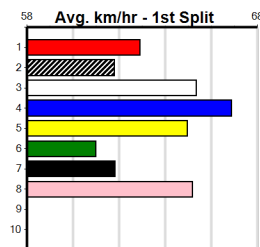

BYERS ELECTRICAL

Distance: 450m, Race Type: Mixed 6/7, Total Prizemoney: $2,925
1st: $1,950, 2nd: $600, 3rd: $300, 4th: $75

Watchdog Tips:

Bet:

Form Box Wgt Dist Track Date Time BON Margin 1st/2nd (Time) PIR Checked Comment W/R Split 1 S/P Grade

1

MR. EVERLAST (NSW)[7]

BK Dog Nov-21 Sire: FERAL FRANKY Dam: PEARL'S LEGACY

Trainer: John Mangion (Numurkah)

Owner(s): M Jobson
Winning Distances: < 300m (0) 300 - 399m (0) 400 - 499m (0) 500 - 599m (1) 600 - 699m (0) > 700m (0)

Winning Weights: 38.8(1)

Table with columns: Rank, Dog, Sex, Age, Track, Date, Time, BON, Margin, 1st/2nd (Time), PIR, Checked, Comment, W/R, Split 1, S/P, Grade. Includes race results for MR. EVERLAST.

Last 3 wins NOT included above

1st (1) 38.8 520 DTO R2 15-Feb-24 30.35 29.73 0.75L ANOTHER SIAM (30.39) 322 322 5.54 $1.70 M

Box History

Box History table with columns: Box, 1st, 2nd, 3rd, 4th, 5th, 6th, 7th, 8th. Includes prize and start statistics.

2

CITY LIMIT [7]

BKW Dog Jul-22 Sire: OVER LIMIT Dam: EMERALD CITY

Trainer: Brian Lock (Eaglehawk)

Owner(s): B Lock
Winning Distances: < 300m (0) 300 - 399m (0) 400 - 499m (1) 500 - 599m (0) 600 - 699m (0) > 700m (0)

Winning Weights: 33.0(1)

Table with columns: Rank, Dog, Sex, Age, Track, Date, Time, BON, Margin, 1st/2nd (Time), PIR, Checked, Comment, W/R, Split 1, S/P, Grade. Includes race results for CITY LIMIT.

Last 3 wins NOT included above

1st (4) 33.0 425 BEN R1 30-Jun-24 24.10 23.61 8.00L DARRA RUBY (24.65) M/221 SW 6.69 $2.50 M

Box History

Box History table with columns: Box, 1st, 2nd, 3rd, 4th, 5th, 6th, 7th, 8th. Includes prize and start statistics.

3

PEGLEG PETE [6]

F Dog Oct-21 Sire: ASTON DEE BEE Dam: RUBY GIRL

Trainer: Billy Cowcher (Broadford)

Owner(s): G Cowcher
Winning Distances: < 300m (0) 300 - 399m (0) 400 - 499m (2) 500 - 599m (0) 600 - 699m (0) > 700m (0)

Winning Weights: 31.7(1) 32.7(1)

Table with columns: Rank, Dog, Sex, Age, Track, Date, Time, BON, Margin, 1st/2nd (Time), PIR, Checked, Comment, W/R, Split 1, S/P, Grade. Includes race results for PEGLEG PETE.

Last 3 wins NOT included above

1st (1) 32.7 425 BEN R1 04-Aug-23 24.31 23.63 0.25L TAKE A SHINE (24.33) M/333 6.64 $2.80 M

Box History

Box History table with columns: Box, 1st, 2nd, 3rd, 4th, 5th, 6th, 7th, 8th. Includes prize and start statistics.

4

HARA'S POH (QLD)[7]

BKW Dog Feb-22 Sire: EQUALIZER Dam: HARA'S PENNY

Trainer: William Rudd (Heathcote)

Owner(s): Hara's All In (SYN), T Glover, P Daniels, T Neal, J Daley
Winning Distances: < 300m (0) 300 - 399m (0) 400 - 499m (0) 500 - 599m (1) 600 - 699m (0) > 700m (0)

Winning Weights: 30.8(1)

Table with columns: Rank, Dog, Sex, Age, Track, Date, Time, BON, Margin, 1st/2nd (Time), PIR, Checked, Comment, W/R, Split 1, S/P, Grade. Includes race results for HARA'S POH.

Last 3 wins NOT included above

1st (8) 30.8 520 IPS R1 02-Dec-23 30.69 30.33 3.00L NEED A MOMENT (30.91) 11 11 5.28 $1.22 MH

Box History

Box History table with columns: Box, 1st, 2nd, 3rd, 4th, 5th, 6th, 7th, 8th. Includes prize and start statistics.

5

SWEET BEGONIA (NSW)[7]

BK Bitch Aug-22 Sire: MR PUPPARAZZI Dam: BEGONIA BALE

Trainer: Edward Sciberras (Wodonga)