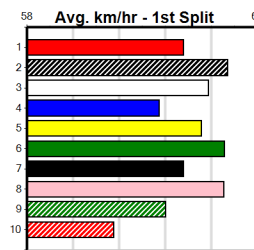

NAGAMBIE GUTTER CLEANING

8

Distance: 450m, Race Type: Mixed 4/5, Total Prizemoney: $3,360
1st: $2,250, 2nd: $690, 3rd: $345, 4th: $75

12:54PM

(VIC time)

Watchdog Tips:

Bet:

Form Box	Wgt	Dist	Track	Date	Time	BON	Margin	1st/2nd (Time)	PIR	Checked	Comment	WR	Split 1	S/P	Grade

1

BELSAR [4]
BK Bitch Apr-22 Sire: FERAL FRANKY Dam: ALL INN AVA
Owner(s): L Moore Trainer: Lee Moore (Bagshot)
Winning Distances: < 300m (0) 300 - 399m (0) 400 - 499m (5) 500 - 599m (0) 600 - 699m (0) > 700m (0)
Winning Weights: 30.8(2) 30.9(1) 31.1(1) 31.3(1)
3rd (1) 30.5 525 MEA R12 18-May-24 30.51 29.96 6.50L YOGEN BALE (30.09) S/7543 . . SW . 5.29 $5.80 5
5th (3) 30.9 500 BEN R6 24-May-24 29.36 27.83 15.00 PASSING (28.37) M/655 . . . 7.40 $2.70 5
8th (5) 30.9 500 BEN R8 31-May-24 28.88 28.17 11.00 JETSTREAM ICON (28.17) M/788 . . . 6.75 $25.30 X45
2nd (7) 30.9 500 BEN R2 07-Jun-24 28.47 27.68 2.50L I'M HONEY (28.31) S/322 . . . 6.64 $5.30 SH
6th (2) 30.8 410 HOR R9 18-Jun-24 23.92 23.08 9.00L KRAKEN TURBO (23.30) M/66 . . . 10.68 $6.60 5H
5= (4) 30.8 425 BEN R7 30-Jun-24 24.20 23.61 4.00L ASTON GOZO (23.93) S/666 . . . 6.66 $21.50 SH
3rd (1) 30.9 450 SHP R6 08-Jul-24 25.62 24.98 9.50L BERNIE BURROW (24.98) S/444 . . . 6.74 $20.00 X45
3rd (7) 30.6 450 WBL R6 11-Jul-24 25.90 25.45 1.75L DON'T TELL SHELL (25.79) M/444 . . . 6.85 $4.40 5
Last 3 wins NOT included above
1st (5) 31.3 485 HOR R5 16-Apr-24 27.70 27.48 2.25L HAD A MISCHIEF (27.86) M/441 . . . 6.79 $2.50 X67
1st (8) 30.9 425 BEN R12 10-May-24 24.06 23.72 1.25L BLIMEY TEDDY (24.13) M/322 . . . 6.62 $3.50 5
1st (6) 30.8 450 SHP R7 13-May-24 25.32 25.06 4.00L SOLITARY FLICKER (25.59) Q/111 . . . 6.60 $3.80 5

Box History

Bx	1st	2nd	3rd	4th	5th	6th	7th	8th
1	1	1	3					
2	2	2				1		
3	1			1				
4					1			
5	1						1	2
6	1		1		2			
7		1	3	1		1		
8	1			1			1	

Prize Best Starts Trk/Dts APM

Prize	$17730.00
Best	25.14(2)-18/12/23
Starts	29-5-5-7
Trk/Dts	12-3-3-3
APM	8578