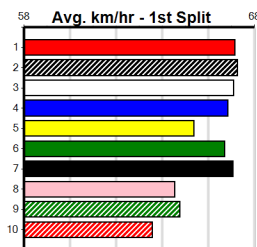

TOP CAT VIDEO DAMSELS DASH

Distance: 450m, Race Type: Grade 5, Total Prizemoney: $2,925
1st: $1,950, 2nd: $600, 3rd: $300, 4th: $75

Watchdog Tips:

Bet:

Table with columns: Form Box, Wgt, Dist, Track, Date, Time, BON, Margin, 1st/2nd (Time), PIR, Checked, Comment, WR, Split 1, S/P, Grade

MISTRESS OASIS [5]

F Bitch Jan-22 Sire: ORSON ALLEN Dam: SARAH SWIFT

Trainer: Rodney Clark (Echuca Village)

Owner(s): G Berry
Winning Distances: < 300m (0) 300 - 399m (5) 400 - 499m (7) 500 - 599m (0) 600 - 699m (0) > 700m (0)

Winning Weights: 28.3(1) 28.4(2) 28.6(1) 28.7(1) 28.8(1) 29.0(1) 29.2(1) 30.0(1) 30.2(1) 30.4(2)

Table with columns: Rank, Box, Wgt, Dist, Track, Date, Time, BON, Margin, 1st/2nd (Time), PIR, Checked, Comment, WR, Split 1, S/P, Grade

Box History

Box History table with columns: Bx, 1st, 2nd, 3rd, 4th, 5th, 6th, 7th, 8th and Prize Best Starts Trk/Dts APM

Last 3 wins NOT included above

Table with columns: Rank, Box, Wgt, Dist, Track, Date, Time, BON, Margin, 1st/2nd (Time), PIR, Checked, Comment, WR, Split 1, S/P, Grade

TAT LIBBY [5]

BK Bitch Apr-22 Sire: MEPUNGA BLAZER Dam: SO SAY

Trainer: David Warburton (Tatura)

Owner(s): D Warburton
Winning Distances: < 300m (0) 300 - 399m (2) 400 - 499m (4) 500 - 599m (1) 600 - 699m (0) > 700m (0)

Winning Weights: 26.0(1) 26.5(1) 26.7(1) 26.9(1) 27.1(2) 27.2(1)

Table with columns: Rank, Box, Wgt, Dist, Track, Date, Time, BON, Margin, 1st/2nd (Time), PIR, Checked, Comment, WR, Split 1, S/P, Grade

Box History

Box History table with columns: Bx, 1st, 2nd, 3rd, 4th, 5th, 6th, 7th, 8th and Prize Best Starts Trk/Dts APM

Last 3 wins NOT included above

Table with columns: Rank, Box, Wgt, Dist, Track, Date, Time, BON, Margin, 1st/2nd (Time), PIR, Checked, Comment, WR, Split 1, S/P, Grade

BLACK DREAM [5]

BK Bitch Dec-21 Sire: BERNARDO Dam: BLACK OPIUM

Trainer: Jason Thompson (Pearcedale)
ENG GEL 2024-07-19

Owner(s): BLACK OPAL (SYN), S Thompson, S Buccilli, B Buccilli, J Thompson
Winning Distances: < 300m (2) 300 - 399m (3) 400 - 499m (7) 500 - 599m (1) 600 - 699m (0) > 700m (0)

Winning Weights: 29.6(1) 29.9(5) 30.1(5) 30.2(1) 30.7(1)

Table with columns: Rank, Box, Wgt, Dist, Track, Date, Time, BON, Margin, 1st/2nd (Time), PIR, Checked, Comment, WR, Split 1, S/P, Grade

Box History

Box History table with columns: Bx, 1st, 2nd, 3rd, 4th, 5th, 6th, 7th, 8th and Prize Best Starts Trk/Dts APM

Last 3 wins NOT included above

Table with columns: Rank, Box, Wgt, Dist, Track, Date, Time, BON, Margin, 1st/2nd (Time), PIR, Checked, Comment, WR, Split 1, S/P, Grade

ASTON BOLLINGER (NSW)[5]

BK Bitch Feb-22 Sire: AUSSIE INFRARED Dam: FANTASTIC DOTTY

Trainer: Paul Abela (Parwan)

Owner(s): R Borda
Winning Distances: < 300m (0) 300 - 399m (0) 400 - 499m (4) 500 - 599m (2) 600 - 699m (0) > 700m (0)

Winning Weights: 26.9(1) 27.0(1) 27.2(1) 27.7(2) 27.8(1)

Table with columns: Rank, Box, Wgt, Dist, Track, Date, Time, BON, Margin, 1st/2nd (Time), PIR, Checked, Comment, WR, Split 1, S/P, Grade

Box History

Box History table with columns: Bx, 1st, 2nd, 3rd, 4th, 5th, 6th, 7th, 8th and Prize Best Starts Trk/Dts APM

Last 3 wins NOT included above