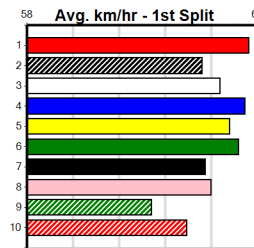

ELITE COLLARS & LEADS

Distance: 390m, Race Type: Grade 5, Total Prizemoney: $2,925
1st: $1,950, 2nd: $600, 3rd: $300, 4th: $75

Watchdog Tips:

Bet:

Form Box Wgt Dist Track Date Time BON Margin 1st/2nd (Time) PIR Checked Comment WR Split 1 S/P Grade

1

ASTON CAYENNE [5]

BK Dog Mar-22 Sire: ASTON DEE BEE Dam: ASTON LOPEZ

Trainer: Lachlan Scott (Tatura)

Owner(s): R Borda
Winning Distances: < 300m (0) 300 - 399m (3) 400 - 499m (2) 500 - 599m (0) 600 - 699m (0) > 700m (0)

Winning Weights: 33.9(1) 34.5(1) 34.8(2) 35.0(1)

Table of race results for Aston Cayenne, including runner numbers, weights, times, and sires.

Last 3 wins NOT included above

Summary table for Aston Cayenne showing prize money, best starts, and track/distance statistics.

Box History

Boxing history table for Aston Cayenne showing wins across different box numbers.

2

VERDI [5]

BK Dog Mar-22 Sire: BERNARDO Dam: FREDA ROCKS

Trainer: Jason Thompson (Pearcedale)

Owner(s): TWO HANDS (SYN), S Thompson, H Thompson
Winning Distances: < 300m (0) 300 - 399m (0) 400 - 499m (10) 500 - 599m (1) 600 - 699m (0) > 700m (0)

Winning Weights: 33.9(2) 34.0(1) 34.4(2) 34.5(1) 34.7(1) 34.9(2) 35.0(1) 35.2(1)

Table of race results for Verdi, including runner numbers, weights, times, and sires.

Last 3 wins NOT included above

Summary table for Verdi showing prize money, best starts, and track/distance statistics.

Box History

Boxing history table for Verdi showing wins across different box numbers.

3

HELLO SIRI [5]

BE Bitch Sep-21 Sire: FERNANDO BALE Dam: AMELIA CHRISTA

Trainer: Adele Powell (Stanhope)

Owner(s): Powellful Ryino (SYN), M Ryan, A Powell
Winning Distances: < 300m (0) 300 - 399m (5) 400 - 499m (0) 500 - 599m (0) 600 - 699m (0) > 700m (0)

Winning Weights: 27.0(2) 27.1(1) 27.2(1) 27.4(1)

Table of race results for Hello Siri, including runner numbers, weights, times, and sires.

Last 3 wins NOT included above

Summary table for Hello Siri showing prize money, best starts, and track/distance statistics.

Box History

Boxing history table for Hello Siri showing wins across different box numbers.

4

STARLIGHT MINI [5]

BK Bitch Dec-21 Sire: BERNARDO Dam: STARLIGHT LUCY

Trainer: Kayla Cottrell (Pearcedale)

Owner(s): The Two Guys (SYN), N Guy, W Guy
Winning Distances: < 300m (0) 300 - 399m (2) 400 - 499m (3) 500 - 599m (0) 600 - 699m (0) > 700m (0)

Winning Weights: 29.7(1) 29.8(1) 30.0(1) 30.1(1) 30.2(1)

Table of race results for Starlight Mini, including runner numbers, weights, times, and sires.

Last 3 wins NOT included above

Summary table for Starlight Mini showing prize money, best starts, and track/distance statistics.

Box History

Boxing history table for Starlight Mini showing wins across different box numbers.

5

OUR TITAN [5]

BK Dog Apr-22 Sire: AUSSIE INFRARED Dam: JUSTIFY

Trainer: Paul Abela (Parwan)

Owner(s): D Baker
Winning Distances: < 300m (0) 300 - 399m (2) 400 - 499m (1) 500 - 599m (0) 600 - 699m (0) > 700m (0)

Winning Weights: 34.0(1) 34.4(1) 34.9(1)

Table of race results for Our Titan, including runner numbers, weights, times, and sires.

Last 3 wins NOT included above