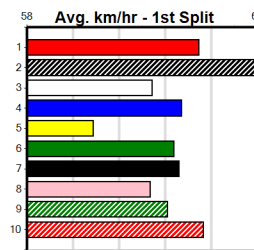

SPORTSBET GREEN TICKS

Distance: 390m, Race Type: Grade 5, Total Prizemoney: $2,925
1st: $1,950, 2nd: $600, 3rd: $300, 4th: $75

Watchdog Tips:

Bet:

Form Box Wgt Dist Track Date Time BON Margin 1st/2nd (Time) PIR Checked Comment W/R Split 1 S/P Grade

BLIMEY TEDDY [5]
BK Dog Nov-21 Sire: WEST ON AUGIE Dam: DYNA ELISE
Owner(s): FOTHERGILL RACING (SYN), B Fothergill, J Fothergill, S Fothergill, J Fothergill
Trainer: Brian Fothergill (Marionvale)
Winning Distances: < 300m (0) 300 - 399m (5) 400 - 499m (0) 500 - 599m (0) 600 - 699m (0) > 700m (0)
Winning Weights: 29.7(1) 30.1(1) 30.3(2) 30.9(1)
7th (7) 30.6 450 SHP R9 17-Feb-24 25.58 25.09 3.5L NICKI WHOOP (25.35) M/345 . . . 6.60 $4.30 5
1st (7) 30.1 330 TEM R12 10-Mar-24 19.06 18.55 2.25L DANA ZIG (19.22) $5.00 5
6th (2) 30.3 390 SHP R12 23-Mar-24 22.79 21.98 7.00L TWILIGHT SOFIA (22.34) M/75 . . . 8.64 $2.40 5
1st (4) 30.3 330 TEM R5 17-Apr-24 18.71 18.71 2.50L SCARLET'S DESIRE (18.89) $4.80 5H
3rd (4) 30.6 330 TEM R8 24-Apr-24 19.20 18.71 2.00L SCARLET'S DESIRE (19.05) $6.50 5F
2nd (2) 30.7 425 BEN R12 10-May-24 24.13 23.72 1.25L BELSAR (24.06) M/111 . . . 6.60 $2.20 5
4th (2) 30.6 425 BEN R11 17-May-24 24.36 23.88 2.25L COOPER SUMMER (24.20) M/233 . . . 6.62 $2.20 5
2nd (8) 30.6 425 BEN R10 24-May-24 24.07 23.90 1.25L DEROGATIVE (23.98) Q/111 . . . 6.51 $9.00 5
Last 3 wins NOT included above
1st (5) 29.7 385 SHP R1 14-Sep-23 22.00 21.81 3.5L MIDNIGHT JOSIE (22.24) M/1 . . . 8.23 $3.10 T3-M
1st (6) 30.3 390 SHP R3 07-Dec-23 22.23 22.14 0.75L HARRY ZOOM (22.27) M/22 . . . 8.43 $3.10 T3-7
1st (6) 30.9 330 TEM R4 10-Jan-24 19.00 18.89 0.75L SCARLET OAK (19.06) $1.60 5

Box History table for Blimey Teddy with columns Bx, 1st, 2nd, 3rd, 4th, 5th, 6th, 7th, 8th and Prize Best Starts Trk/Dts APM.

SAINT PARR (NSW)[5]
BK Dog Oct-21 Sire: FLYING RICCIARDO Dam: ARIYA
Owner(s): G Provost
Trainer: Margaret Salvatore (Plenty)
Winning Distances: < 300m (0) 300 - 399m (2) 400 - 499m (2) 500 - 599m (1) 600 - 699m (0) > 700m (0)
Winning Weights: 30.9(1) 31.4(1) 32.0(3)
1st (7) 31.4 300 HVL R9 10-Mar-24 16.33 16.33 1.00L EXTREMELY POTENT (16.39) M/1 . . . 3.87 $3.80 5
5th (6) 30.8 350 HVL R5 17-Mar-24 19.29 19.11 1.5L ON A MISSION (19.20) M/5 . . . 6.64 $2.20 X45
8th (5) 30.9 400 WGL R11 25-Mar-24 23.36 22.46 12.00 MANDINGO (22.56) S/56 . . SW . 8.47 $4.30 5
1st (6) 30.9 350 HVL R5 02-Jun-24 19.53 19.24 1.5L FAST LOVE (19.61) Q/1 . . . . 6.56 $1.70 RWH
6th (4) 31.4 350 HVL R3 09-Jun-24 19.71 19.29 6.00L SICK AND TIRED (19.29) M/2 . . . . 6.55 $12.00 RWF
3rd (1) 31.0 395 TRA R5 14-Jun-24 22.26 21.79 5.50L HI THERE FRANK (21.88) S/622 . . . . 3.86 $7.00 SH
2nd (7) 30.9 300 HVL R9 23-Jun-24 16.75 16.69 0.25L SPOT FOX (16.75) Q/1 . . . . 3.87 $2.80 X45
5th (5) 30.5 300 HVL R6 07-Jul-24 17.20 16.75 5.50L DAYTONA (16.83) M/6 . . . . 3.98 $11.60 FFA
Last 3 wins NOT included above
1st (1) 32.0 450 SHP R2 04-Dec-23 25.31 25.20 0.25L FLED THE SCENE (25.32) Q/111 . . SW . 6.60 $1.70 MH
1st (7) 32.0 450 SHP R1 11-Dec-23 25.23 25.23 2.25L HIGHWAY STEAL (25.37) M/111 . . . . 6.57 $3.00 MF
1st (1) 32.0 515 SAP R9 07-Jan-24 30.33 29.65 2.25L MY SLICK RICK (30.47) Q/1111 . . . . 5.18 $1.60 6G