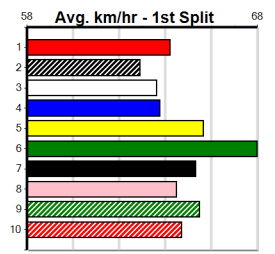

CKH PAINTING

Distance: 390m, Race Type: Grade 5, Total Prizemoney: $2,925
1st: $1,950, 2nd: $600, 3rd: $300, 4th: $75

Watchdog Tips: Bet: _____

BEAR LEE CRIME [5]
BD Bitch Feb-20 Sire: BLACK BEAR LEE Dam: INMATE
Owner(s): A Powell Trainer: Adele Powell (Stanhope)
Winning Distances: < 300m (0) 300 - 399m (4) 400 - 499m (0) 500 - 599m (0) 600 - 699m (0) > 700m (0)
Winning Weights: 28.3(1) 28.8(1) 28.9(1) 29.0(1)

Rank	Sex	Age	Name	Date	Time	Dist	Wgt	BON	Margin	1st/2nd (Time)	PIR	Checked	Comment	WR	Split 1	S/P	Grade
5th	(8)	28.3	450 SHP	R6	16-May-24	25.66	25.42			3.5L TAT LEAH (25.42)	M/565	.	.		6.78	$6.40	5
3rd	(3)	28.4	390 SHP	R9	27-May-24	22.42	21.84			3.25L ELLI'S MY GIRL (22.20)	M/64	.	.		8.65	$8.00	VET
7th	(8)	28.4	450 SHP	R6	30-May-24	26.05	25.51			6.50L CAPALA (25.61)	M/668	.	.		6.96	$9.50	5
1st	(8)	28.3	390 SHP	R3	24-Jun-24	22.44	21.92			0.10L NARCISSUS (22.45)	S/33	.	.		8.60	$5.80	VET
3rd	(1)	28.8	390 SHP	R10	01-Jul-24	22.77	22.00			8.50L ELITE JET (22.18)	M/84	.	SW		8.82	$24.80	5
2nd	(8)	28.7	390 SHP	R5	04-Jul-24	22.54	22.18			5.50L NANA'S TRIFLE (22.18)	S/33	.	.		8.79	$5.50	T3-5
3rd	(8)	28.6	390 SHP	R12	08-Jul-24	22.53	22.00			2.00L FAR NORTH (22.40)	M/65	.	.		8.71	$11.60	5
4th	(2)	28.8	390 SHP	R9	15-Jul-24	22.37	22.02			5.00L SUMMER KOBIE (22.02)	M/65	.	.		8.78	$33.40	RWH

Last 3 wins NOT included above

1st	(6)	28.8	385 SHP	R1	22-May-23	22.03	21.63			0.50L SIMPLY STYLISH (22.06)	M/11	.	SW		8.17	$4.60	M
1st	(1)	28.9	385 SHP	R2	10-Jul-23	21.93	21.85			1.5L IMANI (22.03)	Q/11	.	SW		8.09	$3.10	X67
1st	(3)	29.0	385 SHP	R10	05-Aug-23	21.92	21.74			0.025 MILITANT STORM (21.92)	Q/12	.	.		8.07	$4.90	5

Box History

Bx	1st	2nd	3rd	4th	5th	6th	7th	8th
1	1	2	1	1	1	1		
2	2			3		1		
3	1		1				1	
4				1				
5		2		1	2			1
6	1			1				
7			2		2	1		
8	1	1	2	1	2			1

Prize Best Starts Trk/Dts APM: $14075.00, 22.44(8)-24/6/24, 36-4-7-6, 14-1-2-5, 5038