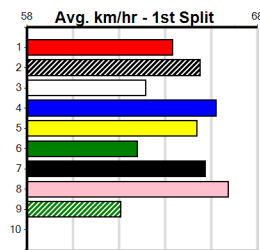

Watchdog Tips: ☐ ☐ ☐ ☐ ☐ Bet: ☐

Form Box	Wgt	Dist	Track	Date	Time	BON	Margin	1st/2nd (Time)	PIR	Checked	Comment	WR	Split 1	S/P	Grade

1

TWILIGHT SLEUTH [7]
BK Bitch Sep-22 Sire: BEAST UNLEASHED Dam: TWILIGHT FLAME Trainer: Fay Vantaarling (Tallygaroopna)
Owner(s): T Van taarling
Winning Distances: < 300m (0) 300 - 399m (1) 400 - 499m (0) 500 - 599m (0) 600 - 699m (0) > 700m (0)
Winning Weights: 25.0(1)

7th (7)	24.9	390	SHP	R1	27-May-24	23.26	21.84	16.00 FINANCIAL NEWS (22.20)	S/77				9.20	$34.10	M
3rd (2)	25.0	425	BEN	R1	30-Jun-24	24.68	23.61	8.50L CITY LIMIT (24.10)	Q/112				6.53	$34.50	M
1st (1)	25.0	390	SHP	R1	06-Jul-24	22.84	22.22	0.75L BROWSER (22.89)	M/21				8.48	$3.80	M
2nd (4)	25.2	390	SHP	R4	11-Jul-24	22.65	22.09	0.75L SHEILA'S WAIT (22.60)	Q/11				8.61	$4.30	T3-7

Last 3 wins NOT included above

Bx	1st	2nd	3rd	4th	5th	6th	7th	8th
1	1							
2			1					
3								
4		1						
5								
6								
7							1	
8								

Prize Best	$1580.00
Starts	22.84(1)-6/7/24
Trk/Dts	4-1-1-1
APM	3-1-1-0
	1580

2

LITTLE MINNIE [7]
BK Bitch Jun-22 Sire: BEAST UNLEASHED Dam: RUBY GIRL Trainer: Gary Cowcher (Broadford)
Owner(s): G Cowcher
Winning Distances: < 300m (0) 300 - 399m (1) 400 - 499m (0) 500 - 599m (0) 600 - 699m (0) > 700m (0)
Winning Weights: 28.2(1)

1st (7)	28.2	390	SHP	R2	17-Jun-24	22.13	21.85	3.5L WELLERMAN (22.37)	M/11				8.35	$6.70	M
7th (1)	28.5	425	BEN	R8	30-Jun-24	24.83	23.61	15.00 LADY JULIA (23.81)	S/777				6.77	$9.20	SH

Last 3 wins NOT included above

Bx	1st	2nd	3rd	4th	5th	6th	7th	8th
1								1
2								
3								
4								
5								
6								
7	1							
8								

Prize Best	$1680.00
Starts	22.13(7)-17/6/24
Trk/Dts	2-1-0-0
APM	1-1-0-0
	1344

3

ONE KNEE NONI [7]
BE Bitch Feb-22 Sire: SHIMA SHINE Dam: LILLY PATCH Trainer: Jordan Formosa (Heathcote)
Owner(s): J Formosa
Winning Distances: < 300m (0) 300 - 399m (1) 400 - 499m (0) 500 - 599m (0) 600 - 699m (0) > 700m (0)
Winning Weights: 30.2(1)

6th (4)	30.0	425	BEN	R3	26-Apr-24	24.67	23.85	10.00 TIME TO PROPHET (24.00)	S/556				6.69	$74.00	7
5th (1)	29.9	390	SHP	R9	29-Apr-24	22.72	21.97	6.00L LIFE'S A PARTY (22.33)	S/66				8.94	$24.40	X67
3rd (7)	30.2	350	HVL	R3	05-May-24	20.00	19.09	3.00L PLAY LAB (19.79)	M/6				6.78	$16.60	X67H
4th (2)	29.8	390	SHP	R9	06-Jun-24	22.75	22.12	9.00L RAPIDFIRE LAYLA (22.14)	S/74				8.55	$12.90	T3-7
6th (3)	30.0	390	SHP	R9	13-Jun-24	22.62	22.17	6.00L INTERSTATE GIRL (22.24)	S/86				9.21	$8.80	T3-7
3rd (6)	29.4	425	BEN	R3	26-Jun-24	24.37	23.91	7.00L KIA ORA MAGIC (23.91)	M/433				6.86	$9.30	T3-7
3rd (5)	29.7	390	SHP	R4	01-Jul-24	23.40	22.00	14.00 TANAYA (22.43)	S/53				9.03	$14.80	X67
3rd (3)	29.8	390	SHP	R3	04-Jul-24	22.53	22.18	4.00L RAPIDFIRE MORRIS (22.26)	M/32				8.64	$14.80	T3-7

Last 3 wins NOT included above

1= (5)	30.2	300	HVL	R3	27-Feb-24	17.00	16.59	3.5L ONE KNEE NONI/DINOSAUR	M/4				4.11	$13.30	M

Bx	1st	2nd	3rd	4th	5th	6th	7th	8th
1			1	3	1			
2								
3		2				1		
4			1				1	
5	1		1	1				
6		1	1		1			1
7			1					
8								

Prize Best	$3915.00
Starts	NBT
Trk/Dts	19-1-1-7
APM	11-0-1-5
	2232