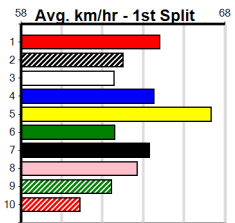

MELBOURNE CONTAINER PARK (275+RA)

Distance: 400m, Race Type: Grade 7, Total Prizemoney: \$1,530
1st: \$1,000, 2nd: \$320, 3rd: \$160, 4th: \$50

9

5:41PM

(VIC time)

BLANK SLATE (5) was a brilliant 22.65 debut winner here and a similar run today will see him score again. CHARLIE ASH (4) was never headed at Horsham and he should run a big race again. HAVANA MAGIC (8) is an improving type