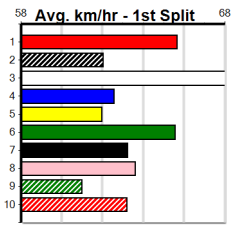

Geelong

THE BECKLEY CENTRE GEELONG (275+

Distance: 400m, Race Type: Maiden, Total Prizemoney: $1,530
1st: $1,000, 2nd: $320, 3rd: $160, 4th: $50

1
3:09PM
(VIC time)

LITTLE FLETCHER (1) was impressive on debut and looks a big improver. BLONDE MUSTANG (5) has been placed in two of her past three and she will continue to improve. MISS CHERRY (6) was solidly placed on debut

Watchdog Tips: **1** **5** **6** **7** **Bet:** Box Quinella 1,5,6 ($10 for 333.33%)