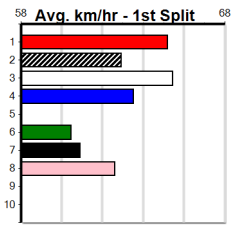

GEELONG PRINTING (275+RANK)

Distance: 460m, Race Type: Mixed 6/7, Total Prizemoney: $1,530
1st: $1,000, 2nd: $320, 3rd: $160, 4th: $50

5

4:19PM

(VIC time)

STEADFAST EDDIE (7) showed plenty of promise around Ballarat in his first prep and he is expected to fire fresh. MISS PATSY (3) has been luckless since her maiden win here and she can make amends today. VELOX BALE (8) can run a cheeky race.

Watchdog Tips: **7** **3** **8** **1** **Bet:** **Box Quinella 3,7,8 ($10 for 333.33%)**