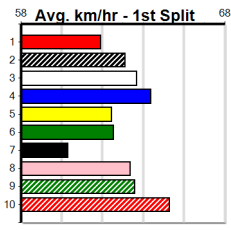

PARKER PUMPS (275+RANK)

Distance: 400m, Race Type: Grade 5, Total Prizemoney: $1,530
1st: $1,000, 2nd: $320, 3rd: $160, 4th: $50

4

4:04PM

(VIC time)

SPICY SIREN (8) has been impressive in her past two and she has the speed to cross and lead throughout. PEACHES (4) was never headed here last time and she should be in the firing line again. CHASING BOODIE (5) may be value

Watchdog Tips: **8** **4** **5** **6** **Bet:** **Box Quinella 4,5,8 ($10 for 333.33%)**