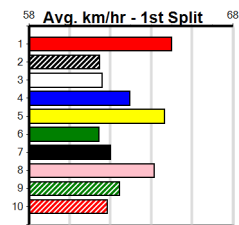

DOWNLOAD THE WATCHDOG APP (275+

Distance: 400m, Race Type: Grade 7, Total Prizemoney: $1,530
1st: $1,000, 2nd: $320, 3rd: $160, 4th: $50

Watchdog Tips:

4 5 6 7

Bet:

Box Quinella 4,5,6,7 ($10 for 166.67%)

Will push up the track, may find early bother

Table for race 1: SHARON'S LASS [7]. Includes horse details, trainer, odds, and winning boxes.

Poor strike rate, wide runner in one, tested

Table for race 2: KAYDEN'S CUDDLES [7]. Includes horse details, trainer, odds, and winning boxes.

Well deserved win last time, this is harder

Table for race 3: FORWARD STEP [7]. Includes horse details, trainer, odds, and winning boxes.

Still learning but has good muster, go close

Table for race 4: PAW MARVEL (NSW)[7]. Includes horse details, trainer, odds, and winning boxes.

Never headed last time, danger if crosses

Table for race 5: FLYING SCOTCH (SA)[7]. Includes horse details, trainer, odds, and winning boxes.

Far from disgraced last time, can threaten

Table for race 6: TUFF TOBY [7]. Includes horse details, trainer, odds, and winning boxes.

Strong type, gets room early on, keep safe

Table for race 7: WISDOM BALE (NSW)[7]. Includes horse details, trainer, odds, and winning boxes.

Poor record to date, wide the journey, no

Table for race 8: BLACKPOOL URBAN [7]. Includes horse details, trainer, odds, and winning boxes.

*** SCRATCHED ***

Table for race 9: ASTON RECORD [7] Res. Includes horse details, trainer, odds, and winning boxes.

*** SCRATCHED ***

Table for race 10: BART'S CHOICE [7] Res. Includes horse details, trainer, odds, and winning boxes.