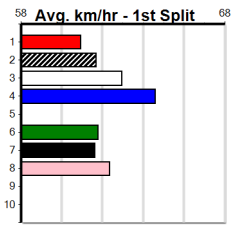

MERV JENNINGS SIGNS (275+RANK)

Distance: 460m, Race Type: Grade 7, Total Prizemoney: $1,530
1st: $1,000, 2nd: $320, 3rd: $160, 4th: $50

3

3:44PM

(VIC time)

ZIPPING GRANDE (8) caught the eye when placed last time and she can go one better this time around. WINTER BALE (4) was far from disgraced here last time and she can work into the mix mid race. ASTON SEAN (3) is an improving type.

Watchdog Tips:

8

4

3

6

Bet:

Win 8