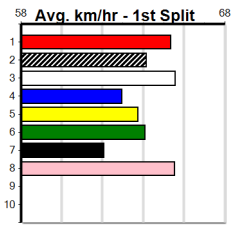

MILLERS MUZZLES (275+RANK)

Distance: 460m, Race Type: Grade 5, Total Prizemoney: \$1,530
1st: \$1,000, 2nd: \$320, 3rd: \$160, 4th: \$50

8

5:18PM

(VIC time)

FLYING PIE (1) has been a great chaser for some time now and he will appreciate the big drop in class. TADEN BALE (2) has been placed in two of three here and he can follow the red through early on. SQUIGGLY SAM (7) is suitably drawn out wide.