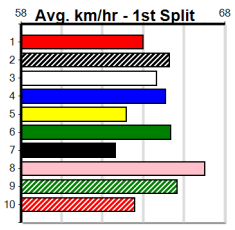

NP ELECTRICAL (275+RANK)

Distance: 400m, Race Type: Mixed 4/5, Total Prizemoney: $1,530
1st: $1,000, 2nd: $320, 3rd: $160, 4th: $50

6

4:39PM

(VIC time)

ASTON BAHT (8) has won two of four here in good style and she has the speed to cross and lead throughout. ESPECIAL DIGGER (2) is better than her form reads and she can settle on the speed. JOLENE BALE (1) is drawn to get all the breaks.

Watchdog Tips: **8** **2** **1** **4** **Bet:** **Box Quinella 1,2,8 ($10 for 333.33%)**