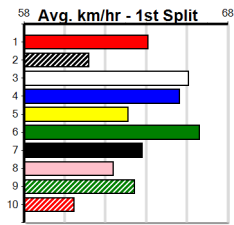

FREE ADMISSION TO ALL RACE MEETS (

Distance: 400m, Race Type: Grade 6, Total Prizemoney: $1,530
1st: $1,000, 2nd: $320, 3rd: $160, 4th: $50

FANCY KIAARN (4) has raced well here to date and she has the speed to cross and lead throughout. NOTORIOUS BLAZE (7) is showing some promise and he can settle near the speed. USKO BALE (3) won't be too far away late.

Watchdog Tips:

4 7 3 1

Bet:

Win 4

Main table containing race details for 10 races, including horse names, trainers, odds, and winning boxes.