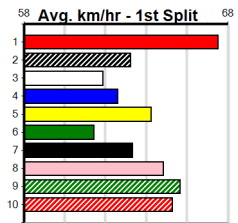

SPORTSBET GO THE BLUE DOG (275+RA

Distance: 400m, Race Type: Grade 5, Total Prizemoney: $1,530
1st: $1,000, 2nd: $320, 3rd: $160, 4th: $50

PEREGRINE FLYER (7) will find this easier than his most recent racing and he can burn them off mid race. ZIPPI MUSTANG (6) is showing promise and she will be in the firing line from the outset. OLIVIA EXPRESS (8) can show early speed.

Watchdog Tips:

7

6

8

1

Bet:

Win 7

Main table containing race details for 10 races, including horse names, trainers, odds, and winning boxes.