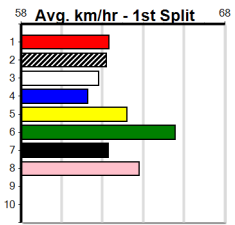

TTS ELECTRICS (275+RANK)

Distance: 460m, Race Type: Grade 5, Total Prizemoney: $1,530
1st: $1,000, 2nd: $320, 3rd: $160, 4th: $50

7
4:58PM
(VIC time)

THIEF RETURNS (5) has been dominant in his past two here and he looks very well graded in this event. BLACK TUXEDO (1) returned to form last time and he is drawn to get all the breaks. OUR TIGER NORMA (2) has solid claims.

Watchdog Tips: **5** **1** **2** **8** **Bet:** **Win 5**