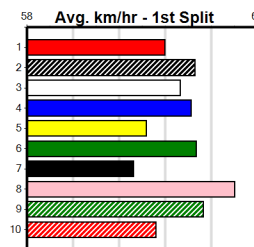

NP ELECTRICAL (275+RANK)

Distance: 400m, Race Type: Mixed 4/5, Total Prizemoney: $1,530
1st: $1,000, 2nd: $320, 3rd: $160, 4th: $50

ASTON BAHT (8) has won two of four here in good style and she has the speed to cross and lead throughout. ESPECIAL DIGGER (2) is better than her form reads and she can settle on the speed. JOLENE BALE (1) is drawn to get all the breaks.

Watchdog Tips: **8** **2** **1** **4** **Bet:** Box Quinella 1,2,8 ($10 for 333.33%)

1

JOLENE BALE (NSW)[5] **Racing well, settles on the speed, major player** **$4.60**

RF Bitch Aug-20 Sire: ORSON ALLEN Dam: DYNA HADRIA Trainer: Luke Harris (Devon Meadows)

Owner(s): L Harris

Winning Distances: < 300m (0) 300 - 399m (11) 400 - 499m (5) 500 - 599m (0) 600 - 699m (0) > 700m (0)

Winning Weights: 25.8(1) 26.4(1) 26.6(1) 26.7(1) 27.1(1) 27.3(3) 27.4(1) 27.8(1) 28.0(1) 28.2(1) 28.3(2) 28.4(1) 28.6(1)

4th	7	27.4	350	TRA	R11	20-May-24	20.38	19.98	3.75L DAIMLER BALE (20.13)	M/64	. . .	. . .	6.83	$8.20	T3-5
2nd	(6)	26.9	400	GEL	R11	28-May-24	22.97	22.41	0.75L JUST WANT PIZZA (22.93)	Q/11	. . .	. . .	8.44	$4.60	T3-5
4th	(8)	26.8	450	BAL	R6	02-Jun-24	26.24	25.44	8.00L ROMP TIN (25.69)	M/444	. . .	. . .	6.85	$5.90	T3-5
1st	(2)	26.7	350	TRA	R4	10-Jun-24	20.04	19.88	6.00L GREEN CAN LAD (20.43)	M/11	. . .	. . .	6.57	$1.40	T3-5
3rd	(1)	27.4	400	WGL	R6	15-Jun-24	23.25	22.97	2.75L PERFECT WILLOW (23.06)	M/32	. . .	. . .	8.47	$5.50	X45
1st	(3)	27.8	400	GEL	R6	22-Jun-24	23.09	22.83	3.5L STAND FOR ME (23.32)	M/11	. . .	. . .	8.48	$2.50	5
4th	(3)	27.8	390	SHP	R12	29-Jun-24	23.05	22.71	4.25L DESMONDE (22.77)	S/64	. . .	SW	8.87	$6.50	T3-5
5th	(8)	27.8	350	TRA	R10	05-Jul-24	20.04	19.49	6.00L BRING YOUR BEST (19.65)	M/44	. . .	. . .	6.65	$20.70	X45

Last 3 wins NOT included above

1st	(4)	28.4	395	TRA	R4	22-Dec-23	22.45	21.60	0.025 AKINA LAD (22.45)	M/422	. . .	SW	3.78	$5.10	5
1st	(1)	28.3	350	TRA	R11	28-Feb-24	19.68	19.68	2.50L HANDSOME JACK (19.84)	Q/11	. . .	. . .	6.54	$7.00	X45
1st	(6)	28.2	390	BAL	R2	14-Apr-24	22.65	22.49	1.25L SCENIC COURT (22.73)	Q/21	. . .	. . .	8.45	$7.40	5

Box History

Bx	1st	2nd	3rd	4th	5th	6th	7th	8th
1	3	7	4	2	1		1	
2	2	4	2	1	2		1	1
3	4			1	1		1	
4	3	2	2	3	2	1	2	1
5	1	1	1		3		2	1
6	1	4	1					2
7	1	1	5	4	4	1	3	1
8	1	1	2	6	3			

Prize Best Starts Trk/Dts APM $47975.00 23.09(3)-22/6/24 106-16-20-17 6-1-1-2 8137