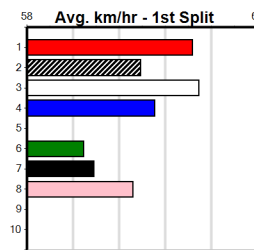

GEELONG PRINTING (275+RANK)

Distance: 460m, Race Type: Mixed 6/7, Total Prizemoney: $1,530
1st: $1,000, 2nd: $320, 3rd: $160, 4th: $50

STEADFAST EDDIE (7) showed plenty of promise around Ballarat in his first prep and he is expected to fire fresh. MISS PATSY (3) has been luckless since her maiden win here and she can make amends today. VELOX BALE (8) can run a cheeky race.

Watchdog Tips: **7** **3** **8** **1** **Bet:** Box Quinella 3,7,8 ($10 for 333.33%)

1

CLOSE COMBAT [6] **Solid PB here, has the good draw, respect** **$3.60**

BK Dog Feb-22 Sire: FABREGAS Dam: GEORGIA KATE
Owner(s): CHAMPAGNE PTN (SYN), S Smith, A Langton
Trainer: Cameron Morris-flynn (Mitchell P)

Winning Distances: < 300m (0) 300 - 399m (1) 400 - 499m (1) 500 - 599m (0) 600 - 699m (0) > 700m (0)

Winning Weights: 33.6(1) 34.9(1)

Pl	Box	Dist	Track	Date	Time	BOB	Margin	1st/2nd (Time)	PIR	Checked	Comment	WR	Split 1	S/P	Grade
4th	(6)	34.8	410	HOR	R3	14-May-24	23.96	23.14	7.00L BELLA SUPREME (23.49)	M/33	.	.	10.80	$13.70	7
2nd	(4)	34.7	425	BEN	R4	29-May-24	24.30	24.04	0.75L KAYE NIGHT (24.26)	M/322	.	.	6.61	$5.60	T3-7
6th	(2)	35.2	525	MEP	R4	05-Jun-24	31.21	30.00	15.00 PAW XANDER (30.19)	Q/1225	.	.	5.18	$25.60	X67
1st	(6)	34.9	390	WBL	R4	10-Jun-24	22.31	22.18	6.00L MAYBE SPAGHETTI (22.72)	M/11	.	SW	8.68	$4.50	7
2nd	(2)	34.6	400	GEL	R5	14-Jun-24	22.67	22.54	2.00L WERRIS BALE (22.54)	Q/12	.	.	8.36	$8.30	X67H
7th	(7)	34.3	400	GEL	R4	21-Jun-24	23.78	22.41	14.00 WERRIS BALE (22.83)	M/67	.	.	8.69	$16.60	X67F
6th	(6)	34.4	460	GEL	R5	28-Jun-24	26.39	25.58	9.50L PLAY THE MUSIC (25.73)	M/554	.	SW	6.80	$14.00	X67
6th	(7)	34.7	450	SHP	R9	06-Jul-24	26.08	25.31	7.00L DAD'S JAM DONUT (25.61)	Q/235	.	.	6.79	$4.80	X67

Last 3 wins NOT included above

Pl	Box	Dist	Track	Date	Time	BOB	Margin	1st/2nd (Time)	PIR	Checked	Comment	WR	Split 1	S/P	Grade
1st	(6)	33.6	460	GEL	R1	16-Jan-24	26.08	25.80	3.75L CIRCLE THE GLOBE (26.33)	Q/211	.	.	6.70	$2.20	M

Prize Best Starts Trk/Dts APM $5910.00 26.08(6)-16/1/24 26-2-5-6 9-1-0-3 3731

2

INNER SPIRIT [6] **Good record here but rises in class, risky** **$12.00**

BD Bitch Feb-21 Sire: SUPERIOR PANAMA Dam: BOBBY SOXER
Owner(s): E Dunscombe
Trainer: Ricky Coleman (Anakie)

Winning Distances: < 300m (0) 300 - 399m (1) 400 - 499m (1) 500 - 599m (0) 600 - 699m (0) > 700m (0)

Winning Weights: 25.2(1) 26.6(1)

Pl	Box	Dist	Track	Date	Time	BOB	Margin	1st/2nd (Time)	PIR	Checked	Comment	WR	Split 1	S/P	Grade
5th	(8)	26.2	450	TRA	R5	26-Feb-24	26.12	25.44	10.00 LAUGHING PANTHER (25.44)	M/345	.	.	6.82	$4.70	X67
3rd	(7)	26.7	460	GEL	R8	19-Mar-24	26.57	25.96	9.00L PEACHES (25.96)	Q/222	.	.	6.73	$25.20	RW
8th	(6)	26.5	425	BEN	R3	10-Apr-24	25.41	24.18	17.00 COOPER SUMMER (24.25)	S/888	.	.	7.00	$14.90	T3-7
2nd	(6)	25.2	425	BEN	R4	11-May-24	24.54	24.05	0.50L KHAN CRAIG (24.51)	M/222	.	.	6.69	$6.30	7
7th	(6)	25.4	400	WGL	R4	18-May-24	23.54	22.82	11.00 OUR YOGI (22.82)	S/54	.	.	8.70	$25.00	7
7th	(1)	25.5	450	BAL	R9	09-Jun-24	26.30	25.55	11.00 SPELL ON YOU (25.57)	M/477	.	.	6.71	$17.10	T3-7
1st	(7)	25.2	460	GEL	R5	22-Jun-24	26.08	26.08	0.75L PARWAN'S STAR (26.12)	Q/211	.	.	6.52	$10.70	X67
3rd	(7)	24.9	460	GEL	R7	02-Jul-24	26.56	25.94	4.75L INTERSTATE GIRL (26.25)	M/333	.	.	6.73	$6.80	6G

Last 3 wins NOT included above

Pl	Box	Dist	Track	Date	Time	BOB	Margin	1st/2nd (Time)	PIR	Checked	Comment	WR	Split 1	S/P	Grade
1st	(2)	26.6	350	TRA	R1	04-Aug-23	20.46	19.88	3.75L HAPPY GOOD GUY (20.72)	M/43	.	.	6.90	$10.10	M

Prize Best Starts Trk/Dts APM $5060.00 26.08(7)-22/6/24 22-2-3-6 3-1-0-2 2238