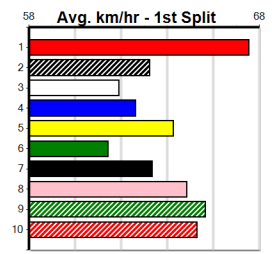

Geelong
12
6:35PM
(VIC time)

SPORTSBET GO THE BLUE DOG (275+RANK)

Distance: 400m, Race Type: Grade 5, Total Prizemoney: $1,530
1st: $1,000, 2nd: $320, 3rd: $160, 4th: $50

PEREGRINE FLYER (7) will find this easier than his most recent racing and he can burn them off mid race. ZIPPI MUSTANG (6) is showing promise and she will be in the firing line from the outset. OLIVIA EXPRESS (8) can show early speed.

Watchdog Tips: **7** **6** **8** **1** **Bet:** **Win 7**

1

MORaine GEMMA [5] **Great win last time, will push wide, respect** **$3.40**
BK Bitch Sep-21 Sire: HOOKED ON SCOTCH Dam: RADIO SILENT Trainer: Debbie Goudge (Terang)
Owner(s): MORaine (SYN), G Judd, S Judd
Winning Distances: < 300m (0) 300 - 399m (0) 400 - 499m (3) 500 - 599m (0) 600 - 699m (0) > 700m (0)
Winning Weights: 25.8(1) 25.9(1) 26.2(1)

7th	4th	3rd	2nd	1st	Track	Date	Time	BON	Margin	1st/2nd (Time)	PIR	Checked	Comment	WR	Split 1	S/P	Grade
7th (4)	25.8	400	GEL	R2	27-Oct-23	23.34	22.16	4.75L	ASTON GAGA (23.02)	Q/37	.	.	.	.	8.56	$14.50	X67
1st (6)	25.9	400	GEL	R10	01-Nov-23	22.64	22.49	0.75L	WEBLEC TIARA (22.68)	Q/11	.	.	W	.	8.30	$3.40	X67
2nd (7)	27.2	390	WBL	R11	02-Mar-24	22.48	22.06	6.00L	MORaine MARVEL (22.06)	Q/12	.	.	.	.	8.62	$3.00	6G
6th (1)	27.2	390	WBL	R2	07-Mar-24	22.81	21.79	10.00	ASTON AURELIA (22.11)	Q/23	.	.	.	.	8.61	$12.80	X67H
8th (5)	26.2	390	WBL	R3	30-May-24	23.06	21.92	10.00	DUCHESS GEORGIA (22.40)	M/68	.	.	W	.	9.03	$16.50	RWH
3rd (7)	26.2	400	GEL	R10	04-Jun-24	23.03	22.69	4.75L	LAMIA LOUISE (22.71)	M/23	.	.	W	.	8.40	$3.60	6G
1st (4)	26.2	400	GEL	R11	25-Jun-24	22.74	22.50	0.50L	BERNARDO'S BOY (22.77)	Q/12	.	.	.	.	8.32	$6.10	6G
7th (2)	26.2	400	GEL	R12	05-Jul-24	23.84	22.48	19.00	VERSNELLEN (22.56)	M/67	.	.	.	.	8.66	$16.60	5

Last 3 wins NOT included above

1st (4)	25.8	400	GEL	R1	13-Oct-23	22.76	22.38	5.00L	RIVERDALE CLYDE (23.10)	Q/11	.	.	SW	W	8.39	$3.30	M

Prize Best Starts Trk/Dts APM: $5520.00, 22.64(6)-1/11/23, 18-3-3-3, 9-3-2-1, 2064