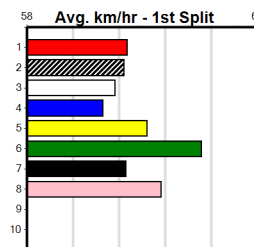

Geelong

7

4:58PM

(VIC time)

TTS ELECTRICS (275+RANK)

Distance: 460m, Race Type: Grade 5, Total Prizemoney: $1,530
1st: $1,000, 2nd: $320, 3rd: $160, 4th: $50

THIEF RETURNS (5) has been dominant in his past two here and he looks very well graded in this event. BLACK TUXEDO (1) returned to form last time and he is drawn to get all the breaks. OUR TIGER NORMA (2) has solid claims.

Watchdog Tips: 5 1 2 8 **Bet:** Win 5

1

BLACK TUXEDO [5] **$4.60**
Returned to form last time, main danger
BK Dog Nov-20 Sire: UNLAWFUL ENTRY Dam: HILLSIDE LADY Trainer: Noel Walsh (Tullamarine)
Owner(s): H Young
Winning Distances: < 300m (0) 300 - 399m (1) 400 - 499m (9) 500 - 599m (2) 600 - 699m (0) > 700m (0)
Winning Weights: 34.5(1) 34.6(1) 34.7(1) 34.8(1) 34.9(1) 35.0(2) 35.1(2) 35.2(2) 35.5(1)

Box	1st	2nd	3rd	4th	5th	6th	7th	8th
1	1	1	3	2	1	1	1	1
2	1	1	4	2	2	1	3	
3	3	2	2	1		1	2	1
4	1	1		2	2	2		
5		1					1	2
6	2	3		2	2	1	2	
7	4	4	1	1	1	2	1	
8			3	4	1	1		1

Prize Best Starts Trk/Dts APM: $28710.00, 25.82(7)-1/11/23, 84-12-13-13, 32-5-8-6, 5280

1st (7) 34.7 460 GEL R6 01-Nov-23 25.82 25.68 1.75L ARI DUMBLEDORE (25.94) M/221 . . . 6.68 $5.40 5
1st (1) 35.1 525 MEP R8 06-Mar-24 30.41 29.98 1.00L LAST CRACK (30.46) M/3222 . . . SW . 5.21 $11.40 T3-5
1st (3) 35.0 460 GEL R8 02-Apr-24 26.26 26.22 1.00L BENNY JET (26.33) Q/111 . . . 6.72 $5.10 5

2

OUR TIGER NORMA [5] **$8.00**
Hit or miss early, good muster, can threaten
BK Dog May-21 Sire: HARD STYLE RICO Dam: GRACE INTENTION Trainer: Frederick Malloy (Heidelberg Heig)
Owner(s): F Malloy
Winning Distances: < 300m (0) 300 - 399m (3) 400 - 499m (1) 500 - 599m (0) 600 - 699m (0) > 700m (0)
Winning Weights: 33.5(1) 33.8(1) 34.4(1) 34.7(1)

Box	1st	2nd	3rd	4th	5th	6th	7th	8th
1								
2		1				1	1	
3			2	1	1	1		
4								1
5							1	
6	1		1					
7	2			2			1	
8	1							

Prize Best Starts Trk/Dts APM: $5310.00, NBT, 19-4-1-3, 3-0-0-0, 1344

5th (8) 34.4 525 MEP R12 22-Nov-23 31.11 30.08 8.00L SOUND OF SILENCE (30.56) S/4455 . . . 5.28 $15.50 T3-5
7th (5) 34.6 525 MEP R11 29-Nov-23 31.31 29.91 11.00 GEOFF'S STORIES (30.60) M/8888 . . . 5.39 $14.80 T3-5
4th (3) 33.8 460 GEL R8 04-Dec-23 26.66 26.01 1.25L SWIFT ROBERT (26.58) M/776 . . . 6.90 $19.60 5
6th (3) 34.2 460 GEL R6 12-Dec-23 27.03 26.09 14.00 ZIPPING GIAN (26.09) M/447 . . . 6.73 $14.20 5
ST (-) 34 300 HVL 16-Jun-24 17.07 . . . 0.01L Trial Cleared M . . . 1of1 . . . ST
4th (7) 34.0 400 GEL R12 22-Jun-24 23.30 22.83 3.5L BRENDEN (23.07) M/44 . . . 8.75 $3.20 5
1st (7) 34.4 460 WGL R8 27-Jun-24 26.09 26.09 0.10L TRICKY KELVIN (26.09) M/111 . . . SW . 6.64 $8.70 5
5th (3) 34.3 460 GEL R8 02-Jul-24 26.75 25.94 8.00L BLACK TUXEDO (26.19) M/667 . . . 6.85 $7.70 5

1st (7) 33.5 350 HVL R2 16-Jun-23 19.79 19.40 2.75L SODA GRENADIER (19.98) M/3 . . . SW . 6.85 $2.30 T3-M
1st (8) 33.8 350 HVL R3 23-Jun-23 19.74 19.52 0.50L AMAZING SIENNA (19.78) M/4 . . . 6.76 $2.90 T3-7
1st (6) 34.7 390 BAL R10 26-Aug-23 22.62 22.21 1.00L EMOLGA BALE (22.68) M/24 . . . SW . 8.67 $7.80 6G