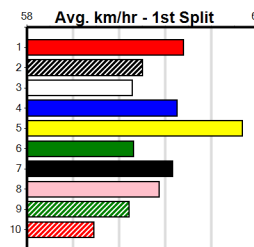

MELBOURNE CONTAINER PARK (275+RANK)

Distance: 400m, Race Type: Grade 7, Total Prizemoney: $1,530
1st: $1,000, 2nd: $320, 3rd: $160, 4th: $50

BLANK SLATE (5) was a brilliant 22.65 debut winner here and a similar run today will see him score again. CHARLIE ASH (4) was never headed at Horsham and he should run a big race again.
HAVANA MAGIC (8) is an improving type

Watchdog Tips: 5 4 8 7 **Bet:** Win 5

Form Box	Wgt	Dist	Track	Date	Time	BON	Margin	1st/2nd (Time)	PIR	Checked	Comment	W/R	Split 1	S/P	Grade	
1	GOSSIPS [7] $12.00															
	BE Dog Needs to lead, will cop pressure, prefer others Trainer: Craig Treherne (Lara)															
	Owner(s): C Treherne Sire: DROOPYS MALDINI Dam: ONE STEP AHEAD															
	Winning Distances: < 300m (0) 300 - 399m (1) 400 - 499m (0) 500 - 599m (0) 600 - 699m (0) > 700m (0)															
	Winning Weights: 34.6(1)															
	4th (2) 34.3 450 WBL R5 15-Apr-24 25.98 25.47 3.00L FLYING HOT (25.78) M/111 6.71 $11.00 7															
	4th (7) 34.1 390 WBL R1 22-Apr-24 22.74 22.06 4.75L SHAKA GOES BANG (22.42) M/44 8.91 $17.10 SH															
	3rd (7) 34.1 450 BAL R5 04-May-24 25.84 25.21 1.75L WHATEVER WILLOW (25.72) M/212 6.67 $18.60 7															
	3rd (8) 34.6 450 SHP R5 09-May-24 26.23 25.42 2.50L GO GO JEFF (26.06) M/212 6.78 $12.80 7															
	5th (7) 34.3 400 GEL R4 14-May-24 23.53 22.84 7.00L GLORIA'S ENTITY (23.04) M/45 8.72 $7.80 7															
2	SHANLYN ROVER [7] Biks $10.00															
	BK Dog Steady record here, gets buried back, tested Trainer: Colin Baker (Lara)															
	Owner(s): C Baker Sire: BARCIA BALE Dam: SHANLYN VIOLET															
	Winning Distances: < 300m (0) 300 - 399m (1) 400 - 499m (0) 500 - 599m (0) 600 - 699m (0) > 700m (0)															
	Winning Weights: 32.1(1)															
	2nd (4) 31.2 425 BEN R3 14-Apr-24 25.46 24.03 2.25L ALICE FROM VENUS (25.31) M/642 7.24 $4.20 T3-7															
	4th (4) 30.7 395 TRA R10 06-May-24 22.97 22.33 8.50L RUN KITTY RUN (22.38) M/344 3.82 $27.00 T3-RW															
	4th (4) 30.7 425 BEN R5 11-May-24 24.72 24.05 2.75L IN SECRET (24.54) M/765 6.83 $22.00 X67															
	3rd (3) 30.2 395 TRA R2 03-Jun-24 23.06 22.68 3.00L DR. LIONEL (22.86) M/222 3.87 $17.10 7															
	2nd (8) 30.2 425 BEN R3 12-Jun-24 24.79 23.95 1.25L PARWAN'S STAR (24.71) M/543 6.81 $15.70 7															
3	GOT A PULSE [7] $7.50															
	BK Dog Improving all the time, toughest test, place Trainer: Ian Hopper (Werribee)															
	Owner(s): I Hopper Sire: MY REDEEMER Dam: HEADSPACE															
	Winning Distances: < 300m (0) 300 - 399m (0) 400 - 499m (1) 500 - 599m (0) 600 - 699m (0) > 700m (0)															
	Winning Weights: 30.2(1)															
	2nd (1) 31.1 460 GEL R3 02-Apr-24 26.52 26.22 1.00L CIRCLE THE GLOBE (26.45) M/233 6.87 $1.80 M															
	6th (7) 30.9 460 GEL R1 16-Apr-24 26.61 25.83 7.00L THUNDERBOLT ROSS M/766 6.90 $3.50 M															
	2nd (1) 30.9 400 GEL R2 27-Apr-24 22.83 22.35 2.25L BLOODLINE (22.68) M/32 8.67 $3.40 M															
	3rd (1) 30.9 400 GEL R9 03-May-24 23.16 22.45 4.75L KETCHIKAN KID (22.84) M/55 8.78 $2.80 MH															
	6th (6) 30.9 350 TRA R1 07-Jun-24 20.51 19.65 5.50L ZULU WOLF (20.14) M/87 7.00 $11.90 M															
4	CHARLIE ASH [7] $6.00															
	F Dog Never headed at Horsham, danger if steps Trainer: Jordan Cooper (Lethbridge)															
	Owner(s): T Hines Sire: ASTON DEE BEE Dam: ZARA'S ENTITY															
	Winning Distances: < 300m (0) 300 - 399m (0) 400 - 499m (1) 500 - 599m (0) 600 - 699m (0) > 700m (0)															
	Winning Weights: 31.8(1)															
	6th (7) 32.4 390 WBL R1 05-Jun-24 22.84 21.96 4.50L XENI BALE (22.54) M/35 8.84 $4.60 M															
	2nd (4) 32.0 390 BAL R2 12-Jun-24 22.88 22.07 10.00 HOME TOWN (22.18) M/42 8.56 $4.40 M															
	3rd (1) 31.7 410 HOR R1 18-Jun-24 23.68 23.08 3.75L LILYDALE (23.44) M/33 10.58 $3.10 M															
	1st (3) 31.8 410 HOR R2 25-Jun-24 23.59 23.07 6.50L BOXCAR MOLLY (24.02) Q/11 10.64 $2.40 M															
	8th (5) 31.7 410 HOR R2 02-Jul-24 24.11 23.04 6.50L LEGGETT BALE (23.67) M/87 10.84 $14.10 X67