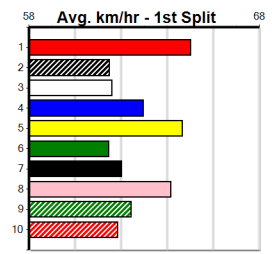

DOWNLOAD THE WATCHDOG APP (275+RANK)

Distance: 400m, Race Type: Grade 7, Total Prizemoney: $1,530
1st: $1,000, 2nd: $320, 3rd: $160, 4th: $50

PAW MARVEL (4) turned in a strong performance to score here recently and he just needs a little room early on. FLYING SCOTCH (5) sizzled early in her maiden win here and she will continue to get stronger. TUFF TOBY (6) is an improving type

Watchdog Tips: 4 5 6 7 **Bet:** Box Quinella 4,5,6,7 ($10 for 166.67%)

1

SHARON'S LASS [7] **$10.00**
Will push up the track, may find early bother
BD Bitch May-21 Sire: MY REDEEMER Dam: MIMSTAR
Owner(s): K Lloyd Trainer: Marcus Lloyd (Anakie)
Winning Distances: < 300m (0) 300 - 399m (1) 400 - 499m (0) 500 - 599m (0) 600 - 699m (0) > 700m (0)
Winning Weights: 25.5(1)

4th	25.9	400	GEL	R3	30-Apr-24	23.30	22.73	7.50L BLACKPOOL VIPER (22.80)	M/23	SW	8.53	$11.50 M
3rd	(8)	25.9	400	GEL	R2	07-May-24	23.03	22.58	5.00L GLORIA'S ENTITY (22.69)	M/33		8.54 $8.30 M
2nd	(4)	25.8	400	GEL	R2	14-May-24	23.16	22.84	4.75L SUDOKU ROSIE (22.84)	Q/22		8.53 $11.60 M
3rd	(4)	25.6	400	GEL	R3	28-May-24	23.30	22.41	7.50L SICILY (22.79)	M/43		8.58 $3.50 T3-RW
4th	(8)	25.6	400	GEL	R2	04-Jun-24	23.73	22.69	2.00L SHAKA BIG CHIEF (23.60)	M/22		8.91 $1.50 M
3rd	(4)	25.5	400	GEL	R2	11-Jun-24	23.22	22.65	8.50L SCOTLAND YARD (22.65)	M/43		8.74 $17.20 M
1st	(8)	25.5	390	WBL	R2	17-Jun-24	22.75	22.51	4.00L WHIPPING ALONG (23.01)	Q/11		8.80 $4.90 M
4th	(4)	25.7	400	GEL	R4	25-Jun-24	23.21	22.50	8.00L CANYA LIBBY (22.67)	M/44		8.80 $22.50 7

Last 3 wins NOT included above

Bx	1st	2nd	3rd	4th	5th	6th	7th	8th
1		1						
2				1				1
3								
4		1	3	1				
5				1				
6								
7				1		1		
8	1		1	1				

Prize Best $2810.00 NBT
Starts 14-1-2-4
Trk/Dts 11-0-2-4
APM 2192

2

KAYDEN'S CUDDLES [7] **$16.00**
Poor strike rate, wide runner in one, tested
BK Bitch Apr-21 Sire: BORAT Dam: DYNA FAME
Owner(s): C Hose Trainer: Cody Hose (Lara)
Winning Distances: < 300m (0) 300 - 399m (1) 400 - 499m (0) 500 - 599m (0) 600 - 699m (0) > 700m (0)
Winning Weights: 25.8(1)

7th	(5)	25.5	460	GEL	R7	30-Apr-24	26.85	26.21	7.50L MEPUNGA RILEY (26.35)	Q/266		6.74 $101.10 X67
8th	(7)	25.1	450	BAL	R10	06-May-24	26.60	25.55	12.00L FRANKLY FEVER (25.82)	Q/268		6.79 $88.80 T3-RW
2nd	(2)	25.2	390	BAL	R4	12-May-24	22.66	22.15	2.00L BLACKPOOL TRIP (22.54)	Q/22		8.64 $34.80 T3-7
2nd	(7)	25.3	390	BAL	R10	19-May-24	22.85	22.47	1.00L PELICAN FLYER (22.80)	M/22		8.64 $5.40 T3-7
5th	(5)	25.3	450	BAL	R7	27-May-24	26.04	25.38	5.50L REDEEM THIS (25.68)	Q/576		6.78 $73.50 SH
4th	(2)	25.6	425	BEN	R2	05-Jun-24	24.55	24.06	5.50L PHIL'S NO ANGEL (24.17)	M/344		6.72 $50.90 7
8th	(4)	25.4	450	BAL	R3	19-Jun-24	26.19	25.12	12.00L RIVIA ZORO (25.42)	Q/378		6.71 $72.20 RW
7th	(8)	25.3	460	GEL	R5	02-Jul-24	26.81	25.94	10.00L TORRENTIAL (26.11)	M/677		6.90 $33.50 7

Last 3 wins NOT included above

Bx	1st	2nd	3rd	4th	5th	6th	7th	8th
1					2	3	1	
2		1	1	2	1			
3			1		2		2	1
4				2			1	1
5		1	1		1		2	2
6		2		1				2
7		1	2		2	2		1
8	1			1	1	1	3	1

Prize Best $3790.00 NBT
Starts 48-1-5-5
Trk/Dts 7-0-1-1
APM 1340