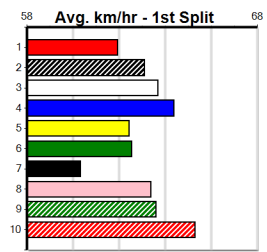

PARKER PUMPS (275+RANK)

Distance: 400m, Race Type: Grade 5, Total Prizemoney: $1,530
1st: $1,000, 2nd: $320, 3rd: $160, 4th: $50

SPICY SIREN (8) has been impressive in her past two and she has the speed to cross and lead throughout. PEACHES (4) was never headed here last time and she should be in the firing line again. CHASING BOODIE (5) may be value

Watchdog Tips: **8** **4** **5** **6** **Bet:** **Box Quinella 4,5,8 ($10 for 333.33%)**

1

SOLAR TOBY [5] **Placed in three of seven here, place hope again** **$10.00**

BKW Dog May-20 Sire: MY REDEEMER Dam: SOLAR ON Trainer: Colin Baker (Lara)

Owner(s): C Baker

Winning Distances: < 300m (0) 300 - 399m (0) 400 - 499m (6) 500 - 599m (0) 600 - 699m (0) > 700m (0)

Winning Weights: 32.6(1) 33.2(1) 33.3(1) 33.7(1) 33.8(2)

Box	1st	2nd	3rd	4th	5th	6th	7th	8th
1	1	2	2	3	2	3	3	
2		3	4	1		1		1
3	1	2	2	2			1	1
4	1	1		2	2	2	1	1
5	1	1	3	1	3			3
6		2	1	3	3	3		
7	2		1	5	1	4	2	1
8				3	1			1

Prize Best Starts Trk/Dts APM: $20540.00 NBT 95-6-11-13 7-0-1-2 2527

2

HOT CROSS [5] **Can miss the kick, may find bother, tested** **$16.00**

BK Dog Dec-20 Sire: SENNACHIE Dam: WHAT FEELING Trainer: Joe Uglietta (Yan Yean)

Owner(s): UGLIETTA (SYN), J Uglietta, M Uglietta

Winning Distances: < 300m (0) 300 - 399m (3) 400 - 499m (0) 500 - 599m (0) 600 - 699m (0) > 700m (0)

Winning Weights: 31.5(1) 32.6(1) 33.0(1)

Box	1st	2nd	3rd	4th	5th	6th	7th	8th
1		1		5	1	1		
2	1	2		1	3			
3		1	3	2	2	1		
4	1	1	4	3	2		3	
5		1	1	3	3	1		
6		1	1	2				1
7	2			1	1			
8	1	2						

Prize Best Starts Trk/Dts APM: $11025.00 NBT 61-3-10-9 9-0-3-1 1754

3

MANILA SULTAN [5] **Can show early pace at times, place claims** **$6.50**

BK Dog Sep-20 Sire: FERNANDO BALE Dam: SWEET DAISY Trainer: Billy Galea (Rockbank)

Owner(s): C Fahey

Winning Distances: < 300m (0) 300 - 399m (6) 400 - 499m (1) 500 - 599m (0) 600 - 699m (0) > 700m (0)

Winning Weights: 30.8(1) 31.3(1) 31.4(1) 31.6(1) 32.0(3)

Box	1st	2nd	3rd	4th	5th	6th	7th	8th
1	1	1	1	1	2	1	1	
2	1	4	4	1	1	1		
3	2	1	1	1	1	1		
4	1	2		2	1		1	1
5		4		1		1		1
6	2			2	1	2		
7			2	2	3	1	2	
8	1	2		2	1	2		

Prize Best Starts Trk/Dts APM: $24592.50 NBT 65-7-13-11 6-0-1-1 3189

4

PEACHES [5] **Never headed last time, danger if steps again** **$3.40**

BK Bitch Jan-22 Sire: MEPUNGA BLAZER Dam: HELEN'S MATE Trainer: Dallan Klemke (Lara)

Owner(s): P Arnott

Winning Distances: < 300m (0) 300 - 399m (0) 400 - 499m (3) 500 - 599m (0) 600 - 699m (0) > 700m (0)

Winning Weights: 29.3(1) 30.1(1) 31.2(1)

Box	1st	2nd	3rd	4th	5th	6th	7th	8th
1							1	
2	1							
3		3	1					
4			1		3			
5	1							
6						2	1	
7								
8	1			1	1			

Prize Best Starts Trk/Dts APM: $6050.00 22.83(8)-22/6/24 17-3-3-2 3-1-0-0 3150

5

CHASING BOODIE (QLD)[5] **Solid muster, gets a cart across, value runner** **$8.00**

BEF Dog Jan-20 Sire: ORSON ALLEN Dam: MISS FERNANDO Trainer: Patrick Furci (Maribyrnong)

Owner(s): A Matthews

Winning Distances: < 300m (2) 300 - 399m (2) 400 - 499m (5) 500 - 599m (1) 600 - 699m (0) > 700m (0)

Winning Weights: 30.8(1) 31.2(1) 31.3(1) 31.4(1) 31.5(1) 31.9(1) 32.4(1) 32.7(1) 32.9(1) 33.1(1)

Box	1st	2nd	3rd	4th	5th	6th	7th	8th
1	2			2			1	
2	2		1		2	1	1	
3	3	1	4	2	1		1	1
4	2	3	2	2	2	1		
5		1	1	3	1	3	3	2
6			3		1		2	2
7	2	1	3				2	2
8	1	3	2	2	1		2	3

Prize Best Starts Trk/Dts APM: $27860.00 22.87(3)-19/1/24 83-10-10-14 11-1-2-1 2852