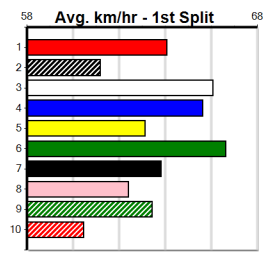

FREE ADMISSION TO ALL RACE MEETS (275+)

Distance: 400m, Race Type: Grade 6, Total Prizemoney: $1,530
1st: $1,000, 2nd: $320, 3rd: $160, 4th: $50

FANCY KIAARN (4) has raced well here to date and she has the speed to cross and lead throughout. NOTORIOUS BLAZE (7) is showing some promise and he can settle near the speed. USKO BALE (3) won't be too far away late.

Watchdog Tips: 4 7 3 1 Bet: Win 4

STEP ON AIR [6] Prefer out wide but has good muster, respect $6.00
BD Dog Mar-22 Sire: TOMMY SHELBY Dam: ART NOVEAU
Owner(s): C Roberts
Trainer: Catherine Roberts (Terang)
Winning Distances: < 300m (0) 300 - 399m (1) 400 - 499m (1) 500 - 599m (0) 600 - 699m (0) > 700m (0)
Winning Weights: 30.2(2)
Box History table and Prize Best Starts Trk/Dts APM

BABY TIME [6] Wide runner inside is a worry, place preferred $7.50
BK Bitch Jul-22 Sire: FERAL FRANKY Dam: MISS ROXY
Owner(s): P Arnott
Trainer: Dallan Klemke (Lara)
Winning Distances: < 300m (0) 300 - 399m (0) 400 - 499m (2) 500 - 599m (0) 600 - 699m (0) > 700m (0)
Winning Weights: 30.5(1) 30.6(1)
Box History table and Prize Best Starts Trk/Dts APM

USKO BALE (NSW)[6] Led for a long way at Shepparton, can threaten $4.00
BK Dog Feb-22 Sire: DROOPYS SYDNEY Dam: WINNIE ALLEN
Owner(s): T Kennedy-harris
Trainer: Luke Harris (Devon Meadows)
Winning Distances: < 300m (0) 300 - 399m (1) 400 - 499m (1) 500 - 599m (0) 600 - 699m (0) > 700m (0)
Winning Weights: 30.8(1) 31.1(1)
Box History table and Prize Best Starts Trk/Dts APM

FANCY KIAARN [6] Class edge, goes well here, hard to reel in $3.20
BK Bitch Mar-22 Sire: WEBLEC ACE Dam: FANCY FRANCENE
Owner(s): CHAMPAGNE PTN (SYN), S Smith, A Langton
Trainer: Debbie Goudge (Terang)
Winning Distances: < 300m (0) 300 - 399m (0) 400 - 499m (2) 500 - 599m (0) 600 - 699m (0) > 700m (0)
Winning Weights: 25.1(1) 25.2(1)
Box History table and Prize Best Starts Trk/Dts APM

JACAEYS BALE (NSW)[6] Steady record here, may get buried back early $10.00
RF Dog Mar-22 Sire: JS FLAMIN ACE Dam: FAITHY BALE
Owner(s): B Wheeler
Trainer: Correy Grenfell (Anakie)
Winning Distances: < 300m (0) 300 - 399m (1) 400 - 499m (1) 500 - 599m (0) 600 - 699m (0) > 700m (0)
Winning Weights: 24.7(1) 26.1(1)
Box History table and Prize Best Starts Trk/Dts APM