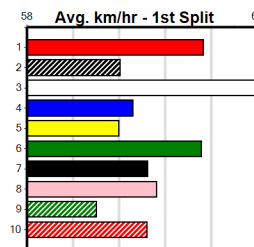

THE BECKLEY CENTRE GEELONG (275+RANK)

Distance: 400m, Race Type: Maiden, Total Prizemoney: $1,530
1st: $1,000, 2nd: $320, 3rd: $160, 4th: $50

LITTLE FLETCHER (1) was impressive on debut and looks a big improver. BLONDE MUSTANG (5) has been placed in two of her past three and she will continue to improve. MISS CHERRY (6) was solidly placed on debut

Watchdog Tips: **1** **5** **6** **7** **Bet:** Box Quinella 1,5,6 ($10 for 333.33%)

Form Box	Wgt	Dist	Track	Date	Time	BON	Margin	1st/2nd (Time)	PIR	Checked	Comment	WR	Split 1	S/P	Grade	
1	LITTLE FLETCHER [M] Steadily placed on debut, draw helps, can win $2.90															
	BK Dog Jul-22 Sire: FERAL FRANKY Dam: MISS ROXY Trainer: Dallan Klemke (Lara)															
	Owner(s): P Arnott															
	Winning Distances: < 300m (0) 300 - 399m (0) 400 - 499m (0) 500 - 599m (0) 600 - 699m (0) > 700m (0)															
	Winning Weights:															
	3rd (7)	35.6	400	GEL	R1	27-Apr-24	23.35	22.35	5.00L BLACKPOOL TRIP (23.01)	S/32				8.65	$8.70	M
	5th (6)	35.3	400	GEL	R1	28-Jun-24	23.15	22.38	6.50L PUNCHY (22.72)	M/32				8.56	$15.20	M
	Last 3 wins NOT included above															
	Box History															
	<table border="1"> <thead> <tr><th>Bx</th><th>1st</th><th>2nd</th><th>3rd</th><th>4th</th><th>5th</th><th>6th</th><th>7th</th><th>8th</th></tr> </thead> <tbody> <tr><td>1</td><td></td><td></td><td></td><td></td><td></td><td></td><td></td><td></td></tr> <tr><td>2</td><td></td><td></td><td></td><td></td><td></td><td></td><td></td><td></td></tr> <tr><td>3</td><td></td><td></td><td></td><td></td><td></td><td></td><td></td><td></td></tr> <tr><td>4</td><td></td><td></td><td></td><td></td><td></td><td></td><td></td><td></td></tr> <tr><td>5</td><td></td><td></td><td></td><td></td><td></td><td></td><td></td><td></td></tr> <tr><td>6</td><td></td><td></td><td></td><td></td><td>1</td><td></td><td></td><td></td></tr> <tr><td>7</td><td></td><td></td><td>1</td><td></td><td></td><td></td><td></td><td></td></tr> <tr><td>8</td><td></td><td></td><td></td><td></td><td></td><td></td><td></td><td></td></tr> </tbody> </table>															
<table border="1"> <tr><td>Prize Best</td><td colspan="2"></td><td>$260.00</td><td colspan="2"></td><td>NBT</td></tr> <tr><td>Starts</td><td colspan="2"></td><td>2-0-0-1</td><td colspan="2"></td><td></td></tr> <tr><td>Trk/Dts</td><td colspan="2"></td><td>2-0-0-1</td><td colspan="2"></td><td></td></tr> <tr><td>APM</td><td colspan="2"></td><td>156</td><td colspan="2"></td><td></td></tr> </table>																
2	ASTON GEIKO [M] Still learning, may get crowded early, risky $7.00															
	BD Bitch Oct-21 Sire: ASTON DEE BEE Dam: ASTON GEISHA Trainer: Craig Treherne (Lara)															
	Owner(s): R Borda															
	Winning Distances: < 300m (0) 300 - 399m (0) 400 - 499m (0) 500 - 599m (0) 600 - 699m (0) > 700m (0)															
	Winning Weights:															
	5th (4)	29.2	400	GEL	R1	14-Jun-24	23.47	22.54	11.00L MISS PATSY (22.76)	M/65				8.98	$8.20	M
	5th (1)	28.6	460	GEL	R3	28-Jun-24	26.75	25.58	7.50L PAW OCTAVIA (26.25)	Q/112				6.72	$11.50	MH
	5th (5)	28.8	400	GEL	R1	05-Jul-24	23.64	22.48	7.50L ENTERTAINMENT (23.14)	S/75				8.79	$4.10	M
	Last 3 wins NOT included above															
	Box History															
<table border="1"> <thead> <tr><th>Bx</th><th>1st</th><th>2nd</th><th>3rd</th><th>4th</th><th>5th</th><th>6th</th><th>7th</th><th>8th</th></tr> </thead> <tbody> <tr><td>1</td><td></td><td></td><td></td><td></td><td>1</td><td></td><td></td><td></td></tr> <tr><td>2</td><td></td><td></td><td></td><td></td><td></td><td></td><td></td><td></td></tr> <tr><td>3</td><td></td><td></td><td></td><td></td><td></td><td></td><td></td><td></td></tr> <tr><td>4</td><td></td><td></td><td></td><td></td><td>1</td><td></td><td></td><td></td></tr> <tr><td>5</td><td></td><td></td><td></td><td></td><td>1</td><td></td><td></td><td></td></tr> <tr><td>6</td><td></td><td></td><td></td><td></td><td></td><td></td><td></td><td></td></tr> <tr><td>7</td><td></td><td></td><td></td><td></td><td></td><td></td><td></td><td></td></tr> <tr><td>8</td><td></td><td></td><td></td><td></td><td></td><td></td><td></td><td></td></tr> </tbody> </table>																
<table border="1"> <tr><td>Prize Best</td><td colspan="2"></td><td>$0.00</td><td colspan="2"></td><td>NBT</td></tr> <tr><td>Starts</td><td colspan="2"></td><td>3-0-0-0</td><td colspan="2"></td><td></td></tr> <tr><td>Trk/Dts</td><td colspan="2"></td><td>2-0-0-0</td><td colspan="2"></td><td></td></tr> <tr><td>APM</td><td colspan="2"></td><td>0</td><td colspan="2"></td><td></td></tr> </table>																
3	CANYA IGNITE (NSW)[M] *** SCRATCHED *** $4.00															
	BK Dog Aug-22 Sire: GOOD ODDS HARADA Dam: ZIPPING SPRING Trainer: Raymond Gatt (Bannockburn)															
	Owner(s): R Gatt															
	Winning Distances: < 300m (0) 300 - 399m (0) 400 - 499m (0) 500 - 599m (0) 600 - 699m (0) > 700m (0)															
	Winning Weights:															
	3rd (6)	35.7	350	HVL	R2	16-Jun-24	19.72	19.07	2.50L BUNDY PARADISE (19.55)	M/3				6.67	$1.70	MH