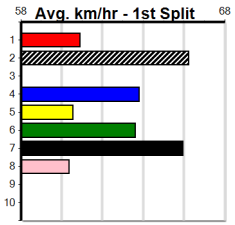

Horsham

SPORTSBET GREEN TICKS FINAL

Distance: 410m, Race Type: Maiden, Total Prizemoney: $2,925
1st: $1,950, 2nd: $600, 3rd: $300, 4th: $75

1
2:31PM
(VIC time)

Watchdog Tips: **0** **0** **0** **0** **Bet:** .