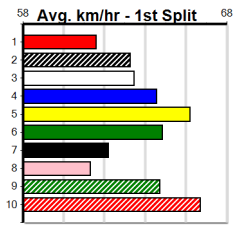

SPORTSBET FINAL (1-4 WINS)

Distance: 485m, Race Type: Restricted Win Final, Total Prizemoney: $3,875
1st: $2,600, 2nd: $800, 3rd: $400, 4th: $75

Watchdog Tips: 0 0 0 0 **Bet:**