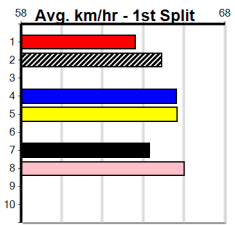

Horsham

CRYMELON KENNELS

Distance: 410m, Race Type: Grade 5, Total Prizemoney: $2,925
1st: $1,950, 2nd: $600, 3rd: $300, 4th: $75

2

2:54PM
(VIC time)

Watchdog Tips: **0** **0** **0** **0** Bet: **0**

Form Box Weight Dist Track Date Time BON Margin 1st/2nd (Time) PIR Checked Comment W/R Split 1 S/P Grade

1 ZIPPING SWAZI (NSW)[5]
BK B Jun-21 ZIPPING GARTH ZIPPING DIVA
Trainer: Jason Tolson (Adelaide Lead)
6th (8) 26.9 525 MEP R10 29-May-24 31.11 29.92 13.00LEARNED LESSON (30.24) M/3556 . . . . 5.22 $19.50 T3-5
1st (8) 27.0 390 BAL R4 02-Jun-24 22.50 22.08 3.5LMR. BROCKIE LEE (22.73) M/11 . . . . 8.41 $4.50 T3-5
7th (6) 27.4 390 BAL R10 26-Jun-24 22.69 22.01 8.50LINTEX BALE (22.13) Q/76 . . . . 8.69 $28.90 5
5th (1) 27.0 410 HOR R9 02-Jul-24 23.75 23.04 10.00LNEVER ANY DOUBT (23.07) Q/44 . . . . 10.72 $65.00 5
Owner(s): J Tolson

Winning Boxes

1	2	3	4	5	6	7	8
1				1	1	4	2
Prize	$18,805.00						
Best	NBT						
Starts	50-9-4-8						
Trk/Dst	1-0-0-0						
APM	$5622						

2 OUR FABIO [5]
BE D Jul-19 COSMIC RUMBLE SWEET SPUD
Trainer: Wayne Hooke (Huntly)
3rd (6) 33.9 425 BEN R3 07-Jun-24 24.45 23.85 4.75LBUMPY'S DAD ROY (24.12) M/366 . . . . 6.54 $11.50 VETH
6th (7) 33.6 300 HVL R12 16-Jun-24 16.95 16.69 1.00LMAJOR CYCLONE (16.88) M/2 . . . . 3.94 $49.00 VET
5th (4) 33.1 410 HOR R9 25-Jun-24 23.93 23.07 4.00LANNA YOU PEST (23.66) M/77 . . . . 10.91 $6.10 5
7th (5) 33.1 410 HOR R9 02-Jul-24 23.84 23.04 11.00LNEVER ANY DOUBT (23.07) M/77 . . . . 10.96 $20.60 5
Owner(s): S Davis

Winning Boxes

1	2	3	4	5	6	7	8
4	2	4	2	2	1	7	6
Prize	$108,365.00						
Best	23.19						
Starts	114-28-18-15						
Trk/Dst	9-2-2-2						
APM	$7707						

3 *** VACANT BOX ***
Trainer:
Owner(s):

4 IDYLLIC TOBY [5]
BK D Mar-22 SUPERIOR PANAMA IMMINENT
Trainer: Andrea Gurry (Nhill)
1st (2) 30.4 410 HOR R9 30-Apr-24 23.26 23.20 4.75LLIGHTNING ZIGGY (23.59) Q/11 . . . . 0.28 $2.40 6G
4th (4) 30.7 410 HOR R10 07-May-24 23.50 23.12 2.75LINTEX BALE (23.31) S/43 . . . . 10.46 $3.10 5
3rd (4) 31.0 410 HOR R4 14-May-24 23.80 23.14 3.75LZENI BALE (23.55) S/23 . . . . 10.60 $4.50 5
5th (6) 31.4 410 HOR R4 21-May-24 23.65 23.21 3.75LGREEN FLASH (23.40) S/55 . . . . 10.47 $8.90 RWH
Owner(s): A Gurry

Winning Boxes

1	2	3	4	5	6	7	8
1	1						1
Prize	$9,052.50						
Best	23.26						
Starts	19-3-4-3						
Trk/Dst	13-3-2-3						
APM	$3678						

5 DETRIMENTAL [5]
BK B Nov-21 FLYING RICCIARDO FLOWING
Trainer: Garry George (Beulah)
ST (-) 26 410 HOR 11-Jun-24 23.65 0.01LTrial Cleared M . . . 1of1 . . $ ST
2nd (2) 26.6 410 HOR R12 18-Jun-24 24.05 23.08 6.00LASTON PING (23.66) M/32 . . . . 10.89 $5.70 5H
8th (5) 26.6 410 HOR R7 25-Jun-24 24.10 23.07 12.00LWILLA BALE (23.29) M/88 . . . . 10.88 $27.70 5F
2nd (5) 26.7 410 HOR R12 02-Jul-24 23.78 23.04 5.50LMAKE IT THUNDER (23.42) M/52 . . . . 10.83 $7.20 5
Owner(s): A Tullio

Winning Boxes

1	2	3	4	5	6	7	8
1	1				1		
Prize	$7,600.00						
Best	23.13						
Starts	10-3-2-1						
Trk/Dst	6-2-2-1						
APM	$2138						

6 *** VACANT BOX ***
Trainer:
Owner(s):