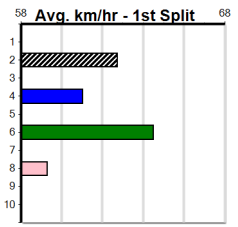

Horsham

LOCKS CONSTRUCTIONS

Distance: 410m, Race Type: Maiden, Total Prizemoney: $2,535
1st: $1,680, 2nd: $520, 3rd: $260, 4th: $75

9

5:08PM

(VIC time)

Watchdog Tips:

0 0 0 0

Bet:

Form Box Weight Dist Track Date Time BON Margin 1st/2nd (Time) PIR Checked Comment W/R Split 1 S/P Grade

1 FLYING TULLY (NSW)[M]
BK B Feb-22 FLYING RICCIARDO NICCALI
Trainer: Victor Millington (Great Western)
Owner(s): V Millington

Winning Boxes							
1	2	3	4	5	6	7	8
Prize							$0
Best							FSH
Starts							0-0-0-0
Trk/Dst							0-0-0-0
APM							$0

2 SWIFT SUCCESS [M]
BK B Dec-20 MEPUNGA BLAZER QUICK KISSES
Trainer: Barry Fullerton (Red Cliffs)
Owner(s): FULLO (SYN), B Fullerton, M Fullerton

Winning Boxes							
1	2	3	4	5	6	7	8
Prize							$725.00
Best							NBT
Starts							17-0-0-1
Trk/Dst							13-0-0-1
APM							$73

3 BIG BOY COOPER [M]
BK D Jul-22 SH AVATAR FAIRYTALE WISH
Trainer: Clint Capuano (Anakie)
Owner(s): C Capuano

Winning Boxes							
1	2	3	4	5	6	7	8
Prize							$0.00
Best							FSH
Starts							0-0-0-0
Trk/Dst							0-0-0-0
APM							$0

4 PAW JANELLE (NSW)[M]
FBD B Jul-22 FERNANDO BALE DYNA KELLY
Trainer: Robert Camilleri (Lara)
Owner(s): B Wheeler

Winning Boxes							
1	2	3	4	5	6	7	8
Prize							$0.00
Best							NBT
Starts							5-0-0-0
Trk/Dst							1-0-0-0
APM							$0

5 BIG WEEKEND (NSW)[M]
BK D Feb-22 FLYING RICCIARDO NICCALI
Trainer: Victor Millington (Great Western)
Owner(s): V Millington

Winning Boxes							
1	2	3	4	5	6	7	8
Prize							$0
Best							FSH
Starts							0-0-0-0
Trk/Dst							0-0-0-0
APM							$0

6 FOXY ROXY [M]
BD B Jul-22 SH AVATAR FAIRYTALE WISH
Trainer: Nicole Cachia (Anakie)
Owner(s): C Capuano

Winning Boxes							
1	2	3	4	5	6	7	8
Prize							$0.00
Best							NBT
Starts							1-0-0-0
Trk/Dst							1-0-0-0
APM							$0

7 PAW QUAIL (NSW)[M]
BK B Jul-22 JS FLAMIN ACE DYNA ADRIA
Trainer: Deborah Coleman (Lara)
Owner(s): B Wheeler

Winning Boxes							
1	2	3	4	5	6	7	8
Prize							$0.00
Best							FSH
Starts							1-0-0-0
Trk/Dst							0-0-0-0
APM							$0

8 CINEMA BOY [M]
BK D Mar-22 WEBLEC ACE FANCY FRANCENE
Trainer: Melissa Fullerton (Red Cliffs)
Owner(s): CHAMPAGNE PTN (SYN), S Smith, A Langton

Winning Boxes							
1	2	3	4	5	6	7	8
Prize							$75.00
Best							NBT
Starts							3-0-0-0
Trk/Dst							3-0-0-0
APM							$60

9 *** NO RESERVE ***
Trainer:
Owner(s):

Winning Boxes							
1	2	3	4	5	6	7	8
Prize							
Best							
Starts							
Trk/Dst							
APM							

10 *** NO RESERVE ***
Trainer:
Owner(s):

Winning Boxes							
1	2	3	4	5	6	7	8
Prize							
Best							
Starts							
Trk/Dst							
APM