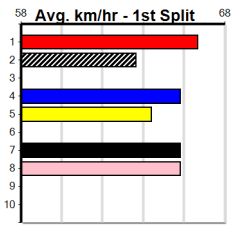

Horsham

HORSHAM DOORS & GLASS

Distance: 410m, Race Type: Mixed 4/5, Total Prizemoney: $3,360
1st: $2,250, 2nd: $690, 3rd: $345, 4th: $75

3

3:12PM

(VIC time)

Watchdog Tips:

0 0 0 0

Bet:

Form	Box	Weight	Dist	Track	Date	Time	BON	Margin	1st/2nd (Time)	PIR	Checked	Comment	W/R	Split 1	S/P	Grade

1 GAS LANTERN [5]																	Winning Boxes							
BK	B	Mar-22 FABREGAS					MAGIC LANTERN					1 2 3 4 5 6 7 8												
Trainer: Andrew Mooney (Amherst)																	Prize Best $16,340.00							
1st (4) 29.1 390 BAL R6 12-Jun-24 22.07 22.07 0.50LTIGGERLONG GAS (22.10) M/11 . . . . 8.23 $4.30 X45																	NBT							
2nd (3) 29.1 410 HOR R11 18-Jun-24 23.78 23.08 4.50LDANE MULLANE (23.48) M/12 . . . . 10.42 $1.90 5H																	Starts 19-6-6-3							
2nd (3) 29.1 410 HOR R7 25-Jun-24 23.49 23.07 3.00LWILLA BALE (23.29) M/12 . . . . 10.52 $5.30 5F																	Trk/Dst 5-0-5-0							
3rd (5) 29.0 450 BAL R12 03-Jul-24 26.04 25.11 7.00LBLACK SAINT (25.57) M/332 . . . . 6.60 $3.70 5																	APM $10551							
Owner(s): A Mooney																								

2 YANIC BALE (NSW)[4]																	Winning Boxes							
BK	D	Dec-20 BARCIA BALE					HADEEL BALE					1 2 3 4 5 6 7 8												
Trainer: Andrea Gurry (Nhill)																	Prize Best $55,567.50							
4th (7) 35.1 410 HOR R4 11-Jun-24 24.35 23.42 4.25LLALA TURBO (24.06) M/45 . . . . 10.98 $10.50 5																	NBT							
5th (5) 35.1 410 HOR R9 18-Jun-24 23.77 23.08 7.00LKRAKEN TURBO (23.30) M/55 . . . . 10.64 $23.20 5H																	Starts 73-10-10-11							
1st (4) 35.1 410 HOR R11 25-Jun-24 23.45 23.07 1.25LNICE ONE TOM (23.54) M/22 . . . . 10.58 $4.30 5																	Trk/Dst 21-4-3-3							
7th (4) 34.9 410 HOR R7 02-Jul-24 24.04 23.04 15.00LMORAINIE ARNIE (23.04) M/77 . . . . 10.98 $22.80 X45																	APM $8861							
Owner(s): A Gurry																								

3 *** VACANT BOX ***																	Winning Boxes							
Trainer:																								
Owner(s):																								

4 CUBAN CIGAR [4]																	Winning Boxes							
BK	D	Nov-20 WALK HARD					HAVANA MISS					1 2 3 4 5 6 7 8												
Trainer: Jason Sharp (Lara)																	Prize Best $35,455.00							
7th (3) 32.4 400 GEL R6 07-Jun-24 23.06 22.31 11.00LLAMIA MILA (22.31) Q/77 . . . . 8.68 $41.90 SH																	NBT							
8th (5) 32.6 400 WGL R12 18-Jun-24 23.38 22.54 7.50LGEORGIE BALE (22.88) M/48 . . . . 8.72 $5.50 5																	Starts 76-18-6-4							
1st (3) 32.6 400 GEL R12 25-Jun-24 22.50 22.50 5.50LLEVIE MALDINI (22.89) Q/11 . . . . 8.40 $4.80 5																	Trk/Dst 9-2-0-0							
5th (1) 32.4 410 HOR R7 02-Jul-24 23.84 23.04 12.00LMORAINIE ARNIE (23.04) Q/56 . . . . 10.68 $9.50 X45																	APM $4475							
Owner(s): Vi Alskar Hundar (SYN), A Lie, J Sharp																								

5 LITTLE PRINCE [5]																	Winning Boxes							
BK	D	Feb-21 MEPUNGA BLAZER					KALANI WILLOW					1 2 3 4 5 6 7 8												
Trainer: Nicole Cachia (Anakie)																	Prize Best $50,205.00							
2nd (4) 31.9 515 SAP R4 17-Jun-24 30.41 29.74 4.00LSPRINGVIEW NOAH (30.14) M/5446 . . . . 5.26 $5.00 5NP																	NBT							
1st (4) 32.1 545 BAL R6 23-Jun-24 31.23 31.23 1.25LCHIRP THIRD (31.31) Q/1111 . . . . SW . 6.64 $5.10 T3-5																	Starts 84-11-8-14							
8th (3) 31.7 525 MEA R6 29-Jun-24 30.78 29.82 14.00LFOLLOW THE BAND (29.82) M/6588 . . . . 5.22 $53.50 X45																	Trk/Dst 1-0-0-0							
8th (8) 31.5 515 SAN R3 04-Jul-24 30.49 29.18 10.00LJAYA BALE (29.81) M/7888 . . . . 5.30 $53.60 5																	APM $11229							
Owner(s): N Cachia																								

6 *** VACANT BOX ***																	Winning Boxes							
Trainer:																								
Owner(s):