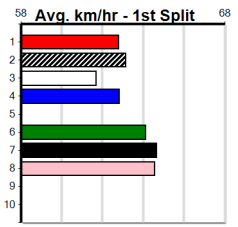

WEBB CON MARINE

6

4:09PM

(VIC time)

Distance: 410m, Race Type: Grade 5, Total Prizemoney: $2,925
1st: $1,950, 2nd: $600, 3rd: $300, 4th: $75

Watchdog Tips: 0 0 0 0 **Bet:** .