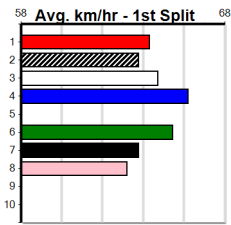

# GREYHOUND CLUBS VICTORIA

Distance: 410m, Race Type: Grade 6, Total Prizemoney: \$2,925  
1st: \$1,950, 2nd: \$600, 3rd: \$300, 4th: \$75

**12**  
**6:07PM**  
(VIC time)

**Watchdog Tips:** 0 0 0 0 **Bet:** .