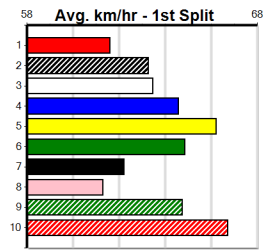

SPORTSBET FINAL (1-4 WINS)

Distance: 485m, Race Type: Restricted Win Final, Total Prizemoney: $3,875
1st: $2,600, 2nd: $800, 3rd: $400, 4th: $75

Watchdog Tips: [ ] [ ] [ ] [ ] Bet: [ ]

Form Box Wgt Dist Track Date Time BON Margin 1st/2nd (Time) PIR Checked Comment W/R Split 1 S/P Grade

LALA RAPID [5]
BD Dog May-21 Sire: KC AND ALL Dam: LALA SHIM
Owner(s): W Hartigan
Trainer: William Hartigan (Horsham)
Winning Distances: < 300m (0) 300 - 399m (0) 400 - 499m (4) 500 - 599m (0) 600 - 699m (0) > 700m (0)
Winning Weights: 41.9(1) 42.0(1) 42.1(1) 43.0(1)
3rd (1) 43.1 450 BAL R7 14-Apr-24 26.18 25.59 3.5L STILSON (25.94) S/753 . . . 6.84 $30.20 5
3rd (2) 43.0 485 HOR R8 19-Apr-24 27.77 27.52 3.75L DIMORA CRUZ (27.52) S/767 . . . 6.80 $6.10 5
4= (7) 43.4 485 HOR R8 28-May-24 27.75 26.95 8.50L NIZHONI (27.16) S/877 . . . 6.84 $14.10 5
2nd (7) 44.2 485 HOR R8 04-Jun-24 27.51 27.37 0.50L ALLEY OOP (27.49) S/733 . . . 6.86 $10.70 5
3rd (6) 44.1 485 HOR R7 11-Jun-24 28.22 27.63 4.50L ASTON IGGY (27.91) S/874 . . . 7.11 $21.60 5
4th (5) 44.1 485 HOR R5 18-Jun-24 27.83 27.26 8.50L ASTON NERO (27.26) S/877 . . . 7.97 $30.50 X45
7th (4) 44.1 485 HOR R6 25-Jun-24 28.12 26.99 17.00L MATT LOCH (26.99) M/566 . . . 6.96 $59.00 X45
2nd (4) 44.1 485 HOR R3 02-Jul-24 27.74 27.06 2.00L ZORBAS BALE (27.61) S/765 . . . 6.94 $15.80 RWH
Last 3 wins NOT included above
1st (4) 41.9 485 HOR R3 04-Jul-23 27.51 27.32 1.00L REDEEM THIS (27.58) S/522 . . . 6.90 $7.00 RW
1st (4) 42.1 485 HOR R7 13-Feb-24 27.69 27.32 1.25L WINDSOR GIRL (27.77) S/741 . . . 6.91 $12.60 X67
1st (2) 43.0 485 HOR R9 19-Mar-24 27.48 27.14 6.50L KRAKEN DEMON (27.90) S/611 . . . 6.75 $4.80 5

Box History
Bx 1st 2nd 3rd 4th 5th 6th 7th 8th
1 1 4 1
2 1 2 1 3 1
3 1 2 1 2 1
4 2 3 1 2 1
5 1 1 1 3
6 2 1 1
7 2 1 3 1
8 4 2 2 1 1
Prize Best $19597.50
Starts 27.48(2)-19/3/24
Trk/Dts 56-4-11-11
APM 41-3-10-7 6212

PAW LOU LOU (NSW)[7]
BK Bitch Aug-22 Sire: NEED MY MONEYNOW Dam: FORTUNA BALE
Owner(s): B Wheeler
Trainer: Samantha Grenfell (Anakie)
Winning Distances: < 300m (0) 300 - 399m (0) 400 - 499m (1) 500 - 599m (0) 600 - 699m (0) > 700m (0)
Winning Weights: 26.7(1)
3rd (5) 26.5 520 GEL R5 17-May-24 30.37 30.14 3.5L WREN BALE (30.14) M/3333 . . . 5.59 $14.30 RWH
3rd (2) 26.2 520 GEL R6 23-May-24 30.21 30.14 1.25L WHERE IT BEGAN (30.14) M/6444 . . . 5.55 $4.90 RWF
5th (3) 26.0 515 SAN R1 30-May-24 30.59 29.95 3.5L AKELA JUDO (30.36) M/5334 . . . 5.44 $3.50 7
5th (1) 26.2 515 SAN R2 06-Jun-24 30.14 29.50 7.00L SUPER NUGGET (29.68) M/4345 . . . 5.24 $2.30 X67
3rd (4) 26.5 460 GEL R7 11-Jun-24 26.14 25.86 2.00L GENESIS BALE (26.00) M/333 . . . 6.80 $1.80 X67
3rd (6) 26.3 410 HOR R2 18-Jun-24 23.58 23.08 7.50L BALA ACE (23.08) M/33 . . . 10.54 $26.60 7
4th (6) 26.1 410 HOR R3 25-Jun-24 23.91 23.07 11.00L LILYDALE (23.20) M/55 . . . 11.00 $3.70 7
3rd (5) 26.3 485 HOR R4 02-Jul-24 27.73 27.06 6.00L IDYLIC JAMES (27.33) M/433 . . . 6.73 $17.80 RWH
Last 3 wins NOT included above
1st (6) 26.7 460 GEL R4 10-May-24 26.20 25.63 3.5L PAW VELDROON (26.43) Q/111 . . . 6.64 $3.70 M

Box History
Bx 1st 2nd 3rd 4th 5th 6th 7th 8th
1 1 1
2 1 1
3 1 1
4 1 1
5 2 1
6 1 1 1
7 1 1
8 1 1
Prize Best $3305.00
Starts NBT
Trk/Dts 9-1-0-5
APM 1-0-0-1 2820