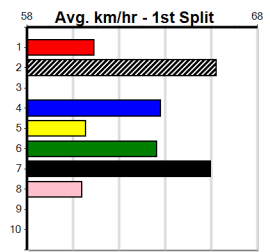

Horsham

1
2:31PM

(VIC time)

SPORTSBET GREEN TICKS FINAL

Distance: 410m, Race Type: Maiden, Total Prizemoney: $2,925
1st: $1,950, 2nd: $600, 3rd: $300, 4th: $75

Watchdog Tips:

Bet:

Form Box	Wgt	Dist	Track	Date	Time	BON	Margin	1st/2nd (Time)	PIR	Checked	Comment	WR	Split 1	S/P	Grade

1

BARELLEN MOON [M]
BD Bitch Apr-22 Sire: FERAL FRANKY Dam: BARELLEN PEARL
Owner(s): A King
Winning Distances: < 300m (0) 300 - 399m (0) 400 - 499m (0) 500 - 599m (0) 600 - 699m (0) > 700m (0)
Winning Weights:
8th (2) 29.2 410 HOR R3 16-Apr-24 24.02 23.10 13.00 YASH BALE (23.17) M/66 . . . 10.74 $55.20 MF
7th (6) 29.3 425 BEN R2 26-Apr-24 24.86 23.85 12.00 BIT COOL (24.08) S/777 . . . 6.86 $20.90 M
6th (4) 29.0 450 BAL R2 06-May-24 26.60 25.55 12.00 PALDRON BALE (25.77) S/586 . . . 7.03 $23.40 T3-M
6th (4) 28.9 450 BAL R1 19-May-24 26.52 25.88 4.25L I'M CHEEKY (26.24) S/533 . . . 6.80 $25.70 T3-M
3rd (6) 28.2 410 HOR R1 28-May-24 24.30 22.94 15.00 LEAP OF FAITH (23.27) M/32 . . . 11.08 $27.50 M
4th (2) 27.9 425 BEN R1 19-Jun-24 24.95 24.13 8.50L KRAKEN TILLY (24.38) M/854 . . . 6.89 $8.30 T3-M
3rd (1) 27.9 410 HOR R2 25-Jun-24 24.44 23.07 13.00 CHARLIE ASH (23.59) S/65 . . . SW 11.28 $13.90 M
7th (4) 28.2 450 BAL R2 03-Jul-24 26.33 25.11 13.00 RAVEN PETER (25.48) M/786 . . . 7.06 $55.50 M
Last 3 wins NOT included above

Trainer: Alfred King (Sulky)

Box History

Bx	1st	2nd	3rd	4th	5th	6th	7th	8th
1		1			1			
2				1				1
3								
4						2	1	
5								
6		1					1	
7								
8								

Prize Best	$570.00
Starts	NBT
Trk/Dts	9-0-0-2
APM	4-0-0-2
	518

2

OUR VISION [M]
BK Bitch Dec-22 Sire: BERNARDO Dam: DENISE'S VISION
Owner(s): The Milkmen (SYN), C Dalli, J Russo
Winning Distances: < 300m (0) 300 - 399m (0) 400 - 499m (0) 500 - 599m (0) 600 - 699m (0) > 700m (0)
Winning Weights:
6th (6) 26.7 410 HOR R1 02-Jul-24 23.99 23.04 3.00L BOXCAR MOLLY (23.79) M/34 . . . 10.58 $10.10 M
Last 3 wins NOT included above

Trainer: Jason Sharp (Lara)

Box History

Bx	1st	2nd	3rd	4th	5th	6th	7th	8th
1								
2								
3								
4								
5								
6						1		
7								
8								

Prize Best	$0.00
Starts	NBT
Trk/Dts	1-0-0-0
APM	1-0-0-0
	0

3

WE ARE ONE [M]
BK Bitch May-22 Sire: SHIMA SHINE Dam: LILLY LANA
Owner(s): M Ebeyer
Winning Distances: < 300m (0) 300 - 399m (0) 400 - 499m (0) 500 - 599m (0) 600 - 699m (0) > 700m (0)
Winning Weights:
Last 3 wins NOT included above

Trainer: Jason Sharp (Lara)

Box History

Bx	1st	2nd	3rd	4th	5th	6th	7th	8th
1								
2								
3								
4								
5								
6								
7								
8								

Prize Best	$0
Starts	FSH
Trk/Dts	0-0-0-0
APM	0-0-0-0
	0

4

SMILING BEE [M]
BK Bitch Mar-22 Sire: ASTON DEE BEE Dam: WHITE AMBUSH
Owner(s): J Hooke
Winning Distances: < 300m (0) 300 - 399m (0) 400 - 499m (0) 500 - 599m (0) 600 - 699m (0) > 700m (0)
Winning Weights:
7th (2) 29.1 425 BEN R2 28-Jun-24 25.01 23.73 8.00L TEMPER TANTRUM (24.45) S/777 . . . 6.98 $31.00 M
3rd (1) 28.9 410 HOR R1 02-Jul-24 23.84 23.04 0.75L BOXCAR MOLLY (23.79) Q/11 . . . 10.33 $6.70 M
Last 3 wins NOT included above

Trainer: Jane Hooke (Huntly)

Box History

Bx	1st	2nd	3rd	4th	5th	6th	7th	8th
1			1					
2								1
3								
4								
5								
6								
7								
8								

Prize Best	$260.00
Starts	NBT
Trk/Dts	2-0-0-1
APM	1-0-0-1
	260