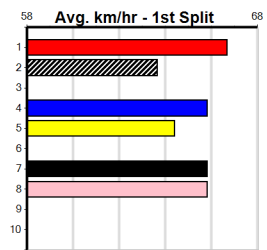

Horsham

3

3:12PM

(VIC time)

HORSHAM DOORS & GLASS

Distance: 410m, Race Type: Mixed 4/5, Total Prizemoney: $3,360
1st: $2,250, 2nd: $690, 3rd: $345, 4th: $75

Watchdog Tips:

Bet:

Form	Box	Wgt	Dist	Track	Date	Time	BON	Margin	1st/2nd (Time)	PIR	Checked	Comment	WR	Split 1	S/P	Grade

1 GAS LANTERN [5]

BK Bitch Mar-22 Sire: FABREGAS Dam: MAGIC LANTERN
Owner(s): A Mooney Trainer: Andrew Mooney (Amherst)
Winning Distances: < 300m (0) 300 - 399m (3) 400 - 499m (3) 500 - 599m (0) 600 - 699m (0) > 700m (0)
Winning Weights: 28.6(1) 28.7(1) 28.8(2) 28.9(1) 29.1(1)

2nd (1)	29.0	410	HOR	R10	30-Apr-24	23.44	23.20	0.50L	TIGGERLONG FLYER (23.41)	Q/11	.	.	.	10.28	$1.80	5
2nd (7)	29.0	410	HOR	R12	07-May-24	23.57	23.12	5.00L	TROPICANA (23.23)	M/23	.	.	.	10.48	$3.20	5
2nd (5)	29.1	410	HOR	R11	14-May-24	23.17	23.14	0.50L	GRAND TOURER (23.14)	Q/11	.	.	VO	10.23	$6.00	X45
4th (3)	28.9	390	BAL	R10	22-May-24	22.36	21.85	7.50L	SHORT AND STUMPY (21.85)	M/44	.	.	.	8.66	$10.60	X34
1st (4)	29.1	390	BAL	R6	12-Jun-24	22.07	22.07	0.50L	TIGGERLONG GAS (22.10)	M/11	.	.	.	8.23	$4.30	X45
2nd (3)	29.1	410	HOR	R11	18-Jun-24	23.78	23.08	4.50L	DANE MULLANE (23.48)	M/12	.	.	.	10.42	$1.90	5H
2nd (3)	29.1	410	HOR	R7	25-Jun-24	23.49	23.07	3.00L	WILLA BALE (23.29)	M/12	.	.	.	10.52	$5.30	5F
3rd (5)	29.0	450	BAL	R12	03-Jul-24	26.04	25.11	7.00L	BLACK SAINT (25.57)	M/332	.	.	.	6.60	$3.70	5

Last 3 wins NOT included above

1st (2)	28.6	425	BEN	R3	16-Mar-24	23.93	23.61	1.25L	ASTON BOLLINGER (24.01)	M/111	.	.	SW	6.46	$4.90	RW
1st (4)	28.7	425	BEN	R9	19-Apr-24	24.38	23.70	0.25L	SUN IN CUBA (24.39)	M/111	.	.	.	6.44	$5.20	RW
1st (8)	28.8	390	BAL	R11	24-Apr-24	22.02	22.02	4.00L	HANDSOME JACK (22.29)	Q/11	.	.	.	8.30	$3.50	5

Box History

Bx	1st	2nd	3rd	4th	5th	6th	7th	8th
1		1	1					
2	1							
3		2						
4	2							
5	1	1	1					
6				1				
7		1	1					
8	2				1	1		

Prize					$16340.00			
Best					NBT			
Starts					19-6-6-3			
Trk/Dts					5-0-5-0			
APM					10551