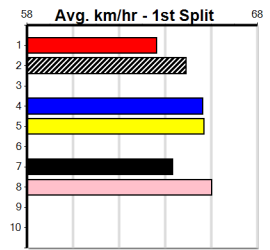

CRYMELON KENNELS

Distance: 410m, Race Type: Grade 5, Total Prizemoney: $2,925
1st: $1,950, 2nd: $600, 3rd: $300, 4th: $75

Watchdog Tips: [ ] [ ] [ ] [ ] Bet: [ ]

ZIPPING SWAZI (NSW)[5]
BK Bitch Jun-21 Sire: ZIPPING GARTH Dam: ZIPPING DIVA
Owner(s): J Tolson
Winning Distances: < 300m (0) 300 - 399m (2) 400 - 499m (3) 500 - 599m (4) 600 - 699m (0) > 700m (0)
Winning Weights: 26.4(1) 26.5(1) 26.7(1) 26.8(1) 27.0(2) 27.2(1) 27.3(1) 27.6(1)
1st (7) 27.3 390 BAL R12 22-Apr-24 22.57 22.24 1.75L BUGS (22.69) M/21 . . . 8.70 $1.60 T3-5
5th (3) 27.2 425 BEN R5 01-May-24 24.57 24.35 2.75L HOLLYWOOD FRANKY M/455 . . . 6.68 $3.20 5
1st (7) 27.0 425 BEN R12 15-May-24 24.31 24.04 6.00L KINIMAKATKA (24.70) Q/111 . . . SW 6.58 $2.10 T3-5
1st (8) 26.8 525 MEP R11 22-May-24 30.88 29.92 0.25L DESTINI REBEL (30.89) M/1111 . . . 5.14 $7.40 T3-5
6th (8) 26.9 525 MEP R10 29-May-24 31.11 29.92 13.00 LEARNED LESSON (30.24) M/3556 . . . 5.22 $19.50 T3-5
1st (8) 27.0 390 BAL R4 02-Jun-24 22.50 22.08 3.5L MR. BROCKIE LEE (22.73) M/11 . . . 8.41 $4.50 T3-5
7th (6) 27.4 390 BAL R10 26-Jun-24 22.69 22.01 8.50L INTEX BALE (22.13) Q/76 . . . 8.69 $28.90 5
5th (1) 27.0 410 HOR R9 02-Jul-24 23.75 23.04 10.00 NEVER ANY DOUBT (23.07) Q/44 . . . 10.72 $65.00 5
Last 3 wins NOT included above
1st (6) 26.7 500 BEN R5 09-Aug-23 28.51 28.17 0.25L BEN OLLIE (28.53) M/112 . . . 6.62 $4.70 T3-RW
1st (1) 27.6 450 BAL R8 30-Oct-23 25.81 25.81 0.50L SIR VALENTINO (25.84) Q/111 . . . 6.65 $7.90 T3-5
1st (7) 27.2 425 BEN R12 17-Apr-24 24.31 24.30 1.00L SOLAR TOBY (24.38) M/111 . . . 6.66 $1.90 5
Trainer: Jason Tolson (Adelaide Lead)

OUR FABIO [5]
BE Dog Jul-19 Sire: COSMIC RUMBLE Dam: SWEET SPUD
Owner(s): S Davis
Winning Distances: < 300m (0) 300 - 399m (4) 400 - 499m (15) 500 - 599m (8) 600 - 699m (1) > 700m (0)
Winning Weights: 32.6(1) 33.0(1) 33.2(3) 33.3(1) 33.4(5) 33.6(4) 33.7(1) 33.8(5) 33.9(1) 34.0(3) 34.1(1) 34.2(1) 34.4(1)
1st (8) 33.4 425 BEN R10 17-May-24 24.36 23.88 1.25L DASH OF SALLY (24.43) M/211 . . . 6.57 $13.30 5
1st (7) 33.2 410 HOR R10 21-May-24 23.54 23.21 3.75L XYLUS BALE (23.79) S/11 . . . SW 10.51 $3.40 VET
6th (3) 33.3 410 HOR R7 28-May-24 23.85 22.94 7.50L HARTNEY (23.33) M/56 . . . 10.61 $22.80 X34
3rd (6) 33.3 410 HOR R10 04-Jun-24 23.43 22.97 5.50L UNCLE ROSCO (23.07) M/22 . . . 10.49 $6.40 X45
3rd (6) 33.9 425 BEN R3 07-Jun-24 24.45 23.85 4.75L BUMPY'S DAD ROY (24.12) M/366 . . . 6.54 $11.50 VETH
6th (7) 33.6 300 HVL R12 16-Jun-24 16.95 16.69 1.00L MAJOR CYCLONE (16.88) M/2 . . . 3.94 $49.00 VET
5th (4) 33.1 410 HOR R9 25-Jun-24 23.93 23.07 4.00L ANNA YOU PEST (23.66) M/77 . . . 10.91 $6.10 5
7th (5) 33.1 410 HOR R9 02-Jul-24 23.84 23.04 11.00 NEVER ANY DOUBT (23.07) M/77 . . . 10.96 $20.60 5
Last 3 wins NOT included above
1st (2) 33.6 450 BAL R12 27-Sep-23 25.59 25.09 1.00L INDY KORIE (25.66) M/111 . . . 6.55 $4.60 VET
1st (5) 34.0 350 HVL R5 24-Dec-23 19.51 18.96 4.50L SONIC DIESEL (19.82) Q/1 . . . 6.53 $5.00 5
1st (7) 34.4 390 SHP R11 01-Apr-24 22.20 21.79 1.75L TROPIC MAN (22.31) M/11 . . . 8.43 $17.70 5
Trainer: Wayne Hooke (Huntly)