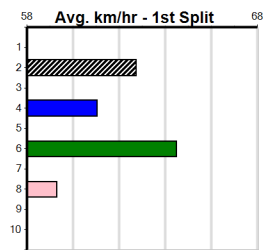

LOCKS CONSTRUCTIONS

Distance: 410m, Race Type: Maiden, Total Prizemoney: $2,535
1st: $1,680, 2nd: $520, 3rd: $260, 4th: $75

Watchdog Tips:

Four empty boxes for watchdog tips.

Bet:

Empty box for bet amount.

Form Box	Wgt	Dist	Track	Date	Time	BON	Margin	1st/2nd (Time)	PIR	Checked	Comment	WR	Split 1	S/P	Grade

1

FLYING TULLY (NSW)[M]
BK Bitch Feb-22 Sire: FLYING RICCIARDO Dam: NICCALI
Owner(s): V Millington Trainer: Victor Millington (Great Western)
Winning Distances: < 300m (0) 300 - 399m (0) 400 - 499m (0) 500 - 599m (0) 600 - 699m (0) > 700m (0)
Winning Weights:

Bx	1st	2nd	3rd	4th	5th	6th	7th	8th
1								
2								
3								
4								
5								
6								
7								
8								

Last 3 wins NOT included above

Prize Best								$0
Starts								FSH
Trk/Dts								0-0-0-0
APM								0

2

SWIFT SUCCESS [M]
BK Bitch Dec-20 Sire: MEPUNGA BLAZER Dam: QUICK KISSES
Owner(s): FULLO (SYN), B Fullerton, M Fullerton Trainer: Barry Fullerton (Red Cliffs)
Winning Distances: < 300m (0) 300 - 399m (0) 400 - 499m (0) 500 - 599m (0) 600 - 699m (0) > 700m (0)
Winning Weights:

Bx	1st	2nd	3rd	4th	5th	6th	7th	8th
1								
2								
3								
4								
5								
6								
7								
8								

Last 3 wins NOT included above

Prize Best								$725.00
Starts								NBT
Trk/Dts								17-0-0-1
APM								13-0-0-1
								73

3

BIG BOY COOPER [M]
BK Dog Jul-22 Sire: SH AVATAR Dam: FAIRYTALE WISH
Owner(s): C Capuano Trainer: Clint Capuano (Anakie)
Winning Distances: < 300m (0) 300 - 399m (0) 400 - 499m (0) 500 - 599m (0) 600 - 699m (0) > 700m (0)
Winning Weights:

Bx	1st	2nd	3rd	4th	5th	6th	7th	8th
1								
2								
3								
4								
5								
6								
7								
8								

Last 3 wins NOT included above

Prize Best								$0.00
Starts								FSH
Trk/Dts								0-0-0-0
APM								0

4

PAW JANELLE (NSW)[M]
FBD Bitch Jul-22 Sire: FERNANDO BALE Dam: DYNA KELLY
Owner(s): B Wheeler Trainer: Robert Camilleri (Lara)
Winning Distances: < 300m (0) 300 - 399m (0) 400 - 499m (0) 500 - 599m (0) 600 - 699m (0) > 700m (0)
Winning Weights:

Bx	1st	2nd	3rd	4th	5th	6th	7th	8th
1								
2								
3								
4								
5								
6								
7								
8								

Last 3 wins NOT included above

Prize Best								$0.00
Starts								NBT
Trk/Dts								5-0-0-0
APM								1-0-0-0
								0

5

BIG WEEKEND (NSW)[M]
BK Dog Feb-22 Sire: FLYING RICCIARDO Dam: NICCALI
Owner(s): V Millington Trainer: Victor Millington (Great Western)
Winning Distances: < 300m (0) 300 - 399m (0) 400 - 499m (0) 500 - 599m (0) 600 - 699m (0) > 700m (0)
Winning Weights:

Bx	1st	2nd	3rd	4th	5th	6th	7th	8th
1								
2								
3								
4								
5								
6								
7								
8								

Last 3 wins NOT included above

Prize Best								$0
Starts								FSH
Trk/Dts								0-0-0-0
APM								0