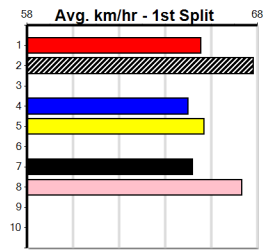

CHS GROUP

Distance: 410m, Race Type: Free For All, Total Prizemoney: $3,360
1st: $2,250, 2nd: $690, 3rd: $345, 4th: $75

Watchdog Tips:

Bet:

Table with columns: Form Box, Wgt, Dist, Track, Date, Time, BON, Margin, 1st/2nd (Time), PIR, Checked, Comment, W/R, Split 1, S/P, Grade

ELUSIVE BARB [3]
BK Dog Feb-22 Sire: HOUDINI BOY Dam: ELUSIVE ANAKE
Owner(s): J Bovett
Trainer: Alfred King (Sulky)
Winning Distances: < 300m (0) 300 - 399m (1) 400 - 499m (5) 500 - 599m (0) 600 - 699m (0) > 700m (0)
Winning Weights: 31.1(1) 31.2(1) 31.3(1) 31.6(2) 31.8(1)
Box History table and Prize Best Starts table included.

DUTCH RIOT [2]
BK Dog Mar-21 Sire: FERNANDO BALE Dam: BLUE SKY RIOT
Owner(s): S Camden-bermingham
Trainer: Colin Bermingham (Mount Mercer)
Winning Distances: < 300m (0) 300 - 399m (0) 400 - 499m (6) 500 - 599m (8) 600 - 699m (0) > 700m (0)
Winning Weights: 32.1(1) 32.2(1) 32.3(1) 32.4(1) 33.1(1) 33.2(1) 33.3(1) 33.4(3) 33.5(2) 33.7(1) 33.9(1)
Box History table and Prize Best Starts table included.

*** VACANT BOX ***
Sire: Dam:
Owner(s):
Trainer:
Winning Distances: < 300m (0) 300 - 399m (0) 400 - 499m (0) 500 - 599m (0) 600 - 699m (0) > 700m (0)
Winning Weights:

MORAINÉ ARNIE [3]
WRBD Dog Jul-21 Sire: FULLY LOADED Dam: MORAINÉ ROSIE
Owner(s): M Keane
Trainer: Mark Keane (Koroit)
Winning Distances: < 300m (0) 300 - 399m (9) 400 - 499m (2) 500 - 599m (0) 600 - 699m (0) > 700m (0)
Winning Weights: 33.7(1) 34.1(2) 34.2(1) 34.3(1) 34.4(1) 34.4(1) 36.0(1) 36.1(2) 36.2(1) 36.9(1)
Box History table and Prize Best Starts table included.

ORSON FURY [4]
BD Dog Apr-21 Sire: ORSON ALLEN Dam: COME ON CHARLIZE
Owner(s): I Bibby
Trainer: Ian Bibby (Warracknabeal)
Winning Distances: < 300m (0) 300 - 399m (0) 400 - 499m (6) 500 - 599m (0) 600 - 699m (0) > 700m (0)
Winning Weights: 29.7(1) 29.8(1) 30.0(1) 30.2(1) 30.6(2)
Box History table and Prize Best Starts table included.

1

2

3

4

5