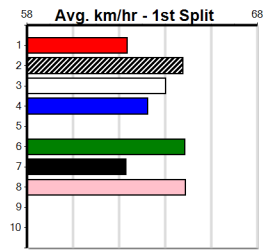

SHIMA SHINE AT STUD

Distance: 410m, Race Type: Mixed 6/7, Total Prizemoney: $2,925
1st: $1,950, 2nd: $600, 3rd: $300, 4th: $75

Watchdog Tips: [ ] [ ] [ ] [ ] Bet: [ ]

Table with columns: Form Box, Wgt, Dist, Track, Date, Time, BON, Margin, 1st/2nd (Time), PIR, Checked, Comment, W/R, Split 1, S/P, Grade

Race 1: SALMON SPRAY [6]
BK Bitch Mar-22 Sire: ASTON DUKE Dam: STARLIGHT JILL
Owner(s): A Mooney
Trainer: Andrew Mooney (Amherst)
Winning Distances: < 300m (0) 300 - 399m (2) 400 - 499m (0) 500 - 599m (0) 600 - 699m (0) > 700m (0)
Winning Weights: 27.5(1) 27.8(1)
Box History table and Prize Best Starts Trk/Dts APM

Race 2: SHE'S ALL GRACE [6]
WBK Bitch Dec-20 Sire: MEPUNGA BLAZER Dam: QUICK KISSES
Owner(s): FULLO (SYN), B Fullerton, M Fullerton
Trainer: Barry Fullerton (Red Cliffs)
Winning Distances: < 300m (0) 300 - 399m (0) 400 - 499m (2) 500 - 599m (0) 600 - 699m (0) > 700m (0)
Winning Weights: 29.4(1) 29.7(1)
Box History table and Prize Best Starts Trk/Dts APM

Race 3: FUNKY FAUN [6]
DKBD Bitch Aug-21 Sire: HARD STYLE RICO Dam: FAUN FLAME
Owner(s): CCL (SYN), C Jackson, C Taylor, L Taylor
Trainer: Cameron Taylor (Neilborough)
Winning Distances: < 300m (0) 300 - 399m (1) 400 - 499m (1) 500 - 599m (0) 600 - 699m (0) > 700m (0)
Winning Weights: 26.9(1) 27.1(1)
Box History table and Prize Best Starts Trk/Dts APM

Race 4: WESTERN BALE (NSW)[6]
BK Dog Jan-22 Sire: BARCIA BALE Dam: WELSLY BALE
Owner(s): B Wheeler
Trainer: Robert Camilleri (Lara)
ENG TRA 2024-07-05
Winning Distances: < 300m (0) 300 - 399m (1) 400 - 499m (1) 500 - 599m (0) 600 - 699m (0) > 700m (0)
Winning Weights: 36.0(1) 36.3(1)
Box History table and Prize Best Starts Trk/Dts APM

Race 5: *** VACANT BOX ***
Sire: Dam:
Owner(s):
Trainer:
Winning Distances: < 300m (0) 300 - 399m (0) 400 - 499m (0) 500 - 599m (0) 600 - 699m (0) > 700m (0)
Winning Weights:
Box History