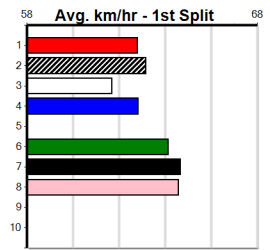

WEBBICON MARINE

Distance: 410m, Race Type: Grade 5, Total Prizemoney: $2,925
1st: $1,950, 2nd: $600, 3rd: $300, 4th: $75

Watchdog Tips:

Bet:

Form Box	Wgt	Dist	Track	Date	Time	BON	Margin	1st/2nd (Time)	PIR	Checked	Comment	WR	Split 1	S/P	Grade

1

CRYMELON COMET [5]
RBD Dog Apr-19 Sire: HAWK ALONE Dam: CRYMELON HOLLY
Owner(s): I Bibby Trainer: Ian Bibby (Warracknabeal)
Winning Distances: < 300m (0) 300 - 399m (0) 400 - 499m (12) 500 - 599m (0) 600 - 699m (0) > 700m (0)
Winning Weights: 31.0(1) 31.1(2) 31.3(2) 31.5(1) 31.6(1) 31.8(2) 32.1(1) 32.5(1) 33.3(1)

4th (3)	31.1	410	HOR	R11	07-May-24	23.80	23.12	6.50L NAPIER BALE (23.37)	Q/88	.	.	.	10.85	$58.10	5
5th (6)	31.1	485	HOR	R8	14-May-24	28.05	27.09	14.00 JETSTREAM ICON (27.09)	S/886	.	.	.	7.02	$67.60	X45
3rd (7)	31.0	410	HOR	R9	21-May-24	23.73	23.21	4.00L ORSON FURY (23.47)	M/64	.	.	.	10.79	$48.50	5
6th (6)	31.0	410	HOR	R3	28-May-24	23.82	22.94	12.00 RAPIDFIRE GIRL (23.02)	M/66	.	.	.	11.02	$63.80	5
5th (7)	31.3	410	HOR	R12	04-Jun-24	23.79	22.97	4.75L PRESS START (23.47)	M/88	.	.	.	10.89	$45.40	5
6th (6)	31.3	410	HOR	R4	18-Jun-24	23.91	23.08	6.00L BRUTAL POWER (23.51)	S/86	.	.	.	10.83	$93.70	5
2nd (1)	31.4	400	MTG	R12	27-Jun-24	23.51	23.08	0.50L CADILLAC LANDAU (23.48)	.	.	.	.	11.12	$6.00	RW
1st (8)	31.0	400	MTG	R7	04-Jul-24	23.72	23.23	2.25L CADILLAC LLOYD (23.89)	0	.	.	.	11.34	$7.00	RW

Last 3 wins NOT included above

1st (3)	31.1	485	HOR	R8	20-Dec-22	26.87	26.87	4.50L WAR TIME NOVELTY (27.18)	Q/111	.	SW	.	6.64	$7.20	X45
1= (1)	32.1	410	HOR	R5	07-Feb-23	23.16	22.95	1.5L CRYMELON COMET/WEST	M/53	.	.	.	10.60	$2.90	5
1st (1)	31.5	410	HOR	R12	05-Nov-23	23.28	23.03	2.75L CONFER (23.46)	M/22	.	.	.	10.61	$5.50	T3-5

Box History

Bx	1st	2nd	3rd	4th	5th	6th	7th	8th
1	2	3	5		2	4	1	
2	1	1	4	2	1	2		2
3	4	3	1	4	2	2	3	
4	1	2	3	2	4	1		1
5	1	2	2	1	2	3	4	
6		3	3	2	5	1	1	1
7	2	2	5	3	5		4	1
8	1	1		3	1			1

Prize Best	$52993.57
Starts	23.16(1)-7/2/23
Trk/Dts	125-12-17-23
APM	46-3-6-11
	2663