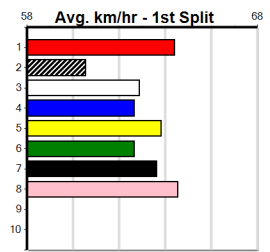

Horsham
10
5:26PM
(VIC time)

WATTS PRICE ACCOUNTANTS

Distance: 410m, Race Type: Grade 7, Total Prizemoney: $2,925
1st: $1,950, 2nd: $600, 3rd: $300, 4th: $75

Watchdog Tips: ☐ ☐ ☐ ☐ ☐ **Bet:** ☐

Form Box	Wgt	Dist	Track	Date	Time	BON	Margin	1st/2nd (Time)	PIR	Checked	Comment	WR	Split 1	S/P	Grade	
BOONDOCKS [7]																
BK	Dog	Jan-22		Sire: FLYING RICCIARDO				Dam: SUBCONSCIOUS				Trainer: Mark Keane (Koroit)				
Owner(s): S Elsum																
Winning Distances: < 300m (0) 300 - 399m (0) 400 - 499m (1) 500 - 599m (0) 600 - 699m (0) > 700m (0)																
Winning Weights: 34.8(1)																
3rd (6)	35.8	350	HVL	R5	13-Dec-23	19.74	19.19	2.25L	ROCK THE MARJEN (19.60)	S/6	.	.	W	6.86	$2.90 M	
1st (6)	34.8	425	BEN	R1	20-Dec-23	24.58	24.00	2.75L	HILLBILLY ROCKY (24.77)	M/431	.	.	SW	6.73	$3.00 T3-M	
3rd (6)	34.8	390	WBL	R9	11-Jan-24	22.55	21.91	1.5L	TOMMY FROM MARS/SWEET S/43	.	.	.	.	8.83	$11.00 X67	
6th (3)	34.6	400	GEL	R9	19-Jan-24	23.06	22.57	6.50L	NIMBLE BENNY (22.62)	M/66	.	.	W	8.75	$23.60 X67	
6th (1)	34.8	390	WBL	R3	25-Jan-24	22.62	22.02	6.50L	CANYA SUPERSONIC (22.18)	S/87	.	.	.	9.16	$18.40 X67	
6th (6)	34.8	390	WBL	R10	07-Feb-24	22.48	21.78	4.25L	BRONELLY SASS (22.19)	S/86	.	.	.	8.89	$19.90 X67	
6th (1)	33.8	350	HVL	R3	23-Jun-24	20.20	19.02	12.00	I'M WHAT'S NEXT (19.38)	S/5	.	.	.	6.82	$18.80 X67	
6th (2)	33.7	390	WBL	R4	27-Jun-24	22.70	22.05	8.50L	ASTON ZINGARA (22.13)	S/77	.	.	W	8.98	$50.80 X67H	
Last 3 wins NOT included above																
Box History																
Bx	1st	2nd	3rd	4th	5th	6th	7th	8th								
1								2								
2								1								
3								1								
4																
5																
6	1	1	2					1								
7																
8																
Prize								$2080.00								
Best								FSH								
Starts								9-1-1-2								
Trk/Dts								0-0-0-0								
APM								476								

BARELLEN LACE [7]																
BEBD	Bitch	Apr-22		Sire: FERAL FRANKY				Dam: BARELLEN PEARL				Trainer: Alfred King (Sulky)				
Owner(s): A King																
Winning Distances: < 300m (0) 300 - 399m (1) 400 - 499m (0) 500 - 599m (0) 600 - 699m (0) > 700m (0)																
Winning Weights: 27.4(1)																
8th (3)	28.0	410	HOR	R1	07-May-24	24.57	23.12	13.00	PAW LARRY (23.70)	M/88	.	.	.	11.38	$25.40 M	
8th (5)	27.9	410	HOR	R1	14-May-24	24.51	23.14	10.00	PAW ERINA (23.82)	M/78	.	.	.	10.99	$51.10 M	
7th (2)	27.9	390	BAL	R3	19-May-24	23.55	22.47	13.00	FAST LEGS (22.66)	M/76	.	.	.	9.12	$26.30 T3-M	
7th (6)	27.5	425	BEN	R1	12-Jun-24	26.18	23.95	16.00	ARGYLE PANDORA (25.09)	M/667	.	.	.	6.88	$7.80 M	
1st (6)	27.4	390	BAL	R2	23-Jun-24	22.48	22.22	4.75L	TWISTED FIZZER (22.81)	M/11	.	.	SW	8.65	$50.90 T3-M	
5th (3)	27.4	400	GEL	R9	02-Jul-24	23.40	22.88	7.50L	ABSOLUTELY FRANK (22.88)	M/65	.	.	.	8.91	$9.70 7	
Last 3 wins NOT included above																
Box History																
Bx	1st	2nd	3rd	4th	5th	6th	7th	8th								
1																
2								1								
3								1								
4																
5																
6	1							1								
7																
8																
Prize								$1000.00								
Best								NBT								
Starts								6-1-0-0								
Trk/Dts								2-0-0-0								
APM								1000