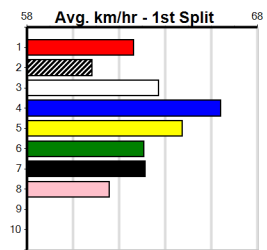

Horsham

5

3:47PM

(VIC time)

WARRACK BUTCHERY (1-3 WINS)

Distance: 485m, Race Type: Restricted Win, Total Prizemoney: $3,340
1st: $2,230, 2nd: $690, 3rd: $345, 4th: $75

Watchdog Tips:

Bet:

Form Box	Wgt	Dist	Track	Date	Time	BON	Margin	1st/2nd (Time)	PIR	Checked	Comment	WR	Split 1	S/P	Grade

PSYCHO BUDDY [7]

BD Dog Jul-22 Sire: SH AVATAR Dam: FAIRYTALE WISH

Owner(s): C Capuano

Winning Distances: < 300m (0) 300 - 399m (0) 400 - 499m (1) 500 - 599m (0) 600 - 699m (0) > 700m (0)

Winning Weights: 31.7(1)

Pos	Box	Wgt	Dist	Track	Date	Time	BON	Margin	1st/2nd (Time)	PIR	Checked	Comment	WR	Split 1	S/P	Grade
5th	(7)	32.5	410	HOR	R1	19-Apr-24	23.96	23.40	2.75L RUXTON SPICE (23.78)	S/77				10.90	$16.80	M
5th	(4)	32.0	410	HOR	R2	23-Apr-24	24.17	23.26	8.00L ZAPPER BALE (23.62)	M/77				11.31	$7.50	M
6th	(8)	32.1	400	GEL	R3	27-Apr-24	23.19	22.35	8.00L BLANK SLATE (22.65)	M/66				8.79	$11.80	M
2nd	(4)	31.9	460	GEL	R3	07-May-24	26.07	25.79	1.5L WHATEVER HE SAID (25.96)	M/322				6.80	$12.10	M
7th	(5)	31.7	400	GEL	R1	01-Jun-24	24.05	22.41	15.00 WINTER BALE (23.05)	M/56				8.90	$3.50	M
2nd	(8)	31.7	400	GEL	R1	04-Jun-24	23.17	22.69	2.75L SUDOKU JAXON (22.99)	S/64				8.86	$3.20	M
1st	(1)	31.7	450	BAL	R1	23-Jun-24	25.52	25.50	6.50L I'M A TREASURE (25.96)	M/211				6.73	$2.40 T3-M	
5th	(5)	31.6	525	MEP	R2	03-Jul-24	30.63	29.83	3.25L WHITE OWL (30.40)	M/4555				5.35	$22.30	7

Last 3 wins NOT included above

Box History

Bx	1st	2nd	3rd	4th	5th	6th	7th	8th
1	1							
2								
3								
4		1			1			
5					1		1	
6								
7						1		
8		1		1		1		

Prize Best Starts Trk/Dts APM

$1875.00
FSTD
10-1-2-1
0-0-0-0
1653

PAW LOUIS (NSW)[6]

BK Dog Jul-22 Sire: JS FLAMIN ACE Dam: DYNA ADRIA

Owner(s): B Wheeler

Winning Distances: < 300m (0) 300 - 399m (0) 400 - 499m (2) 500 - 599m (0) 600 - 699m (0) > 700m (0)

Winning Weights: 28.6(1) 28.7(1)

Pos	Box	Wgt	Dist	Track	Date	Time	BON	Margin	1st/2nd (Time)	PIR	Checked	Comment	WR	Split 1	S/P	Grade
3rd	(5)	29.0	390	WBL	R1	23-May-24	22.57	22.06	4.75L TECTONIC (22.25)	M/55				9.12	$3.00	M
6th	(5)	28.6	450	BAL	R9	31-May-24	26.26	24.81	8.00L RIVIA ZORO (25.72)	M/777				7.03	$5.20	M
1st	(8)	28.6	410	HOR	R1	04-Jun-24	23.50	22.97	2.50L BLACK STATESMAN (23.66)	S/32				10.67	$5.90	M
7th	(5)	28.4	450	TRA	R2	14-Jun-24	26.13	25.09	15.00 HIGHLAND WARRIOR (25.09)	M/667		VO		6.89	$3.50	RW
3rd	(5)	28.9	485	HOR	R7	18-Jun-24	27.86	27.26	2.00L JED'S MEMORY (27.73)	Q/311				6.66	$20.40	RW
8th	(4)	28.8	435	SLE	R2	26-Jun-24	25.28	24.20	11.00 PAW MANNY (24.57)	M/888				5.58	$6.20	7
2nd	(7)	28.8	450	BAL	R5	30-Jun-24	25.63	25.54	1.5L DAD'S JAM DONUT (25.54)	M/533				6.81	$5.10	T3-7
1st	(6)	28.7	435	SLE	R2	03-Jul-24	24.97	24.41	1.75L JUST LIKE AUDREY (25.08)	M/753			R	5.49	$6.50	7

Last 3 wins NOT included above

Box History

Bx	1st	2nd	3rd	4th	5th	6th	7th	8th
1								
2								
3			1					
4								1
5			2			1	1	1
6	1							
7		1						
8	1							

Prize Best Starts Trk/Dts APM

$4815.00
NBT
9-2-1-3
1-0-0-1
4375