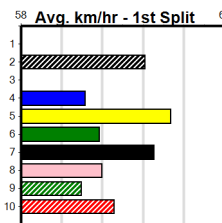

VALE CEASER COSTA

Distance: 400m, Race Type: Maiden, Total Prizemoney: $2,535
1st: $1,680, 2nd: $520, 3rd: $260, 4th: $75

1

6:43PM
(VIC time)

Watchdog Tips: **0 0 0 0** Bet: .

Form	Box	Weight	Dist	Track	Date	Time	BON	Margin	1st/2nd (Time)	PIR	Checked	Comment	W/R	Split 1	S/P	Grade
1	VIVA LA VIDA [M]															
BE	B	Feb-22	BERNARDO						JUNIPER PEARL							
Trainer: Brett Mackie (Tooradin) Owner(s): A Lie																
<table border="1"> <thead> <tr><th colspan="8">Winning Boxes</th></tr> <tr><th>1</th><th>2</th><th>3</th><th>4</th><th>5</th><th>6</th><th>7</th><th>8</th></tr> </thead> <tbody> <tr><td>Prize</td><td></td><td></td><td></td><td></td><td></td><td></td><td>$0</td></tr> <tr><td>Best</td><td></td><td></td><td></td><td></td><td></td><td></td><td>FSH</td></tr> <tr><td>Starts</td><td></td><td></td><td></td><td></td><td></td><td></td><td>0-0-0-0</td></tr> <tr><td>Trk/Dst</td><td></td><td></td><td></td><td></td><td></td><td></td><td>0-0-0-0</td></tr> <tr><td>APM</td><td></td><td></td><td></td><td></td><td></td><td></td><td>$0</td></tr> </tbody> </table>																
2	SPICY ASSASSIN [M]															
BD	D	Dec-22	FLYING RICCIARDO						ZIPPING ANNABEL							
Trainer: Belinda Connolly (Caldermeade) Owner(s): D Kerr																
<table border="1"> <thead> <tr><th colspan="8">Winning Boxes</th></tr> <tr><th>1</th><th>2</th><th>3</th><th>4</th><th>5</th><th>6</th><th>7</th><th>8</th></tr> </thead> <tbody> <tr><td>Prize</td><td></td><td></td><td></td><td></td><td></td><td></td><td>$0.00</td></tr> <tr><td>Best</td><td></td><td></td><td></td><td></td><td></td><td></td><td>FSH</td></tr> <tr><td>Starts</td><td></td><td></td><td></td><td></td><td></td><td></td><td>1-0-0-0</td></tr> <tr><td>Trk/Dst</td><td></td><td></td><td></td><td></td><td></td><td></td><td>0-0-0-0</td></tr> <tr><td>APM</td><td></td><td></td><td></td><td></td><td></td><td></td><td>$0</td></tr> </tbody> </table>																
3	DAINTREE PEGGY [M]															
BD	B	Dec-22	TOMMY SHELBY						PERSIAN GODDESS							
Trainer: Gary Joske (Yinnar) Owner(s): LUCKY ELEVEN (SYN), K Joske, G Joske																
<table border="1"> <thead> <tr><th colspan="8">Winning Boxes</th></tr> <tr><th>1</th><th>2</th><th>3</th><th>4</th><th>5</th><th>6</th><th>7</th><th>8</th></tr> </thead> <tbody> <tr><td>Prize</td><td></td><td></td><td></td><td></td><td></td><td></td><td>$0</td></tr> <tr><td>Best</td><td></td><td></td><td></td><td></td><td></td><td></td><td>FSH</td></tr> <tr><td>Starts</td><td></td><td></td><td></td><td></td><td></td><td></td><td>0-0-0-0</td></tr> <tr><td>Trk/Dst</td><td></td><td></td><td></td><td></td><td></td><td></td><td>0-0-0-0</td></tr> <tr><td>APM</td><td></td><td></td><td></td><td></td><td></td><td></td><td>$0</td></tr> </tbody> </table>																
4	VALENCIA LILLY [M]															
BE	B	Oct-21	FERNANDO BALE						COURTING							
Trainer: Jennifer Gieschen (Valencia Creek) Owner(s): J Gieschen																
<table border="1"> <thead> <tr><th colspan="8">Winning Boxes</th></tr> <tr><th>1</th><th>2</th><th>3</th><th>4</th><th>5</th><th>6</th><th>7</th><th>8</th></tr> </thead> <tbody> <tr><td>Prize</td><td></td><td></td><td></td><td></td><td></td><td></td><td>$1,450.00</td></tr> <tr><td>Best</td><td></td><td></td><td></td><td></td><td></td><td></td><td>FSH</td></tr> <tr><td>Starts</td><td></td><td></td><td></td><td></td><td></td><td></td><td>7-0-2-1</td></tr> <tr><td>Trk/Dst</td><td></td><td></td><td></td><td></td><td></td><td></td><td>0-0-0-0</td></tr> <tr><td>APM</td><td></td><td></td><td></td><td></td><td></td><td></td><td>$1435</td></tr> </tbody> </table>																
5	MINH ALFIE (SA)[M]															
BK	D	Sep-21	SPRING GUN						DAISY MAREE							
Trainer: Terence Bailey (Cranbourne South) Owner(s): T Bailey																
<table border="1"> <thead> <tr><th colspan="8">Winning Boxes</th></tr> <tr><th>1</th><th>2</th><th>3</th><th>4</th><th>5</th><th>6</th><th>7</th><th>8</th></tr> </thead> <tbody> <tr><td>Prize</td><td></td><td></td><td></td><td></td><td></td><td></td><td>$300.00</td></tr> <tr><td>Best</td><td></td><td></td><td></td><td></td><td></td><td></td><td>FSH</td></tr> <tr><td>Starts</td><td></td><td></td><td></td><td></td><td></td><td></td><td>2-0-0-1</td></tr> <tr><td>Trk/Dst</td><td></td><td></td><td></td><td></td><td></td><td></td><td>0-0-0-0</td></tr> <tr><td>APM</td><td></td><td></td><td></td><td></td><td></td><td></td><td>$300</td></tr> </tbody> </table>																
6	BARRETOS [M]															
WBE	D	Nov-22	AUSSIE INFRARED						POISE							
Trainer: Matthew Clark (Briagolong) Owner(s): Loganzara (SYN), B Clark, L Okeeffe