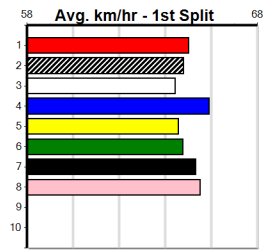

SHIMA SHINE AT STUD

Distance: 400m, Race Type: Grade 5, Total Prizemoney: $2,925
1st: $1,950, 2nd: $600, 3rd: $300, 4th: $75

Watchdog Tips:

Bet:

Form	Box	Wgt	Dist	Track	Date	Time	BON	Margin	1st/2nd (Time)	PIR	Checked	Comment	WR	Split 1	S/P	Grade

1

RADEBE [5]
BK Dog Nov-20 **Sire: ZAMBORA BROCKIE** **Dam: MISS DEE MEADOWS** **Trainer: Steven Van oirschot (Moe South)**
Owner(s): S Van oirschot
Winning Distances: < 300m (0) 300 - 399m (4) 400 - 499m (5) 500 - 599m (0) 600 - 699m (0) > 700m (0)
Winning Weights: 31.2(1) 31.6(1) 31.7(1) 31.8(1) 32.0(1) 32.6(1) 32.8(1) 33.1(1) 33.5(1)

2nd (2)	32.7	395	TRA	R7	07-Feb-24	22.20	21.83	1.5L	MARINO (22.11)	M/322				3.81	$5.80	5
1st (4)	32.8	400	WGL	R12	13-Feb-24	22.56	22.48	1.25L	HANDSOME IS (22.64)	Q/21				8.26	$9.60	5
8th (5)	33.0	400	GEL	R8	19-Feb-24	23.59	22.55	14.00	STROMBOLI (22.65)	M/67				8.67	$5.70	5
7th (3)	33.0	395	TRA	R4	23-Feb-24	22.79	22.04	9.00L	PLAY THE VICTIM (22.18)	M/665				3.86	$8.30	5H
6th (5)	33.6	400	WGL	R10	25-Mar-24	23.33	22.46	5.50L	LITTLE EDWARD (22.97)	M/46				8.58	$43.10	4
1st (6)	33.5	395	TRA	R5	03-Apr-24	22.48	22.16	0.75L	HOT LIPS (22.52)	M/311				3.77	$15.60	5
2nd (2)	33.1	390	SHP	R12	08-Apr-24	22.31	21.71	1.25L	SPOILER ALERT (22.23)	M/33				8.51	$3.10	5
7th (4)	33.5	400	WGL	R10	16-Apr-24	23.29	22.24	7.00L	CLASSY KAYLA (22.83)	M/77				8.84	$27.80	X45

Last 3 wins NOT included above

1st (1)	32.6	400	WGL	R8	20-Jun-23	22.83	22.52	0.75L	AWAKENING DAWN (22.88)	M/21				8.43	$40.10	FFA
1st (3)	31.7	390	BAL	R7	30-Sep-23	22.35	22.04	1.00L	CELTIC BOUY (22.41)	M/11				8.48	$8.00	5
1st (3)	33.1	350	TRA	R3	20-Dec-23	19.87	19.56	4.00L	BELLA DREAMTIME (20.14)	M/31				6.59	$7.00	5

Box History

Bx	1st	2nd	3rd	4th	5th	6th	7th	8th
1	2	2	2	2			1	
2		2			2			1
3	2					2	2	1
4	2	1			1			1
5		2		2		3	1	1
6	1		2	3				
7	1			1	2	4		1
8	1	1		1				1

Prize Best Starts Trk/Dts APM
$22115.00
22.56(4)-13/2/24
54-9-8-4
17-5-1-1
3992

2

PLAY LAB [5]
BE Dog May-22 **Sire: TOMMY SHELBY** **Dam: INVICTUS LOUIE** **Trainer: John Jarkis (Lang Lang East)**
Owner(s): J Jarkis
Winning Distances: < 300m (0) 300 - 399m (1) 400 - 499m (2) 500 - 599m (0) 600 - 699m (0) > 700m (0)
Winning Weights: 30.6(1) 31.0(1) 31.3(1)

4th (7)	31.0	400	WGL	R3	09-Apr-24	22.84	22.19	9.50L	UNLEASH IN MIAMI (22.19)	M/22				8.37	$20.80	X67
1st (8)	31.0	350	HVL	R3	05-May-24	19.79	19.09	1.00L	LUXFORD (19.86)	Q/1				6.58	$1.60	X67H
3rd (8)	31.0	350	HVL	R3	12-May-24	19.76	19.33	4.00L	HIGH END CASH (19.50)	M/3				6.59	$10.80	X67F
2nd (5)	30.9	395	TRA	R7	17-May-24	22.45	21.87	0.75L	ROBBIE LEE ROSE (22.41)	M/111				3.81	$2.70	X67
4th (7)	31.5	400	WGL	R9	28-May-24	23.47	22.34	6.00L	ASTON IMAGE (23.08)	M/24				8.67	$2.60	X67
1st (8)	31.3	435	SLE	R9	05-Jun-24	24.82	24.37	1.00L	SMOOTH COLLINDA (24.89)	M/111				5.38	$4.20	6G
4th (6)	31.0	460	WGL	R7	11-Jun-24	26.48	25.67	5.00L	JOROGUMO (26.13)	M/644				6.72	$17.20	5H
8th (8)	31.1	460	WGL	R6	18-Jun-24	26.55	25.51	8.50L	WHATEVER TESS (25.96)	M/666				6.76	$8.90	RWH

Last 3 wins NOT included above

1st (7)	30.6	400	WGL	R2	16-Jan-24	22.89	22.27	1.5L	MAYBE EVEN YOU (22.99)	M/11		SW		8.54	$2.20	M

Box History

Bx	1st	2nd	3rd	4th	5th	6th	7th	8th
1								
2								
3								
4								
5		1						
6				1				1
7	1			2				
8	2		1					1

Prize Best Starts Trk/Dts APM
$6750.00
22.89(7)-16/1/24
10-3-1-1
3-1-0-0
4728