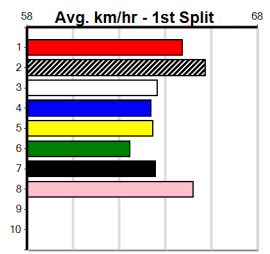

Owner(s):

Winning Distances: < 300m (0) 300 - 399m (0) 400 - 499m (0) 500 - 599m (0) 600 - 699m (0) > 700m (0)

Winning Weights:

Box History

SPORTSBET GO THE BLUE DOG

Distance: 400m, Race Type: Grade 5, Total Prizemoney: \$2,925
 1st: \$1,950, 2nd: \$600, 3rd: \$300, 4th: \$75