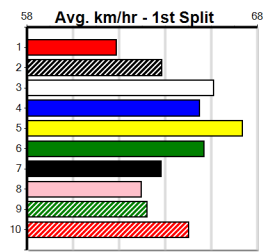

OAKS SUPER BOX FOR HIRE

Distance: 460m, Race Type: Mixed 4/5, Total Prizemoney: $3,360
1st: $2,250, 2nd: $690, 3rd: $345, 4th: $75

Watchdog Tips:

Bet:

Form Box Wgt Dist Track Date Time BON Margin 1st/2nd (Time) PIR Checked Comment WR Split 1 S/P Grade

CINTA'S GIFT [4] WBK Bitch Feb-21 Sire: ORSON ALLEN Dam: SPOT ON CINTA Trainer: Sandra Collins (Hazelwood)
Winning Distances: < 300m (0) 300 - 399m (0) 400 - 499m (6) 500 - 599m (1) 600 - 699m (0) > 700m (0)
Winning Weights: 30.9(1) 31.0(1) 31.5(1) 31.6(1) 31.7(1) 31.9(1) 32.2(1)
6th (1) 32.1 450 TRA R7 01-May-24 25.37 24.86 3.5L MILLARA'S MONEY (25.13) M/546 . . . 6.75 $8.10 5
1st (8) 31.9 450 TRA R8 06-May-24 25.21 24.96 0.75L TAMMY (25.26) M/221 . . . 6.75 $3.40 T3-5
4th (7) 31.4 450 TRA R10 15-May-24 25.56 24.64 6.50L DR. EVERGREEN (25.11) M/444 . . . 6.80 $11.20 5NP
5th (4) 31.3 435 SLE R10 22-May-24 25.16 24.63 7.00L PROJECTOR (24.69) M/653 . . . 5.52 $8.20 5
4th (4) 31.4 435 SLE R5 27-May-24 25.08 24.27 7.00L PROJECTOR (24.61) M/865 . . . 5.49 $13.00 5
2nd (3) 31.4 450 TRA R8 03-Jun-24 25.92 25.80 2.00L SQUIGGLY PAPA (25.80) M/542 . . . 6.90 $4.20 5
4th (5) 31.6 435 SLE R11 19-Jun-24 25.13 24.41 3.25L SARAH STARFISH (24.91) M/844 . . . 5.41 $15.00 5
2nd (3) 31.7 435 SLE R7 03-Jul-24 24.81 24.41 1.75L DAN DAN (24.69) M/333 . . . 5.36 $14.10 5NP
Last 3 wins NOT included above
1st (8) 31.7 460 WGL R8 11-May-23 26.32 26.28 3.5L WAVES CRASHING (26.56) M/531 . . . 6.73 $1.90 5
1st (4) 31.0 515 SAP R7 25-Jun-23 29.70 29.49 5.00L SHAMELESS (30.04) M/2211 . . . 5.14 $9.70 5
1st (5) 32.2 460 WGL R9 05-Oct-23 26.27 25.69 3.75L JESSIE INTENTION (26.52) Q/111 . . . SW 6.59 $4.80 5

Box History table for CINTA'S GIFT [4] with columns Bx, 1st, 2nd, 3rd, 4th, 5th, 6th, 7th, 8th and Prize Best Starts Trk/Dts APM.

COLLINDA RISE [5] BK Bitch Sep-21 Sire: BERNARDO Dam: AUDACIOUS BELL Trainer: Stephanie Tyler (Boisdale)
Winning Distances: < 300m (0) 300 - 399m (1) 400 - 499m (4) 500 - 599m (0) 600 - 699m (0) > 700m (0)
Winning Weights: 27.3(2) 27.4(1) 27.6(2)
3rd (6) 27.2 395 TRA R9 01-May-24 22.28 21.88 4.00L BLITZ (22.01) M/354 . . . 3.72 $10.30 5
2nd (8) 27.1 435 SLE R11 05-May-24 24.72 24.32 2.00L AYLAROSE (24.59) M/122 . . . 5.24 $4.00 5
4th (6) 27.4 435 SLE R5 05-Jun-24 24.96 24.37 5.50L BLUEY LA LA (24.60) Q/244 . . . 5.27 $6.50 5
2nd (7) 27.3 435 SLE R11 09-Jun-24 24.97 24.34 4.50L DR. BENEDICT (24.66) S/633 . . . 5.44 $4.20 5
1st (7) 27.6 435 SLE R10 16-Jun-24 24.50 24.37 1.25L HAY RILEY (24.57) Q/111 . . . 5.16 $8.50 5
1st (6) 27.3 395 TRA R6 21-Jun-24 22.18 22.01 3.00L BIG TRUCKER (22.38) Q/1111 . . . 3.71 $5.30 X45
4th (2) 27.7 435 SLE R8 26-Jun-24 24.52 24.20 4.75L LAMIA MILA (24.20) Q/344 . . . 5.20 $31.10 FFA
3rd (8) 27.3 400 WGL R11 02-Jul-24 23.31 22.51 3.5L TRICKSTER'S HALO (23.08) M/34 . . . SW 8.53 $5.10 5
Last 3 wins NOT included above
1st (3) 27.4 400 WGL R1 14-Mar-24 22.95 22.79 6.00L FREAKY FREDDIE (23.34) Q/11 . . . 8.47 $1.80 T3-M
1st (7) 27.6 435 SLE R4 27-Mar-24 24.94 24.59 3.00L BEAR HAND (25.15) Q/111 . . . $8.50 7
1st (6) 27.3 435 SLE R9 24-Apr-24 24.73 24.60 1.25L BIG LEX (24.82) M/111 . . . 5.28 $4.70 X67