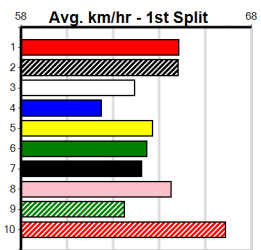

SPORTSBET FINAL

Distance: 400m, Race Type: Mixed 6/7 Final, Total Prizemoney: $3,360
1st: $2,250, 2nd: $690, 3rd: $345, 4th: $75

Watchdog Tips: [ ] [ ] [ ] [ ] Bet: [ ]

Form Box Wgt Dist Track Date Time BON Margin 1st/2nd (Time) PIR Checked Comment W/R Split 1 S/P Grade

1 ELENA'S JEBRYNAH (NSW)[6]
BK Bitch Feb-22 Sire: WOW Dam: LITTLE JEBRYNAH
Owner(s): B Sykes
Trainer: Bryan Sykes (Upper Beaconsfield)
Winning Distances: < 300m (0) 300 - 399m (0) 400 - 499m (2) 500 - 599m (0) 600 - 699m (0) > 700m (0)
Winning Weights: 26.0(1) 26.1(1)
6th (7) 25.8 435 SLE R2 24-Jan-24 25.48 24.31 12.00 DR. HARRIS (24.68) M/665 . . . 5.43 $7.80 M
1st (4) 26.0 400 WGL R1 30-Jan-24 22.76 22.39 2.75L HAPPY SHOSHONE (22.93) Q/11 . . . 8.35 $7.80 M
4th (2) 26.1 400 WGL R9 11-Jun-24 23.38 22.72 4.25L UNSURPASSED (23.09) M/44 . . . 8.52 $3.80 X67
1st (8) 26.1 400 WGL R3 25-Jun-24 22.68 22.51 2.00L SAND DUNES (22.81) M/11 . . . 8.44 $2.70 7
3rd (3) 26.0 400 WGL R4 02-Jul-24 23.51 22.51 0.50L RIO BORIS (23.48) M/11 . . . 8.63 $1.80 X67H

Box History
Bx 1st 2nd 3rd 4th 5th 6th 7th 8th
1 1
2 1
3 1
4 1
5 1
6 1
7 1
8 1
Prize Best $4005.00
Starts 22.68(8)-25/6/24
Trk/Dts 5-2-0-1
APM 4-2-0-1 2997

2 PERCIVAL [6]
BK Dog Jan-22 Sire: ZAMBORA BROCKIE Dam: BESSIE'S DAISY
Owner(s): S Stockdale
Trainer: Billy Stockdale (Fulham)
Winning Distances: < 300m (0) 300 - 399m (2) 400 - 499m (0) 500 - 599m (0) 600 - 699m (0) > 700m (0)
Winning Weights: 29.8(1) 30.0(1)
2nd (4) 29.6 350 TRA R1 07-Jun-24 20.29 19.65 2.25L ZULU WOLF (20.14) M/12 . . . 6.66 $8.00 M
1st (4) 29.8 350 TRA R1 12-Jun-24 20.12 19.75 1.5L GOT FLAIR (20.20) Q/11 . . . SW . 6.68 $2.60 M
1st (7) 30.0 350 TRA R2 21-Jun-24 19.98 19.98 4.00L RIO WHIZZER (20.26) M/111 . . . 6.65 $4.10 X67
2nd (8) 29.4 400 WGL R2 02-Jul-24 23.40 22.51 4.25L HERE HUGO (23.10) M/22 . . . 8.56 $2.60 X67H

Box History
Bx 1st 2nd 3rd 4th 5th 6th 7th 8th
1 1
2 1
3 1
4 1 1
5 1
6 1
7 1
8 1
Prize Best $4750.00
Starts NBT
Trk/Dts 4-2-2-0
APM 1-0-1-0 4750

3 ROYAL PRIDE [6]
BK Dog Mar-22 Sire: SHIMA SHINE Dam: LAKEVIEW ISLA
Owner(s): BGB SYN (SYN), G Elston, B Elston
Trainer: Bree Elston (Sale)
Winning Distances: < 300m (0) 300 - 399m (0) 400 - 499m (2) 500 - 599m (0) 600 - 699m (0) > 700m (0)
Winning Weights: 36.7(1) 36.8(1)
6th (1) 37.1 435 SLE R1 08-May-24 25.55 24.32 12.00 PAW BRADLEY (24.73) Q/555 . . . 5.50 $5.70 M
1st (6) 36.7 435 SLE R1 26-May-24 24.84 24.46 1.00L SAND DUNES (24.90) M/111 . . . SW . 5.27 $8.10 M
3rd (3) 37.1 435 SLE R4 05-Jun-24 24.97 24.37 2.25L RYDER'S MAGIC (24.81) M/222 . . . 5.30 $7.00 7
1st (2) 36.8 435 SLE R2 16-Jun-24 24.91 24.37 0.75L KEEP ME CLOSE (24.96) Q/111 . . . 5.23 $7.40 7
2nd (2) 36.8 435 SLE R3 23-Jun-24 24.84 24.37 1.00L DR. LETTIE (24.78) M/111 . . . 5.26 $4.20 X67
3rd (3) 36.8 400 WGL R3 02-Jul-24 23.46 22.51 6.00L SORRY I'M LATE (23.04) S/63 . . . 8.73 $9.10 X67H

Box History
Bx 1st 2nd 3rd 4th 5th 6th 7th 8th
1 1
2 1 1
3 2
4 1
5 1
6 1
7 1
8 1
Prize Best $4830.00
Starts NBT
Trk/Dts 6-2-1-2
APM 1-0-0-1 4494