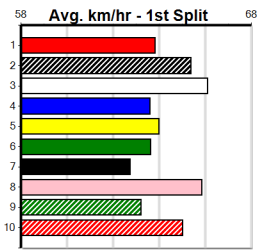

BARN BAR FUNCTION ROOM

Distance: 460m, Race Type: Grade 5, Total Prizemoney: $2,925
1st: $1,950, 2nd: $600, 3rd: $300, 4th: $75

Watchdog Tips: [ ] [ ] [ ] [ ] Bet: [ ]

FERNLEIGH [5]
BK Bitch Jan-22 Sire: SUPERIOR PANAMA Dam: SUPERIOR FAITH
Owner(s): J Wynd
Trainer: Joyce Condon (Devon Meadows)
Winning Distances: < 300m (0) 300 - 399m (2) 400 - 499m (2) 500 - 599m (0) 600 - 699m (0) > 700m (0)
Winning Weights: 28.6(1) 28.8(1) 29.0(1) 29.6(1)
Race results table with columns: 5th, 4th, 1st, 5th, 1st, 1st, 2nd, 1st.

AFTER THE SIREN [5]
WBE Dog May-22 Sire: FERNANDO BALE Dam: ZIPPING TIFFANY
Owner(s): THE SIP (SYN), J Harradine, T Redmond, W Vassallo
Trainer: Karen Pitt (Pearcedale)
Winning Distances: < 300m (0) 300 - 399m (0) 400 - 499m (3) 500 - 599m (0) 600 - 699m (0) > 700m (0)
Winning Weights: 34.8(1) 34.9(1) 35.0(1)
Race results table with columns: 1st, 1st, 1st, 2nd, 5th, 4th.

READ THE ROOM [5]
BK Bitch May-22 Sire: FERNANDO BALE Dam: ZIPPING TIFFANY
Owner(s): THE SIP (SYN), J Harradine, T Redmond, W Vassallo
Trainer: Karen Pitt (Pearcedale)
Winning Distances: < 300m (0) 300 - 399m (0) 400 - 499m (3) 500 - 599m (0) 600 - 699m (0) > 700m (0)
Winning Weights: 26.3(1) 26.4(1) 26.7(1)
Race results table with columns: 1st, 3rd, 1st, 6th, 4th, 1st, 2nd, 6th.

AKINA CRUSADER [5]
BK Dog Jan-21 Sire: BERNARDO Dam: AKINA MOSS
Owner(s): TAMBO (SYN), S McKay, J Rowley, D McKay
Trainer: Phillip Rowley (Denison)
Winning Distances: < 300m (0) 300 - 399m (2) 400 - 499m (2) 500 - 599m (1) 600 - 699m (0) > 700m (0)
Winning Weights: 34.1(1) 34.6(1) 35.2(1) 35.8(2)
Race results table with columns: 3rd, 7th, 6th, 6th, 2nd, 5th, 5th, 2nd.

RAPID HEART [5]
DKBD Dog May-22 Sire: FERAL FRANKY Dam: MIAMI FERNANDO
Owner(s): R Boyce
Trainer: Matthew Clark (Briagolong)
Winning Distances: < 300m (0) 300 - 399m (1) 400 - 499m (2) 500 - 599m (0) 600 - 699m (0) > 700m (0)
Winning Weights: 33.6(1) 33.7(1) 33.8(1)
Race results table with columns: 3rd, 3rd, 3rd, 8th, 1st, 1st, 3rd, 2nd.

1

2

3

4

5