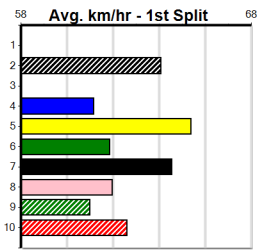

VALE CEASER COSTA

Distance: 400m, Race Type: Maiden, Total Prizemoney: $2,535
1st: $1,680, 2nd: $520, 3rd: $260, 4th: $75

Watchdog Tips: [ ] [ ] [ ] [ ] Bet: [ ]

Table with columns: Form Box, Wgt, Dist, Track, Date, Time, BON, Margin, 1st/2nd (Time), PIR, Checked, Comment, W/R, Split 1, S/P, Grade

VIVA LA VIDA [M]
BE Bitch Feb-22 Sire: BERNARDO Dam: JUNIPER PEARL
Owner(s): A Lie
Trainer: Brett Mackie (Tooradin)
Box History table and statistics

SPICY ASSASSIN [M]
BD Dog Dec-22 Sire: FLYING RICCIARDO Dam: ZIPPING ANNABEL
Owner(s): D Kerr
Trainer: Belinda Connolly (Caldermeade)
Box History table and statistics

DAINTREE PEGGY [M]
BD Bitch Dec-22 Sire: TOMMY SHELBY Dam: PERSIAN GODDESS
Owner(s): LUCKY ELEVEN (SYN), K Joske, G Joske
Trainer: Gary Joske (Yinnar)
ENG TRA 2024-07-05
Box History table and statistics

VALENCIA LILLY [M]
BE Bitch Oct-21 Sire: FERNANDO BALE Dam: COURTING
Owner(s): J Gieschen
Trainer: Jennifer Gieschen (Valencia Cree)
Box History table and statistics

MINH ALFIE (SA)[M]
BK Dog Sep-21 Sire: SPRING GUN Dam: DAISY MAREE
Owner(s): T Bailey
Trainer: Terence Bailey (Cranbourne Sout)
Box History table and statistics