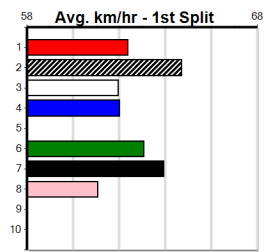

PHOTO MAN AT STUD (2-3 WINS)

Distance: 400m, Race Type: Restricted Win, Total Prizemoney: $2,925
1st: $1,950, 2nd: $600, 3rd: $300, 4th: $75

Watchdog Tips: [ ] [ ] [ ] [ ] Bet: [ ]

Form Box Wgt Dist Track Date Time BON Margin 1st/2nd (Time) PIR Checked Comment WR Split 1 S/P Grade

DAINTREE GODDESS [6]
BD Bitch Apr-22 Sire: FERNANDO BALE Dam: PERSIAN GODDESS
Owner(s): LUCKY ELEVEN (SYN), K Joske, G Joske
Trainer: Gary Joske (Yinnar)
ENG TRA 2024-07-05
Winning Distances: < 300m (0) 300 - 399m (1) 400 - 499m (1) 500 - 599m (0) 600 - 699m (0) > 700m (0)
Winning Weights: 24.9(1) 26.2(1)
7th (6) 25.6 331 BGC R9 19-May-24 19.77 18.99 4.75L PEPPA PEPPA (19.44) 6 6 7.49 $2.90 5
1st (7) 26.2 350 GRA R11 26-May-24 20.24 19.82 1.00L STEELY MAC (20.32) 212 212 4.13 $2.50 5
2nd (7) 26.0 450 GRA R10 04-Jun-24 25.80 25.25 3.75L PAT'S BOY (25.54) 112 112 9.10 $6.00 5
2nd (4) 25.9 350 GRA R2 09-Jun-24 20.16 19.80 1.00L ROBELL CLYDE (20.08) . . . $4.80 5
3rd (4) 25.2 435 SLE R3 16-Jun-24 24.99 24.37 2.50L LOSE MY MIND (24.83) M/333 . . SW . 5.32 $4.30 6G
4th (7) 25.3 435 SLE R9 19-Jun-24 24.81 24.41 1.75L RYDER'S MAGIC (24.69) M/244 . . . 5.27 $4.00 6G
5th (3) 25.2 400 WGL R9 25-Jun-24 23.45 22.51 8.00L DAINTREE SPIRIT (22.91) M/76 . . . 8.76 $3.00 X67
3rd (8) 25.4 435 SLE R3 30-Jun-24 24.89 24.46 3.00L ABUNDANT LUMENS (24.69) S/822 . . . 5.44 $5.80 X67
Last 3 wins NOT included above
1st (3) 24.9 435 SLE R3 10-Mar-24 25.01 24.30 2.50L PONTING (25.17) M/611 . . . 5.45 $17.70 MF

Box History
Bx 1st 2nd 3rd 4th 5th 6th 7th 8th
1 1 . . . .
2 . . . .
3 1 1 1 1 1 . . .
4 . 1 1 . . . . .
5 . . 1 1 . . . .
6 . . . 1 . . . .
7 1 2 1 1 . . . .
8 . 1 1 1 . . . .
Prize Best $9465.00
Starts NBT
Trk/Dts 22-2-6-5
APM 3-0-0-1 5351

TANAYA [6]
BD Bitch May-22 Sire: FERNANDO BALE Dam: JULANA
Owner(s): Country Mile (SYN), C Madigan, D Massina, R Madigan, R Massina, N Massina
Trainer: Chelsi Madigan (Golden Square)
Winning Distances: < 300m (0) 300 - 399m (1) 400 - 499m (1) 500 - 599m (0) 600 - 699m (0) > 700m (0)
Winning Weights: 28.7(1) 28.8(1)
4th (6) 29.3 400 WGL R3 14-May-24 23.45 22.61 0.50L ODIN BALE (23.42) M/12 . . . 8.51 $4.40 M
1st (5) 28.8 410 HOR R1 11-Jun-24 24.13 23.42 6.50L INGA AMY (24.56) M/11 . . SW . 10.64 $3.10 M
4th (5) 28.8 390 BAL R3 26-Jun-24 22.67 22.01 8.50L ECO BALE (22.10) M/64 . . . 8.69 $24.40 X67
1st (6) 28.7 390 SHP R4 01-Jul-24 22.43 22.00 7.50L BONE SHAKER (22.94) Q/11 . . . 8.46 $7.60 X67
Last 3 wins NOT included above

Box History
Bx 1st 2nd 3rd 4th 5th 6th 7th 8th
1 . . . .
2 . . . .
3 . . . .
4 . . . .
5 1 . . . 1 . . . .
6 1 . . . 1 . . . .
7 . . . .
8 . . . .
Prize Best $3780.00
Starts NBT
Trk/Dts 4-2-0-0
APM 1-0-0-0 3765