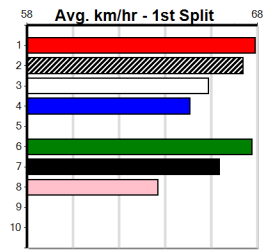

6

7

8

9

10

SENNACHIE AT STUD

Distance: 400m, Race Type: Free For All, Total Prizemoney: \$3,360
1st: \$2,250, 2nd: \$690, 3rd: \$345, 4th: \$75

Watchdog Tips: