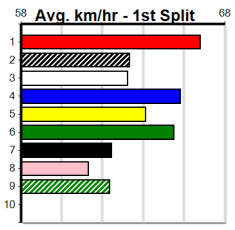

SPORTSBET HT1

Distance: 525m, Race Type: Mixed 6/7 Heat, Total Prizemoney: $3,340
1st: $2,230, 2nd: $690, 3rd: $345, 4th: $75

9

9:33PM

(VIC time)

REANNA'S PRIDE (1) looks a serious prospect and from the gun draw is the one to beat.
THEEGALA (4) continues to improve and with an ounce of luck can fill the exacta spot. XISAN BALE (6) once fully balanced has a good motor.

Watchdog Tips: **1** **4** **6** **7** **Bet:** **Box Quinella 1,4 ($10 for 1000%)**