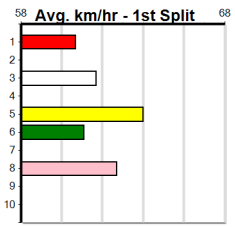

CITY VIEW BISTRO

Distance: 525m, Race Type: Maiden, Total Prizemoney: $2,860
1st: $1,900, 2nd: $590, 3rd: $295, 4th: $75

1
6:44PM
(VIC time)

VISTA YTTRIUM (5) appears a dog on the improve and with a clear run going into he first bend should be hard to beat. CANYA STRIKER (6) ran a fast placing two starts back and can pour on the pressure mid race. MISTY BLUE (8) shows some promise.

Watchdog Tips: **5** **6** **8** **1** **Bet:** **Box Trifecta 1,5,6,8 ($10 for 41.67%)**