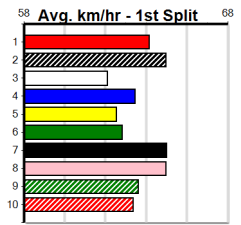

WESTLINK CONTAINER SALES

Distance: 525m, Race Type: Grade 5 T3, Total Prizemoney: \$3,340
1st: \$2,230, 2nd: \$690, 3rd: \$345, 4th: \$75

4

7:48PM

(VIC time)

OREGON CALDWELL (4) holds a class edge and with a clear run in the initial stages will prove hard to beat. REGENERATE (2) is well up to this class and can make a mid race speed. INVICTUS SHARON (7) can challenge for the early lead.