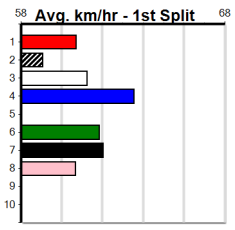

Meadows (MEP)

FERNANDO MICK AT STUD

Distance: 525m, Race Type: Maiden, Total Prizemoney: $2,860
1st: $1,900, 2nd: $590, 3rd: $295, 4th: $75

2

7:08PM

(VIC time)

PAW HELION (3) is expected to explode into contention mid-race and can prove too powerful in the run home. COLAC KID (4) can race on the speed and have an impact. REALITY PIE (1) is drawn to run an improved race.

Watchdog Tips: **3** **4** **1** **2** **Bet:** **Trifecta 3,4/1,3,4/1,2,3,4 ($10 - 125%)**