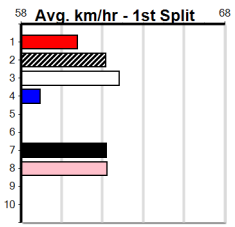

3

7:28PM

(VIC time)

VISTA ARGON (2) comes here for the third straight time following some solid runs and is primed for this. PAW CASSIAN (1) has drawn out wide in his three runs and is the expected improver off the gun draw.

Watchdog Tips: 2 1 7 4 **Bet:** Box Quinella 1,2 ($10 for 1000%)