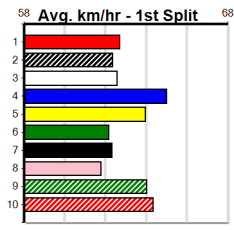

# THE WATCHDOG APP

Distance: 525m, Race Type: Grade 5 T3, Total Prizemoney: \$3,340  
1st: \$2,230, 2nd: \$690, 3rd: \$345, 4th: \$75

**Watchdog Tips:** **5** **1** **7** **4** **Bet:** **Win 5**

**1 WHITE SHIRAZ [5]** *Gun draw, can race in a forward position, danger.*