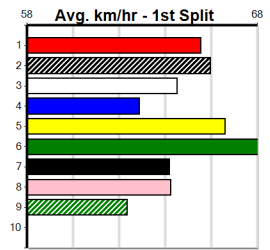

SPORTSBET HT2

Distance: 525m, Race Type: Mixed 6/7 Heat, Total Prizemoney: $3,340
1st: $2,230, 2nd: $690, 3rd: $345, 4th: $75

BEBOP JAZZ (6) has shown plenty of promise in her three starts to date and she may be the one to beat with a clean getaway. JENNY BALE (1) should settle in the top 2 through the first turn and could be prominent throughout.

Watchdog Tips: 6 1 5 2 Bet: Box Trifecta 1,2,5,6 ($10 for 41.67%)

JENNY BALE (NSW)[6] Should settle top 2 early, each way. $4.80
Owner(s): B Wheeler
Winning Distances: < 300m (0) 300 - 399m (0) 400 - 499m (0) 500 - 599m (2) 600 - 699m (0) > 700m (0)
Winning Weights: 26.9(1) 27.0(1)
Trainer: Thomas Dailly (Anakie)

QUEEN AVENGER [7] Has plenty of talent, must respect. $8.00
Owner(s): R Oppenhuis
Winning Distances: < 300m (0) 300 - 399m (0) 400 - 499m (1) 500 - 599m (0) 600 - 699m (0) > 700m (0)
Winning Weights: 27.8(1)
Trainer: George Borg (Maryborough)

ANNABELLA ROSE [6] Solid muster once balanced, keep safe. $5.50
Owner(s): SPARKLE AND FADE (SYN), J Paraskevas, A Paraskevas
Winning Distances: < 300m (0) 300 - 399m (0) 400 - 499m (2) 500 - 599m (0) 600 - 699m (0) > 700m (0)
Winning Weights: 28.8(1) 28.9(1)
Trainer: Andrew Paraskevas (Pearcedale)

AKELA MARTIAL [7] Likely to get buried back early, place best. $26.00
Owner(s): DAILLY GREYHOUND FARMS (SYN), G Dailly, T Dailly
Winning Distances: < 300m (0) 300 - 399m (0) 400 - 499m (1) 500 - 599m (0) 600 - 699m (0) > 700m (0)
Winning Weights: 31.3(1)
Trainer: Robert Britton (Lara)

CAPTAIN ALICE (SA)[7] Fast early, needs to cross the red early. $5.00
Owner(s): The Nineofus (SYN), D Peckham, G Siney, B Schurgott, G Sterzl
Winning Distances: < 300m (0) 300 - 399m (0) 400 - 499m (0) 500 - 599m (1) 600 - 699m (0) > 700m (0)
Winning Weights: 27.0(1)
Trainer: Brendan Pursell (Lara)

1

2

3

4

5