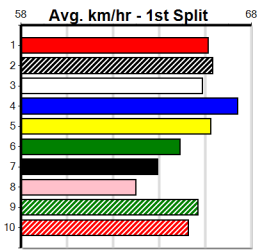

TOTAL CONTAINER SOLUTIONS

Distance: 525m, Race Type: Mixed 4/5, Total Prizemoney: $3,875
1st: $2,600, 2nd: $800, 3rd: $400, 4th: $75

Expecting POWER OUT (4) to explode across the face of the field and set a cracking speed out in front. JAYA BALE (7) is flying at present but will need luck off the tough draw. ASTON ZOOM (2) should settle on the speed.

Watchdog Tips: 4 7 2 1 **Bet:** Box Trifecta 1,2,4,7 ($10 for 41.67%)

1

RUN FOR SHELTER [5] **$6.50**

BK **Bitch** **Dec-21** **Sire: SUPERIOR PANAMA** **Dam: GEMILLY**

Owner(s): D Verhagen
Winning Distances: < 300m (0) 300 - 399m (0) 400 - 499m (1) 500 - 599m (3) 600 - 699m (0) > 700m (0)

Winning Weights: 25.9(2) 26.0(1) 26.3(1)

Rank	Form	Box	Wgt	Dist	Track	Date	Time	BON	Margin	1st/2nd (Time)	PIR	Checked	Comment	WR	Split 1	S/P	Grade
5th (1)	26.5	525	MEA	R2	25-May-24	30.54	29.89	9.00L	SHAYNA BALE (29.94)	M/3223	.	.	.	5.16	$3.50	6G	
1st (5)	26.3	500	BEN	R7	31-May-24	28.21	28.17	4.00L	STAR BRIE (28.48)	M/1111	.	.	.	6.54	$1.60	RW	
4th (2)	26.2	515	SAP	R10	03-Jun-24	30.43	29.83	5.00L	ABRAXAS BALE (30.08)	M/3333	.	.	.	5.27	$1.90	RW	
1st (4)	25.9	515	SAP	R3	10-Jun-24	29.87	29.57	2.25L	GLOW (30.02)	M/1111	.	.	.	5.09	$3.10	5	
2nd (8)	25.9	525	MEA	R3	15-Jun-24	30.42	29.58	1.5L	ZIPING CRUSADER (30.33)	M/1112	.	.	.	5.14	$2.70	5	
6th (3)	25.9	515	SAN	R12	20-Jun-24	30.15	29.15	3.75L	ZIPING CARDI (29.90)	M/6666	.	.	.	5.32	$2.80	5	
6th (6)	25.8	515	SAN	R11	27-Jun-24	30.19	29.21	15.00	DIVINE NATURE (29.21)	S/6655	.	.	.	5.30	$14.30	5	
2nd (7)	25.9	450	BAL	R12	03-Jul-24	25.92	25.11	5.00L	BLACK SAINT (25.57)	M/664	.	.	.	6.80	$12.50	5	

Last 3 wins NOT included above

1st (2)	26.0	410	HOR	R2	21-Nov-23	23.46	22.93	6.50L	ESPRESSO BABE (23.90)	M/21	.	.	.	10.48	$2.60	M
1st (5)	25.9	525	MEP	R3	06-Mar-24	30.34	29.98	0.10L	BOMB ROBERTA (30.35)	M/1111	.	.	SW	5.15	$21.10	X67H

Box History

Bx	1st	2nd	3rd	4th	5th	6th	7th	8th
1					1			1
2	1			2		2		1
3		1	2		1	2		1
4	1	2	1	1	1			
5	2	2						1
6		1						1
7		1						1
8		1						

Prize Best Starts Trk/Dts APM: $22030.00, 30.34(5)-6/3/24, 36-4-13-3, 10-1-4-1, 13231