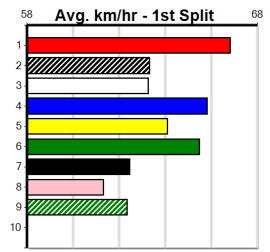

9

9:33PM

(VIC time)

Distance: 525m, Race Type: Mixed 6/7 Heat, Total Prizemoney: $3,340
1st: $2,230, 2nd: $690, 3rd: $345, 4th: $75

REANNA'S PRIDE (1) looks a serious prospect and from the gun draw is the one to beat.
THEEGALA (4) continues to improve and with an ounce of luck can fill the exacta spot. XISAN BALE (6) once fully balanced has a good motor.

Watchdog Tips: **1** **4** **6** **7** **Bet:** **Box Quinella 1,4 ($10 for 1000%)**

Form Box	Wgt	Dist	Track	Date	Time	BON	Margin	1st/2nd (Time)	PIR	Checked	Comment	WR	Split 1	S/P	Grade
1															
REANNA'S PRIDE [6]															
Bitch Sep-22															
Sire: TOMMY SHELBY Dam: AVENGER LASS															
Owner(s): J Borg															
Trainer: George Borg (Maryborough)															
Winning Distances: < 300m (0) 300 - 399m (0) 400 - 499m (2) 500 - 599m (0) 600 - 699m (0) > 700m (0)															
Winning Weights: 25.5(1) 25.7(1)															
1st	(3)	25.7	450	SHP	R9	03-Jun-24	25.38	24.99	4.25L	GREYSYND SAMMY (25.68)	Q/111		SW	6.53	$8.90 MH
1st	(6)	25.5	450	SHP	R4	10-Jun-24	25.31	25.25	2.50L	RUXTON GIRL (25.47)	M/111		SW	6.64	$16.70 MSF
4th	(4)	25.7	450	SHP	R2	15-Jun-24	25.38	24.94	4.50L	ZEUS THUNDERBOLT (25.08)	M/224			6.57	$7.30 GL
6th	(5)	25.7	525	MEA	R1	22-Jun-24	30.78	29.65	11.00	CABAO OPAL (30.05)	S/8865			5.35	$5.50 X67
2nd	(3)	25.7	425	BEN	R9	30-Jun-24	23.68	23.61	1.25L	FLAMING WHEELS (23.61)	M/222			6.46	$14.70 SH
3rd	(1)	25.7	425	BEN	R7	05-Jul-24	24.32	23.75	3.5L	GREEN FLASH (24.09)	M/244		SW	6.51	$4.40 GL
Last 3 wins NOT included above															
Prize Best $9470.00 NBT															
Starts 6-2-1-1 1-0-0-0															
Trk/Dts 1-0-0-1															
APM 7134															

2															
PAW DIMETRA (NSW)[7]															
Bitch Jul-22															
Sire: ALLEN DEED Dam: FANTA BALE															
Owner(s): B Wheeler															
Trainer: Mark Delbridge (Balliang)															
Winning Distances: < 300m (0) 300 - 399m (0) 400 - 499m (0) 500 - 599m (1) 600 - 699m (0) > 700m (0)															
Winning Weights: 27.2(1)															
2nd	(1)	27.1	460	WGL	R3	21-May-24	26.44	25.83	6.50L	ASTON HAMILTON (26.00)	M/222			6.74	$3.70 M
1st	(8)	27.2	525	MEP	R2	29-May-24	30.52	29.92	3.5L	MTRIARCH SHELL (30.77)	M/1111			5.22	$4.90 M
3rd	(4)	27.2	525	MEP	R3	05-Jun-24	30.49	30.00	2.75L	PAW ZELINI (30.30)	M/4333			5.27	$9.80 7
5th	(8)	27.2	525	MEP	R9	12-Jun-24	30.87	29.89	7.50L	JAYA BALE (30.37)	M/4555			5.31	$12.40 7
5th	(2)	27.2	525	MEP	R4	19-Jun-24	30.94	30.06	11.00	JAYA BALE (30.21)	M/5225			5.23	$9.80 X67H
8th	(7)	27.2	515	SAP	R9	24-Jun-24	31.50	29.46	20.00	TEMPER TRAP (30.13)	S/7888		V3	5.32	$17.10 X67
ST	(-)	27.1	400	GEL		02-Jul-24	23.18		0.25L	Trial Cleared	M/43		2of5		ST
4th	(6)	27.2	460	GEL	R9	05-Jul-24	26.21	25.54	7.50L	MAGNUM RIOT (25.71)	M/565			6.78	$24.50 7
Last 3 wins NOT included above															
Prize Best $3175.00															
Starts 30.52(8)-29/5/24															
Trk/Dts 10-1-1-2															
APM 2540