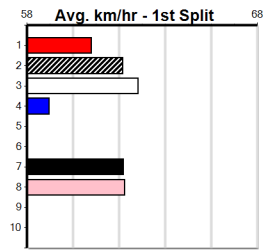

3

7:28PM

(VIC time)

Distance: 525m, Race Type: Maiden, Total Prizemoney: $2,860
1st: $1,900, 2nd: $590, 3rd: $295, 4th: $75

VISTA ARGON (2) comes here for the third straight time following some solid runs and is primed for this. PAW CASSIAN (1) has drawn out wide in his three runs and is the expected improver off the gun draw.

Watchdog Tips: 2 1 7 4 Bet: Box Quinella 1,2 ($10 for 1000%)

PAW CASSIAN (NSW)[M] Much better draw today, big improver. $3.20
RF Dog Jul-22 Sire: ALLEN DEED Dam: FANTA BALE
Owner(s): B Wheeler Trainer: Mark Delbridge (Balliang)
Winning Distances: < 300m (0) 300 - 399m (0) 400 - 499m (0) 500 - 599m (0) 600 - 699m (0) > 700m (0)
Winning Weights:
7th (6) 34.1 400 GEL R1 03-May-24 23.40 22.45 11.00 SHAKER STICKER (22.63) M/77 . . . . . 8.87 $12.90 MH
6th (7) 33.4 435 SLE R1 23-Jun-24 25.94 24.37 14.00 HE'S A ROCK (25.01) M/886 . . . . . 5.40 $8.20 MH
5th (6) 33.2 450 BAL R1 26-Jun-24 25.84 25.03 2.25L ASTON BREEZE (25.68) S/776 . . . . . 7.00 $28.40 M
Last 3 wins NOT included above
Box History
Bx 1st 2nd 3rd 4th 5th 6th 7th 8th
1 . . . .
2 . . . .
3 . . . .
4 . . . .
5 . . . .
6 . . . . . 1 . 1
7 . . . . . . 1 .
8 . . . .
Prize Best $0.00
Starts FSH 3-0-0-0
Trk/Dts 0-0-0-0
APM 0

VISTA ARGON [M] Primed after two solid runs here, go close. $2.40
RF Dog Oct-22 Sire: ASTON RUPEE Dam: GYPSY VISTA
Owner(s): G Dailly Trainer: Thomas Dailly (Anakie)
Winning Distances: < 300m (0) 300 - 399m (0) 400 - 499m (0) 500 - 599m (0) 600 - 699m (0) > 700m (0)
Winning Weights:
3rd (2) 37.6 525 MEP R3 26-Jun-24 30.54 30.08 3.25L CANYA JIVE (30.32) S/7433 . . . . . 5.42 $12.00 MH
4th (8) 38.0 525 MEA R1 06-Jul-24 30.47 30.06 4.00L THEEGALA (30.20) M/5544 . . . . . 5.28 $19.30 MF
Last 3 wins NOT included above
Box History
Bx 1st 2nd 3rd 4th 5th 6th 7th 8th
1 . . . .
2 . . . . . 1 . . .
3 . . . .
4 . . . .
5 . . . .
6 . . . .
7 . . . . . . 1 . .
8 . . . . . . 1 . .
Prize Best $445.00
Starts NBT 2-0-0-1
Trk/Dts 2-0-0-1
APM 445

WHERE TO NEXT [M] Biks Steady type, place looks best on current form. $10.00
BK Dog Mar-22 Sire: RAW ABILITY Dam: UP THE AMOUNT
Owner(s): Greysynd Racing (SYN), W Owen, J Chilcott, A Long Trainer: Julie Chilcott (Heathcote)
Winning Distances: < 300m (0) 300 - 399m (0) 400 - 499m (0) 500 - 599m (0) 600 - 699m (0) > 700m (0)
Winning Weights:
ST (-) 32.7 450 SHP 13-May-24 26.24 . 7.00L Trial Cleared M/32 . 2of4 . 6.76 . ST
(-) 32.7 450 SHP 13-May-24 26.24 . 7.00L Trial Cleared M/32 . 2of4 . 6.76 .
2nd (6) 32.7 425 BEN R2 24-May-24 24.55 23.90 0.50L SILENT BEAST (24.53) M/322 . . . . . 6.80 $4.50 M
4th (2) 32.8 390 SHP R1 06-Jun-24 22.97 22.12 11.00 PAW HUNTER (22.20) M/65 . . . . . 8.70 $4.00 T3-M
5th (1) 32.4 390 SHP R1 13-Jun-24 23.10 22.17 14.00 BIG BOY CABANG (22.17) M/46 . . . . . 8.93 $3.40 T3-M
2nd (2) 32.5 425 BEN R2 21-Jun-24 24.67 23.62 1.00L CORNHILL STORM (24.61) M/622 . . . . . 6.77 $17.00 M
7th (6) 32.5 525 MEP R3 26-Jun-24 31.34 30.08 15.00 CANYA JIVE (30.32) M/5766 . . V5 . 5.33 $28.80 MH
6th (6) 32.3 425 BEN R1 05-Jul-24 24.68 23.75 7.00L TIMMA TURTLE TWO (24.19) M/776 . . . . . 6.84 $13.60 M
Last 3 wins NOT included above
Box History
Bx 1st 2nd 3rd 4th 5th 6th 7th 8th
1 . . . .
2 . . 2 . . 1 . . .
3 . . . .
4 . . . .
5 . . . .
6 . . 1 . . . . 1 1
7 . . . . . 1 . . .
8 . . . . . 1 1 . .
Prize Best $2045.00
Starts NBT 10-0-3-1
Trk/Dts 1-0-0-0
APM 1539