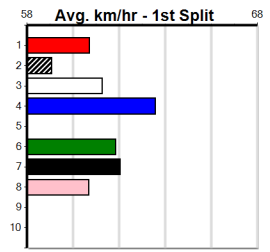

FERNANDO MICK AT STUD

2

7:08PM

(VIC time)

Distance: 525m, Race Type: Maiden, Total Prizemoney: $2,860
1st: $1,900, 2nd: $590, 3rd: $295, 4th: $75

PAW HELION (3) is expected to explode into contention mid-race and can prove too powerful in the run home. COLAC KID (4) can race on the speed and have an impact. REALITY PIE (1) is drawn to run an improved race.

Watchdog Tips: **3** **4** **1** **2** **Bet:** **Trifecta 3,4/1,3,4/1,2,3,4 ($10 - 125%)**

1

REALITY PIE [M] **Drawn to show big improvement, key player.** **$6.00**

RF Dog Jul-22 Sire: ASTON RUPEE Dam: WHAT A SURPRISE Trainer: Michael Tharle (Devon Meadows)

Owner(s): realitylodge (SYN), M Tharle, P Hartley, M Tharle

Winning Distances: < 300m (0) 300 - 399m (0) 400 - 499m (0) 500 - 599m (0) 600 - 699m (0) > 700m (0)

Winning Weights:

Pos	Dist	Wgt	Track	Date	Time	BON	Margin	1st/2nd (Time)	PIR	Checked	Comment	WR	Split 1	S/P	Grade
3rd (7)	32.0	460	WGL	R2	18-Jun-24	26.29	25.51	4.75L REALITY IS (25.97)	Q/333				6.77	$4.50	M
6th (4)	31.8	460	WGL	R1	25-Jun-24	26.98	25.61	16.00 HARVINGTON (25.90)	M/686				6.93	$5.00	M
4th (6)	31.7	525	MEP	R1	03-Jul-24	30.92	29.83	7.50L RUXTON GIRL (30.43)	M/6754				5.43	$16.80	M

Last 3 wins NOT included above

Box History

Bx	1st	2nd	3rd	4th	5th	6th	7th	8th
1								
2								
3								
4						1		
5								
6				1				
7			1					
8								

Prize Best Starts Trk/Dts APM: $335.00 NBT 3-0-0-1 1-0-0-0 335

2

AKELA IAIDO [M] **Can secure inside runs and place here.** **$7.00**

BK Dog Sep-22 Sire: BALLYMAC KINGDOM Dam: AKELA CLASS Trainer: Robert Britton (Lara)

Owner(s): DAILLY GREYHOUND FARMS (SYN), G Dailly, T Dailly

Winning Distances: < 300m (0) 300 - 399m (0) 400 - 499m (0) 500 - 599m (0) 600 - 699m (0) > 700m (0)

Winning Weights:

Pos	Dist	Wgt	Track	Date	Time	BON	Margin	1st/2nd (Time)	PIR	Checked	Comment	WR	Split 1	S/P	Grade
6th (6)	30.6	460	GEL	R1	17-May-24	26.90	25.87	11.00 SPELL ON YOU (26.19)	M/876				7.11	$15.10	M
2nd (3)	30.4	525	MEP	R1	22-May-24	31.18	29.92	2.00L MISTER MANFREDI (31.04)	M/5322				5.53	$5.90	M
6th (4)	30.3	450	BAL	R2	26-May-24	26.18	24.76	8.00L AKELA JUDO (25.64)	M/666				7.08	$38.30	M
2nd (4)	31.2	525	MEP	R1	29-May-24	30.82	29.92	3.00L HARVEY INTENTION (30.63)	M/6544				5.47	$12.20	M
4th (1)	30.5	525	MEP	R1	05-Jun-24	30.73	30.00	5.00L ISLE OF SKY (30.38)	M/4444				5.45	$3.90	M
2nd (4)	30.9	600	MEP	R4	12-Jun-24	35.55	35.25	1.00L AKELA OLA (35.49)	M/4332				9.45	$3.10	RW
3rd (8)	31.4	600	MEP	R2	19-Jun-24	35.68	35.29	5.50L AKELA JUDO (35.29)	M/3333				9.84	$46.20	RW
7th (8)	31.6	595	SAP	R1	01-Jul-24	35.27	34.56	11.00 INTREPID BALE (34.56)	M/6556				9.63	$22.80	RW

Last 3 wins NOT included above

Box History

Bx	1st	2nd	3rd	4th	5th	6th	7th	8th
1				1				
2								
3	1							
4	2					1		
5								
6					1			
7								
8			1			1	1	

Prize Best Starts Trk/Dts APM: $2480.00 NBT 9-0-3-1 4-0-2-0 2229