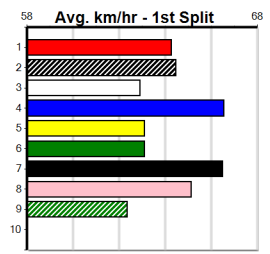

Distance: 525m, Race Type: Mixed 6/7 Heat, Total Prizemoney: $3,340
1st: $2,230, 2nd: $690, 3rd: $345, 4th: $75

TAMMY MCIVOR (1) looks a safe investment and is expected to run a fast time here. RAVEN PETER (2) looks a promising type following his speedy 25.48 last start Ballarat win. VILMA BALE (4) can settle on the speed and is a big threat.

Watchdog Tips: **1** **2** **4** **8** Bet: Win 1

1

TAMMY MCIVOR [6] Just looks too quick for these, should win. **$1.60**

RF Bitch May-22 Sire: FERAL FRANKY Dam: MCIVOR VERNA Trainer: Barry Priest (Junortoun)

Owner(s): B Priest
Winning Distances: < 300m (0) 300 - 399m (0) 400 - 499m (1) 500 - 599m (1) 600 - 699m (0) > 700m (0)
Winning Weights: 29.0(2)

7th	6th	5th	4th	3rd	2nd	1st	Time	BOB	Margin	1st/2nd (Time)	PIR	Checked	Comment	WR	Split 1	S/P	Grade
7th (7)	29.0	525	MEA	R2	27-Apr-24	30.79	29.69	11.00	VIDEO REFEREE (30.07)	M/4777	.	.	.	.	5.21	$4.50	X67
1st (6)	29.0	485	HOR	R4	07-May-24	27.15	27.15	7.00L	JED'S MEMORY (27.63)	Q/111	.	SW	.	.	6.58	$2.90	X67
3rd (7)	29.2	525	MEA	R2	11-May-24	30.13	29.86	2.25L	DISHEVELED (29.98)	M/2333	.	.	.	.	5.19	$4.00	6G
3rd (2)	29.5	525	MEA	R2	08-Jun-24	30.18	29.80	1.00L	YAMANU BALE (30.12)	Q/2222	.	.	.	.	5.19	$3.20	6G
4th (3)	29.5	525	MEA	R1	15-Jun-24	30.94	29.58	12.00	SPELL ON YOU (30.14)	M/3324	.	.	.	.	5.17	$1.50	RW
3rd (8)	29.6	525	MEA	R1	22-Jun-24	30.30	29.65	3.75L	CABAO OPAL (30.05)	M/3433	.	.	.	.	5.21	$3.80	X67
3rd (3)	29.6	425	BEN	R8	30-Jun-24	23.98	23.61	2.50L	LADY JULIA (23.81)	M/644	.	.	.	.	6.62	$7.30	SH
7th (6)	29.7	425	BEN	R7	05-Jul-24	24.71	23.75	9.00L	GREEN FLASH (24.09)	M/888	.	.	.	.	7.03	$20.40	GL

Last 3 wins NOT included above

1st	2nd	3rd	4th	5th	6th	7th	8th										
1st (1)	29.0	525	MEP	R1	17-Apr-24	29.95	29.95	3.75L	RASHID (30.21)	Q/1111	.	SW	.	.	5.12	$2.00	M

Prize Best Starts Trk/Dts APM: $8280.00, 29.95(1)-17/4/24, 12-2-0-6, 7-1-0-3, 5931

2

RAVEN PETER [7] Promising win last time, can run the exacta. **$6.00**

BK Dog Oct-22 Sire: ASTON RUPEE Dam: MY BLACK RAVEN Trainer: Thomas Dailly (Anakie)

Owner(s): DAILLY GREYHOUND FARMS (SYN), G Dailly, T Dailly
Winning Distances: < 300m (0) 300 - 399m (0) 400 - 499m (1) 500 - 599m (0) 600 - 699m (0) > 700m (0)
Winning Weights: 32.3(1)

4th	3rd	2nd	1st	Time	BOB	Margin	1st/2nd (Time)	PIR	Checked	Comment	WR	Split 1	S/P	Grade			
4th (4)	32.3	525	MEP	R2	26-Jun-24	31.31	30.08	11.00	CORONATION DAY (30.59)	M/6755	.	.	.	.	5.33	$6.10	MH
1st (2)	32.3	450	BAL	R2	03-Jul-24	25.48	25.11	4.75L	ZERO KILLER (25.80)	Q/111	.	.	.	.	6.55	$2.90	M

Last 3 wins NOT included above

1st	2nd	3rd	4th	5th	6th	7th	8th
1							
2	1						
3							
4			1				
5				1			
6							
7							
8							

Prize Best Starts Trk/Dts APM: $1755.00, NBT, 2-1-0-0, 1-0-0-0, 1755