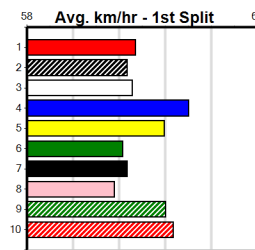

THE WATCHDOG APP

Distance: 525m, Race Type: Grade 5 T3, Total Prizemoney: $3,340
1st: $2,230, 2nd: $690, 3rd: $345, 4th: $75

DESTINI REBEL (5) recorded a strong win here 2 starts back and if he can step on terms in this he may prove hard to hold out. WHITE SHIRAZ (1) gets the gun draw here and looks set to be prominent throughout.

Watchdog Tips: 5 1 7 4 **Bet:** Win 5

1

WHITE SHIRAZ [5] **Gun draw, can race in a forward position, danger.** **$3.80**
WBK Bitch **May-21** **Sire: FERNANDO BALE** **Dam: PEPPER SHIRAZ** **Trainer: Jason Formosa (Heathcote)**
Owner(s): P Ellis
Winning Distances: < 300m (0) 300 - 399m (0) 400 - 499m (0) 500 - 599m (5) 600 - 699m (0) > 700m (0)
Winning Weights: 27.2(1) 27.5(2) 27.7(1) 28.6(1)

7th	(2)	29.2	425	BEN	R12	26-Mar-24	24.67	23.91	7.50L TOMIDA (24.18)	S/888	.	.	6.85	$48.00	5H
6th	(8)	29.5	450	BAL	R11	08-Apr-24	27.30	25.44	23.00 FIRE WIRE (25.69)	S/477	.	.	6.86	$13.30	T3-5
4th	(8)	29.1	500	BEN	R8	14-Apr-24	29.15	28.71	6.50L ZIPPING BOWIE (28.71)	S/445	.	.	7.04	$13.40	T3-5
6th	(6)	29.1	500	BEN	R8	17-Apr-24	29.01	28.28	11.00 FIRE WIRE (28.28)	S/777	.	SW	7.01	$12.20	5
1st	(2)	28.6	500	BEN	R8	08-Jun-24	28.58	28.58	0.25L SIR BINGO (28.59)	M/233	.	.	6.72	$20.50	5
3rd	(8)	28.4	500	BEN	R6	12-Jun-24	28.85	28.36	7.00L ARGYLE MAGGIE (28.36)	S/544	.	.	6.95	$12.10	5
5th	(8)	28.6	500	BEN	R6	19-Jun-24	29.06	28.21	4.00L JUNKYARD PRINCE (28.79)	S/887	.	.	7.10	$3.80	T3-5
5th	(4)	28.3	660	BEN	R9	28-Jun-24	38.88	38.02	12.00 SMOLDERING DECAY (38.08)	M/5666	.	.	5.27	$47.60	X45H

Last 3 wins NOT included above

1st	(1)	27.5	500	BEN	R9	23-Aug-23	28.37	28.37	1.5L LIGHTNING LYN (28.48)	Q/411	.	.	6.73	$2.90	T3-RW
1st	(7)	27.5	500	BEN	R5	27-Sep-23	28.64	28.20	0.50L GROUNDSMAN (28.66)	M/333	.	.	6.86	$7.90	T3-RW
1st	(7)	27.2	500	BEN	R8	08-Nov-23	28.62	28.28	1.75L BUSY TIME (28.73)	M/432	.	.	6.83	$2.10	T3-5

Box History

Bx	1st	2nd	3rd	4th	5th	6th	7th	8th
1	1	1	1	1	1	1	1	1
2	1			1	2	2	1	
3		1	1	1				
4	1		1	1	1	2		2
5				1	2			
6			1	1	1	1	1	
7	2			1	1		1	
8			1	1	4	1		1

Prize Best Starts Trk/Dts APM $7875.00 NBT 43-5-1-4 4-0-0-0 2601