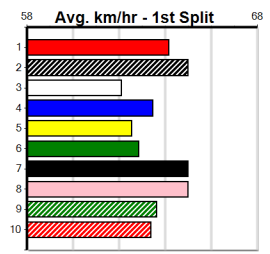

WESTLINK CONTAINER SALES

4

7:48PM

(VIC time)

Distance: 525m, Race Type: Grade 5 T3, Total Prizemoney: $3,340
1st: $2,230, 2nd: $690, 3rd: $345, 4th: $75

OREGON CALDWELL (4) holds a class edge and with a clear run in the initial stages will prove hard to beat. REGENERATE (2) is well up to this class and can make a mid race speed. INVICTUS SHARON (7) can challenge for the early lead.

Watchdog Tips: **4** **2** **7** **3** **Bet:** **Win 4**

1

OH CRIKEY (NSW)[5]

Owner(s): W Green
Winning Distances: < 300m (0) 300 - 399m (1) 400 - 499m (2) 500 - 599m (0) 600 - 699m (0) > 700m (0)
Winning Weights: 30.5(1) 31.1(1) 31.3(1)

Rank	Box	Dist	Track	Date	Time	BON	Margin	1st/2nd (Time)	PIR	Checked	Comment	WR	Split 1	S/P	Grade
3rd	(1)	31.2	400	GEL	R12	09-Apr-24	23.13	22.46	3.5L ZIPPING ARCEE (22.88)	M/44	.	.	8.75	$25.10	X67H
4th	(5)	31.2	400	GEL	R11	16-Apr-24	23.30	22.64	2.75L AUSSIE BRONZE (23.11)	M/44	.	.	8.79	$26.60	6G
1st	(6)	31.3	400	GEL	R11	23-Apr-24	22.71	22.56	2.75L SIN CITY MARV (22.89)	M/11	.	.	8.45	$9.10	X67
2nd	(3)	30.8	400	GEL	R5	30-Apr-24	22.99	22.73	0.10L ROGAN BALE (22.98)	Q/11	.	.	8.46	$5.90	5
6th	(7)	31.4	390	BAL	R3	27-May-24	23.14	22.20	11.00L ZIPPY WIESMAN (22.42)	M/77	.	.	8.97	$15.80	5
2nd	(8)	31.9	400	GEL	R4	11-Jun-24	23.07	22.65	3.5L JOSIE'S JEWEL (22.83)	M/22	.	.	8.64	$7.90	5
4th	(7)	31.8	350	HVL	R8	21-Jun-24	19.82	19.54	4.00L RABADA (19.54)	M/4	.	.	6.77	$8.30	T3-5
6th	(5)	31.5	350	HVL	R7	01-Jul-24	20.11	19.65	6.00L ELSIE DREAMING (19.72)	M/4	.	.	6.73	$5.60	T3-5

Last 3 wins NOT included above

1st	(4)	30.5	457	TEM	R2	08-Sep-23	26.29	26.01	1.5L JUMBUK TUNE (26.39)	.	.	.	.	$2.70	M
1st	(8)	31.1	350	HVL	R5	07-Feb-24	19.85	19.85	1.00L RIVER KING (19.91)	Q/1	.	.	6.59	$7.90	7

Comes into calculations off this draw.

$9.00

Sire: FLYING RICCIARDO Dam: FANTASTIC DAISY

Trainer: Wade Green (Parwan)

Box History								
Bx	1st	2nd	3rd	4th	5th	6th	7th	8th
1			1	1			1	
2								1
3		2	1					
4	1	1	1					3
5				1		2		
6	1					2		
7				2	1	1		
8	1	1		3				1

Prize	Best	Starts	Trk/Dts	APM
$5710.00		32	3-5-3	0-0-0-0
F5H		2344