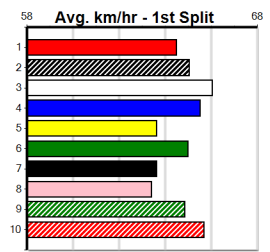

5

8:08PM

(VIC time)

Distance: 525m, Race Type: Grade 5, Total Prizemoney: $3,340
1st: $2,230, 2nd: $690, 3rd: $345, 4th: $75

SWIFT VODKA (3) looks every chance to lead here and head down the back straight with a race winning lead. FLY ALI (8) is the fastest dog in this race but has a tough draw. HOT SHUFFLE (1) is drawn to settle on the speed.

Watchdog Tips: 3 8 1 4 Bet: Win 3

Hot Shuffle [5] Drawn to settle on the speed, threat. $7.00
DKBD Dog Mar-21 Sire: FERNANDO BALE Dam: KASREYN
Owner(s): SCOTLAND (SYN), D Ireland, C Scott, A Scott, D Scott
Trainer: Amanda Scott (Knowsley)
Winning Distances: < 300m (0) 300 - 399m (0) 400 - 499m (3) 500 - 599m (0) 600 - 699m (0) > 700m (0)
Winning Weights: 33.5(1) 33.6(1) 33.7(1)
Box History table and Prize Best Starts table included.

Applicant (NSW)[5] Speed drawn outside may test, place preferred. $11.00
BK Dog Jan-21 Sire: AUSSIE INFRARED Dam: FLYRITE
Owner(s): J Robinson
Trainer: Jay Robinson (Hazeldene)
Winning Distances: < 300m (0) 300 - 399m (1) 400 - 499m (7) 500 - 599m (8) 600 - 699m (0) > 700m (0)
Winning Weights: 32.7(1) 33.0(2) 33.1(1) 33.2(1) 33.3(3) 33.4(1) 33.5(2) 33.6(2) 33.7(2) 33.8(1)
Box History table and Prize Best Starts table included.

Swift Vodka (NSW)[5] Can set a cracking speed early, big show. $6.50
BK Bitch Oct-21 Sire: FABREGAS Dam: NORMAN'S GIRL
Owner(s): GLASWEGIAN ANGEL (SYN), A Kenyon, R Kenyon, A Kenyon
Trainer: Renee Kenyon (Lara)
Winning Distances: < 300m (0) 300 - 399m (0) 400 - 499m (7) 500 - 599m (2) 600 - 699m (0) > 700m (0)
Winning Weights: 26.5(2) 26.9(1) 27.0(1) 27.2(1) 27.3(1) 27.7(1) 28.4(1) 28.9(1)
Box History table and Prize Best Starts table included.

Demoness [5] Can spear the lids, has the form, respect. $5.50
BK Bitch Nov-21 Sire: SHIMA SHINE Dam: IT'S A DIVA
Owner(s): N Johnston
Trainer: Nicole Johnston (Tooborac)
Winning Distances: < 300m (0) 300 - 399m (1) 400 - 499m (2) 500 - 599m (2) 600 - 699m (0) > 700m (0)
Winning Weights: 27.0(3) 27.9(1) 28.2(1)
Box History table and Prize Best Starts table included.

Thunderbolt Ross [5] Speed underneath is a worry, place best. $21.00
F Dog Jul-22 Sire: FERAL FRANKY Dam: MIYAZAKI
Owner(s): A Lie
Trainer: Jason Sharp (Lara)
Winning Distances: < 300m (0) 300 - 399m (0) 400 - 499m (4) 500 - 599m (0) 600 - 699m (0) > 700m (0)
Winning Weights: 29.7(1) 30.0(2) 30.3(1)
Box History table and Prize Best Starts table included.