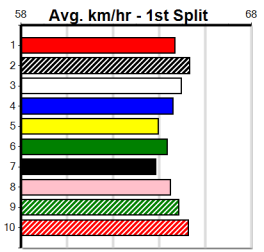

MEADOWS CONFERENCE & EVENTS

7

8:52PM

(VIC time)

Distance: 525m, Race Type: Grade 5, Total Prizemoney: $3,340
1st: $2,230, 2nd: $690, 3rd: $345, 4th: $75

WILD JAZZ (2) can explode in the middle stages in her races and she may prove hard to hold out from her good draw tonight. QUEST FOR PACE (4) has a tough draw but has a big engine and he can challenge in this with any luck in running.

Watchdog Tips: **2** **4** **1** **3** **Bet:** **Box Trifecta 1,2,3,4 ($10 for 41.67%)**

Form Box	Wgt	Dist	Track	Date	Time	BON	Margin	1st/2nd (Time)	PIR	Checked	Comment	WR	Split 1	S/P	Grade
1															
DASHING CLAUDIA [5]															
BKW Bitch Apr-22															
Sire: FERNANDO BALE Dam: ANGEL DASH															
Owner(s): Multiplication (SYN), R Mayes, T Dray, J Calyk															
Winning Distances: < 300m (0) 300 - 399m (1) 400 - 499m (4) 500 - 599m (2) 600 - 699m (0) > 700m (0)															
Winning Weights: 26.6(1) 26.9(2) 27.1(1) 27.2(3)															
5th (7)	26.9	400	GEL	R12	10-May-24	23.14	22.76	3.00L JAG FERNANDO (22.93)	S/65	.	.	.	8.76	$3.50	5
1st (4)	26.9	450	TRA	R10	20-May-24	25.60	25.60	1.00L ROMP TIN (25.67)	M/522	.	.	.	6.87	$1.70	T3-5
1st (6)	27.1	500	BEN	R8	29-May-24	28.52	28.33	1.00L AIRTIME INFRARED (28.58)	M/333	.	.	.	6.71	$3.40	T3-5
2nd (6)	27.0	525	MEP	R10	05-Jun-24	30.47	30.00	6.00L ZIPPING CRUSADER (30.07)	M/2222	.	.	.	5.19	$8.00	5
6th (8)	27.0	525	MEP	R5	12-Jun-24	31.14	29.89	17.00 SWINDLED (29.98)	M/6446	.	.	.	5.28	$39.80	5H
1st (2)	27.2	500	BEN	R8	19-Jun-24	28.21	28.21	2.00L SIR VALENTINO (28.35)	M/111	.	SW	.	6.57	$2.30	T3-5
2nd (3)	27.4	525	MEP	R7	26-Jun-24	30.46	30.08	1.75L WHITE CREST (30.35)	M/2332	.	.	.	5.16	$7.70	5
8th (1)	27.0	525	MEP	R5	03-Jul-24	30.88	29.83	13.00 FUNNY OLD FELLOW (30.01)	M/7888	.	.	.	5.26	$12.10	5H
Last 3 wins NOT included above															
1st (8)	27.2	395	TRA	R9	19-Feb-24	22.32	22.23	3.25L VONNIE LEE (22.54)	M/432	.	.	.	3.88	$2.00	T3-RW
1st (4)	26.9	410	HOR	R9	12-Mar-24	23.21	23.06	0.75L SILVER MACK (23.25)	Q/33	.	.	.	10.52	$4.50	X67
1st (1)	27.2	410	HOR	R4	02-Apr-24	23.24	23.24	2.25L OVER ACHIEVER (23.39)	M/22	.	.	.	10.43	$1.40	5

$4.40

Trainer: Jason Sharp (Lara)

Box History

Bx	1st	2nd	3rd	4th	5th	6th	7th	8th
1	1	1	1					
2	1				1			
3	1	2				2		
4	2						1	
5						1		
6	1	1						
7			1		1	1		
8	1	1	1	1	1	1	1	1

Prize Best Starts Trk/Dts APM

Prize		$13620.00
Best Starts		NBT
Trk/Dts		25-7-5-2
APM		4-0-2-0
		8140