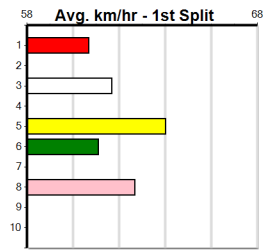

CITY VIEW BISTRO

1

6:44PM

(VIC time)

Distance: 525m, Race Type: Maiden, Total Prizemoney: $2,860
1st: $1,900, 2nd: $590, 3rd: $295, 4th: $75

VISTA YTTRIUM (5) appears a dog on the improve and with a clear run going into he first bend should be hard to beat. CANYA STRIKER (6) ran a fast placing two starts back and can pour on the pressure mid race. MISTY BLUE (8) shows some promise.

Watchdog Tips: **5** **6** **8** **1** **Bet:** **Box Trifecta 1,5,6,8 ($10 for 41.67%)**

Box History

Form Box	Wgt	Dist	Track	Date	Time	BON	Margin	1st/2nd (Time)	PIR	Checked	Comment	W/R	Split 1	S/P	Grade	
1	PAW VELDRON (NSW)[M] Drawn to settle on the speed, can threaten. $4.00															
	WBD Dog		Jul-22		Sire: AUSSIE INFRARED		Dam: DYNA PATTY		Trainer: Mark Delbridge (Balliang)							
	Owner(s): B Wheeler															
	Winning Distances: < 300m (0) 300 - 399m (0) 400 - 499m (0) 500 - 599m (0) 600 - 699m (0) > 700m (0)															
	Winning Weights:															
	3rd (8)	33.6	435	SLE	R1	05-May-24	25.19	24.32	2.75L VELOX BALE (25.00)	M/544	.	.	.	5.52	$9.90	M
	2nd (2)	33.7	460	GEL	R4	10-May-24	26.43	25.63	3.5L PAW LOU LOU (26.20)	S/522	.	.	.	6.96	$2.50	M
	5th (8)	33.7	450	BAL	R2	15-May-24	25.88	24.79	2.75L AKELA MARTIAL (25.70)	M/635	.	.	.	6.94	$4.00	M
	6th (7)	33.5	400	GEL	R1	21-Jun-24	23.58	22.41	9.50L SIR DODGE (22.93)	S/66	.	.	.	8.86	$3.70	M
	3rd (3)	33.4	450	BAL	R1	26-Jun-24	25.79	25.03	1.5L ASTON BREEZE (25.68)	S/653	.	.	.	6.90	$11.00	M
3rd (2)	33.1	515	SAP	R4	01-Jul-24	30.34	29.44	3.5L PAW KRAMER (30.09)	M/5222	.	.	.	5.26	$6.70	M	
Last 3 wins NOT included above																
<table border="1"> <caption>Box History</caption> <thead> <tr> <th>Bx</th> <th>1st</th> <th>2nd</th> <th>3rd</th> <th>4th</th> <th>5th</th> <th>6th</th> <th>7th</th> <th>8th</th> </tr> </thead> <tbody> <tr><td>1</td><td></td><td></td><td></td><td></td><td></td><td></td><td></td><td></td></tr> <tr><td>2</td><td>1</td><td>1</td><td></td><td></td><td></td><td></td><td></td><td></td></tr> <tr><td>3</td><td></td><td></td><td>1</td><td></td><td></td><td></td><td></td><td></td></tr> <tr><td>4</td><td></td><td></td><td></td><td></td><td></td><td></td><td></td><td></td></tr> <tr><td>5</td><td></td><td></td><td></td><td></td><td></td><td></td><td></td><td></td></tr> <tr><td>6</td><td></td><td></td><td></td><td></td><td></td><td></td><td></td><td></td></tr> <tr><td>7</td><td></td><td></td><td></td><td></td><td></td><td></td><td>1</td><td></td></tr> <tr><td>8</td><td></td><td></td><td>1</td><td></td><td>1</td><td></td><td></td><td></td></tr> <tr> <td>Prize Best</td> <td colspan="7"></td> <td>$1955.00</td> <td></td> </tr> <tr> <td>Starts</td> <td colspan="7"></td> <td>FSH</td> <td></td> </tr> <tr> <td>Trk/Dts</td> <td colspan="7"></td> <td>6-0-1-3</td> <td></td> </tr> <tr> <td>APM</td> <td colspan="7"></td> <td>0-0-0-0</td> <td>1747</td> </tr> </tbody> </table>																

Box History

2	COSMIC REWARD [M] No luck on debut, likely improver. $6.50															
	BK Dog		Sep-22		Sire: COSMIC RUMBLE		Dam: REAL REWARD		Trainer: Peter Presutto (Devon Meadows)							
	Owner(s): Three Little Pigs and The Big Bad Wolf (SYN), J Presutto, P Presutto, A Presutto, D Presutto															
	Winning Distances: < 300m (0) 300 - 399m (0) 400 - 499m (0) 500 - 599m (0) 600 - 699m (0) > 700m (0)															
	Winning Weights:															
	Last 3 wins NOT included above															
	<table border="1"> <caption>Box History</caption> <thead> <tr> <th>Bx</th> <th>1st</th> <th>2nd</th> <th>3rd</th> <th>4th</th> <th>5th</th> <th>6th</th> <th>7th</th> <th>8th</th> </tr> </thead> <tbody> <tr><td>1</td><td></td><td></td><td></td><td></td><td></td><td></td><td></td><td></td></tr> <tr><td>2</td><td></td><td></td><td></td><td></td><td></td><td></td><td></td><td></td></tr> <tr><td>3</td><td></td><td></td><td></td><td></td><td></td><td></td><td></td><td></td></tr> <tr><td>4</td><td></td><td></td><td></td><td></td><td></td><td></td><td></td><td></td></tr> <tr><td>5</td><td></td><td></td><td></td><td></td><td></td><td></td><td></td><td></td></tr> <tr><td>6</td><td></td><td></td><td></td><td></td><td></td><td></td><td></td><td></td></tr> <tr><td>7</td><td></td><td></td><td></td><td></td><td></td><td></td><td></td><td></td></tr> <tr><td>8</td><td></td><td></td><td></td><td></td><td></td><td></td><td></td><td></td></tr> <tr> <td>Prize Best</td> <td colspan="7"></td> <td>$0</td> <td>FSH</td> </tr> <tr> <td>Starts</td> <td colspan="7"></td> <td>0-0-0-0</td> <td></td> </tr> <tr> <td>Trk/Dts</td> <td colspan="7"></td> <td>0-0-0-0</td> <td></td> </tr> <tr> <td>APM</td> <td colspan="7"></td> <td>0</td> <td></td> </tr> </tbody> </table>															

Box History

3	TAPPET (SA)[M] New here, placed in 6 of 7, keep safe. $8.50															
	BK Dog		Jun-22		Sire: TOMMY SHELBY		Dam: KISSES FOR CHLOE		Trainer: Patrick Bouchier (Dennington)							
	Owner(s): P Bouchier															
	Winning Distances: < 300m (0) 300 - 399m (0) 400 - 499m (0) 500 - 599m (0) 600 - 699m (0) > 700m (0)															
	Winning Weights:															
	2nd (5)	38.0	512	MTG	R4	14-Apr-24	30.14	29.50	4.00L ASTON COLETTE (29.86)		.	.	.	4.57	$2.30	M
	3rd (6)	37.3	530	APK	R1	09-May-24	30.82	30.43	3.00L YODA LADY (30.60)		.	.	.	5.35	$7.00	SH
	2nd (7)	37.2	530	APK	R5	16-May-24	30.74	30.37	2.00L YODA LADY (30.59)		.	.	.	5.29	$8.00	SSF
	3rd (7)	37.4	530	APK	R8	23-May-24	30.95	30.78	1.5L YODA LADY (30.85)	0	SAMP			5.41	$6.50	GRP3
	2nd (8)	37.3	531	GAW	R3	07-Jun-24	31.03	30.56	0.75L ZINFANDEL EVIE (30.98)		.	.	.	3.28	$1.95	SHNP
3rd (2)	37.1	531	GAW	R7	16-Jun-24	31.07	30.93	1.25L ZINFANDEL EVIE (30.98)		.	.	.	3.29	$2.50	SNP	
4th (2)	37.3	531	GAW	R7	23-Jun-24	30.99	30.77	2.00L ZINFANDEL TRACE (30.84)		.	.	.	3.39	$5.50	VETF	
Last 3 wins NOT included above																
<table border="1"> <caption>Box History</caption> <thead> <tr> <th>Bx</th> <th>1st</th> <th>2nd</th> <th>3rd</th> <th>4th</th> <th>5th</th> <th>6th</th> <th>7th</th> <th>8th</th> </tr> </thead> <tbody> <tr><td>1</td><td></td><td></td><td></td><td></td><td></td><td></td><td></td><td></td></tr> <tr><td>2</td><td></td><td></td><td></td><td></td><td></td><td></td><td></td><td></td></tr> <tr><td>3</td><td></td><td></td><td>1</td><td>1</td><td></td><td></td><td></td><td></td></tr> <tr><td>4</td><td></td><td></td><td></td><td></td><td></td><td></td><td></td><td></td></tr> <tr><td>5</td><td></td><td></td><td>1</td><td></td><td></td><td></td><td></td><td></td></tr> <tr><td>6</td><td></td><td></td><td></td><td></td><td></td><td></td><td></td><td></td></tr> <tr><td>7</td><td>1</td><td>1</td><td></td><td></td><td></td><td></td><td></td><td></td></tr> <tr><td>8</td><td>1</td><td></td><td></td><td></td><td></td><td></td><td></td><td></td></tr> <tr> <td>Prize Best</td> <td colspan="7"></td> <td>$5820.00</td> <td>FSH</td> </tr> <tr> <td>Starts</td> <td colspan="7"></td> <td>7-0-3-3</td> <td></td> </tr> <tr> <td>Trk/Dts</td> <td colspan="7"></td> <td>0-0-0-0</td> <td></td> </tr> <tr> <td>APM</td> <td colspan="7"></td> <td>4676</td> <td></td> </tr> </tbody> </table>