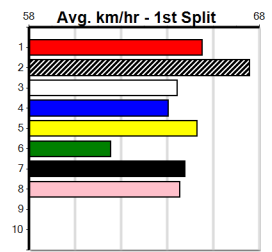

AMRON BOY AT STUD

Distance: 600m, Race Type: Mixed 4/5, Total Prizemoney: $4,445
1st: $2,990, 2nd: $920, 3rd: $460, 4th: $75

NINETYMILE VENOM (8) showed speed in his good last start win here and he may be the one to beat if he can step on terms again. APACHE SHOUT (7) hit the line with gusto in his solid win last start and he could make his presence felt again.

Watchdog Tips: 8 7 1 2 Bet: Box Trifecta 1,2,7,8 ($10 for 41.67%)

WEBLEC WRANGLER [5] Racing in great fashion in recent times, chance. $3.50
BD Dog Jan-22 Sire: KINLOCH BRAE Dam: WEBLEC BELLE
Trainer: Kylie Muscat (Ocean Grove)
Winning Distances: < 300m (0) 300 - 399m (0) 400 - 499m (3) 500 - 599m (1) 600 - 699m (0) > 700m (0)
Winning Weights: 32.5(1) 32.8(2) 33.0(1)
Box History table and race details.

LOTTIE INTENTION [5] Showed speed in smart last start win, can threaten $5.00
BK Bitch Mar-21 Sire: HARD STYLE RICO Dam: SHAE'S INTENTION
Trainer: Tom O'Neill (Pearcedale)
Winning Distances: < 300m (0) 300 - 399m (0) 400 - 499m (0) 500 - 599m (6) 600 - 699m (2) > 700m (0)
Winning Weights: 29.1(1) 29.2(1) 29.3(2) 29.6(3) 29.8(1)
Box History table and race details.

OUR GIRLS SHOUT [5] May find these a bit too quick, tested here. $15.00
BK Bitch Aug-20 Sire: MY REDEEMER Dam: SHOUT OUT LOUD
Trainer: Brian Brown (Axedale)
Winning Distances: < 300m (0) 300 - 399m (0) 400 - 499m (1) 500 - 599m (6) 600 - 699m (1) > 700m (0)
Winning Weights: 27.6(1) 27.7(2) 28.1(2) 28.2(1) 28.3(1) 28.6(1)
Box History table and race details.

MCIVOR JEWELS [5] Tough draw, hit or miss early, needs to hit here. $18.00
RBD Bitch May-22 Sire: FERAL FRANKY Dam: MCIVOR VERNA
Trainer: Julie Priest (Junortoun)
Winning Distances: < 300m (0) 300 - 399m (0) 400 - 499m (2) 500 - 599m (1) 600 - 699m (0) > 700m (0)
Winning Weights: 26.9(1) 27.2(1) 27.4(1)
Box History table and race details.

LAKEVIEW LOTTIE [5] Can show early speed in his races, place hopes. $10.00
BEBD Bitch Nov-20 Sire: WHISKEY RIOT Dam: LAKEVIEW GRACE
Trainer: Darren Petersen (Rochester)
Winning Distances: < 300m (0) 300 - 399m (0) 400 - 499m (1) 500 - 599m (3) 600 - 699m (1) > 700m (0)
Winning Weights: 27.9(1) 28.0(2) 28.1(1) 28.4(1)
Box History table and race details.

1

2

3

4

5