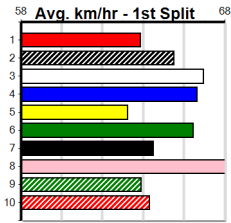

PAUA OF BUDDY AT STUD

Distance: 450m, Race Type: Mixed 4/5, Total Prizemoney: $3,360
1st: $2,250, 2nd: $690, 3rd: $345, 4th: $75

6
8:42PM
(VIC time)

LAMIA MILA (8) has been simply devastating since resuming from a spell and she is expected to light them up soon after box rise. BEN SHAKER (3) was brilliant at Warrnambool two runs back and he should make the pink work hard throughout.

Watchdog Tips: 8 3 2 6 Bet: Trifecta 8/2,3,6/2,3,5,6 ($10 - 111.11%)

Main race information table with columns: Form, Box, Weight, Dist, Track, Date, Time, BON, Margin, 1st/2nd (Time), PIR, Checked, Comment, W/R, Split 1, S/P, Grade, and Winning Boxes.