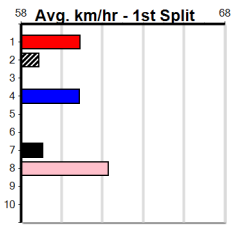

Ballarat

A1 SIGNAGE (0-1 WIN)

Distance: 390m, Race Type: Restricted Win, Total Prizemoney: \$2,925
1st: \$1,950, 2nd: \$600, 3rd: \$300, 4th: \$75

4

7:58PM

(VIC time)

ASTON WASHINGTON (1) was a top 22.36 debut winner here and she appears to have a fair bit on these. MAKE THE CUT (7) was far from disgraced on debut and she will be better for the run. TWISTED FIZZER (5) can run a cheeky race