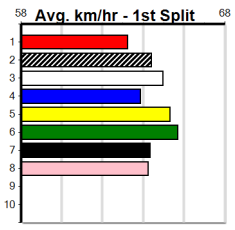

BALLARAT FUNCTION CENTRE

Distance: 545m, Race Type: Mixed 4/5, Total Prizemoney: $3,875
1st: $2,600, 2nd: $800, 3rd: $400, 4th: $75

8

9:23PM

(VIC time)

TRANSPONDER (5) is one of the best in the business and he should appreciate the slight rise in distance. YOUR COLOUR ROOM (6) needs luck early on but he is a gifted chaser when on song. ERZA SCARLET (4) is showing plenty of promise

Watchdog Tips: **5** **6** **4** **3** **Bet:** Trifecta 5/4,6/3,4,6,8 ($10 - 166.67%)