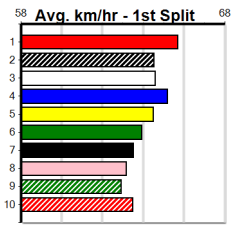

DOWNLOAD THE WATCHDOG APP

Distance: 390m, Race Type: Grade 5, Total Prizemoney: \$2,925
1st: \$1,950, 2nd: \$600, 3rd: \$300, 4th: \$75

Watchdog Tips: 1 3 6 7 **Bet:** Win 1

1 NANA'S TRIFLE [5] *Never headed last time, drawn to lead, yes*