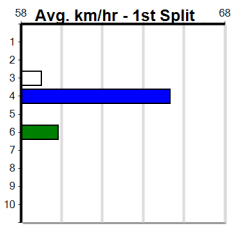

TUDOR ELECTRICAL

Distance: 390m, Race Type: Maiden, Total Prizemoney: $2,535
1st: $1,680, 2nd: $520, 3rd: $260, 4th: $75

Watchdog Tips: **4** **2** **7** **8** **Bet:** **Win 4**

Winning Boxes

Form	Box	Weight	Dist	Track	Date	Time	BON	Margin	1st/2nd (Time)	PIR	Checked	Comment	W/R	Split 1	S/P	Grade
1	THAT'S MY RUG [M]															
BK	B				Apr-22											
<i>Dam produced the talented Chief Destroyer</i> WONDER MISS $6.00 Trainer: Suzanne Mannion (Gordon) Owner(s): NEWOB (SYN), J Bowen, S Bowen, K Bowen, C Bowen																
<table border="1"> <caption>Winning Boxes</caption> <thead> <tr><th>1</th><th>2</th><th>3</th><th>4</th><th>5</th><th>6</th><th>7</th><th>8</th></tr> </thead> <tbody> <tr><td></td><td></td><td></td><td></td><td></td><td></td><td></td><td></td></tr> <tr><td>Prize</td><td></td><td></td><td></td><td></td><td></td><td></td><td></td></tr> <tr><td>Best</td><td></td><td></td><td></td><td></td><td></td><td></td><td></td></tr> <tr><td>Starts</td><td></td><td></td><td></td><td></td><td></td><td></td><td></td></tr> <tr><td>Trk/Dst</td><td></td><td></td><td></td><td></td><td></td><td></td><td></td></tr> <tr><td>APM</td><td></td><td></td><td></td><td></td><td></td><td></td><td></td></tr> </tbody> </table>																
2	KEVIN'S BOY [M]															
BK	D				Feb-22											
<i>Resuming, solid trial run here recently, danger</i> BARONESS JILL $7.50 Trainer: Kevin Ross (Mount Glasgow) Owner(s): R Ross																
<table border="1"> <caption>Winning Boxes</caption> <thead> <tr><th>1</th><th>2</th><th>3</th><th>4</th><th>5</th><th>6</th><th>7</th><th>8</th></tr> </thead> <tbody> <tr><td></td><td></td><td></td><td></td><td></td><td></td><td></td><td></td></tr> <tr><td>Prize</td><td></td><td></td><td></td><td></td><td></td><td></td><td></td></tr> <tr><td>Best</td><td></td><td></td><td></td><td></td><td></td><td></td><td></td></tr> <tr><td>Starts</td><td></td><td></td><td></td><td></td><td></td><td></td><td></td></tr> <tr><td>Trk/Dst</td><td></td><td></td><td></td><td></td><td></td><td></td><td></td></tr> <tr><td>APM</td><td></td><td></td><td></td><td></td><td></td><td></td><td></td></tr> </tbody> </table>																
3	MIDNIGHT RAP [M]															
BK	D				Feb-22											
<i>Yet to impress, needs more time, tested</i> SIN RAP BOOM $21.00 Trainer: Kevin Ross (Mount Glasgow) Owner(s): R Ross																
<table border="1"> <caption>Winning Boxes</caption> <thead> <tr><th>1</th><th>2</th><th>3</th><th>4</th><th>5</th><th>6</th><th>7</th><th>8</th></tr> </thead> <tbody> <tr><td></td><td></td><td></td><td></td><td></td><td></td><td></td><td></td></tr> <tr><td>Prize</td><td></td><td></td><td></td><td></td><td></td><td></td><td></td></tr> <tr><td>Best</td><td></td><td></td><td></td><td></td><td></td><td></td><td></td></tr> <tr><td>Starts</td><td></td><td></td><td></td><td></td><td></td><td></td><td></td></tr> <tr><td>Trk/Dst</td><td></td><td></td><td></td><td></td><td></td><td></td><td></td></tr> <tr><td>APM</td><td></td><td></td><td></td><td></td><td></td><td></td><td></td></tr> </tbody> </table>																
4	LIONESS EYES [M]															
BEF	B				Dec-22											
<i>No luck to date, this is easier, looks her race</i> MARGIE IRENE $2.80 Trainer: Matthew Marshall (Darley) Owner(s): M Marshall																
<table border="1"> <caption>Winning Boxes</caption> <thead> <tr><th>1</th><th>2</th><th>3</th><th>4</th><th>5</th><th>6</th><th>7</th><th>8</th></tr> </thead> <tbody> <tr><td></td><td></td><td></td><td></td><td></td><td></td><td></td><td></td></tr> <tr><td>Prize</td><td></td><td></td><td></td><td></td><td></td><td></td><td></td></tr> <tr><td>Best</td><td></td><td></td><td></td><td></td><td></td><td></td><td></td></tr> <tr><td>Starts</td><td></td><td></td><td></td><td></td><td></td><td></td><td></td></tr> <tr><td>Trk/Dst</td><td></td><td></td><td></td><td></td><td></td><td></td><td></td></tr> <tr><td>APM</td><td></td><td></td><td></td><td></td><td></td><td></td><td></td></tr> </tbody> </table>																
5	*** VACANT BOX ***															
Trainer: Owner(s):																
6	MINI BREW [M]															
BK	B				Jan-22											
<i>Better for the run on debut, can run a drum</i> RIXY YA PEST $6.00 Trainer: Raymond Brewer (Camperdown) Owner(s): R Brewer