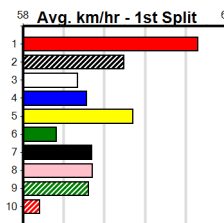

Ballarat

2

7:18PM

(VIC time)

SJC CONCRETING

Distance: 450m, Race Type: Maiden, Total Prizemoney: \$2,535

1st: \$1,680, 2nd: \$520, 3rd: \$260, 4th: \$75

BOMB KIRK (5) has shown good early speed in his two runs to date and he should get every chance in this event. BOMB NOAH (8) has been solid in his two runs and he will keep the pressure on throughout. PLASTIC GANGSTER (1) has some talent.