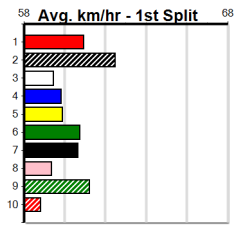

Ballarat

SPORTSBET WE LET THE DOGS OUT

Distance: 450m, Race Type: Maiden, Total Prizemoney: $2,535
1st: $1,680, 2nd: $520, 3rd: $260, 4th: $75

1
6:58PM
(VIC time)

IVORY PYGMY (1) showed some improvement when placed last time and she will get plenty of cover in the early stages. FORBES LIGHTNING (2) would prefer a wider draw but he should have enough pace to hold his position. VISTA ZIRCON (5) has claims.

Watchdog Tips: 1 2 5 3 **Bet:** Win 1