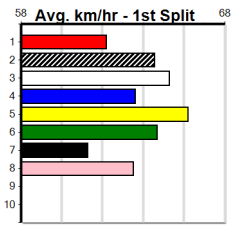

SWEET NETTY'S CATERING

Distance: 390m, Race Type: Mixed 6/7, Total Prizemoney: $2,925
1st: $1,950, 2nd: $600, 3rd: $300, 4th: $75

9

9:42PM

(VIC time)

ROSCOE BALE (6) has continued to get better with every run and he can burn them off through the bend. LUKA MAGIC (4) showed plenty of promise in his first prep and he should be primed to fire fresh. COUNTY KILDARE (3) has solid claims

Watchdog Tips:

6

4

3

8

Bet:

Win 6