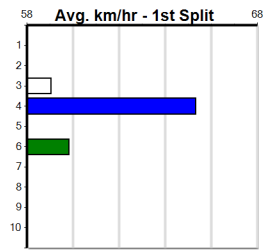

TUDOR ELECTRICAL

Distance: 390m, Race Type: Maiden, Total Prizemoney: $2,535
1st: $1,680, 2nd: $520, 3rd: $260, 4th: $75

LIONESS EYES (4) has been luckless in her three runs to date and she is expected to make amends tonight. KEVIN'S BOY (2) trialled well here recently and he is expected to fire fresh. DAYS OF ROSES (7) is a well bred type.

Watchdog Tips: 4 2 7 8 **Bet:** Win 4

Form Box	Wgt	Dist	Track	Date	Time	BON	Margin	1st/2nd (Time)	PIR	Checked	Comment	WR	Split 1	S/P	Grade	
1	THAT'S MY RUG [M] $6.00															
	Dam produced the talented Chief Destroyer															
	BK Bitch Apr-22 Sire: FERAL FRANKY Dam: WONDER MISS															
	Owner(s): NEWOB (SYN), J Bowen, S Bowen, K Bowen, C Bowen Trainer: Suzanne Mannion (Gordon)															
	Winning Distances: < 300m (0) 300 - 399m (0) 400 - 499m (0) 500 - 599m (0) 600 - 699m (0) > 700m (0)															
	Winning Weights:															
	<table border="1" style="width: 100%; border-collapse: collapse;"> <thead> <tr><th>Bx</th><th>1st</th><th>2nd</th><th>3rd</th><th>4th</th><th>5th</th><th>6th</th><th>7th</th><th>8th</th></tr> </thead> <tbody> <tr><td>1</td><td></td><td></td><td></td><td></td><td></td><td></td><td></td><td></td></tr> <tr><td>2</td><td></td><td></td><td></td><td></td><td></td><td></td><td></td><td></td></tr> <tr><td>3</td><td></td><td></td><td></td><td></td><td></td><td></td><td></td><td></td></tr> <tr><td>4</td><td></td><td></td><td></td><td></td><td></td><td></td><td></td><td></td></tr> <tr><td>5</td><td></td><td></td><td></td><td></td><td></td><td></td><td></td><td></td></tr> <tr><td>6</td><td></td><td></td><td></td><td></td><td></td><td></td><td></td><td></td></tr> <tr><td>7</td><td></td><td></td><td></td><td></td><td></td><td></td><td></td><td></td></tr> <tr><td>8</td><td></td><td></td><td></td><td></td><td></td><td></td><td></td><td></td></tr> </tbody> </table>															
	Last 3 wins NOT included above															
	<table border="1" style="width: 100%; border-collapse: collapse;"> <tr><td>Prize Best</td><td></td><td></td><td></td><td></td><td></td><td></td><td></td><td>$0</td></tr> <tr><td>Starts</td><td></td><td></td><td></td><td></td><td></td><td></td><td></td><td>0-0-0-0</td></tr> <tr><td>Trk/Dts</td><td></td><td></td><td></td><td></td><td></td><td></td><td></td><td>0-0-0-0</td></tr> <tr><td>APM</td><td></td><td></td><td></td><td></td><td></td><td></td><td></td><td>0</td></tr> </table>															
	2	KEVIN'S BOY [M] $7.50														
Resuming, solid trial run here recently, danger																
BK Dog Feb-22 Sire: FLYING RICCIARDO Dam: BARONESS JILL																
Owner(s): R Ross Trainer: Kevin Ross (Mount Glasgow)																
Winning Distances: < 300m (0) 300 - 399m (0) 400 - 499m (0) 500 - 599m (0) 600 - 699m (0) > 700m (0)																
Winning Weights:																
<table border="1" style="width: 100%; border-collapse: collapse;"> <thead> <tr><th>Bx</th><th>1st</th><th>2nd</th><th>3rd</th><th>4th</th><th>5th</th><th>6th</th><th>7th</th><th>8th</th></tr> </thead> <tbody> <tr><td>1</td><td></td><td></td><td></td><td></td><td></td><td></td><td></td><td></td></tr> <tr><td>2</td><td></td><td></td><td></td><td></td><td></td><td></td><td></td><td></td></tr> <tr><td>3</td><td></td><td></td><td></td><td></td><td></td><td></td><td></td><td></td></tr> <tr><td>4</td><td></td><td></td><td></td><td></td><td></td><td></td><td></td><td></td></tr> <tr><td>5</td><td></td><td></td><td></td><td></td><td></td><td></td><td></td><td></td></tr> <tr><td>6</td><td></td><td></td><td></td><td></td><td></td><td></td><td></td><td></td></tr> <tr><td>7</td><td></td><td></td><td></td><td></td><td></td><td>1</td><td></td><td>1</td></tr> <tr><td>8</td><td></td><td></td><td></td><td></td><td></td><td></td><td></td><td></td></tr> </tbody> </table>																
Last 3 wins NOT included above																
<table border="1" style="width: 100%; border-collapse: collapse;"> <tr><td>Prize Best</td><td></td><td></td><td></td><td></td><td></td><td></td><td></td><td>$0.00</td></tr> <tr><td>Starts</td><td></td><td></td><td></td><td></td><td></td><td></td><td></td><td>NBT</td></tr> <tr><td>Trk/Dts</td><td></td><td></td><td></td><td></td><td></td><td></td><td></td><td>2-0-0-0</td></tr> <tr><td>APM</td><td></td><td></td><td></td><td></td><td></td><td></td><td></td><td>1-0-0-0</td></tr> <tr><td></td><td></td><td></td><td></td><td></td><td></td><td></td><td></td><td>0</td></tr> </table>																
3		MIDNIGHT RAP [M] $21.00														
	Yet to impress, needs more time, tested															
	BK Dog Feb-22 Sire: FLYING RICCIARDO Dam: SIN RAP BOOM															
	Owner(s): R Ross Trainer: Kevin Ross (Mount Glasgow)															
	Winning Distances: < 300m (0) 300 - 399m (0) 400 - 499m (0) 500 - 599m (0) 600 - 699m (0) > 700m (0)															
	Winning Weights: