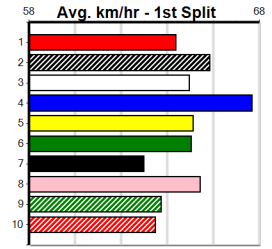

TOWN & COUNTRY LINE MARKING

Distance: 390m, Race Type: Grade 5, Total Prizemoney: $2,925
1st: $1,950, 2nd: $600, 3rd: $300, 4th: $75

DEROGATIVE (8) has been racing well in stronger company of late and he is ideally drawn wide. WESTERN'S BEAR (2) has a solid record here and he can come out running at times. ASTON AURELIA (4) is racing with confidence at present

Watchdog Tips: **8** **2** **4** **5** **Bet:** Box Quinella 2,4,8 ($10 for 333.33%)

Form	Box	Wgt	Dist	Track	Date	Time	BON	Margin	1st/2nd (Time)	PIR	Checked	Comment	W/R	Split 1	S/P	Grade
1 DEEP PURPLE [5] $8.00 Needs to lead, will push up the track, tested BK Bitch Jan-21 Sire: BERNARDO Dam: STAR DESIRE Trainer: Donna Knight (Talbot) Owner(s): A Hayes Winning Distances: < 300m (0) 300 - 399m (7) 400 - 499m (4) 500 - 599m (0) 600 - 699m (0) > 700m (0) Winning Weights: 27.0(1) 27.2(1) 27.3(4) 27.4(2) 27.5(2) 28.3(1) 2nd (3) 27.6 425 BEN R12 17-May-24 24.33 23.88 1.5L CRUSOE RICO (24.24) M/111 . . . . . 6.56 $9.90 5 2nd (2) 27.6 425 BEN R5 22-May-24 24.43 24.25 1.75L PENNY BLUE DEMON (24.32) M/222 . . . . . 6.65 $1.70 5 2nd (6) 27.9 450 BAL R6 27-May-24 25.82 25.38 2.25L LYON BALE (25.66) M/111 . . . . . 6.59 $11.30 SH 2nd (5) 28.4 425 BEN R4 31-May-24 24.40 23.72 2.25L OUR GIRL ROXY (24.25) M/122 . . . . . 6.62 $4.70 5 7th (6) 28.4 410 HOR R7 04-Jun-24 23.93 22.97 14.00 ASTON NERO (22.97) M/77 . . . . . 10.82 $19.30 X34 1st (2) 28.3 400 GEL R10 11-Jun-24 22.70 22.65 0.50L PINEAPPLE HEAD (22.73) Q/11 . . SW . 8.38 $5.80 X45 5th (2) 28.0 425 BEN R10 21-Jun-24 24.38 23.62 6.50L TOP PAYER (23.93) M/333 . . . . . 6.57 $20.40 5 5th (7) 27.8 390 BAL R10 26-Jun-24 22.55 22.01 6.50L INTEX BALE (22.13) M/54 . . . . . 8.64 $31.80 5 Last 3 wins NOT included above 1st (7) 27.4 340 DHO R7 19-Sep-23 19.37 19.37 1.5L BROWSING ABOUT (19.48) 0 5.03 $11.00 4 1st (5) 27.3 340 HOB R10 28-Sep-23 19.41 19.41 2.25L BUCKLE UP AVERY (19.57) 0 5.06 $1.90 5 1st (6) 27.0 340 HOB R8 05-Oct-23 19.48 19.42 3.25L BLACKPOOL ARIES (19.71) 0 5.04 $2.20 4																
2 WESTERN'S BEAR [5] $10.00 Goes well here, has early speed, danger BK Dog Jan-21 Sire: BERNARDO Dam: STAR DESIRE Trainer: Leslie Mitchell (Teesdale) Owner(s): L Mitchell Winning Distances: < 300m (0) 300 - 399m (10) 400 - 499m (2) 500 - 599m (0) 600 - 699m (0) > 700m (0) Winning Weights: 33.0(2) 33.1(2) 33.2(1) 33.4(1) 33.6(1) 33.7(2) 34.0(2) 34.1(1) 4th (3) 33.3 390 BAL R10 24-Apr-24 22.70 22.02 6.50L DAINTREE DAMAGE (22.25) M/74 . . . . . 8.72 $41.70 X45 2nd (4) 33.5 390 WBL R4 01-May-24 22.23 21.87 1.25L ERUDITE BALE (22.15) M/11 . . . . . 8.45 $5.70 SF 5th (6) 33.8 390 BAL R12 08-May-24 22.37 22.06 4.25L ASTON WESTERN (22.08) M/66 . . . . . 8.66 $10.70 5 2nd (6) 33.6 390 SHP R11 20-May-24 22.36 22.02 1.00L BROOMBRAE TOMMY (22.31) M/11 . . . . . 8.33 $2.40 5 3rd (7) 33.5 390 WBL R7 30-May-24 22.00 21.92 1.25L HIDDEN STONES (21.92) M/22 . . . . . 8.66 $13.60 X45 1st (7) 33.6 300 HVL R11 09-Jun-24 16.85 16.75 0.75L TOUCH OF CLOVER (16.90) M/2 . . . . . 3.97 $3.10 5 6th (3) 33.7 390 BAL R9 26-Jun-24 22.42 22.01 4.75L TIGGERLONG GAS (22.10) M/56 . . . . . 8.59 $26.50 X45 7th (8) 33.2 390 BAL R11 03-Jul-24 22.48 22.02 7.00L BLACK VIPER (22.02) M/47 . . . . . 8.47 $5.80 5H Last 3 wins NOT included above 1st (7) 34.0 390 BAL R10 18-Oct-23 22.10 22.00 3.75L HARD TO GET (22.35) M/11 . . . . . 8.26 $3.00 5 1st (2) 34.1 390 SHP R12 04-Apr-24 22.34 22.20 3.00L AL'S SHOUT (22.54) M/11 . . . . . 8.40 $1.40 T3-5 1= (7) 33.0 390 WBL R9 22-Apr-24 22.06 22.06 2.00L ERUDITE BALE/WESTERN'S M/11 . . . . . 8.52 $3.60 SH																
3 MY BOY ROBERT [5] $12.00 Front runner, may get crowded early, tough ask WF Dog Feb-21 Sire: FERNANDO BALE Dam: LITTLE TUBBSY Trainer: Billy Galea (Rockbank) Owner(s): C Fahey Winning Distances: < 300m (0) 300 - 399m (7) 400 - 499m (3) 500 - 599m (0) 600 - 699m (0) > 700m (0) Winning Weights: 29.5(1) 29.6(2) 29.8(2) 29.9(3) 30.0(1) 30.2(1) 2nd (3) 30.0 390 BAL R11 17-Apr-24 22.51 22.22 2.50L ASTON ZOOM (22.34) M/22 . . . . . 8.42 $7.60 X45 2nd (5) 30.0 390 BAL R10 24-Apr-24 22.28 22.02 0.50L DAINTREE DAMAGE (22.25) M/11 . . . . . 8.39 $10.30 X45 8th (1) 30.0 390 BAL R10 02-May-24 22.67 21.93 10.00 MYRNIONG STITCH (21.97) Q/48 . . . . . 8.48 $15.50 X45 7th (8) 29.5 350 TRA R12 07-Jun-24 20.28 19.65 9.00L ROYAL MINT (19.65) M/67 . . . . . 6.75 $4.10 X45 1st (7) 30.0 350 HVL R5 16-Jun-24 19.38 19.07 1.25L FLYING REDEEMER (19.46) Q/11 . . . . . 6.43 $9.90 5 3rd (2) 30.1 300 HVL R9 23-Jun-24 16.88 16.69 2.00L SPOT FOX (16.75) Q/2 . . . . . 3.94 $7.50 X45 4th (7) 29.8 390 BAL R5 03-Jul-24 23.04 22.02 10.00 NO RIGHT TURNS (22.36) M/54 . . . . . 8.73 $15.50 5H 4th (4) 30.4 300 HVL R4 07-Jul-24 17.01 16.75 3.75L RAPIDFIRE GIRL (16.75) M/5 . . . . . 3.98 $3.40 X45 Last 3 wins NOT included above 1st (7) 29.9 400 WGL R4 11-Nov-23 22.75 22.40 0.75L AUSSIE CAN FLY (22.80) M/11 . . . . . 8.21 $1.80 5 1st (3) 29.9 425 BEN R3 17-Nov-23 24.15 23.64 1.75L APOLLO RIOT (24.26) M/211 . . SW . 6.51 $2.70 5H 1st (3) 29.8 400 GEL R10 05-Apr-24 22.85 22.48 0.05L BAMERA (22.85) M/11 . . . . . 8.29 $5.30 5