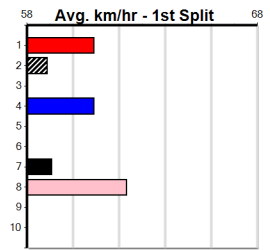

A1 SIGNAGE (0-1 WIN)

Distance: 390m, Race Type: Restricted Win, Total Prizemoney: $2,925
1st: $1,950, 2nd: $600, 3rd: $300, 4th: $75

ASTON WASHINGTON (1) was a top 22.36 debut winner here and she appears to have a fair bit on these. MAKE THE CUT (7) was far from disgraced on debut and she will be better for the run.
TWISTED FIZZER (5) can run a cheeky race

Watchdog Tips: **1** **7** **5** **2** **Bet:** Trifecta 1/2,5,7/2,5,7 ($10 - 166.67%)

Form Box	Wgt	Dist	Track	Date	Time	BON	Margin	1st/2nd (Time)	PIR	Checked	Comment	W/R	Split 1	S/P	Grade			
1	ASTON WASHINGTON [7] Top debut winner, has the right draw, go close $1.90																	
	BK Bitch		Jan-22		Sire: ASTON DEE BEE		Dam: ASTON CORINNA		Trainer: Benjamin Magri (Avalon)								ENG GEL 2024-07-09	
	Owner(s): R Borda																	
	Winning Distances: < 300m (0) 300 - 399m (1) 400 - 499m (0) 500 - 599m (0) 600 - 699m (0) > 700m (0)																	
	Winning Weights: 25.5(1)																	
	1st (7)	25.5	390	BAL	R1	19-Jun-24	22.36	21.91	1.25L PAW YONDER (22.45)	Q/11	.	.	.	8.36	$9.00	M		
	7th (3)	25.6	390	BAL	R3	26-Jun-24	23.16	22.01	16.00 ECO BALE (22.10)	M/76	.	.	.	8.73	$13.80	X67		
	6th (4)	25.4	390	BAL	R9	03-Jul-24	22.96	22.02	14.00 CANYA LIBBY (22.02)	M/78	.	SW	.	8.82	$17.40	X67		
	Last 3 wins NOT included above																	
	<table border="1"> <thead> <tr> <th>Bx</th> <th>1st</th> <th>2nd</th> <th>3rd</th> <th>4th</th> <th>5th</th> <th>6th</th> <th>7th</th> <th>8th</th> </tr> </thead> <tbody> <tr><td>1</td><td></td><td></td><td></td><td></td><td></td><td></td><td></td><td></td></tr> <tr><td>2</td><td></td><td></td><td></td><td></td><td></td><td></td><td></td><td></td></tr> <tr><td>3</td><td></td><td></td><td></td><td></td><td></td><td></td><td>1</td><td></td></tr> <tr><td>4</td><td></td><td></td><td></td><td></td><td></td><td>1</td><td></td><td></td></tr> <tr><td>5</td><td></td><td></td><td></td><td></td><td></td><td></td><td></td><td></td></tr> <tr><td>6</td><td></td><td></td><td></td><td></td><td></td><td></td><td></td><td></td></tr> <tr><td>7</td><td>1</td><td></td><td></td><td></td><td></td><td></td><td></td><td></td></tr> <tr><td>8</td><td></td><td></td><td></td><td></td><td></td><td></td><td></td><td></td></tr> <tr> <td>Prize Best</td> <td colspan="7"></td> <td>$1680.00</td> </tr> <tr> <td>Starts</td> <td colspan="7"></td> <td>22.36(7)-19/6/24</td> </tr> <tr> <td>Trk/Dts</td> <td colspan="7"></td> <td>3-1-0-0</td> </tr> <tr> <td>APM</td> <td colspan="7"></td> <td>1680</td> </tr> </tbody> </table>																	

2	HALF PAST TWELVE [M] No luck on debut, can improve, keep safe $9.00															
	BK Dog		Apr-22		Sire: FERAL FRANKY		Dam: RIFTED SPIRIT		Trainer: Colin Brennan (Napoleons)							
	Owner(s): C Brennan															
	Winning Distances: < 300m (0) 300 - 399m (0) 400 - 499m (0) 500 - 599m (0) 600 - 699m (0) > 700m (0)															
	Winning Weights:															
	7th (5)	32.8	390	BAL	R1	03-Jul-24	23.32	22.02	15.00 AUNTY ETHEL (22.31)	S/46	.	.	.	8.80	$10.70	M
	Last 3 wins NOT included above															
	<table border="1"> <thead> <tr> <th>Bx</th> <th>1st</th> <th>2nd</th> <th>3rd</th> <th>4th</th> <th>5th</th> <th>6th</th> <th>7th</th> <th>8th</th> </tr> </thead> <tbody> <tr><td>1</td><td></td><td></td><td></td><td></td><td></td><td></td><td></td><td></td></tr> <tr><td>2</td><td></td><td></td><td></td><td></td><td></td><td></td><td></td><td></td></tr> <tr><td>3</td><td></td><td></td><td></td><td></td><td></td><td></td><td></td><td></td></tr> <tr><td>4</td><td></td><td></td><td></td><td></td><td></td><td></td><td></td><td></td></tr> <tr><td>5</td><td></td><td></td><td></td><td></td><td></td><td></td><td>1</td><td></td></tr> <tr><td>6</td><td></td><td></td><td></td><td></td><td></td><td></td><td></td><td></td></tr> <tr><td>7</td><td></td><td></td><td></td><td></td><td></td><td></td><td></td><td></td></tr> <tr><td>8</td><td></td><td></td><td></td><td></td><td></td><td></td><td></td><td></td></tr> <tr> <td>Prize Best</td> <td colspan="7"></td> <td>$0.00</td> </tr> <tr> <td>Starts</td> <td colspan="7"></td> <td>NBT</td> </tr> <tr> <td>Trk/Dts</td> <td colspan="7"></td> <td>1-0-0-0</td> </tr> <tr> <td>APM</td> <td colspan="7"></td> <td>1-0-0-0</td> </tr> </tbody> </table>															

3	*** VACANT BOX ***															
	Sire:		Dam:		Trainer:											
	Owner(s):															
	Winning Distances: < 300m (0) 300 - 399m (0) 400 - 499m (0) 500 - 599m (0) 600 - 699m (0) > 700m (0)															
	Winning Weights:															
	Box History															
	Last 3 wins NOT included above															
	<table border="1"> <thead> <tr> <th>Bx</th> <th>1st</th> <th>2nd</th> <th>3rd</th> <th>4th</th> <th>5th</th> <th>6th</th> <th>7th</th> <th>8th</th> </tr> </thead> <tbody> <tr><td>1</td><td></td><td></td><td></td><td></td><td></td><td></td><td></td><td></td></tr> <tr><td>2</td><td></td><td></td><td></td><td></td><td></td><td></td><td></td><td></td></tr> <tr><td>3</td><td></td><td></td><td></td><td></td><td></td><td></td><td></td><td></td></tr> <tr><td>4</td><td></td><td></td><td></td><td></td><td></td><td></td><td></td><td></td></tr> <tr><td>5</td><td></td><td></td><td></td><td></td><td></td><td></td><td></td><td></td></tr> <tr><td>6</td><td></td><td></td><td></td><td></td><td></td><td></td><td></td><td></td></tr> <tr><td>7</td><td></td><td></td><td></td><td></td><td></td><td></td><td></td><td></td></tr> <tr><td>8</td><td></td><td></td><td></td><td></td><td></td><td></td><td></td><td></td></tr> <tr> <td>Prize Best</td> <td colspan="7"></td> <td>NBT</td> </tr> <tr> <td>Starts</td> <td colspan="7"></td> <td>1-0-0-0</td> </tr> <tr> <td>Trk/Dts</td> <td colspan="7"></td> <td>1-0-0-0</td> </tr> <tr> <td>APM</td> <td colspan="7"></td> <td>0</td> </tr> </tbody> </table>