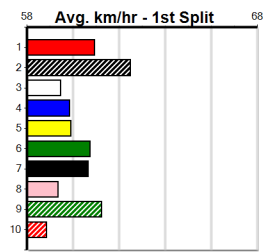

Distance: 450m, Race Type: Maiden, Total Prizemoney: $2,535
1st: $1,680, 2nd: $520, 3rd: $260, 4th: $75

IVORY PYGMY (1) showed some improvement when placed last time and she will get plenty of cover in the early stages. FORBES LIGHTNING (2) would prefer a wider draw but he should have enough pace to hold his position. VISTA ZIRCON (5) has claims.

Watchdog Tips: **1** **2** **5** **3** **Bet:** **Win 1**

1

IVORY PYGMY [M] **Improving type, gets cover early on, go close** **$3.20**

BK Bitch Oct-22 Sire: VULTURI Dam: LALA IVORY
Owner(s): DAILLY GREYHOUND FARMS (SYN), G Dailly, T Dailly
Winning Distances: < 300m (0) 300 - 399m (0) 400 - 499m (0) 500 - 599m (0) 600 - 699m (0) > 700m (0)
Winning Weights:
6th (2) 25.0 460 GEL R2 28-Jun-24 26.90 25.58 14.00 BOMB LUCA (25.94) M/566 6.84 $5.70 MH
3rd (3) 25.0 450 BAL R2 03-Jul-24 25.91 25.11 6.50L RAVEN PETER (25.48) M/444 6.81 $19.20 M

Box History

Bx	1st	2nd	3rd	4th	5th	6th	7th	8th
1								
2						1		
3			1					
4								
5								
6								
7								
8								

Prize Best $260.00 NBT
Starts 2-0-0-1
Trk/Dts 1-0-0-1
APM 260

Last 3 wins NOT included above

2

FORBES LIGHTNING (SA)[M] **Prefer out wide but has the talent, main danger** **$3.40**

F Dog Sep-22 Sire: FERAL FRANKY Dam: SWEET ON ME
Owner(s): R Forbes
Winning Distances: < 300m (0) 300 - 399m (0) 400 - 499m (0) 500 - 599m (0) 600 - 699m (0) > 700m (0)
Winning Weights:
6th (4) 29.2 390 BAL R2 24-Apr-24 23.42 22.02 11.00 ZOOM BOOM (22.65) Q/36 8.60 $10.30 MH
6th (4) 29.7 400 GEL R2 03-May-24 23.31 22.45 8.00L SERIAL STICKER (22.78) Q/37 8.58 $14.20 MH
2nd (8) 29.6 390 BAL R2 26-Jun-24 22.56 22.01 0.50L SAILAWAY GIN (22.54) M/33 8.72 $8.30 M
2nd (7) 29.6 450 BAL R3 03-Jul-24 25.76 25.11 5.50L MERL'S LAD (25.41) Q/222 6.76 $4.60 M

Box History

Bx	1st	2nd	3rd	4th	5th	6th	7th	8th
1								
2						1		
3								
4						1		
5								
6								
7		1						
8		1						

Prize Best $1040.00 NBT
Starts 4-0-2-0
Trk/Dts 1-0-1-0
APM 1040

Last 3 wins NOT included above

3

ZERO LUNATIC [M] **No luck to date, may get a nice run through, value** **$8.00**

BK Bitch Oct-22 Sire: FERNANDO BALE Dam: FABRIOLA ZERO
Owner(s): DAILLY GREYHOUND FARMS (SYN), G Dailly, T Dailly
Winning Distances: < 300m (0) 300 - 399m (0) 400 - 499m (0) 500 - 599m (0) 600 - 699m (0) > 700m (0)
Winning Weights:
5th (3) 24.0 460 GEL R4 28-Jun-24 26.82 25.58 13.00 STAPLETON (25.96) M/655 6.86 $7.70 MH
7th (8) 23.7 460 GEL R3 05-Jul-24 27.14 25.54 14.00 WARREGO STORM (26.18) M/778 6.91 $20.80 M

Box History

Bx	1st	2nd	3rd	4th	5th	6th	7th	8th
1								
2								
3					1			
4								
5								
6								
7								
8								1

Prize Best $0.00 FSH
Starts 2-0-0-0
Trk/Dts 0-0-0-0
APM 0

Last 3 wins NOT included above

4

RAVEN NIGEL [M] **Well beaten in both runs, will need more time** **$16.00**

BK Dog Oct-22 Sire: ASTON RUPEE Dam: MY BLACK RAVEN
Owner(s): DAILLY GREYHOUND FARMS (SYN), G Dailly, T Dailly
Winning Distances: < 300m (0) 300 - 399m (0) 400 - 499m (0) 500 - 599m (0) 600 - 699m (0) > 700m (0)
Winning Weights:
7th (8) 33.0 460 GEL R3 28-Jun-24 27.00 25.58 11.00 PAW OCTAVIA (26.25) M/567 V0 6.97 $10.50 MH
5th (5) 33.1 460 GEL R3 05-Jul-24 27.00 25.54 12.00 WARREGO STORM (26.18) Q/555 6.75 $23.10 M

Box History

Bx	1st	2nd	3rd	4th	5th	6th	7th	8th
1								
2								
3								
4								
5					1			
6								
7								
8								1

Prize Best $0.00 FSH
Starts 2-0-0-0
Trk/Dts 0-0-0-0
APM 0

Last 3 wins NOT included above