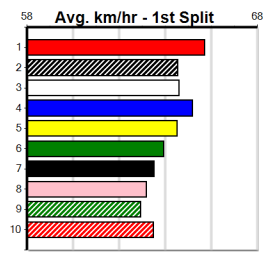

DOWNLOAD THE WATCHDOG APP

Distance: 390m, Race Type: Grade 5, Total Prizemoney: $2,925
1st: $1,950, 2nd: $600, 3rd: $300, 4th: $75

NANA'S TRIFLE (1) was never headed at Shepparton last time and he appears to be a promising type. SPRING AMMO (3) is a consistent speedster and he has a good record over this track/distance. PAPER SHREDDER (6) continues to impress

Watchdog Tips: **1** **3** **6** **7** **Bet:** **Win 1**

Form Box	Wgt	Dist	Track	Date	Time	BON	Margin	1st/2nd (Time)	PIR	Checked	Comment	WR	Split 1	S/P	Grade	
1	NANA'S TRIFLE [5] $3.40															
	Never headed last time, drawn to lead, yes															
	Sire: SUPERIOR PRODUCT Dam: MA'S PLUM JAM															
	Trainer: Mathew Tabb (Lara)															
	Owner(s): D Burnett															
	Winning Distances: < 300m (0) 300 - 399m (2) 400 - 499m (2) 500 - 599m (0) 600 - 699m (0) > 700m (0)															
	Winning Weights: 28.4(1) 30.1(1) 30.2(1) 30.9(1)															
	3rd (5) 31.1 450 WBL R5 02-Jan-24 25.85 25.15 10.00 ASTON MARVEL (25.15) M/433 . . . . 6.70 $4.70 SH															
	2nd (5) 30.3 425 BEN R3 24-Apr-24 24.36 24.06 0.10L DANYO'S BOAR (24.36) M/322 . . . SW . 6.61 $2.20 T3-6															
	4th (6) 30.3 425 BEN R9 28-Apr-24 24.65 23.58 9.50L SILVER MACK (24.01) M/444 . . . . 6.64 $3.60 6G															

Form Box	Wgt	Dist	Track	Date	Time	BON	Margin	1st/2nd (Time)	PIR	Checked	Comment	WR	Split 1	S/P	Grade	
2	MAN OF COURAGE [5] $12.00															
	Down on confidence, may get crowded early, no															
	Sire: FERNANDO BALE Dam: SMOKIN' CINDY															
	Trainer: Shaun Coulson (Balliang)															
	Owner(s): S Coulson															
	Winning Distances: < 300m (0) 300 - 399m (3) 400 - 499m (4) 500 - 599m (0) 600 - 699m (0) > 700m (0)															
	Winning Weights: 26.8(1) 26.9(1) 27.0(2) 27.1(1) 27.5(1) 27.6(1)															
	6th (5) 27.3 400 WGL R12 16-Apr-24 23.45 22.24 12.00 STARLIGHT MINI (22.66) M/65 . . . . 8.54 $58.00 5															
	2nd (7) 27.0 435 SLE R4 21-Apr-24 24.67 24.40 1.75L SMOKIN' ZAG (24.56) M/222 . . . . 5.26 $9.40 5															
	6th (1) 26.8 400 GEL R7 27-Apr-24 22.82 22.35 7.00L GUNAI PRINCE (22.35) Q/44 . . . . 8.51 $31.40 X45															

Form Box	Wgt	Dist	Track	Date	Time	BON	Margin	1st/2nd (Time)	PIR	Checked	Comment	WR	Split 1	S/P	Grade	
3	SPRING AMMO (SA)[5] $3.60															
	Rarely runs a bad race here, clear danger															
	Sire: SPRING GUN Dam: SPRING GRACE															
	Trainer: Lisa Delbridge (Balliang)															
	Owner(s): G Black															
	Winning Distances: < 300m (0) 300 - 399m (11) 400 - 499m (19) 500 - 599m (4) 600 - 699m (0) > 700m (0)															
	Winning Weights: 32.0(1) 32.3(1) 32.4(1) 32.5(3) 32.6(3) 32.7(1) 32.8(4) 33.0(4) 33.4(1) 33.6(1) 33.7(1) 33.8(1) 33.9(1)															
	6th (4) 32.5 410 HOR R10 21-May-24 24.03 23.21 7.00L OUR FABIO (23.54) M/45 . . . . 10.77 $2.60 VET															
	3rd (4) 32.5 450 BAL R6 27-May-24 25.88 25.38 3.25L LYON BALE (25.66) M/223 . . . . 6.75 $4.30 SH															
	3rd (8) 32.5 390 WBL R6 05-Jun-24 22.35 21.96 6.00L TOP PAYER (21.96) Q/42 . . . . 8.69 $4.60 FFA															

Form Box	Wgt	Dist	Track	Date	Time	BON	Margin	1st/2nd (Time)	PIR	Checked	Comment	WR	Split 1	S/P	Grade	
4	DIMORA ASHLEY (SA)[5] $10.00															
	Front runner, too much heat in this, place															
	Sire: ASTON DEE BEE Dam: DIMORA FLASH															
	Trainer: Raymond Brewer (Camperdown)															
	Owner(s): K Bouchier															
	Winning Distances: < 300m (0) 300 - 399m (3) 400 - 499m (1) 500 - 599m (0) 600 - 699m (0) > 700m (0)															
	Winning Weights: 27.2(1) 27.3(1) 27.5(2)															
	3rd (7) 27.4 390 WBL R12 29-Apr-24 22.95 22.39 2.25L WHIRLWIND FIRE (22.81) M/11 . . . . 8.78 $10.30 5															
	3rd (1) 27.2 390 WBL R12 06-May-24 22.72 22.36 2.50L WHIRLWIND FIRE (22.55) Q/11 . . . SW . 8.64 $8.40 5															
	3rd (1) 27.2 390 WBL R12 13-May-24 22.54 22.34 0.75L VANS TURBO (22.50) Q/11 . . . . 8.64 $4.20 5