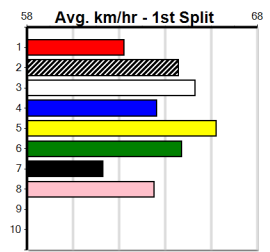

SWEET NETTY'S CATERING

Distance: 390m, Race Type: Mixed 6/7, Total Prizemoney: $2,925
1st: $1,950, 2nd: $600, 3rd: $300, 4th: $75

ROSCOE BALE (6) has continued to get better with every run and he can burn them off through the bend. LUKA MAGIC (4) showed plenty of promise in his first prep and he should be primed to fire fresh. COUNTY KILDARE (3) has solid claims

Watchdog Tips:	6	4	3	8	Bet:	Win 6

Form Box	Wgt	Dist	Track	Date	Time	BON	Margin	1st/2nd (Time)	PIR	Checked	Comment	W/R	Split 1	S/P	Grade	
1	BLISSFUL RAIN [7] Steady Traralgon winner, this is a lot harder $7.00															
	BK Bitch May-22 Sire: FERAL FRANKY Dam: WILL IT RAIN Trainer: Brett Mackie (Tooradin)															
	Owner(s): A Lie															
	Winning Distances: < 300m (0) 300 - 399m (1) 400 - 499m (0) 500 - 599m (0) 600 - 699m (0) > 700m (0)															
	Winning Weights: 29.1(1)															
	6th (7)	29.4	400	WGL	R1	02-Jul-24	24.66	22.51	18.00	OUR PINK MANTRA (23.47)	S/86	.	.	.	8.76	$16.10 M
	1st (4)	29.1	350	TRA	R2	05-Jul-24	20.17	19.49	1.5L	TERRORISING TOM (20.26)	M/22	.	.	.	6.78	$16.30 M
	Last 3 wins NOT included above															
	Box History															
	Prize Best Starts Trk/Dts APM															

2	MISCHKE [7] Strong debut win, rises in class, next time $10.00															
	BK Bitch Nov-22 Sire: ASTON RUPEE Dam: FLYING ZIGZAG Trainer: Sheila Donlon (Burnbank)															
	Owner(s): G Farrugia															
	Winning Distances: < 300m (0) 300 - 399m (1) 400 - 499m (0) 500 - 599m (0) 600 - 699m (0) > 700m (0)															
	Winning Weights: 26.8(1)															
	1st (1)	26.8	390	WBL	R1	27-Jun-24	22.65	22.05	3.00L	ASTON DAWSON (22.85)	M/41	.	.	.	8.92	$9.10 M
	Last 3 wins NOT included above															
	Box History															
	Prize Best Starts Trk/Dts APM															

3	COUNTY KILDARE [7] Hit or miss early, has good muster, threat $6.50															
	BK Dog Aug-22 Sire: FLYING RICCIARDO Dam: MISS MORRISSET Trainer: David Geall (Lara)															
	Owner(s): R Geall															
	Winning Distances: < 300m (0) 300 - 399m (1) 400 - 499m (0) 500 - 599m (0) 600 - 699m (0) > 700m (0)															
	Winning Weights: 33.5(1)															
	2nd (1)	33.2	460	GEL	R1	17-May-24	26.50	25.87	4.75L	SPELL ON YOU (26.19)	Q/111	.	.	.	6.71	$2.60 M
	1st (8)	33.5	390	SHP	R5	03-Jun-24	22.14	21.80	4.00L	JAIMANDY FRANK (22.40)	M/11	.	SW	.	8.35	$2.30 MH
	3rd (8)	33.6	390	SHP	R1	10-Jun-24	22.29	21.99	4.25L	FLAMING WHEELS (21.99)	M/22	.	.	.	8.44	$2.50 MSF
	4th (7)	33.3	390	SHP	R1	15-Jun-24	22.33	21.85	7.00L	FLAMING WHEELS (21.85)	M/54	.	.	.	8.82	$5.90 GL
	8th (1)	33.1	400	GEL	R3	21-Jun-24	24.61	22.41	27.00L	SCOTLAND YARD (22.77)	M/78	.	VO	.	8.73	$2.10 X67
Last 3 wins NOT included above																
Box History																
Prize Best Starts Trk/Dts APM																

4	LUKA MAGIC [6] Resuming, showed promise last prep, danger $4.00															
	BK Dog May-22 Sire: AUSSIE INFRARED Dam: JOKARE Trainer: Geoffrey Mitchell (Spotswood)															
	Owner(s): G Mitchell															
	Winning Distances: < 300m (0) 300 - 399m (2) 400 - 499m (0) 500 - 599m (0) 600 - 699m (0) > 700m (0)															
	Winning Weights: 31.1(1) 31.3(1)															
	7th (2)	30.8	410	HOR	R2	27-Feb-24	24.20	23.07	9.50L	ICE ICE BABY (23.54)	M/87	.	.	.	11.02	$5.60 M
	1st (7)	31.3	390	SHP	R3	05-Mar-24	22.11	22.11	4.25L	ZAMBADA ICON (22.40)	M/11	.	.	.	8.42	$2.20 M
	1st (7)	31.1	390	BAL	R2	13-Mar-24	22.28	22.09	2.00L	SHE'S RELOADED (22.41)	M/21	.	SW	.	8.45	$3.60 7
	6th (4)	31.7	390	SHP	R3	23-Mar-24	23.01	21.98	11.00	CINNABAR ICON (22.24)	M/87	.	.	.	8.69	$3.70 X67
	6th (7)	31.7	390	BAL	R2	03-Apr-24	22.54	21.97	7.00L	FAST LOVE (22.05)	S/77	.	.	W	8.66	$8.10 X67
Last 3 wins NOT included above																
Box History																
Prize Best Starts Trk/Dts APM