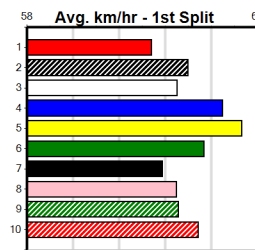

SPORTSBET FINAL

Distance: 390m, Race Type: Grade 5 Final, Total Prizemoney: $3,360
1st: $2,250, 2nd: $690, 3rd: $345, 4th: $75

BLACK VIPER (1) lit up the clock when scoring here last week and he is drawn to figure prominently again. BORACAY STORM (6) has pace to burn and he just needs a little room early on. NO RIGHT TURNS (8) has a good record here

Watchdog Tips: **1** **6** **8** **4** **Bet:** **Win 1**

Form Box	Wgt	Dist	Track	Date	Time	BON	Margin	1st/2nd (Time)	PIR	Checked	Comment	WR	Split 1	S/P	Grade

1

BLACK VIPER [4] **Brilliant heat winner, has the right draw, yes** **$1.90**

BK Dog Jun-21 Sire: ASTON DEE BEE Dam: LADY PANDORA Trainer: Matthew Clark (Briagolong)

Owner(s): D Peckham
Winning Distances: < 300m (0) 300 - 399m (3) 400 - 499m (11) 500 - 599m (1) 600 - 699m (0) > 700m (0)
Winning Weights: 32.7(1) 33.0(1) 33.1(2) 33.4(2) 33.5(5) 33.6(3) 33.9(1)

Box	1st	2nd	3rd	4th	5th	6th	7th	8th
1	1	1	4					
2	4	1		1	2	1		
3		2	1				1	
4	3		2	1	1	3		
5	1	1					1	
6	5	1	2		1			
7				2		2	1	
8	1	1			1			

Prize Best Starts Trk/Dts APM: $43550.00, 22.02(6)-3/7/24, 50-15-7-9, 1-1-0-0, 17115

6th (4) 32.9 485 HOR R7 14-May-24 28.04 27.09 13.00 ACE OF PACE (27.13) M/466 . . . 6.65 $18.00 5F
3rd (1) 33.2 435 SLE R9 19-May-24 24.50 24.45 0.75L LASSARD (24.45) M/222 . . . 5.26 $2.10 X45
3rd (3) 33.1 435 SLE R8 26-May-24 24.57 24.46 1.75L QUEBEC BALE (24.46) M/333 . . . 5.35 $3.30 X45
1st (6) 33.1 435 SLE R10 02-Jun-24 24.37 24.37 3.00L ROCKET BALE (24.57) M/411 . . . 5.46 $3.50 5
1st (8) 33.5 435 SLE R8 05-Jun-24 24.57 24.37 0.25L CANYA CHARISMA (24.59) S/622 . . . 5.38 $2.90 FFA
1st (6) 33.6 400 WGL R10 18-Jun-24 22.62 22.54 2.75L SMOOTH CRIMINAL (22.80) Q/11 . . . SW . 8.28 $3.00 5
F (3) 33.5 435 SLE R6 23-Jun-24 0.00 24.37 . MY NEO (24.37) M/77 . . . V10 . 5.41 $8.10 FFA
1st (6) 33.4 390 BAL R11 03-Jul-24 22.02 22.02 3.75L DANE MULLANE (22.27) M/31 . . . 8.43 $4.20 5H

Last 3 wins NOT included above

1st (4) 33.5 500 TRA R8 09-Feb-24 27.63 27.63 2.50L TWO BOO HOOK (27.79) M/111 . . . 9.01 $2.50 5
1st (2) 33.9 455 MBR R3 23-Feb-24 25.84 25.84 0.25L VICTORY CLUB (25.86) 0 . . . SAMP . 8.13 $1.60 5
1st (4) 33.5 395 TRA R5 01-May-24 21.88 21.88 1.5L DR. UNITED (21.98) M/422 . . . SW . 3.81 $6.20 X45