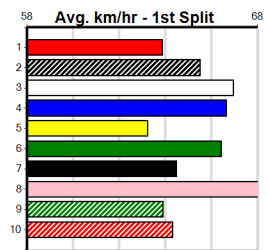

PAUA OF BUDDY AT STUD

Distance: 450m, Race Type: Mixed 4/5, Total Prizemoney: $3,360
1st: $2,250, 2nd: $690, 3rd: $345, 4th: $75

LAMIA MILA (8) has been simply devastating since resuming from a spell and she is expected to light them up soon after box rise. BEN SHAKER (3) was brilliant at Warrnambool two runs back and he should make the pink work hard throughout.

Watchdog Tips: 8 3 2 6 Bet: Trifecta 8/2,3,6/2,3,5,6 ($10 - 111.11%)

TINKER CONALL [5] Honest type but prefer drawn out wide, next time $16.00
WBD Dog Oct-21 Sire: FERNANDO BALE Dam: GAWKER BALE
Owner(s): C Burns
Winning Distances: < 300m (0) 300 - 399m (1) 400 - 499m (5) 500 - 599m (1) 600 - 699m (0) > 700m (0)
Winning Weights: 33.2(1) 33.4(1) 33.8(1) 34.0(1) 34.2(1) 34.3(1) 35.0(1)
Box History table and Prize Best Starts table included.

UNCLE ROSGO [5] *** SCRATCHED *** $10.00
WBE Dog Feb-21 Sire: FERNANDO BALE Dam: ROSE PETAL ZARR
Owner(s): K Mcglone
Winning Distances: < 300m (0) 300 - 399m (5) 400 - 499m (7) 500 - 599m (0) 600 - 699m (0) > 700m (0)
Winning Weights: 32.6(2) 32.7(4) 32.8(1) 33.2(1) 33.4(1) 33.6(1) 33.7(2)
Box History table and Prize Best Starts table included.

BEN SHAKER [5] Cracking Warrnambool winner, danger if steps $7.50
BK Dog Sep-21 Sire: FERNANDO BALE Dam: BRYLEE
Owner(s): B Rushton
Winning Distances: < 300m (0) 300 - 399m (0) 400 - 499m (8) 500 - 599m (0) 600 - 699m (0) > 700m (0)
Winning Weights: 32.6(2) 32.9(1) 33.0(2) 33.2(2) 33.3(1)
Box History table and Prize Best Starts table included.

MYSTIC BRAE [5] Resuming, tough ask fresh, prefer to watch $26.00
BK Bitch Oct-21 Sire: KINLOCH BRAE Dam: UP HILL JILL
Owner(s): R Geall
Winning Distances: < 300m (0) 300 - 399m (0) 400 - 499m (7) 500 - 599m (0) 600 - 699m (0) > 700m (0)
Winning Weights: 28.2(3) 28.3(2) 28.5(1) 28.6(1)
Box History table and Prize Best Starts table included.

DEWY NEWS [5] Racing well but rises in class, place preferred $10.00
BK Dog Mar-22 Sire: CHRISTO BALE Dam: ROSE ROYCE
Owner(s): M Delbridge
Winning Distances: < 300m (0) 300 - 399m (0) 400 - 499m (5) 500 - 599m (0) 600 - 699m (0) > 700m (0)
Winning Weights: 33.1(1) 33.8(2) 33.9(1) 34.1(1)
Box History table and Prize Best Starts table included.