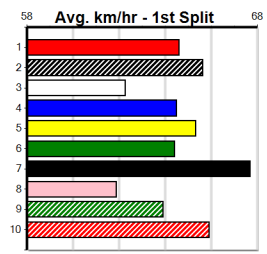

EUREKA CONCRETE

Distance: 450m, Race Type: Grade 5, Total Prizemoney: $2,925
1st: $1,950, 2nd: $600, 3rd: $300, 4th: $75

BARTY CROUCH (1) can run the hands off the clock and he should be able to hold the early lead from the good draw. VERSNELLEN (7) has won three on the spin and he will keep the pressure on from the outset. ASTON ARETHA (6) is more than capable

Watchdog Tips: 1 7 6 5 Bet: Box Quinella 1,5,6,7 ($10 for 166.67%)

Race card for BARTY CROUCH [5]. Dog, Apr-22. Sire: BEAST UNLEASHED, Dam: ARABELLA FIGG. $2.50. Includes performance table, box history, and prize details.

Race card for PAW ZELINI (NSW)[5]. Bitch, Jul-22. Sire: AUSSIE INFRARED, Dam: DYNA PATTY. $10.00. Includes performance table, box history, and prize details.

Race card for CLARETOWN SADIE [5]. Bitch, Jan-22. Sire: WOW, Dam: GAMMA BALE. $16.00. Includes performance table, box history, and prize details.

Race card for WHITE BREW [5]. Dog, Mar-21. Sire: COSMIC RUMBLE, Dam: MEPUNGA REMI. $9.00. Includes performance table, box history, and prize details.

Race card for CONROY [5]. Dog, Mar-20. Sire: MY REDEEMER, Dam: MINNESOTA LEE. $7.50. Includes performance table, box history, and prize details.