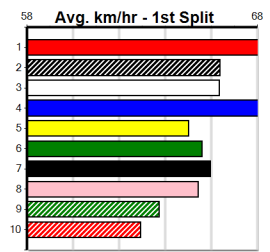

SOUTHERN SHEETMETAL

Distance: 390m, Race Type: Mixed 4/5, Total Prizemoney: $3,360
1st: $2,250, 2nd: $690, 3rd: $345, 4th: $75

ASTON FANTASTIC (4) is armed with an electrifying turn of foot and they will have to run sub 21.80 to reel him in. AT MY COMMAND (1) was far from disgraced in her Vic debut and she will be better for the run. BLUE BLOOD (8) is more than capable.

Watchdog Tips: 4 1 8 7 Bet: Win 4

AT MY COMMAND (QLD)[5] Far from disgraced in her Vic debut, danger $3.40
DKBD Bitch Dec-21 Sire: WHISKEY RIOT Dam: FLYING SEPTEMBER
Owner(s): Three Gunners (SYN), M Vincent, P Rantucci, M Harrop
Trainer: Anthony Azzopardi (Rowsley)

RUBY'S DESIRE [4] Front runner, too much heat in this event $21.00
BK Bitch Jan-21 Sire: BERNARDO Dam: STAR DESIRE
Owner(s): D Mitchell
Trainer: Leslie Mitchell (Teesdale)

GUNAI WIZARD [5] Resuming, tough ask fresh, prefer to watch $16.00
BD Dog Oct-21 Sire: ASTON DEE BEE Dam: GUNAI GOSSIP
Owner(s): J Martin
Trainer: John Barbara (Exford)

ASTON FANTASTIC (NSW)[5] Electrifying early zip, class act, hard to reel in $2.20
BK Dog Feb-22 Sire: AUSSIE INFRARED Dam: FANTASTIC DOTTY
Owner(s): R Borda
Trainer: David Geall (Lara)

FIREWORKS [5] Likely to find this class beyond her, next time $10.00
BK Bitch Dec-21 Sire: SENNACHIE Dam: MEPUNGA DASHA
Owner(s): T Trengove
Trainer: Mark Johnson (Ross Creek)

1

2

3

4

5