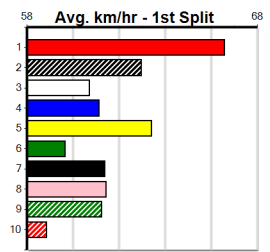

SJC CONCRETING

Distance: 450m, Race Type: Maiden, Total Prizemoney: $2,535
1st: $1,680, 2nd: $520, 3rd: $260, 4th: $75

BOMB KIRK (5) has shown good early speed in his two runs to date and he should get every chance in this event. BOMB NOAH (8) has been solid in his two runs and he will keep the pressure on throughout. PLASTIC GANGSTER (1) has some talent.

Watchdog Tips: **5** **8** **1** **2** **Bet:** **Win 5**

1

PLASTIC GANGSTER [M] Far from disgraced last time, well drawn, threat **$3.40**

BD Dog Jun-22 Sire: TOMMY SHELBY Dam: RADIANT ANGEL Trainer: Corey Mackie (Tooradin)

Owner(s): C Mackie

Winning Distances: < 300m (0) 300 - 399m (0) 400 - 499m (0) 500 - 599m (0) 600 - 699m (0) > 700m (0)

Winning Weights:

Rank	Weight	Dist	Track	Run	Date	Time	BON	Margin	1st/2nd (Time)	PIR	Checked	Comment	W/R	Split 1	S/P	Grade
3rd (1)	32.7	460	WGL	R1	12-Jan-24	26.27	25.29	8.00L	AFTER THE SIREN (25.72)	M/332	.	.	.	6.59	$14.70	MH
4th (3)	32.4	300	HVL	R1	25-Feb-24	17.04	16.27	2.00L	IT'S A HOUDINI (16.92)	M/3	.	.	.	3.97	$3.10	MH
6th (1)	32.4	350	HVL	R1	03-Mar-24	20.22	19.15	4.50L	SUPER CEVICHE (19.91)	M/4	.	.	.	6.71	$2.30	M
7th (4)	32.2	350	TRA	R2	06-Mar-24	20.80	19.86	11.00	ANNIE MIKADO (20.04)	S/47	.	.	.	6.82	$3.30	M
2nd (6)	32.7	395	TRA	R1	05-Jul-24	22.35	21.86	0.25L	COOL WHITE (22.33)	M/221	.	.	.	3.85	$2.40	M

Last 3 wins NOT included above

Box History

Bx	1st	2nd	3rd	4th	5th	6th	7th	8th
1			1					
2						1		
3				1				
4								1
5								
6		1						
7								
8								

Prize Best $855.00 FSH
Starts 5-0-1-1
Trk/Dts 0-0-0-0
APM 654

2

HONEY ZEN [M] Showed improvement last time, keep safe **$10.00**

BK Bitch Nov-22 Sire: BARCIA BALE Dam: INDY HONEY Trainer: Thomas Dailly (Anakie)

Owner(s): DAILLY GREYHOUND FARMS (SYN), G Dailly, T Dailly

Winning Distances: < 300m (0) 300 - 399m (0) 400 - 499m (0) 500 - 599m (0) 600 - 699m (0) > 700m (0)

Winning Weights:

Rank	Weight	Dist	Track	Run	Date	Time	BON	Margin	1st/2nd (Time)	PIR	Checked	Comment	W/R	Split 1	S/P	Grade
6th (8)	23.8	525	MEP	R1	26-Jun-24	31.03	30.08	14.00	THEEGALA (30.08)	M/4776	.	.	.	5.28	$11.60	MH
2nd (3)	23.9	460	GEL	R3	05-Jul-24	26.40	25.54	3.25L	WARREGO STORM (26.18)	M/342	.	.	.	6.70	$6.20	M

Last 3 wins NOT included above

Box History

Bx	1st	2nd	3rd	4th	5th	6th	7th	8th
1								
2								
3		1						
4								
5								
6								
7								
8						1		

Prize Best $520.00 FSH
Starts 2-0-1-0
Trk/Dts 0-0-0-0
APM 520

3

IVORY NARWHAL [M] Steady to date, needs more time, tested **$16.00**

BK Dog Oct-22 Sire: VULTURI Dam: LALA IVORY Trainer: Thomas Dailly (Anakie)

Owner(s): DAILLY GREYHOUND FARMS (SYN), G Dailly, T Dailly

Winning Distances: < 300m (0) 300 - 399m (0) 400 - 499m (0) 500 - 599m (0) 600 - 699m (0) > 700m (0)

Winning Weights:

Rank	Weight	Dist	Track	Run	Date	Time	BON	Margin	1st/2nd (Time)	PIR	Checked	Comment	W/R	Split 1	S/P	Grade
4th (2)	33.3	460	GEL	R3	28-Jun-24	26.69	25.58	6.50L	PAW OCTAVIA (26.25)	M/324	.	.	.	6.86	$7.80	MH
4th (1)	32.9	450	BAL	R3	03-Jul-24	26.17	25.11	11.00	MERL'S LAD (25.41)	M/443	.	.	.	6.83	$7.00	M

Last 3 wins NOT included above

Box History

Bx	1st	2nd	3rd	4th	5th	6th	7th	8th
1				1				
2								
3								
4								
5								
6								
7								
8								

Prize Best $150.00 NBT
Starts 2-0-0-0
Trk/Dts 1-0-0-0
APM 150