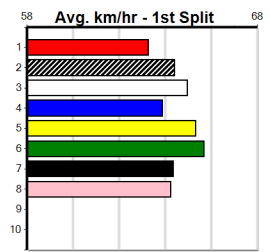

BALLARAT FUNCTION CENTRE

Distance: 545m, Race Type: Mixed 4/5, Total Prizemoney: $3,875
1st: $2,600, 2nd: $800, 3rd: $400, 4th: $75

TRANSPONDER (5) is one of the best in the business and he should appreciate the slight rise in distance. YOUR COLOUR ROOM (6) needs luck early on but he is a gifted chaser when on song. ERZA SCARLET (4) is showing plenty of promise

Watchdog Tips: 5 6 4 3 Bet: Trifecta 5/4,6/3,4,6,8 ($10 - 166.67%)

THANK YOU TOMMY [5] Rises in class, gets buried back, tough ask $26.00
Owner(s): S Donlon
Winning Distances: < 300m (0) 300 - 399m (0) 400 - 499m (7) 500 - 599m (1) 600 - 699m (0) > 700m (0)
Box History table and Prize Best Starts Trk/Dts APM

SIR VALENTINO [5] Another who will get shuffled back early, no $41.00
Owner(s): C Guillou
Winning Distances: < 300m (0) 300 - 399m (0) 400 - 499m (2) 500 - 599m (3) 600 - 699m (0) > 700m (0)
Box History table and Prize Best Starts Trk/Dts APM

ASTON HORNET [5] Better than form, strong in the run home, respect $12.00
Owner(s): R Borda
Winning Distances: < 300m (0) 300 - 399m (2) 400 - 499m (1) 500 - 599m (2) 600 - 699m (0) > 700m (0)
Box History table and Prize Best Starts Trk/Dts APM

ERZA SCARLET [5] Showing promise, toughest test, can threaten $8.00
Owner(s): A Lie
Winning Distances: < 300m (0) 300 - 399m (0) 400 - 499m (2) 500 - 599m (3) 600 - 699m (0) > 700m (0)
Box History table and Prize Best Starts Trk/Dts APM

TRANSPONDER [4] Superstar, rise in distance suits, watch the clock $1.50
Owner(s): A Tullio
Winning Distances: < 300m (0) 300 - 399m (0) 400 - 499m (13) 500 - 599m (15) 600 - 699m (0) > 700m (0)
Box History table and Prize Best Starts Trk/Dts APM