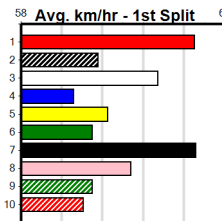

PAUA OF BUDDY AT STUD

Distance: 400m, Race Type: Tier 3 - Grade 6, Total Prizemoney: $1,530

1st: $1,000, 2nd: $320, 3rd: $160, 4th: $50

BRAEMAR CORA (3) has led for a long way in her past two and she can go one better today. SHARNI'S BOY (1) has a nice turn of foot and he is drawn to get all the breaks. NO MANNERS (5) can settle on the speed.

Watchdog Tips:

3

1

5

8

Bet:

Win 3

Main table containing race details for 10 races, including horse names, trainers, owners, and performance statistics.

Winning Boxes table for Race 1, showing prize money and starting positions.

Winning Boxes table for Race 2, showing prize money and starting positions.

Winning Boxes table for Race 3, showing prize money and starting positions.

Winning Boxes table for Race 4, showing prize money and starting positions.

Winning Boxes table for Race 5, showing prize money and starting positions.

Winning Boxes table for Race 6, showing prize money and starting positions.

Winning Boxes table for Race 7, showing prize money and starting positions.

Winning Boxes table for Race 8, showing prize money and starting positions.

Winning Boxes table for Race 9, showing prize money and starting positions.

Winning Boxes table for Race 10, showing prize money and starting positions.