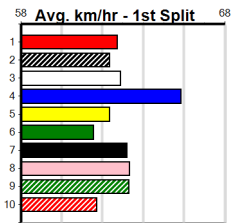

BARN BAR FUNCTION ROOM

Distance: 400m, Race Type: Grade 5 T3, Total Prizemoney: $1,530
1st: $1,000, 2nd: $320, 3rd: $160, 4th: $50

4

3:49PM

(VIC time)

KEN MASTERS (7) has been racing well in stronger company of late and he has the speed to cross and lead throughout. JUST WANT PIZZA (8) owns a slick 22.70 PB here and she will get a nice cart across early on. ENRAGED (6) has the talent.

Watchdog Tips:

7

8

6

2

Bet:

Win 7