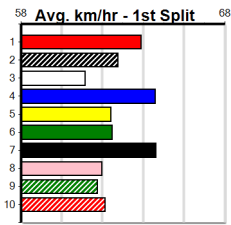

# SHIMA SHINE AT STUD

Distance: 460m, Race Type: Grade 5 T3, Total Prizemoney: \$1,530  
1st: \$1,000, 2nd: \$320, 3rd: \$160, 4th: \$50