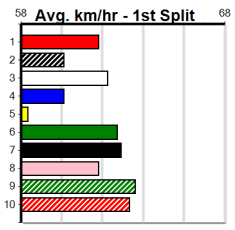

KHANS HOSPITALITY SERVICES

Distance: 400m, Race Type: Tier 3 - Maiden, Total Prizemoney: $1,530
1st: $1,000, 2nd: $320, 3rd: $160, 4th: $50

2

3:07PM
(VIC time)

TERRORISING TOM (7) has been handily placed in his past two and he has the speed to cross and lead. CAPTAIN KATIE (8) was far from disgraced at Bendigo and she will get plenty of room in the early stages. SHOULD NOT HAVE (6) will charge to the line

Watchdog Tips: **7** **8** **6** **3** **Bet:** **Win 7**