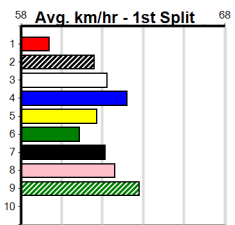

VIATEK (1-2 WINS)

Distance: 460m, Race Type: Tier 3 - Restricted Win, Total Prizemoney: $1,530
1st: $1,000, 2nd: $320, 3rd: $160, 4th: $50

5

4:09PM

(VIC time)

PENNY INTENTION (4) has been placed in all four runs here and she can come out running at times. URANO BALE (6) is better than his past three runs and he will appreciate the slight drop in class. IT'S A HOUDINI (5) can run a cheeky race

Watchdog Tips:

4

6

5

8

Bet:

Win 4