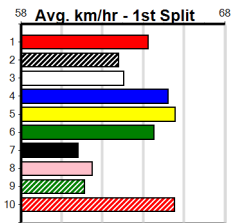

HOOKED ON SCOTCH AT STUD

Distance: 460m, Race Type: Grade 5 T3, Total Prizemoney: $1,530
1st: $1,000, 2nd: $320, 3rd: $160, 4th: $50

Watchdog Tips:

4 5 8 1

Bet:

Win 4