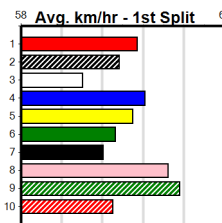

SPORTSBET BS RESPONSIBLY

Distance: 400m, Race Type: Grade 5 T3, Total Prizemoney: $1,530
1st: $1,000, 2nd: $320, 3rd: $160, 4th: $50

12

6:38PM

(VIC time)

SPECIAL SIAN (1) is drawn to hold the early lead and she is hard to get past when on the arm.
OCTARE STRIDE (5) has a solid record here and she will be in the firing line from the outset. SHINY
NEW TOY (7) is a more than capable type.

Watchdog Tips:

1

5

7

2

Bet:

Win 1