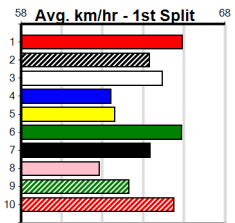

SENNACHIE AT STUD

Distance: 400m, Race Type: Grade 5 T3, Total Prizemoney: $1,530
1st: $1,000, 2nd: $320, 3rd: $160, 4th: $50

6

4:37PM

(VIC time)

TOMMY'S HITMAN (3) owns a smart 22.66 PB here and he will find this easier than his most recent racing. SUPER SIZE FRIES (1) showed improvement at Geelong and he is drawn to get every chance. SWORD DANCER (2) has solid claims

Watchdog Tips:

3

1

2

5

Bet:

Win 3