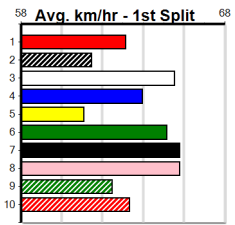

HARD STYLE RICO AT STUD

Distance: 400m, Race Type: Tier 3 - Grade 7, Total Prizemoney: $1,530
1st: $1,000, 2nd: $320, 3rd: $160, 4th: $50

9
5:34PM
(VIC time)

SMOKIN' GRACIE (8) is armed with slick early speed and she is suited back to this distance range.
SELECT MILLS (4) was never headed at Shepparton and she just needs to step on terms.
BRAEMAR SHEILA (1) has a good record here.

Watchdog Tips: **8** **4** **1** **6** **Bet:** **Win 8**