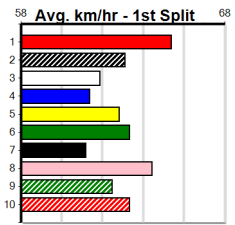

# OAKS SUPER BOX FOR HIRE

Distance: 400m, Race Type: Tier 3 - Grade 7, Total Prizemoney: \$1,530  
1st: \$1,000, 2nd: \$320, 3rd: \$160, 4th: \$50

HAVANA BLUEBIRD (6) has been consistent to date and she is armed with slick early speed.  
WOODSIDE CRUISER (2) showed good early burn last time and she will be in the firing line  
throughout. ALPHA GIRL (7) showed improvement last time.