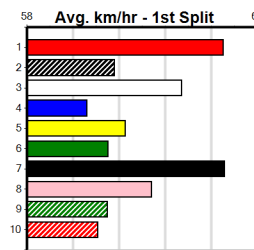

PAUA OF BUDDY AT STUD

Distance: 400m, Race Type: Tier 3 - Grade 6, Total Prizemoney: $1,530
1st: $1,000, 2nd: $320, 3rd: $160, 4th: $50

BRAEMAR CORA (3) has led for a long way in her past two and she can go one better today.
SHARNI'S BOY (1) has a nice turn of foot and he is drawn to get all the breaks. NO MANNERS (5) can settle on the speed.

Watchdog Tips: 3 1 5 8 Bet: Win 3

Form Box Wgt Dist Track Date Time BON Margin 1st/2nd (Time) PIR Checked Comment W/R Split 1 S/P Grade

SHARNI'S BOY [6] Hit or miss early, has good muster, main danger $3.60
Owner(s): MCM GRAND SYNDICATE (SYN), M Smith, C Robinson, M O'toole
Trainer: Lorraine Langley (Pakenham)

Box History table for SHARNI'S BOY [6] showing race results and prize money.

LOLA'S THEME [6] Down on confidence, may find bother, tested $21.00
Owner(s): Lola's Theme (SYN), M Ramsden, T Brabham, A Ramsden, J Esmaty, J Nolan, A Appan
Trainer: Justin Bowman (Kilmany)

Box History table for LOLA'S THEME [6] showing race results and prize money.

BRAEMAR CORA [6] Has the speed to cross and lead, go close $2.80
Owner(s): Y Cassidy
Trainer: Yvonne Cassidy (Valencia Creek)

Box History table for BRAEMAR CORA [6] showing race results and prize money.

XARN BALE [6] BiKs Poor record here, draw is a worry, next time $16.00
Owner(s): L Harris
Trainer: Tammy Kennedy-harris (Devon M)

Box History table for XARN BALE [6] showing race results and prize money.

NO MANNERS [6] Placed in two of his past three, can threaten $6.50
Owner(s): R Wood
Trainer: Ronald Wood (Warragul)

Box History table for NO MANNERS [6] showing race results and prize money.

1

2

3

4

5