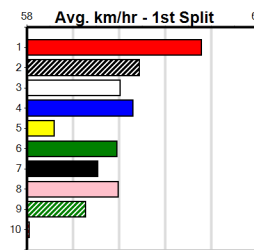

Matriarch Shell (2) has shown a lot of improvement recently and she looks suited in this event.
Scotty's Stacy (6) has been placed in four of seven to date and she will be strong in the run home. Getting On (1) won't be too far away

Watchdog Tips: **2** **6** **1** **7** Bet: Win 2

Form Box Wgt Dist Track Date Time BON Margin 1st/2nd (Time) PIR Checked Comment W/R Split 1 S/P Grade

1 **GETTING ON [M]** Far from disgraced last time out, can threaten **$8.00**
F Dog Aug-22 Sire: SH AVATAR Dam: ROCKIN' ROSIE Trainer: Grant Masterson (Tyabb)
Owner(s): G Masterson
Winning Distances: < 300m (0) 300 - 399m (0) 400 - 499m (0) 500 - 599m (0) 600 - 699m (0) > 700m (0)
Winning Weights:
3rd (6) 29.1 350 HVL R2 26-May-24 19.90 18.89 3.75L GOLD HARADA (19.65) M/2 6.74 $9.40 M
6th (4) 29.1 350 HVL R2 02-Jun-24 20.07 19.24 9.50L FLYING GENERAL (19.41) S/8 6.97 $4.70 M
4th (2) 29.2 350 TRA R1 12-Jun-24 20.46 19.75 5.00L PERCIVAL (20.12) M/54 6.90 $4.40 M
4th (7) 29.2 350 HVL R2 16-Jun-24 19.76 19.07 3.25L BUNDY PARADISE (19.55) M/4 6.74 $69.80 MH
6th (6) 29.0 350 HVL R1 23-Jun-24 19.83 19.02 4.75L SACRED SWORD (19.50) M/5 6.71 $38.90 MF
3rd (8) 28.6 400 WGL R2 04-Jul-24 23.68 23.04 6.50L JUST ANGELIC (23.26) M/65 8.90 $2.20 M
Last 3 wins NOT included above
Box History
Prize Best $570.00 FSTD
Starts 6-0-0-2
Trk/Dts 0-0-0-0
APM 518

2 **Matriarch Shell [M]** Shown improvement of late, hard to hold out **$2.60**
BE Bitch Apr-22 Sire: TOMMY SHELBY Dam: WHARFIES GIRL Trainer: Carly Feltham (Devon Meadows)
Owner(s): C Feltham
Winning Distances: < 300m (0) 300 - 399m (0) 400 - 499m (0) 500 - 599m (0) 600 - 699m (0) > 700m (0)
Winning Weights:
6th (3) 25.6 435 SLE R2 04-Feb-24 25.70 24.19 7.50L CHRISSY HAND (25.20) M/666 5.38 $6.90 M
6th (1) 25.3 435 SLE R1 11-Feb-24 25.76 24.03 13.00 MINH NARDO (24.86) M/477 5.38 $4.40 M
5th (8) 25.7 400 WGL R2 15-Mar-24 24.10 22.84 18.00 DARNUM DESIRE (22.87) M/55 VO 9.00 $2.20 M
5th (1) 26.1 400 WGL R1 28-Mar-24 23.50 22.84 3.5L GOT VIBES (23.27) S/66 8.75 $3.60 T3-M
2nd (2) 25.4 525 MEP R2 29-May-24 30.77 29.92 3.5L PAW DIMETRA (30.52) M/3222 5.27 $12.90 M
5th (4) 25.4 350 HVL R2 07-Jun-24 19.91 19.55 3.5L CALAMITY KAIT (19.68) M/5 6.83 $18.70 T3-M
2nd (8) 25.4 525 MEP R1 12-Jun-24 31.05 29.89 2.25L SIR BILLY BOY (30.89) S/3322 5.24 $10.30 M
3rd (3) 25.3 400 WGL R1 20-Jun-24 23.14 22.89 1.00L CRYPTO ROYALTY (23.07) M/23 8.64 $8.10 T3-M
Last 3 wins NOT included above
Box History
Prize Best $1340.00 FSTD
Starts 8-0-2-1
Trk/Dts 0-0-0-0
APM 1222