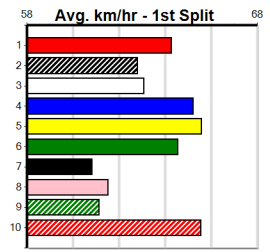

HOOKED ON SCOTCH AT STUD

Distance: 460m, Race Type: Grade 5 T3, Total Prizemoney: $1,530
1st: $1,000, 2nd: $320, 3rd: $160, 4th: $50

TIGGER INTENTION (4) will find this easier than his most recent racing and he should be able to run over the top late. PRETTY CAPRI (5) has a solid record here and she should be able to settle on the speed. MIRA BALE (8) is well drawn out wide

Watchdog Tips: 4 5 8 1 Bet: Win 4

TOOTSIE [5] Needs to lead, may get tired, place claims $7.50
RF Bitch Sep-21 Sire: FERNANDO BALE Dam: AMELIA CHRISTA
Trainer: William Dawes (Moe South)
Winning Distances: < 300m (0) 300 - 399m (4) 400 - 499m (3) 500 - 599m (2) 600 - 699m (0) > 700m (0)
Winning Weights: 25.8(1) 25.9(1) 26.1(1) 26.3(1) 26.5(2) 26.6(2) 26.7(1)
Box History table and Prize Best Starts table included.

LITTLE VENICE [5] Hit or miss early, may find bother, next time $16.00
BK Bitch Feb-21 Sire: BERNARDO Dam: MIGHTY MATILDA
Trainer: John Brown (Nyora)
Winning Distances: < 300m (0) 300 - 399m (0) 400 - 499m (5) 500 - 599m (0) 600 - 699m (0) > 700m (0)
Winning Weights: 29.7(1) 29.8(2) 30.2(1) 30.3(1)
Box History table and Prize Best Starts table included.

JUST A JESTER [5] Placed in only two of 11 here, look to others $16.00
WBD Dog Feb-20 Sire: BRANDEEN Dam: IN ORBIT
Trainer: Aaron Farley (Churchill)
Winning Distances: < 300m (0) 300 - 399m (3) 400 - 499m (1) 500 - 599m (2) 600 - 699m (0) > 700m (0)
Winning Weights: 31.2(1) 31.5(1) 32.2(1) 32.4(1) 32.7(2)
Box History table and Prize Best Starts table included.

TIGGER INTENTION [5] Class edge, can lead or charge late, go close $3.60
BD Dog Jul-20 Sire: FERNANDO BALE Dam: JANE'S INTENTION
Trainer: Taylor O'Neill (Pearcedale)
Winning Distances: < 300m (0) 300 - 399m (0) 400 - 499m (1) 500 - 599m (2) 600 - 699m (3) > 700m (0)
Winning Weights: 33.1(2) 33.4(2) 33.8(1) 33.9(1)
Box History table and Prize Best Starts table included.

PRETTY CAPRI [5] Better than her past few runs, main danger $4.20
BE Bitch Oct-21 Sire: HOOKED ON SCOTCH Dam: PRETTY MUCH
Trainer: Kelvin Iles (Longwarry)
Winning Distances: < 300m (0) 300 - 399m (0) 400 - 499m (1) 500 - 599m (3) 600 - 699m (0) > 700m (0)
Winning Weights: 28.1(3) 28.8(1)
Box History table and Prize Best Starts table included.