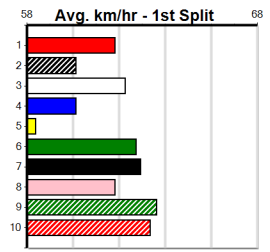

Distance: 400m, Race Type: Tier 3 - Maiden, Total Prizemoney: $1,530
1st: $1,000, 2nd: $320, 3rd: $160, 4th: $50

TERRORISING TOM (7) has been handily placed in his past two and he has the speed to cross and lead. CAPTAIN KATIE (8) was far from disgraced at Bendigo and she will get plenty of room in the early stages. SHOULD NOT HAVE (6) will charge to the line

Watchdog Tips: 7 8 6 3 Bet: Win 7

Table with columns: Form Box, Wgt, Dist, Track, Date, Time, BON, Margin, 1st/2nd (Time), PIR, Checked, Comment, W/R, Split 1, S/P, Grade

Horse profile for GOT MY MOJO [M], Had plenty of chances, will push wide, risky $14.00. Includes owner, sire, dam, winning distances, weights, and box history.

Horse profile for HURRICANE MISCHA [M], Well beaten in all eight runs, tough ask $26.00. Includes owner, sire, dam, winning distances, weights, and box history.

Horse profile for HIT A NERVE [M], No luck to date, can make amends, keep safe $6.00. Includes owner, sire, dam, winning distances, weights, and box history.

Horse profile for HIGH CONTACT [M], Yet to impress, can improve, place claims $7.50. Includes owner, sire, dam, winning distances, weights, and box history.

Horse profile for ANOTHER STORY [M], Well beaten in all six runs, prefer to watch $12.00. Includes owner, sire, dam, winning distances, weights, and box history.

1

2

3

4

5