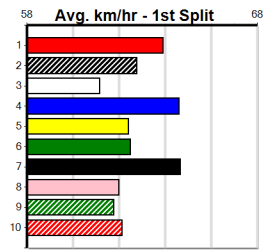

SHIMA SHINE AT STUD

Distance: 460m, Race Type: Grade 5 T3, Total Prizemoney: $1,530
1st: $1,000, 2nd: $320, 3rd: $160, 4th: $50

TOMMY FROM MARS (3) was a gutsy 25.77 Warrnambool winner and he looks suited once again.
AMAZED BY YOU (7) is a strong type and she will appreciate the slight drop in class today. FLYING BUTCHER (1) is better than his form reads.

Watchdog Tips: 3 7 1 2 Bet: Box Quinella 1,5,7 ($10 for 333.33%)

FLYING BUTCHER [5] Strong type, better than form, can threaten $6.50
BK Dog Apr-21 Sire: MY REDEEMER Dam: FLYING SMOOTH
Trainer: Peter Kelly (Longwary North)
Winning Distances: < 300m (0) 300 - 399m (1) 400 - 499m (1) 500 - 599m (4) 600 - 699m (0) > 700m (0)
Winning Weights: 31.4(2) 31.7(1) 31.9(1) 32.0(1) 32.8(1)
Box History table and Prize Best Starts Trk/Dts APM

BUSTER'S DREAM [5] No luck of late, quick PB here, must respect $9.00
BKW Dog Dec-21 Sire: MY REDEEMER Dam: AVA'S DREAM
Trainer: Arend Gringhuis (Ripplebrook)
Winning Distances: < 300m (0) 300 - 399m (2) 400 - 499m (2) 500 - 599m (0) 600 - 699m (0) > 700m (0)
Winning Weights: 32.1(1) 32.3(1) 32.5(1) 32.6(1)
Box History table and Prize Best Starts Trk/Dts APM

TOMMY FROM MARS [5] Gutsy Warrnambool winner, well graded, yes $3.60
BD Dog May-22 Sire: TOMMY SHELBY Dam: OSAKALAKA
Trainer: Jason Sharp (Lara)
Winning Distances: < 300m (0) 300 - 399m (1) 400 - 499m (2) 500 - 599m (0) 600 - 699m (0) > 700m (0)
Winning Weights: 31.1(1) 31.2(1) 31.4(1)
Box History table and Prize Best Starts Trk/Dts APM

STOLEN ROLEX (NSW)[5] Tough draw but is a strong type, place claims $10.00
BE Dog Apr-21 Sire: BARCIA BALE Dam: FUSION GIRL
Trainer: Les Weeks (Tyabb)
Winning Distances: < 300m (0) 300 - 399m (5) 400 - 499m (2) 500 - 599m (0) 600 - 699m (0) > 700m (0)
Winning Weights: 31.4(1) 32.0(1) 32.2(1) 33.0(1) 33.4(1) 33.5(1) 33.9(1)
Box History table and Prize Best Starts Trk/Dts APM

KID CARNAGE [5] Can miss the kick, scouts wide, next time $12.00
BD Dog Sep-21 Sire: ORSON ALLEN Dam: CELEBRITY
Trainer: Jade Mifsud (Hernes Oak)
Winning Distances: < 300m (0) 300 - 399m (0) 400 - 499m (3) 500 - 599m (0) 600 - 699m (0) > 700m (0)
Winning Weights: 31.7(1) 32.4(1) 32.8(1)
Box History table and Prize Best Starts Trk/Dts APM