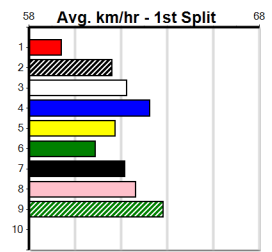

VIATEK (1-2 WINS)

Distance: 460m, Race Type: Tier 3 - Restricted Win, Total Prizemoney: $1,530
1st: $1,000, 2nd: $320, 3rd: $160, 4th: $50

PENNY INTENTION (4) has been placed in all four runs here and she can come out running at times. URANO BALE (6) is better than his past three runs and he will appreciate the slight drop in class. IT'S A HOUDINI (5) can run a cheeky race

Watchdog Tips: 4 6 5 8 Bet: Win 4

Bucket of Oil [6] One paced, steady record here, tough ask $26.00
BK Dog Nov-20 Sire: ZAMBORA BROCKIE Dam: SPECIAL KIRST
Trainer: Loren Dalziel (Longwarry)
Winning Distances: < 300m (0) 300 - 399m (0) 400 - 499m (2) 500 - 599m (0) 600 - 699m (0) > 700m (0)
Winning Weights: 36.2(1) 37.5(1)
8th (3) 37.9 435 SLE R4 22-May-24 25.82 24.63 17.00 IRON TYSON (24.69) M/678 . . . . 5.58 $57.60 X67
8th (3) 38.5 435 SLE R10 27-May-24 25.62 24.27 16.00 DASHER BALE (24.56) M/787 . . . . 5.55 $136.20 6G
6th (7) 38.2 460 WGL R7 04-Jun-24 26.71 26.11 8.00L THUNDERBOLT ROSS M/555 . . . . 6.76 $75.10 T3-6
6th (3) 38.6 460 WGL R5 13-Jun-24 26.80 26.03 9.50L SHIV ROY (26.14) S/888 . . . . 6.87 $98.90 X67
8th (4) 38.3 460 WGL R7 20-Jun-24 26.96 26.11 10.00 RARE TARRA (26.27) M/478 . . . . 6.85 $27.30 T3-6
6th (5) 37.8 460 WGL R9 27-Jun-24 27.15 26.09 12.00 KYANITE KAZ (26.35) M/886 . . . . 7.01 $53.00 6G
4th (4) 38.2 460 GEL R7 02-Jul-24 26.65 25.94 6.00L INTERSTATE GIRL (26.25) S/444 . . . . 6.92 $41.80 6G
8th (8) 38.3 450 TRA R7 08-Jul-24 25.98 24.96 3.25L RANGER'S GIRL (25.77) M/556 . . . . 6.91 $31.80 X67
Last 3 wins NOT included above
1st (1) 36.2 440 SLE R2 30-Dec-22 25.14 24.38 13.00 SPOLLY JOHN (25.99) Q/111 . . SW . 5.31 $7.30 M
1st (4) 37.5 435 SLE R9 29-Feb-24 25.06 24.72 0.50L GARY ON STILTS (25.08) M/334 . . . . 5.44 $25.40 7

Bomb Queen [7] Never too far away here, can run a drum $12.00
BK Bitch Mar-22 Sire: SHIMA SHINE Dam: JD BOMBSHELL
Trainer: Loren Dalziel (Longwarry)
Winning Distances: < 300m (0) 300 - 399m (0) 400 - 499m (1) 500 - 599m (0) 600 - 699m (0) > 700m (0)
Winning Weights: 26.5(1)
5th (3) 26.8 510 SLE R7 22-May-24 29.79 29.10 10.00 LAKEVIEW JAN (29.10) M/775 . . . . 9.93 $8.30 X67
3rd (7) 26.8 460 WGL R3 30-May-24 26.64 25.91 2.00L NEVER AROUND (26.50) M/565 . . . . 6.78 $33.80 T3-7
3rd (7) 26.4 460 WGL R9 04-Jun-24 26.67 26.11 2.00L GARY ON STILTS (26.54) Q/254 . . . . 6.67 $19.10 T3-7
3rd (3) 26.4 595 SAP R2 10-Jun-24 35.14 34.47 5.50L FACETIOUS (34.78) Q/4333 . . . . 9.60 $24.60 RW
7th (1) 26.0 715 SAP R5 17-Jun-24 43.25 42.62 9.50L SMOLDERING DECAY (42.62) M/5778 . . . . 6.39 $114.40 RW
6th (2) 25.7 640 SLE R4 23-Jun-24 37.86 36.51 9.00L MY SLICK RICK (37.26) M/4686 . . . . 6.28 $65.90 RW
4th (7) 26.1 460 WGL R7 27-Jun-24 26.51 26.09 3.75L MORTLAKE HUSTLER (26.27) M/564 . . . . 6.72 $12.60 7
4th (2) 26.2 595 SAP R3 01-Jul-24 35.73 34.56 14.00 GRACE BURGESS (34.78) M/6775 . . . . 9.88 $14.00 RW
Last 3 wins NOT included above
1st (2) 26.5 460 WGL R1 22-Feb-24 26.61 25.88 2.50L TAKE A CARNATION (26.77) Q/112 . . . . 6.69 $4.30 M