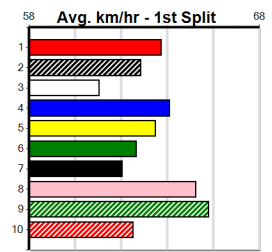

SPORTSBET BS RESPONSIBLY

Distance: 400m, Race Type: Grade 5 T3, Total Prizemoney: $1,530
1st: $1,000, 2nd: $320, 3rd: $160, 4th: $50

SPECIAL SIAN (1) is drawn to hold the early lead and she is hard to get past when on the arm.
OCTARE STRIDE (5) has a solid record here and she will be in the firing line from the outset. SHINY
NEW TOY (7) is a more than capable type.

Watchdog Tips: **1** **5** **7** **2** Bet: Win 1

SPECIAL SIAN [5] Drawn to lead, bold front runner, go cloe $3.40
DKBD Bitch Aug-21 Sire: FERNANDO BALE Dam: SPECIAL KIRST Trainer: David Kerr (Caldermeade)
Owner(s): S Flynn
Winning Distances: < 300m (0) 300 - 399m (1) 400 - 499m (2) 500 - 599m (0) 600 - 699m (0) > 700m (0)
Winning Weights: 27.6(1) 27.8(1) 28.2(1)
2nd (1) 28.8 400 WGL R11 09-May-24 23.30 23.16 1.25L BONNIE GAL (23.21) M/11 . . . 8.55 $5.10 X45
5th (4) 28.7 390 BAL R10 12-May-24 22.71 22.15 8.50L LADY ARANDT (22.15) M/66 . . . 8.68 $12.40 T3-5
8th (5) 28.9 400 WGL R5 23-May-24 23.36 22.75 9.00L GLOW (22.76) S/76 . . . 8.75 $13.10 5
2nd (1) 28.8 400 GEL R5 28-May-24 22.99 22.41 2.25L RAPIDFIRE FOREST (22.84) M/11 . . . 8.45 $4.60 T3-5
5th (2) 28.9 400 WGL R5 04-Jun-24 23.43 22.82 7.50L ROCK BALBOA (22.92) M/44 . . . 8.67 $11.10 T3-5
5th (1) 28.8 400 WGL R7 15-Jun-24 23.44 22.97 7.00L RIE BALE (22.97) M/54 . . . 8.88 $10.40 5
5th (8) 28.5 400 WGL R3 20-Jun-24 23.29 22.89 6.00L DUSTY OLD ROAD (22.89) M/45 . SW . 8.59 $9.00 T3-5
4th (8) 28.5 390 BAL R12 30-Jun-24 22.90 22.21 3.5L BORROWED TIME (22.67) M/13 . . . 8.46 $3.10 T3-5
Last 3 wins NOT included above
1st (3) 27.8 400 WGL R1 02-Nov-23 23.01 22.79 5.50L REDSHIFT JULES (23.40) M/11 . . . 8.34 $3.60 M
1= (4) 27.6 400 GEL R10 07-Nov-23 22.97 22.60 1.75L CO PILOT/SPECIAL SIAN M/11 . . . 8.42 $4.70 7
1st (6) 28.2 390 BAL R12 11-Dec-23 22.37 22.35 2.00L WATCHING (22.50) S/21 . . . 8.44 $12.20 T3-6

ZAPPY BALE (NSW)[5] Far from disgraced at Traralgon, keep safe $7.50
BK Dog Dec-20 Sire: DYNA LACHLAN Dam: URSULA BALE Trainer: Luke Harris (Devon Meadows)
Owner(s): L Harris
Winning Distances: < 300m (0) 300 - 399m (2) 400 - 499m (4) 500 - 599m (0) 600 - 699m (0) > 700m (0)
Winning Weights: 35.0(1) 35.3(1) 35.5(2) 35.6(1) 36.7(1)
3rd (7) 36.7 395 TRA R12 16-Aug-23 22.93 22.16 3.5L ELSWYK JORDY (22.68) M/533 . . . 3.91 $16.60 T3-5
5th (4) 36.7 400 GEL R4 19-Aug-23 23.33 22.46 8.50L GOING GETS TOUGH (22.76) S/65 . . . 8.84 $8.30 5NP
ST (-) 35.7 350 TRA R5 07-Jun-24 20.14 . . . 0.01L Trial Cleared M . . . 1of1 . . . . ST . . .
5th (6) 36.3 350 TRA R3 17-Jun-24 20.31 19.76 8.00L EAGLES FLY ALONE (19.76) M/56 . . . 6.73 $61.20 X45
6th (7) 36.5 395 TRA R4 21-Jun-24 22.61 22.01 9.00L MY MATE MINA (22.01) S/5655 . . . 3.83 $32.80 5
8th (8) 37.0 400 WGL R11 27-Jun-24 23.75 22.85 13.00 SPICY SIREN (22.90) M/68 . . . 8.91 $3.50 5
7th (6) 36.6 390 BAL R11 30-Jun-24 22.78 22.21 6.50L ASTON BAH (22.35) M/87 . . . 8.80 $40.90 T3-5
3rd (1) 36.4 395 TRA R11 08-Jul-24 22.60 22.32 3.00L BLACK PRESTIGE (22.39) M/222 . . . 3.85 $6.10 5
Last 3 wins NOT included above
1st (8) 35.3 390 BAL R9 14-Jan-23 22.49 22.17 0.25L THIRSTY COLLEY (22.51) S/32 . SW . 8.65 $2.30 5
1st (1) 35.0 450 WBL R8 21-Mar-23 25.51 25.51 2.00L HAIL ZEUS (25.65) M/221 . . . 6.74 $1.70 5
1st (5) 35.5 410 HOR R5 05-Apr-23 23.34 23.05 1.5L NEGASI BALE (23.44) M/11 . . . 10.45 $4.70 5