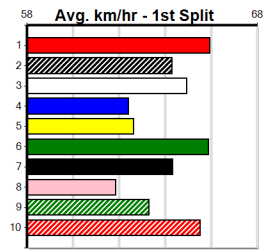

SENNACHIE AT STUD

Distance: 400m, Race Type: Grade 5 T3, Total Prizemoney: $1,530
1st: $1,000, 2nd: $320, 3rd: $160, 4th: $50

TOMMY'S HITMAN (3) owns a smart 22.66 PB here and he will find this easier than his most recent racing. SUPER SIZE FRIES (1) showed improvement at Geelong and he is drawn to get every chance. SWORD DANCER (2) has solid claims

Watchdog Tips: 3 1 2 5 Bet: Win 3

Race card for SUPER SIZE FRIES [5]. Shows dog details, owner (A Lie), winning distances, weights, and a box history table. Prize money is $4.00.

Race card for SWORD DANCER [5] Biks. Shows dog details, owner (F Bickerton), winning distances, weights, and a box history table. Prize money is $7.50.

Race card for TOMMY'S HITMAN [5]. Shows dog details, owner (M Pease), winning distances, weights, and a box history table. Prize money is $3.40.

Race card for BIG LEX [5]. Shows dog details, owner (J Bowman), winning distances, weights, and a box history table. Prize money is $16.00.

Race card for DUSTY OLD ROAD [5]. Shows dog details, owner (C Fulford), winning distances, weights, and a box history table. Prize money is $9.00.