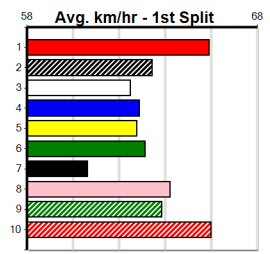

PHOTO MAN AT STUD

Distance: 400m, Race Type: Grade 5 T3, Total Prizemoney: $1,530
1st: $1,000, 2nd: $320, 3rd: $160, 4th: $50

BRAEMAR ELSIE (8) should have enough pace to cross and lead and she will take some catching.
PERCUSSION (1) has a good record here and she should hold a forward spot through the bend.
SPEED MERCHANT (3) is better than his past few runs

Watchdog Tips: 8 1 3 4 Bet: Win 8

PERCUSSION [5] Good record here, has early speed, danger $4.60
Owner(s): TWENTY YEARS (SYN), G Howell, M Carlstrom, G Beattie, B Melbourne
Trainer: Geoffrey Howell (Pearcedale)

ROCK BALBOA [5] Better than his past few runs, place claims $6.50
Owner(s): FOUR FROTHYS (SYN), G Pask, J Baxter, G Pask
Trainer: Graeme Jose (Catani)

SPEED MERCHANT [5] Struggles here but drops in class, can threaten $9.00
Owner(s): C Fulford
Trainer: Corey Fulford (Maffra)

HOOKED ON RED [5] Goes well here, solid muster, keep safe $7.00
Owner(s): Bonnie (SYN), M Pollard, G Stephenson
Trainer: Chris Johannsen (Devon Meadow)

BRENDEN [5] Needs to lead, draw is a worry, next time $8.00
Owner(s): R Wood
Trainer: Ronald Wood (Warragul)

1

2

3

4

5