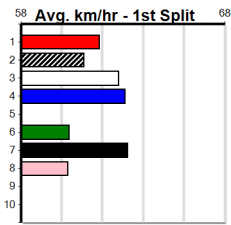

1
10:44AM
(VIC time)

Watchdog Tips:

0 0 0 0

Bet: