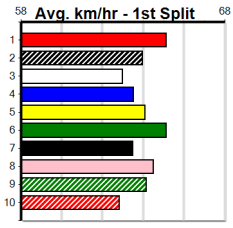

RACERS FUNCTION CENTRE

Distance: 390m, Race Type: Grade 5 T3, Total Prizemoney: $1,530
1st: $1,000, 2nd: $320, 3rd: $160, 4th: $50

5 12:09PM (VIC time)

Watchdog Tips: 0 0 0 0 Bet:

Main table containing 10 race entries (MARKET MOVES, FOUR BARRELS, COFFEE AND CREAM, ARE YOU NERVOUS, HYDRO GLIDE, TONIC'S GIRL, HELLBOY, TASMAN HOPE, GOLDEN EYE, ACE REDEEMER) with detailed race data, winning boxes, and prize information.