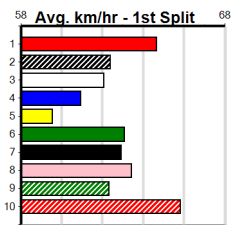

Track Record:

Distance	Time	Greyhound	Date Set
390m	21.531	LEKTRA HECKLER	18-Dec-23
450m	24.590	REJUVENATE	04-Mar-23
650m	36.788	MISSION APOLLO	11-Sep-23

Shepparton

TRACK INFO
 Track Circumference: 621m
 Inside Top Turn: 55m
 Track Width: 6m
 Inside Home Turn: 52m

TOP CAT VIDEO

Distance: 390m, Race Type: Tier 3 - Maiden, Total Prizemoney: \$1,530
1st: \$1,000, 2nd: \$320, 3rd: \$160, 4th: \$50

Watchdog Tips: 0 0 0 0 Bet: .

Main race results table with columns: Form, Box, Weight, Dist, Track, Date, Time, BON, Margin, 1st/2nd (Time), PIR, Checked, Comment, W/R, Split 1, S/P, Grade. Includes race details for 10 races (KRAKEN COOL, BURNER DEBT, TWO FOOT TONI, CATCH A COD, PASHMINA, GLASS BUTTONS, BLACK SERIES, LORD APOLLON, BE FRANK, C'EST NOIR).