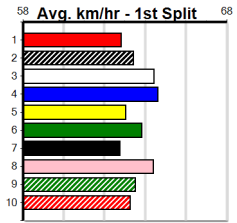

SHEPPARTON WORKWEAR & SAFETY

Distance: 450m, Race Type: Grade 5 T3, Total Prizemoney: $1,530
1st: $1,000, 2nd: $320, 3rd: $160, 4th: $50

6

12:24PM

(VIC time)

Watchdog Tips: **0 0 0 0** Bet: **.**