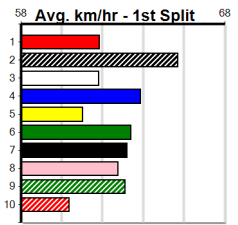

TOP CAT VIDEO

Distance: 390m, Race Type: Tier 3 - Maiden, Total Prizemoney: \$1,530
1st: \$1,000, 2nd: \$320, 3rd: \$160, 4th: \$50

Watchdog Tips: 0 0 0 0 Bet: .

Main race results table with columns: Form, Box, Weight, Dist, Track, Date, Time, BON, Margin, 1st/2nd (Time), PIR, Checked, Comment, W/R, Split 1, S/P, Grade. Includes race details for 10 races (KRAKEN COOL, BURNER DEBT, TWO FOOT TONI, CATCH A COD, PASHMINA, GLASS BUTTONS, BLACK SERIES, LORD APOLLON, BE FRANK, C'EST NOIR).

CKH PAINTING

Distance: 390m, Race Type: Tier 3 - Grade 7, Total Prizemoney: \$1,530
1st: \$1,000, 2nd: \$320, 3rd: \$160, 4th: \$50

Watchdog Tips: 0 0 0 0 Bet: .

Main table containing race details for 10 races, including horse names, trainers, owners, and winning boxes. Each race entry includes a header with race number and name, followed by a table of race results and a 'Winning Boxes' table.