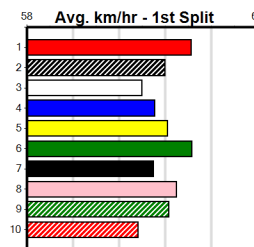

RACERS FUNCTION CENTRE

Distance: 390m, Race Type: Grade 5 T3, Total Prizemoney: $1,530
1st: $1,000, 2nd: $320, 3rd: $160, 4th: $50

Watchdog Tips: [ ] [ ] [ ] [ ] Bet: [ ]

Form Box Wgt Dist Track Date Time BON Margin 1st/2nd (Time) PIR Checked Comment W/R Split 1 S/P Grade

MARKET MOVES [5]
BK Dog Feb-21 Sire: FERNANDO BALE Dam: OVER HERE
Owner(s): D Burkett
Trainer: Darren Burkett (Girgarre)
Winning Distances: < 300m (0) 300 - 399m (3) 400 - 499m (0) 500 - 599m (0) 600 - 699m (0) > 700m (0)
Winning Weights: 29.5(1) 29.6(1) 29.9(1)
6th (8) 29.4 390 SHP R11 05-Apr-24 22.65 21.82 7.00L GOLDEN LADY (22.18) S/54 . . . 8.65 $14.10 5
3rd (8) 29.7 390 SHP R4 18-Apr-24 22.31 22.09 1.00L SIMPLY AWESOME (22.26) M/22 . . . 8.46 $6.60 T3-5
4th (5) 29.2 390 SHP R4 22-Apr-24 22.62 21.96 6.50L FOUND A SPOT (22.18) M/44 . . . 8.65 $20.20 5
5th (4) 29.6 390 SHP R12 20-May-24 22.66 22.02 6.00L HALEIGH VELLA (22.26) S/55 . . . 8.86 $17.20 5
4th (1) 29.6 390 SHP R10 30-May-24 22.76 22.15 6.50L SUGAR BOWL ROSE (22.33) M/34 . . . 8.80 $6.30 5
4th (1) 29.6 390 SHP R12 06-Jun-24 22.50 22.12 5.50L BUCK SHINES (22.12) M/43 . . . 8.48 $6.60 T3-5
4th (4) 30.0 390 SHP R3 17-Jun-24 22.90 21.85 11.00 BUCK SHINES (22.18) M/44 . . . 8.97 $24.00 5
5th (2) 30.5 390 SHP R6 20-Jun-24 22.61 22.20 6.00L ASTON ARETHA (22.20) M/44 . . . 8.63 $5.00 5
Last 3 wins NOT included above
1st (4) 29.9 385 SHP R3 18-May-23 22.17 21.83 3.5L MY ISABELLE (22.40) M/11 . . SW . 8.23 $1.20 T3-M
1st (1) 29.5 390 SHP R10 05-Mar-24 22.45 22.11 1.25L NOT FORGIVEN (22.53) Q/11 . . . 8.52 $4.70 7
1st (7) 29.6 390 SHP R4 21-Mar-24 22.36 22.23 0.25L LET'S PLAY TIP (22.37) M/11 . . . 8.39 $3.40 T3-6

Box History
Bx 1st 2nd 3rd 4th 5th 6th 7th 8th
1 1 1 1 2 1 2 2
2 1 1 1 1 1 1 1
3 2 1 1 1 1 1 1
4 1 1 2 2 1 1 1
5 1 1 1 1 1 1 1
6 1 1 1 1 1 1 1
7 1 1 1 1 1 1 1
8 1 1 1 1 1 1 1
Prize Best $6125.00
Starts 22.36(7)-21/3/24
Trk/Dts 30-3-6-2
APM 16-2-1-1 1540