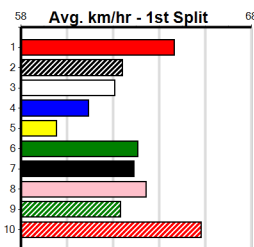

TOP CAT VIDEO

Distance: 390m, Race Type: Tier 3 - Maiden, Total Prizemoney: $1,530
1st: $1,000, 2nd: $320, 3rd: $160, 4th: $50

Watchdog Tips: ☐ ☐ ☐ ☐ ☐ Bet: ☐

Form Box	Wgt	Dist	Track	Date	Time	BON	Margin	1st/2nd (Time)	PIR	Checked	Comment	WR	Split 1	S/P	Grade

1

KRAKEN COOL [M]
F Bitch Mar-22 Sire: ZAMBORA BROCKIE Dam: KRAKEN KATIE
Owner(s): EYLES (SYN), K Eyles, H Eyles, D Eyles Trainer: Kevin Eyles (Murchison)
Winning Distances: < 300m (0) 300 - 399m (0) 400 - 499m (0) 500 - 599m (0) 600 - 699m (0) > 700m (0)
Winning Weights:
3rd (4) 24.8 390 SHP R1 01-Jul-24 22.64 22.00 3.5L FORETOPMAN (22.40) M/33 8.61 $13.50 M
2nd (8) 24.9 390 SHP R1 08-Jul-24 22.66 22.00 2.50L MORAIN LILLY (22.49) M/33 8.76 $2.90 M

Box History

Bx	1st	2nd	3rd	4th	5th	6th	7th	8th
1								
2								
3								
4			1					
5								
6								
7								
8	1							

Prize Best $780.00 NBT
Starts 2-0-1-1
Trk/Dts 2-0-1-1
APM 780

Last 3 wins NOT included above

2

BURNER DEBT [M]
BK Bitch Jan-21 Sire: FERNANDO BALE Dam: UNIQUE JOSAPHINE
Owner(s): Von-Rene (SYN), B Marantelli, K Hider Trainer: Daniel Boots (Merrigum)
Winning Distances: < 300m (0) 300 - 399m (0) 400 - 499m (0) 500 - 599m (0) 600 - 699m (0) > 700m (0)
Winning Weights:
4th (4) 24.9 390 SHP R1 29-Feb-24 23.94 22.06 20.00 MIDNIGHT MASS (22.54) M/44 9.33 $6.90 M
8th (1) 24.5 390 SHP R1 14-Mar-24 23.18 22.13 7.00L FRANKLIN AVENUE (22.72) M/47 8.93 $18.80 M
4th (7) 24.2 390 SHP R2 18-Apr-24 22.96 22.09 11.00 MISS MELEE (22.22) M/33 8.78 $46.50 T3-M
6th (4) 24.2 300 HVL R2 03-May-24 17.79 16.90 9.00L GARY KNEW IT (17.18) M/3 4.09 $35.80 T3-M
3rd (6) 24.0 390 SHP R2 09-May-24 23.21 22.22 1.5L MOYARRA SPECTRUM M/11 8.78 $27.60 M
4th (8) 24.3 390 SHP R2 16-May-24 23.24 22.11 5.00L HALF MAC (22.90) M/53 8.97 $24.60 M
3rd (8) 24.5 390 SHP R2 30-May-24 23.15 22.15 4.00L ASTON QUARTZ (22.88) M/23 8.79 $29.50 M
8th (7) 24.3 390 SHP R1 06-Jun-24 23.44 22.12 18.00 PAW HUNTER (22.20) M/88 8.79 $27.80 T3-M

Box History

Bx	1st	2nd	3rd	4th	5th	6th	7th	8th
1				1				1
2								
3						1		
4	1		2			2	1	1
5								
6		1	2	1				
7			2					1
8		1	1					

Prize Best $1210.00 NBT
Starts 19-0-1-2
Trk/Dts 7-0-0-2
APM 348

Last 3 wins NOT included above

3

TWO FOOT TONI [M]
BK Bitch Feb-22 Sire: SHIMA SHINE Dam: LILLY PATCH
Owner(s): J Formosa Trainer: Jordan Formosa (Heathcote)
Winning Distances: < 300m (0) 300 - 399m (0) 400 - 499m (0) 500 - 599m (0) 600 - 699m (0) > 700m (0)
Winning Weights:
5th (3) 26.2 390 SHP R1 17-Jun-24 23.08 21.85 8.00L JARMON (22.52) M/43 8.89 $13.40 M
5th (7) 26.3 390 SHP R2 08-Jul-24 22.87 22.00 6.00L DEADLY FORCE (22.45) S/75 8.89 $27.90 M

Box History

Bx	1st	2nd	3rd	4th	5th	6th	7th	8th
1								
2								
3					1			
4								
5								
6								
7						1		
8								

Prize Best $0.00 NBT
Starts 2-0-0-0
Trk/Dts 2-0-0-0
APM 0

Last 3 wins NOT included above