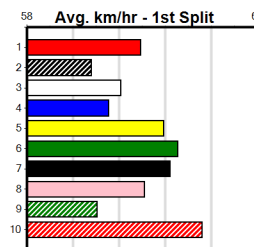

Shepparton

BYERS ELECTRICAL (1-2 WINS)

7

12:44PM

Distance: 450m, Race Type: Tier 3 - Restricted Win, Total Prizemoney: \$1,530
1st: \$1,000, 2nd: \$320, 3rd: \$160, 4th: \$50

(VIC time)

Watchdog Tips:

Bet: