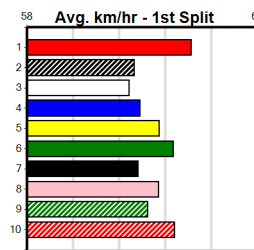

SPORTSBET GO THE BLUE DOG

Distance: 390m, Race Type: Grade 5 T3, Total Prizemoney: $1,530
1st: $1,000, 2nd: $320, 3rd: $160, 4th: $50

Watchdog Tips:

Bet:

Form Box Wgt Dist Track Date Time BON Margin 1st/2nd (Time) PIR Checked Comment W/R Split 1 S/P Grade

NONSTOP LOMAR (NSW)[5]
F Dog Mar-21 Sire: ORSON ALLEN Dam: FIERCE LOMAR
Owner(s): S Mcmenamin
Trainer: Wayne Bocquet (Mullengandra)
Winning Distances: < 300m (0) 300 - 399m (0) 400 - 499m (3) 500 - 599m (0) 600 - 699m (0) > 700m (0)
Winning Weights: 31.5(1) 32.4(1) 32.5(1)
Box History table and Prize Best Starts Trk/Dts APM

LEO GIBLET [5]
BD Dog Nov-19 Sire: WORM BURNER Dam: DYNA GERDA
Owner(s): T Meyer
Trainer: Terry Meyer (Girgarre)
Winning Distances: < 300m (0) 300 - 399m (7) 400 - 499m (2) 500 - 599m (1) 600 - 699m (0) > 700m (0)
Winning Weights: 31.0(2) 31.1(1) 31.2(1) 31.3(2) 31.5(1) 31.8(1) 32.2(1)
Box History table and Prize Best Starts Trk/Dts APM

SHE'S ICONIC [5]
BK Bitch May-21 Sire: SH AVATAR Dam: LA BAMBA ICON
Owner(s): G Nicoll
Trainer: Susan Trim (Campbells Forest)
Winning Distances: < 300m (0) 300 - 399m (0) 400 - 499m (3) 500 - 599m (0) 600 - 699m (0) > 700m (0)
Winning Weights: 28.3(1) 28.6(2)
Box History table and Prize Best Starts Trk/Dts APM

KANJI QUEBEC [5]
BK Dog May-21 Sire: SHIMA SHINE Dam: KANJI
Owner(s): Nettleton Park Racing (SYN), S O'connell, M O'connell, B Coyle, T Sandilands, A Murray, M Willia
Trainer: Mark Giddings (Heathcote)
Winning Distances: < 300m (0) 300 - 399m (2) 400 - 499m (5) 500 - 599m (0) 600 - 699m (0) > 700m (0)
Winning Weights: 32.4(1) 32.9(1) 33.5(1) 33.6(1) 33.8(2) 34.2(1)
Box History table and Prize Best Starts Trk/Dts APM

BUSHMAN'S PRAYER [5]
BEBD Dog Mar-20 Sire: ORSON ALLEN Dam: IT'S A DREAM
Owner(s): A Roche
Trainer: Arron Roche (Merrigum)
Winning Distances: < 300m (0) 300 - 399m (12) 400 - 499m (1) 500 - 599m (0) 600 - 699m (0) > 700m (0)
Winning Weights: 28.2(1) 28.6(1) 28.7(1) 28.8(2) 28.9(1) 29.0(1) 29.1(1) 29.2(1) 29.3(1) 29.4(1) 29.5(1) 30.0(1)
Box History table and Prize Best Starts Trk/Dts APM

1

2

3

4

5