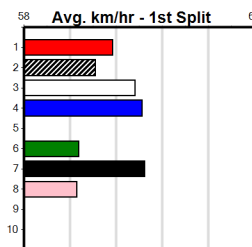

1
10:44AM

(VIC time)

Distance: 450m, Race Type: Tier 3 - Maiden, Total Prizemoney: $1,530
1st: $1,000, 2nd: $320, 3rd: $160, 4th: $50

Watchdog Tips: [ ] [ ] [ ] [ ] Bet: [ ]

1 BOROUGH BOUND [M] FEB-22 Sire: FERNANDO BALE Dam: SUBLIME NEWS Trainer: Dawn Trickey (Eaglehawk)
Winning Distances: < 300m (0) 300 - 399m (0) 400 - 499m (0) 500 - 599m (0) 600 - 699m (0) > 700m (0)
Winning Weights: 3rd (4) 31.0 425 BEN R1 17-May-24 25.13 23.88 0.75L LITTLE TIC (25.09) Q/332 6.78 $8.60 M
Box History: Bx 1st 2nd 3rd 4th 5th 6th 7th 8th
Prize Best Starts Trk/Dts APM: $940.00 NBT 4-0-0-4 1-0-0-1 888

2 SHAGGY BEAR [M] MAR-22 Sire: ASTON DEE BEE Dam: TIME NO MONEY Trainer: Theo Van taarling (Tallygaroopna)
Winning Distances: < 300m (0) 300 - 399m (0) 400 - 499m (0) 500 - 599m (0) 600 - 699m (0) > 700m (0)
Winning Weights: 4th (7) 36.0 450 SHP R1 09-May-24 26.39 25.42 5.00L CALM THE STORM (26.06) M/335 6.85 $11.90 M
Box History: Bx 1st 2nd 3rd 4th 5th 6th 7th 8th
Prize Best Starts Trk/Dts APM: $705.00 NBT 14-0-0-3 8-0-0-1 569

3 OUTLAWED [M] DEC-21 Sire: MY REDEEMER Dam: SHELLBROOK Trainer: John Shaw (Yarrowonga)
Winning Distances: < 300m (0) 300 - 399m (0) 400 - 499m (0) 500 - 599m (0) 600 - 699m (0) > 700m (0)
Winning Weights: 2nd (7) 32.6 390 SHP R2 15-Apr-24 22.92 21.75 0.75L LIFE'S A PARTY (22.87) S/75 SW 8.97 $8.00 M
Box History: Bx 1st 2nd 3rd 4th 5th 6th 7th 8th
Prize Best Starts Trk/Dts APM: $680.00 NBT 6-0-1-1 3-0-0-1 472

4 DALE'S CORNER [M] MAR-22 Sire: ASTON DUKE Dam: TIBIALIS Trainer: Josh Duncan (Heathcote)
Winning Distances: < 300m (0) 300 - 399m (0) 400 - 499m (0) 500 - 599m (0) 600 - 699m (0) > 700m (0)
Winning Weights: 2nd (3) 30.5 300 HVL R2 03-May-24 17.37 16.90 2.75L GARY KNEW IT (17.18) M/2 4.07 $5.90 T3-M
Box History: Bx 1st 2nd 3rd 4th 5th 6th 7th 8th
Prize Best Starts Trk/Dts APM: $1925.00 NBT 11-0-4-2 2-0-1-0 1478

5 *** VACANT BOX *** Sire: Dam: Trainer:
Owner(s):
Winning Distances: < 300m (0) 300 - 399m (0) 400 - 499m (0) 500 - 599m (0) 600 - 699m (0) > 700m (0)
Winning Weights:
Box History