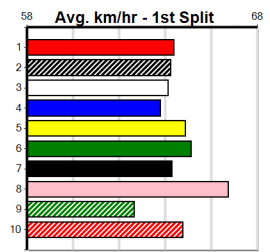

REJUVENATE @ STUD

Distance: 390m, Race Type: Grade 5 T3, Total Prizemoney: $1,530
1st: $1,000, 2nd: $320, 3rd: $160, 4th: $50

Watchdog Tips: [ ] [ ] [ ] [ ] Bet: [ ]

FEATHERS [5]
BK Bitch Feb-21 Sire: FABREGAS Dam: GUNAI MARLIE
Owner(s): C Mcgrath
Trainer: Peter Dunlevey (Cohuna)
Winning Distances: < 300m (0) 300 - 399m (4) 400 - 499m (1) 500 - 599m (0) 600 - 699m (0) > 700m (0)
Winning Weights: 28.4(1) 28.8(2) 29.1(1) 29.3(1)
Race results table with columns: Rank, Weight, Dog Name, Date, Time, BON, Margin, 1st/2nd (Time), PIR, Checked, Comment, W/R, Split 1, S/P, Grade.

WE ARE SOUTH (NSW)[5]
DKBD Bitch Dec-21 Sire: WOW Dam: SPOOKY SENSATION
Owner(s): B Kinder
Trainer: Brenda Kinder (Girgarre)
Winning Distances: < 300m (0) 300 - 399m (1) 400 - 499m (3) 500 - 599m (0) 600 - 699m (0) > 700m (0)
Winning Weights: 25.3(2) 25.5(1) 26.1(1)
Race results table with columns: Rank, Weight, Dog Name, Date, Time, BON, Margin, 1st/2nd (Time), PIR, Checked, Comment, W/R, Split 1, S/P, Grade.

CAILAH'S CREW [5]
BK Bitch Oct-20 Sire: ASTON DEE BEE Dam: MISS HEART
Owner(s): L Bicchieri
Trainer: Louie Bicchieri (Fawkner)
Winning Distances: < 300m (0) 300 - 399m (10) 400 - 499m (2) 500 - 599m (0) 600 - 699m (0) > 700m (0)
Winning Weights: 26.8(1) 26.9(1) 27.0(1) 27.3(1) 27.6(1) 27.7(2) 27.8(2) 27.9(2) 28.0(1)
Race results table with columns: Rank, Weight, Dog Name, Date, Time, BON, Margin, 1st/2nd (Time), PIR, Checked, Comment, W/R, Split 1, S/P, Grade.

OCCIPITAL [5]
BK Dog Oct-20 Sire: RAW ABILITY Dam: TEMPORALIS
Owner(s): TABB FAMILY (SYN), M Tabb, S Tabb, K Tabb
Trainer: Kathrynne Tabb (Lara)
Winning Distances: < 300m (0) 300 - 399m (9) 400 - 499m (0) 500 - 599m (0) 600 - 699m (0) > 700m (0)
Winning Weights: 32.2(1) 32.5(3) 32.6(1) 33.0(3) 33.2(1)
Race results table with columns: Rank, Weight, Dog Name, Date, Time, BON, Margin, 1st/2nd (Time), PIR, Checked, Comment, W/R, Split 1, S/P, Grade.

MISTER SHOEMAN [5]
BK Dog Sep-21 Sire: ZAMBORA BROCKIE Dam: LUCILLE DIOR
Owner(s): G Robinson
Trainer: Gary Robinson (Violet Town)
Winning Distances: < 300m (0) 300 - 399m (5) 400 - 499m (0) 500 - 599m (0) 600 - 699m (0) > 700m (0)
Winning Weights: 29.1(1) 29.6(1) 30.0(2) 30.6(1)
Race results table with columns: Rank, Weight, Dog Name, Date, Time, BON, Margin, 1st/2nd (Time), PIR, Checked, Comment, W/R, Split 1, S/P, Grade.

1

2

3

4

5