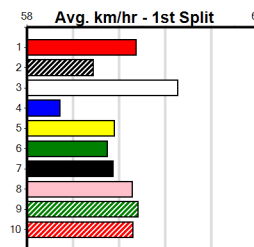

GPP LASER3300

Distance: 450m, Race Type: Grade 5 T3, Total Prizemoney: $1,530
1st: $1,000, 2nd: $320, 3rd: $160, 4th: $50

Watchdog Tips:

Bet:

Table with columns: Form Box, Wgt, Dist, Track, Date, Time, BON, Margin, 1st/2nd (Time), PIR, Checked, Comment, WR, Split 1, S/P, Grade

WHERE'S LESLEY [5]
BK Dog Sep-19 Sire: COSMIC RUMBLE Dam: MEPUNGA GAL
Owner(s): P Dunlevey
Trainer: Peter Dunlevey (Cohuna)
Winning Distances: < 300m (0) 300 - 399m (0) 400 - 499m (3) 500 - 599m (4) 600 - 699m (0) > 700m (0)
Winning Weights: 28.8(1) 29.4(1) 29.5(1) 29.9(1) 30.6(3)
Box History table and Prize Best Starts table included.

ZIPPING THOR (NSW)[5]
BD Dog Feb-20 Sire: GOODESY Dam: ZIPPING ABBY
Owner(s): R Tolson
Trainer: Robert Tolson (Maryborough)
Winning Distances: < 300m (0) 300 - 399m (0) 400 - 499m (9) 500 - 599m (4) 600 - 699m (0) > 700m (0)
Winning Weights: 31.6(2) 31.8(1) 31.9(3) 32.0(3) 32.2(2) 32.3(2)
Box History table and Prize Best Starts table included.

LUCKY ONE [5]
BK Dog Jan-21 Sire: FERNANDO BALE Dam: UNIQUE JOSAPHINE
Owner(s): D Burkett
Trainer: Darren Burkett (Girgarre)
Winning Distances: < 300m (0) 300 - 399m (3) 400 - 499m (4) 500 - 599m (0) 600 - 699m (0) > 700m (0)
Winning Weights: 28.6(2) 28.7(1) 29.0(1) 29.1(1) 29.2(1) 29.8(1)
Box History table and Prize Best Starts table included.

LEKTRA NICK [5]
BK Dog Jan-20 Sire: ZAMBORA BROCKIE Dam: LEKTRA VIKI
Owner(s): R Tolson
Trainer: Robert Tolson (Maryborough)
Winning Distances: < 300m (0) 300 - 399m (3) 400 - 499m (10) 500 - 599m (0) 600 - 699m (0) > 700m (0)
Winning Weights: 29.9(2) 30.1(3) 30.2(1) 30.3(1) 30.6(1) 30.7(1) 30.9(1) 31.1(1) 31.3(1) 31.8(1)
Box History table and Prize Best Starts table included.

SWANNY RIVER [5]
BDW Bitch Jan-21 Sire: FERNANDO BALE Dam: HOT JEAN
Owner(s): M Davis
Trainer: Glenn Maxwell (Heathcote)
Winning Distances: < 300m (0) 300 - 399m (0) 400 - 499m (5) 500 - 599m (0) 600 - 699m (0) > 700m (0)
Winning Weights: 25.1(1) 25.2(1) 26.2(1) 26.3(1) 26.5(1)
Box History table and Prize Best Starts table included.

1

2

3

4

5