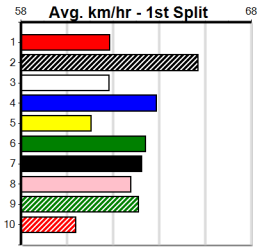

Shepparton

CKH PAINTING

4

11:44AM

(VIC time)

Distance: 390m, Race Type: Tier 3 - Grade 7, Total Prizemoney: \$1,530
1st: \$1,000, 2nd: \$320, 3rd: \$160, 4th: \$50

Watchdog Tips: Bet:

Form Box	Wgt	Dist	Track	Date	Time	BON	Margin	1st/2nd (Time)	PIR	Checked	Comment	WR	Split 1	S/P	Grade
----------	-----	------	-------	------	------	-----	--------	----------------	-----	---------	---------	----	---------	-----	-------