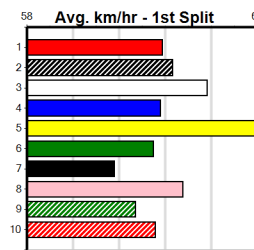

MMS ACCESS

Distance: 390m, Race Type: Grade 5 T3, Total Prizemoney: $1,530
1st: $1,000, 2nd: $320, 3rd: $160, 4th: $50

Watchdog Tips:

Bet:

Form Box Wgt Dist Track Date Time BON Margin 1st/2nd (Time) PIR Checked Comment W/R Split 1 S/P Grade

THUNDER PIE [5]
BK Bitch Sep-20 Sire: MY REDEEMER Dam: BLACK PONTIAC
Owner(s): D Shovan
Trainer: David Shovan (Powlett Planes)
Winning Distances: < 300m (0) 300 - 399m (2) 400 - 499m (1) 500 - 599m (0) 600 - 699m (0) > 700m (0)
Winning Weights: 27.7(1) 29.0(1) 29.1(1)
Box History table and Prize Best Starts table included.

MAGIC LIES (NSW)[5]
BE Bitch Oct-20 Sire: PAW LICKING Dam: MAGIC LIAR
Owner(s): INTEGRITY CHASING (SYN), T Cogger, M Cogger
Trainer: Brenda Kinder (Girgarre)
Winning Distances: < 300m (0) 300 - 399m (3) 400 - 499m (7) 500 - 599m (0) 600 - 699m (0) > 700m (0)
Winning Weights: 25.0(1) 25.2(1) 25.5(1) 25.8(1) 26.4(1) 26.6(2) 27.1(2) 27.9(1)
Box History table and Prize Best Starts table included.

ORIENTAL OPHELIA [5]
BK Bitch Apr-22 Sire: ORSON ALLEN Dam: ORIENTAL JADE
Owner(s): N Hebart
Trainer: Rodney Clark (Echuca Village)
Winning Distances: < 300m (0) 300 - 399m (1) 400 - 499m (3) 500 - 599m (0) 600 - 699m (0) > 700m (0)
Winning Weights: 25.9(1) 26.1(2) 26.6(1)
Box History table and Prize Best Starts table included.

TESS CABANG [5]
BE Bitch Feb-21 Sire: BERNARDO Dam: STARS AND LIGHTS
Owner(s): J Mangion
Trainer: John Mangion (Numurkah)
Winning Distances: < 300m (0) 300 - 399m (2) 400 - 499m (2) 500 - 599m (0) 600 - 699m (0) > 700m (0)
Winning Weights: 27.8(1) 28.8(1) 29.2(1) 29.6(1)
Box History table and Prize Best Starts table included.

TWO WAY GLASS [5]
BE Dog May-21 Sire: TALK'S CHEAP Dam: ROPED IN
Owner(s): C Over
Trainer: Gordon Yates (Wangaratta)
Winning Distances: < 300m (0) 300 - 399m (8) 400 - 499m (0) 500 - 599m (0) 600 - 699m (0) > 700m (0)
Winning Weights: 29.4(1) 29.7(2) 30.0(1) 30.1(2) 30.6(1) 30.7(1)
Box History table and Prize Best Starts table included.