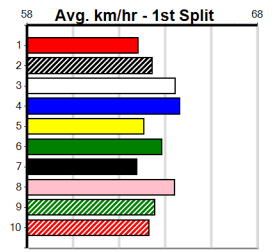

SHEPPARTON WORKWEAR & SAFETY

Distance: 450m, Race Type: Grade 5 T3, Total Prizemoney: $1,530
1st: $1,000, 2nd: $320, 3rd: $160, 4th: $50

Watchdog Tips: [ ] [ ] [ ] [ ] Bet: [ ]

Form	Box	Wgt	Dist	Track	Date	Time	BON	Margin	1st/2nd (Time)	PIR	Checked	Comment	WR	Split 1	S/P	Grade

ZAMBEZI [5]
WF Dog
Owner(s): R Boyce
Winning Distances: < 300m (0) 300 - 399m (3) 400 - 499m (1) 500 - 599m (0) 600 - 699m (0) > 700m (0)
Winning Weights: 33.1(1) 33.2(1) 33.3(2)

4th (2)	33.7	400	WGL	R10	14-Mar-24	23.42	22.79	7.00L	LITTLE VENICE (22.93)	M/45	.	.	.	8.71	$5.80	T3-6
1st (7)	33.3	395	TRA	R9	18-Mar-24	22.19	22.19	3.25L	SMOOTH RANGER (22.41)	M/111	.	.	.	3.77	$4.30	T3-6
8th (5)	33.0	395	TRA	R5	03-Apr-24	23.08	22.16	9.00L	RADEBE (22.48)	M/776	.	W	.	3.87	$5.20	5
8th (6)	33.0	395	TRA	R4	12-Apr-24	23.11	22.16	8.50L	BOURNE SARAH (22.51)	M/888	.	.	.	4.02	$12.00	5
7th (8)	33.5	460	WGL	R5	26-Apr-24	26.47	25.55	5.50L	DR. CHIEFTAIN (26.11)	M/457	.	.	.	6.67	$68.50	5
3rd (5)	33.3	515	SAP	R2	05-May-24	30.50	29.71	2.50L	YOU'RE IN LUCK (30.33)	S/4455	.	.	.	5.30	$7.00	5NP
6th (1)	33.4	460	WGL	R6	09-May-24	27.13	26.35	9.00L	KNICKED OFF (26.53)	M/444	.	.	.	6.79	$3.40	5
1st (1)	33.2	450	SHP	R8	29-Jun-24	26.14	26.14	8.50L	WHISTLING (26.72)	Q/111	.	.	.	6.77	$2.70	T3-5

Last 3 wins NOT included above

1st (1)	33.3	350	TRA	R1	29-Jan-24	20.22	19.88	1.75L	LAKEVIEW KIM (20.34)	M/31	.	SW	.	6.73	$3.70	T3-M
1st (1)	33.1	395	TRA	R4	04-Mar-24	22.52	21.95	1.75L	ANCHOR BELLE (22.64)	M/641	.	W	.	3.85	$6.50	T3-7

Trainer: Dale Bunn (Tylden)

Box History

Bx	1st	2nd	3rd	4th	5th	6th	7th	8th
1	3	1						1
2				1				
3								
4								
5			1		1			1
6		1				1	1	2
7	1							
8		2						1 1

Prize Best Starts Trk/Dts APM: $6075.00, 26.14(1)-29/6/24, 20-4-4-1, 1-1-0-0, 2786

VALLETTA DIVA [5]
BEBD Bitch
Owner(s): J Nicholls
Winning Distances: < 300m (0) 300 - 399m (0) 400 - 499m (3) 500 - 599m (0) 600 - 699m (0) > 700m (0)
Winning Weights: 27.2(1) 27.4(1) 27.5(1)

7th (4)	27.4	500	BEN	R7	01-May-24	29.23	28.26	10.00	OUR LAST HOPE (28.55)	M/888	.	.	.	7.14	$3.20	X67
5th (4)	27.2	450	WBL	R7	06-May-24	26.32	25.46	8.50L	POSIE YOU PEST (25.74)	M/466	.	.	.	6.88	$20.10	7
4th (4)	27.3	390	WBL	R9	27-May-24	23.00	22.17	3.5L	POPCORN MISS (22.76)	M/55	.	VO	.	9.14	$2.40	7
1st (8)	27.2	400	GEL	R3	04-Jun-24	22.86	22.69	1.00L	MAKE US DREAM (22.91)	Q/22	.	SW	.	8.64	$2.80	7
1st (8)	27.4	450	WBL	R7	10-Jun-24	25.67	25.51	3.25L	KIYENG (25.89)	Q/111	.	SW	.	6.72	$2.30	X67
F (6)	27.3	460	GEL	R8	18-Jun-24	0.00	25.76	.	DEEP FEVER (25.88)	M/588	.	V10	.	6.82	$14.30	X45
5th (2)	27.1	400	GEL	R4	02-Jul-24	23.17	22.88	3.75L	MAGIC BEE (22.91)	M/56	.	.	.	8.77	$3.90	5
7th (6)	27.1	450	BAL	R7	07-Jul-24	26.17	25.42	7.00L	MAGIC BOY HARVEY (25.69)	M/488	.	.	.	6.75	$4.60	T3-5

Last 3 wins NOT included above

1st (2)	27.5	450	BAL	R2	28-Feb-24	25.75	25.37	2.75L	RONNY'S RETURN (25.94)	Q/111	.	.	.	6.66	$4.80	RW

Trainer: John Nicholls (Melton West)

Box History

Bx	1st	2nd	3rd	4th	5th	6th	7th	8th
1				1	1			
2	1	2		1	1	1		
3						1	1	
4				1	1			1
5								
6		1			1			1
7								
8	2	1			2	1	1	

Prize Best Starts Trk/Dts APM: $4540.00, NBT, 24-3-4-1, 2-0-0-1, 2846