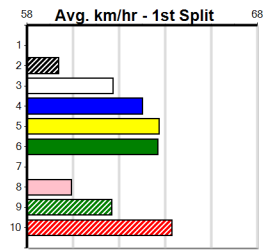

2
11:02AM

Distance: 390m, Race Type: Tier 3 - Maiden, Total Prizemoney: $1,530
1st: $1,000, 2nd: $320, 3rd: $160, 4th: $50

(VIC time)

Watchdog Tips: ☐ ☐ ☐ ☐ ☐ Bet:

Form Box	Wgt	Dist	Track	Date	Time	BON	Margin	1st/2nd (Time)	PIR	Checked	Comment	WR	Split 1	S/P	Grade			
1	BOBBY BRADY [M]																	
	BK Dog		Nov-20		Sire: DYNA VILLA				Dam: CHEEKERS				Trainer: Margaret Shaw (Yarrowonga)					
	Owner(s): M Shaw																	
	Winning Distances: < 300m (0) 300 - 399m (0) 400 - 499m (0) 500 - 599m (0) 600 - 699m (0) > 700m (0)																	
	Winning Weights:																	
	8th (7)	31.8	385	SHP	R1	04-Sep-23	23.10	21.62	17.00	TRUVY BALE (21.91)	M/88	V10	8.63	$14.00	M			
	ST (-)	31.6	390	SHP	R1	04-Apr-24	22.87		0.01L	Trial Cleared	M	1of1			ST			
	6th (4)	32.2	300	HVL	R1	26-May-24	17.46	16.71	9.00L	SWIFTY GIRL (16.83)	M/2	SW	4.04	$8.80	M			
	Last 3 wins NOT included above																	
	Box History																	

2	JILLIBY MILLIE (NSW)[M]																	
	RF Bitch		Jul-22		Sire: FEDERAL MORGAN				Dam: SHIMMY SPARKLES				Trainer: Darrell Leathan (Maryborough)					
	Owner(s): S Eaton																	
	Winning Distances: < 300m (0) 300 - 399m (0) 400 - 499m (0) 500 - 599m (0) 600 - 699m (0) > 700m (0)																	
	Winning Weights:																	
	8th (8)	24.1	390	BAL	R1	19-Jun-24	23.15	21.91	12.00	ASTON WASHINGTON	S/47		8.75	$33.80	M			
	7th (4)	24.0	425	BEN	R1	28-Jun-24	25.93	23.73	19.00	BOROUGH MAN (24.64)	S/767		7.00	$34.10	M			
	5th (7)	23.8	425	BEN	R1	03-Jul-24	25.69	24.04	16.00	SLICK WHISPER (24.62)	S/455		6.85	$21.50	M			
	Last 3 wins NOT included above																	
	Box History																	

3	MY MATE HUX [M]																	
	BD Dog		Nov-21		Sire: FERAL FRANKY				Dam: NICKO DANCER				Trainer: Julie Hall (Dingee)					
	Owner(s): J Hall																	
	Winning Distances: < 300m (0) 300 - 399m (0) 400 - 499m (0) 500 - 599m (0) 600 - 699m (0) > 700m (0)																	
	Winning Weights:																	
	6th (1)	28.8	425	BEN	R1	08-Mar-24	25.59	23.69	25.00	MYRNIONG STITCH (23.90)	S/777	W	7.16	$19.10	M			
	5th (6)	29.0	425	BEN	R1	20-Mar-24	25.30	24.11	15.00	BREE CABANG (24.32)	M/235	W	6.78	$8.90	M			
	7th (6)	29.0	425	BEN	R2	28-Mar-24	25.18	24.02	15.00	IN SECRET (24.19)	M/656	W	6.83	$67.70	T3-M			
	4th (7)	28.6	425	BEN	R2	01-May-24	25.35	24.35	14.00	BUN WILDFIRE (24.39)	M/422		6.80	$28.80	M			
	7th (3)	29.2	425	BEN	R1	15-May-24	26.06	24.04	23.00	PERFECT LIAM (24.48)	M/877	V7 W	7.45	$107.10	T3-M			
6th (3)	29.4	425	BEN	R1	08-Jun-24	25.31	24.27	11.00	BRIAN'S WORLD (24.58)	M/224		6.79	$25.60	M				
7th (6)	29.4	390	SHP	R1	20-Jun-24	23.67	22.20	5.00L	SHEILA'S WAIT (23.33)	M/47	W	8.85	$17.30	M				
4th (4)	28.9	425	BEN	R1	03-Jul-24	24.93	24.04	4.50L	SLICK WHISPER (24.62)	Q/113		6.70	$12.70	M				
Last 3 wins NOT included above																		
Box History