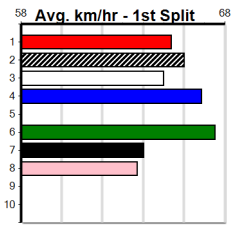

TOONGABBIE LODGE

Distance: 595m, Race Type: Grade 5, Total Prizemoney: $10,095
1st: $6,800, 2nd: $2,095, 3rd: $1,050, 4th: $150

9

9:00PM

(VIC time)

NAVARINO (8) has been placed in five of six over this track/distance and he is ideally drawn out wide. LANFRANCO (7) is a star on the rise but he will need some luck in the early stages. SWINDLED (3) will set a cracking pace.

Watchdog Tips:

8

7

3

2

Bet:

Win 8