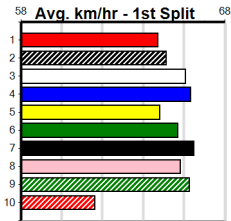

7  
8:13PM  
(VIC time)

FERGUS ZULU (8) can be a tad risky at box rise but he explodes quickly and he is very well graded in this event. JAMIE BALE (6) is a powerful type and he just needs to find the rail in the early stages. MEPUNGA OLLIE (3) is airborne at present.