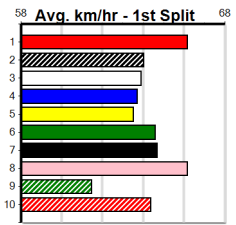

10

9:19PM
(VIC time)

CRUISING BILLY (8) is a talented speedster when on song and he is expected to fire fresh. DIMORA CRUZ (1) has been racing well around The Meadows and he is drawn to get all the breaks. CABAO LAPIS (4) will be very strong in the run home.

Watchdog Tips:

8 1 4 5

Bet:

Win 8

Main race results table with columns: Form, Box, Weight, Dist, Track, Date, Time, BON, Margin, 1st/2nd (Time), PIR, Checked, Comment, W/R, Split 1, S/P, Grade. Includes details for 10 races (DIMORA CRUZ, IDYLIC LUTHER, BARRY BALE, CABAO LAPIS, REEMA BALE, LITTLE ZOOM, PAW YASMIN, CRUISING BILLY, INTREPID BALE, CHER'S HAND).

Winnings Boxes for Race 1

1	2	3	4	5	6	7	8
4	1	2	1	1	2	1	1
Prize	$42,610.00						
Best	29.67						
Starts	70-12-10-12						
Trk/Dst	7-1-0-0						
APM	$12270						

Winnings Boxes for Race 2

1	2	3	4	5	6	7	8
		1	1	1		1	1
Prize	$12,525.00						
Best	NBT						
Starts	33-4-3-6						
Trk/Dst	4-0-0-1						
APM	$5613						

Winnings Boxes for Race 3

1	2	3	4	5	6	7	8
	3	1	1				2
Prize	$22,320.00						
Best	29.79						
Starts	22-7-2-5						
Trk/Dst	3-2-0-0						
APM	$16085						

Winnings Boxes for Race 4

1	2	3	4	5	6	7	8
2		1					1
Prize	$22,255.00						
Best	NBT						
Starts	21-4-4-1						
Trk/Dst	2-0-0-0						
APM	$14122						

Winnings Boxes for Race 5

1	2	3	4	5	6	7	8
1	1	4	1	1	1	3	1
Prize	$33,965.00						
Best	FSH						
Starts	55-12-10-13						
Trk/Dst	0-0-0-0						
APM	$12724						

Winnings Boxes for Race 6

1	2	3	4	5	6	7	8
2	1	1	3	2	1	1	
Prize	$36,855.00						
Best	FSH						
Starts	43-11-7-4						
Trk/Dst	0-0-0-0						
APM	$20480						

Winnings Boxes for Race 7

1	2	3	4	5	6	7	8
							1
Prize	$10,105.00						
Best	29.80						
Starts	8-3-0-0						
Trk/Dst	2-1-0-0						
APM	$9249						

Winnings Boxes for Race 8

1	2	3	4	5	6	7	8
				1		2	
Prize	$11,450.00						
Best	NBT						
Starts	13-3-1-5						
Trk/Dst	5-0-1-0						
APM	$3380						

Winnings Boxes for Race 9

1	2	3	4	5	6	7	8
2		1					
Prize	$6,665.00						
Best	29.96						
Starts	15-3-1-1						
Trk/Dst	3-1-0-0						
APM	$4991						

Winnings Boxes for Race 10

1	2	3	4	5	6	7	8
3	1			1			
Prize	$18,825.00						
Best	FSH						
Starts	52-5-12-8						
Trk/Dst	0-0-0-0						
APM	$4147