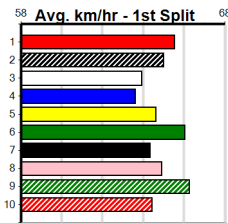

12

10:03PM

(VIC time)

MR. KIA ORA (1) returned to racing with a dazzling 25.88 Geelong win and he is drawn to lead throughout again. PAW XANDER (5) was a strong 29.75 winner here recently and he just needs some luck early. HOCUS POCUS (8) may be value