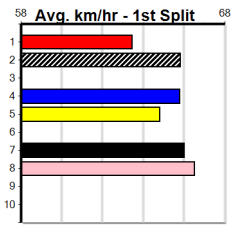

REDLA PRODUCTS

Distance: 715m, Race Type: Grade 5, Total Prizemoney: $10,095
1st: $6,800, 2nd: $2,095, 3rd: $1,050, 4th: $150

3

6:44PM

(VIC time)

HIT TOP GEAR (8) is a little one paced but she can run all day and she looks very well graded in this event. STELLA GIRL (4) caught the eye when placed here last time and she should be in the mix again. FIRE CHAMBER (1) is showing promise

Watchdog Tips:

8

4

1

2

Bet:

Win 8

Form Box Weight Dist Track Date Time BON Margin 1st/2nd (Time) PIR Checked Comment W/R Split 1 S/P Grade

1 FIRE CHAMBER [5] *Still learning but has the engine, can threaten*
BD B Oct-21 HOOKED ON SCOTCH **GWYDION** **$3.20**

Trainer: Kerrie White (Buln Buln East)

4th (8)	26.8	650	SHP	R11	10-Jun-24	37.62	36.94	6.50	FLYING ENVY (37.18)	M/6664	.	.	.	18.14	$3.00	RWH
2nd (6)	26.6	640	SLE	R6	16-Jun-24	37.17	37.09	1.25	LEXCAVATOR TICKET (37.09)	M/7553	.	.	.	6.44	$1.70	X45
4th (7)	26.6	640	SLE	R5	23-Jun-24	37.00	36.51	7.00	LAKEVIEW NOLA (36.51)	S/6555	.	.	.	6.30	$5.70	RW
6th (4)	26.7	715	SAN	R5	04-Jul-24	42.41	41.71	10.00	LELLA'S BABE (41.71)	M/5655	.	.	.	6.25	$5.10	X45

Owner(s): S White

Winning Boxes

1	2	3	4	5	6	7	8
1			1				1
Prize	$12,065.00						
Best	NBT						
Starts	17-3-4-1						
Trk/Dst	1-0-0-0						
APM	$6638						

2 PIGWIDGEON [5] *Far from disgraced last time out, keep safe*
BEBD B Feb-21 FERNANDO BALE **POLJUICE POTION** **$10.00**

Trainer: Ian Cockerell (Buckley)

3rd (4)	27.3	650	SHP	R11	10-Jun-24	37.55	36.94	5.50	FLYING ENVY (37.18)	M/4322	.	.	.	17.65	$31.10	RWH
4th (2)	27.3	595	SAN	R6	13-Jun-24	34.49	34.13	5.50	FLED THE SCENE (34.13)	S/5444	.	.	.	9.47	$14.00	5
1st (7)	26.9	595	SAN	R4	20-Jun-24	34.53	34.05	0.50	SHANLYN SCOUT (34.56)	S/7442	.	.	.	9.51	$12.00	5
4th (6)	26.6	715	SAN	R5	04-Jul-24	42.31	41.71	9.00	LELLA'S BABE (41.71)	M/2222	.	V0	.	6.15	$25.00	X45

Owner(s): BAG OF LOLLYS (SYN), L Cockerell, I Cockerell, M Doppler

Winning Boxes

1	2	3	4	5	6	7	8
3						1	1
Prize	$30,363.75						
Best	NBT						
Starts	51-5-7-5						
Trk/Dst	3-0-0-0						
APM	$11157						

3 *** VACANT BOX ***

Trainer:
Owner(s):

4 STELLA GIRL [5] *Caught the eye last run, small field suits, danger*
BK B Aug-20 ORSON ALLEN **MEPUNGA MIDGET** **$4.80**

Trainer: Clint Capuano (Anakie)

4th (6)	26.0	660	BAL	R5	31-May-24	38.55	38.09	7.00	MEPUNGA SURPRISE (38.09)	M/7777	.	.	.	13.46	$22.00	S
7th (1)	26.0	650	SHP	R9	10-Jun-24	37.92	36.94	10.00	LETHANOL VOLUME (37.23)	M/8888	.	.	.	18.63	$37.30	SH
6th (4)	25.8	600	MEA	R9	29-Jun-24	35.25	34.30	5.50	KISAUNI (34.87)	M/8877	.	.	.	9.68	$41.20	5
3rd (3)	25.7	715	SAN	R5	04-Jul-24	42.29	41.71	8.50	LELLA'S BABE (41.71)	M/7766	.	.	.	6.28	$33.60	X45

Owner(s): A Rippon

Winning Boxes

1	2	3	4	5	6	7	8
2	2		1		1		3
Prize	$75,347.50						
Best	NBT						
Starts	88-9-13-16						
Trk/Dst	14-0-2-4						
APM	$11146						

5 VOSS ALI [5] *Needs to lead, suspect late, prefer others*
BK D Feb-22 BARCIA BALE **SWEET AS EMM** **$8.00**

Trainer: Brendan Pursell (Lara)

1st (1)	32.2	650	SHP	R13	10-Jun-24	37.51	36.94	1.00	HENRY INTENTION (37.57)	M/1111	.	SW	.	17.19	$4.30	RWH
2nd (6)	31.8	650	SHP	R5	15-Jun-24	37.53	37.28	3.75	REITERATE (37.28)	M/2222	.	.	.	17.72	$30.10	GL
2nd (1)	31.8	600	MEA	R4	22-Jun-24	34.49	34.06	6.50	LAUNT VIRGINIA (34.06)	M/2222	.	.	.	9.08	$4.00	5H
8th (3)	31.5	600	MEA	R5	29-Jun-24	35.17	34.30	13.00	LAUNT VIRGINIA (34.30)	M/8788	.	.	.	9.45	$13.00	5F

Owner(s): N Mugavin

Winning Boxes

1	2	3	4	5	6	7	8
1			1	2			1
Prize	$29,315.00						
Best	FSTD						
Starts	21-5-5-2						
Trk/Dst	0-0-0-0						
APM	$19218						

6 *** VACANT BOX ***

Trainer:
Owner(s):