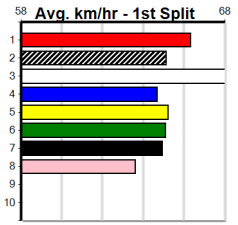

ALDER HEATING & AIR CONDITIONING

Distance: 595m, Race Type: Grade 5, Total Prizemoney: $10,095
1st: $6,800, 2nd: $2,095, 3rd: $1,050, 4th: $150

4

7:07PM

(VIC time)

DIVINE NATURE (7) has been placed in all three runs over this journey and he will be carving out time on the arm. IRON ATLAS (5) was a tad unlucky at The Meadows and he will be much better for the run. OKAY BOOMER (1) has a good record here.

Watchdog Tips:

7

5

1

4

Bet:

Win 7