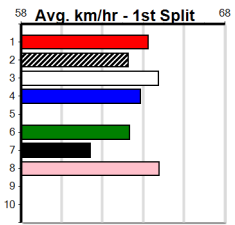

MW WASTE WARRIORS

Distance: 595m, Race Type: Mixed 6/7, Total Prizemoney: $10,095
1st: $6,800, 2nd: $2,095, 3rd: $1,050, 4th: $150

2

6:27PM

(VIC time)

KIPTUM (8) is still learning the caper but he does have a big engine and he just needs a clear crack in the middle stages. HOT ASHES (1) has been consistent to date and he is drawn to be prominent throughout. SHADOWS OF BLUE (2) has solid claims

Watchdog Tips:

8

1

2

4

Bet:

Win 8