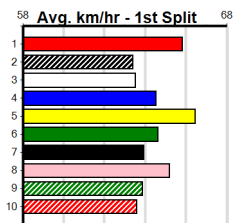

Distance: 515m, Race Type: Grade 5, Total Prizemoney: $8,785

1st: $5,900, 2nd: $1,820, 3rd: $915, 4th: $150

ECO BALE (2) is armed with an electric turn of foot and he will be carving out time on the arm. SHANLYN SCOUT (1) is better than his form reads and he is suited back to this distance range. SON OF CINDY (6) can charge to the line.

Watchdog Tips:

2

1

6

3

Bet:

Win 2

Main table listing 10 horse races with columns for Form, Box, Weight, Dist, Track, Date, Time, BON, Margin, 1st/2nd (Time), PIR, Checked, Comment, W/R, Split 1, S/P, Grade, and Winning Boxes. Races include: 1 SHANLYN SCOUT [5], 2 ECO BALE [5] Biks, 3 BUN TORNADO [5], 4 BRONELLY STRIKER [5], 5 WILL VANSON [5], 6 SON OF CINDY [5], 7 FEARSOME FLIRT [5], 8 BIG BUCKETS [5], 9 STACY'S MUM [5] Res., 10 UPTIGHT [5] Res.