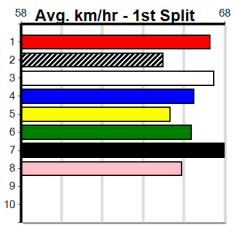

THE NATIONALS HEATSHERE AUGUST 1

Distance: 515m, Race Type: Free For All, Total Prizemoney: $9,055
1st: $6,100, 2nd: $1,870, 3rd: $935, 4th: $150

8

8:38PM

(VIC time)

IN THE HUB (1) is one of the most in form chasers in work at present and he will be carving out time on the arm. BUDDY MONELLI (2) has a great record here and he can follow the red through early on. CRUISING DEBBIE (7) is as consistent as they come

Watchdog Tips: **1** **2** **7** **4** **Bet:** **Trifecta 1/2,4,7/2,4,7,8 ($10 - 111.11%)**