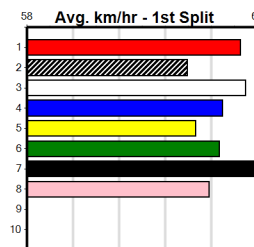

THE NATIONALS HEATS HERE AUGUST 1ST

Distance: 515m, Race Type: Free For All, Total Prizemoney: $9,055
1st: $6,100, 2nd: $1,870, 3rd: $935, 4th: $150

IN THE HUB (1) is one of the most in form chasers in work at present and he will be carving out time on the arm. BUDDY MONELLI (2) has a great record here and he can follow the red through early on. CRUISING DEBBIE (7) is as consistent as they come

Watchdog Tips: 1 2 7 4 Bet: Trifecta 1/2,4,7/2,4,7,8 ($10 - 111.11%)

IN THE HUB [1] Airborne at present, drawn to lead, yes $2.40
BD Dog Dec-21 Sire: FERNANDO BALE Dam: ACCUSED
Owner(s): R Thompson
Trainer: David Crawford (Pearcedale)
Winning Distances: < 300m (0) 300 - 399m (0) 400 - 499m (6) 500 - 599m (10) 600 - 699m (0) > 700m (0)
Winning Weights: 31.6(4) 31.7(1) 31.8(4) 31.9(2) 32.0(1) 32.1(3) 32.2(1)
1st (7) 31.9 515 SAN R9 16-May-24 29.21 29.21 4.00L FERNANDO OLD FELLOW (29.49) M/1111 . . . SW . 5.06 $6.00 X34
1st (3) 31.6 515 SAN R7 24-May-24 29.17 29.17 8.00L MEPUNGA LUNA (29.70) M/2111 . . . . . 5.06 $2.10 X34
1st (1) 31.8 460 WGL R8 28-May-24 25.54 25.54 4.00L LETHAL SNIPER (25.82) S/1111 . . . . . 6.50 $2.00 X45
8th (2) 32.0 460 WGL R8 06-Jun-24 26.18 25.66 7.00L HERE COMES ARTIE (25.72) S/788 . . . . . VO 6.59 $3.70 SH
1st (1) 31.6 525 MEA R10 15-Jun-24 29.58 29.58 6.00L KINGSLEY BALE (29.98) M/2111 . . . . . SW 5.07 $1.80 X34
1st (3) 31.6 515 SAN R8 20-Jun-24 29.15 29.15 2.50L BAGMAN (29.31) M/2111 . . . . . . 5.01 $2.40 FFA
6th (4) 31.9 515 SAN R5 27-Jun-24 29.90 29.21 8.00L ZARA MARNIE (29.37) S/6655 . . . . . . 5.29 $2.90 FFA
1st (2) 31.6 515 SAN R6 04-Jul-24 29.18 29.18 6.00L AKINA JACK (29.59) M/1111 . . . . . SW 5.04 $3.00 FFA
Last 3 wins NOT included above
1st (2) 32.1 515 SAN R5 25-Jan-24 29.10 29.10 8.00L HILL TOP JACK (29.64) Q/1111 . . . . . SW 5.05 $2.10 FFA
1st (6) 31.8 435 SLE R8 18-Feb-24 24.51 24.26 1.00L JACK HOOK (24.58) M/222 . . . . . . 5.37 $1.20 4
1st (2) 32.2 525 MEA R10 23-Mar-24 29.64 29.64 6.00L EDSEL BALE (30.05) M/1111 . . . . . . 5.05 $1.90 5