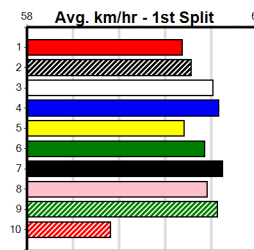

7

8:13PM

(VIC time)

Distance: 515m, Race Type: Grade 5, Total Prizemoney: $8,785
1st: $5,900, 2nd: $1,820, 3rd: $915, 4th: $150

FERGUS ZULU (8) can be a tad risky at box rise but he explodes quickly and he is very well graded in this event. JAMIE BALE (6) is a powerful type and he just needs to find the rail in the early stages. MEPUNGA OLLIE (3) is airborne at present.

Watchdog Tips: **8** **6** **3** **7** **Bet:** **Win 8**

1

WREN BALE (NSW)[5] **Shows promise, toughest test, place best** **$10.00**
BD Bitch **May-22** **Sire: CHRISTO BALE** **Dam: QUINA BALE** **Trainer: Rebecca Gibbons (Avalon)**
Owner(s): B Wheeler
Winning Distances: < 300m (0) 300 - 399m (0) 400 - 499m (1) 500 - 599m (3) 600 - 699m (0) > 700m (0)
Winning Weights: 30.7(1) 30.8(1) 31.3(1) 32.1(1)

Box	1st	2nd	3rd	4th	5th	6th	7th	8th
1								
2	2	1						
3			1	1	1			
4		1			1			
5								
6				1				
7	1		1					
8	1	1					1	

Prize Best Starts Trk/Dts APM $14235.00
29.80(2)-5/5/24
15-4-4-1
3-1-0-0
10279

2

ONE'S OBSESSION [5] **Front runner, too much pace in three and four** **$8.00**
LTBD Dog **Feb-20** **Sire: ASTON DEE BEE** **Dam: MIA TESORO** **Trainer: Robert Pallotta (Ripplebrook)**
Owner(s): Robert the Bruce (SYN), R Pallotta, B Schuster
Winning Distances: < 300m (0) 300 - 399m (2) 400 - 499m (16) 500 - 599m (3) 600 - 699m (0) > 700m (0)
Winning Weights: 30.9(1) 31.2(3) 31.3(3) 31.8(4) 32.0(1) 32.4(2) 32.8(1) 32.9(2) 33.1(2) 33.4(2)

Box	1st	2nd	3rd	4th	5th	6th	7th	8th
1	4	1	2	2				1
2	1	1	2		2	1		
3	2	2	1		1	1	1	
4	2	2	1	2	1			
5	3	1	1	3	2			
6	4	2	1	1	1	2		
7	1	2	2	1			2	
8	5	2	2	1	1			

Prize Best Starts Trk/Dts APM $80430.00
NBT
73-21-12-12
14-0-2-3
10328

3

MEPUNGA OLLIE [5] **Two wins at Geelong have been huge, threat** **$3.40**
BK Dog **Oct-21** **Sire: BARCIA BALE** **Dam: MEPUNGA ISLA** **Trainer: Jeffrey Britton (Anakie)**
Owner(s): B Smith
Winning Distances: < 300m (0) 300 - 399m (0) 400 - 499m (7) 500 - 599m (0) 600 - 699m (0) > 700m (0)
Winning Weights: 32.5(1) 32.6(1) 32.7(2) 32.8(1) 33.0(1) 33.3(1)

Box	1st	2nd	3rd	4th	5th	6th	7th	8th
1	3	1						1
2		1	1	1				
3	1	2						
4	1		1					
5								1
6		1			1			
7		1						1
8	2	1	1	1				

Prize Best Starts Trk/Dts APM $27975.00
NBT
22-7-7-2
1-0-1-0
9363

4

NASHVILLE BALE (NSW)[5] **Every chance here last week, prefer to watch** **$7.50**
WBEBD Dog **Mar-22** **Sire: DROOPYS SYDNEY** **Dam: DYNA UNI** **Trainer: Thomas Dailly (Anakie)**
Owner(s): B Wheeler
Winning Distances: < 300m (0) 300 - 399m (0) 400 - 499m (2) 500 - 599m (3) 600 - 699m (0) > 700m (0)
Winning Weights: 31.0(1) 31.4(1) 31.6(1) 31.8(2)

Box	1st	2nd	3rd	4th	5th	6th	7th	8th
1		2						
2		2				1		
3	2		1	1				
4	1	1	1	1	1			
5	1	1	1	1	1	2		
6								
7			1					1
8	1							1

Prize Best Starts Trk/Dts APM $34739.17
NBT
22-5-6-3
10-0-3-2
19832

5

YASH BALE (NSW)[5] **Tough draw but has the talent, place claims** **$12.00**
BD Dog **May-22** **Sire: CHRISTO BALE** **Dam: QUINA BALE** **Trainer: Rebecca Gibbons (Avalon)**
Owner(s): B Wheeler
Winning Distances: < 300m (0) 300 - 399m (0) 400 - 499m (3) 500 - 599m (2) 600 - 699m (0) > 700m (0)
Winning Weights: 35.9(1) 36.0(1) 36.3(1) 36.4(1) 36.5(1)

Box	1st	2nd	3rd	4th	5th	6th	7th	8th
1								
2		1	1					
3								1
4	1		1			1		
5	1			1				
6	3		1			1	1	
7			1					
8		1						

Prize Best Starts Trk/Dts APM $16440.00
FSH
16-5-1-5
0-0-0-0
13586