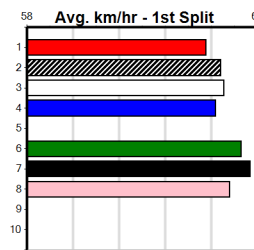

SANDOWN BIG WHEEL

Distance: 595m, Race Type: Mixed 4/5, Total Prizemoney: $10,375
1st: $7,000, 2nd: $2,150, 3rd: $1,075, 4th: $150

BLACK SILENCER (8) turned in a big performance to score at The Meadows and he is a star on the rise. GROOVEBIRD (3) is better than her past two runs and she just needs a little luck early on. DUNDEE REBEL (1) can settle on the speed.

Watchdog Tips: 8 3 1 7 Bet: Win 8

DUNDEE REBEL [5] Drawn to be on the pace throughout, threat $3.60
Owner(s): G Scott-smith
Sire: FERAL FRANKY Dam: DUNDEE CALYPSO
Trainer: Geoffrey Scott-smith (Pakenham)
Winning Distances: < 300m (0) 300 - 399m (0) 400 - 499m (2) 500 - 599m (12) 600 - 699m (0) > 700m (0)
Winning Weights: 33.0(1) 33.1(1) 33.3(2) 33.4(1) 33.5(2) 33.6(3) 33.7(1) 33.8(1) 33.9(1) 34.1(1)

ZIPPING OSTI (NSW)[5] Beaten in both runs here, may need it easier $16.00
Owner(s): G Black
Sire: ZIPPING GARTH Dam: ZIPPING MITZY
Trainer: Mark Delbridge (Balliang)
Winning Distances: < 300m (0) 300 - 399m (0) 400 - 499m (1) 500 - 599m (8) 600 - 699m (3) > 700m (0)
Winning Weights: 37.3(1) 37.6(1) 37.8(2) 37.9(3) 38.0(1) 38.1(3) 38.5(1)

GROOVEBIRD [5] No luck in her past two, can atone, danger $4.80
Owner(s): KRAMERICA (SYN), G Farrugia, W Gallagher
Sire: NEED MY MONEYNOW Dam: SAINT WEST
Trainer: Jeffrey Britton (Anakie)
Winning Distances: < 300m (0) 300 - 399m (0) 400 - 499m (1) 500 - 599m (4) 600 - 699m (2) > 700m (0)
Winning Weights: 29.1(1) 29.2(2) 29.3(2) 29.5(1) 29.8(1)

DEDALUS DIGGLE [4] Honest type but likely to need it easier $10.00
Owner(s): BAG OF LOLLYS (SYN), L Cockerell, I Cockerell, M Dopper
Sire: FERNANDO BALE Dam: POLJUICE POTION
Trainer: Ian Cockerell (Buckley)
Winning Distances: < 300m (0) 300 - 399m (0) 400 - 499m (0) 500 - 599m (8) 600 - 699m (0) > 700m (0)
Winning Weights: 32.8(1) 32.9(1) 33.5(1) 33.7(1) 33.9(1) 34.0(2) 34.3(1)

*** VACANT BOX ***
Owner(s):
Sire: Dam:
Trainer:
Winning Distances: < 300m (0) 300 - 399m (0) 400 - 499m (0) 500 - 599m (0) 600 - 699m (0) > 700m (0)
Winning Weights:

1

2

3

4

5