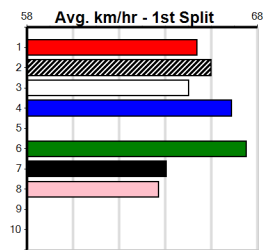

TOONGABBIE LODGE

9

9:00PM

(VIC time)

Distance: 595m, Race Type: Grade 5, Total Prizemoney: $10,095
1st: $6,800, 2nd: $2,095, 3rd: $1,050, 4th: $150

NAVARINO (8) has been placed in five of six over this track/distance and he is ideally drawn out wide. LANFRANCO (7) is a star on the rise but he will need some luck in the early stages. SWINDLED (3) will set a cracking pace.

Watchdog Tips: 8 7 3 2 Bet: Win 8

Race 1: DEWANA SCOTCH [5] Every chance last week, may need it easier $10.00. Includes horse details, winning distances, weights, and box history.

Race 2: EXTREMELY POTENT [5] Can come out running, may cause an upset $9.00. Includes horse details, winning distances, weights, and box history.

Race 3: SWINDLED (SA)[5] Looks the leader, last 50m is the concern, threat $3.40. Includes horse details, winning distances, weights, and box history.

Race 4: DEWANA FERNANDO [5] Honest type but the draw is a worry, place $8.00. Includes horse details, winning distances, weights, and box history.

Race 5: *** VACANT BOX ***. Includes owner, sire, dam, and trainer information.