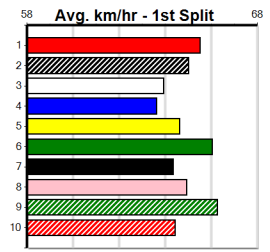

SPORTSBET GREEN TICKS

Distance: 515m, Race Type: Grade 5, Total Prizemoney: $8,785
1st: $5,900, 2nd: $1,820, 3rd: $915, 4th: $150

MR. KIA ORA (1) returned to racing with a dazzling 25.88 Geelong win and he is drawn to lead throughout again. PAW XANDER (5) was a strong 29.75 winner here recently and he just needs some luck early. HOCUS POCUS (8) may be value

Watchdog Tips: 1 5 8 4 Bet: Win 1

MR. KIA ORA [5] Brilliant when resuming, gun draw, go close $3.40
WBK Dog Sep-21 Sire: FERNANDO BALE Dam: MILLETT
Owner(s): G Burton
Trainer: Brooke Ennis (Avalon)

WILD CUDDLE [5] Steady record here, rises in class, prefer others $16.00
BK Bitch Feb-22 Sire: FERAL FRANKY Dam: WAR RUBY
Owner(s): D Cumes
Trainer: Debra Cumes (Drouin West)

MAY SO DREAMING [5] Down on confidence, may get crowded, tested $10.00
BD Bitch Mar-21 Sire: FERNANDO BALE Dam: IT'S A DREAM
Owner(s): SAUNDERS CLAN (SYN), D Saunders, B Saunders, W Saunders, G Saunders
Trainer: Gail Saunders (Somerville)

DUNDEE COOPER [5] Racing well, strong in the run home, respect $6.00
LTF Dog Nov-21 Sire: AUSSIE INFRARED Dam: DUNDEE CALYPSO
Owner(s): G Scott-smith
Trainer: Geoffrey Scott-smith (Pakenham)

PAW XANDER (NSW)[5] Smart 29.75 winner here, danger if steps $3.60
BK Dog Jul-22 Sire: AUSSIE INFRARED Dam: DYNA PATTY
Owner(s): B Wheeler
Trainer: Mark Delbridge (Balliang)

1

2

3

4

5