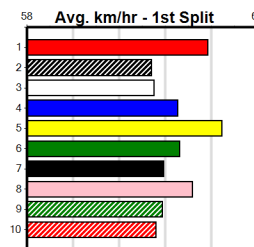

SPORTSBET BS RESPONSIBLY

Distance: 515m, Race Type: Grade 5, Total Prizemoney: $8,785
1st: $5,900, 2nd: $1,820, 3rd: $915, 4th: $150

ECO BALE (2) is armed with an electric turn of foot and he will be carving out time on the arm.
SHANLYN SCOUT (1) is better than his form reads and he is suited back to this distance range.
SON OF CINDY (6) can charge to the line.

Watchdog Tips: 2 1 6 3 Bet: Win 2

SHANLYN SCOUT [5] No luck of late, back to a suitable trip, danger $6.00
Owner(s): HOUNDG (SYN), S Larsen, L Larsen
Sire: SENNACHIE Dam: SHANLYN GEORGIE
Trainer: Lisa Delbridge (Balliang)
Winning Distances: < 300m (0) 300 - 399m (0) 400 - 499m (2) 500 - 599m (3) 600 - 699m (0) > 700m (0)
Winning Weights: 32.6(1) 32.7(1) 32.8(2) 32.9(1)
3rd (1) 32.5 525 MEP R5 22-May-24 30.46 29.92 7.00L MISTER EASY (29.98) M/4443 . . . 5.19 $3.10 5H
5th (3) 32.5 525 MEA R5 01-Jun-24 30.78 29.79 12.00 DAINTREE DAZZLER (29.97) Q/1776 . . . SW . . . 5.20 $29.40 5F
4th (1) 32.7 500 BEN R6 07-Jun-24 27.97 27.68 4.25L TRANSPONDER (27.68) Q/233 . . . . . 6.59 $12.20 SH
4th (8) 32.5 525 MEP R6 12-Jun-24 30.40 29.89 4.25L IRISH NIKKI (30.11) M/5655 . . . . . 5.20 $8.30 5H
2nd (6) 32.6 595 SAN R4 20-Jun-24 34.56 34.05 0.50L PIGWIDGEON (34.53) M/2211 . . . . . 9.32 $3.60 5
4th (1) 32.7 515 SAP R4 24-Jun-24 30.00 29.46 8.00L LETHAL SNIPER (29.46) Q/3554 . . . . . 5.21 $5.40 5H
4th (7) 32.9 595 SAN R3 27-Jun-24 34.51 33.79 2.50L HENRY INTENTION (34.34) M/6544 . . . . . 9.47 $8.00 X45
4th (8) 32.7 595 SAN R4 04-Jul-24 34.65 33.96 10.00 FLYING ENVY (33.96) Q/6545 . . . . . 9.94 $7.10 5
Last 3 wins NOT included above
1st (3) 32.9 525 MEA R1 16-Sep-23 30.53 29.70 2.75L CRIMSON CANNON (30.71) M/6544 . . . SW . . . 5.23 $12.10 X67
1st (4) 32.8 435 SLE R5 21-Apr-24 24.40 24.40 2.25L BANJO ONE STRING (24.54) M/211 . . . . . 5.27 $6.00 X45
1st (6) 32.7 485 HOR R7 07-May-24 27.15 27.15 1.00L BACK TO SCRATCH (27.21) Q/111 . . . . . 6.54 $3.70 5H

ECO BALE [5] Biks Explodes soon after box rise, go close $3.40
Owner(s): B Wheeler
Sire: JS FLAMIN ACE Dam: FAITHY BALE
Trainer: Correy Grenfell (Anakie)
Winning Distances: < 300m (0) 300 - 399m (2) 400 - 499m (1) 500 - 599m (0) 600 - 699m (0) > 700m (0)
Winning Weights: 32.1(1) 32.2(1) 32.7(1)
1st (1) 32.7 460 GEL R5 14-May-24 25.61 25.61 3.75L WHATEVER HE SAID (25.86) M/111 . . . . . 6.62 $1.30 X67
4th (3) 32.5 515 SAP R5 20-May-24 30.25 29.40 6.50L OSCAR INTENTION (29.80) M/3654 . . . . . 5.18 $3.00 X67
2nd (2) 32.1 450 BAL R11 27-May-24 25.42 25.38 0.25L CRACKERJACK ROB (25.41) M/764 . . . . . 6.89 $1.40 SH
2nd (1) 31.8 525 MEA R1 01-Jun-24 29.85 29.79 1.00L LANFRANCO (29.79) Q/3111 . . . . . 5.19 $1.50 X67
4th (8) 31.4 525 MEA R2 08-Jun-24 30.19 29.80 1.25L YAMANU BALE (30.12) S/5544 . . . V5 . . . 5.30 $3.70 6G
ST (-) 32.4 400 GEL 18-Jun-24 22.38 . . . 1.00L Trial Cleared M/22 . . . 2of5 . . . 8.41 . . . ST
1st (8) 32.1 390 BAL R3 26-Jun-24 22.10 22.01 5.50L LOCHINVAR RUBY (22.45) S/21 . . . SW . . . 8.57 $1.70 X67
7th (3) 32.7 595 SAN R4 04-Jul-24 34.82 33.96 13.00 FLYING ENVY (33.96) M/4223 . . . . . 9.48 $4.10 5
Last 3 wins NOT included above
1st (6) 32.2 390 BAL R1 06-May-24 21.89 21.89 12.00 MUCK AROUND (22.67) M/11 . . . SW . . . 8.44 $2.50 T3-M