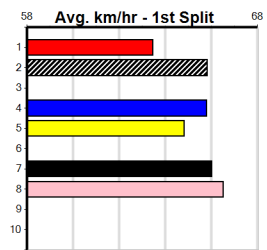

3

6:44PM

(VIC time)

Distance: 715m, Race Type: Grade 5, Total Prizemoney: $10,095
1st: $6,800, 2nd: $2,095, 3rd: $1,050, 4th: $150

HIT TOP GEAR (8) is a little one paced but she can run all day and she looks very well graded in this event. STELLA GIRL (4) caught the eye when placed here last time and she should be in the mix again. FIRE CHAMBER (1) is showing promise

Watchdog Tips: 8 4 1 2 Bet: Win 8

FIRE CHAMBER [5] Still learning but has the engine, can threaten $3.20
BD Bitch Oct-21 Sire: HOOKED ON SCOTCH Dam: GWYDION
Owner(s): S White
Trainer: Kerrie White (Buln Buln East)

PIGWIDGEON [5] Far from disgraced last time out, keep safe $10.00
BEED Bitch Feb-21 Sire: FERNANDO BALE Dam: POLIJUICE POTION
Owner(s): BAG OF LOLLYS (SYN), L Cockerell, I Cockerell, M Dopper
Trainer: Ian Cockerell (Buckley)

*** VACANT BOX ***
Sire: Dam:
Owner(s):
Trainer:
Winning Distances: < 300m (0) 300 - 399m (0) 400 - 499m (0) 500 - 599m (0) 600 - 699m (0) > 700m (0)

STELLA GIRL [5] Caught the eye last run, small field suits, danger $4.80
BK Bitch Aug-20 Sire: ORSON ALLEN Dam: MEPUNGA MIDGET
Owner(s): A Rippon
Trainer: Clint Capuano (Anakie)

VOSS ALI [5] Needs to lead, suspect late, prefer others $8.00
BK Dog Feb-22 Sire: BARCIA BALE Dam: SWEET AS EMM
Owner(s): N Mugavin
Trainer: Brendan Pursell (Lara)