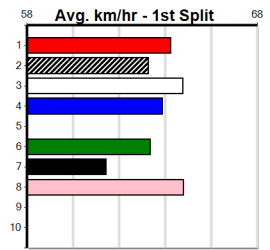

MW WASTE WARRIORS

Distance: 595m, Race Type: Mixed 6/7, Total Prizemoney: $10,095
1st: $6,800, 2nd: $2,095, 3rd: $1,050, 4th: $150

KIPTUM (8) is still learning the caper but he does have a big engine and he just needs a clear crack in the middle stages. HOT ASHES (1) has been consistent to date and he is drawn to be prominent throughout. SHADOWS OF BLUE (2) has solid claims

Watchdog Tips: **8** **1** **2** **4** Bet: Win 8

Form Box	Wgt	Dist	Track	Date	Time	BON	Margin	1st/2nd (Time)	PIR	Checked	Comment	W/R	Split 1	S/P	Grade

1

HOT ASHES [7] Impressive type, distance should suit, danger **$3.60**
BK Dog Aug-22 Sire: ASTON RUPEE Dam: IMMINENT REALITY
Owner(s): The Grand Prix (SYN), G Rounds, J Woodbridge
Winning Distances: < 300m (0) 300 - 399m (0) 400 - 499m (0) 500 - 599m (1) 600 - 699m (0) > 700m (0)
Winning Weights: 34.2(1)
1st (1) 34.2 515 SAP R1 03-Jun-24 29.83 29.83 7.00L EDINBURGH BALE (30.32) M/1111 . . . 5.17 $1.30 MH
7th (8) 34.3 515 SAN R1 13-Jun-24 30.57 29.38 10.00 DEVIOUS (29.89) M/6777 . . . 5.34 $5.40 MF
3rd (7) 34.3 525 MEP R4 19-Jun-24 30.64 30.06 6.50L JAYA BALE (30.21) M/6553 . . . 5.25 $6.90 X67H
2nd (2) 34.0 515 SAP R9 01-Jul-24 29.79 29.44 0.75L PAW XANDER (29.75) M/5322 . . . 5.28 $3.00 X67
3rd (5) 33.9 525 MEA R2 06-Jul-24 30.31 30.06 1.75L PAW KRAMER (30.20) M/5333 . . . 5.23 $3.80 7
Last 3 wins NOT included above
Prize Best Starts Trk/Dts APM: $3850.00 FSTD 5-1-1-2 0-0-0-0 3470
Trainer: Vicki Wisener (Devon Meadows)

2

SHADOWS OF BLUE [6] Better than his past two runs, can threaten **$4.20**
BE Dog Mar-22 Sire: TOMMY SHELBY Dam: ART NOVEAU
Owner(s): CHAMPAGNE PTN (SYN), S Smith, A Langton
Winning Distances: < 300m (0) 300 - 399m (0) 400 - 499m (1) 500 - 599m (1) 600 - 699m (0) > 700m (0)
Winning Weights: 33.2(1) 34.0(1)
6th (3) 34.0 525 MEA R1 11-May-24 30.60 29.86 11.00 THIS TRAIN (29.86) M/6766 . . . 5.26 $10.30 7
3rd (3) 34.1 600 MEA R2 18-May-24 34.71 34.32 3.00L HENRY INTENTION (34.50) S/4333 . . . 9.32 $13.20 X67
4th (2) 33.9 600 MEA R3 25-May-24 34.91 34.17 11.00 REITERATE (34.17) M/4444 . . . 9.25 $3.80 RW
1st (5) 34.0 450 SHP R5 30-May-24 25.55 25.51 2.25L SHE'S EXTREME (25.70) M/431 . . . 7.12 $1.90 X67
4th (7) 33.3 650 SHP R13 10-Jun-24 37.64 36.94 2.00L VOSS ALI (37.51) S/6554 . . . 17.63 $6.80 RWH
3rd (2) 33.1 600 MEA R9 15-Jun-24 34.95 34.36 3.00L TANNER TIME (34.75) S/3333 . . . 9.40 $1.70 X67
4th (4) 32.7 600 MEP R4 26-Jun-24 35.05 34.66 6.00L PAYBACK (34.66) S/7655 . . . 9.43 $4.80 X67
4th (8) 32.9 600 MEP R9 03-Jul-24 35.60 34.91 10.00 LIVEABLE (34.92) S/2234 . . . 9.28 $2.60 X67
Last 3 wins NOT included above
Prize Best Starts Trk/Dts APM: $11880.00 FSTD 17-2-3-3 0-0-0-0 7189
Trainer: Jeffrey Britton (Anakie)

3