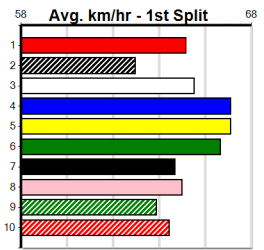

Sandown Park

6

7:52PM

(VIC time)

SPIN FOR CASH THURSDAYS AT SANDOWN

Distance: 515m, Race Type: Mixed 4/5, Total Prizemoney: $9,055
1st: $6,100, 2nd: $1,870, 3rd: $935, 4th: $150

SO CERTAIN (5) can come out running and she will be carving out time on the arm. FRED ROSE (2) is a prolific winner and he will be charging at the business end of proceedings. ASTON FIGARO (1) should be prominent for most of the journey.

Watchdog Tips: 5 2 1 7 Bet: Win 5

ASTON FIGARO [4] Ideally drawn, good turn of foot, can threaten $4.20
BK Dog Jan-21 Sire: FLYING PENSKE Dam: ASTON TARA
Owner(s): R Borda
Winning Distances: < 300m (0) 300 - 399m (3) 400 - 499m (4) 500 - 599m (3) 600 - 699m (0) > 700m (0)
Winning Weights: 32.8(1) 33.2(1) 33.3(1) 33.5(1) 33.8(1) 33.9(1) 34.0(1) 34.2(2) 34.3(1)
3rd (7) 33.6 515 SAN R7 02-May-24 29.51 29.33 0.75L FUNNY OLD FELLOW (29.46) M/1111 . . . . . 5.11 $19.90 5F
6th (7) 33.4 525 MEP R6 08-May-24 30.48 29.86 8.50L SHREWD STICKER (29.90) M/5666 . . . . . 5.31 $10.10 X45
1st (3) 33.2 515 SAN R11 16-May-24 29.51 29.21 3.00L RAYA STAR (29.71) M/1111 . . . . . 5.14 $3.50 5
3rd (3) 33.7 525 MEA R10 01-Jun-24 30.11 29.79 1.00L AMRON TIGER (30.05) M/4433 . . . . . 5.24 $6.20 5H
5th (7) 33.8 460 GEL R8 07-Jun-24 26.52 25.62 12.00 JEBRYNAH NITRO (25.74) S/85 . . . . . 6.84 $103.40 SH
2nd (1) 33.7 515 SAN R7 13-Jun-24 29.51 29.38 1.25L BAGMAN (29.44) M/2222 . . . . . 5.11 $2.20 X45
4th (2) 33.5 515 SAN R8 20-Jun-24 29.63 29.15 7.00L IN THE HUB (29.15) M/5444 . . . . . 5.15 $15.10 FFA
4th (4) 33.4 525 MEA R10 29-Jun-24 30.28 29.82 5.50L HOUSE OF TURBO (29.92) M/7444 . . . . . 5.39 $20.00 5
Last 3 wins NOT included above
1st (3) 33.5 525 MEP R7 05-Jul-23 30.28 29.70 2.50L WIZARDRY THINGS (30.44) M/4211 . . . . . 5.20 $3.40 5
1st (2) 33.9 400 WGL R11 22-Aug-23 23.03 22.50 0.05L TEETER (23.03) M/65 . . . . . 8.73 $5.20 5
1st (5) 34.2 515 SAP R5 04-Sep-23 29.83 29.28 4.50L EXTRAVAGANCE (30.13) M/1111 . . . . . VO . 5.07 $19.30 5
Trainer: Craig Treherne (Lara)