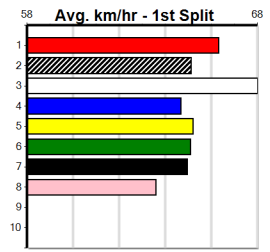

ALDER HEATING & AIR CONDITIONING

Distance: 595m, Race Type: Grade 5, Total Prizemoney: $10,095
1st: $6,800, 2nd: $2,095, 3rd: $1,050, 4th: $150

DIVINE NATURE (7) has been placed in all three runs over this journey and he will be carving out time on the arm. IRON ATLAS (5) was a tad unlucky at The Meadows and he will be much better for the run. OKAY BOOMER (1) has a good record here.

Watchdog Tips: 7 5 1 4 Bet: Win 7

OKAY BOOMER [5] Solid muster, never far away here, can threaten $6.50
BK Bitch Mar-21 Sire: JESAULENKO Dam: KILTY JEWEL
Owner(s): CHASIN DREAMS (SYN), D Graham, J Kerr, D Lock, S Kerr
Trainer: Matthew Clark (Briagolong)
Winning Distances: < 300m (0) 300 - 399m (1) 400 - 499m (2) 500 - 599m (8) 600 - 699m (1) > 700m (0)
Winning Weights: 26.6(1) 26.7(1) 26.8(2) 26.9(3) 27.1(1) 27.5(1) 27.8(1) 28.0(1) 28.2(1)
Box History table and Prize Best Starts table included.

YOU DONE [5] Front runner, too much pace out wide, tested $16.00
BKW Dog Sep-21 Sire: SUPERIOR PRODUCT Dam: MA'S PLUM JAM
Owner(s): D Burnett
Trainer: David Burnett (Little River)
Winning Distances: < 300m (0) 300 - 399m (0) 400 - 499m (2) 500 - 599m (2) 600 - 699m (1) > 700m (0)
Winning Weights: 31.1(1) 31.2(3) 31.4(1)
Box History table and Prize Best Starts table included.

VOICE OF THUNDER [5] Extremely versatile but may find bother, place $9.00
WBK Dog Jun-21 Sire: FERNANDO BALE Dam: CLASSY BLAZE
Owner(s): FOUR FROTHYS (SYN), G Pask, J Baxter, G Pask
Trainer: Graeme Jose (Catani)
Winning Distances: < 300m (0) 300 - 399m (1) 400 - 499m (1) 500 - 599m (3) 600 - 699m (4) > 700m (0)
Winning Weights: 31.1(1) 31.2(1) 31.4(1) 31.5(1) 31.6(1) 31.9(1) 32.0(1) 32.3(1) 32.6(1)
Box History table and Prize Best Starts table included.

MISS SCALLYWAG [5] Placed in three of her past four, keep safe again $7.50
BK Bitch Jun-20 Sire: FERNANDO BALE Dam: NICKY NEO
Owner(s): WHERE'S SOOTY (SYN), S Crowe, M Crowe
Trainer: Michael Bewley (Pentland Hills)
Winning Distances: < 300m (0) 300 - 399m (0) 400 - 499m (1) 500 - 599m (13) 600 - 699m (0) > 700m (0)
Winning Weights: 28.4(1) 28.5(1) 28.7(1) 28.8(1) 28.9(1) 29.0(1) 29.1(2) 29.2(2) 29.3(2) 29.4(2)
Box History table and Prize Best Starts table included.

IRON ATLAS [5] Better for the run at The Meadows, big danger $4.00
BD Dog Mar-21 Sire: FERNANDO BALE Dam: KASREYN
Owner(s): G Collins
Trainer: Natalie Presutto (Devon Meadows)
Winning Distances: < 300m (0) 300 - 399m (1) 400 - 499m (3) 500 - 599m (3) 600 - 699m (0) > 700m (0)
Winning Weights: 33.3(1) 33.4(1) 34.1(1) 35.1(1) 35.4(2) 35.7(1)
Box History table and Prize Best Starts table included.