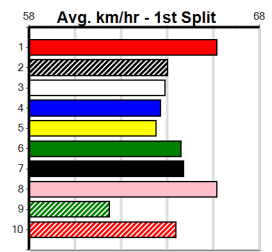

Distance: 515m, Race Type: Grade 5, Total Prizemoney: $8,785
1st: $5,900, 2nd: $1,820, 3rd: $915, 4th: $150

CRUISING BILLY (8) is a talented speedster when on song and he is expected to fire fresh. DIMORA CRUZ (1) has been racing well around The Meadows and he is drawn to get all the breaks. CABAO LAPIS (4) will be very strong in the run home.

Watchdog Tips: 8 1 4 5 Bet: Win 8

Race card for DIMORA CRUZ (SA)[5]. Includes dog details, winning distances, weights, and a box history table.

Race card for IDYLLIC LUTHER [5]. Includes dog details, winning distances, weights, and a box history table.

Race card for BARRY BALE (NSW)[5]. Includes dog details, winning distances, weights, and a box history table.

Race card for CABAO LAPIS [5]. Includes dog details, winning distances, weights, and a box history table.

Race card for REEMA BALE (NSW)[5]. Includes dog details, winning distances, weights, and a box history table.