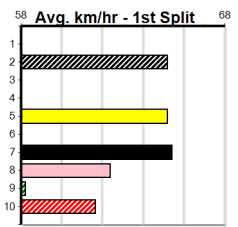

MACEY'S BISTRO

Distance: 390m, Race Type: Maiden, Total Prizemoney: $2,535
1st: $1,680, 2nd: $520, 3rd: $260, 4th: $75

1
4:48PM
(VIC time)

Watchdog Tips: 0 0 0 0 Bet:

Form	Box	Weight	Dist	Track	Date	Time	BON	Margin	1st/2nd (Time)	PIR	Checked	Comment	W/R	Split 1	S/P	Grade

1 FOGHORN JACK [M]
BKW D Jul-22 BEAST UNLEASHED MEPUNGA FAME
Trainer: Mark Keane (Koroit)
Owner(s): P Keane

Winning Boxes								
1	2	3	4	5	6	7	8	
Prize							$0.00	
Best							FSH	
Starts							0-0-0-0	
Trk/Dst							0-0-0-0	
APM							$0	

2 FLYING SCOTSMAN [M]
BEW D Jan-22 FARLEY TURBO PRINCESS MARJEN
Trainer: Kathrynne Tabb (Lara)
4th (5) 34.5 410 HOR R1 09-Apr-24 24.09 23.26 10.00LYASH BALE (23.42) M/56 . . . . . 10.67 $42.00 MH
Owner(s): BELLE ZAC AND CHARLIE (SYN), M Tabb, S Tabb

Winning Boxes								
1	2	3	4	5	6	7	8	
Prize							$75.00	
Best							FSH	
Starts							1-0-0-0	
Trk/Dst							0-0-0-0	
APM							$45	

3 ALL TALKER [M]
BK D Feb-22 SHIMA SHINE SUPER YES
Trainer: Kathleen Boyle (Lethbridge)
Owner(s): K Boyle

Winning Boxes								
1	2	3	4	5	6	7	8	
Prize							$0	
Best							FSH	
Starts							0-0-0-0	
Trk/Dst							0-0-0-0	
APM							$0	

4 MISCHIEF MATE [M]
BKW D Jul-22 BEAST UNLEASHED MEPUNGA FAME
Trainer: Danielle Keane (Koroit)
Owner(s): D Keane

Winning Boxes								
1	2	3	4	5	6	7	8	
Prize							$0	
Best							FSH	
Starts							0-0-0-0	
Trk/Dst							0-0-0-0	
APM							$0	

5 ROCKING ROXY [M]
BK B Jan-22 ALLEN DEED FLO LAVA
Trainer: Kurt Howard (Woolsthorpe)

7th (2)	28.9	450	WBL	R1	13-Jun-24	26.50	25.20	16.00	MAGNUM RIOT (25.41)	Q/156	. . . . .	6.64	$33.80	MH
2nd (7)	28.9	390	WBL	R2	20-Jun-24	22.63	22.27	0.75	LDUKE CABOOM (22.59)	M/22	. . . . .	8.89	$14.70	M
5th (4)	28.9	390	WBL	R1	27-Jun-24	23.24	22.05	9.00	MISCHKE (22.65)	M/67	. 23.24	9.03	$7.60	M
2nd (5)	28.7	450	BAL	R1	07-Jul-24	26.01	25.42	0.50	NAILED IT (25.98)	Q/123	. . . . .	6.71	$4.70	T3-M

Owner(s): K Howard

Winning Boxes								
1	2	3	4	5	6	7	8	
Prize							$840.00	
Best							NBT	
Starts							4-0-2-0	
Trk/Dst							2-0-1-0	
APM							$840	

6 ASTON KING [M]
BK D Jan-22 HARD STYLE RICO ASTON ECLIPSE
Trainer: Aimee Drew (Dennington)
Owner(s): R Borda

Winning Boxes								
1	2	3	4	5	6	7	8	
Prize							$0	
Best							FSH	
Starts							0-0-0-0	
Trk/Dst							0-0-0-0	
APM							$0	

7 INGA BUDDY [M]
BE D Sep-22 BEAST UNLEASHED INGA MIA
Trainer: Mary Inguanti (Camperdown)

2nd (2)	30.2	390	WBL	R1	20-Jun-24	22.62	22.27	4.00	DRAGONELLE (22.35)	M/33	. . . . .	8.96	$38.50	M
8th (5)	30.2	390	WBL	R1	27-Jun-24	23.59	22.05	14.00	MISCHKE (22.65)	M/58	. . . . .	8.93	$5.30	M
2nd (4)	30.2	390	WBL	R1	01-Jul-24	22.58	22.34	0.50	SAINT FINNIE (22.56)	Q/11	. . . . .	8.70	$3.30	M
3rd (5)	30.3	390	WBL	R1	04-Jul-24	22.73	22.08	3.00	CLUDGE'S WREN (22.54)	M/34	. . . . W	8.73	$3.60	M

Owner(s): P Inguanti

Winning Boxes								
1	2	3	4	5	6	7	8	
Prize							$1,100.00	
Best							NBT	
Starts							5-0-2-1	
Trk/Dst							4-0-2-1	
APM							$1100	

8 ERNIE DEEDS [M]
BK D Feb-22 SENNACHIE BEAUT DEEDS
Trainer: Vicki Anders (Koroit)

8th (8)	30.8	390	WBL	R1	04-Apr-24	23.43	21.99	18.00	LASTON ZINGARA (22.23)	M/78	. . . . .	8.98	$13.90	M
2nd (4)	31.4	400	MTG	R2	30-May-24	24.12	23.60	0.75	SUDOKU JADE (24.07)		. . . . .	11.39	$1.90	M
3rd (6)	31.9	400	MTG	R1	13-Jun-24	23.87	22.99	4.25	MOON STROLLER (23.58)		. . . . .	11.14	$1.95	M
2nd (4)	31.7	400	MTG	R1	16-Jun-24	23.53	22.83	2.25	LLEKTRA DAMIAN (23.37)		. . . . .	10.96	$3.90	M

Owner(s): G Anders

Winning Boxes								
1	2	3	4	5	6	7	8	
Prize							$1,225.00	
Best							NBT	
Starts							8-0-4-2	
Trk/Dst							2-0-0-1	
APM							$849