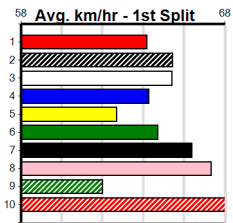

Watchdog Tips: 0 0 0 0 Bet:

Main table with 10 race entries. Each entry includes race number, name, date, trainer, horses, odds, and winning boxes. Races include Paris Bale (NSW), Heart of Darts, Hartley Bale (NSW), Blackpool Blade, Aston Sinatra, Disguise, Chester Deeds, Bank on Frankie, Redemption Rock, and Matty Boy.