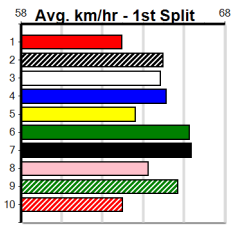

GRV VICBRED SERIES(1-4 WINS) HT3

Distance: 450m, Race Type: Restricted Win Heat, Total Prizemoney: $2,925
1st: $1,950, 2nd: $600, 3rd: $300, 4th: $75

Watchdog Tips: 0 0 0 0 Bet:

Form Box Weight Dist Track Date Time BON Margin 1st/2nd (Time) PIR Checked Comment W/R Split 1 S/P Grade

1 INDY DELTA [5] BE B Apr-21 SHIMA SHINE AEROPLANE INDY ... Winning Boxes: Prize Best $11,180.00

2 OUR ILLUSIONIST [5] BK D Feb-22 HOUDINI BOY ELUSIVE ANAKE ... Winning Boxes: Prize Best $5,695.00

3 OLLIE DEEDS [6] BK D Feb-22 SENNACHIE BEAUT DEEDS ... Winning Boxes: Prize Best $3,820.00

4 I'M A MUSTANG [5] BK B Apr-22 TOMMY SHELBY FRANK'S GIRL ... Winning Boxes: Prize Best $42,959.38

5 GREYSYND SAMMY [7] BK D Aug-22 BLACK MAGIC OPAL IT'S A WISH ... Winning Boxes: Prize Best $2,495.00

6 MAGNUM RIOT [6] BK D Sep-22 ALLEN DEED BLUE SKY RIOT ... Winning Boxes: Prize Best $3,705.00

7 RUXTON FLAME [4] WBK D Jul-22 FERNANDO BALE SILKEN ... Winning Boxes: Prize Best $12,070.00

8 SAINT TAY [5] BK D Mar-22 BERNARDO SAINT MADDIE ... Winning Boxes: Prize Best $4,965.00

9 REMARLI [6] Res. BK B Aug-21 MEPUNGA BLAZER MA MA KEOGH ... Winning Boxes: Prize Best $5,655.00

10 CANDYMAN CAN [7] Res. BK D Apr-22 BLACK MAGIC OPAL OFTEN IMITATED ... Winning Boxes: Prize Best $1,200.00

Owner(s): S Baulch, Mark Johnson (Ross Creek), Garry Anders (Koroit), Matthew Lanigan (Rowley), Michael Chilcott (Heathcote), Colin Bermingham (Mount Mercer), Jeffrey Britton (Anakie), Peter Byrne (Koroit), Ashley Mcdowall (Nullawarre), Julie Chilcott (Heathcote), Sprod Whittington (SYN), T Whittington, G Sprod