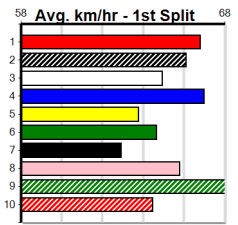

SPORTSBET WE LET THE DOGS OUT

12

8:47PM

(VIC time)

Distance: 390m, Race Type: Grade 5, Total Prizemoney: $2,925
1st: $1,950, 2nd: $600, 3rd: $300, 4th: $75

Watchdog Tips:

0

0

0

0

Bet:

Race card for Dog 1: ALL DAMIRO (NSW) [5]. Includes dog details, trainer Mark Roberts, race history, and winning boxes.

Race card for Dog 2: GALLON OF YAP [5]. Includes dog details, trainer Elizabeth Boers, race history, and winning boxes.

Race card for Dog 3: NICE ONE TOM [5]. Includes dog details, trainer Peter Fulton, race history, and winning boxes.

Race card for Dog 4: XYLUS BALE (NSW) [5]. Includes dog details, trainer Andrea Gurry, race history, and winning boxes.

Race card for Dog 5: CHASING JIMMY [5]. Includes dog details, trainer Elizabeth Steel, race history, and winning boxes.

Race card for Dog 6: BELAIR BRAE [5]. Includes dog details, trainer Trevor Steel, race history, and winning boxes.

Race card for Dog 7: DASH OF CRIMSON [5]. Includes dog details, trainer John Hickey, race history, and winning boxes.

Race card for Dog 8: ASTON MAI TAI [5]. Includes dog details, trainer Jonathon Malone, race history, and winning boxes.

Race card for Dog 9: MATTY BOY [5] Res. Includes dog details, trainer Ashley Mcdowall, race history, and winning boxes.

Race card for Dog 10: NANDO COMMANDO [5] Res. Includes dog details, trainer Peter Fulton, race history, and winning boxes.