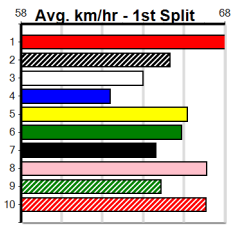

Watchdog Tips: **0 0 0 0** Bet: **0**

Main race card table with columns: Form, Box, Weight, Dist, Track, Date, Time, BON, Margin, 1st/2nd (Time), PIR, Checked, Comment, W/R, Split 1, S/P, Grade. Contains 10 race entries (1-10) with details on horses, trainers, owners, and winning boxes.