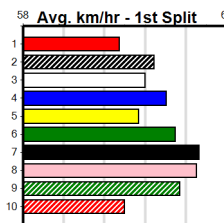

4

5:50PM

(VIC time)

Watchdog Tips:

0 0 0 0

Bet:

. . . . .

Table header with columns: Form, Box, Weight, Dist, Track, Date, Time, BON, Margin, 1st/2nd (Time), PIR, Checked, Comment, W/R, Split 1, S/P, Grade.

Race 1: LETHAL AVENGER [6]. Includes horse details, results, and a 'Winning Boxes' table with columns 1-8 and prize/best information.

Race 2: PURPLE SAPPHIRE [6]. Includes horse details, results, and a 'Winning Boxes' table with columns 1-8 and prize/best information.

Race 3: SAINT JAYDEN [6]. Includes horse details, results, and a 'Winning Boxes' table with columns 1-8 and prize/best information.

Race 4: PLAY THE MUSIC [5]. Includes horse details, results, and a 'Winning Boxes' table with columns 1-8 and prize/best information.

Race 5: BOB DEEDS [7]. Includes horse details, results, and a 'Winning Boxes' table with columns 1-8 and prize/best information.

Race 6: WAVERING [6]. Includes horse details, results, and a 'Winning Boxes' table with columns 1-8 and prize/best information.

Race 7: SICK AND TIRED [5]. Includes horse details, results, and a 'Winning Boxes' table with columns 1-8 and prize/best information.

Race 8: NOCTILUCENT [5]. Includes horse details, results, and a 'Winning Boxes' table with columns 1-8 and prize/best information.

Race 9: REMARLI [6] Res. Includes horse details, results, and a 'Winning Boxes' table with columns 1-8 and prize/best information.

Race 10: CANDYMAN CAN [7] Res. Includes horse details, results, and a 'Winning Boxes' table with columns 1-8 and prize/best information.

Owner information for the final race: Owner(s): Sprod Whittington (SYN), T Whittington, G Sprod