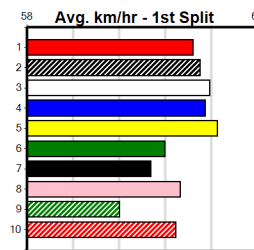

6

7

8

9

10

BROAD TREE CARE

Distance: 390m, Race Type: Grade 5, Total Prizemoney: \$2,925
1st: \$1,950, 2nd: \$600, 3rd: \$300, 4th: \$75

Watchdog Tips: