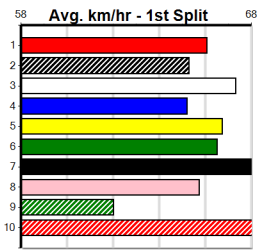

SPORTSBET SAME RACE MULTI

Distance: 390m, Race Type: Grade 5, Total Prizemoney: $2,925
1st: $1,950, 2nd: $600, 3rd: $300, 4th: $75

Watchdog Tips:

Bet:

Form Box Wgt Dist Track Date Time BON Margin 1st/2nd (Time) PIR Checked Comment WR Split 1 S/P Grade

SPLIT REEF [5]
BK Dog Feb-21 Sire: FERNANDO BALE Dam: BOQUILLA
Owner(s): R Colquhoun
Trainer: Robert Colquhoun (Majorca)
Box History table and Prize Best Starts Trk/Dts APM

IMANI [5]
BK Bitch Dec-21 Sire: WHISKEY RIOT Dam: ALCYONE
Owner(s): L Moore
Trainer: Lee Moore (Bagshot)
Box History table and Prize Best Starts Trk/Dts APM

DESTRUCTIVELY [5]
BK Dog Dec-21 Sire: BARCIA BALE Dam: PYROCUMULUS
Owner(s): BURN LIKE US (SYN), A Terry, N Rooney
Trainer: Ashlee Terry (Lara)
Box History table and Prize Best Starts Trk/Dts APM

MYRNIONG STORM (NSW)[5]
BE Dog May-22 Sire: WOW Dam: LET'S WIN MEISHA
Owner(s): T Kingcott
Trainer: Anthony Azzopardi (Rowsley)
Box History table and Prize Best Starts Trk/Dts APM

MYALL JACK [5]
BKW Dog Jan-22 Sire: BEAST UNLEASHED Dam: SPOT ON CINTA
Owner(s): Yacaaba (SYN), J Risk, R Gilmore, S Risk
Trainer: Tracie Price (Compton)
Box History table and Prize Best Starts Trk/Dts APM

1

2

3

4

5