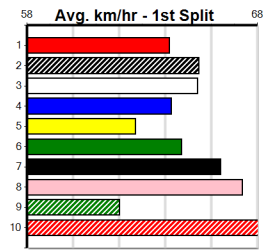

EDWARDS ELECTRICAL

Distance: 390m, Race Type: Grade 5, Total Prizemoney: $2,925
1st: $1,950, 2nd: $600, 3rd: $300, 4th: $75

Watchdog Tips:

Bet:

Table with columns: Form Box, Wgt, Dist, Track, Date, Time, BON, Margin, 1st/2nd (Time), PIR, Checked, Comment, WR, Split 1, S/P, Grade

PARIS BALE (NSW)[5]
BK Bitch May-22
Sire: CHRISTO BALE Dam: HAE ALLEN
Owner(s): B Wheeler
Trainer: Rebecca Gibbons (Avalon)
Winning Distances: < 300m (0) 300 - 399m (3) 400 - 499m (1) 500 - 599m (0) 600 - 699m (0) > 700m (0)
Winning Weights: 28.5(1) 28.8(3)
Race results table with columns: Rank, Box, Wgt, Dist, Track, Date, Time, BON, Margin, 1st/2nd (Time), PIR, Checked, Comment, WR, Split 1, S/P, Grade

Box History table for Paris Bale
Bx 1st 2nd 3rd 4th 5th 6th 7th 8th
Prize Best Starts Trk/Dts APM

HEART OF DARTS [5]
BKW Bitch Jan-22
Sire: FARLEY TURBO Dam: PRINCESS MARJEN
Owner(s): BELLE ZAC AND CHARLIE (SYN), M Tabb, S Tabb
Trainer: Mathew Tabb (Lara)
Winning Distances: < 300m (0) 300 - 399m (3) 400 - 499m (1) 500 - 599m (0) 600 - 699m (0) > 700m (0)
Winning Weights: 28.5(1) 28.8(2) 29.2(1)
Race results table with columns: Rank, Box, Wgt, Dist, Track, Date, Time, BON, Margin, 1st/2nd (Time), PIR, Checked, Comment, WR, Split 1, S/P, Grade

Box History table for Heart of Darts
Bx 1st 2nd 3rd 4th 5th 6th 7th 8th
Prize Best Starts Trk/Dts APM

HARTLEY BALE (NSW)[5]
BK Dog Jan-21
Sire: DYNA VILLA Dam: DYNA WINTER
Owner(s): A Gurry
Trainer: Andrea Gurry (Nhill)
Winning Distances: < 300m (0) 300 - 399m (8) 400 - 499m (6) 500 - 599m (0) 600 - 699m (0) > 700m (0)
Winning Weights: 30.3(1) 30.7(2) 30.8(2) 30.9(1) 31.1(2) 31.2(2) 31.3(1) 31.5(1) 31.6(1) 31.9(1)
Race results table with columns: Rank, Box, Wgt, Dist, Track, Date, Time, BON, Margin, 1st/2nd (Time), PIR, Checked, Comment, WR, Split 1, S/P, Grade

Box History table for Hartley Bale
Bx 1st 2nd 3rd 4th 5th 6th 7th 8th
Prize Best Starts Trk/Dts APM

BLACKPOOL BLADE [5]
BK Dog Jun-21
Sire: SHIMA SHINE Dam: LOCHINVAR ADORE
Owner(s): R Kenyon
Trainer: Adrian Kenyon (Lara)
Winning Distances: < 300m (0) 300 - 399m (3) 400 - 499m (8) 500 - 599m (0) 600 - 699m (0) > 700m (0)
Winning Weights: 34.0(1) 34.4(1) 34.7(1) 34.8(1) 35.0(1) 35.4(1) 35.5(2) 35.6(1) 35.7(1) 35.8(1)
Race results table with columns: Rank, Box, Wgt, Dist, Track, Date, Time, BON, Margin, 1st/2nd (Time), PIR, Checked, Comment, WR, Split 1, S/P, Grade

Box History table for Blackpool Blade
Bx 1st 2nd 3rd 4th 5th 6th 7th 8th
Prize Best Starts Trk/Dts APM

ASTON SINATRA [5]
BK Dog Dec-21
Sire: ZIPPING GARTH Dam: ASTON TARA
Owner(s): R Borda
Trainer: Mark Johnson (Ross Creek)
Winning Distances: < 300m (0) 300 - 399m (2) 400 - 499m (3) 500 - 599m (0) 600 - 699m (0) > 700m (0)
Winning Weights: 32.5(2) 32.9(1) 33.3(1) 33.4(1)
Race results table with columns: Rank, Box, Wgt, Dist, Track, Date, Time, BON, Margin, 1st/2nd (Time), PIR, Checked, Comment, WR, Split 1, S/P, Grade

Box History table for Aston Sinatra
Bx 1st 2nd 3rd 4th 5th 6th 7th 8th
Prize Best Starts Trk/Dts APM

1

2

3

4

5