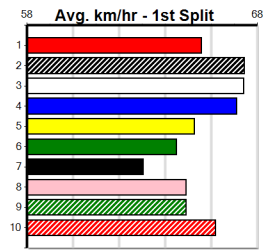

Distance: 450m, Race Type: Mixed 4/5, Total Prizemoney: $3,360
1st: $2,250, 2nd: $690, 3rd: $345, 4th: $75

Watchdog Tips:

Bet:

Table with columns: Form Box, Wgt, Dist, Track, Date, Time, BON, Margin, 1st/2nd (Time), PIR, Checked, Comment, WR, Split 1, S/P, Grade

DR. FALKOR [5]
BEF Dog Apr-20 Sire: BERNARDO Dam: DR. DAWN
Owner(s): DOCTORS KENNELS (SYN), J McMahon, J Gill
Trainer: Robert Tartaglia (Newcomb)
Winning Distances: < 300m (0) 300 - 399m (4) 400 - 499m (12) 500 - 599m (3) 600 - 699m (0) > 700m (0)
Winning Weights: 37.0(1) 37.1(1) 37.2(1) 37.7(1) 37.8(1) 37.9(1) 38.3(5) 38.4(1) 38.5(2) 38.8(3) 38.9(1) 39.0(1)
8th (7) 37.9 350 HVL R5 19-May-24 19.74 19.28 4.50L HUMIDITY (19.43) M/6 . . . 6.67 $11.10 5H
2nd (3) 37.8 460 GEL R8 25-May-24 26.03 25.62 0.75L MEPUNGA MUSTANG (25.98) Q/211 . . . 6.60 $4.20 VET
2nd (8) 37.6 400 GEL R5 07-Jun-24 22.50 22.31 0.50L MEPUNGA MUSTANG (22.48) M/11 . . . 8.33 $2.80 VETH
3rd (2) 37.6 390 SHP R10 15-Jun-24 22.15 21.85 2.25L MEPUNGA MUSTANG (22.00) S/54 . . . 8.55 $11.90 GL
1st (2) 38.3 400 GEL R12 21-Jun-24 22.41 22.41 6.50L TIGER TIME (22.84) M/11 . . . 8.38 $3.00 VET
2nd (8) 38.6 390 BAL R9 26-Jun-24 22.19 22.01 1.5L TIGGERLONG GAS (22.10) M/13 . . . 8.44 $1.90 X45
6th (4) 38.5 390 SHP R5 01-Jul-24 22.92 22.00 14.00 RAPIDFIRE GIRL (22.00) M/77 . . . 8.99 $5.80 X45
1st (8) 38.8 350 TRA R12 05-Jul-24 19.49 19.49 3.00L SMOKIN' ZAG (19.70) S/21 . . . SW . . . 6.65 $1.40 VET
Last 3 wins NOT included above
1st (1) 37.8 390 SHP R3 26-Feb-24 22.14 21.99 1.00L VALKYRIE (22.20) M/32 . . . 8.52 $1.70 5
1st (6) 38.3 525 MEP R7 27-Mar-24 30.32 29.96 0.10L WHITE CREST (30.32) M/3211 . . . SW . . . 5.17 $6.40 5H
1st (8) 38.3 450 TRA R11 12-Apr-24 24.97 24.76 3.25L BIG TIMBER (25.19) M/111 . . . . . 6.64 $1.30 5H

Box History
Bx 1st 2nd 3rd 4th 5th 6th 7th 8th
1 3 2 2 1 1 1 4
2 3 2 2 1 1 1
3 3 2 1 2 1 1
4 2 2 1 1
5 3
6 4 2 2 1 1 1
7 2 2 2 1 1 1
8 4 4 1
Prize Best $84355.00
Starts 25.54(6)-25/1/24
Trk/Dts 69-19-12-11
APM 5-1-0-1
20162