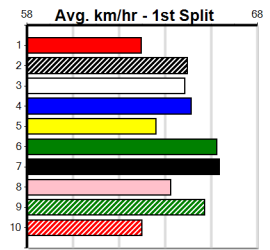

GRV VICBRED SERIES (1-4 WINS) HT3

Distance: 450m, Race Type: Restricted Win Heat, Total Prizemoney: $2,925
1st: $1,950, 2nd: $600, 3rd: $300, 4th: $75

Watchdog Tips: [ ] [ ] [ ] [ ] Bet: [ ]

Form Box Wgt Dist Track Date Time BON Margin 1st/2nd (Time) PIR Checked Comment W/R Split 1 S/P Grade

INDY DELTA [5] BE Bitch Apr-21 Sire: SHIMA SHINE Dam: AEROPLANE INDY Trainer: Rachel Baulch (Mortlake)
Winning Distances: < 300m (0) 300 - 399m (3) 400 - 499m (1) 500 - 599m (0) 600 - 699m (0) > 700m (0)
Winning Weights: 28.8(3) 29.3(1)
Race results table with columns for rank, weight, sex, track, date, time, BON, margin, 1st/2nd, PIR, checked, comment, W/R, split 1, S/P, grade.

Box History table for Indy Delta with columns Bx, 1st, 2nd, 3rd, 4th, 5th, 6th, 7th, 8th. Includes Prize Best Starts Trk/Dts APM.

OUR ILLUSIONIST [5] BK Dog Feb-22 Sire: HOUDINI BOY Dam: ELUSIVE ANAKE Trainer: Mark Johnson (Ross Creek)
Winning Distances: < 300m (0) 300 - 399m (1) 400 - 499m (2) 500 - 599m (0) 600 - 699m (0) > 700m (0)
Winning Weights: 31.2(1) 32.0(2)
Race results table with columns for rank, weight, sex, track, date, time, BON, margin, 1st/2nd, PIR, checked, comment, W/R, split 1, S/P, grade.

Box History table for Our Illusionist with columns Bx, 1st, 2nd, 3rd, 4th, 5th, 6th, 7th, 8th. Includes Prize Best Starts Trk/Dts APM.

OLLIE DEEDS [6] BK Dog Feb-22 Sire: SENNACHIE Dam: BEAUT DEEDS Trainer: Garry Anders (Koroit)
Winning Distances: < 300m (0) 300 - 399m (0) 400 - 499m (2) 500 - 599m (0) 600 - 699m (0) > 700m (0)
Winning Weights: 29.5(1) 30.2(1)
Race results table with columns for rank, weight, sex, track, date, time, BON, margin, 1st/2nd, PIR, checked, comment, W/R, split 1, S/P, grade.

Box History table for Ollie Deeds with columns Bx, 1st, 2nd, 3rd, 4th, 5th, 6th, 7th, 8th. Includes Prize Best Starts Trk/Dts APM.

I'M A MUSTANG [5] BK Bitch Apr-22 Sire: TOMMY SHELBY Dam: FRANK'S GIRL Trainer: Matthew Lanigan (Rowsley)
Winning Distances: < 300m (0) 300 - 399m (0) 400 - 499m (0) 500 - 599m (3) 600 - 699m (0) > 700m (0)
Winning Weights: 26.0(1) 26.3(1) 26.5(1)
Race results table with columns for rank, weight, sex, track, date, time, BON, margin, 1st/2nd, PIR, checked, comment, W/R, split 1, S/P, grade.

Box History table for I'm a Mustang with columns Bx, 1st, 2nd, 3rd, 4th, 5th, 6th, 7th, 8th. Includes Prize Best Starts Trk/Dts APM.

GREYSYND SAMMY [7] BK Dog Aug-22 Sire: BLACK MAGIC OPAL Dam: IT'S A WISH Trainer: Michael Chilcott (Heathcote)
Winning Distances: < 300m (0) 300 - 399m (0) 400 - 499m (0) 500 - 599m (1) 600 - 699m (0) > 700m (0)
Winning Weights: 33.3(1)
Race results table with columns for rank, weight, sex, track, date, time, BON, margin, 1st/2nd, PIR, checked, comment, W/R, split 1, S/P, grade.

Box History table for Greysynd Sammy with columns Bx, 1st, 2nd, 3rd, 4th, 5th, 6th, 7th, 8th. Includes Prize Best Starts Trk/Dts APM.

1

2

3

4

5