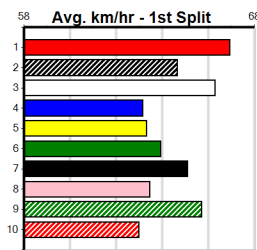

GRV VICBRED SERIES (1-4 WINS) HT1

3

5:27PM

(VIC time)

Distance: 450m, Race Type: Restricted Win Heat, Total Prizemoney: $2,925
1st: $1,950, 2nd: $600, 3rd: $300, 4th: $75

Watchdog Tips:

Bet:

Form	Box	Wgt	Dist	Track	Date	Time	BON	Margin	1st/2nd (Time)	PIR	Checked	Comment	WR	Split 1	S/P	Grade

SUDOKU CARMELLO [5]

RF Dog Jul-22 Sire: FERNANDO BALE Dam: STALEMBERG Trainer: Anthony Azzopardi (Rowsley)

Owner(s): K Anderson

Winning Distances: < 300m (0) 300 - 399m (2) 400 - 499m (2) 500 - 599m (0) 600 - 699m (0) > 700m (0)

Winning Weights: 30.9(1) 31.0(1) 31.1(1) 31.2(1)

6th (7)	31.7	425	BEN	R7	31-Mar-24	24.43	23.46	9.50L	CHEAP RED WINE (23.80)	M/365	.	.	.	6.63	$38.30	MF
2nd (8)	30.9	390	BAL	R1	10-Apr-24	22.38	21.89	3.75L	TALCOTT BALE (22.13)	M/32	.	.	.	8.57	$1.50	M
1st (8)	31.0	400	GEL	R2	16-Apr-24	22.69	22.64	5.50L	BLACKPOOL VIPER (23.07)	Q/11	.	.	.	8.35	$1.40	M
F (5)	30.8	390	SHP	R2	22-Apr-24	0.00	21.96	.	RAGING STORM (22.34)	M/1	.	VO	.	8.52	$1.50	7
1st (4)	31.1	400	GEL	R3	14-Jun-24	22.62	22.54	7.00L	ZAPPER BALE (23.09)	Q/11	.	SW	W	8.32	$2.30	X67H
6th (1)	30.9	400	GEL	R4	21-Jun-24	23.47	22.41	9.50L	WERRIS BALE (22.83)	Q/26	.	.	W	8.56	$2.10	X67F
1st (3)	30.9	390	WBL	R3	27-Jun-24	22.06	22.05	5.00L	BIG SOLOMONA (22.41)	Q/11	.	.	.	8.62	$2.80	X67H
1st (7)	31.2	390	WBL	R3	04-Jul-24	22.10	22.08	4.50L	DRAGONELLE (22.40)	Q/11	.	SW	.	8.50	$3.70	X67F

Last 3 wins NOT included above

Box History

Bx	1st	2nd	3rd	4th	5th	6th	7th	8th
1							1	
2								
3	1							
4	1	1						
5								
6								
7	1					1		
8	1	1						

Prize Best $9190.00
Starts 9-4-2-0
Trk/Dts 0-0-0-0
APM 7374

DEADLY AVENGER [6]

BK Dog Sep-22 Sire: TOMMY SHELBY Dam: AVENGER LASS Trainer: George Borg (Maryborough)

Owner(s): R Oppenhuus

Winning Distances: < 300m (0) 300 - 399m (0) 400 - 499m (2) 500 - 599m (0) 600 - 699m (0) > 700m (0)

Winning Weights: 31.7(1) 32.2(1)

4th (3)	31.3	450	BAL	R3	22-May-24	26.08	25.22	6.50L	FLYING HELLCAT (25.63)	S/644	.	.	.	6.90	$7.10	MH
2nd (1)	31.9	450	BAL	R2	31-May-24	25.67	24.81	0.75L	WHITE OWL (25.63)	M/332	.	SW	.	6.76	$5.50	MF
1st (8)	31.7	450	SHP	R8	03-Jun-24	25.18	24.99	4.50L	NEEDFUL (25.48)	M/111	.	SW	.	6.61	$2.00	MH
6th (7)	31.7	450	SHP	R5	10-Jun-24	25.85	25.25	9.00L	BEBOP JAZZ (25.25)	M/457	.	.	.	7.00	$5.70	MSF
1st (8)	32.2	450	SHP	R1	24-Jun-24	25.15	25.15	6.00L	ALARI (25.56)	Q/111	.	.	.	6.58	$2.00	X67
3rd (5)	32.1	425	BEN	R4	30-Jun-24	23.86	23.61	2.25L	DESCRIPTION (23.71)	Q/333	.	.	.	6.51	$18.00	SH
5th (7)	31.9	425	BEN	R6	05-Jul-24	24.04	23.75	2.00L	MOCK FISH (23.91)	M/734	.	.	.	6.55	$23.10	GL

Last 3 wins NOT included above

Box History

Bx	1st	2nd	3rd	4th	5th	6th	7th	8th
1		1						
2								
3				1				
4								
5			1					
6								
7					1	1		
8	2							

Prize Best $9150.00
Starts 7-2-1-1
Trk/Dts 0-0-0-0
APM 6179