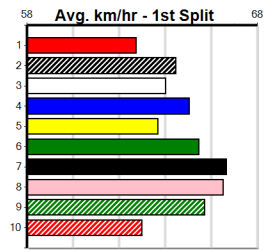

GRV VICBRED SERIES (1-4 WINS) HT2

Distance: 450m, Race Type: Restricted Win Heat, Total Prizemoney: $2,925
1st: $1,950, 2nd: $600, 3rd: $300, 4th: $75

Watchdog Tips:

Bet:

Form Box Wgt Dist Track Date Time BON Margin 1st/2nd (Time) PIR Checked Comment WR Split 1 S/P Grade

LETHAL AVENGER [6]
BKW Dog Sep-22 Sire: TOMMY SHELBY Dam: AVENGER LASS
Owner(s): R Oppenhuis
Trainer: George Borg (Maryborough)
Winning Distances: < 300m (0) 300 - 399m (1) 400 - 499m (1) 500 - 599m (0) 600 - 699m (0) > 700m (0)
Winning Weights: 29.0(1) 29.1(1)
Box History table and Prize Best Starts Trk/Dts APM

PURPLE SAPPHIRE [6]
BK Bitch Jan-22 Sire: SHIMA SHINE Dam: ABSOLUTE RUBY
Owner(s): K Boyle
Trainer: Kathleen Boyle (Lethbridge)
Winning Distances: < 300m (0) 300 - 399m (0) 400 - 499m (2) 500 - 599m (0) 600 - 699m (0) > 700m (0)
Winning Weights: 27.2(1) 27.6(1)
Box History table and Prize Best Starts Trk/Dts APM

SAINT JAYDEN [6]
BE Dog Mar-22 Sire: BERNARDO Dam: SAINT MADDIE
Owner(s): P Byrne
Trainer: Connor Byrne (Koroit)
Winning Distances: < 300m (0) 300 - 399m (2) 400 - 499m (0) 500 - 599m (0) 600 - 699m (0) > 700m (0)
Winning Weights: 30.5(1) 30.6(1)
Box History table and Prize Best Starts Trk/Dts APM

PLAY THE MUSIC [5]
BK Dog Jul-22 Sire: FERNANDO BALE Dam: SILKEN
Owner(s): THE WILLY STROLLERS (SYN), J Sharp, M Alexander
Trainer: Jeffrey Britton (Anakie)
Winning Distances: < 300m (0) 300 - 399m (0) 400 - 499m (3) 500 - 599m (0) 600 - 699m (0) > 700m (0)
Winning Weights: 28.9(1) 29.2(1) 29.4(1)
Box History table and Prize Best Starts Trk/Dts APM

BOB DEEDS [7]
BK Dog Feb-22 Sire: SENNACHIE Dam: BEAUT DEEDS
Owner(s): G Anders
Trainer: Vicki Anders (Koroit)
Winning Distances: < 300m (0) 300 - 399m (0) 400 - 499m (0) 500 - 599m (1) 600 - 699m (0) > 700m (0)
Winning Weights: 31.8(1)
Box History table and Prize Best Starts Trk/Dts APM

1

2

3

4

5