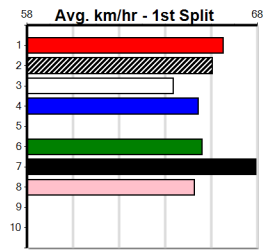

**Sire: Dam:**  
**Trainer:**

**Box History**

WANNON PARK BINGO - THURSDAYS

Distance: 390m, Race Type: Mixed 3/4, Total Prizemoney: \$3,360
1st: \$2,250, 2nd: \$690, 3rd: \$345, 4th: \$75

Watchdog Tips:

Bet: