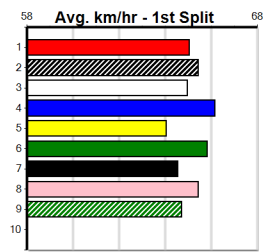

LEON GARNER MEMORIAL

Distance: 450m, Race Type: Grade 5, Total Prizemoney: $2,925
1st: $1,950, 2nd: $600, 3rd: $300, 4th: $75

Watchdog Tips: [ ] [ ] [ ] [ ] Bet: [ ]

ASTON OPHELIA [5]
BK Bitch Dec-21 Sire: FERNANDO BALE Dam: ASTON CRYSTAL
Owner(s): R Borda
Trainer: Mark Johnson (Ross Creek)
Winning Distances: < 300m (0) 300 - 399m (0) 400 - 499m (7) 500 - 599m (0) 600 - 699m (0) > 700m (0)
Winning Weights: 26.3(1) 26.4(2) 26.6(2) 26.9(1) 27.9(1)
Box History table and Prize Best Starts table included.

ALLEY OOP [5]
BK Bitch Dec-21 Sire: SUPERIOR PANAMA Dam: GEMILLY
Owner(s): K Pitt
Trainer: Garry George (Beulah)
Winning Distances: < 300m (0) 300 - 399m (0) 400 - 499m (4) 500 - 599m (1) 600 - 699m (0) > 700m (0)
Winning Weights: 27.7(1) 27.8(2) 27.9(2)
Box History table and Prize Best Starts table included.

MORAINE SOFIA [5]
WBD Bitch Jul-21 Sire: FULLY LOADED Dam: MORAINE ROSIE
Owner(s): MORAINE (SYN), G Judd, S Judd
Trainer: Glenn Judd (Noorat)
Winning Distances: < 300m (0) 300 - 399m (2) 400 - 499m (2) 500 - 599m (0) 600 - 699m (0) > 700m (0)
Winning Weights: 27.9(1) 28.3(1) 29.4(2)
Box History table and Prize Best Starts table included.

BRIGHT MOON (NSW)[5]
BD Bitch Dec-20 Sire: BLUE MOON RISING Dam: SMOOTH CLAUDIA
Owner(s): Green Cloth (SYN), M Augustinus, C Mcleod, J Riddle, M Wishart, J Ferguson
Trainer: Deb Carr (Minerina)
Winning Distances: < 300m (0) 300 - 399m (2) 400 - 499m (4) 500 - 599m (0) 600 - 699m (0) > 700m (0)
Winning Weights: 26.8(1) 27.4(1) 27.5(2) 27.9(1) 28.2(1)
Box History table and Prize Best Starts table included.

DON'T TELL SHELL [5]
BK Bitch Dec-21 Sire: FABREGAS Dam: ELSA ROSE
Owner(s): heathcote park red nine syn (SYN), J Chilcott, L Forde, W Owen, T Byrne
Trainer: Michael Chilcott (Heathcote)
Winning Distances: < 300m (0) 300 - 399m (0) 400 - 499m (5) 500 - 599m (0) 600 - 699m (0) > 700m (0)
Winning Weights: 27.8(1) 28.1(1) 28.3(2) 28.5(1)
Box History table and Prize Best Starts table included.