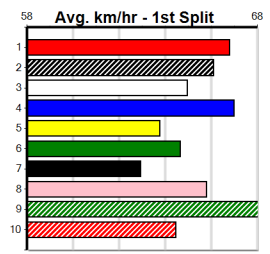

SPORTSBET WE LET THE DOGS OUT

Distance: 390m, Race Type: Grade 5, Total Prizemoney: $2,925
1st: $1,950, 2nd: $600, 3rd: $300, 4th: $75

Watchdog Tips:

Bet:

Table with columns: Form Box, Wgt, Dist, Track, Date, Time, BON, Margin, 1st/2nd (Time), PIR, Checked, Comment, WR, Split 1, S/P, Grade

ALL DAMIRO (NSW)[5]
BK Dog Jan-21 Sire: FERNANDO BALE Dam: MISS SPLENDAMIRO
Owner(s): M Roberts Trainer: Mark Roberts (Terang)
Winning Distances: < 300m (0) 300 - 399m (1) 400 - 499m (4) 500 - 599m (2) 600 - 699m (0) > 700m (0)
Winning Weights: 26.7(1) 26.8(2) 26.9(1) 27.0(1) 28.1(2)
Box History table and Prize Best Starts Trk/Dts APM

GALLON OF YAP [5]
BK Bitch Apr-21 Sire: GLEN GALLON Dam: LOTS OF YAP
Owner(s): B Boers Trainer: Elizabeth Boers (Mortlake)
Winning Distances: < 300m (0) 300 - 399m (2) 400 - 499m (3) 500 - 599m (1) 600 - 699m (0) > 700m (0)
Winning Weights: 29.2(1) 29.3(1) 29.4(1) 30.2(1) 30.3(1) 30.8(1)
Box History table and Prize Best Starts Trk/Dts APM

NICE ONE TOM [5]
BE Dog Mar-22 Sire: TOMMY SHELBY Dam: IVY WREN
Owner(s): B Fulton Trainer: Peter Fulton (Ecklin South)
Winning Distances: < 300m (0) 300 - 399m (2) 400 - 499m (3) 500 - 599m (0) 600 - 699m (0) > 700m (0)
Winning Weights: 28.1(1) 28.3(1) 28.4(1) 28.8(1) 29.2(1)
Box History table and Prize Best Starts Trk/Dts APM

XYLUS BALE (NSW)[5]
BEBD Dog Dec-19 Sire: ROANOKEE Dam: DYNA PATTY
Owner(s): A Gurry Trainer: Andrea Gurry (Nhill)
Winning Distances: < 300m (0) 300 - 399m (6) 400 - 499m (9) 500 - 599m (2) 600 - 699m (0) > 700m (0)
Winning Weights: 33.3(1) 33.6(1) 33.8(1) 33.9(2) 34.0(1) 34.1(1) 34.3(8) 34.4(1) 34.5(1)
Box History table and Prize Best Starts Trk/Dts APM

CHASING JIMMY [5]
BE Dog Dec-19 Sire: MY REDEEMER Dam: MIRACLES HAPPEN
Owner(s): E Steel Trainer: Elizabeth Steel (Nullawarre North)
Winning Distances: < 300m (0) 300 - 399m (4) 400 - 499m (1) 500 - 599m (0) 600 - 699m (0) > 700m (0)
Winning Weights: 31.7(1) 32.3(1) 32.6(2) 32.7(1)
Box History table and Prize Best Starts Trk/Dts APM

1

2

3

4

5