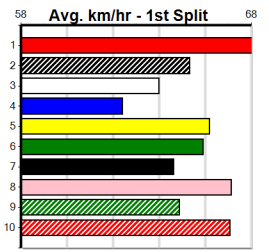

6

7

8

9

10

CASSIGN DESIGN

Distance: 390m, Race Type: Mixed 6/7, Total Prizemoney: \$2,925
1st: \$1,950, 2nd: \$600, 3rd: \$300, 4th: \$75

Watchdog Tips: [ ] [ ] [ ] [ ] Bet: [ ]