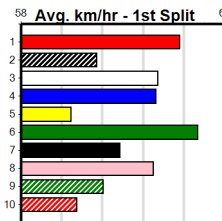

SPORTSBET MAKE IT A MULTI

Distance: 395m, Race Type: Grade 5, Total Prizemoney: \$2,925
1st: \$1,950, 2nd: \$600, 3rd: \$300, 4th: \$75

9

9:56PM

(VIC time)

AUSSIE CAN FLY (2) has a good record here and he just needs a little room in the early stages of the race. CATCH SOME RAYS (5) is another who goes well here and he will be in the mix from the outset. ASTON BAHT (6) can come out running