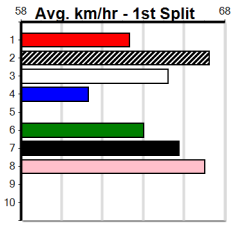

GIPPSLAND FENCING SUPPLIES

Distance: 395m, Race Type: Mixed 3/4, Total Prizemoney: $3,360
1st: $2,250, 2nd: $690, 3rd: $345, 4th: $75

5

8:32PM

(VIC time)

ROYAL MINT (7) is armed with elite pace soon after box rise and she should break up the field mid race. HIGH END CASH (8) is another with a nice turn of foot and he can follow the seven across early. BRING YOUR BEST (1) just needs luck early on

Watchdog Tips:

7

8

1

3

Bet:

Win 7