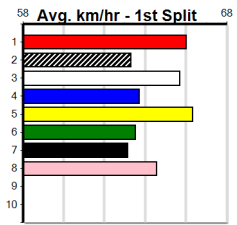

1	2	3	4	5	6	7	8
			1	1			1
Prize	\$7,050.00						
Best	NBT						
Starts	17-3-4-1						
Trk/Dst	2-0-1-0						
APM	\$3574						

1	2	3	4	5	6	7	8
Prize	\$7,050.00						
Best	NBT						
Starts	17-3-4-1						
Trk/Dst	2-0-1-0						
APM	\$3574						

Traralgon

8

9:35PM

(VIC time)

BINGO!!! EYES DOWN 12PM TUESDAYS

Distance: 500m, Race Type: Mixed 4/5, Total Prizemoney: \$3,875
1st: \$2,600, 2nd: \$800, 3rd: \$400, 4th: \$75

CRACKERJACK ARET (5) is one of the most gifted chasers in work and he was simply brilliant when scoring here last week. DR. UNITED (2) was never headed at Sale last time and he will be prominent throughout. BANJO ONE STRING (8) has pace to burn