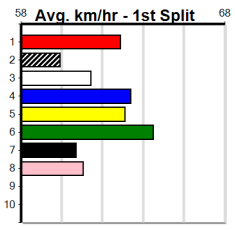

MR AUDACIOUS @ STUD

Distance: 500m, Race Type: Grade 5, Total Prizemoney: \$3,340
1st: \$2,230, 2nd: \$690, 3rd: \$345, 4th: \$75

6

8:53PM

(VIC time)

DR. LETTIE (3) has had little luck in stronger company of late and she should be able to regain some much needed confidence. INTERNAL AFFAIRS (5) returned to form here last time and he will be strong late. DR. SPOKES (2) can run a cheeky race.