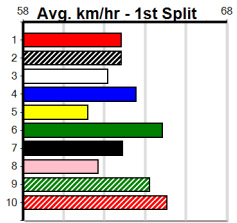

NATIONAL GREYHOUND ADOPTION MON

10

10:17PM

(VIC time)

Distance: 395m, Race Type: Grade 5, Total Prizemoney: $2,925
1st: $1,950, 2nd: $600, 3rd: $300, 4th: $75

PANAMA PARADE (2) will find this a tad easier than his most recent racing and he can assume control mid race. AYLA ROSE (1) has the good draw and she will be strong in the run home. BLOCK BUSTED (7) is racing with confidence.

Watchdog Tips:

2

1

7

5

Bet:

Win 2