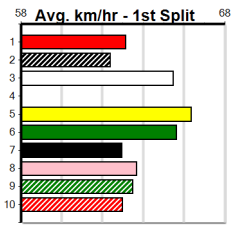

GIPPSLAND MOTOR GROUP

Distance: 395m, Race Type: Grade 5, Total Prizemoney: $2,925
1st: $1,950, 2nd: $600, 3rd: $300, 4th: $75

4

8:11PM

(VIC time)

SODA HAWK (1) has been placed in two of four here and he is drawn to make every post a winner. The talented COLLINDA VOGUE (6) resumes after 474 days off and she trialled well here recently, so a forward showing is expected.

Watchdog Tips: **1** **6** **4** **2** **Bet:** **Box Quinella 1,4,6 ($10 for 333.33%)**