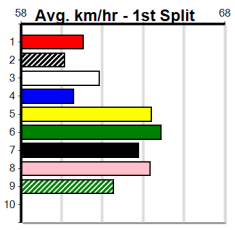

SPORTSBET HT1

Distance: 395m, Race Type: Mixed 6/7 Heat, Total Prizemoney: $2,925
1st: $1,950, 2nd: $600, 3rd: $300, 4th: $75

2

7:29PM

(VIC time)

PAW YONDER (5) has been dominant in his past two and he is expected to lead throughout again.
HAMISH ROSE (1) can find bother in the run but he will be strong late and is a good anchor for top 3 in your SRM.

Watchdog Tips: **5** **1** **6** **2** **Bet:** **Box Quinella 1,5,6 ($10 for 333.33%)**