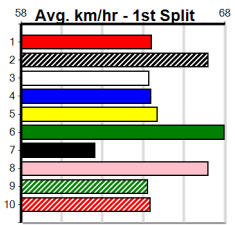

SPORTSBET GO THE BLUE DOG

Distance: 350m, Race Type: Mixed 4/5, Total Prizemoney: $3,360
1st: $2,250, 2nd: $690, 3rd: $345, 4th: $75

11

10:34PM
(VIC time)

PETZEL BALE (6) is armed with slick early speed and he should be primed to fire fresh. MAXIMUM AVA (8) is a consistent speedster and she too is armed with good early burn. LISSY FERNANDO (2) is value for your exotic bets.

Watchdog Tips:

6

8

2

7

Bet:

Win 6