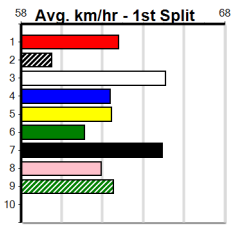

ENG TRA 2024-07-15

ENG BAL 2024-07-14

SPORTSBET HT2

Distance: 395m, Race Type: Mixed 6/7 Heat, Total Prizemoney: \$2,925
1st: \$1,950, 2nd: \$600, 3rd: \$300, 4th: \$75

3

7:50PM
(VIC time)

IF HE COULD (7) recorded his 22.50 PB here from a similar draw and he looks very well graded in this event. CARLIN (2) is resuming here off a 6 month spell and is expected to fire fresh. DAINTREE GODDESS (5) has claims.