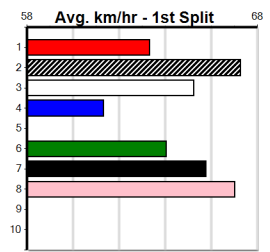

GIPPSLAND FENCING SUPPLIES

Distance: 395m, Race Type: Mixed 3/4, Total Prizemoney: $3,360
1st: $2,250, 2nd: $690, 3rd: $345, 4th: $75

ROYAL MINT (7) is armed with elite pace soon after box rise and she should break up the field mid race. HIGH END CASH (8) is another with a nice turn of foot and he can follow the seven across early. BRING YOUR BEST (1) just needs luck early on

Watchdog Tips: [7] [8] [1] [3] Bet: Win 7

Race card for BRING YOUR BEST [4]. Includes owner (R Cunneen), sire (FERNANDO BALE), dam (BRING YOUR BANJO), winning distances, and a box history table.

Race card for MY MATE MINA [4]. Includes owner (R Di mauro), sire (BARCIA BALE), dam (MISS GRACIE), winning distances, and a box history table.

Race card for RUAPUKE ROCKS [4]. Includes owner (B Keen), sire (BERNARDO), dam (FREDA ROCKS), winning distances, and a box history table.

Race card for DR. HAROLD [4]. Includes owner (DOCTORS KENNELS (SYN), J McMahon, J Gill), sire (BERNARDO), dam (BEATRICE), winning distances, and a box history table.

VACANT BOX section with owner details, sire, dam, and trainer information.