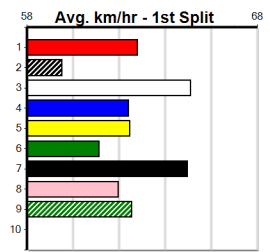

SPORTSBET HT2

Distance: 395m, Race Type: Mixed 6/7 Heat, Total Prizemoney: $2,925
1st: $1,950, 2nd: $600, 3rd: $300, 4th: $75

IF HE COULD (7) recorded his 22.50 PB here from a similar draw and he looks very well graded in this event. CARLIN (2) is resuming here off a 6 month spell and is expected to fire fresh. DAINTREE GODDESS (5) has claims.

Watchdog Tips: 7 2 5 4 **Bet:** Win 7

1

BE GRACEFUL [6] **$12.00**

BK Bitch Nov-20 Sire: BERNARDO Dam: ZIPPING TINA

Owner(s): G Mcmillan Trainer: Elaine Wood (Nambrok)

Winning Distances: < 300m (0) 300 - 399m (1) 400 - 499m (1) 500 - 599m (0) 600 - 699m (0) > 700m (0)

Winning Weights: 26.2(1) 27.1(1)

3rd	(2)	27.2	435	SLE	R9	02-Jun-24	24.90	24.37	3.5L VALENCIA LOLA (24.65)	M/445	.	.	.	5.30	$16.70 6G
2nd	(3)	27.1	510	SLE	R6	09-Jun-24	29.62	28.73	3.5L ELITE DARA (29.39)	M/222	.	SW	.	9.38	$9.70 X67H
6th	(8)	27.4	510	SLE	R5	16-Jun-24	29.80	28.62	12.00 DAINTREE CHIEF (28.99)	M/366	.	.	.	9.30	$6.80 X67F
3=	(8)	27.0	395	TRA	R3	21-Jun-24	22.71	22.01	1.75L BRAEMAR MOLLY (22.59)	Q/3433	.	.	.	3.78	$25.60 X67
4th	(1)	26.6	435	SLE	R3	26-Jun-24	24.93	24.20	4.25L PAW CHEYENNE (24.65)	M/354	.	.	.	5.41	$16.60 6G
6th	(5)	27.0	435	SLE	R3	30-Jun-24	25.16	24.46	7.00L ABUNDANT LUMENS (24.69)	M/266	.	.	.	5.33	$30.80 X67
4th	(6)	26.7	400	WGL	R11	04-Jul-24	23.33	23.04	1.5L AUDACIOUS PADDY (23.23)	M/54	.	.	.	8.91	$8.90 6G
4th	(5)	27.0	450	TRA	R7	08-Jul-24	25.84	24.96	1.00L RANGER'S GIRL (25.77)	Q/111	.	.	.	6.65	$3.20 X67

Last 3 wins NOT included above

1st	(7)	27.1	435	SLE	R1	05-Nov-23	25.08	24.16	1.25L WHERE'S FIFTY (25.16)	Q/111	.	.	.	5.20	$8.30 M
1st	(8)	26.2	350	TRA	R11	29-Jan-24	19.88	19.88	2.25L ROSE OF SATURN (20.03)	Q/11	.	.	.	6.60	$3.70 T3-RW

Box History

Bx	1st	2nd	3rd	4th	5th	6th	7th	8th
1			1	1	1			
2					3	1	2	
3		2	2		2			1 1
4		3	2	1			1	1 1
5				2	4		1	
6				2	2	1		
7	1			3	1	1	3	1
8	1	2	2			3		1

Prize Best Starts Trk/Dts APM

$11751.07
NBT
57-2-7-17
14-0-1-6
4340

2

CARLIN [7] **$3.40**

BK Dog May-21 Sire: ASTON KIMETTO Dam: BLUE SURFONIC

Owner(s): J Gill Trainer: Jennifer Gill (Darriman)

Winning Distances: < 300m (0) 300 - 399m (0) 400 - 499m (1) 500 - 599m (0) 600 - 699m (0) > 700m (0)

Winning Weights: 31.4(1)

F	(5)	31.3	435	SLE	R3	03-Jan-24	0.00	24.42	URIEL BALE (24.48)	S/8	.	VO	.	5.60	$23.30 M
1st	(8)	31.4	435	SLE	R1	17-Jan-24	24.53	24.25	3.25L ELLE GEM (24.75)	M/211	.	.	.	5.37	$12.00 M
4th	(3)	31.1	435	SLE	R10	21-Jan-24	24.87	24.08	3.75L MYALL MEG (24.61)	S/644	.	.	.	5.49	$6.20 X67

Last 3 wins NOT included above

Box History

Bx	1st	2nd	3rd	4th	5th	6th	7th	8th
1								
2								
3					1			
4								
5								
6								
7								
8	1							

Prize Best Starts Trk/Dts APM

$2078.75
FSH
3-1-0-0
0-0-0-0
767

3

LEGITIMATE [7] **$99.00**

BK Dog Aug-22 Sire: BERNARDO Dam: FLOWING

Owner(s): B Alford Trainer: Brian Alford (Yarram)

Winning Distances: < 300m (0) 300 - 399m (0) 400 - 499m (1) 500 - 599m (0) 600 - 699m (0) > 700m (0)

Winning Weights: 36.8(1)

2nd	(4)	36.6	410	HOR	R1	14-May-24	24.00	23.14	2.75L PAW ERINA (23.82)	Q/44	.	.	R	10.90	$5.30 M
1st	(1)	36.8	410	HOR	R1	21-May-24	23.53	23.21	3.25L ESPRESSO BABE (23.76)	M/11	.	SW	.	10.47	$1.20 M
2nd	(8)	36.6	350	TRA	R4	05-Jul-24	19.99	19.49	1.5L PAW WALDO (19.89)	M/33	.	.	.	6.81	$4.40 X67

Last 3 wins NOT included above

Box History

Bx	1st	2nd	3rd	4th	5th	6th	7th	8th
1	1							
2								
3								
4			1					
5								
6								
7								
8		1						

Prize Best Starts Trk/Dts APM

$2800.00
FSTD
3-1-2-0
0-0-0-0
2360