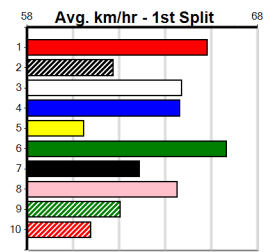

SPORTSBET MAKE IT A MULTI

Distance: 395m, Race Type: Grade 5, Total Prizemoney: $2,925
1st: $1,950, 2nd: $600, 3rd: $300, 4th: $75

AUSSIE CAN FLY (2) has a good record here and he just needs a little room in the early stages of the race. CATCH SOME RAYS (5) is another who goes well here and he will be in the mix from the outset. ASTON BAHT (6) can come out running

Watchdog Tips: 2 5 6 1 Bet: Win 2

Race card for BIG TRUCKER (QLD)[5]. Includes details on sire (JAGGER SWAGGER), dam (SLEEK MOMENTUM), winning distances, and a box history table.

Race card for AUSSIE CAN FLY [5]. Includes details on sire (AUSSIE INFRARED), dam (SHE WIGGLES), winning distances, and a box history table.

Race card for SKY BLAZER [5]. Includes details on sire (MEPUNGA BLAZER), dam (HEAVEN ROCKS), winning distances, and a box history table.

Race card for GOT THE LOT (NSW)[5] - SCRATCHED. Includes details on sire (EL GRAND SENOR), dam (SPARE CASH), winning distances, and a box history table.

Race card for CATCH SOME RAYS [5]. Includes details on sire (AUSSIE INFRARED), dam (QUICK PAWS), winning distances, and a box history table.