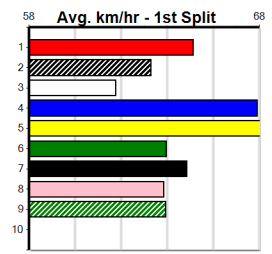

KISS PROFESSIONAL SOLUTIONS

Distance: 450m, Race Type: Mixed 4/5, Total Prizemoney: $3,360
1st: $2,250, 2nd: $690, 3rd: $345, 4th: $75

VOLKANOVSKI (1) has been placed in two of three here and he is drawn to make every post a winner. BLAZING DINO (4) was enormous here last time and he will pressure the red for most of the journey. WINKLING WILLIE (7) just needs luck early on

Watchdog Tips: 1 4 7 5 Bet: Box Quinella 1,4,7 ($10 for 333.33%)

1 VOLKANOVSKI [5] Drawn to lead, placed in two of three here, yes $3.25
Owner(s): Eye Candy (SYN), C Wilk, K Gorman
Sire: BERNARDO Dam: EAU ROUGE
Trainer: Kate Gorman (Tanjil South)
Winning Distances: < 300m (0) 300 - 399m (4) 400 - 499m (13) 500 - 599m (1) 600 - 699m (0) > 700m (0)
Winning Weights: 33.6(1) 33.7(1) 34.2(1) 34.3(2) 34.4(1) 35.3(5) 35.4(2) 35.5(1) 35.6(1) 35.9(2) 36.0(1)
Box History table and Prize Best Starts table included.

2 MIGHTY HERCULES [5] Resuming, tough ask fresh, may need the run $61.00
Owner(s): J Brown
Sire: BERNARDO Dam: MIGHTY MATILDA
Trainer: John Brown (Nyora)
Winning Distances: < 300m (0) 300 - 399m (2) 400 - 499m (4) 500 - 599m (1) 600 - 699m (0) > 700m (0)
Winning Weights: 37.8(1) 38.2(2) 38.3(1) 38.5(1) 38.8(1) 38.9(1)
Box History table and Prize Best Starts table included.

3 MARCO ROSE [5] Powerful type but gets too far back early, place $9.00
Owner(s): S Chignell
Sire: ZACK MONELLI Dam: ROSE ROSE
Trainer: Jeffrey Chignell (Rosedale)
Winning Distances: < 300m (0) 300 - 399m (1) 400 - 499m (8) 500 - 599m (0) 600 - 699m (0) > 700m (0)
Winning Weights: 32.7(1) 32.8(1) 33.3(1) 33.9(2) 34.1(1) 34.2(1) 34.4(1) 34.6(1)
Box History table and Prize Best Starts table included.

4 BLAZING DINO [5] Enormous win here last time, danger if steps $3.40
Owner(s): BRO'S IN ARMS (SYN), S Jarvis, R Jarvis, M Jarvis
Sire: AUSSIE INFRARED Dam: QUICK PAWS
Trainer: Shayne Jarvis (Tyers)
Winning Distances: < 300m (0) 300 - 399m (3) 400 - 499m (1) 500 - 599m (0) 600 - 699m (0) > 700m (0)
Winning Weights: 34.1(1) 35.0(1) 35.4(1) 35.7(1)
Box History table and Prize Best Starts table included.

5 NANGAR JIM (NSW)[4] Star NSW speedster, draw is a worry, respect $4.60
Owner(s): K Bailey
Sire: ASTON DEE BEE Dam: NANGAR SILK
Trainer: Ken Bailey (Bundalaguah)
Winning Distances: < 300m (0) 300 - 399m (0) 400 - 499m (12) 500 - 599m (3) 600 - 699m (0) > 700m (0)
Winning Weights: 30.2(1) 30.5(3) 30.6(3) 30.7(5) 30.8(1) 30.9(2)
Box History table and Prize Best Starts table included.