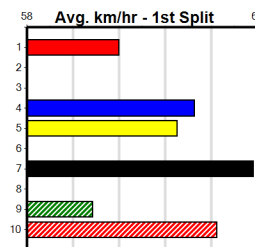

IN MEMORY OF RONALD WILLIAMSON TGRC

Distance: 395m, Race Type: Maiden, Total Prizemoney: $2,535
1st: $1,680, 2nd: $520, 3rd: $260, 4th: $75

SURROUNDINGS (7) comes here with impressive NSW form and he is expected to fire for his new kennel. PAW OLYMPIA (1) showed improvement at Warrnambool last time and she is drawn to settle close. DAINTREE PEGGY (4) has claims

Watchdog Tips: 7 1 4 5 **Bet:** Win 7

Form Box	Wgt	Dist	Track	Date	Time	BON	Margin	1st/2nd (Time)	PIR	Checked	Comment	W/R	Split 1	S/P	Grade	
1	PAW OLYMPIA (NSW)[M] $6.50															
	Strong effort last time, draw suits, danger															
	BK Bitch Jul-22 Sire: JS FLAMIN ACE Dam: DYNA ADRIA Trainer: Robert Camilleri (Lara)															
	Owner(s): B Wheeler															
	Winning Distances: < 300m (0) 300 - 399m (0) 400 - 499m (0) 500 - 599m (0) 600 - 699m (0) > 700m (0)															
	Winning Weights:															
	8th (5) 27.2 435 SLE R2 02-Jun-24 25.86 24.37 18.00 KENZIE KID (24.64) M/688 . . . . . 5.48 $5.90 M															
	6th (1) 26.5 350 TRA R1 14-Jun-24 20.34 20.12 3.25L SODA DIESEL (20.12) S/75 . . . . . 6.89 $8.40 M															
	4th (3) 25.7 390 WBL R1 01-Jul-24 22.89 22.34 4.75L SAINT FINNIE (22.56) M/66 . . . . . 8.98 $6.70 M															
	2nd (3) 25.9 390 WBL R1 08-Jul-24 22.91 22.15 3.00L INGA AMY (22.70) S/42 . . . . . 9.10 $2.80 M															
Last 3 wins NOT included above																
<table border="1" style="width: 100%; border-collapse: collapse;"> <thead> <tr><th colspan="9">Box History</th></tr> <tr><th>Bx</th><th>1st</th><th>2nd</th><th>3rd</th><th>4th</th><th>5th</th><th>6th</th><th>7th</th><th>8th</th></tr> </thead> <tbody> <tr><td>1</td><td></td><td></td><td></td><td></td><td></td><td></td><td>1</td><td></td></tr> <tr><td>2</td><td></td><td></td><td></td><td></td><td></td><td></td><td></td><td></td></tr> <tr><td>3</td><td>1</td><td></td><td></td><td>1</td><td></td><td></td><td></td><td></td></tr> <tr><td>4</td><td></td><td></td><td></td><td></td><td></td><td></td><td></td><td></td></tr> <tr><td>5</td><td></td><td></td><td></td><td></td><td></td><td></td><td></td><td>1</td></tr> <tr><td>6</td><td></td><td></td><td></td><td></td><td></td><td></td><td></td><td></td></tr> <tr><td>7</td><td></td><td></td><td></td><td></td><td></td><td></td><td></td><td></td></tr> <tr><td>8</td><td></td><td></td><td></td><td></td><td></td><td></td><td></td><td></td></tr> <tr><td>Prize Best</td><td colspan="4"></td><td colspan="4">$370.00</td></tr> <tr><td>Starts</td><td colspan="4"></td><td colspan="4">FSTD</td></tr> <tr><td>Trk/Dts</td><td colspan="4"></td><td colspan="4">4-0-1-0</td></tr> <tr><td>APM</td><td colspan="4"></td><td colspan="4">0-0-0-0</td></tr> <tr><td></td><td colspan="4"></td><td colspan="4">370</td></tr> </tbody> </table>																
2	NO CHANGE [M] $8.00															
	Well bred, in good hands, watch betting															
	RBD Dog Nov-21 Sire: SUPERIOR PANAMA Dam: KIOMARA Trainer: Deborah Coleman (Lara)															
	Owner(s): G Doyle															
	Winning Distances: < 300m (0) 300 - 399m (0) 400 - 499m (0) 500 - 599m (0) 600 - 699m (0) > 700m (0)															
	Winning Weights:															
	Last 3 wins NOT included above															
	<table border="1" style="width: 100%; border-collapse: collapse;"> <thead> <tr><th colspan="9">Box History</th></tr> <tr><th>Bx</th><th>1st</th><th>2nd</th><th>3rd</th><th>4th</th><th>5th</th><th>6th</th><th>7th</th><th>8th</th></tr> </thead> <tbody> <tr><td>1</td><td></td><td></td><td></td><td></td><td></td><td></td><td></td><td></td></tr> <tr><td>2</td><td></td><td></td><td></td><td></td><td></td><td></td><td></td><td></td></tr> <tr><td>3</td><td></td><td></td><td></td><td></td><td></td><td></td><td></td><td></td></tr> <tr><td>4</td><td></td><td></td><td></td><td></td><td></td><td></td><td></td><td></td></tr> <tr><td>5</td><td></td><td></td><td></td><td></td><td></td><td></td><td></td><td></td></tr> <tr><td>6</td><td></td><td></td><td></td><td></td><td></td><td></td><td></td><td></td></tr> <tr><td>7</td><td></td><td></td><td></td><td></td><td></td><td></td><td></td><td></td></tr> <tr><td>8</td><td></td><td></td><td></td><td></td><td></td><td></td><td></td><td></td></tr> <tr><td>Prize Best</td><td colspan="4"></td><td colspan="4">$0</td></tr> <tr><td>Starts</td><td colspan="4"></td><td colspan="4">FSH</td></tr> <tr><td>Trk/Dts</td><td colspan="4"></td><td colspan="4">0-0-0-0</td></tr> <tr><td>APM</td><td colspan="4"></td><td colspan="4">0-0-0-0</td></tr> <tr><td></td><td colspan="4"></td><td colspan="4">0</td></tr> </tbody> </table>															
	3	LATE CHANGE [M] $9.00														
		Litter and kennel mate to the two, watch betting														
RBD Dog Nov-21 Sire: SUPERIOR PANAMA Dam: KIOMARA Trainer: Deborah Coleman (Lara)																
Owner(s): G Doyle																
Winning Distances: < 300m (0) 300 - 399m (0) 400 - 499m (0) 500 - 599m (0) 600 - 699m (0) > 700m (0)																
Winning Weights:																
Last 3 wins NOT included above