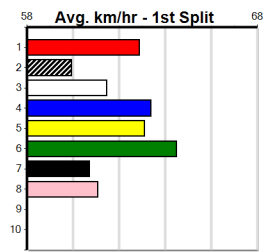

MR AUDACIOUS @ STUD

Distance: 500m, Race Type: Grade 5, Total Prizemoney: $3,340
1st: $2,230, 2nd: $690, 3rd: $345, 4th: $75

DR. LETTIE (3) has had little luck in stronger company of late and she should be able to regain some much needed confidence. INTERNAL AFFAIRS (5) returned to form here last time and he will be strong late. DR. SPOKES (2) can run a cheeky race.

Watchdog Tips: 3 5 2 1 Bet: Box Quinella 2,3,5 ($10 for 333.33%)

ABUNDANT LUMENS [5] Drawn to lead, may get tired, still respect $7.50
Owner(s): J Sullivan
Sire: FERNANDO BALE Dam: BRING YOUR BANJO
Trainer: Ray Cunneen (Moe South)
Winning Distances: < 300m (0) 300 - 399m (1) 400 - 499m (2) 500 - 599m (0) 600 - 699m (0) > 700m (0)
Winning Weights: 31.0(1) 31.6(1) 31.7(1)

DR. SPOKES [5] No luck of late, can find the rail early, threat $6.00
Owner(s): DOCTORS KENNELS (SYN), J McMahon, J Gill
Sire: AUSSIE INFRARED Dam: MIRIAM
Trainer: Kimberley McMahon (Darriman)
Winning Distances: < 300m (0) 300 - 399m (1) 400 - 499m (5) 500 - 599m (3) 600 - 699m (0) > 700m (0)
Winning Weights: 30.0(1) 31.2(1) 32.3(1) 32.4(1) 33.2(2) 33.3(1) 34.4(1) 34.6(1)

DR. LETTIE [5] Drops in class, can take over mid race, yes $4.00
Owner(s): DOCTORS KENNELS (SYN), J McMahon, J Gill
Sire: HOOKED ON SCOTCH Dam: DR. ABBIE
Trainer: Judith McMahon (Darriman)
Winning Distances: < 300m (0) 300 - 399m (1) 400 - 499m (2) 500 - 599m (0) 600 - 699m (0) > 700m (0)
Winning Weights: 26.2(1) 26.7(1) 27.1(1)

BRAEMAR SHEENA [5] One paced, lacking confidence, prefer others $21.00
Owner(s): Y Cassidy
Sire: MY REDEEMER Dam: THURLES PRINCESS
Trainer: Yvonne Cassidy (Valencia Creek)
Winning Distances: < 300m (0) 300 - 399m (0) 400 - 499m (4) 500 - 599m (0) 600 - 699m (0) > 700m (0)
Winning Weights: 27.2(1) 27.4(1) 27.5(1) 27.8(1)

INTERNAL AFFAIRS (NSW)[5] Returned to form last time, strong late, danger $3.60
Owner(s): M Henderson
Sire: ZAMBORA BROCKIE Dam: NINO DE ORO
Trainer: Chloe Bowman (Kilmany)
Winning Distances: < 300m (0) 300 - 399m (0) 400 - 499m (2) 500 - 599m (10) 600 - 699m (0) > 700m (0)
Winning Weights: 30.0(1) 30.2(2) 30.8(1) 30.9(1) 31.2(1) 31.3(3) 31.4(1) 31.7(2)