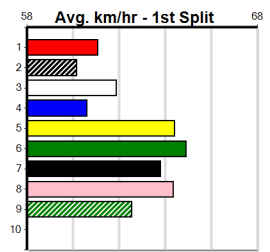

SPORTSBET HT1

Distance: 395m, Race Type: Mixed 6/7 Heat, Total Prizemoney: $2,925
1st: $1,950, 2nd: $600, 3rd: $300, 4th: $75

PAW YONDER (5) has been dominant in his past two and he is expected to lead throughout again. HAMISH ROSE (1) can find bother in the run but he will be strong late and is a good anchor for top 3 in your SRM.

Watchdog Tips: 5 1 6 2 Bet: Box Quinella 1,5,6 ($10 for 333.33%)

Form Box Wgt Dist Track Date Time BON Margin 1st/2nd (Time) PIR Checked Comment W/R Split 1 S/P Grade
HAMISH ROSE [7] Strong type, gets the gun run, top 3 in SRM $7.50
Owner(s): S Chignell Sire: FERAL FRANKY Dam: DASH OF ROSE Trainer: Sharon-lee Chignell (Rosedale)
Winning Distances: < 300m (0) 300 - 399m (0) 400 - 499m (1) 500 - 599m (0) 600 - 699m (0) > 700m (0)
Winning Weights: 33.9(1)
1st (8) 33.9 450 TRA R3 17-May-24 25.75 25.13 0.25L DR. BUCK (25.76) S/433 . . . . 6.91 $3.50 M
2nd (1) 34.4 450 TRA R4 31-May-24 25.78 24.90 0.75L LITTLE MEG (25.74) S/331 . . . . 6.93 $5.10 X67H
2nd (3) 34.2 450 TRA R5 07-Jun-24 25.43 24.92 3.75L FOR PETE'S SAKE (25.17) M/232 . . . . 6.75 $21.10 X67F
8th (7) 34.2 510 SLE R5 09-Jun-24 31.08 28.73 22.00 DAINTREE CHIEF (29.54) M/288 . . . . VO 9.34 $5.50 X67H
2nd (3) 34.0 450 TRA R2 14-Jun-24 25.26 25.09 2.75L HIGHLAND WARRIOR (25.09) S/744 . . . . . 6.94 $2.60 RW
2nd (1) 33.6 525 MEP R3 19-Jun-24 30.54 30.06 5.50L FORBES SUPREME (30.17) M/2222 . . . . . 5.22 $6.70 X67H
8th (8) 33.7 525 MEA R1 29-Jun-24 31.02 29.82 12.00 JAYA BALE/VILMA BALE S/8457 . . . . . 5.27 $30.80 X67F
5th (3) 34.0 435 SLE R9 07-Jul-24 25.10 24.39 4.50L BEST OF COLOUR (24.81) M/522 . . . . . 5.49 $13.20 X67
Last 3 wins NOT included above
Box History
Bx 1st 2nd 3rd 4th 5th 6th 7th 8th
1 1 2
2
3 2 1
4
5
6
7 1 1
8 1 1
Prize Best $6125.00
Starts FSTD
Trk/Dts 10-1-5-0
APM 0-0-0-0 4239

VIENNA GOLD [7] Still learning, has a nice turn of foot, respect $6.00
Owner(s): S Northway Sire: SENNACHIE Dam: BELLA EDITION Trainer: Susan Northway (Heyfield)
Winning Distances: < 300m (0) 300 - 399m (1) 400 - 499m (0) 500 - 599m (0) 600 - 699m (0) > 700m (0)
Winning Weights: 31.1(1)
1st (7) 31.1 350 TRA R1 01-Mar-24 20.06 19.72 2.75L PRINCESS BARONA (20.25) Q/21 . . . . . 6.68 $14.00 M
4th (4) 31.6 350 TRA R3 03-May-24 20.14 19.33 4.25L ROBBIE LEE ROSE (19.85) M/44 . . . . . 6.70 $9.30 X67
4th (7) 32.0 435 SLE R4 08-May-24 25.20 24.32 6.00L DAINTREE CHIEF (24.79) M/456 . . . . . 5.36 $9.00 7
4th (5) 31.4 350 TRA R3 20-May-24 20.23 19.98 3.00L SPEEDY PAM (20.02) S/75 . . . . . 7.02 $2.00 T3-RW
4th (4) 31.0 435 SLE R4 19-Jun-24 25.12 24.41 2.75L DR. LETTIE (24.94) M/436 . . . . . 5.39 $10.10 X67
2nd (6) 31.4 435 SLE R2 26-Jun-24 24.74 24.20 2.50L PAW MANNY (24.57) M/732 . . . . . 5.57 $9.10 7
6th (4) 31.6 435 SLE R2 03-Jul-24 25.45 24.41 7.00L PAW LOUIS (24.97) M/677 . . . . . 5.49 $4.20 7
Last 3 wins NOT included above
Box History
Bx 1st 2nd 3rd 4th 5th 6th 7th 8th
1
2
3
4 2 1
5 1 1
6 1 1
7 1 1
8
Prize Best $2555.00
Starts FSTD
Trk/Dts 7-1-1-0
APM 0-0-0-0 1477