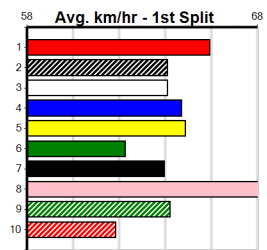

SINCLAIR CONTRACTING

Distance: 350m, Race Type: Grade 5, Total Prizemoney: $2,925
1st: $1,950, 2nd: $600, 3rd: $300, 4th: $75

DUSK TILL DAWN (8) has been placed in five of seven here and he should be able to burn them off mid race. JASON ROSE (2) is a versatile chaser and he will get a nice run through mid race. SWIFTY GIRL (7) is showing promise.

Watchdog Tips: **8** **2** **7** **5** **Bet:** **Win 8**

1

FLYING IN HOT [5] **Every chance in her past two, place best again** **$7.50**

BK Bitch Apr-21 Sire: ZAMBORA BROCKIE Dam: ROCK ME Trainer: Justin Booker (Kilmany)

Owner(s): J Booker
Winning Distances: < 300m (0) 300 - 399m (6) 400 - 499m (2) 500 - 599m (0) 600 - 699m (0) > 700m (0)

Winning Weights: 25.0(1) 25.2(2) 25.7(1) 25.8(1) 26.3(1) 26.5(1) 26.7(1)

Box	1st	2nd	3rd	4th	5th	6th	7th	8th
1	1	1	1	1	1	1	1	1
2		1	1		2			2
3	3	1			1	2		1
4		1	2	1	2			
5	2	1	2	4				1
6	2		2					2
7	2	1	1		4			1
8		3				1	1	1

Prize Best Starts Trk/Dts APM: $26205.00, 19.71(3)-8/2/23, 57-8-11-6, 26-4-5-2, 4339

2

JASON ROSE [5] **Powerful type, scrapes the paint, big danger** **$6.00**

BE Dog Feb-22 Sire: SHIMA SHINE Dam: SHANTELE ROSE Trainer: Bonnie Chignell (Rosedale)

Owner(s): S Chignell
Winning Distances: < 300m (0) 300 - 399m (3) 400 - 499m (0) 500 - 599m (0) 600 - 699m (0) > 700m (0)

Winning Weights: 31.6(1) 32.1(1) 32.2(1)

Box	1st	2nd	3rd	4th	5th	6th	7th	8th
1			1					
2	1	1	1					
3		1						1
4				1		1	1	
5					1	2		
6		1						
7	1			1			2	1
8	1	1	1	1				

Prize Best Starts Trk/Dts APM: $8772.50, 19.82(2)-27/10/23, 21-3-4-2, 15-3-3-1, 3345

3

BE CHARMING [5] **Back in form but rises in class, next time** **$10.00**

BK Dog Nov-20 Sire: BERNARDO Dam: ZIPPING TINA Trainer: Gary Mcmillan (Nambrok)

Owner(s): G Mcmillan
Winning Distances: < 300m (0) 300 - 399m (7) 400 - 499m (0) 500 - 599m (0) 600 - 699m (0) > 700m (0)

Winning Weights: 31.0(1) 31.3(1) 31.4(1) 31.8(1) 32.0(1) 32.1(1) 32.7(1)

Box	1st	2nd	3rd	4th	5th	6th	7th	8th
1			2	1				1
2	2	1	2	1		1	2	
3	1			2	1	1		
4	2		1		2			1
5	1			1				2
6	1	1		1	2	1	1	
7			2		2	2		
8		1	1			1	1	

Prize Best Starts Trk/Dts APM: $12210.63, 20.00(2)-8/7/24, 45-7-5-7, 35-7-5-5, 2847

4

BRAEMAR MOLLY [5] **Beaten in both runs here, look to others** **$21.00**

WF Bitch Sep-21 Sire: AUSSIE INFRARED Dam: BRAEMAR KEELIE Trainer: Yvonne Cassidy (Valencia Creek)

Owner(s): Y Cassidy
Winning Distances: < 300m (0) 300 - 399m (2) 400 - 499m (1) 500 - 599m (0) 600 - 699m (0) > 700m (0)

Winning Weights: 29.2(1) 29.6(1) 30.0(1)

Box	1st	2nd	3rd	4th	5th	6th	7th	8th
1		1						1
2	2	2		1				
3		1			1			1
4			1		1			
5	1							1
6					1			
7								
8					1			

Prize Best Starts Trk/Dts APM: $5655.00, NBT, 17-3-4-1, 2-0-0-0, 4277

5

SPRING GONZALES (NSW)[5] **Resuming, talented when fit, keep safe** **$6.00**

BD Dog Apr-20 Sire: FERNANDO BALE Dam: SPRING CATCH Trainer: Ken Bailey (Bundalaguah)

Owner(s): K Bailey
Winning Distances: < 300m (0) 300 - 399m (0) 400 - 499m (6) 500 - 599m (4) 600 - 699m (0) > 700m (0)

Winning Weights: 28.8(1) 29.2(1) 29.5(3) 29.6(1) 29.9(3) 30.0(1)

Box	1st	2nd	3rd	4th	5th	6th	7th	8th
1	1	2				1		
2	1	2	5	4	3	2	1	
3	2	1		2	1	1		1
4	2	6	4	2	1	1	1	1
5		5	1	1	1	1	2	
6		3	2		1	1		
7	3		1	3	1	1	1	
8	1		3	2	3	6	1	

Prize Best Starts Trk/Dts APM: $69490.00, FSTD, 90-10-19-16, 0-0-0-0, 5340