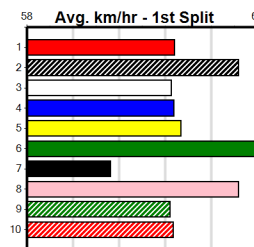

SPORTSBET GO THE BLUE DOG

Distance: 350m, Race Type: Mixed 4/5, Total Prizemoney: $3,360 1st: $2,250, 2nd: $690, 3rd: $345, 4th: $75

PETZEL BALE (6) is armed with slick early speed and he should be primed to fire fresh. MAXIMUM AVA (8) is a consistent speedster and she too is armed with good early burn. LISSY FERNANDO (2) is value for your exotic bets.

Watchdog Tips: [6] [8] [2] [7] Bet: [Win 6]

Race 1 details for JOLENE BALE (NSW)[5]. Includes description 'Needs to lead, too much pace in the middle', $7.00 prize, owner L Harris, and a table of past performance results.

Race 2 details for LISSY FERNANDO [5]. Includes description 'Better than form, strong in the run home, value', $10.00 prize, owner J Hopper, and a table of past performance results.

Race 3 details for COLLINDA RISE [5]. Includes description 'Far from disgraced last time, can run a drum', $7.50 prize, owner S Tyler, and a table of past performance results.

Race 4 details for QUEEN MAGGIE [4]. Includes description 'Capable but the draw is a worry, place best', $8.00 prize, owner B Mackie, and a table of past performance results.

Race 5 details for MR. DRAMATIC [5]. Includes description 'Better suited to Healesville, look to others', $6.00 prize, owner C Mackie, and a table of past performance results.

1

2

3

4

5

Box History and Prize Best Starts table for JOLENE BALE.

Box History and Prize Best Starts table for LISSY FERNANDO.

Box History and Prize Best Starts table for COLLINDA RISE.

Box History and Prize Best Starts table for QUEEN MAGGIE.

Box History and Prize Best Starts table for MR. DRAMATIC.