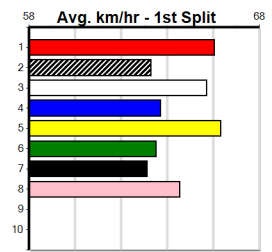

BINGO!!! EYES DOWN 12PM TUESDAYS

Distance: 500m, Race Type: Mixed 4/5, Total Prizemoney: $3,875
1st: $2,600, 2nd: $800, 3rd: $400, 4th: $75

CRACKERJACK ARET (5) is one of the most gifted chasers in work and he was simply brilliant when scoring here last week. DR. UNITED (2) was never headed at Sale last time and he will be prominent throughout. BANJO ONE STRING (8) has pace to burn

Watchdog Tips: 5 2 8 3 Bet: Trifecta 5/2,3,8/2,3,4,8 ($10 - 111.11%)

Race 1: MADALIA ZOOM [5] One paced, steady record here, needs it easier $26.00
Owner(s): P Mckenzie
Sire: BANJO BOY Dam: ZIPPING SCARLET
Trainer: Peter Mckenzie (Tinamba)

Race 2: DR. UNITED [5] Never headed last time, danger if leads again $4.60
Owner(s): DOCTORS KENNELS (SYN), J McMahon, J Gill
Sire: ASTON DEE BEE Dam: PAYTON
Trainer: Judith McMahon (Darriman)

Race 3: MAXIMUM LYN [5] Better than form, good mid race pace, value $12.00
Owner(s): J Cooper
Sire: FERNANDO BALE Dam: MAXIMUM KACK
Trainer: Jordan Cooper (Lethbridge)

Race 4: MAHJONG BAILEY (SA)[5] Relies on luck, needs to find the rail, place $10.00
Owner(s): S Chiu
Sire: PANHANDLE SLIM Dam: MAHJONG WORLD
Trainer: Darren Archer (Nilma North)

Race 5: CRACKERJACK ARET [4] Star speedster, watch the clock if he steps $1.75
Owner(s): J Cooper
Sire: FERNANDO BALE Dam: MAXIMUM KACK
Trainer: Jordan Cooper (Lethbridge)