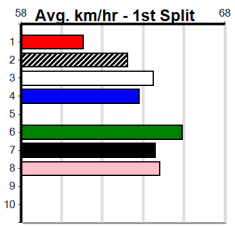

GEELONG PRINTING

Distance: 460m, Race Type: Grade 5, Total Prizemoney: $2,925
1st: $1,950, 2nd: $600, 3rd: $300, 4th: $75

7

9:07PM
(VIC time)

ZIPPING KENDRICK (4) has a nice engine when fit and he should be primed to fire fresh. WHY I'M BROKE (8) is better than his past few runs and he should get plenty of room early on. GROVER BALE (7) is racing with confidence

Watchdog Tips: 4 8 7 2 Bet: Win 4