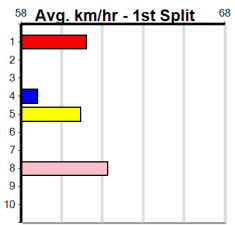

THE BECKLEY CENTRE GEELONG

Distance: 460m, Race Type: Maiden, Total Prizemoney: $2,535
1st: $1,680, 2nd: $520, 3rd: $260, 4th: $75

1
6:57PM
(VIC time)

ZERO KILLER (1) has turned in some handy performances to date and he gets his chance to break through. VISTA WHY (4) was strong when placed on debut here and he will appreciate the smaller line-up. RIORSON BALE (8) has claims

Watchdog Tips: **1** **4** **8** **2** **Bet:** **Win 1**

Form	Box	Weight	Dist	Track	Date	Time	BON	Margin	1st/2nd (Time)	PIR	Checked	Comment	W/R	Split 1	S/P	Grade
1																
ZERO KILLER [M] <i>Shown enough talent, well drawn, go close</i>																
RF	D				Oct-22		FERNANDO BALE		FABRIOLA ZERO						$2.00	
Trainer: Thomas Dailly (Anakie)																
3rd	(7)	32.2	460	GEL	R4	28-Jun-24	26.49	25.58	8.00LSTAPLETON (25.96)	S/522	.	.	.	6.82	$11.90	MH
2nd	(1)	32.1	450	BAL	R2	03-Jul-24	25.80	25.11	4.75LRAVEN PETER (25.48)	M/322	.	.	.	6.66	$3.80	M
8th	(1)	32.5	460	GEL	R4	05-Jul-24	27.02	25.54	11.00LNOAH'S BEST (26.26)	M/688	.	.	.	6.92	$10.30	MF
Owner(s): DAILLY GREYHOUND FARMS (SYN), G Dailly, T Dailly																
<table border="1" style="float: right;"> <thead> <tr><th colspan="8">Winning Boxes</th></tr> <tr><th>1</th><th>2</th><th>3</th><th>4</th><th>5</th><th>6</th><th>7</th><th>8</th></tr> </thead> <tbody> <tr><td>Prize</td><td></td><td></td><td></td><td></td><td></td><td></td><td></td></tr> <tr><td>Best</td><td></td><td></td><td></td><td></td><td></td><td></td><td></td></tr> <tr><td>Starts</td><td></td><td></td><td></td><td></td><td></td><td></td><td></td></tr> <tr><td>Trk/Dst</td><td></td><td></td><td></td><td></td><td></td><td></td><td></td></tr> <tr><td>APM</td><td></td><td></td><td></td><td></td><td></td><td></td><td></td></tr> </tbody> </table>																
2																
COME ON MANGO [M] <i>Bred to have plenty of early pace, watch betting</i>																
BEF	B				Dec-22		FERNANDO BLUEY		MIDNIGHT SNOOZE						$4.00	
Trainer: Alanah Parker (Little River)																
Owner(s): J Loverso																
<table border="1" style="float: right;"> <thead> <tr><th colspan="8">Winning Boxes</th></tr> <tr><th>1</th><th>2</th><th>3</th><th>4</th><th>5</th><th>6</th><th>7</th><th>8</th></tr> </thead> <tbody> <tr><td>Prize</td><td></td><td></td><td></td><td></td><td></td><td></td><td></td></tr> <tr><td>Best</td><td></td><td></td><td></td><td></td><td></td><td></td><td></td></tr> <tr><td>Starts</td><td></td><td></td><td></td><td></td><td></td><td></td><td></td></tr> <tr><td>Trk/Dst</td><td></td><td></td><td></td><td></td><td></td><td></td><td></td></tr> <tr><td>APM</td><td></td><td></td><td></td><td></td><td></td><td></td><td></td></tr> </tbody> </table>																
3																
*** VACANT BOX ***																
Trainer:																
Owner(s):																
4																
VISTA WHY [M] <i>Strong effort when placed on debut, danger</i>																
BK	D				Oct-22		ASTON RUPEE		GYPSY VISTA						$4.60	
Trainer: Thomas Dailly (Anakie)																
3rd	(4)	35.5	460	GEL	R2	28-Jun-24	26.60	25.58	9.50LBOMB LUCA (25.94)	M/644	.	.	.	6.88	$7.00	MH
6th	(5)	35.0	450	BAL	R2	03-Jul-24	26.29	25.11	12.00LRAVEN PETER (25.48)	S/867	.	.	.	7.06	$10.90	M
7th	(8)	35.0	460	GEL	R4	05-Jul-24	26.83	25.54	8.50LNOAH'S BEST (26.26)	S/876	.	.	.	7.06	$61.50	MF
Owner(s): G Dailly																
<table border="1" style="float: right;"> <thead> <tr><th colspan="8">Winning Boxes</th></tr> <tr><th>1</th><th>2</th><th>3</th><th>4</th><th>5</th><th>6</th><th>7</th><th>8</th></tr> </thead> <tbody> <tr><td>Prize</td><td></td><td></td><td></td><td></td><td></td><td></td><td></td></tr> <tr><td>Best</td><td></td><td></td><td></td><td></td><td></td><td></td><td></td></tr> <tr><td>Starts</td><td></td><td></td><td></td><td></td><td></td><td></td><td></td></tr> <tr><td>Trk/Dst</td><td></td><td></td><td></td><td></td><td></td><td></td><td></td></tr> <tr><td>APM</td><td></td><td></td><td></td><td></td><td></td><td></td><td></td></tr> </tbody> </table>																
5																
TIGER STRIPES [M] <i>One paced to date, drawn to find bother, tested</i>																
BD	D				Nov-21		HONE IN		HARD BREAK						$21.00	
Trainer: Matthew Nash (Little River)																
5th	(7)	29.0	460	GEL	R4	21-May-24	26.78	25.73	6.50LRIVIA ROBIN (26.34)	M/665	.	.	.	6.98	$49.20	M
4th	(3)	29.0	300	HVL	R1	24-May-24	17.94	16.86	7.00LORIENTAL OPAL (17.45)	M/5	.	.	.	4.16	$15.60	T3-M
5th	(5)	29.4	400	GEL	R3	25-Jun-24	23.27	22.50	5.00LPAW VINCE (22.93)	Q/66	.	.	.	8.94	$79.00	M
7th	(7)	30.2	450	BAL	R2	30-Jun-24	26.65	25.54	11.00LEDINBURGH BALE (25.92)	S/876	.	.	.	7.29	$33.00	T3-M
Owner(s): M Nash