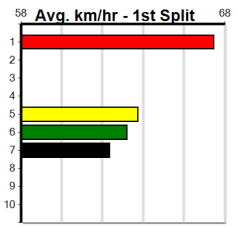

Geelong

MILLERS MUZZLES

Distance: 400m, Race Type: Maiden, Total Prizemoney: $2,535
1st: $1,680, 2nd: $520, 3rd: $260, 4th: $75

3

7:43PM

(VIC time)

STEEPLE (7) has been disappointing in his past two runs but he has the talent and he can fire after a freshen up. GINGER RUSH (1) led for a long way on debut and she will be much better for the run. GRAVY GIRL (8) has claims

Watchdog Tips: **7** **1** **8** **2** **Bet:** **Box Quinella 1,7,8 ($10 for 333.33%)**