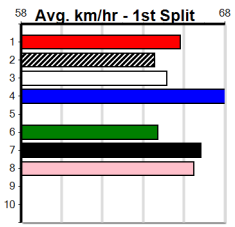

NP ELECTRICAL

Distance: 460m, Race Type: Mixed 4/5, Total Prizemoney: $3,360
1st: $2,250, 2nd: $690, 3rd: $345, 4th: $75

ICE BATH FORTH (4) owns a slick 25.84 PB here and a clean getaway can see him lead throughout. RICKY BOBBY RIOT (8) has a good record here and he will dial up the pressure mid race, while MEATBALL MOLLY (7) can come out running

Watchdog Tips: 4 8 7 2 **Bet:** Win 4

Form Box Weight Dist Track Date Time BON Margin 1st/2nd (Time) PIR Checked Comment W/R Split 1 S/P Grade

1 TRICKY DISCO [5] *Down on confidence, draw may help, place* **$12.00**

BK D Feb-22 SUPERIOR PANAMA ASH STAR

Trainer: Marcus Lloyd (Anakie)

5th (6)	31.1	390	BAL	R3	31-May-24	22.46	21.79	10.00	LLAMIA MILA (21.79)	M/65	.	.	8.70	$46.90	S
6th (7)	30.8	400	GEL	R4	07-Jun-24	23.18	22.31	10.00	LDDESCRIPTION (22.49)	M/55	.	.	8.59	$38.60	SH
4th (4)	30.5	400	GEL	R11	14-Jun-24	22.78	22.54	3.25	LMATCHING MOTORS (22.55)	Q/55	.	.	8.58	$22.40	5
7th (1)	29.9	460	GEL	R6	28-Jun-24	26.63	25.58	8.50	LRESPECT ADVOCACY (26.05)	Q/257	.	.	6.67	$4.70	5

Owner(s): D Melder

Winning Boxes

1	2	3	4	5	6	7	8
2	1						
Prize	$13,550.00						
Best	NBT						
Starts	24-5-3-2						
Trk/Dst	4-0-1-0						
APM	$6136						

2 WERRIS BALE (NSW)[5] *Better than his past two runs, must keep safe* **$4.60**

BD D May-22 CHRISTO BALE HELGA BALE

Trainer: Correy Grenfell (Anakie)

1st (6)	31.6	400	GEL	R4	21-Jun-24	22.83	22.41	0.25	LSORRY I'M LATE (22.84)	M/13	.	.	8.56	$5.30	X67F
1st (4)	31.4	390	WBL	R10	27-Jun-24	22.05	22.05	1.75	LSHORE'S PICK (22.16)	Q/11	.	.	8.58	$3.20	5
5th (3)	31.4	515	SAP	R7	01-Jul-24	30.12	29.44	2.50	LGREMLIN (29.95)	M/2356	.	.	5.20	$6.10	5
5th (1)	31.9	525	MEA	R11	06-Jul-24	30.53	30.06	6.00	LDISHEVELED (30.15)	Q/2555	.	.	5.19	$6.40	5

Owner(s): B Wheeler

Winning Boxes

1	2	3	4	5	6	7	8
		1	1				
Prize	$9,825.00						
Best	26.35						
Starts	17-4-2-2						
Trk/Dst	3-1-1-0						
APM	$7935						

3 UNREAL MISS (NSW)[5] *Form has tapered off, likely to need it easier* **$21.00**

BK B May-22 SUPERIOR PANAMA REALLY UNREAL

Trainer: Jason Sharp (Lara)

6th (3)	27.1	525	MEA	R5	15-Jun-24	30.61	29.58	8.50	LMEATBALL MOLLY (30.03)	Q/5666	.	.	5.21	$4.80	5
6th (4)	26.8	525	MEA	R11	22-Jun-24	30.71	29.65	6.50	LBLISTERED EARTH (30.27)	S/8777	.	.	5.32	$7.60	5
5th (3)	27.2	525	MEA	R12	29-Jun-24	30.62	29.82	6.50	LIRON ATLAS (30.17)	M/6556	.	.	5.29	$3.50	5
6th (8)	27.2	525	MEA	R11	06-Jul-24	30.68	30.06	8.00	LDISHEVELED (30.15)	M/3776	.	.	5.21	$2.90	5

Owner(s): N Powell

Winning Boxes

1	2	3	4	5	6	7	8
1	2	1	1				
Prize	$21,830.00						
Best	FSH						
Starts	16-5-0-0						
Trk/Dst	0-0-0-0						
APM	$13544						

4 ICE BATH FORTH [4] *Class edge, should pounce on the arm, yes* **$2.20**

FW D Aug-21 MEPUNGA CRUZER BIG BREBLER

Trainer: Mathew Wright (Wangoom)

2nd (5)	33.4	450	WBL	R8	01-Jun-24	25.26	24.99	0.50	LQUINLAN BALE (25.23)	M/111	.	.	6.44	$2.70	S
7th (2)	33.5	515	SAN	R12	09-May-24	30.16	29.19	7.00	LFAST MINARDI (29.69)	Q/1113	.	.	5.05	$4.50	X45
2nd (5)	33.1	390	WBL	R9	27-Jun-24	22.15	22.05	1.25	LJETSON'S FLASH (22.07)	M/32	.	.	8.69	$2.80	X45
2nd (7)	32.8	390	WBL	R4	04-Jul-24	22.15	22.08	1.25	LSHORE'S PICK (22.08)	M/33	.	.	8.57	$1.50	5

Owner(s): M Wright

Winning Boxes

1	2	3	4	5	6	7	8
3	1	1					
Prize	$57,680.00						
Best	25.84						
Starts	31-10-11-3						
Trk/Dst	1-1-0-0						
APM	$13961						

5 *** VACANT BOX ***

Trainer:
 Owner(s):

Winning Boxes

1	2	3	4	5	6	7	8