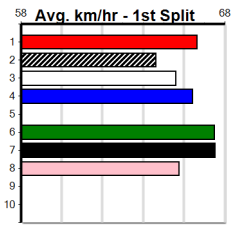

Trainer:
Owner(s):

DOWNLOAD THE WATCHDOG APP

Distance: 400m, Race Type: Mixed 4/5, Total Prizemoney: \$3,360
1st: \$2,250, 2nd: \$690, 3rd: \$345, 4th: \$75

10

10:10PM

(VIC time)

NEVER BE ALONE (1) is a brilliant beginner and she should be primed to fire fresh. NIKITA BALE (2) has been placed in five of six here and she can follow the red through early on. EL DORA (6) is another who races well here.