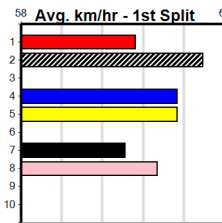

1	2	3	4	5	6	7	8

10 * NO RESERVE *****

Trainer:
 Owner(s):

1	2	3	4	5	6	7	8

GREYHOUND CLUBS VICTORIA

Distance: 520m, Race Type: Grade 5, Total Prizemoney: \$3,340
1st: \$2,230, 2nd: \$690, 3rd: \$345, 4th: \$75