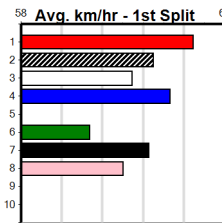

MELBOURNE CONTAINER PARK

Distance: 400m, Race Type: Grade 5, Total Prizemoney: $2,925
1st: $1,950, 2nd: $600, 3rd: $300, 4th: $75

11

10:31PM
(VIC time)

CANYA LIBBY (3) has been enormous in her past two and she can light them up soon after box rise.
LET'S WIN OLLIE (1) has the good draw and he is racing with confidence at present. KANJI TANK (7) is capable of causing an upset

Watchdog Tips: **3** **1** **7** **8** **Bet:** **Win 3**