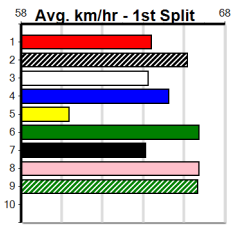

GRV VICBRED SERIES FINAL

Distance: 460m, Race Type: Grade 5, Total Prizemoney: $9,575
1st: $6,500, 2nd: $2,000, 3rd: $1,000, 4th: $75

6

8:46PM

(VIC time)

ASTON KENNEDY (4) went to another level with a slashing 25.11 Ballarat win and he will prove hard to reel in again. TOKYO HEIST (8) was impressive here last time and he is ideally drawn out wide. AEROPLANE MODE (7) has the engine and just needs luck

Watchdog Tips: **4** **8** **7** **2** **Bet:** **Box Quinella 4,7,8 ($10 for 333.33%)**