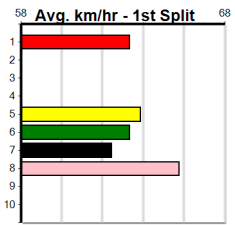

SPORTSBET WE LET THE DOGS OUT

Distance: 400m, Race Type: Maiden, Total Prizemoney: $2,535
1st: $1,680, 2nd: $520, 3rd: $260, 4th: $75

2

7:22PM

(VIC time)

TRUMPETER ROCK (8) was far from disgraced when placed on debut and he will continue to get better with more racing. ASTON DIMITRI (7) showed good early burn on debut and he will be in the mix throughout. CANYA VIVI (3) is a well bred type

Watchdog Tips: **8** **7** **3** **2** **Bet:** **Box Quinella 3,7,8 ($10 for 333.33%)**