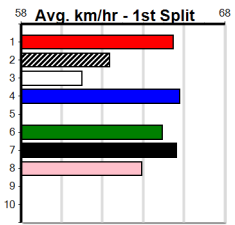

Geelong

12
10:48PM
(VIC time)

SPORTSBET SET A DEPOSIT LIMIT

Distance: 400m, Race Type: Grade 5, Total Prizemoney: $2,925
1st: $1,950, 2nd: $600, 3rd: $300, 4th: $75

SUNNY'S ALRIGHT (4) has won three of seven here and he is expected to fire fresh. BUN VOLCANO (6) is better than her past two runs and he will appreciate the empty draw underneath. SQUIGGLY PAPA (3) has a good record here.

Watchdog Tips: **4** **6** **3** **8** **Bet:** **Win 4**