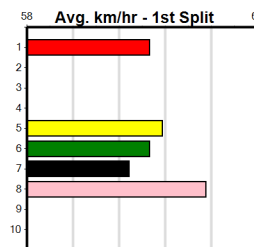

SPORTSBET WE LET THE DOGS OUT

Distance: 400m, Race Type: Maiden, Total Prizemoney: $2,535
1st: $1,680, 2nd: $520, 3rd: $260, 4th: $75

TRUMPETER ROCK (8) was far from disgraced when placed on debut and he will continue to get better with more racing. ASTON DIMITRI (7) showed good early burn on debut and he will be in the mix throughout. CANYA VIVI (3) is a well bred type

Watchdog Tips: **8** **7** **3** **2** **Bet:** Box Quinella 3,7,8 ($10 for 333.33%)

Form Box	Wgt	Dist	Track	Date	Time	BON	Margin	1st/2nd (Time)	PIR	Checked	Comment	WR	Split 1	S/P	Grade		
1	NATIONAL GRID (SA)[M] Steady on debut, will need more time $14.00																
	BD	Dog	Dec-22		Sire: FERNANDO BALE		Dam: IRAPSAG MISS		Trainer: Jason Sharp (Lara)								
	Owner(s): B Gaspari																
	Winning Distances: < 300m (0) 300 - 399m (0) 400 - 499m (0) 500 - 599m (0) 600 - 699m (0) > 700m (0)																
	Winning Weights:																
	6th (6)	29.8	400	GEL	R1	05-Jul-24	23.66	22.48	8.00L	ENTERTAINMENT (23.14)	S/66			8.79	$18.10	M	
	Last 3 wins NOT included above																
	Box History																
	Prize Best Starts Trk/Dts APM																
	2	TINKER LEE [M] Dam has produced a couple of handy types $7.50															
BD		Dog	Jan-22		Sire: FERNANDO BALE		Dam: TINKER MARY		Trainer: Craig Burns (Balliang)								
Owner(s): Burns Racing (SYN), C Burns, J Burns																	
Winning Distances: < 300m (0) 300 - 399m (0) 400 - 499m (0) 500 - 599m (0) 600 - 699m (0) > 700m (0)																	
Winning Weights:																	
Last 3 wins NOT included above																	
Box History																	
Prize Best Starts Trk/Dts APM																	
3		CANYA VIVI (NSW)[M] Well bred, in good hands, watch betting $6.00															
		BK	Bitch	Oct-22		Sire: SHIMA SHINE		Dam: JOYFUL		Trainer: Matthew Lanigan (Rowsley)							
	Owner(s): M Lanigan																
	Winning Distances: < 300m (0) 300 - 399m (0) 400 - 499m (0) 500 - 599m (0) 600 - 699m (0) > 700m (0)																
	Winning Weights:																
	Last 3 wins NOT included above																
	Box History																
	Prize Best Starts Trk/Dts APM																
	4	MAGGIE PARKER [M] Dam line has produced some capable types $6.00															
		BK	Bitch	Mar-22		Sire: SHIMA SHINE		Dam: HARLEQUIN ROSE		Trainer: Matthew Nash (Little River)							
Owner(s): M Nash																	
Winning Distances: < 300m (0) 300 - 399m (0) 400 - 499m (0) 500 - 599m (0) 600 - 699m (0) > 700m (0)																	
Winning Weights:																	
Last 3 wins NOT included above																	
Box History																	
Prize Best Starts Trk/Dts APM																	
5		HAVANA ROSE [M] Well beaten on debut, may need more time $12.00															
		BK	Bitch	Jun-22		Sire: MAGICAL BALE		Dam: HAVANA MISS		Trainer: Jason Sharp (Lara)							
	Owner(s): Vi Alskar Hundar (SYN), A Lie, J Sharp																
	Winning Distances: < 300m (0) 300 - 399m (0) 400 - 499m (0) 500 - 599m (0) 600 - 699m (0) > 700m (0)																
	Winning Weights:																
	7th (2)	24.0	400	GEL	R2	05-Jul-24	23.88	22.48	7.50L	ASTON HEINEKEN (23.35)	Q/56			8.74	$15.90	M	
	Last 3 wins NOT included above																
	Box History																
	Prize Best Starts Trk/Dts APM