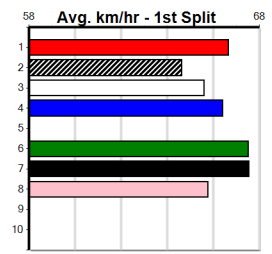

DOWNLOAD THE WATCHDOG APP

Distance: 400m, Race Type: Mixed 4/5, Total Prizemoney: $3,360
1st: $2,250, 2nd: $690, 3rd: $345, 4th: $75

NEVER BE ALONE (1) is a brilliant beginner and she should be primed to fire fresh. NIKITA BALE (2) has been placed in five of six here and she can follow the red through early on. EL DORA (6) is another who races well here.

Watchdog Tips: **1** **2** **6** **7** **Bet:** **Win 1**

1

NEVER BE ALONE [5] Resuming, talented when fit, should fire **$2.80**
BD Bitch Jan-21 **Sire:** FERNANDO BALE **Dam:** VELOSO
Owner(s): BARTOLO AND EARL (SYN), R Bartolo, C Earl, G Bartolo, L Earl **Trainer:** Paul Bartolo (Little River)
Winning Distances: < 300m (0) 300 - 399m (0) 400 - 499m (1) 500 - 599m (5) 600 - 699m (0) > 700m (0)
Winning Weights: 24.2(1) 24.3(2) 24.4(2) 24.6(1)

Box	1st	2nd	3rd	4th	5th	6th	7th	8th
1								
2	2	2	2	1		1		2
3	1	1	2	1				
4	2	3		1	2			1
5		3	2	1	2	1		
6	2	2	2					1
7		2	1	1	1			
8		3	1			1		

Prize Best Starts Trk/Dts APM $55800.00 NBT 48-6-16-8 1-0-0-0 5467

2

NIKITA BALE (NSW)[5] Placed in five of six here, danger with luck **$3.40**
BK Bitch Sep-21 **Sire:** DYNA VILLA **Dam:** FRAN BALE
Owner(s): J Wheeler **Trainer:** Daniel Gibbons (Avalon)
Winning Distances: < 300m (0) 300 - 399m (2) 400 - 499m (4) 500 - 599m (1) 600 - 699m (0) > 700m (0)
Winning Weights: 26.7(1) 27.1(2) 27.2(3) 27.6(1)

Box	1st	2nd	3rd	4th	5th	6th	7th	8th
1		1		2				
2	1	2	1			1		1
3	2			1				1
4	1				1			
5	2	1	1		1			
6			1					
7			2		2			
8	1	1						

Prize Best Starts Trk/Dts APM $17475.00 NBT 28-7-5-5 6-0-2-3 7665

3

BUTTERFLIES LAD [4] Front runner, too much pace either side **$10.00**
BK Dog Feb-21 **Sire:** MY REDEEMER **Dam:** MADAM BUTTERFLY
Owner(s): MILLIONAIRES (SYN), J Farrugia, A Farrugia **Trainer:** Keith Lloyd (Anakie)
Winning Distances: < 300m (0) 300 - 399m (3) 400 - 499m (3) 500 - 599m (0) 600 - 699m (0) > 700m (0)
Winning Weights: 32.9(1) 33.3(2) 34.5(1) 35.2(1) 35.4(1)

Box	1st	2nd	3rd	4th	5th	6th	7th	8th
1			1					
2		1						
3	1				1	1	1	1
4	2	3				2	1	
5	1	2			1	2		
6	1		2			1	1	
7		1	1	1				1
8	1	2	1	1				

Prize Best Starts Trk/Dts APM $19425.00 22.71(6)-12/5/23 36-6-9-5 12-3-4-2 2667

4

OUR GIRL ROXY [5] Another who needs to lead, prefer to watch **$12.00**
BD Bitch Mar-21 **Sire:** FERNANDO BALE **Dam:** KASREYN
Owner(s): G Frendo **Trainer:** Greg Frendo (Heathcote)
Winning Distances: < 300m (0) 300 - 399m (6) 400 - 499m (4) 500 - 599m (0) 600 - 699m (0) > 700m (0)
Winning Weights: 25.9(1) 26.2(2) 26.3(1) 26.4(1) 26.5(1) 26.7(1) 26.8(1) 26.9(1) 27.1(1)

Box	1st	2nd	3rd	4th	5th	6th	7th	8th
1	1	1			1			
2								2
3	1	1			1			1
4	2	2						1
5	1	1	1	1	1	1		2
6	2		1		2			
7	1	1	1	1	1	1	1	
8	2				1			1

Prize Best Starts Trk/Dts APM $20700.00 NBT 40-10-3-4 5-0-1-0 5959

5

*** VACANT BOX ***
Owner(s): **Sire:** **Dam:**
Winning Distances: < 300m (0) 300 - 399m (0) 400 - 499m (0) 500 - 599m (0) 600 - 699m (0) > 700m (0)
Winning Weights: **Trainer:**
Box History