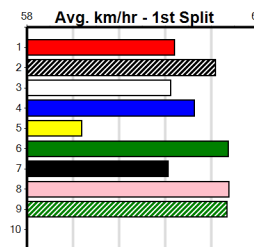

GRV VICBRED SERIES FINAL

Distance: 460m, Race Type: Grade 5, Total Prizemoney: $9,575
1st: $6,500, 2nd: $2,000, 3rd: $1,000, 4th: $75

ASTON KENNEDY (4) went to another level with a slashing 25.11 Ballarat win and he will prove hard to reel in again. TOKYO HEIST (8) was impressive here last time and he is ideally drawn out wide. AEROPLANE MODE (7) has the engine and just needs luck

Watchdog Tips: **4** **8** **7** **2** **Bet:** Box Quinella 4,7,8 ($10 for 333.33%)

1

OSPREY WARRIOR [5] **Down on confidence, up in class, tough ask** **$12.00**
RBD Dog Apr-21 **Sire: MEPUNGA CRUZER** **Dam: MEPUNGA ROSIE** **Trainer: Angela Langton (Anakie)**
Owner(s): CHAMPAGNE PTN (SYN), S Smith, A Langton
Winning Distances: < 300m (0) 300 - 399m (0) 400 - 499m (5) 500 - 599m (5) 600 - 699m (0) > 700m (0)
Winning Weights: 32.7(1) 33.0(2) 33.2(1) 33.3(1) 33.4(1) 33.6(3) 33.7(1)

Run	Dist	Wgt	Sex	Age	Date	Time	Margin	1st/2nd (Time)	PIR	Checked	Comment	WR	Split 1	S/P	Grade
2nd (4)	33.5	515	SAP	R6	04-Sep-23	29.50	29.28	2.25L WINNINDOO WENDY (29.35)	M/3222	.	SW	.	5.06	$3.20	FFA
2nd (7)	33.6	515	SAP	R8	10-Sep-23	29.76	29.39	5.50L LUPINI MONELLI (29.39)	M/2232	.	.	.	5.14	$1.70	X45
2nd (1)	33.5	460	GEL	R8	29-Jan-24	26.05	25.52	8.00L SHIMA SHADOW (25.52)	Q/222	.	.	.	6.60	$8.80	FFA
7th (2)	33.6	460	GEL	R8	09-Feb-24	26.27	25.54	11.00 SHIMA SHADOW (25.54)	M/777	.	.	.	6.87	$25.00	FFA
3rd (3)	34.9	400	GEL	R10	17-May-24	23.49	22.62	13.00 ALL TALENT (22.62)	M/45	.	.	.	8.60	$25.80	X45
4th (4)	35.1	460	GEL	R11	25-May-24	26.02	25.62	6.00L SO CERTAIN (25.62)	M/444	.	.	.	6.65	$7.80	X45
5th (7)	34.9	460	GEL	R8	01-Jun-24	26.09	25.64	6.50L FOLLOW THE BAND (25.65)	Q/344	.	.	.	6.63	$17.30	X45
3rd (8)	34.7	460	GEL	R12	07-Jun-24	26.26	25.62	6.50L NIMBLE TOMMY (25.82)	M/665	.	.	.	6.81	$4.80	X45

Last 3 wins NOT included above

1st (1)	32.7	515	SAN	R11	01-Jun-23	29.64	29.24	2.00L YANKEE COSTANZA (29.77)	M/2222	.	.	.	5.13	$2.60	5
1st (6)	33.2	525	MEA	R9	24-Jun-23	30.13	29.85	1.25L IKE BALE (30.20)	M/1222	.	.	.	5.10	$21.70	5
1st (8)	33.6	525	MEA	R5	10-Aug-23	29.99	29.79	4.75L AFIRE (30.32)	M/2111	.	.	.	5.15	$6.90	X45

Box History

Bx	1st	2nd	3rd	4th	5th	6th	7th	8th
1	3	2	1	1	1	1	1	1
2	2	1	1	1	1	1	1	1
3	1	1	1	1	1	1	1	1
4	1	1	1	2	1	1	1	1
5	1	1	1	1	1	1	1	1
6	1	1	1	1	1	1	1	1
7	1	2	2	1	1	1	1	1
8	2	2	1	1	1	1	1	1

Prize Best Starts Trk/Dts APM $49865.00 25.75(4)-28/4/23 42-10-6-5 10-2-1-1 4051