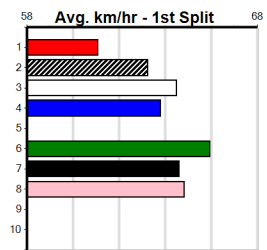

GEELONG PRINTING

Distance: 460m, Race Type: Grade 5, Total Prizemoney: $2,925
1st: $1,950, 2nd: $600, 3rd: $300, 4th: $75

ZIPPING KENDRICK (4) has a nice engine when fit and he should be primed to fire fresh. WHY I'M BROKE (8) is better than his past few runs and he should get plenty of room early on. GROVER BALE (7) is racing with confidence

Watchdog Tips:	4	8	7	2	Bet:	Win 4

Form Box	Wgt	Dist	Track	Date	Time	BON	Margin	1st/2nd (Time)	PIR	Checked	Comment	WR	Split 1	S/P	Grade
1															
CHAIN DRIVE [5] Well drawn but down on best form, tested $12.00															
RBD	Dog	Nov-21		Sire: ORSON ALLEN		Dam: SUMMER SKYE		Trainer: Ronald Mccullagh (Lara)							
Owner(s): R Mccullagh															
Winning Distances: < 300m (0) 300 - 399m (0) 400 - 499m (5) 500 - 599m (0) 600 - 699m (0) > 700m (0)															
Winning Weights: 33.8(1) 34.1(1) 34.2(2) 34.5(1)															
3rd (5)	34.4	400	GEL	R12	07-May-24	22.91	22.58	2.75L VENTURA BALE (22.72)	M/65	.	.	.	8.65	$14.10	5
5th (8)	34.6	450	BAL	R6	12-May-24	26.18	25.50	7.00L RAPIDFIRE SERENA (25.71)	S/784	.	SW	.	7.02	$2.60	T3-5
6th (8)	34.6	390	WBL	R12	30-May-24	22.96	21.92	8.50L RAGIN' ABLETT (22.40)	M/77	.	.	.	9.08	$4.40	5
7th (2)	34.7	390	BAL	R11	09-Jun-24	22.88	22.34	8.00L GRANDPA (22.34)	M/86	.	.	.	8.90	$3.50	T3-5
4th (7)	34.8	390	BAL	R12	12-Jun-24	22.63	22.07	4.25L FIERY DUEL (22.35)	S/75	.	.	.	8.91	$8.10	5NP
4th (6)	35.0	450	BAL	R8	23-Jun-24	25.94	25.50	5.50L BALLOON HEAD (25.58)	M/764	.	.	.	6.96	$7.00	T3-5
7th (3)	35.1	460	GEL	R6	02-Jul-24	26.90	25.94	14.00 THIEF RETURNS (25.94)	M/257	.	.	.	6.72	$24.60	5
6th (4)	35.1	460	GEL	R7	09-Jul-24	26.80	26.13	10.00 THIEF RETURNS (26.13)	Q/245	.	.	.	6.77	$15.10	5
Last 3 wins NOT included above															
1st (3)	34.2	400	GEL	R10	26-Sep-23	23.07	22.51	0.50L BROOKE'S GIRL (23.10)	Q/11	.	.	.	8.52	$7.40	6G
1st (4)	34.2	410	HOR	R6	01-Jan-24	23.59	23.01	4.25L MIRACLE BELLE (23.88)	M/33	.	.	.	10.58	$2.10	5
1st (1)	34.5	410	HOR	R3	02-Apr-24	23.62	23.24	0.10L NANDO COMMANDO (23.62)	Q/43	.	.	.	10.55	$2.80	5

Box History								
Bx	1st	2nd	3rd	4th	5th	6th	7th	8th
1	2	1	3	2	1	1		
2	1	1		2	1	1		
3	1		1	2	2	2	2	
4	1		2	1	2			
5		1	1	1	1	1	1	
6		2		2	2		3	
7				2			1	
8			3	1	1	1		1

Prize Best Starts	$13395.00
Trk/Dts	NBT
APM	55-5-4-7
	2-0-0-0
	3744