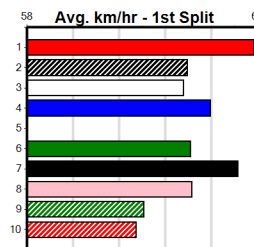

TTS ELECTRICS

Distance: 400m, Race Type: Mixed 6/7, Total Prizemoney: $2,925
1st: $1,950, 2nd: $600, 3rd: $300, 4th: $75

SPRITELY SIAN (5) comes here with tremendous NSW form and she is expected to fire for her new kennel. NATALIE BALE (4) owns a sizzling 22.43 PB here and she should be prominent throughout. BEND YOUR EAR (6) is an improving type

Watchdog Tips: **5** **4** **6** **7** **Bet:** **Win 5**

1

SCOTLAND YARD [6] **Good early burn but the pace out wide is a worry** **$7.50**

BK Dog Apr-22 Sire: HURRY SLOWLY Dam: ALPHA DEMETER
Owner(s): CHAMPAGNE PTN (SYN), S Smith, A Langton
Trainer: Angela Langton (Anakie)

Winning Distances: < 300m (0) 300 - 399m (0) 400 - 499m (2) 500 - 599m (0) 600 - 699m (0) > 700m (0)

Winning Weights: 34.8(1) 35.2(1)

Pos	Box	Wgt	Dist	Track	Date	Time	BON	Margin	1st/2nd (Time)	PIR	Checked	Comment	WR	Split 1	S/P	Grade
2nd	(7)	34.6	460	GEL	R3	10-Nov-23	26.00	25.68	3.00L JOHNNY FOOTBALL (25.80)	M/111	.	.	.	6.51	$7.60	M
2nd	(4)	34.2	515	SAP	R1	16-Nov-23	30.27	29.61	4.75L MEPUNGA REWARD (29.95)	M/1112	.	.	.	5.10	$5.70	MH
T	(1)	34.4	515	SAP	R1	23-Nov-23	0.00	29.13	. RAYA STAR (30.08)	Q/1117	.	V28	.	5.16	$7.50	MSF
ST	(-)	34.7	400	GEL	R1	04-Jun-24	22.99	.	0.01L Trial Cleared	M	.	1of1	.	.	.	ST
1st	(2)	35.2	400	GEL	R2	11-Jun-24	22.65	22.65	2.25L GO ME GO (22.80)	M/11	.	SW	.	8.35	$1.70	M
1st	(6)	34.8	400	GEL	R3	21-Jun-24	22.77	22.41	0.25L BEND YOUR EAR (22.78)	M/11	.	.	.	8.35	$3.50	X67
5th	(5)	34.8	400	GEL	R10	28-Jun-24	22.98	22.38	8.50L SERIAL STICKER (22.38)	Q/34	.	.	.	8.38	$3.20	X67

Last 3 wins NOT included above

Box History

Bx	1st	2nd	3rd	4th	5th	6th	7th	8th
1								
2	1							
3								
4		1						
5					1			
6	1							
7		1						
8								

Prize	$4060.00
Best	22.65(2)-11/6/24
Starts	6-2-2-0
Trk/Dts	3-2-0-0
APM	3172

2

ALL ABOUT IVY [6] **Resuming, tough ask fresh, may need the run** **$10.00**

BEBD Bitch Feb-22 Sire: FERNANDO BALE Dam: YINDI GIRL TURBO
Owner(s): M Cullen
Trainer: Jeffrey Britton (Anakie)

Winning Distances: < 300m (0) 300 - 399m (0) 400 - 499m (1) 500 - 599m (1) 600 - 699m (0) > 700m (0)

Winning Weights: 27.1(1) 27.6(1)

Pos	Box	Wgt	Dist	Track	Date	Time	BON	Margin	1st/2nd (Time)	PIR	Checked	Comment	WR	Split 1	S/P	Grade
7th	(6)	27.6	525	MEA	R1	13-Jan-24	30.68	29.67	8.50L PHELAN TUBMAN (30.11)	M/6777	.	.	.	5.28	$5.50	7
4th	(1)	27.8	525	MEA	R1	20-Jan-24	30.54	29.69	3.5L GO SEEK REECE (30.30)	M/2223	.	.	.	5.18	$3.80	7
6th	(3)	27.6	515	SAN	R1	25-Jan-24	30.31	29.10	9.00L WEST STAR (29.70)	M/5755	.	.	.	5.20	$5.50	X67
4th	(6)	27.8	525	MEA	R1	03-Feb-24	30.63	29.70	4.25L SHAYNA BALE (30.34)	M/6754	.	.	.	5.26	$5.50	7
2nd	(8)	27.5	525	MEP	R5	14-Feb-24	30.35	30.06	2.50L VOSS ALI (30.20)	M/1111	.	.	.	5.17	$2.20	X67H
1st	(1)	27.6	525	MEP	R5	21-Feb-24	30.37	30.19	1.00L MISSES EASY (30.44)	Q/2222	.	SW	.	5.17	$4.00	X67F
6th	(4)	27.3	515	SAP	R6	25-Feb-24	30.60	29.46	13.00L UTRILLO BALE (29.70)	M/7676	.	.	.	5.36	$3.30	X67H
8th	(1)	27.8	525	MEA	R2	02-Mar-24	31.10	29.67	11.00L GO FOR GOLD (30.34)	M/8788	.	.	.	5.30	$7.10	6G

Last 3 wins NOT included above

Bx	1st	2nd	3rd	4th	5th	6th	7th	8th
1								
2	2	1	1	1		1		1
3								
4			1			1		2
5				1		1		
6					1	1		1
7		1				1		
8		2						

Prize	$12329.38
Best	22.76(1)-22/9/23
Starts	22-2-4-3
Trk/Dts	3-1-1-0
APM	3134