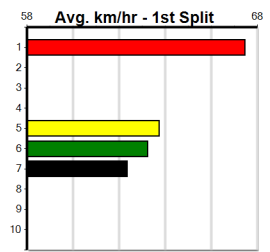

MILLERS MUZZLES

Distance: 400m, Race Type: Maiden, Total Prizemoney: $2,535
1st: $1,680, 2nd: $520, 3rd: $260, 4th: $75

STEEPLE (7) has been disappointing in his past two runs but he has the talent and he can fire after a freshen up. GINGER RUSH (1) led for a long way on debut and she will be much better for the run. GRAVY GIRL (8) has claims

Watchdog Tips: **7** **1** **8** **2** **Bet:** Box Quinella 1,7,8 ($10 for 333.33%)

Form Box	Wgt	Dist	Track	Date	Time	BON	Margin	1st/2nd (Time)	PIR	Checked	Comment	WR	Split 1	S/P	Grade	
1	GINGER RUSH [M] Led for a long way on debut, clear danger $4.20															
	RF	Bitch	Dec-22			Sire: BEAST UNLEASHED		Dam: SUGAR SPICE		Trainer: Robert Britton (Lara)						
	Owner(s): M Lloyd															
	Winning Distances: < 300m (0) 300 - 399m (0) 400 - 499m (0) 500 - 599m (0) 600 - 699m (0) > 700m (0)															
	Winning Weights:															
	2nd (1)	26.7	400	GEL	R1	05-Jul-24	23.25	22.48	1.75L	ENTERTAINMENT (23.14)	Q/11			8.48	$4.50	M
	Last 3 wins NOT included above															
	Prize Best Starts Trk/Dts APM															
	Box History															
	Bx 1st 2nd 3rd 4th 5th 6th 7th 8th															
2	ETERNAL WINTER [M] Well bred, in good hands, watch betting $8.00															
	BK	Bitch	Jan-23			Sire: FERAL FRANKY		Dam: YINDI GIRL TURBO		Trainer: Angela Langton (Anakie)						
	Owner(s): CHAMPAGNE PTN (SYN), S Smith, A Langton															
	Winning Distances: < 300m (0) 300 - 399m (0) 400 - 499m (0) 500 - 599m (0) 600 - 699m (0) > 700m (0)															
	Winning Weights:															
	Last 3 wins NOT included above															
	Prize Best Starts Trk/Dts APM															
	Box History															
	Bx 1st 2nd 3rd 4th 5th 6th 7th 8th															
	3	NO GOOD [M] Dam produced the classy Whose Mat $7.50														
BD		Dog	May-22			Sire: FERAL FRANKY		Dam: BAD APPLE		Trainer: Matthew Nash (Little River)						
Owner(s): M Nash																
Winning Distances: < 300m (0) 300 - 399m (0) 400 - 499m (0) 500 - 599m (0) 600 - 699m (0) > 700m (0)																
Winning Weights:																
Last 3 wins NOT included above																
Prize Best Starts Trk/Dts APM																
Box History																
Bx 1st 2nd 3rd 4th 5th 6th 7th 8th																
4		GROGODILE ROLL [M] *** SCRATCHED *** $99.00														
	F	Dog	Dec-22			Sire: ASTON RUPEE		Dam: MARGIE IRENE		Trainer: Matthew Marshall (Darley)						
	Owner(s): M Marshall															
	Winning Distances: < 300m (0) 300 - 399m (0) 400 - 499m (0) 500 - 599m (0) 600 - 699m (0) > 700m (0)															
	Winning Weights:															
	Last 3 wins NOT included above															
	Prize Best Starts Trk/Dts APM															
	Box History															
	Bx 1st 2nd 3rd 4th 5th 6th 7th 8th															
	5	ASTON LUCIANA [M] Still learning but has the talent, place claims $10.00														
BEW		Bitch	Mar-22			Sire: FERNANDO BALE		Dam: ASTON TOPAZ		Trainer: Glenn Campbell (Anakie)						
Owner(s): R Borda																
Winning Distances: < 300m (0) 300 - 399m (0) 400 - 499m (0) 500 - 599m (0) 600 - 699m (0) > 700m (0)																
Winning Weights:																
4th (1)		24.9	400	GEL	R1	28-Jun-24	23.15	22.38	6.50L	PUNCHY (22.72)	M/75			8.72	$22.30	M
2nd (8)		25.2	400	GEL	R2	05-Jul-24	23.44	22.48	1.25L	ASTON HEINEKEN (23.35)	M/72			8.78	$14.60	M
Last 3 wins NOT included above																
Prize Best Starts Trk/Dts APM																
Box History																
Bx 1st 2nd 3rd 4th 5th 6th 7th 8th