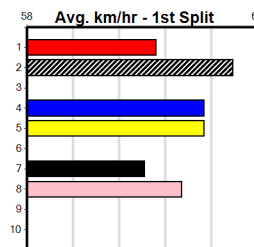

GREYHOUND CLUBS VICTORIA

Distance: 520m, Race Type: Grade 5, Total Prizemoney: $3,340
1st: $2,230, 2nd: $690, 3rd: $345, 4th: $75

MAGIC MUFFIN (2) has panels on her rivals and she will be carving out time on the arm. GAPING MARGIN (4) is better than her past three runs and she can fill the quinella spot tonight. LYON BALE (7) can run a cheeky race.

Watchdog Tips:	2	4	7	1	Bet:	Trifecta 2/4/1,7 ($10 - 500%)

Form Box	Wgt	Dist	Track	Date	Time	BON	Margin	1st/2nd (Time)	PIR	Checked	Comment	WR	Split 1	S/P	Grade	
1	ZIPPING CARDI (NSW)[5] Improving type, toughest test, place claims $10.00															
	BK Bitch		Dec-21		Sire: AUSSIE INFRARED		Dam: ZIPPING MEG		Trainer: Marcus Lloyd (Anakie)							
	Owner(s): Hallinan Hallinan (SYN), M Hallinan, F Hallinan															
	Winning Distances: < 300m (0) 300 - 399m (0) 400 - 499m (2) 500 - 599m (2) 600 - 699m (0) > 700m (0)															
	Winning Weights: 26.2(1) 26.6(1) 27.1(1) 27.2(1)															
	3rd (2)	25.7	595	SAP	R2	31-Mar-24	35.06	34.59	1.5L JEREMY SPOKE (34.95)	M/1111	.	.	.	9.39	$4.40	RW
	5th (4)	26.0	450	BAL	R11	10-Apr-24	25.80	25.17	7.00L SHIMA LITE (25.33)	M/666	.	SW	.	6.86	$56.70	X67H
	2nd (4)	25.8	390	WBL	R12	22-Apr-24	22.27	22.06	3.00L AMINAH (22.07)	Q/22	.	.	.	8.80	$13.30	SH
	3rd (1)	25.4	390	WBL	R3	01-May-24	22.45	21.87	3.00L BANK ON FRANKIE (22.26)	S/64	.	.	.	8.78	$3.50	S
	1st (2)	27.1	450	BAL	R10	31-May-24	25.55	24.81	0.50L HENRY BALE/PAW BRADLEY	S/544	.	.	.	6.82	$14.90	X67
1st (7)	27.2	460	GEL	R9	14-Jun-24	25.94	25.53	2.00L PLAY THE MUSIC (26.07)	Q/322	.	.	.	6.66	$7.00	X67	
1st (4)	26.6	515	SAN	R12	20-Jun-24	29.90	29.15	0.01L HAY RILEY (29.90)	M/7432	.	.	.	5.39	$10.30	5	
8th (7)	27.6	525	MEA	R3	29-Jun-24	30.79	29.82	11.00L RAVEN PARROT (30.07)	M/8888	.	.	.	5.30	$15.00	5	
Last 3 wins NOT included above																
1st (8)	26.2	515	SAP	R2	18-Feb-24	30.27	29.35	0.10L MASTER RHODE (30.27)	M/2222	.	.	.	5.20	$2.00	M	
Prize Best Starts Trk/Dts APM																

Form Box	Wgt	Dist	Track	Date	Time	BON	Margin	1st/2nd (Time)	PIR	Checked	Comment	WR	Split 1	S/P	Grade	
2	MAGIC MUFFIN [5] Star chaser, panels on these, times and margins $1.20															
	DKBD Bitch		Jan-21		Sire: FERNANDO BALE		Dam: VELOSO		Trainer: Paul Bartolo (Little River)							
	Owner(s): Bartolo and Earl (SYN), R Bartolo, C Earl, G Bartolo, L Earl															
	Winning Distances: < 300m (0) 300 - 399m (0) 400 - 499m (0) 500 - 599m (14) 600 - 699m (0) > 700m (0)															
	Winning Weights: 25.0(1) 25.2(3) 25.4(8) 25.5(2)															
	5th (7)	25.0	520	GEL	R6	12-Apr-24	30.24	29.83	6.00L SHIMA SHADOW (29.84)	M/7665	.	.	.	5.52	$8.00	SH
	2nd (6)	25.2	525	MEA	R8	20-Apr-24	30.13	29.87	1.5L ELITE ALEX (30.03)	M/2222	.	SW	.	5.13	$4.40	FFA
	1st (2)	25.4	515	SAN	R6	25-Apr-24	29.31	29.24	2.50L BUN STORM (29.48)	M/2111	.	.	.	5.03	$3.50	FFA
	1st (6)	25.4	515	SAN	R5	09-May-24	29.46	29.19	3.00L DESIRED PATH (29.67)	M/2111	.	SW	.	5.07	$4.10	SH
	8th (4)	25.3	515	SAN	R7	16-May-24	30.07	29.21	10.00 HERE COMES MILLI (29.39)	M/3467	.	.	.	5.11	$3.70	GRP1
1st (3)	25.4	525	MEA	R8	01-Jun-24	30.05	29.79	6.00L YONGEN BALE (30.46)	S/7111	.	.	.	5.19	$8.40	X34	
5th (4)	25.5	525	MEA	R8	08-Jun-24	30.77	29.80	8.00L MEPUNGA LUNA (30.24)	M/4565	.	.	.	5.14	$4.20	FFA	
7th (7)	25.5	525	MEA	R7	22-Jun-24	30.57	29.65	7.50L SMOOTH PLANE (30.06)	M/6777	.	SW	.	5.17	$8.20	FFA	
Last 3 wins NOT included above																
1st (8)	25.4	525	MEA	R4	20-Jan-24	29.92	29.69	0.75L MY MAGIC MAN (29.96)	S/3322	.	.	.	5.13	$3.30	X45	
1st (5)	25.5	515	SAN	R5	07-Mar-24	29.36	29.23	4.50L ZELDA CHAOS (29.66)	M/1111	.	.	.	5.10	$3.80	X45	
1st (1)	25.0	525	MEA	R8	23-Mar-24	29.68	29.64	1.25L YACHI BALE (29.75)	Q/1111	.	.	.	5.05	$4.10	FFA	
Prize Best Starts Trk/Dts APM