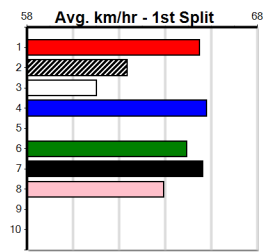

Geelong
12
10:48PM
(VIC time)

SPORTSBET SET A DEPOSIT LIMIT

Distance: 400m, Race Type: Grade 5, Total Prizemoney: $2,925
1st: $1,950, 2nd: $600, 3rd: $300, 4th: $75

SUNNY'S ALRIGHT (4) has won three of seven here and he is expected to fire fresh. BUN VOLCANO (6) is better than her past two runs and he will appreciate the empty draw underneath. SQUIGGLY PAPA (3) has a good record here.

Watchdog Tips: **4** **6** **3** **8** **Bet:** **Win 4**

Form Box	Wgt	Dist	Track	Date	Time	BON	Margin	1st/2nd (Time)	PIR	Checked	Comment	WR	Split 1	S/P	Grade		
1	VALLETTA DASH [5] Back in form but this is harder, place claims best $7.50																
	RBD	Bitch															
				May-22													
				Sire: TOMMY SHELBY												Dam: VALLETTA SKY	
	Owner(s): J Nicholls																
	Trainer: John Nicholls (Melton West)																
	Winning Distances: < 300m (0) 300 - 399m (3) 400 - 499m (2) 500 - 599m (0) 600 - 699m (0) > 700m (0)																
	Winning Weights: 27.0(3) 27.1(2)																
	1st	(7)	27.0	450	WBL	R9	18-Apr-24	26.12	25.51	0.50L	BELAIR BRAE (26.14)	M/111		6.69	$5.60	5	
	7th	(8)	27.2	500	BEN	R8	26-Apr-24	28.69	28.11	8.50L	LYRICAL LASSY (28.11)	M/467		6.53	$22.50	X45	
2	PIRANHA SHAKE [5] Down on best form, may get crowded early $12.00																
	BK	Dog															
				Dec-21													
				Sire: MEPUNGA BLAZER												Dam: POLLY'S YOHANNA	
	Owner(s): S Randle																
	Trainer: Mathew Tabb (Lara)																
	Winning Distances: < 300m (0) 300 - 399m (2) 400 - 499m (1) 500 - 599m (0) 600 - 699m (0) > 700m (0)																
	Winning Weights: 29.1(1) 30.1(1) 30.3(1)																
	5th	(4)	29.8	425	BEN	R4	03-Feb-24	24.41	23.98	6.50L	BOROUGH SALTS (23.99)	M/666		6.76	$12.10	6G	
	6th	(6)	29.7	435	SLE	R5	11-Feb-24	25.09	24.03	8.00L	ERUDITE BALE (24.56)	M/566		5.41	$48.40	X67	
3	SQUIGGLY PAPA [5] Good record here, solid muster, can threaten $8.00																
	BK	Dog															
				Feb-21													
				Sire: MEPUNGA BLAZER												Dam: HEADSPACE	
	Owner(s): BELLE ZAC AND CHARLIE (SYN), M Tabb, S Tabb																
	Trainer: Kathrynne Tabb (Lara)																
	Winning Distances: < 300m (0) 300 - 399m (0) 400 - 499m (6) 500 - 599m (0) 600 - 699m (0) > 700m (0)																
	Winning Weights: 29.8(1) 29.9(1) 30.2(2) 30.4(1) 31.5(1)																
	3rd	(7)	30.2	450	BAL	R12	27-May-24	25.92	25.38	6.00L	ASTON GAGA (25.51)	M/773		6.96	$20.10	SH	
	1st	(3)	30.4	450	SHP	R7	30-May-24	25.51	25.51	1.25L	RIOT AS ONE (25.59)	M/111		6.77	$14.30	5	
4	SUNNY'S ALRIGHT [5] Resuming, has the class edge, should fire $2.60																
	BE	Dog															
				Apr-22													
				Sire: SHIMA SHINE												Dam: FLOSSING	
	Owner(s): G Mollison																
	Trainer: Jeffrey Britton (Anakie)																
	Winning Distances: < 300m (0) 300 - 399m (0) 400 - 499m (4) 500 - 599m (0) 600 - 699m (0) > 700m (0)																
	Winning Weights: 33.5(2) 33.6(1) 33.7(1)																
	8th	(1)	33.7	450	WBL	R8	14-Mar-24	25.93	25.10	10.00	LOCKE BALE (25.25)	S/335		6.65	$9.70	X45	
	3rd	(7)	33.7	460	GEL	R7	22-Mar-24	26.08	25.54	3.5L	MICHALIS (25.85)	M/322		6.72	$5.40	RWH	
5	*** VACANT BOX ***																
	Sire: Dam:																
	Owner(s):																
	Trainer:																
	Winning Distances: < 300m (0) 300 - 399m (0) 400 - 499m (0) 500 - 599m (0) 600 - 699m (0) > 700m (0)																
	Winning Weights:																
	Box History																
	Prize Best Starts Trk/Dts APM