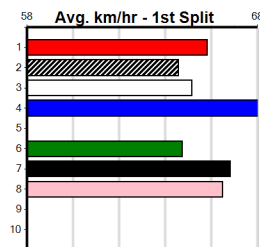

NP ELECTRICAL

Distance: 460m, Race Type: Mixed 4/5, Total Prizemoney: $3,360
1st: $2,250, 2nd: $690, 3rd: $345, 4th: $75

ICE BATH FORTH (4) owns a slick 25.84 PB here and a clean getaway can see him lead throughout. RICKY BOBBY RIOT (8) has a good record here and he will dial up the pressure mid race, while MEATBALL MOLLY (7) can come out running

Watchdog Tips: **4** **8** **7** **2** **Bet:** **Win 4**

Form Box	Wgt	Dist	Track	Date	Time	BON	Margin	1st/2nd (Time)	PIR	Checked	Comment	WR	Split 1	S/P	Grade

1

TRICKY DISCO [5] **$12.00**

BK Dog Feb-22 **Sire: SUPERIOR PANAMA Dam: ASH STAR**

Owner(s): D Melder **Trainer: Marcus Lloyd (Anakie)**

Winning Distances: < 300m (0) 300 - 399m (4) 400 - 499m (1) 500 - 599m (0) 600 - 699m (0) > 700m (0)

Winning Weights: 30.4(1) 30.5(1) 30.7(1) 30.8(1) 30.9(1)

1st (3)	30.5	390	WBL	R11	01-May-24	22.35	21.87	1.00L GRACILIS (22.41)	Q/23	.	.	.	8.60	$2.90	RWH
2nd (2)	30.5	390	WBL	R2	09-May-24	22.19	21.77	6.00L HOUSE OF TURBO (21.77)	M/54	.	.	.	8.70	$13.40	RWF
3rd (1)	30.6	450	WBL	R7	16-May-24	25.64	25.47	0.75L GREAT VALUE (25.59)	M/221	.	.	.	6.64	$2.40	5H
3rd (7)	30.7	450	WBL	R6	23-May-24	25.55	25.15	1.25L GREAT VALUE (25.47)	Q/111	.	.	.	6.59	$9.90	5F
5th (6)	31.1	390	BAL	R3	31-May-24	22.46	21.79	10.00L LAMIA MILA (21.79)	M/65	.	.	.	8.70	$46.90	S
6th (7)	30.8	400	GEL	R4	07-Jun-24	23.18	22.31	10.00L DESCRIPTION (22.49)	M/55	.	.	.	8.59	$38.60	SH
4th (4)	30.5	400	GEL	R11	14-Jun-24	22.78	22.54	3.25L MATCHING MOTORS (22.55)	Q/55	.	.	.	8.58	$22.40	5
7th (1)	29.9	460	GEL	R6	28-Jun-24	26.63	25.58	8.50L RESPECT ADVOCACY	Q/257	.	.	.	6.67	$4.70	5

Last 3 wins NOT included above

1st (7)	30.8	390	WBL	R9	02-Mar-24	22.09	22.06	12.00L RUBY WREN (22.90)	Q/11	.	.	.	8.62	$1.70	7
1st (8)	30.7	390	WBL	R3	07-Mar-24	22.30	21.79	2.00L GOGO SKYE (22.43)	M/31	.	.	.	8.62	$2.80	X67H
1st (2)	30.9	390	BAL	R4	10-Apr-24	22.11	21.89	9.00L GOGO SKYE (22.74)	Q/11	.	.	.	8.38	$7.30	RW

Box History

Bx	1st	2nd	3rd	4th	5th	6th	7th	8th
1			1					
2	2	1		2				
3	1					1		1
4				1	1			
5		2				1		
6				2	1			
7	1		1			1		
8	1							

Prize Best Starts Trk/Dts APM: $13550.00 NBT 24-5-3-2 4-0-1-0 6136

2

WERRIS BALE (NSW)[5] **$4.60**

BD Dog May-22 **Sire: CHRISTO BALE Dam: HELGA BALE**

Owner(s): B Wheeler **Trainer: Correy Grenfell (Anakie)**

Winning Distances: < 300m (0) 300 - 399m (1) 400 - 499m (3) 500 - 599m (0) 600 - 699m (0) > 700m (0)

Winning Weights: 30.3(1) 31.4(1) 31.5(1) 31.6(1)

5th (5)	30.8	410	HOR	R10	09-Apr-24	23.87	23.26	6.00L WALTER WALRUS (23.47)	M/44	.	.	.	10.71	$2.50	X67
3rd (3)	31.1	425	BEN	R2	12-Apr-24	24.27	23.73	4.25L SUN IN CUBA (23.98)	S/754	.	.	.	6.99	$11.60	X67
2nd (7)	31.1	450	WBL	R4	18-Apr-24	26.22	25.51	1.25L BUN UNDERCURRENT	M/443	.	.	.	6.95	$5.30	X67
1st (3)	31.5	400	GEL	R5	14-Jun-24	22.54	22.54	2.00L CLOSE COMBAT (22.67)	M/21	.	SW	.	8.37	$2.90	X67H
1st (6)	31.6	400	GEL	R4	21-Jun-24	22.83	22.41	0.25L SORRY I'M LATE (22.84)	M/13	.	.	.	8.56	$5.30	X67F
1st (4)	31.4	390	WBL	R10	27-Jun-24	22.05	22.05	1.75L SHORE'S PICK (22.16)	Q/11	.	.	.	8.58	$3.20	5
5th (3)	31.4	515	SAP	R7	01-Jul-24	30.12	29.44	2.50L GREMLIN (29.95)	M/2356	.	.	.	5.20	$6.10	5
5th (1)	31.9	525	MEA	R11	06-Jul-24	30.53	30.06	6.00L DISHEVELED (30.15)	Q/2555	.	.	.	5.19	$6.40	5

Last 3 wins NOT included above

1st (6)	30.3	460	GEL	R9	19-Feb-24	26.35	25.89	0.25L CIRCLE THE GLOBE (26.36)	M/321	.	.	.	6.71	$11.20	M

Box History

Bx	1st	2nd	3rd	4th	5th	6th	7th	8th
1					1			
2					1			
3	1		1	2				
4	1	1						
5				1	1			
6	2			1	1			
7		1	1			1		
8								

Prize Best Starts Trk/Dts APM: $9825.00 26.35(3)-12/2/24 17-4-2-2 3-1-1-0 7935