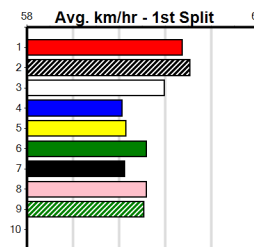

PARKER PUMPS

Distance: 460m, Race Type: Mixed 6/7, Total Prizemoney: $2,925
1st: $1,950, 2nd: $600, 3rd: $300, 4th: $75

VAN WYCK (1) has been luckless since his top debut win at Shepparton and he is drawn to make amends. MERL'S LAD (8) continues to get better with each run and he will get plenty of room to balance up early. BOMB LUCA (5) is a promising type.

Watchdog Tips: **1** **8** **5** **2** **Bet:** Trifecta 1,8/1,5,8/1,2,5,7,8 ($10 - 83.33%)

1

VAN WYCK [7] **No luck of late, has a big engine, can atone** **$2.80**
BK Dog Oct-22 Sire: TOMMY SHELBY Dam: LUMINOSA Trainer: Jeffrey Britton (Anakie)
Owner(s): G Farrugia
Winning Distances: < 300m (0) 300 - 399m (0) 400 - 499m (1) 500 - 599m (0) 600 - 699m (0) > 700m (0)
Winning Weights: 32.8(1)

1st	2nd	3rd	4th	5th	6th	7th	8th
1st (4) 32.8 450 SHP R10 03-Jun-24 25.24 24.99 3.00L BEBOP JAZZ (25.44) Q/211 SW 6.61 $2.00 MH							
3rd (6) 32.8 450 SHP R5 10-Jun-24 25.53 25.25 4.25L BEBOP JAZZ (25.25) M/543 7.05 $1.90 MSF							
3rd (3) 32.7 450 SHP R2 15-Jun-24 25.32 24.94 3.5L ZEUS THUNDERBOLT (25.08) M/555 6.74 $6.30 GL							
8th (3) 32.7 525 MEA R1 22-Jun-24 30.93 29.65 13.00 CABAO OPAL (30.05) M/5688 5.25 $3.70 X67							
5th (8) 32.6 525 MEA R3 06-Jul-24 30.98 30.06 9.50L FLY ALI (30.34) M/6876 5.20 $7.70 X67							

Last 3 wins NOT included above

Box History

Bx	1st	2nd	3rd	4th	5th	6th	7th	8th
1								
2								
3			1					1
4	1							
5								
6			1					
7								
8					1			

Prize Best	$5230.00
Starts	FSH
Trk/Dts	5-1-0-2
APM	0-0-0-0
	3894

2

ASTON BREEZE [7] **Never headed two runs back, respect again** **$7.00**
BK Bitch Aug-22 Sire: ASTON RUPEE Dam: ASTON ZEPHYR Trainer: Benjamin Magri (Avalon)
Owner(s): R Borda
Winning Distances: < 300m (0) 300 - 399m (0) 400 - 499m (1) 500 - 599m (0) 600 - 699m (0) > 700m (0)
Winning Weights: 31.3(1)

1st	2nd	3rd	4th	5th	6th	7th	8th
7= (8) 30.9 390 BAL R2 12-Jun-24 23.51 22.07 19.00 HOME TOWN (22.18) S/67 8.56 $6.60 M							
2nd (7) 31.2 450 BAL R2 19-Jun-24 25.75 25.12 2.50L FABIO GIBLET (25.59) Q/122 6.62 $16.60 M							
1st (5) 31.3 450 BAL R1 26-Jun-24 25.68 25.03 0.75L MERL'S LAD (25.73) Q/111 6.60 $3.30 M							
3rd (7) 31.3 450 WBL R5 04-Jul-24 26.00 25.17 5.00L WAVERING (25.66) Q/223 6.68 $12.40 X67							

Last 3 wins NOT included above

Box History

Bx	1st	2nd	3rd	4th	5th	6th	7th	8th
1								
2								
3								
4								
5	1							
6								
7		1	1					
8								1

Prize Best	$2580.00
Starts	FSH
Trk/Dts	4-1-1-1
APM	0-0-0-0
	2580