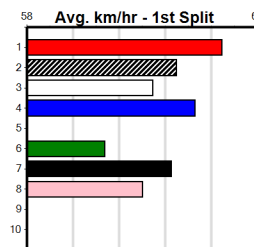

MELBOURNE CONTAINER PARK

Distance: 400m, Race Type: Grade 5, Total Prizemoney: $2,925
1st: $1,950, 2nd: $600, 3rd: $300, 4th: $75

CANYA LIBBY (3) has been enormous in her past two and she can light them up soon after box rise.
LET'S WIN OLLIE (1) has the good draw and he is racing with confidence at present. KANJI TANK (7) is capable of causing an upset

Watchdog Tips: **3** **1** **7** **8** **Bet:** **Win 3**

1

LET'S WIN OLLIE (NSW)[5] **Racing well, settles on the speed, danger** **$2.90**
BK Dog May-22 **Sire: WOW Dam: LET'S WIN MEISHA**
Owner(s): E Burrett **Trainer: Jason Sharp (Lara)**
Winning Distances: < 300m (0) 300 - 399m (3) 400 - 499m (4) 500 - 599m (0) 600 - 699m (0) > 700m (0)
Winning Weights: 31.0(2) 31.1(3) 31.2(1) 31.3(1)

Box	1st	2nd	3rd	4th	5th	6th	7th	8th
1								
2	2							
3	1		1					
4								1
5	1		1	1				1
6								1
7	2							1
8	1							

Last 3 wins NOT included above

Box	1st	2nd	3rd	4th	5th	6th	7th	8th											
1	3	31.0	410	HOR	R10	27-Feb-24	23.32	23.07	1.25L MAYDAY MAYDAY (23.39)	M/11							10.28	$2.80	X67
1	7	31.0	400	GEL	R3	22-Mar-24	22.72	22.53	0.25L RAPIDFIRE DENZEL (22.74)	M/21							8.47	$1.90	X67
1	8	31.1	390	WBL	R3	28-Mar-24	22.16	22.03	2.25L BLAME SPENCER (22.32)	M/11							8.54	$6.90	5

Prize Best Starts Trk/Dts APM
$14130.00
22.72(7)-2/3/24
16-7-0-2
1-1-0-0
9267

2

PLUTOCRACY [5] **Down on confidence, can miss the kick, no** **$12.00**
BD Dog May-22 **Sire: TOMMY SHELBY Dam: OSAKALAKA**
Owner(s): Vi Aiskar Hundar (SYN), A Lie, J Sharp **Trainer: Dylan Sharp (Lara)**
Winning Distances: < 300m (0) 300 - 399m (3) 400 - 499m (2) 500 - 599m (0) 600 - 699m (0) > 700m (0)
Winning Weights: 30.3(1) 30.4(1) 30.5(1) 30.7(1) 31.0(1)

Box	1st	2nd	3rd	4th	5th	6th	7th	8th
1					1	1		
2						1	1	1
3	1				1	1		
4	1	1		1				1
5						1		1
6	2			2				
7	1		1	1				
8				1				

Last 3 wins NOT included above

Box	1st	2nd	3rd	4th	5th	6th	7th	8th											
1	3	30.4	400	WGL	R2	21-Dec-23	23.10	22.84	4.50L STELLA RENO (23.42)	M/11							8.53	$3.00	M
1	6	30.5	390	WBL	R9	26-Mar-24	22.42	22.28	3.75L ELPHICK BALE (22.66)	M/11							8.73	$4.40	7
1	6	30.7	400	GEL	R11	02-Apr-24	22.89	22.50	0.75L DAWNY BY NAME (22.93)	M/21							8.61	$26.40	6G

Prize Best Starts Trk/Dts APM
$7170.00
22.89(6)-2/4/24
22-5-1-1
7-1-0-1
3846

3

CANYA LIBBY (NSW)[5] **Enormous in her past two, can cross early, yes** **$2.60**
BE Bitch Oct-22 **Sire: ASTON RUPEE Dam: BALI SUNSET**
Owner(s): Nyah Two Lads (SYN), M Lanigan, O Harrop, J Walsh, B Sheridan, D Harrop, C Forster, J Toomey **Trainer: Matthew Lanigan (Rowsley)**
Winning Distances: < 300m (0) 300 - 399m (1) 400 - 499m (2) 500 - 599m (0) 600 - 699m (0) > 700m (0)
Winning Weights: 26.5(2) 26.6(1)

Box	1st	2nd	3rd	4th	5th	6th	7th	8th
1	1	1						
2				1				
3					1			
4								
5								
6	1							
7								1
8	1		1	1				

Last 3 wins NOT included above

Box	1st	2nd	3rd	4th	5th	6th	7th	8th											
1	8	26.9	425	BEN	R1	19-Apr-24	24.79	23.70	9.00L TIME TO PROPHET (24.18)	M/445							6.78	$2.20	M
1	1	26.5	425	BEN	R1	26-Apr-24	24.19	23.85	1.00L HIGHER FORCE (24.24)	Q/111							6.67	$1.80	M
6	7	27.3	520	GEL	R5	17-May-24	31.14	30.14	15.00 WREN BALE (30.14)	M/2446							5.55	$21.80	RWH
3	8	27.2	460	GEL	R5	23-May-24	26.19	25.52	1.75L MARAIS BALE (26.08)	M/433							6.79	$5.60	X67
4	2	26.4	390	WBL	R9	20-Jun-24	22.88	22.27	5.00L ASTON TESSA (22.54)	M/35							8.81	$3.40	7
1	8	26.6	400	GEL	R4	25-Jun-24	22.67	22.50	0.75L GOSSIPS (22.72)	S/21							8.54	$1.70	7
1	6	26.5	390	BAL	R9	03-Jul-24	22.02	22.02	6.50L SUPER SEDAN (22.44)	Q/21							8.61	$4.60	X67

Prize Best Starts Trk/Dts APM
$5080.00
22.67(8)-2/5/24
7-3-0-1
1-1-0-0
4318