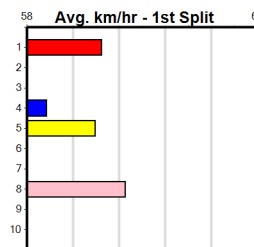

THE BECKLEY CENTRE GEELONG

Distance: 460m, Race Type: Maiden, Total Prizemoney: $2,535
1st: $1,680, 2nd: $520, 3rd: $260, 4th: $75

ZERO KILLER (1) has turned in some handy performances to date and he gets his chance to break through. VISTA WHY (4) was strong when placed on debut here and he will appreciate the smaller line-up. RIORSON BALE (8) has claims

Watchdog Tips: **1** **4** **8** **2** **Bet:** **Win 1**

Form Box	Wgt	Dist	Track	Date	Time	BON	Margin	1st/2nd (Time)	PIR	Checked	Comment	W/R	Split 1	S/P	Grade	
1	ZERO KILLER [M] $2.00															
	RF Dog Oct-22 Sire: FERNANDO BALE Dam: FABRIOLA ZERO															
	Owner(s): DAILLY GREYHOUND FARMS (SYN), G Dailly, T Dailly Trainer: Thomas Dailly (Anakie)															
	Winning Distances: < 300m (0) 300 - 399m (0) 400 - 499m (0) 500 - 599m (0) 600 - 699m (0) > 700m (0)															
	Winning Weights:															
	3rd (7)	32.2	460	GEL	R4	28-Jun-24	26.49	25.58	8.00L STAPLETON (25.96)	S/522	.	.	.	6.82	$11.90	MH
	2nd (1)	32.1	450	BAL	R2	03-Jul-24	25.80	25.11	4.75L RAVEN PETER (25.48)	M/322	.	.	.	6.66	$3.80	M
	8th (1)	32.5	460	GEL	R4	05-Jul-24	27.02	25.54	11.00L NOAH'S BEST (26.26)	M/688	.	.	.	6.92	$10.30	MF
	Last 3 wins NOT included above															
	Box History															
Bx	1st	2nd	3rd	4th	5th	6th	7th	8th								
1		1														
2																
3																
4																
5																
6																
7				1												
8																
Prize Best															$780.00	
Starts															NBT	
Trk/Dts															3-0-1-1	
APM															2-0-0-1	
																780
2	COME ON MANGO [M] $4.00															
	BEF Bitch Dec-22 Sire: FERNANDO BLUEY Dam: MIDNIGHT SNOOZE															
	Owner(s): J Loverso Trainer: Alanah Parker (Little River)															
	Winning Distances: < 300m (0) 300 - 399m (0) 400 - 499m (0) 500 - 599m (0) 600 - 699m (0) > 700m (0)															
	Winning Weights:															
	Last 3 wins NOT included above															
	Box History															
	Bx	1st	2nd	3rd	4th	5th	6th	7th	8th							
	1															
	2															
3																
4																
5																
6																
7																
8																
Prize Best															$0	
Starts															FSH	
Trk/Dts															0-0-0-0	
APM															0-0-0-0	
																0
3	*** VACANT BOX ***															
	Sire: Dam: Trainer:															
	Owner(s):															
	Winning Distances: < 300m (0) 300 - 399m (0) 400 - 499m (0) 500 - 599m (0) 600 - 699m (0) > 700m (0)															
	Winning Weights:															
	Box History															
	Bx	1st	2nd	3rd	4th	5th	6th	7th	8th							
	1															
	2															
	3															
4																
5																
6																
7																
8																
Prize Best															$0	
Starts															FSH	
Trk/Dts															0-0-0-0	
APM															0-0-0-0	
																0
4	VISTA WHY [M] $4.60															
	BK Dog Oct-22 Sire: ASTON RUPEE Dam: GYPSY VISTA															
	Owner(s): G Dailly Trainer: Thomas Dailly (Anakie)															
	Winning Distances: < 300m (0) 300 - 399m (0) 400 - 499m (0) 500 - 599m (0) 600 - 699m (0) > 700m (0)															
	Winning Weights:															
	3rd (4)	35.5	460	GEL	R2	28-Jun-24	26.60	25.58	9.50L BOMB LUCA (25.94)	M/644	.	.	.	6.88	$7.00	MH
	6th (5)	35.0	450	BAL	R2	03-Jul-24	26.29	25.11	12.00L RAVEN PETER (25.48)	S/867	.	.	.	7.06	$10.90	M