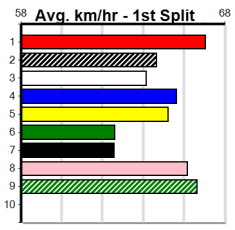

Healesville

MR HUMMER LIMOS

Distance: 350m, Race Type: Grade 5 T3, Total Prizemoney: $1,530
1st: $1,000, 2nd: $320, 3rd: $160, 4th: $50

7

12:47PM
(VIC time)

Watchdog Tips: **0 0 0 0** Bet: **0**