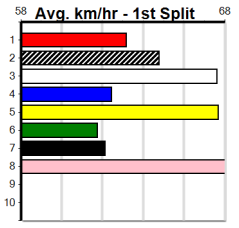

Healesville

MR HUMMER LIMOS

Distance: 350m, Race Type: Grade 5 T3, Total Prizemoney: \$1,530
1st: \$1,000, 2nd: \$320, 3rd: \$160, 4th: \$50

7

12:47PM
(VIC time)

Watchdog Tips: **0 0 0 0** Bet: **0**

Form	Box	Weight	Dist	Track	Date	Time	BON	Margin	1st/2nd (Time)	PIR	Checked	Comment	W/R	Split 1	S/P	Grade	Winning Boxes																																																																				
1 GOLDEN COAST [5]																	<table border="1"> <thead> <tr><th>1</th><th>2</th><th>3</th><th>4</th><th>5</th><th>6</th><th>7</th><th>8</th></tr> </thead> <tbody> <tr><td>1</td><td>2</td><td>2</td><td>2</td><td></td><td></td><td></td><td></td></tr> <tr><td>Prize</td><td colspan="7"></td><td>\$9,400.00</td></tr> <tr><td>Best</td><td colspan="7"></td><td>19.64</td></tr> <tr><td>Starts</td><td colspan="7"></td><td>62-6-5-7</td></tr> <tr><td>Trk/Dst</td><td colspan="7"></td><td>25-3-3-3</td></tr> <tr><td>APM</td><td colspan="7"></td><td>\$1866</td></tr> </tbody> </table>								1	2	3	4	5	6	7	8	1	2	2	2					Prize								\$9,400.00	Best								19.64	Starts								62-6-5-7	Trk/Dst								25-3-3-3	APM								\$1866
1	2	3	4	5	6	7	8																																																																														
1	2	2	2																																																																																		
Prize								\$9,400.00																																																																													
Best								19.64																																																																													
Starts								62-6-5-7																																																																													
Trk/Dst								25-3-3-3																																																																													
APM								\$1866																																																																													
F D Dec-20 PAT C SABBATH UNIQUE JOY Trainer: Kylie Norton (Craigieburn) 2nd (4) 31.9 350 HVL R6 31-May-24 19.66 19.01 0.025LEMPRESS SAL (19.66) M/1 . . . 6.58 \$9.60 T3-5 8th (3) 31.9 350 HVL R7 07-Jun-24 20.30 19.55 8.00LSONIC CYCLONE (19.76) S/8 . . . 7.07 \$3.50 T3-5 8th (6) 32.1 350 HVL R5 21-Jun-24 20.16 19.54 7.50LPACIFIC SURF (19.66) M/8 . . . 6.81 \$19.90 T3-5 2nd (4) 31.9 350 HVL R8 05-Jul-24 19.89 19.67 1.75LCHILI HORIZON (19.78) M/1 . . . 6.70 \$20.00 T3-5 Owner(s): K Norton																																																																																					
2 SHE'S SOMETHING [5]																	<table border="1"> <thead> <tr><th>1</th><th>2</th><th>3</th><th>4</th><th>5</th><th>6</th><th>7</th><th>8</th></tr> </thead> <tbody> <tr><td>1</td><td>4</td><td>1</td><td>2</td><td>2</td><td>1</td><td></td><td></td></tr> <tr><td>Prize</td><td colspan="7"></td><td>\$33,545.00</td></tr> <tr><td>Best</td><td colspan="7"></td><td>19.24</td></tr> <tr><td>Starts</td><td colspan="7"></td><td>144-11-27-14</td></tr> <tr><td>Trk/Dst</td><td colspan="7"></td><td>31-3-7-2</td></tr> <tr><td>APM</td><td colspan="7"></td><td>\$2607</td></tr> </tbody> </table>								1	2	3	4	5	6	7	8	1	4	1	2	2	1			Prize								\$33,545.00	Best								19.24	Starts								144-11-27-14	Trk/Dst								31-3-7-2	APM								\$2607
1	2	3	4	5	6	7	8																																																																														
1	4	1	2	2	1																																																																																
Prize								\$33,545.00																																																																													
Best								19.24																																																																													
Starts								144-11-27-14																																																																													
Trk/Dst								31-3-7-2																																																																													
APM								\$2607																																																																													
BK B Feb-19 BANJO BOY LEAVE ME OUT Trainer: Bernie Ender (St Albans) 2nd (6) 29.4 350 HVL R7 07-Jun-24 19.96 19.55 3.00LSONIC CYCLONE (19.76) M/6 . . . 6.81 \$4.50 T3-5 6th (8) 29.5 350 HVL R7 14-Jun-24 20.08 19.40 6.50LMISS DAICOS (19.63) M/8 . . . 6.82 \$17.70 T3-5 6th (5) 28.7 350 HVL R5 28-Jun-24 20.12 19.34 6.50LPACIFIC SURF (19.68) M/6 . . . 6.80 \$22.90 T3-5 4th (2) 28.5 300 HVL R12 05-Jul-24 17.34 16.98 3.25LMIGHTY INNINGS (17.13) M/2 . . . 3.98 \$17.90 T3-5 Owner(s): DEFA (SYN), S Wilson, T Wilson																																																																																					
3 GET IT DONE [5]																	<table border="1"> <thead> <tr><th>1</th><th>2</th><th>3</th><th>4</th><th>5</th><th>6</th><th>7</th><th>8</th></tr> </thead> <tbody> <tr><td>1</td><td>2</td><td></td><td></td><td>1</td><td></td><td></td><td></td></tr> <tr><td>Prize</td><td colspan="7"></td><td>\$12,785.00</td></tr> <tr><td>Best</td><td colspan="7"></td><td>NBT</td></tr> <tr><td>Starts</td><td colspan="7"></td><td>54-4-8-12</td></tr> <tr><td>Trk/Dst</td><td colspan="7"></td><td>6-0-2-0</td></tr> <tr><td>APM</td><td colspan="7"></td><td>\$1391</td></tr> </tbody> </table>								1	2	3	4	5	6	7	8	1	2			1				Prize								\$12,785.00	Best								NBT	Starts								54-4-8-12	Trk/Dst								6-0-2-0	APM								\$1391
1	2	3	4	5	6	7	8																																																																														
1	2			1																																																																																	
Prize								\$12,785.00																																																																													
Best								NBT																																																																													
Starts								54-4-8-12																																																																													
Trk/Dst								6-0-2-0																																																																													
APM								\$1391																																																																													
WBD D Jul-21 STAGGER JILLY BE BRAVE Trainer: Gavin Gledhill (Coomboona) 4th (6) 31.1 300 HVL R4 24-May-24 17.24 16.86 2.25LKING KABOOM (17.09) M/6 . . . 4.10 \$17.40 T3-5 5th (5) 31.1 425 BEN R6 29-May-24 24.51 24.04 7.00LCRUSOE PEARL (24.04) M/666 . . . V0 6.72 \$9.80 T3-5 3rd (1) 31.1 450 SHP R5 13-Jun-24 25.98 25.54 4.25LIRELYN BALE (25.69) M/344 . . . 6.98 \$3.20 T3-5 6th (1) 31.3 450 SHP R6 04-Jul-24 26.26 25.50 11.00LMICKLEJOHN (25.50) S/686 . . . 6.96 \$7.60 T3-5 Owner(s): G Gledhill																																																																																					
4 PERFECT SAL [5]																	<table border="1"> <thead> <tr><th>1</th><th>2</th><th>3</th><th>4</th><th>5</th><th>6</th><th>7</th><th>8</th></tr> </thead> <tbody> <tr><td>1</td><td></td><td></td><td></td><td></td><td></td><td>2</td><td>3</td></tr> <tr><td>Prize</td><td colspan="7"></td><td>\$20,180.00</td></tr> <tr><td>Best</td><td colspan="7"></td><td>19.35</td></tr> <tr><td>Starts</td><td colspan="7"></td><td>66-13-10-7</td></tr> <tr><td>Trk/Dst</td><td colspan="7"></td><td>40-8-8-3</td></tr> <tr><td>APM</td><td colspan="7"></td><td>\$3822</td></tr> </tbody> </table>								1	2	3	4	5	6	7	8	1						2	3	Prize								\$20,180.00	Best								19.35	Starts								66-13-10-7	Trk/Dst								40-8-8-3	APM								\$3822
1	2	3	4	5	6	7	8																																																																														
1						2	3																																																																														
Prize								\$20,180.00																																																																													
Best								19.35																																																																													
Starts								66-13-10-7																																																																													
Trk/Dst								40-8-8-3																																																																													
APM								\$3822																																																																													
BK D Nov-20 ASTON DEE BEE PERFECT MADISON Trainer: Tony Salpigtidis (Plenty) 7th (6) 32.1 350 HVL R8 31-May-24 20.06 19.01 9.50LCRACKERJACK JET (19.41) M/6 . . . 6.78 \$19.90 T3-5 7th (3) 32.4 400 WGL R11 13-Jun-24 23.82 22.90 13.00LHOOKED ON RED (22.96) M/5 . . . 8.83 \$8.10 5 4th (1) 31.7 350 HVL R5 28-Jun-24 20.05 19.34 5.50LPACIFIC SURF (19.68) M/3 . . . 6.74 \$15.30 T3-5 1st (4) 32.1 350 HVL R10 01-Jul-24 19.70 19.65 2.25LOUR TIE BREAKER (19.85) M/1 . . . 6.53 \$9.60 T3-5 Owner(s): T Salpigtidis																																																																																					
5 PURE PROMISE [5]																	<table border="1"> <thead> <tr><th>1</th><th>2</th><th>3</th><th>4</th><th>5</th><th>6</th><th>7</th><th>8</th></tr> </thead> <tbody> <tr><td>3</td><td>2</td><td>1</td><td>4</td><td>2</td><td>2</td><td>1</td><td></td></tr> <tr><td>Prize</td><td colspan="7"></td><td>\$30,340.00</td></tr> <tr><td>Best</td><td colspan="7"></td><td>19.32</td></tr> <tr><td>Starts</td><td colspan="7"></td><td>122-15-22-15</td></tr> <tr><td>Trk/Dst</td><td colspan="7"></td><td>72-10-16-10</td></tr> <tr><td>APM</td><td colspan="7"></td><td>\$1699</td></tr> </tbody> </table>								1	2	3	4	5	6	7	8	3	2	1	4	2	2	1		Prize								\$30,340.00	Best								19.32	Starts								122-15-22-15	Trk/Dst								72-10-16-10	APM								\$1699
1	2	3	4	5	6	7	8																																																																														
3	2	1	4	2	2	1																																																																															
Prize								\$30,340.00																																																																													
Best								19.32																																																																													
Starts								122-15-22-15																																																																													
Trk/Dst								72-10-16-10																																																																													
APM								\$1699																																																																													
BD B Dec-18 UNLAWFUL ENTRY WEST ON XANDI Trainer: Steven Collyer (North Coburg) 2nd (1) 29.0 350 HVL R7 29-May-24 20.03 19.45 2.25LEMPRESS SAL (19.88) S/5 . . . 6.78 \$10.50 5 5th (5) 29.3 350 HVL R6 07-Jun-24 19.90 19.55 5.50LSUPERFLY GIRL (19.55) M/5 . . . 6.75 \$30.90 T3-5 5th (2) 28.7 350 HVL R5 21-Jun-24 20.01 19.54 5.00LPACIFIC SURF (19.66) M/3 . . . 6.69 \$32.40 T3-5 7th (7) 28.0 350 HVL R8 05-Jul-24 20.22 19.67 6.50LCHILI HORIZON (19.78) M/4 . . . 6.84 \$19.30 T3-5 Owner(s): M Collyer																																																																																					
6 RAMBLIN' MAN [5]																	<table border="1"> <thead> <tr><th>1</th><th>2</th><th>3</th><th>4</th><th>5</th><th>6</th><th>7</th><th>8</th></tr> </thead> <tbody> <tr><td>4</td><td>1</td><td></td><td></td><td></td><td></td><td></td><td>2</td></tr> <tr><td>Prize</td><td colspan="7"></td><td>\$17,505.00</td></tr> <tr><td>Best</td><td colspan="7"></td><td>19.84</td></tr> <tr><td>Starts</td><td colspan="7"></td><td>75-7-9-12</td></tr> <tr><td>Trk/Dst</td><td colspan="7"></td><td>10-1-2-0</td></tr> <tr><td>APM</td><td colspan="7"></td><td>\$2840</td></tr> </tbody> </table>								1	2	3	4	5	6	7	8	4	1						2	Prize								\$17,505.00	Best								19.84	Starts								75-7-9-12	Trk/Dst								10-1-2-0	APM								\$2840
1	2	3	4	5	6	7	8																																																																														
4	1						2																																																																														
Prize								\$17,505.00																																																																													
Best								19.84																																																																													
Starts								75-7-9-12																																																																													
Trk/Dst								10-1-2-0																																																																													
APM								\$2840																																																																													
WF D Nov-20 AUSSIE INFRARED SCREEN SHOT Trainer: Shara Quinlan (Rushworth) 4th (3) 31.7 350 HVL R8 14-Jun-24 19.89 19.40 7.00LCRACKERJACK JET (19.40) M/7 . . . V0 6.77 \$52.10 T3-5 8th (6) 32.0 425 BEN R12 21-Jun-24 24.73 23.62 12.00LBUCK SHINES (23.93) S/888 . . . 6.80 \$51.40 5 5th (7) 32.4 390 SHP R12 29-Jun-24 23.11 22.71 5.00LDESMONDE (22.77) S/77 . . . 8.97 \$53.10 T3-5 4th (7) 32.3 350 HVL R5 05-Jul-24 19.98 19.67 3.25LDESTINI PALADIN (19.76) M/6 . . . W 7.28 \$48.60 T3-5 Owner(s): J Accurso																																																																																					
7 LATIN RHYTHM [5]																	<table border="1"> <thead> <tr><th>1</th><th>2</th><th>3</th><th>4</th><th>5</th><th>6</th><th>7</th><th>8</th></tr> </thead> <tbody> <tr><td>1</td><td></td><td></td><td></td><td></td><td></td><td>2</td><td></td></tr> <tr><td>Prize</td><td colspan="7"></td><td>\$8,250.00</td></tr> <tr><td>Best</td><td colspan="7"></td><td>NBT</td></tr> <tr><td>Starts</td><td colspan="7"></td><td>41-4-5-5</td></tr> <tr><td>Trk/Dst</td><td colspan="7"></td><td>4-0-0-1</td></tr> <tr><td>APM</td><td colspan="7"></td><td>\$1431</td></tr> </tbody> </table>								1	2	3	4	5	6	7	8	1						2		Prize								\$8,250.00	Best								NBT	Starts								41-4-5-5	Trk/Dst								4-0-0-1	APM								\$1431
1	2	3	4	5	6	7	8																																																																														
1						2																																																																															
Prize								\$8,250.00																																																																													
Best								NBT																																																																													
Starts								41-4-5-5																																																																													
Trk/Dst								4-0-0-1																																																																													
APM								\$1431																																																																													
F B Aug-21 FERNANDO BALE RED ROCHELLE Trainer: Cameron Knott (Mt Camel) 8th (4) 25.1 425 BEN R11 24-Apr-24 24.97 24.06 5.50LEMOLGA BALE (24.62) M/678 . . . 7.00 \$3.20 T3-5 3rd (1) 26.1 390 SHP R12 13-Jun-24 22.65 22.17 1.5LHE MAN (22.56) Q/33 . . . 8.64 \$5.80 T3-5 4th (5) 26.1 390 SHP R12 20-Jun-24 22.82 22.20 5.50LFOUR BARRELS (22.47) M/54 . . . 8.72 \$4.30 5 8th (8) 26.2 390 SHP R4 27-Jun-24 24.05 22.29 16.00LACE REDEEMER (22.99) M/88 . . . 8.96 \$7.40 5 Owner(s): C Knott																																																																																					
8 MISS DAICOS [5]																	<table border="1"> <thead> <tr><th>1</th><th>2</th><th>3</th><th>4</th><th>5</th><th>6</th><th>7</th><th>8</th></tr> </thead> <tbody> <tr><td>1</td><td></td><td>1</td><td>1</td><td></td><td>1</td><td>1</td><td>1</td></tr> <tr><td>Prize</td><td colspan="7"></td><td>\$16,275.00</td></tr> <tr><td>Best</td><td colspan="7"></td><td>19.63</td></tr> <tr><td>Starts</td><td colspan="7"></td><td>46-6-4-6</td></tr> <tr><td>Trk/Dst</td><td colspan="7"></td><td>11-1-0-2</td></tr> <tr><td>APM</td><td colspan="7"></td><td>\$4111</td></tr> </tbody> </table>								1	2	3	4	5	6	7	8	1		1	1		1	1	1	Prize								\$16,275.00	Best								19.63	Starts								46-6-4-6	Trk/Dst								11-1-0-2	APM								\$4111
1	2	3	4	5	6	7	8																																																																														
1		1	1		1	1	1																																																																														
Prize								\$16,275.00																																																																													
Best								19.63																																																																													
Starts								46-6-4-6																																																																													
Trk/Dst								11-1-0-2																																																																													
APM								\$4111																																																																													
BD B Mar-21 FERNANDO BALE IT'S A DREAM Trainer: Gail Saunders (Somerville) 1st (4) 26.6 350 HVL R7 14-Jun-24 19.63 19.40 1.00LFREE FALLING (19.68) M/1 . . . 6.56 \$10.40 T3-5 7th (5) 26.7 460 WGL R8 20-Jun-24 27.23 26.11 15.00LCATCH THE OUTLAW (26.25) Q/177 . . . 6.66 \$9.60 T3-5 8th (7) 26.4 350 HVL R7 01-Jul-24 20.24 19.65 7.50LELSIE DREAMING (19.72) M/7 . . . 6.83 \$5.20 T3-5 5th (2) 26.5 350 HVL R5 05-Jul-24 19.99 19.67 3.5LDESTINI PALADIN (19.76) M/5 . . . 6.74 \$20.90 T3-5 Owner(s): SAUNDERS CLAN (SYN), D Saunders, B Saunders, W Saunders, G Saunders																																																																																					
9 RIVER KING [5] Res.																	<table border="1"> <thead> <tr><th>1</th><th>2</th><th>3</th><th>4</th><th>5</th><th>6</th><th>7</th><th>8</th></tr> </thead> <tbody> <tr><td>1</td><td>1</td><td></td><td></td><td></td><td>1</td><td>1</td><td></td></tr> <tr><td>Prize</td><td colspan="7"></td><td>\$6,950.00</td></tr> <tr><td>Best</td><td colspan="7"></td><td>19.37</td></tr> <tr><td>Starts</td><td colspan="7"></td><td>19-4-2-1</td></tr> <tr><td>Trk/Dst</td><td colspan="7"></td><td>10-2-2-1</td></tr> <tr><td>APM</td><td colspan="7"></td><td>\$2758</td></tr> </tbody> </table>								1	2	3	4	5	6	7	8	1	1				1	1		Prize								\$6,950.00	Best								19.37	Starts								19-4-2-1	Trk/Dst								10-2-2-1	APM								\$2758
1	2	3	4	5	6	7	8																																																																														
1	1				1	1																																																																															
Prize								\$6,950.00																																																																													
Best								19.37																																																																													
Starts								19-4-2-1																																																																													
Trk/Dst								10-2-2-1																																																																													
APM								\$2758																																																																													
BK D Feb-22 LIGHTNING FRANK NAYLA SWIFT Trainer: Garry Johnson (Chum Creek) 4th (1) 34.4 460 WGL R6 15-Mar-24 26.68 25.86 5.50LSPARKLING ROSE (26.33) M/333 . . . 6.78 \$5.50 5 4th (2) 34.8 460 WGL R5 25-Mar-24 26.31 25.40 8.50LSTACY'S MUM (25.73) M/544 . . . SW 6.66 \$4.60 5 8th (2) 33.8 390 SHP R3 08-Apr-24 22.98 21.71 19.00LMOCK FISH (21.71) S/78 . . . 8.76 \$19.10 RWH 6th (7) 34.3 350 HVL R9 07-Jul-24 19.83 19.16 2.75LREAR VIEW MIRROR (19.64) M/8 . . . 6.77 \$74.30 5 Owner(s): Koolie Boys (SYN), H Johnson, M O'Rourke																																																																																					
10 *** NO RESERVE ***																	<table border="1"> <thead> <tr><th>1</th><th>2</th><th>3</th><th>4</th><th>5</th><th>6</th><th>7</th><th>8</th></tr> </thead> <tbody> <tr><td></td><td></td><td></td><td></td><td></td><td></td><td></td><td></td></tr> <tr><td>Prize</td><td colspan="7"></td><td></td></tr> <tr><td>Best</td><td colspan="7"></td><td></td></tr> <tr><td>Starts</td><td colspan="7"></td><td></td></tr> <tr><td>Trk/Dst</td><td colspan="7"></td><td></td></tr> <tr><td>APM</td><td colspan="7"></td><td></td></tr> </tbody> </table>								1	2	3	4	5	6	7	8									Prize									Best									Starts									Trk/Dst									APM								
1	2	3	4	5	6	7	8																																																																														
Prize																																																																																					
Best																																																																																					
Starts																																																																																					
Trk/Dst																																																																																					
APM																																																																																					
Trainer: Owner(s):																																																																																					