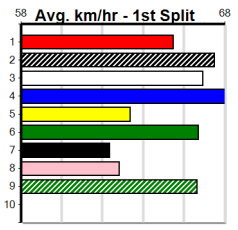

Track Record:

Distance	Time	Greyhound	Date Set
300m	16.057	UNLEASH COLLINDA	11-Dec-22
350m	18.641	UNLEASH COLLINDA	19-Feb-23

Healesville

MONTROSE IGA LIQUOR

Distance: 350m, Race Type: Grade 5 T3, Total Prizemoney: \$1,530
1st: \$1,000, 2nd: \$320, 3rd: \$160, 4th: \$50