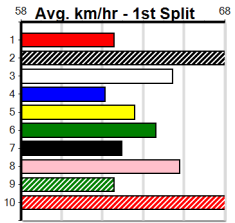

SPORTSBET MAKE IT A MULTI

Distance: 300m, Race Type: Grade 5 T3, Total Prizemoney: $1,530
1st: $1,000, 2nd: $320, 3rd: $160, 4th: $50

Watchdog Tips: 0 0 0 0 Bet: .

Main table containing race details for 10 horses (PACIFIC GOLDIE, DEVINE SAL, SUNDAY SEA, WHISKEY CHASER, OUR RASCAL, DESTINI SPITFIRE, SPIRIT OF PANAMA, BUDDY BLUE, MR. BROCKIE LEE, SONIC CYCLONE). Each row includes horse name, trainer, date, track, time, BON, Margin, 1st/2nd (Time), PIR, Checked, Comment, W/R, Split 1, S/P, Grade, and a 'Winning Boxes' table with columns 1-8 and rows for Prize, Best, Starts, Trk/Dst, and APM.