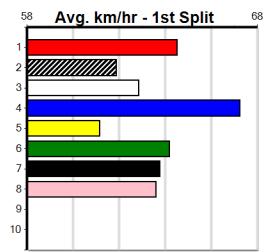

PITSTOP MOWER REPAIRS (1-2 WINS)

3
Distance: 350m, Race Type: Tier 3 - Restricted Win, Total Prizemoney: $1,530
1st: $1,000, 2nd: $320, 3rd: $160, 4th: $50

11:22AM

(VIC time)

Watchdog Tips: ☐ ☐ ☐ ☐ ☐ **Bet:** ☐

1 CAUSING RUBBLE [7]
BEW Dog Apr-22 Sire: AUSSIE INFRARED Dam: SPEEDY BOSS
Owner(s): Barney Rubble syndicate (SYN), J Gordon, G Rudd, J Markham, W Telford, D Erdman
Trainer: Julia Creed (Graytown)
Winning Distances: < 300m (0) 300 - 399m (1) 400 - 499m (0) 500 - 599m (0) 600 - 699m (0) > 700m (0)
Winning Weights: 28.9(1)

Box	1st	2nd	3rd	4th	5th	6th	7th	8th
1		1			2			
2			1		1			
3		1						
4	1				1			
5			2			1		1
6					1			1
7			1	1		1		1
8		1	1					

Last 3 wins NOT included above

Box	1st	2nd	3rd	4th	5th	6th	7th	8th					
1st (4)	28.9	390	WBL	R3	26-Mar-24	22.56	22.28	1.25L SAINT RAINE (22.65)	M/11	SW	8.67	$3.10	M

Prize Best Starts Trk/Dts APM: $3475.00 FSH 22-1-3-5 0-0-0-0 1862

2 INWARD HARMONY [7]
WBK Bitch Mar-21 Sire: DELIVER Dam: URANA VEE EIGHT
Owner(s): colmarskano (SYN), C Baker, M Abela, K Abela
Trainer: Colin Baker (Lara)
Winning Distances: < 300m (0) 300 - 399m (0) 400 - 499m (1) 500 - 599m (0) 600 - 699m (0) > 700m (0)
Winning Weights: 27.6(1)

Box	1st	2nd	3rd	4th	5th	6th	7th	8th
1			1	3		3		
2					1			
3	1			1			1	1
4			2					2
5				1				2
6						1		
7				1				2
8		1	1				1	1

Last 3 wins NOT included above

Box	1st	2nd	3rd	4th	5th	6th	7th	8th					
1st (3)	27.6	400	GEL	R1	30-Oct-23	23.54	22.60	1.25L PERFECT STRANGER	S/32		8.92	$10.00	M

Prize Best Starts Trk/Dts APM: $2395.00 FSH 28-1-1-4 0-0-0-0 974

3 JOHNNIE BLUE [7]
BEBD Dog May-22 Sire: WHISKEY RIOT Dam: DEADLY BASILISA
Owner(s): Reynolds Cram (SYN), C Reynolds, B Cram
Trainer: Chris Reynolds (Little River)
Winning Distances: < 300m (0) 300 - 399m (0) 400 - 499m (1) 500 - 599m (0) 600 - 699m (0) > 700m (0)
Winning Weights: 28.6(1)

Box	1st	2nd	3rd	4th	5th	6th	7th	8th
1						2		
2				1				
3					1			
4				1				2
5				1				
6								
7	1							1
8						1	1	

Last 3 wins NOT included above

Box	1st	2nd	3rd	4th	5th	6th	7th	8th					
1st (7)	28.6	400	GEL	R1	25-Mar-24	23.35	22.68	0.50L SOHO BUSTLIN' BY (23.38)	Q/22		8.89	$5.20	M

Prize Best Starts Trk/Dts APM: $1830.00 FSTD 11-1-0-0 0-0-0-0 1158

4 STURGIS [7]
BD Dog Mar-22 Sire: FERAL FRANKY Dam: MANNERS MATTER
Owner(s): D Winter
Trainer: Debra Winter (Drouin)
Winning Distances: < 300m (0) 300 - 399m (1) 400 - 499m (0) 500 - 599m (0) 600 - 699m (0) > 700m (0)
Winning Weights: 31.3(1)

Box	1st	2nd	3rd	4th	5th	6th	7th	8th
1					2			
2	1	1	1		1	1		
3		2						
4					1	1	1	
5					1			
6			3	1		1		
7						2		
8		1	1				1	

Last 3 wins NOT included above

Box	1st	2nd	3rd	4th	5th	6th	7th	8th					
1st (2)	31.3	300	HVL	R2	21-Feb-24	17.11	16.71	0.25L KID GEORGE (17.12)	M/1		3.93	$2.70	M

Prize Best Starts Trk/Dts APM: $4615.00 NBT 26-1-4-6 6-0-1-4 2376

5 MR. DRIFTER [7]
BK Dog Apr-21 Sire: FLYNN Dam: LADY PROFIT
Owner(s): E McGovern
Trainer: Jessica McGovern (Rosedale)
Winning Distances: < 300m (0) 300 - 399m (0) 400 - 499m (1) 500 - 599m (0) 600 - 699m (0) > 700m (0)
Winning Weights: 29.3(1)

Box	1st	2nd	3rd	4th	5th	6th	7th	8th
1							1	2
2				1		1	3	
3				1		1	1	
4					1		1	1
5					1		1	1
6	1						1	1
7		1		1	1	1	1	
8			1	1	1	1		

Last 3 wins NOT included above

Box	1st	2nd	3rd	4th	5th	6th	7th	8th					
1st (6)	29.3	435	SLE	R1	22-May-24	25.40	24.63	0.50L CONNOR FLYNN JET (25.43)	Q/122	SW	5.39	$15.70	M

Prize Best Starts Trk/Dts APM: $1680.00 NBT 28-1-1-1 2-0-0-0 1154