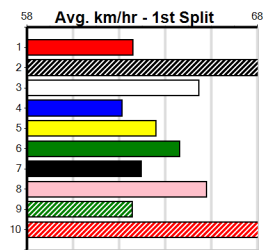

SPORTSBET MAKE IT A MULTI

Distance: 300m, Race Type: Grade 5 T3, Total Prizemoney: $1,530
1st: $1,000, 2nd: $320, 3rd: $160, 4th: $50

Watchdog Tips: [ ] [ ] [ ] [ ] Bet: [ ]

PACIFIC GOLDIE (SA)[5]
F Bitch May-21 Sire: ZAMBORA BROCKIE Dam: EMERLEY EXPRESS
Owner(s): F Bickerton
Winning Distances: < 300m (0) 300 - 399m (7) 400 - 499m (0) 500 - 599m (0) 600 - 699m (0) > 700m (0)
Winning Weights: 28.4(1) 28.9(1) 29.0(2) 29.4(1) 29.6(1) 29.7(1)
Box History table and Prize Best Starts Trk/Dts APM

DEVINE SAL [5]
BD Bitch Sep-20 Sire: ASTON DEE BEE Dam: ZULU MYSTIQUE
Owner(s): P Martin
Winning Distances: < 300m (0) 300 - 399m (4) 400 - 499m (0) 500 - 599m (0) 600 - 699m (0) > 700m (0)
Winning Weights: 25.6(1) 25.7(1) 26.2(1) 26.6(1)
Box History table and Prize Best Starts Trk/Dts APM

SUNDAY SEA (NSW)[5]
BK Bitch Nov-20 Sire: MAGIC SPRITE Dam: MIDNIGHT CARMEN
Owner(s): C Mcmillan
Winning Distances: < 300m (0) 300 - 399m (3) 400 - 499m (1) 500 - 599m (0) 600 - 699m (0) > 700m (0)
Winning Weights: 28.7(1) 28.8(1) 28.9(1) 29.6(1)
Box History table and Prize Best Starts Trk/Dts APM

WHISKEY CHASER [5]
BK Dog Jan-21 Sire: WHISKEY RIOT Dam: SWIFT TIMING
Owner(s): M Hetherton
Winning Distances: < 300m (0) 300 - 399m (1) 400 - 499m (4) 500 - 599m (4) 600 - 699m (0) > 700m (0)
Winning Weights: 28.8(1) 29.3(1) 29.5(2) 29.9(1) 30.0(1) 30.2(1) 30.4(1) 30.8(1)
Box History table and Prize Best Starts Trk/Dts APM

OUR RASCAL [5]
BD Dog Feb-20 Sire: HECTON BALE Dam: RUSTY TOWBAR
Owner(s): H Wetzels
Winning Distances: < 300m (0) 300 - 399m (6) 400 - 499m (0) 500 - 599m (0) 600 - 699m (0) > 700m (0)
Winning Weights: 31.1(2) 31.3(1) 31.4(1) 31.5(2)
Box History table and Prize Best Starts Trk/Dts APM

1

2

3

4

5