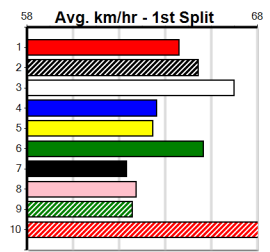

Distance: 300m, Race Type: Grade 5 T3, Total Prizemoney: $1,530
1st: $1,000, 2nd: $320, 3rd: $160, 4th: $50

Watchdog Tips: [ ] [ ] [ ] [ ] [ ] Bet: [ ]

1

FIREBIRD FLYER [5]
RF Bitch Apr-21 Sire: **ORSON ALLEN** Dam: **COME ON CHARLIZE**
Owner(s): **T Gottsche** Trainer: **Trevor Gottsche (Healesville)**
ENG HVL 2024-07-10
Winning Distances: < 300m (0) 300 - 399m (3) 400 - 499m (0) 500 - 599m (0) 600 - 699m (0) > 700m (0)
Winning Weights: 24.7(1) 25.1(1) 25.5(1)

Bx	1st	2nd	3rd	4th	5th	6th	7th	8th
1	1	1	4	2	1			
2					1	2		1
3	1	1		1			1	
4	1			2				1
5		1	1	3				1
6		4			1			1
7		1		3		3		1
8	1	1		3		1		1

Prize Best Starts Trk/Dts APM: $11705.00 NBT 47-3-9-1 4-0-0-0 1938

2

PENNY BLUE DEMON [5]
BE Dog Feb-22 Sire: **FERNANDO BALE** Dam: **MY DEWANA PENNY**
Owner(s): **C Armstrong** Trainer: **Chris Armstrong (Hoppers Crossi)**
Winning Distances: < 300m (0) 300 - 399m (4) 400 - 499m (3) 500 - 599m (0) 600 - 699m (0) > 700m (0)
Winning Weights: 26.9(1) 27.6(1) 28.0(1) 28.5(1) 29.0(1) 29.1(1) 29.6(1)

Bx	1st	2nd	3rd	4th	5th	6th	7th	8th
1	1	1			2	1		1
2			1	1	2	1	1	1
3	1	1				1	1	3
4	1		2	1				
5	1				1	3		1
6	1	1						1
7		1	2			1		1
8	2		1					1

Prize Best Starts Trk/Dts APM: $10570.00 16.83(6)-24/1/24 42-7-4-6 13-1-1-1 5342

3

MIGHTY INNINGS [5]
F Dog Sep-21 Sire: **BARCIA BALE** Dam: **MISS INNINGS**
Owner(s): **Quill Langton (SYN), A Langton, J Quill** Trainer: **David Bottrell (Belgrave)**
Winning Distances: < 300m (0) 300 - 399m (9) 400 - 499m (1) 500 - 599m (0) 600 - 699m (0) > 700m (0)
Winning Weights: 35.2(1) 35.3(1) 35.4(2) 35.5(1) 35.6(1) 35.7(1) 35.8(1) 35.9(1) 36.2(1)

Bx	1st	2nd	3rd	4th	5th	6th	7th	8th
1	1	1			1			1
2	1				1			1
3	2	1			2	1		2
4	1	1	1	2	1			1
5	1	1			1	2	1	1
6	2		1			1	2	1
7		1	1	1	1	2	2	2
8	2		3	1				

Prize Best Starts Trk/Dts APM: $14010.00 16.77(1)-14/1/24 49-10-3-6 22-6-2-6 5512

4

ON THE MINT [5]
BDW Dog Feb-21 Sire: **FERNANDO BALE** Dam: **MISS VANE**
Owner(s): **B Stephens** Trainer: **Susan Richards (Devon Meadows)**
Winning Distances: < 300m (0) 300 - 399m (7) 400 - 499m (1) 500 - 599m (0) 600 - 699m (0) > 700m (0)
Winning Weights: 32.8(1) 33.4(1) 34.0(1) 34.3(1) 34.9(1) 35.0(1) 35.3(1) 35.7(1)

Bx	1st	2nd	3rd	4th	5th	6th	7th	8th
1	2	1	1	1	1			1
2	1	1	1	2	1			
3	2	2	2	1	2	1		
4	1	2	1	2	2	1		
5		1	2	1	1			1
6			3	1	1	1		
7				2	1			3
8	2	1	1	2	3	2		1

Prize Best Starts Trk/Dts APM: $14045.00 16.83(3)-13/12/23 59-8-2-11 27-6-2-9 3898

5

LOYALTY CARD [5]
BK Dog Jun-21 Sire: **HASTEN SLOWLY** Dam: **FOREVER MERRY**
Owner(s): **B Grant** Trainer: **Margery Quick (Haddon)**
Winning Distances: < 300m (0) 300 - 399m (5) 400 - 499m (1) 500 - 599m (0) 600 - 699m (0) > 700m (0)
Winning Weights: 31.4(1) 31.5(2) 31.7(1) 32.1(1) 32.9(1)

Bx	1st	2nd	3rd	4th	5th	6th	7th	8th
1	3		1	1			1	2
2	1	1	2					1
3			1		1			
4	1			1	1		2	1
5		1		1	1	1		1
6		2			1	2		
7	1				2	1	1	2
8		1						1

Prize Best Starts Trk/Dts APM: $9335.00 NBT 40-6-5-4 4-0-2-0 2878