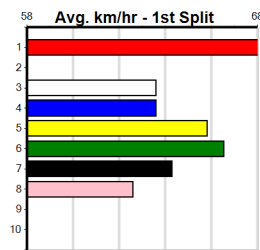

OUTER EAST FOOTBALL NETBALL COMP

Distance: 300m, Race Type: Tier 3 - Grade 6, Total Prizemoney: $1,530
1st: $1,000, 2nd: $320, 3rd: $160, 4th: $50

Watchdog Tips: [ ] [ ] [ ] [ ] [ ] Bet: [ ]

Form Box Wgt Dist Track Date Time BON Margin 1st/2nd (Time) PIR Checked Comment W/R Split 1 S/P Grade

ZOOM CALL (SA)[6]
BK Dog Jan-21 Sire: AUSSIE INFRARED Dam: PRECIOUS DESTINI
Owner(s): M Denovan
Winning Distances: < 300m (0) 300 - 399m (2) 400 - 499m (0) 500 - 599m (0) 600 - 699m (0) > 700m (0)
Winning Weights: 30.3(1) 30.9(1)
4th (3) 30.2 300 HVL R3 04-Feb-24 16.90 16.34 5.00L ASTON CAYENNE (16.55) Q/1 . . . 3.84 $39.50 X67
5th (6) 30.0 350 HVL R1 11-Feb-24 19.94 19.10 8.50L DR. QUEENIE (19.36) M/1 . . . 6.62 $7.70 X67
7th (4) 30.2 300 HVL R10 27-Feb-24 17.51 16.59 14.00 TROPIC MAN (16.59) M/5 . . . 3.93 $35.00 7
8th (2) 30.4 300 HVL R3 03-Mar-24 17.34 16.66 4.75L THAI BUTTERFLY (17.01) M/8 . . SW . 4.11 $51.50 X67
6th (4) 30.8 300 HVL R4 03-May-24 17.49 16.90 5.50L BLUE CHINCHILLA (17.12) M/5 . . W 4.07 $18.00 T3-7
5th (6) 31.0 300 HVL R2 31-May-24 17.10 16.66 1.00L GARY KNEW IT (17.03) Q/2 . . . 3.98 $13.10 T3-7
2nd (6) 31.1 300 HVL R10 14-Jun-24 17.03 16.83 0.50L WALTZING BLAZE (17.01) M/4 . . SW . 4.03 $7.50 T3-7
1st (8) 30.9 300 HVL R3 28-Jun-24 16.98 16.68 0.25L HUDSON FLYER (16.99) Q/1 . . . 3.89 $4.60 T3-7
Last 3 wins NOT included above
1st (4) 30.3 300 HVL R1 22-Dec-23 17.33 16.86 1.00L INTER BEAST BOY (17.40) Q/1 . . VO . 3.97 $4.00 T3-M

Box History table with columns Bx, 1st, 2nd, 3rd, 4th, 5th, 6th, 7th, 8th and Prize Best Starts Trk/Dts APM

DEVIL IN ME [6]
BK Bitch Mar-22 Sire: MY REDEEMER Dam: STAR ANISE
Owner(s): K King
Winning Distances: < 300m (0) 300 - 399m (2) 400 - 499m (0) 500 - 599m (0) 600 - 699m (0) > 700m (0)
Winning Weights: 30.0(1) 30.1(1)
3rd (7) 30.0 300 HVL R1 15-Mar-24 17.26 16.83 4.00L BLUE CHINCHILLA (16.99) M/6 . . . 4.03 $9.00 T3-M
1st (4) 30.1 350 TRA R1 20-Mar-24 20.47 20.19 1.5L MR. DRIFTER (20.56) Q/11 . . . 6.72 $4.50 M
5th (8) 30.2 350 TRA R3 25-Mar-24 20.77 19.90 4.25L INTER BLACK FIRE (20.47) M/43 . . . 6.83 $4.90 7
1st (5) 30.0 350 TRA R3 01-Apr-24 20.25 19.91 2.25L SOUTHERN LAW (20.41) M/11 . . . 6.66 $6.20 T3-RW
3rd (2) 29.9 350 TRA R9 08-Apr-24 20.46 20.08 0.75L ARABIAN PRINCESS (20.41) M/22 . . SW . 6.77 $1.30 T3-RW
2nd (5) 30.0 350 TRA R3 15-Apr-24 20.42 19.87 8.00L WHIZZER (19.87) M/52 . . . 6.84 $2.10 6G
2nd (4) 30.0 350 TRA R9 22-Apr-24 20.21 19.86 1.5L INTER BLACK FIRE (20.11) M/22 . . . 6.70 $3.00 T3-6
4th (2) 30.1 300 HVL R3 24-May-24 17.35 16.86 4.50L BLUE CHINCHILLA (17.03) M/3 . . . 4.06 $17.40 T3-6
Last 3 wins NOT included above

Box History table with columns Bx, 1st, 2nd, 3rd, 4th, 5th, 6th, 7th, 8th and Prize Best Starts Trk/Dts APM