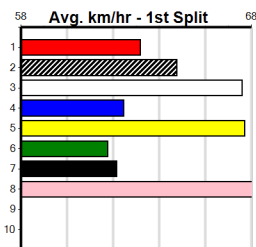

JVDM GREEN LIGHT ON PODCAST

9

1:27PM

(VIC time)

Distance: 350m, Race Type: Tier 3 - Grade 6, Total Prizemoney: $1,530
1st: $1,000, 2nd: $320, 3rd: $160, 4th: $50

Watchdog Tips: [ ] [ ] [ ] [ ] [ ] Bet: [ ]

WHATEVER HE SAID [6]
BE Dog Feb-22 Sire: MY REDEEMER Dam: WHATEVER I WANT
Owner(s): W Sutcliffe
Trainer: Patrick Furci (Maribrnong)
Winning Distances: < 300m (0) 300 - 399m (0) 400 - 499m (2) 500 - 599m (0) 600 - 699m (0) > 700m (0)
Winning Weights: 31.5(1) 31.7(1)
Table with columns: Rank, Dog, Weight, Sex, Date, Time, BON, Margin, 1st/2nd (Time), PIR, Checked, Comment, W/R, Split 1, S/P, Grade.

Box History table for WHATEVER HE SAID [6] with columns Bx, 1st, 2nd, 3rd, 4th, 5th, 6th, 7th, 8th and Prize Best Starts, Trk/Dts, APM.

GO GIZMO GO [6]
BK Bitch Jun-21 Sire: GET IT GIZMO Dam: ZIPPING LYRIC
Owner(s): K Howat
Trainer: Kenneth Howat (Plumpton)
Winning Distances: < 300m (0) 300 - 399m (0) 400 - 499m (2) 500 - 599m (0) 600 - 699m (0) > 700m (0)
Winning Weights: 24.6(1) 25.6(1)
Table with columns: Rank, Dog, Weight, Sex, Date, Time, BON, Margin, 1st/2nd (Time), PIR, Checked, Comment, W/R, Split 1, S/P, Grade.

Box History table for GO GIZMO GO [6] with columns Bx, 1st, 2nd, 3rd, 4th, 5th, 6th, 7th, 8th and Prize Best Starts, Trk/Dts, APM.

MIKE ANGELO ZEAL [6]
BK Dog Jun-22 Sire: SUPERIOR PANAMA Dam: ZEAL SENSATION
Owner(s): Real zeal (SYN), M Tabb, J Whittle, S Tabb, W Whittle, M Brown
Trainer: Kathrynne Tabb (Lara) ENG HVL 2024-07-10
Winning Distances: < 300m (0) 300 - 399m (2) 400 - 499m (0) 500 - 599m (0) 600 - 699m (0) > 700m (0)
Winning Weights: 31.3(1) 31.7(1)
Table with columns: Rank, Dog, Weight, Sex, Date, Time, BON, Margin, 1st/2nd (Time), PIR, Checked, Comment, W/R, Split 1, S/P, Grade.

Box History table for MIKE ANGELO ZEAL [6] with columns Bx, 1st, 2nd, 3rd, 4th, 5th, 6th, 7th, 8th and Prize Best Starts, Trk/Dts, APM.

MAD KEV [6]
BK Dog May-22 Sire: SUPERIOR PANAMA Dam: BLAZIN' REGGIE
Owner(s): V Johnson
Trainer: Gerry Orr (Newborough)
Winning Distances: < 300m (0) 300 - 399m (0) 400 - 499m (1) 500 - 599m (1) 600 - 699m (0) > 700m (0)
Winning Weights: 30.4(1) 31.2(1)
Table with columns: Rank, Dog, Weight, Sex, Date, Time, BON, Margin, 1st/2nd (Time), PIR, Checked, Comment, W/R, Split 1, S/P, Grade.

Box History table for MAD KEV [6] with columns Bx, 1st, 2nd, 3rd, 4th, 5th, 6th, 7th, 8th and Prize Best Starts, Trk/Dts, APM.

MY BOY TED [6]
RF Dog Feb-22 Sire: HOUDINI BOY Dam: IT'S A JEWEL
Owner(s): K Norton
Trainer: Kylie Norton (Craigieburn)
Winning Distances: < 300m (0) 300 - 399m (2) 400 - 499m (0) 500 - 599m (0) 600 - 699m (0) > 700m (0)
Winning Weights: 35.0(1) 35.1(1)
Table with columns: Rank, Dog, Weight, Sex, Date, Time, BON, Margin, 1st/2nd (Time), PIR, Checked, Comment, W/R, Split 1, S/P, Grade.

Box History table for MY BOY TED [6] with columns Bx, 1st, 2nd, 3rd, 4th, 5th, 6th, 7th, 8th and Prize Best Starts, Trk/Dts, APM.