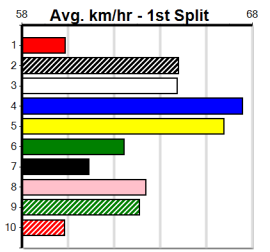

Watchdog Tips: [ ] [ ] [ ] [ ] Bet: [ ]

1 SPELLCASTER [7]
BK Bitch Jun-21 Sire: SHIMA SHINE Dam: DESIREE DANCER
Owner(s): C Baker
Winning Distances: < 300m (0) 300 - 399m (1) 400 - 499m (0) 500 - 599m (0) 600 - 699m (0) > 700m (0)
Winning Weights: 27.7(1)
6th (4) 27.8 300 HVL R9 11-Jan-24 17.52 16.88 5.50L ANGRY FRANKY (17.16) M/6 4.14 $16.00 7
7th (6) 27.7 300 HVL R3 21-Jan-24 17.42 16.57 7.00L ELK (16.94) M/6 4.05 $98.40 X67
5th (7) 27.5 300 HVL R4 31-Jan-24 17.40 16.87 4.00L LAKEVIEW JACK (17.13) S/7 4.07 $67.20 7
3rd (1) 27.6 300 HVL R3 02-Feb-24 17.27 16.90 2.50L DUSK TILL DAWN (17.10) M/3 3.96 $48.70 T3-7
5th (4) 27.1 300 HVL R4 07-Feb-24 17.59 16.96 7.50L CAL'S SENSATION (17.09) M/3 3.95 $18.20 7
4th (7) 27.1 300 HVL R2 23-Feb-24 17.39 16.85 4.50L WALTER WALRUS (17.09) M/2 3.94 $51.80 T3-7
8th (2) 26.9 390 BAL R9 21-Mar-24 23.30 22.01 14.00 ARTORIAS BALE (22.39) S/54 8.89 $42.90 7
7th (7) 25.5 350 TRA R9 03-Jun-24 21.45 20.25 15.00 INTER TERRA (20.44) S/77 7.12 $82.80 X67

Last 3 wins NOT included above
1st (2) 27.7 300 HVL R2 05-Jan-24 17.23 16.79 1.25L DASH ABOUT (17.31) S/4 4.03 $33.40 T3-M

Trainer: Colin Baker (Lara)

Box History

Bx	1st	2nd	3rd	4th	5th	6th	7th	8th
1								
2	1			1	2	1		3
3							1	
4				1	1	1	1	1
5							1	3
6				1	1	1	2	
7				1	2		1	1
8						1		

Prize Best Starts Trk/Dts APM $1450.00 17.23(2)-5/1/24 31-1-0-1 10-1-0-1 332

2 STORM SENSATION [7]
F Dog Apr-22 Sire: ORSON ALLEN Dam: ORIENTAL JADE
Owner(s): R Trueman
Winning Distances: < 300m (0) 300 - 399m (1) 400 - 499m (0) 500 - 599m (0) 600 - 699m (0) > 700m (0)
Winning Weights: 33.5(1)
2nd (2) 33.9 300 HVL R1 01-Dec-23 17.13 16.80 0.10L ABSOLUTE COOPER (17.12) M/3 3.96 $3.70 T3-M
1st (7) 33.5 390 SHP R2 07-Dec-23 22.39 22.14 0.50L MR. FERGUSON (22.42) M/11 8.48 $5.80 T3-M
2nd (6) 33.2 350 HVL R6 13-Dec-23 19.59 19.19 0.25L DROOPY'S BREW (19.58) M/1 6.66 $3.00 X67
5th (6) 33.2 390 SHP R3 18-Dec-23 22.62 21.53 12.00 ASTON HORNET (21.83) M/55 8.88 $33.80 RWH
3rd (8) 33.0 425 BEN R3 12-Jan-24 24.42 23.52 6.00L WEDLOCK (24.01) M/122 6.60 $9.80 7
7th (1) 33.2 425 BEN R3 19-Jan-24 24.80 23.91 9.00L KRACKEN HOOK (24.19) M/556 6.62 $30.10 X67
8th (2) 33.0 300 HVL R3 04-Feb-24 16.94 16.34 6.00L ASTON CAYENNE (16.55) M/2 3.86 $13.30 X67
8th (3) 33.0 300 HVL R9 18-Feb-24 17.17 16.50 9.00L MINH GEORGY (16.57) M/1 3.88 $15.50 X67

Last 3 wins NOT included above

Trainer: Gavin Gledhill (Coomboona)

Box History

Bx	1st	2nd	3rd	4th	5th	6th	7th	8th
1			1	1				1
2		1						1
3								1
4			1					
5							1	
6		1			1		1	
7	1					1		
8			1					

Prize Best Starts Trk/Dts APM $3350.00 NBT 14-1-2-3 3-0-1-0 730