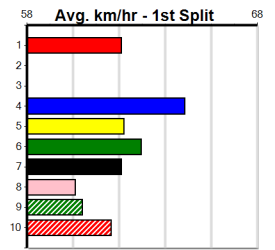

Watchdog Tips:

Bet:

Form Box	Wgt	Dist	Track	Date	Time	BON	Margin	1st/2nd (Time)	PIR	Checked	Comment	WR	Split 1	S/P	Grade

MY BLAZE [M]

BK Bitch **Nov-20** Sire: MY REDEEMER Dam: SHIMA BLAZE
Owner(s): E Cortese Trainer: Ebony Cortese (Devon Meadows)
Winning Distances: < 300m (0) 300 - 399m (0) 400 - 499m (0) 500 - 599m (0) 600 - 699m (0) > 700m (0)
Winning Weights:

2nd (3)	27.8	400	WGL	R1	09-May-24	23.49	23.16	3.5L BELLA STELLA (23.25)	M/43				8.74	$11.70	M
2nd (2)	27.9	400	WGL	R2	16-May-24	23.30	22.71	1.00L MAD KEV (23.24)	M/22				8.67	$4.80	T3-M
3rd (7)	27.6	400	WGL	R1	21-May-24	23.51	22.56	6.50L RED ED (23.06)	M/33				8.82	$17.90	M
5th (1)	27.6	400	GEL	R1	25-May-24	23.10	22.40	4.50L OWNED BY CLOWNS (22.80)	M/55				8.85	$19.10	M
5th (1)	27.7	400	WGL	R1	04-Jun-24	23.30	22.82	2.50L PARUMBA RUMBA (23.14)	M/64				8.84	$6.70	T3-M
8th (5)	27.1	460	WGL	R3	13-Jun-24	27.64	26.03	17.00 WARRIOR SAL (26.46)	M/678				6.87	$4.30	M
8th (6)	27.1	460	WGL	R2	18-Jun-24	27.16	25.51	17.00 REALITY IS (25.97)	M/887				6.94	$53.80	M
8th (6)	26.3	300	HVL	R2	05-Jul-24	17.76	16.98	8.50L FLYING BESSIE (17.20)	M/8				4.21	$12.50	T3-M

Last 3 wins NOT included above

Bx	1st	2nd	3rd	4th	5th	6th	7th	8th
1	1	1	1	1	3	1		
2		1						
3					2			
4								
5								1
6		2			1			3
7			1					
8					2			1

Prize					$2500.00			
Best					NBT			
Starts					22-0-5-2			
Trk/Dts					2-0-1-0			
APM					770			

WHISKEY SPLASH [M]

WBK Bitch **Apr-21** Sire: WHISKEY RIOT Dam: LEKTRA MISS
Owner(s): J Belsham Trainer: Damien Belsham (Longwarry)
Winning Distances: < 300m (0) 300 - 399m (0) 400 - 499m (0) 500 - 599m (0) 600 - 699m (0) > 700m (0)
Winning Weights:

7th (8)	24.0	350	TRA	R4	26-Feb-24	20.78	19.99	12.00 ZIVA BALE (20.01)	Q/12				6.72	$8.40	M
6th (5)	23.9	300	HVL	R2	08-Mar-24	17.42	16.71	2.25L WARDAN JILUNGIN (17.28)	M/1				3.91	$8.80	T3-M
8th (6)	24.2	350	TRA	R1	06-May-24	21.35	19.51	12.00 BRAEMAR JESSIE (20.53)	Q/26		VO		6.73	$28.60	T3-M
3rd (5)	24.6	300	HVL	R1	24-May-24	17.90	16.86	6.50L ORIENTAL OPAL (17.45)	M/1				4.05	$22.40	T3-M
6th (8)	24.7	300	HVL	R1	31-May-24	17.49	16.66	6.00L ZIPPI MUSTANG (17.09)	M/2				4.05	$15.30	T3-M
6th (3)	24.5	300	HVL	R1	21-Jun-24	17.78	16.81	7.00L DISCO GIZMO (17.32)	M/3				4.12	$27.50	T3-M
6th (3)	24.2	300	HVL	R1	01-Jul-24	17.70	16.87	8.50L RAGING ELSA (17.11)	M/2				4.01	$63.60	T3-M
3rd (3)	24.3	350	TRA	R1	08-Jul-24	20.36	19.86	1.5L VIC ROSE (20.25)	Q/11				6.67	$13.20	M

Last 3 wins NOT included above

Bx	1st	2nd	3rd	4th	5th	6th	7th	8th
1		1						1
2								
3		1	1			2		
4								
5			1			1	1	2
6								3
7				1			1	
8	1	1				2	2	1

Prize					$1810.00			
Best					NBT			
Starts					25-0-3-5			
Trk/Dts					8-0-1-1			
APM					596