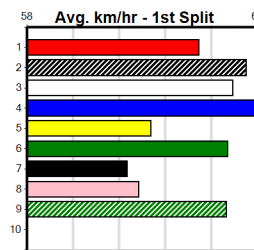

Watchdog Tips:

Bet:

Form Box	Wgt	Dist	Track	Date	Time	BON	Margin	1st/2nd (Time)	PIR	Checked	Comment	WR	Split 1	S/P	Grade

LUNA BEAUTY [5]
BK Bitch Dec-21 Sire: ALLEN DEED Dam: BLACK MUSTANG
Owner(s): J Porter Trainer: David Pryse (Benloch)
Winning Distances: < 300m (0) 300 - 399m (1) 400 - 499m (2) 500 - 599m (0) 600 - 699m (0) > 700m (0)
Winning Weights: 27.2(1) 27.8(1) 27.9(1)

7th (3)	28.0	400	GEL	R9	16-Jan-24	23.17	22.30	10.00 SHERICKA (22.50)	M/67	.	.	.	8.74	$56.50	7
4th (7)	27.9	300	HVL	R3	19-Jan-24	17.25	16.85	3.75L GET A GRIP (17.01)	M/8	.	.	.	4.08	$25.50	T3-7
3rd (5)	28.0	350	HVL	R4	10-May-24	20.03	19.66	1.75L CLOSED DOOR (19.91)	M/6	.	.	.	6.83	$9.90	T3-7
1st (5)	27.9	350	HVL	R9	17-May-24	19.85	19.45	1.25L BALDO (19.92)	Q/1	.	.	.	6.67	$3.20	T3-7
2nd (8)	27.8	350	HVL	R5	24-May-24	19.87	19.42	0.10L CALM THE STORM (19.87)	Q/1	.	.	.	6.65	$9.30	T3-RW
1st (1)	27.8	425	BEN	R9	29-May-24	24.33	24.04	0.25L ALWAYS MIA (24.34)	M/211	.	.	.	6.68	$6.50	T3-6
4th (8)	27.7	450	SHP	R8	06-Jun-24	26.02	25.52	7.50L KRAKEN DEMON (25.52)	S/533	.	.	.	6.77	$14.50	T3-5
6th (1)	28.0	450	BAL	R8	16-Jun-24	26.12	25.67	3.25L BOOT A DREAM (25.90)	M/563	.	.	.	6.83	$13.20	T3-5

Last 3 wins NOT included above

1st (5)	27.2	460	GEL	R4	09-Dec-23	26.51	26.02	3.25L GROOVEBIRD (26.73)	Q/111	.	SW	.	6.66	$35.60	M

Prize Best Starts Trk/Dts APM: $6465.00, 19.85(5)-17/5/24, 24-3-5-3, 9-1-2-1, 2804

ELSIE DREAMING [5]
WBK Bitch Oct-21 Sire: FERNANDO BALE Dam: JEBRYNAH GREEN
Owner(s): SAUNDERS CLAN (SYN), D Saunders, B Saunders, W Saunders, G Saunders Trainer: Gail Saunders (Somerville)
Winning Distances: < 300m (0) 300 - 399m (7) 400 - 499m (1) 500 - 599m (0) 600 - 699m (0) > 700m (0)
Winning Weights: 24.8(1) 25.0(2) 25.1(2) 25.2(1) 25.3(1) 25.5(1)

1st (5)	25.1	350	HVL	R6	06-May-24	19.70	19.70	3.00L SHE'S VERSACE (19.90)	Q/1	.	.	.	6.60	$2.40	5
1st (4)	25.2	350	HVL	R8	10-May-24	19.82	19.66	0.75L SAPPHIRE SPEED (19.86)	Q/1	.	.	.	6.62	$10.10	T3-5
7th (7)	25.2	350	HVL	R7	19-May-24	20.34	19.28	9.50L SODA HELEN (19.70)	M/5	.	.	.	6.72	$31.20	5H
4th (7)	25.3	350	HVL	R10	26-May-24	19.90	18.89	7.50L OUNCE OF LUCK (19.39)	Q/4	.	.	.	6.67	$19.70	5
8th (5)	25.0	350	HVL	R6	02-Jun-24	20.17	19.24	10.00 HARD ON ME (19.47)	M/3	.	.	.	6.67	$32.60	5
6th (8)	24.8	350	HVL	R8	14-Jun-24	19.95	19.40	8.00L CRACKERJACK JET (19.40)	M/8	.	.	.	6.81	$17.50	T3-5
1st (1)	24.8	350	HVL	R7	01-Jul-24	19.72	19.65	1.5L FULL GLAMOUR (19.83)	M/1	.	.	.	6.62	$9.20	T3-5
7th (3)	25.0	350	HVL	R9	07-Jul-24	19.92	19.16	4.00L REAR VIEW MIRROR (19.64)	M/6	.	.	.	6.73	$22.90	5

Last 3 wins NOT included above

1st (7)	25.1	350	HVL	R7	19-Jan-24	19.74	19.66	0.25L QUEEN MAGGIE (19.76)	M/1	.	.	.	6.56	$3.80	T3-RW
1st (4)	25.0	400	WGL	R5	28-Mar-24	23.03	22.84	1.5L YOU'RE IN LUCK (23.13)	M/11	.	.	.	8.49	$5.60	T3-5
1st (3)	25.5	350	HVL	R7	03-May-24	19.66	19.59	1.75L GET A GRIP (19.78)	Q/1	.	.	.	6.51	$20.00	T3-RW

Prize Best Starts Trk/Dts APM: $10365.00, 19.62(4)-8/12/23, 40-8-5-3, 29-7-4-2, 4962