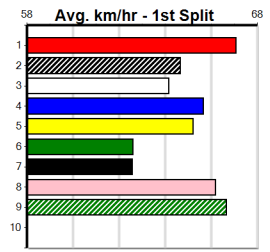

10 * NO RESERVE *****

Sire: Dam: Trainer:

Owner(s):
Winning Distances: < 300m (0) 300 - 399m (0) 400 - 499m (0) 500 - 599m (0) 600 - 699m (0) > 700m (0)
Winning Weights:

Box History

MR HUMMER LIMOS

Distance: 350m, Race Type: Grade 5 T3, Total Prizemoney: \$1,530
1st: \$1,000, 2nd: \$320, 3rd: \$160, 4th: \$50