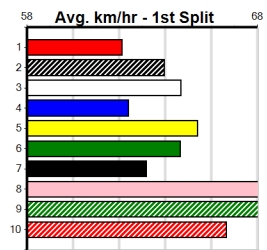

DOWNLOAD THE WATCHDOG APP

Distance: 300m, Race Type: Grade 5 T3, Total Prizemoney: $1,530
1st: $1,000, 2nd: $320, 3rd: $160, 4th: $50

Watchdog Tips:

Bet:

Table with columns: Form Box, Wgt, Dist, Track, Date, Time, BON, Margin, 1st/2nd (Time), PIR, Checked, Comment, WR, Split 1, S/P, Grade

Race 1: FURIOUS ANGEL [5]. Includes owner (S Lithgow), sire (FERNANDO BALE), dam (KOUTA AND CREAM), and a detailed box history table.

Race 2: KAORI [5]. Includes owner (C Knott), sire (MAGIC SPRITE), dam (OSAKALAKA), and a detailed box history table.

Race 3: CLARK [5]. Includes owner (P Hofman), sire (BERNARDO), dam (CHAMPAGNE LUXE), and a detailed box history table.

Race 4: TARYN'S BLUE [5]. Includes owner (Y Andrews), sire (NOLEN), dam (MUZA'S ANGEL), and a detailed box history table.

Race 5: MORAIN BALOO [5]. Includes owner (J Clarke), sire (RAW ABILITY), dam (STRONGBETH), and a detailed box history table.