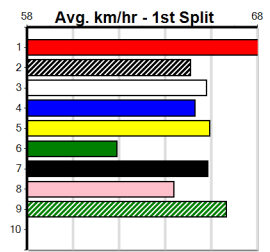

HEALESVILLE FOOTBALL NETBALL CLUB

Distance: 350m, Race Type: Grade 5 T3, Total Prizemoney: $1,530
1st: $1,000, 2nd: $320, 3rd: $160, 4th: $50

Watchdog Tips:

Bet:

Table with columns: Form Box, Wgt, Dist, Track, Date, Time, BON, Margin, 1st/2nd (Time), PIR, Checked, Comment, WR, Split 1, S/P, Grade

MYSTIC LOVE (QLD)[5]
WBD Bitch Sep-20
Sire: FERNANDO BALE Dam: GIVE IT SOME
Trainer: Billy Galea (Rockbank)
Winning Distances: < 300m (0) 300 - 399m (11) 400 - 499m (0) 500 - 599m (0) 600 - 699m (0) > 700m (0)
Winning Weights: 24.6(1) 24.8(1) 24.9(2) 25.0(2) 25.1(2) 25.4(1) 25.5(2)
Box History table and Prize Best Starts table included.

SAPPHIRE SPEED [5]
BE Dog Feb-21
Sire: BERNARDO Dam: FERNANDO'S ANGEL
Trainer: Maxwell Williams (Pakenham)
Winning Distances: < 300m (0) 300 - 399m (2) 400 - 499m (4) 500 - 599m (1) 600 - 699m (0) > 700m (0)
Winning Weights: 29.4(1) 29.6(2) 29.7(1) 29.8(1) 30.1(1) 30.2(1)
Box History table and Prize Best Starts table included.

COLD THAT NIGHT [5]
BK Dog Oct-20
Sire: ZAMBORA BROCKIE Dam: MY AMERICAN GIRL
Trainer: Ian Beattie (Laceyby)
Winning Distances: < 300m (0) 300 - 399m (3) 400 - 499m (5) 500 - 599m (0) 600 - 699m (0) > 700m (0)
Winning Weights: 34.7(2) 35.2(1) 35.4(1) 35.5(1) 35.6(1) 35.7(1) 36.3(1)
Box History table and Prize Best Starts table included.

SCARLETT'S GEM (NSW)[5]
BEF Bitch Nov-20
Sire: ZAMBORA BROCKIE Dam: IONA CHAMPION
Trainer: John Mangion (Numurkah)
Winning Distances: < 300m (0) 300 - 399m (0) 400 - 499m (3) 500 - 599m (2) 600 - 699m (0) > 700m (0)
Winning Weights: 24.1(1) 24.6(1) 25.0(1) 25.1(1) 25.3(1)
Box History table and Prize Best Starts table included.

ANGRY FRANKY [5]
BK Bitch Jan-22
Sire: FERAL FRANKY Dam: PHILADELPHIA PIP
Trainer: Steven Collyer (North Coburg)
Winning Distances: < 300m (0) 300 - 399m (3) 400 - 499m (0) 500 - 599m (0) 600 - 699m (0) > 700m (0)
Winning Weights: 27.1(1) 28.3(2)
Box History table and Prize Best Starts table included.