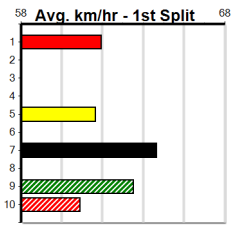

Bendigo

GRV VICBRED MAIDEN HT3

Distance: 425m, Race Type: Maiden Heat, Total Prizemoney: $2,535
1st: $1,680, 2nd: $520, 3rd: $260, 4th: $75

3

4:22PM

(VIC time)

DARRA RUBY (7) has been placed in two of three to date and she is suitably drawn out wide.
PEAKY AVENGER (8) is a well bred type and she is drawn to get every chance on debut.
MEPUNGA PEARL (3) will have plenty of support on debut

Watchdog Tips:

7

8

3

2

Bet:

Win 7