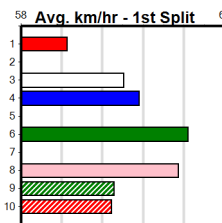

Bendigo

GRV VICBRED MAIDEN HT2

Distance: 425m, Race Type: Maiden Heat, Total Prizemoney: \$2,535

1st: \$1,680, 2nd: \$520, 3rd: \$260, 4th: \$75

2

3:57PM

(VIC time)

MEPUNGA ROCKY (6) was impressive when placed on debut at Warrnambool and he looks suited in this event. BLACK STATESMAN (8) has been placed in three of four and he will be prominent throughout. LUNA MIKADO (4) is showing some promise