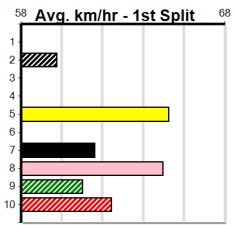

Bendigo

GRV VICBRED MAIDEN HT4

Distance: 425m, Race Type: Maiden Heat, Total Prizemoney: $2,535
1st: $1,680, 2nd: $520, 3rd: $260, 4th: $75

4

4:37PM

(VIC time)

SET TO SIZZLE (8) has continued to get better with every run and he has the speed to cross and lead throughout. ARCHER SWEET (7) has turned in some nice performances to date and he can work into the mix mid race. LUNA'S GIRL (6) is well bred.

Watchdog Tips:

8

7

6

4

Bet:

Win 8

Form	Box	Weight	Dist	Track	Date	Time	BON	Margin	1st/2nd (Time)	PIR	Checked	Comment	W/R	Split 1	S/P	Grade
1																
WHITE HAWK [M] <i>Dam has produced some capable types</i>																
BKW	D				Jul-22	OVER LIMIT										
Trainer: Brian Lock (Eaglehawk) EMERALD CITY $7.50																
Owner(s): B Lock																
<table border="1"> <thead> <tr><th colspan="8">Winning Boxes</th></tr> <tr><th>1</th><th>2</th><th>3</th><th>4</th><th>5</th><th>6</th><th>7</th><th>8</th></tr> </thead> <tbody> <tr><td>Prize</td><td></td><td></td><td></td><td></td><td></td><td></td><td></td></tr> <tr><td>Best</td><td></td><td></td><td></td><td></td><td></td><td></td><td></td></tr> <tr><td>Starts</td><td></td><td></td><td></td><td></td><td></td><td></td><td></td></tr> <tr><td>Trk/Dst</td><td></td><td></td><td></td><td></td><td></td><td></td><td></td></tr> <tr><td>APM</td><td></td><td></td><td></td><td></td><td></td><td></td><td></td></tr> </tbody> </table>																
2																
BAKALI MALIKI [M] <i>Injured on debut, may need more time</i>																
BEF	D				Mar-22	ZIPPING GARTH										
Trainer: Kate Jackson (Kamarooka) COSMIC TILLY $16.00																
Owner(s): K Jackson																
<table border="1"> <thead> <tr><th colspan="8">Winning Boxes</th></tr> <tr><th>1</th><th>2</th><th>3</th><th>4</th><th>5</th><th>6</th><th>7</th><th>8</th></tr> </thead> <tbody> <tr><td>Prize</td><td></td><td></td><td></td><td></td><td></td><td></td><td></td></tr> <tr><td>Best</td><td></td><td></td><td></td><td></td><td></td><td></td><td></td></tr> <tr><td>Starts</td><td></td><td></td><td></td><td></td><td></td><td></td><td></td></tr> <tr><td>Trk/Dst</td><td></td><td></td><td></td><td></td><td></td><td></td><td></td></tr> <tr><td>APM</td><td></td><td></td><td></td><td></td><td></td><td></td><td></td></tr> </tbody> </table>																
3																
RADIATION BAND [M] <i>Well bred, in good hands, may have support</i>																
BK	B				Dec-22	AUSSIE INFRARED										
Trainer: Mark Delbridge (Balliang) IT'S A FRENZY $6.00																
Owner(s): G Black																
<table border="1"> <thead> <tr><th colspan="8">Winning Boxes</th></tr> <tr><th>1</th><th>2</th><th>3</th><th>4</th><th>5</th><th>6</th><th>7</th><th>8</th></tr> </thead> <tbody> <tr><td>Prize</td><td></td><td></td><td></td><td></td><td></td><td></td><td></td></tr> <tr><td>Best</td><td></td><td></td><td></td><td></td><td></td><td></td><td></td></tr> <tr><td>Starts</td><td></td><td></td><td></td><td></td><td></td><td></td><td></td></tr> <tr><td>Trk/Dst</td><td></td><td></td><td></td><td></td><td></td><td></td><td></td></tr> <tr><td>APM</td><td></td><td></td><td></td><td></td><td></td><td></td><td></td></tr> </tbody> </table>																
4																
DYNAMITE DOUG [M] <i>Bred to have early speed, watch betting moves</i>																
BK	D				Nov-22	ASTON RUPEE										
Trainer: Paul Galea (Melton West) SILKY RIOT $8.00																
Owner(s): F Spiteri																
<table border="1"> <thead> <tr><th colspan="8">Winning Boxes</th></tr> <tr><th>1</th><th>2</th><th>3</th><th>4</th><th>5</th><th>6</th><th>7</th><th>8</th></tr> </thead> <tbody> <tr><td>Prize</td><td></td><td></td><td></td><td></td><td></td><td></td><td></td></tr> <tr><td>Best</td><td></td><td></td><td></td><td></td><td></td><td></td><td></td></tr> <tr><td>Starts</td><td></td><td></td><td></td><td></td><td></td><td></td><td></td></tr> <tr><td>Trk/Dst</td><td></td><td></td><td></td><td></td><td></td><td></td><td></td></tr> <tr><td>APM</td><td></td><td></td><td></td><td></td><td></td><td></td><td></td></tr> </tbody> </table>																
5																
KURRACA GAL [M] <i>Soundly beaten when placed on debut, tested</i>																
BK	B				May-22	LOCHINVAR MARLOW										
Trainer: Dale Plier (Fentons Creek) ROCK SINGER $16.00																
Owner(s): D Plier																
<table border="1"> <thead> <tr><th colspan="8">Winning Boxes</th></tr> <tr><th>1</th><th>2</th><th>3</th><th>4</th><th>5</th><th>6</th><th>7</th><th>8</th></tr> </thead> <tbody> <tr><td>Prize</td><td></td><td></td><td></td><td></td><td></td><td></td><td></td></tr> <tr><td>Best</td><td></td><td></td><td></td><td></td><td></td><td></td><td></td></tr> <tr><td>Starts</td><td></td><td></td><td></td><td></td><td></td><td></td><td></td></tr> <tr><td>Trk/Dst</td><td></td><td></td><td></td><td></td><td></td><td></td><td></td></tr> <tr><td>APM</td><td></td><td></td><td></td><td></td><td></td><td></td><td></td></tr> </tbody> </table>																
6