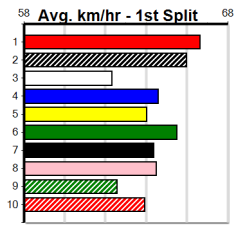

AG TYRES & WHEELS DAMSELS DASH

Distance: 425m, Race Type: Grade 5, Total Prizemoney: $2,925
1st: $1,950, 2nd: $600, 3rd: $300, 4th: $75

AVIANNA (6) has a nice turn of foot and she will get a nice cart across from the five early on.
PALTROW BALE (5) has been placed in three of six here and she can cross and lead. PRESS
START (1) is drawn to get all the breaks.

Watchdog Tips: **6** **5** **1** **2** **Bet:** **Box Quinella 1,2,5,6 ($10 for 166.67%)**