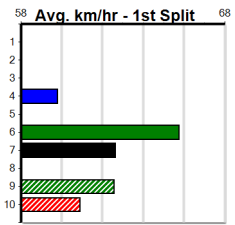

Bendigo

1

3:42PM

(VIC time)

GRV VICBRED MAIDEN HT1

Distance: 425m, Race Type: Maiden Heat, Total Prizemoney: $2,535
1st: $1,680, 2nd: $520, 3rd: $260, 4th: $75

SHARAPOVA STAR (8) is one of the first crop of Fernando Bluey's to hit the ground and she is sure to have plenty of support. PINK FLAMINGO (7) showed improvement last time and she just needs a little room early on. DIFFERENT HERE (2) is well bred

Watchdog Tips:

8

7

2

9

Bet:

Win 8

Winning Boxes

Form	Box	Weight	Dist	Track	Date	Time	BON	Margin	1st/2nd (Time)	PIR	Checked	Comment	W/R	Split 1	S/P	Grade
1												*** SCRATCHED ***				
GIACOMO [M] <i>Dam has produced some talented types</i> BK D Dec-22 FERAL FRANKY TILLY LEE $99.00																
Trainer: Jeffrey Britton (Anakie) Owner(s): V Borg <table border="1" style="float: right;"> <caption>Winning Boxes</caption> <thead><tr><th>1</th><th>2</th><th>3</th><th>4</th><th>5</th><th>6</th><th>7</th><th>8</th></tr></thead> <tbody> <tr><td>Prize</td><td></td><td></td><td></td><td></td><td></td><td></td><td></td></tr> <tr><td>Best</td><td></td><td></td><td></td><td></td><td></td><td></td><td></td></tr> <tr><td>Starts</td><td></td><td></td><td></td><td></td><td></td><td></td><td></td></tr> <tr><td>Trk/Dst</td><td></td><td></td><td></td><td></td><td></td><td></td><td></td></tr> <tr><td>APM</td><td></td><td></td><td></td><td></td><td></td><td></td><td></td></tr> </tbody> </table>																
2																
DIFFERENT HERE [M] <i>Dam line has produced some stars, watch betting</i> BD D Jan-23 FERAL FRANKY PHANTOM MIME $6.50																
Trainer: Angela Langton (Anakie) Owner(s): Farrugia Smith (SYN), G Farrugia, S Smith <table border="1" style="float: right;"> <caption>Winning Boxes</caption> <thead><tr><th>1</th><th>2</th><th>3</th><th>4</th><th>5</th><th>6</th><th>7</th><th>8</th></tr></thead> <tbody> <tr><td>Prize</td><td></td><td></td><td></td><td></td><td></td><td></td><td></td></tr> <tr><td>Best</td><td></td><td></td><td></td><td></td><td></td><td></td><td></td></tr> <tr><td>Starts</td><td></td><td></td><td></td><td></td><td></td><td></td><td></td></tr> <tr><td>Trk/Dst</td><td></td><td></td><td></td><td></td><td></td><td></td><td></td></tr> <tr><td>APM</td><td></td><td></td><td></td><td></td><td></td><td></td><td></td></tr> </tbody> </table>																
3																
EXTINCT [M] <i>Failed to fire on debut, may need more time</i> RF B Sep-22 ASTON RUPEE DISTINCT $6.00																
Trainer: John Delaroche (Cranbourne North) Owner(s): N De la roche <table border="1" style="float: right;"> <caption>Winning Boxes</caption> <thead><tr><th>1</th><th>2</th><th>3</th><th>4</th><th>5</th><th>6</th><th>7</th><th>8</th></tr></thead> <tbody> <tr><td>Prize</td><td></td><td></td><td></td><td></td><td></td><td></td><td></td></tr> <tr><td>Best</td><td></td><td></td><td></td><td></td><td></td><td></td><td></td></tr> <tr><td>Starts</td><td></td><td></td><td></td><td></td><td></td><td></td><td></td></tr> <tr><td>Trk/Dst</td><td></td><td></td><td></td><td></td><td></td><td></td><td></td></tr> <tr><td>APM</td><td></td><td></td><td></td><td></td><td></td><td></td><td></td></tr> </tbody> </table>																
4																
KURRACA JINNIE [M] <i>Grand dam was a gun stayer, watch betting</i> BK B May-22 LOCHINVAR MARLOW ROCK SINGER $21.00																
Trainer: Dale Plier (Fentons Creek) Owner(s): D Plier <table border="1" style="float: right;"> <caption>Winning Boxes</caption> <thead><tr><th>1</th><th>2</th><th>3</th><th>4</th><th>5</th><th>6</th><th>7</th><th>8</th></tr></thead> <tbody> <tr><td>Prize</td><td></td><td></td><td></td><td></td><td></td><td></td><td></td></tr> <tr><td>Best</td><td></td><td></td><td></td><td></td><td></td><td></td><td></td></tr> <tr><td>Starts</td><td></td><td></td><td></td><td></td><td></td><td></td><td></td></tr> <tr><td>Trk/Dst</td><td></td><td></td><td></td><td></td><td></td><td></td><td></td></tr> <tr><td>APM</td><td></td><td></td><td></td><td></td><td></td><td></td><td></td></tr> </tbody> </table>																
5																
HIJACK [M] <i>Well supported in both runs, looks a danger</i> F D Aug-22 BEAST UNLEASHED TAKERS TO VEGAS $12.00																
Trainer: Donald Rhodes (Heyfield) Owner(s): D Rhodes <table border="1" style="float: right;"> <caption>Winning Boxes</caption> <thead><tr><th>1</th><th>2</th><th>3</th><th>4</th><th>5</th><th>6</th><th>7</th><th>8</th></tr></thead> <tbody> <tr><td>Prize</td><td></td><td></td><td></td><td></td><td></td><td></td><td></td></tr> <tr><td>Best</td><td></td><td></td><td></td><td></td><td></td><td></td><td></td></tr> <tr><td>Starts</td><td></td><td></td><td></td><td></td><td></td><td></td><td></td></tr> <tr><td>Trk/Dst</td><td></td><td></td><td></td><td></td><td></td><td></td><td></td></tr> <tr><td>APM</td><td></td><td></td><td></td><td></td><td></td><td></td><td></td></tr> </tbody> </table>																
6																
SMILING BEE [M] <i>Bred to have plenty of early speed, watch betting</i> BK B Mar-22 ASTON DEE BEE WHITE AMBUSH $99.00