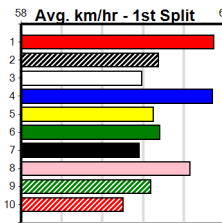

SPORTSBET NOBODY DOES IT EASIER

Distance: 425m, Race Type: Grade 5, Total Prizemoney: \$2,925
1st: \$1,950, 2nd: \$600, 3rd: \$300, 4th: \$75

9

6:11PM

(VIC time)

BLACK DREAM (1) was desperately unlucky at Shepparton last time and she is drawn to make amends. MATCHING MOTORS (2) has a nice turn of foot and he can follow the red through early on. ASTON CORLEONE (3) has a solid record here.