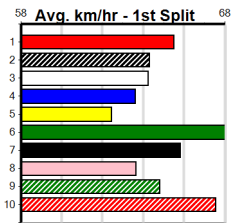

SPORTSBET BS RESPONSIBLY

Distance: 425m, Race Type: Grade 5, Total Prizemoney: $2,925
1st: $1,950, 2nd: $600, 3rd: $300, 4th: $75

Watchdog Tips: **1** **8** **10** **3** **Bet:** **Win 1**

1 ON THE BEER [5] *Prefer out wide but can hold the lead, go close*

Form	Box	Weight	Dist	Track	Date	Time	BON	Margin	1st/2nd (Time)	PIR	Checked	Comment	W/R	Split 1	S/P	Grade	Winning Boxes							
1	D				May-22													1 2 3 4 5 6 7 8						
BE	D				AUSSIE INFRARED													1 2 3 4 5 6 7 8						
Trainer: Robert Glass (Kyabram)																								
7th	(3)	34.6	450	SHP	R5	01-Apr-24	26.03	25.11	12.00LGO GO EVIE (25.25)	M/756	.	.	W	7.00	$4.00	X67	Prize Best	$6,610.00						
7th	(6)	33.8	450	SHP	R1	24-Jun-24	25.93	25.15	12.00LDEADLY AVENGER (25.15)	Q/224	.	.	.	6.62	$4.60	X67	Starts	23.73						
1st	(8)	33.6	425	BEN	R3	28-Jun-24	23.73	23.73	3.5LHIGHER FORCE (23.97)	Q/111	.	.	.	6.48	$2.10	X67	Trk/Dst	12-3-1-2						
4th	(5)	34.0	450	BAL	R7	03-Jul-24	25.53	25.11	6.50LASTON KENNEDY (25.11)	Q/334	.	.	W	6.64	$9.10	5	APM	2-1-0-0						
Owner(s): G Glass																								

2 SIMPLY AWESOME [5] *Back in form but this is harder, next time*

Form	Box	Weight	Dist	Track	Date	Time	BON	Margin	1st/2nd (Time)	PIR	Checked	Comment	W/R	Split 1	S/P	Grade	Winning Boxes							
2	D				Apr-21													1 2 3 4 5 6 7 8						
BK	D				FABREGAS													1 2 3 4 5 6 7 8						
Trainer: Scott Melville (Axedale)																								
4th	(2)	32.7	390	SHP	R4	17-Jun-24	22.45	21.85	7.00LMISTRESS OASIS (21.99)	M/43	.	.	.	8.73	$21.90	5	Prize Best	$12,750.00						
5th	(1)	32.6	425	BEN	R4	21-Jun-24	24.56	23.62	12.00LSEAGULL ROCK (23.73)	M/665	.	.	.	6.72	$14.90	5	Starts	NBT						
4th	(3)	32.7	390	SHP	R5	27-Jun-24	22.69	22.29	6.00LBLACK COMPASS (22.29)	M/44	.	.	.	8.59	$10.10	5	Trk/Dst	39-6-6-10						
1st	(8)	32.6	390	SHP	R11	06-Jul-24	22.37	22.22	0.75LDESMONDE (22.41)	S/22	.	.	.	8.58	$10.60	X45	APM	8-0-3-0						
Owner(s): Shock Jock (SYN), D Graham, J Kerr, R Bamblett, G Wilkinson, B Holloway, C Riley																								

3 ZAPPER BALE (NSW)[5] *Never headed at Ballarat, can threaten*

Form	Box	Weight	Dist	Track	Date	Time	BON	Margin	1st/2nd (Time)	PIR	Checked	Comment	W/R	Split 1	S/P	Grade	Winning Boxes							
3	B				Jul-22													1 2 3 4 5 6 7 8						
RF	B				JARVIS BALE													1 2 3 4 5 6 7 8						
Trainer: Daniel Gibbons (Avalon)																								
2nd	(3)	25.8	400	GEL	R3	14-Jun-24	23.09	22.54	7.00LSUDOKU CARMELLO (22.62)	M/22	.	.	.	8.60	$20.50	X67H	Prize Best	$5,305.00						
5th	(8)	25.9	400	GEL	R4	21-Jun-24	23.10	22.41	4.00LWERRIS BALE (22.83)	M/84	.	.	.	8.74	$41.30	X67F	Starts	FSH						
7th	(3)	26.1	450	BAL	R5	26-Jun-24	26.17	25.03	7.50LFABIO GIBLET (25.65)	M/784	.	.	.	6.82	$21.40	X67	Trk/Dst	9-3-1-0						
1st	(1)	26.0	390	BAL	R10	07-Jul-24	22.17	22.17	6.00LAGGREGATE (22.57)	Q/11	.	.	.	8.51	$2.50	T3-6	APM	0-0-0-0						
Owner(s): B Wheeler																								

4 JUICE [5] **** SCRATCHED ****

Form	Box	Weight	Dist	Track	Date	Time	BON	Margin	1st/2nd (Time)	PIR	Checked	Comment	W/R	Split 1	S/P	Grade	Winning Boxes							
4	B				Nov-20													1 2 3 4 5 6 7 8						
BK	B				MY REDEEMER													1 2 3 4 5 6 7 8						
Trainer: Jason Formosa (Heathcote)																								
1st	(5)	30.0	390	WBL	R11	10-Jun-24	22.40	22.18	1.5LMOTOR HEAD MAXIM (22.51)	Q/11	.	SW	.	8.72	$10.80	5	Prize Best	$26,695.00						
8th	(5)	30.0	390	SHP	R3	17-Jun-24	23.38	21.85	18.00LBUCK SHINES (22.18)	Q/58	.	.	.	9.14	$16.50	5	Starts	24.48						
8th	(2)	29.7	390	SHP	R11	27-Jun-24	23.74	22.29	19.00LASTON ARETHA (22.46)	M/88	.	VO	.	9.72	$30.50	5	Trk/Dst	110-14-15-15						
2nd	(6)	29.6	390	BAL	R12	07-Jul-24	22.42	22.17	1.75LVALLETTA DASH (22.31)	M/11	.	.	.	8.48	$22.20	T3-5	APM	12-1-1-1						
Owner(s): J Formosa