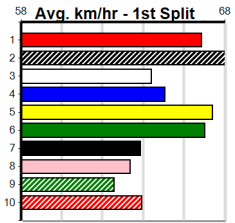

Bendigo

10

6:32PM

(VIC time)

HIP POCKET BENDIGO DAMSELS DASH

Distance: 425m, Race Type: Grade 5, Total Prizemoney: $2,925
1st: $1,950, 2nd: $600, 3rd: $300, 4th: $75

Watchdog Tips:

2

5

4

8

Bet:

Win 2