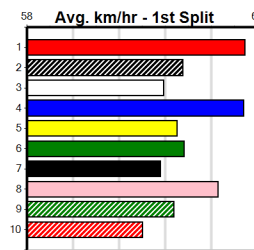

SPORTSBET NOBODY DOES IT EASIER

Distance: 425m, Race Type: Grade 5, Total Prizemoney: $2,925
1st: $1,950, 2nd: $600, 3rd: $300, 4th: $75

BLACK DREAM (1) was desperately unlucky at Shepparton last time and she is drawn to make amends. MATCHING MOTORS (2) has a nice turn of foot and he can follow the red through early on. ASTON CORLEONE (3) has a solid record here.

Watchdog Tips: 1 2 3 4 Bet: Trifecta 1/2,3,4/2,3,4,7 ($10 - 111.11%)

BLACK DREAM [5] Unlucky last time, has the good draw, yes $1.90
BK Bitch Dec-21 Sire: BERNARDO Dam: BLACK OPIUM
Owner(s): BLACK OPAL (SYN), S Thompson, S Buccilli, B Buccilli, J Thompson
Trainer: Jason Thompson (Pearcedale)

MATCHING MOTORS [5] Solid muster, can follow the red, yes $6.50
BD Dog Mar-22 Sire: FERNANDO BALE Dam: ANASTASIA
Owner(s): K Osborne
Trainer: Anthony Azzopardi (Rowsley)

ASTON CORLEONE [5] Racing well, early speed, can threaten $10.00
BK Dog Aug-22 Sire: ASTON DEE BEE Dam: ASTON LIGHTS
Owner(s): R Borda
Trainer: Graeme Jose (Catani)

WINSTON TOWN [5] Tough draw but he can ping the lids, keep safe $8.00
BE Dog Nov-20 Sire: BERNARDO Dam: PRINCESS MARJEN
Owner(s): The Four Suits (SYN), F Spiteri, D Handreck, R Chiarello, C Tripotseris
Trainer: Paul Galea (Melton West)

MIGHTY MOOSE (WA)[5] Steady effort when resuming, needs more time $16.00
BE Dog Sep-20 Sire: BARCIA BALE Dam: FABS GEM
Owner(s): A Barranca
Trainer: Maria Barber (Hoddles Creek)

1

2

3

4

5