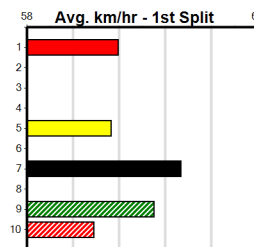

Bendigo

3

4:22PM

(VIC time)

GRV VICBRED MAIDEN HT3

Distance: 425m, Race Type: Maiden Heat, Total Prizemoney: $2,535
1st: $1,680, 2nd: $520, 3rd: $260, 4th: $75

DARRA RUBY (7) has been placed in two of three to date and she is suitably drawn out wide.
PEAKY AVENGER (8) is a well bred type and she is drawn to get every chance on debut.
MEPUNGA PEARL (3) will have plenty of support on debut

Watchdog Tips: **7** **8** **3** **2** **Bet:** **Win 7**

Form Box	Wgt	Dist	Track	Date	Time	BON	Margin	1st/2nd (Time)	PIR	Checked	Comment	WR	Split 1	S/P	Grade		
1	KURRACA KID [M] Steady to date, needs more time, tested $16.00																
	BK	Dog	May-22		Sire: LOCHINVAR MARLOW		Dam: ROCK SINGER		Trainer: Dale Plier (Fentons Creek)								
	Owner(s): D Plier																
	Winning Distances: < 300m (0) 300 - 399m (0) 400 - 499m (0) 500 - 599m (0) 600 - 699m (0) > 700m (0)																
	Winning Weights:																
	7th (3)	31.5	410	HOR	R1	11-Jun-24	24.92	23.42	12.00	TANAYA (24.13)	M/77			11.38	$19.30	M	
	4th (4)	32.2	410	HOR	R1	18-Jun-24	23.88	23.08	6.50L	LILYDALE (23.44)	M/44	SW		10.63	$34.50	M	
	Last 3 wins NOT included above																
	Box History																
	Prize Best Starts Trk/Dts APM																
2	KNURLING [M] Well bred, in good hands, must keep safe $7.50																
	BK	Dog	Oct-22		Sire: ASTON RUPEE		Dam: BLACK GEMSTONE		Trainer: Robert Le sueur (Mulwala)								
	Owner(s): R Le sueur																
	Winning Distances: < 300m (0) 300 - 399m (0) 400 - 499m (0) 500 - 599m (0) 600 - 699m (0) > 700m (0)																
	Winning Weights:																
	Last 3 wins NOT included above																
	Box History																
	Prize Best Starts Trk/Dts APM																
	3	MEPUNGA PEARL [M] Dam line has produced some classy types $4.00															
		WBK	Bitch	Dec-22		Sire: FERNANDO BALE		Dam: MEPUNGA FREDA		Trainer: Jeffrey Britton (Anakie)							
Owner(s): B Smith																	
Winning Distances: < 300m (0) 300 - 399m (0) 400 - 499m (0) 500 - 599m (0) 600 - 699m (0) > 700m (0)																	
Winning Weights:																	
Last 3 wins NOT included above																	
Box History																	
Prize Best Starts Trk/Dts APM																	
4		ALL JAZZ [M] Bred for speed, in good hands, watch betting $5.00															
		BK	Bitch	Sep-22		Sire: SHIMA SHINE		Dam: JAZZ OPERA		Trainer: Michelle Nolan (Devon Meadows)							
	Owner(s): N Presutto																
	Winning Distances: < 300m (0) 300 - 399m (0) 400 - 499m (0) 500 - 599m (0) 600 - 699m (0) > 700m (0)																
	Winning Weights:																
	Last 3 wins NOT included above																
	Box History																
	Prize Best Starts Trk/Dts APM																
	5	POPPY ROSE [M] Failed to fire on debut, may need more time $16.00															
		BK	Bitch	Dec-21		Sire: FABREGAS		Dam: ELSA ROSE		Trainer: Julie Chilcott (Heathcote)							
Owner(s): heathcote park red nine syn (SYN), J Chilcott, L Forde, W Owen, T Byrne																	
Winning Distances: < 300m (0) 300 - 399m (0) 400 - 499m (0) 500 - 599m (0) 600 - 699m (0) > 700m (0)																	
Winning Weights:																	
7th (2)		25.3	390	SHP	R2	08-Jul-24	22.96	22.00	7.50L	DEADLY FORCE (22.45)	S/87			8.92	$10.30	M	
Last 3 wins NOT included above																	
Box History																	
Prize Best Starts Trk/Dts APM