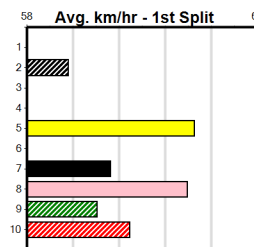

GRV VICBRED MAIDEN HT4

4

4:37PM

(VIC time)

Distance: 425m, Race Type: Maiden Heat, Total Prizemoney: $2,535
1st: $1,680, 2nd: $520, 3rd: $260, 4th: $75

SET TO SIZZLE (8) has continued to get better with every run and he has the speed to cross and lead throughout. ARCHER SWEET (7) has turned in some nice performances to date and he can work into the mix mid race. LUNA'S GIRL (6) is well bred.

Watchdog Tips: 8 7 6 4 **Bet:** Win 8

Form Box	Wgt	Dist	Track	Date	Time	BON	Margin	1st/2nd (Time)	PIR	Checked	Comment	WR	Split 1	S/P	Grade		
1	WHITE HAWK [M] $7.50																
	BKW Dog Jul-22 Sire: OVER LIMIT Dam: EMERALD CITY																
	Owner(s): B Lock Trainer: Brian Lock (Eaglehawk)																
	Winning Distances: < 300m (0) 300 - 399m (0) 400 - 499m (0) 500 - 599m (0) 600 - 699m (0) > 700m (0)																
	Winning Weights:																
	<table border="1" style="width: 100%; border-collapse: collapse;"> <thead> <tr><th>Bx</th><th>1st</th><th>2nd</th><th>3rd</th><th>4th</th><th>5th</th><th>6th</th><th>7th</th><th>8th</th></tr> </thead> <tbody> <tr><td>1</td><td></td><td></td><td></td><td></td><td></td><td></td><td></td><td></td></tr> <tr><td>2</td><td></td><td></td><td></td><td></td><td></td><td></td><td></td><td></td></tr> <tr><td>3</td><td></td><td></td><td></td><td></td><td></td><td></td><td></td><td></td></tr> <tr><td>4</td><td></td><td></td><td></td><td></td><td></td><td></td><td></td><td></td></tr> <tr><td>5</td><td></td><td></td><td></td><td></td><td></td><td></td><td></td><td></td></tr> <tr><td>6</td><td></td><td></td><td></td><td></td><td></td><td></td><td></td><td></td></tr> <tr><td>7</td><td></td><td></td><td></td><td></td><td></td><td></td><td></td><td></td></tr> <tr><td>8</td><td></td><td></td><td></td><td></td><td></td><td></td><td></td><td></td></tr> </tbody> </table>																
	Last 3 wins NOT included above																
	<table border="1" style="width: 100%; border-collapse: collapse;"> <tr><td>Prize Best</td><td></td><td></td><td></td><td></td><td></td><td></td><td></td><td>$0.00</td></tr> <tr><td>Starts</td><td></td><td></td><td></td><td></td><td></td><td></td><td></td><td>FSH</td></tr> <tr><td>Trk/Dts</td><td></td><td></td><td></td><td></td><td></td><td></td><td></td><td>0-0-0-0</td></tr> <tr><td>APM</td><td></td><td></td><td></td><td></td><td></td><td></td><td></td><td>0-0-0-0</td></tr> <tr><td></td><td></td><td></td><td></td><td></td><td></td><td></td><td></td><td>0</td></tr> </table>																
	2	BAKALI MALIKI [M] $16.00															
		BEF Dog Mar-22 Sire: ZIPPING GARTH Dam: COSMIC TILLY															
Owner(s): K Jackson Trainer: Kate Jackson (Kamarooka)																	
Winning Distances: < 300m (0) 300 - 399m (0) 400 - 499m (0) 500 - 599m (0) 600 - 699m (0) > 700m (0)																	
Winning Weights:																	
<table border="1" style="width: 100%; border-collapse: collapse;"> <thead> <tr><th>Bx</th><th>1st</th><th>2nd</th><th>3rd</th><th>4th</th><th>5th</th><th>6th</th><th>7th</th><th>8th</th></tr> </thead> <tbody> <tr><td>1</td><td></td><td></td><td></td><td></td><td></td><td></td><td></td><td></td></tr> <tr><td>2</td><td></td><td></td><td></td><td></td><td></td><td></td><td></td><td></td></tr> <tr><td>3</td><td></td><td></td><td></td><td></td><td></td><td></td><td></td><td></td></tr> <tr><td>4</td><td></td><td></td><td></td><td></td><td></td><td></td><td></td><td></td></tr> <tr><td>5</td><td></td><td></td><td></td><td></td><td></td><td></td><td></td><td></td></tr> <tr><td>6</td><td></td><td></td><td></td><td></td><td></td><td></td><td></td><td></td></tr> <tr><td>7</td><td></td><td></td><td></td><td></td><td></td><td></td><td></td><td></td></tr> <tr><td>8</td><td></td><td></td><td></td><td></td><td></td><td></td><td></td><td></td></tr> </tbody> </table>																	
Last 3 wins NOT included above																	
<table border="1" style="width: 100%; border-collapse: collapse;"> <tr><td>Prize Best</td><td></td><td></td><td></td><td></td><td></td><td></td><td></td><td>$0.00</td></tr> <tr><td>Starts</td><td></td><td></td><td></td><td></td><td></td><td></td><td></td><td>FSH</td></tr> <tr><td>Trk/Dts</td><td></td><td></td><td></td><td></td><td></td><td></td><td></td><td>1-0-0-0</td></tr> <tr><td>APM</td><td></td><td></td><td></td><td></td><td></td><td></td><td></td><td>0-0-0-0</td></tr> <tr><td></td><td></td><td></td><td></td><td></td><td></td><td></td><td></td><td>0</td></tr> </table>																	
3		RADIATION BAND [M] $6.00															
		BK Bitch Dec-22 Sire: AUSSIE INFRARED Dam: IT'S A FRENZY															
	Owner(s): G Black Trainer: Mark Delbridge (Balliang)																
	Winning Distances: < 300m (0) 300 - 399m (0) 400 - 499m (0) 500 - 599m (0) 600 - 699m (0) > 700m (0)																
	Winning Weights: