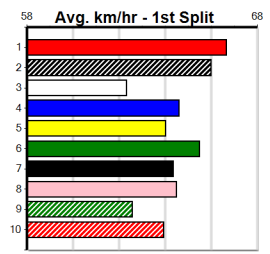

Bendigo
11
6:50PM
(VIC time)

AG TYRES & WHEELS DAMSELS DASH

Distance: 425m, Race Type: Grade 5, Total Prizemoney: $2,925
1st: $1,950, 2nd: $600, 3rd: $300, 4th: $75

AVIANNA (6) has a nice turn of foot and she will get a nice cart across from the five early on.
PALTROW BALE (5) has been placed in three of six here and she can cross and lead. PRESS
START (1) is drawn to get all the breaks.

Watchdog Tips: **6** **5** **1** **2** **Bet:** **Box Quinella 1,2,5,6 ($10 for 166.67%)**

1

PRESS START [5] **Drawn to be on the pace throughout, threat** **$9.00**

BK Bitch Dec-21 Sire: BERNARDO Dam: BLACK OPIUM
Owner(s): SEE THE DREAM (SYN), S Buccilli, B Buccilli
Winning Distances: < 300m (0) 300 - 399m (4) 400 - 499m (2) 500 - 599m (0) 600 - 699m (0) > 700m (0)
Winning Weights: 25.1(1) 25.6(2) 25.7(1) 26.3(1) 26.4(1)

4th	7	25.7	390	SHP	R10	16-May-24	22.84	22.11	6.00L	IDAHO EVIE (22.43)	M/44	.	.	.	8.99	$4.20	5
3rd	(7)	25.6	450	SHP	R7	20-May-24	25.70	25.27	3.00L	GOT A PRINCIPLE (25.50)	Q/113	.	.	.	6.56	$24.90	5
5th	(1)	25.6	390	SHP	R12	27-May-24	22.53	21.84	3.25L	COCONUT SANTIAGO (22.31)	Q/66	.	.	.	8.57	$5.90	5
3rd	(5)	25.6	450	SHP	R6	30-May-24	25.66	25.51	1.00L	CAPALA (25.61)	Q/133	.	.	.	6.61	$3.40	5
1st	(2)	25.1	410	HOR	R12	04-Jun-24	23.47	22.97	0.25L	DELIGHTFUL (23.47)	Q/22	.	.	.	10.55	$3.80	5
3rd	(1)	25.7	450	SHP	R10	17-Jun-24	25.67	25.17	2.50L	KID LUCKY (25.51)	Q/123	.	.	.	6.52	$4.90	5
4th	(5)	25.6	450	SHP	R7	01-Jul-24	26.05	25.39	3.5L	MYSTERY CHILL (25.81)	M/343	.	.	.	6.77	$8.00	5
5th	(7)	25.6	450	SHP	R5	08-Jul-24	26.25	24.98	8.50L	ZADIE (25.67)	Q/164	.	SW	.	6.64	$8.60	5

Last 3 wins NOT included above

1st	(5)	25.6	390	SHP	R10	07-Dec-23	22.62	22.14	2.00L	CHLOE'S CHINA (22.74)	M/21	.	.	.	8.67	$4.60	T3-6
1st	(4)	25.7	390	SHP	R10	18-Jan-24	22.46	22.46	4.00L	FERNBANK FLYER (22.72)	Q/11	.	.	.	8.47	$5.80	T3-5
1st	(4)	25.6	390	SHP	R6	01-Feb-24	22.47	22.17	2.50L	COLOUR ME (22.64)	M/21	.	SW	.	8.49	$7.10	T3-5

Box History

Bx	1st	2nd	3rd	4th	5th	6th	7th	8th
1								
2	1	2	1	1				
3					1			1
4	2				1			
5	1		2	1	2			
6	1		1					1
7			2	2	3	1		
8	1	1						

Prize Best Starts Trk/Dts APM $12515.00 24.65(6)-25/10/23 34-6-3-9 4-1-0-1 5442