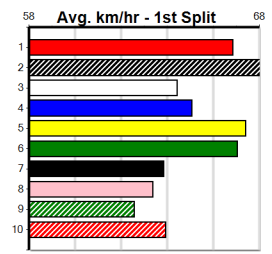

Bendigo
10
6:32PM
(VIC time)

HIP POCKET BENDIGO DAMSELS DASH

Distance: 425m, Race Type: Grade 5, Total Prizemoney: $2,925
1st: $1,950, 2nd: $600, 3rd: $300, 4th: $75

SKINNY OLIVE (2) has a wonderful winning record and she will be carving out time on the arm.
BARBIE ZEAL (5) is a promising former NSW speedster and she can atone for her luckless run at Geelong. TROPICANA (4) has a good record here.

Watchdog Tips: 2 5 4 8 **Bet:** Win 2

Form Box	Wgt	Dist	Track	Date	Time	BON	Margin	1st/2nd (Time)	PIR	Checked	Comment	WR	Split 1	S/P	Grade
1															
SOFIA RIOT [5]															
Talented but pace outside is a worry, place $9.00															
BK Bitch Mar-21 Sire: FERNANDO BALE Dam: BLUE SKY RIOT Trainer: John Caulfield (Pyramid Hill)															
Owner(s): S Camden-bermingham															
Winning Distances: < 300m (0) 300 - 399m (0) 400 - 499m (9) 500 - 599m (3) 600 - 699m (0) > 700m (0)															
Winning Weights: 24.2(1) 24.3(1) 24.4(5) 24.6(2) 24.7(2) 24.8(1)															
1st	(7)	24.4	485	HOR	R8	30-Apr-24	27.64	27.42	2.00L	MISS VERDANSKY (27.77)	Q/111	.	.	6.59	$2.50 X45
7th	(2)	24.6	410	HOR	R8	07-May-24	23.68	23.12	8.50L	MR. BEETS (23.12)	M/47	.	W	10.51	$11.90 FFA
3rd	(2)	24.9	450	SHP	R8	13-May-24	25.53	25.06	5.00L	DOCHERTY (25.19)	M/443	.	.	6.66	$47.60 X45
5th	(4)	24.9	425	BEN	R9	17-May-24	24.21	23.88	5.00L	TAT LIBBY (23.88)	M/465	.	.	6.63	$12.90 X45
1st	(2)	24.8	500	BEN	R1	07-Jun-24	28.26	27.68	0.25L	ERZA SCARLET (28.27)	M/211	.	SW	6.54	$8.30 SH
6th	(7)	24.7	450	SHP	R3	15-Jun-24	25.67	24.94	5.50L	POWER PAWS (25.32)	M/444	.	.	6.77	$20.70 GL
6th	(8)	24.5	410	HOR	R5	25-Jun-24	23.49	23.07	6.00L	MR. BEETS (23.07)	Q/45	.	.	10.47	$17.60 X34
4th	(2)	24.7	425	BEN	R9	05-Jul-24	24.05	23.75	2.50L	MISTRESS OASIS (23.88)	M/444	.	.	6.63	$16.70 X45
Last 3 wins NOT included above															
1st	(4)	24.4	410	HOR	R5	19-Dec-23	23.30	23.24	1.5L	FLASH BANNER (23.41)	Q/11	.	SW	10.14	$2.70 X45
1st	(6)	24.4	485	HOR	R6	23-Jan-24	27.26	26.90	4.00L	CHAIN DRIVE (27.53)	Q/111	.	SW	6.56	$1.60 5H
1st	(6)	24.7	500	BEN	R7	02-Feb-24	28.11	27.77	2.00L	DOUBLE DENIM (28.24)	M/111	.	SW	6.44	$5.50 X45

Box History								
Bx	1st	2nd	3rd	4th	5th	6th	7th	8th
1	1	3	1	1	1	1	1	1
2	4	4	1	1	1	1	1	1
3		1				1	1	1
4	2		1	1	1	1	1	1
5		1						
6	4	1	2	3	1			
7	1	1	1	1	2	2	2	
8		1	1	2	1	1		

Prize	$36810.00
Best	23.91(4)-24/1/23
Starts	58-12-7-11
Trk/Dts	12-2-3-1
APM	10387