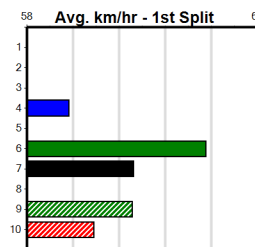

Bendigo

GRV VICBRED MAIDEN HT1

1

3:42PM

(VIC time)

Distance: 425m, Race Type: Maiden Heat, Total Prizemoney: $2,535
1st: $1,680, 2nd: $520, 3rd: $260, 4th: $75

SHARAPOVA STAR (8) is one of the first crop of Fernando Bluey's to hit the ground and she is sure to have plenty of support. PINK FLAMINGO (7) showed improvement last time and she just needs a little room early on. DIFFERENT HERE (2) is well bred

Watchdog Tips: **8** **7** **2** **9** **Bet:** **Win 8**

Form Box	Wgt	Dist	Track	Date	Time	BON	Margin	1st/2nd (Time)	PIR	Checked	Comment	WR	Split 1	S/P	Grade		
1	GIACOMO [M] *** SCRATCHED *** $99.00																
	BK	Dog		Dec-22													
	Owner(s): V Borg		Sire: FERAL FRANKY		Dam: TILLY LEE		Trainer: Jeffrey Britton (Anakie)										
	Winning Distances: < 300m (0) 300 - 399m (0) 400 - 499m (0) 500 - 599m (0) 600 - 699m (0) > 700m (0)																
	Winning Weights:																
	Last 3 wins NOT included above																
	Box History																
	<table border="1"> <thead> <tr><th>Bx</th><th>1st</th><th>2nd</th><th>3rd</th><th>4th</th><th>5th</th><th>6th</th><th>7th</th><th>8th</th></tr> </thead> <tbody> <tr><td>1</td><td></td><td></td><td></td><td></td><td></td><td></td><td></td><td></td></tr> <tr><td>2</td><td></td><td></td><td></td><td></td><td></td><td></td><td></td><td></td></tr> <tr><td>3</td><td></td><td></td><td></td><td></td><td></td><td></td><td></td><td></td></tr> <tr><td>4</td><td></td><td></td><td></td><td></td><td></td><td></td><td></td><td></td></tr> <tr><td>5</td><td></td><td></td><td></td><td></td><td></td><td></td><td></td><td></td></tr> <tr><td>6</td><td></td><td></td><td></td><td></td><td></td><td></td><td></td><td></td></tr> <tr><td>7</td><td></td><td></td><td></td><td></td><td></td><td></td><td></td><td></td></tr> <tr><td>8</td><td></td><td></td><td></td><td></td><td></td><td></td><td></td><td></td></tr> </tbody> </table>																
	<table border="1"> <tr><td>Prize Best</td><td></td><td></td><td></td><td></td><td></td><td></td><td></td><td>$0</td></tr> <tr><td>Starts</td><td></td><td></td><td></td><td></td><td></td><td></td><td></td><td>FSH</td></tr> <tr><td>Trk/Dts</td><td></td><td></td><td></td><td></td><td></td><td></td><td></td><td>0-0-0-0</td></tr> <tr><td>APM</td><td></td><td></td><td></td><td></td><td></td><td></td><td></td><td>0-0-0-0</td></tr> <tr><td></td><td></td><td></td><td></td><td></td><td></td><td></td><td></td><td>0</td></tr> </table>																
	2	DIFFERENT HERE [M] Dam has produced some talented types $6.50															
BD		Dog		Jan-23													
Owner(s): Farrugia Smith (SYN), G Farrugia, S Smith		Sire: FERAL FRANKY		Dam: PHANTOM MIME		Trainer: Angela Langton (Anakie)											
Winning Distances: < 300m (0) 300 - 399m (0) 400 - 499m (0) 500 - 599m (0) 600 - 699m (0) > 700m (0)																	
Winning Weights:																	
Last 3 wins NOT included above																	
Box History																	
<table border="1"> <thead> <tr><th>Bx</th><th>1st</th><th>2nd</th><th>3rd</th><th>4th</th><th>5th</th><th>6th</th><th>7th</th><th>8th</th></tr> </thead> <tbody> <tr><td>1</td><td></td><td></td><td></td><td></td><td></td><td></td><td></td><td></td></tr> <tr><td>2</td><td></td><td></td><td></td><td></td><td></td><td></td><td></td><td></td></tr> <tr><td>3</td><td></td><td></td><td></td><td></td><td></td><td></td><td></td><td></td></tr> <tr><td>4</td><td></td><td></td><td></td><td></td><td></td><td></td><td></td><td></td></tr> <tr><td>5</td><td></td><td></td><td></td><td></td><td></td><td></td><td></td><td></td></tr> <tr><td>6</td><td></td><td></td><td></td><td></td><td></td><td></td><td></td><td></td></tr> <tr><td>7</td><td></td><td></td><td></td><td></td><td></td><td></td><td></td><td></td></tr> <tr><td>8</td><td></td><td></td><td></td><td></td><td></td><td></td><td></td><td></td></tr> </tbody> </table>																	
<table border="1"> <tr><td>Prize Best</td><td></td><td></td><td></td><td></td><td></td><td></td><td></td><td>$0</td></tr> <tr><td>Starts</td><td></td><td></td><td></td><td></td><td></td><td></td><td></td><td>FSH</td></tr> <tr><td>Trk/Dts</td><td></td><td></td><td></td><td></td><td></td><td></td><td></td><td>0-0-0-0</td></tr> <tr><td>APM</td><td></td><td></td><td></td><td></td><td></td><td></td><td></td><td>0-0-0-0</td></tr> <tr><td></td><td></td><td></td><td></td><td></td><td></td><td></td><td></td><td>0</td></tr> </table>																	
3		EXTINCT [M] Dam line has produced some stars, watch betting $6.00															
	RF	Bitch		Sep-22													
	Owner(s): N De la roche		Sire: ASTON RUPEE		Dam: DISTINCT		Trainer: John Delaroché (Cranbourne Nort)										
	Winning Distances: < 300m (0) 300 - 399m (0) 400 - 499m (0) 500 - 599m (0) 600 - 699m (0) > 700m (0)																
	Winning Weights:																
	Last 3 wins NOT included above																
	Box History