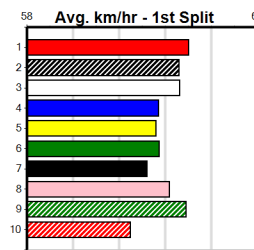

BENDIGO ADVERTISER VETERANS

Distance: 425m, Race Type: S/E Veteran, Total Prizemoney: $2,925
1st: $1,950, 2nd: $600, 3rd: $300, 4th: $75

DEADLY CLASS (7) returned to form with a handy 26.01 Warragul win and he looks very well graded in this event. EL CAZADOR (4) is always thereabouts in this class and he will be charging to the line. SHAKA BIG TONKS (8) is ideally drawn out wide

Watchdog Tips: 7 4 8 2 Bet: Box Quinella 4,7,8 ($10 for 333.33%)

OUR FABIO [4] Prolific winner but has lost a step, place best $10.00
BE Dog Jul-19 Sire: COSMIC RUMBLE Dam: SWEET SPUD
Trainer: Wayne Hooke (Huntly)
Winning Distances: < 300m (0) 300 - 399m (4) 400 - 499m (15) 500 - 599m (8) 600 - 699m (1) > 700m (0)
Winning Weights: 32.6(1) 33.0(1) 33.2(3) 33.3(1) 33.4(5) 33.6(4) 33.7(1) 33.8(5) 33.9(1) 34.0(3) 34.1(1) 34.2(1) 34.4(1)
1st (7) 33.2 410 HOR R10 21-May-24 23.54 23.21 3.75L XYLUS BALE (23.79) S/11 . . SW . 10.51 $3.40 VET
6th (3) 33.3 410 HOR R7 28-May-24 23.85 22.94 7.50L HARTNEY (23.33) M/56 . . . . 10.61 $22.80 X34
3rd (6) 33.3 410 HOR R10 04-Jun-24 23.43 22.97 5.50L UNCLE ROSCO (23.07) M/22 . . . . 10.49 $6.40 X45
3rd (6) 33.9 425 BEN R3 07-Jun-24 24.45 23.85 4.75L BUMPY'S DAD ROY (24.12) M/366 . . . . 6.54 $11.50 VETH
6th (7) 33.6 300 HVL R12 16-Jun-24 16.95 16.69 1.00L MAJOR CYCLONE (16.88) M/2 . . . . 3.94 $49.00 VET
5th (4) 33.1 410 HOR R9 25-Jun-24 23.93 23.07 4.00L ANNA YOU PEST (23.66) M/77 . . . . 10.91 $6.10 5
7th (5) 33.1 410 HOR R9 02-Jul-24 23.84 23.04 11.00 NEVER ANY DOUBT (23.07) M/77 . . . . 10.96 $20.60 5
3rd (2) 33.3 410 HOR R2 09-Jul-24 23.77 22.97 3.5L SEATS TWO (23.54) Q/33 . . . . 10.70 $3.40 5
Last 3 wins NOT included above
1st (5) 34.0 350 HVL R5 24-Dec-23 19.51 18.96 4.50L SONIC DIESEL (19.82) Q/1 . . . . 6.53 $5.00 5
1st (7) 34.4 390 SHP R11 01-Apr-24 22.20 21.79 1.75L TROPIC MAN (22.31) M/11 . . . . 8.43 $17.70 5
1st (8) 33.4 425 BEN R10 17-May-24 24.36 23.88 1.25L DASH OF SALLY (24.43) M/211 . . . . 6.57 $13.30 5

ASTON MALLE [5] Powerful type, scrapes the paint, keep safe $7.00
BK Bitch Dec-19 Sire: ASTON KIMETTO Dam: ASTON JADORE
Trainer: Aimee Drew (Dennington)
Winning Distances: < 300m (0) 300 - 399m (3) 400 - 499m (7) 500 - 599m (7) 600 - 699m (1) > 700m (0)
Winning Weights: 30.1(1) 30.4(1) 30.5(3) 30.6(4) 30.7(2) 30.8(3) 31.0(2) 31.2(1) 31.3(1)
1st (6) 30.5 512 MTG R6 14-Apr-24 29.55 29.50 1.75L ASTON KALKARA (29.67) 0 . . . . 4.43 $15.00 X345
1st (1) 30.1 512 MTG R5 21-Apr-24 29.51 29.51 0.75L ASTON MARVEL (29.57) 0 . . . . SAMP 4.45 $3.50 0
6th (1) 30.5 525 MEA R10 27-Apr-24 31.00 29.69 15.00 STORMY DAY (29.97) M/7777 . . . . 5.26 $4.40 5H
4th (7) 30.1 512 MTG R11 19-May-24 30.36 29.93 4.50L TOP CADILLAC (30.04) 4.50 $2.60 0
3rd (1) 30.0 450 WBL R8 30-May-24 25.80 25.49 2.25L SHE DEVIL (25.64) M/557 . . . . 6.84 $10.90 X45
4th (1) 29.8 400 GEL R5 07-Jun-24 22.86 22.31 5.50L MEPUNGA MUSTANG (22.48) M/54 . . . . 8.60 $16.80 VETH
7th (1) 29.8 450 WBL R7 13-Jun-24 25.70 25.20 4.50L FIREWORKS (25.39) M/556 . . . . 6.84 $5.20 5
6th (3) 30.2 390 WBL R4 04-Jul-24 22.67 22.08 8.50L SHORE'S PICK (22.08) M/77 . . . . 8.92 $29.70 5
Last 3 wins NOT included above
1st (8) 30.6 525 MEP R10 27-Sep-23 30.00 29.74 7.00L LOLLY SHOP GIRL (30.46) M/1111 . . . . 5.17 $3.90 5
1st (7) 30.7 600 MEP R10 18-Oct-23 34.59 34.59 2.50L FUNNY OLD FELLOW (34.76) M/5321 . . . . 9.20 $8.00 5
1st (3) 30.8 595 SAN R5 26-Oct-23 34.42 34.04 1.00L VOICE OF THUNDER (34.48) M/2211 . . . . SW 9.27 $6.80 X45