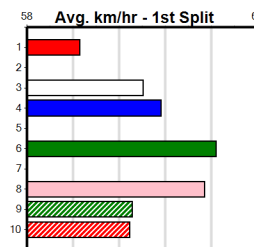

GRV VICBRED MAIDEN HT2

Distance: 425m, Race Type: Maiden Heat, Total Prizemoney: $2,535
1st: $1,680, 2nd: $520, 3rd: $260, 4th: $75

MEPUNGA ROCKY (6) was impressive when placed on debut at Warrnambool and he looks suited in this event. BLACK STATESMAN (8) has been placed in three of four and he will be prominent throughout. LUNA MIKADO (4) is showing some promise

Watchdog Tips: 6 8 4 2 **Bet:** Win 6

Form Box	Wgt	Dist	Track	Date	Time	BON	Margin	1st/2nd (Time)	PIR	Checked	Comment	WR	Split 1	S/P	Grade		
1	NORBIT [M] $10.00																
	Far from disgraced on debut, can run a drum																
	BK Dog Sire: FERNANDO BALE Dam: RASPUTIA																
	Owner(s): BEV AND DANIEL (SYN), B Pell, D Pell Trainer: Beverley Pell (Toolleen)																
	Winning Distances: < 300m (0) 300 - 399m (0) 400 - 499m (0) 500 - 599m (0) 600 - 699m (0) > 700m (0)																
	Winning Weights:																
	5th (5) 33.8 450 SHP R9 03-Jun-24 25.91 24.99 8.00L REANNA'S PRIDE (25.38) S/765 7.07 $7.40 MH																
	Last 3 wins NOT included above																
	Box History																
	<table border="1" style="width: 100%; border-collapse: collapse;"> <thead> <tr><th>Bx</th><th>1st</th><th>2nd</th><th>3rd</th><th>4th</th><th>5th</th><th>6th</th><th>7th</th><th>8th</th></tr> </thead> <tbody> <tr><td>1</td><td></td><td></td><td></td><td></td><td></td><td></td><td></td><td></td></tr> <tr><td>2</td><td></td><td></td><td></td><td></td><td></td><td></td><td></td><td></td></tr> <tr><td>3</td><td></td><td></td><td></td><td></td><td></td><td></td><td></td><td></td></tr> <tr><td>4</td><td></td><td></td><td></td><td></td><td></td><td></td><td></td><td></td></tr> <tr><td>5</td><td></td><td></td><td></td><td></td><td>1</td><td></td><td></td><td></td></tr> <tr><td>6</td><td></td><td></td><td></td><td></td><td></td><td></td><td></td><td></td></tr> <tr><td>7</td><td></td><td></td><td></td><td></td><td></td><td></td><td></td><td></td></tr> <tr><td>8</td><td></td><td></td><td></td><td></td><td></td><td></td><td></td><td></td></tr> <tr><td>Prize Best</td><td></td><td></td><td></td><td></td><td></td><td>$0.00</td><td></td><td></td></tr> <tr><td>Starts</td><td></td><td></td><td></td><td></td><td></td><td>FSH</td><td></td><td></td></tr> <tr><td>Trk/Dts</td><td></td><td></td><td></td><td></td><td></td><td>1-0-0-0</td><td></td><td></td></tr> <tr><td>APM</td><td></td><td></td><td></td><td></td><td></td><td>0-0-0-0</td><td></td><td>0</td></tr> </tbody> </table>																
2	MOBILE LAD [M] $7.50																
	Dam has produced some talented types, respect																
	BK Dog Sire: FERAL FRANKY Dam: LADY PANDORA																
	Owner(s): J Borg Trainer: George Borg (Maryborough)																
	Winning Distances: < 300m (0) 300 - 399m (0) 400 - 499m (0) 500 - 599m (0) 600 - 699m (0) > 700m (0)																
	Winning Weights:																
	Last 3 wins NOT included above																
	Box History																
	<table border="1" style="width: 100%; border-collapse: collapse;"> <thead> <tr><th>Bx</th><th>1st</th><th>2nd</th><th>3rd</th><th>4th</th><th>5th</th><th>6th</th><th>7th</th><th>8th</th></tr> </thead> <tbody> <tr><td>1</td><td></td><td></td><td></td><td></td><td></td><td></td><td></td><td></td></tr> <tr><td>2</td><td></td><td></td><td></td><td></td><td></td><td></td><td></td><td></td></tr> <tr><td>3</td><td></td><td></td><td></td><td></td><td></td><td></td><td></td><td></td></tr> <tr><td>4</td><td></td><td></td><td></td><td></td><td></td><td></td><td></td><td></td></tr> <tr><td>5</td><td></td><td></td><td></td><td></td><td></td><td></td><td></td><td></td></tr> <tr><td>6</td><td></td><td></td><td></td><td></td><td></td><td></td><td></td><td></td></tr> <tr><td>7</td><td></td><td></td><td></td><td></td><td></td><td></td><td></td><td></td></tr> <tr><td>8</td><td></td><td></td><td></td><td></td><td></td><td></td><td></td><td></td></tr> <tr><td>Prize Best</td><td></td><td></td><td></td><td></td><td></td><td>$0</td><td></td><td></td></tr> <tr><td>Starts</td><td></td><td></td><td></td><td></td><td></td><td>FSH</td><td></td><td></td></tr> <tr><td>Trk/Dts</td><td></td><td></td><td></td><td></td><td></td><td>0-0-0-0</td><td></td><td></td></tr> <tr><td>APM</td><td></td><td></td><td></td><td></td><td></td><td>0-0-0-0</td><td></td><td>0</td></tr> </tbody> </table>																
	3	NACHO PROBLEM [M] $11.00															
Placed in six of 12 to date, place hope again																	
RF Dog Sire: FLYING RICCIARDO Dam: I'M POPPY																	
Owner(s): Smith Racing (SYN), D Smith, J Smith Trainer: Danielle Smith (Lara)																	
Winning Distances: < 300m (0) 300 - 399m (0) 400 - 499m (0) 500 - 599m (0) 600 - 699m (0) > 700m (0)																	
Winning Weights:																	
3rd (8) 31.4 390 BAL R2 10-Apr-24 23.33 21.89 2.75L STEP ON IT (23.15) M/24 8.59 $2.10 M