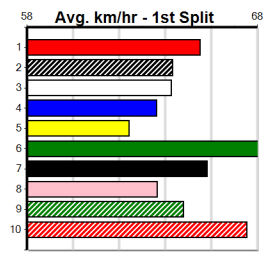

Bendigo
12
7:08PM
(VIC time)

SPORTSBET BS RESPONSIBLY

Distance: 425m, Race Type: Grade 5, Total Prizemoney: $2,925
1st: $1,950, 2nd: $600, 3rd: $300, 4th: $75

ON THE BEER (1) would prefer a wider draw but he should be able to hold the early lead and he will be carving out time. LENAGHAN (8) is well drawn out wide and he will dial up the pressure mid race. GENERAL WINSTON (10) can run a big race.

Watchdog Tips: **1** **8** **10** **3** **Bet:** **Win 1**

Form Box	Wgt	Dist	Track	Date	Time	BON	Margin	1st/2nd (Time)	PIR	Checked	Comment	WR	Split 1	S/P	Grade
1															
ON THE BEER [5]															
Prefer out wide but can hold the lead, go close $2.60															
BE Dog May-22 Sire: AUSSIE INFRARED Dam: JOKARE Trainer: Robert Glass (Kyabram)															
Owner(s): G Glass															
Winning Distances: < 300m (0) 300 - 399m (0) 400 - 499m (3) 500 - 599m (0) 600 - 699m (0) > 700m (0)															
Winning Weights: 33.6(1) 34.4(1) 34.5(1)															
1st	(2)	34.4	450	SHP	R3	04-Mar-24	25.46	24.89	3.5L CRAFTY BEER (25.70)	Q/111			6.64	$2.90	MH
3rd	(1)	34.8	450	SHP	R1	11-Mar-24	25.76	25.24	4.50L MICHIGAN GIRL (25.45)	Q/233			6.70	$3.70	MF
7th	(1)	34.6	425	BEN	R1	16-Mar-24	25.14	23.61	11.00 ROCK BALBOA (24.39)	M/777			6.71	$5.40	X67
1st	(6)	34.5	450	SHP	R4	23-Mar-24	25.32	24.66	1.5L BELSAR (25.41)	Q/111			6.58	$4.60	X67
7th	(3)	34.6	450	SHP	R5	01-Apr-24	26.03	25.11	12.00 GO GO EVIE (25.25)	M/756		W	7.00	$4.00	X67
7th	(6)	33.8	450	SHP	R1	24-Jun-24	25.93	25.15	12.00 DEADLY AVENGER (25.15)	Q/224			6.62	$4.60	X67
1st	(8)	33.6	425	BEN	R3	28-Jun-24	23.73	23.73	3.5L HIGHER FORCE (23.97)	Q/111			6.48	$2.10	X67
4th	(5)	34.0	450	BAL	R7	03-Jul-24	25.53	25.11	6.50L ASTON KENNEDY (25.11)	Q/334		W	6.64	$9.10	5
Last 3 wins NOT included above															
Prize Best Starts Trk/Dts APM $6610.00 23.73(8)-28/6/24 12-3-1-2 2-1-0-0 4309															

Form Box	Wgt	Dist	Track	Date	Time	BON	Margin	1st/2nd (Time)	PIR	Checked	Comment	WR	Split 1	S/P	Grade
2															
SIMPLY AWESOME [5]															
Back in form but this is harder, next time $16.00															
BK Dog Apr-21 Sire: FABREGAS Dam: SPOTTED OPAL Trainer: Scott Melville (Axedale)															
Owner(s): Shock Jock (SYN), D Graham, J Kerr, R Bamblett, G Wilkinson, B Holloway, C Riley															
Winning Distances: < 300m (0) 300 - 399m (5) 400 - 499m (1) 500 - 599m (0) 600 - 699m (0) > 700m (0)															
Winning Weights: 30.6(1) 31.7(1) 32.2(1) 32.4(1) 32.6(1) 32.9(1)															
7th	(1)	32.9	390	SHP	R2	13-May-24	22.87	21.99	8.50L HERD 'EM UP (22.28)	M/87			8.96	$7.10	5
3rd	(3)	33.1	390	SHP	R10	16-May-24	22.55	22.11	1.75L IDAHO EVIE (22.43)	M/33			8.78	$9.50	5
2nd	(4)	33.0	425	BEN	R3	24-May-24	24.18	23.90	4.00L TROPICANA (23.90)	M/222			6.61	$21.80	5H
4th	(6)	33.3	425	BEN	R9	31-May-24	24.45	23.72	3.75L ANOTHER NANDO (24.20)	M/344			6.65	$59.50	5F
4th	(2)	32.7	390	SHP	R4	17-Jun-24	22.45	21.85	7.00L MISTRESS OASIS (21.99)	M/43			8.73	$21.90	5
5th	(1)	32.6	425	BEN	R4	21-Jun-24	24.56	23.62	12.00 SEAGULL ROCK (23.73)	M/665			6.72	$14.90	5
4th	(3)	32.7	390	SHP	R5	27-Jun-24	22.69	22.29	6.00L BLACK COMPASS (22.29)	M/44			8.59	$10.10	5
1st	(8)	32.6	390	SHP	R11	06-Jul-24	22.37	22.22	0.75L DESMONDE (22.41)	S/22			8.58	$10.60	X45
Last 3 wins NOT included above															
1st	(2)	32.4	390	SHP	R10	04-Jan-24	22.16	22.10	3.00L HELLO SIRI (22.37)	M/11			8.36	$5.60	T3-6
1st	(2)	32.2	390	SHP	R12	22-Feb-24	22.51	22.29	0.25L REDLEG BULL ANT (22.52)	Q/11			8.52	$4.90	T3-5
1st	(5)	32.9	390	SHP	R4	18-Apr-24	22.26	22.09	0.50L CAILAHS CREW (22.27)	M/11		SW	8.35	$4.60	T3-5
Prize Best Starts Trk/Dts APM $12750.00 NBT 39-6-6-10 8-0-3-0 4101