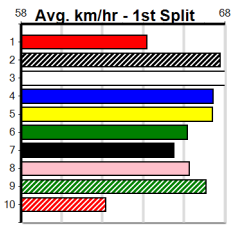

MATURITY CLASSIC HT6

Distance: 525m, Race Type: S/E Heat, Total Prizemoney: $9,055
1st: $6,100, 2nd: $1,870, 3rd: $935, 4th: $150

9

9:20PM

(VIC time)

SHREWD STICKER (4) is four of four over this track and distance and he should assume control soon after box rise. SMOOTH PLANE (5) is all class and he will get a nice cart across early on. WARM COCKLES (2) just needs room early on.

Watchdog Tips:

4

5

2

3

Bet:

Win 4