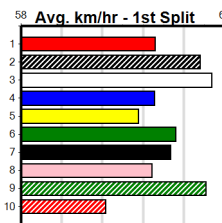

MATURITY CLASSIC HT1

Distance: 525m, Race Type: S/E Heat, Total Prizemoney: $9,055
1st: $6,100, 2nd: $1,870, 3rd: $935, 4th: $150

4

7:38PM

(VIC time)

EXCAVATION (2) announced himself as a star in the making in QLD and he should make light work of this line-up. MISTER EASY (8) has the speed to cross early on and he can fill the quinella spot, while WHODAT SHANLYN (5) will be charging late.

Watchdog Tips: **2** **8** **5** **1** **Bet:** Trifecta 2/1,5,8/1,5,8 ($10 - 166.67%)