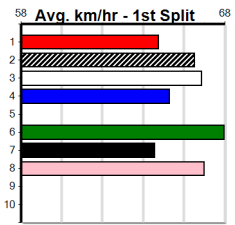

SPORTSBET EVERY DOG HAS ITS DAY

Distance: 600m, Race Type: Mixed 4/5, Total Prizemoney: $10,375
1st: $7,000, 2nd: $2,150, 3rd: $1,075, 4th: $150

12

10:23PM

(VIC time)

SHAKE AND BAKE (1) went to another level with a top 34.47 win here last time and she is drawn to lead throughout again. LUPINI MONELLI (2) is a consistent type and she will get the drop on the red. EMERLEY ZOE (3) has the engine and just needs luck

Watchdog Tips:

1

2

3

4

Bet:

Win 1