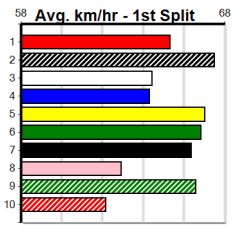

MATURITY CLASSIC HT5

Distance: 525m, Race Type: S/E Heat, Total Prizemoney: $9,055
1st: $6,100, 2nd: $1,870, 3rd: $935, 4th: $150

8

8:58PM

(VIC time)

LAKEVIEW EMILY (5) has been narrowly beaten in two G1 finals of late and she owns a scorching 29.67 PB here. CANYA ALL CLASS (3) is one of the most gifted chasers in work and he is expected to fire fresh. ZIPPING GRYLIS (2) can settle on the speed.

Watchdog Tips:

5

3

2

1

Bet:

Win 5