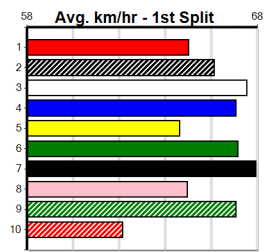

MATURITY CLASSIC HT8

Distance: 525m, Race Type: S/E Heat, Total Prizemoney: $9,055
1st: $6,100, 2nd: $1,870, 3rd: $935, 4th: $150

MEPUNGA SHINE (1) is already a G1 winner here and he should be primed to fire fresh.
CONTAINER (2) is a powerful type and he will follow the red through in the early stages. BERNIE
BURROW (7) is airborne at present and he has the pace to cross.

Watchdog Tips: 1 2 7 3 Bet: Win 1

MEPUNGA SHINE [3] Resuming, G1 winner, will prove hard to reel in $2.20
BK Dog Feb-22 Sire: SHIMA SHINE Dam: MEPUNGA MOLLY
Owner(s): B Smith
Winning Distances: < 300m (0) 300 - 399m (0) 400 - 499m (3) 500 - 599m (7) 600 - 699m (0) > 700m (0)
Trainer: Jeffrey Britton (Anakie)

CONTAINER [5] Powerful type, gets the gun run, main danger $10.00
BK Dog Mar-22 Sire: FERNANDO BALE Dam: MY GIRL KIZZY
Owner(s): G Lanigan
Winning Distances: < 300m (0) 300 - 399m (0) 400 - 499m (3) 500 - 599m (3) 600 - 699m (2) > 700m (0)
Trainer: Matthew Lanigan (Rowsley)

ASTON NERO (NSW)[4] Never headed two runs back, must respect $8.00
BK Dog Feb-22 Sire: AUSSIE INFRARED Dam: FANTASTIC DOTTY
Owner(s): R Borda
Winning Distances: < 300m (0) 300 - 399m (1) 400 - 499m (9) 500 - 599m (2) 600 - 699m (0) > 700m (0)
Trainer: Ian Garland (Longlea)

ZIPPING MOFFAT (NSW)[3] Good record here but may need it easier $16.00
BK Dog Apr-22 Sire: ZACK MONELLI Dam: ZIPPING SAMARA
Owner(s): Hallinan Hallinan (SYN), M Hallinan, F Hallinan
Winning Distances: < 300m (0) 300 - 399m (0) 400 - 499m (2) 500 - 599m (6) 600 - 699m (0) > 700m (0)
Trainer: Thomas Dailly (Anakie)

SEAGULL ROCK [5] Brilliant since resuming, toughest test, place $14.00
BK Dog Apr-22 Sire: BERNARDO Dam: SHORE'S GIRL
Owner(s): T Sinnott
Winning Distances: < 300m (0) 300 - 399m (0) 400 - 499m (5) 500 - 599m (0) 600 - 699m (0) > 700m (0)
Trainer: Rebecca Gibbons (Avalon)

1

2

3

4

5