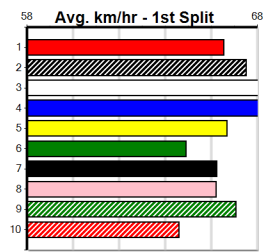

MATURITY CLASSIC HT7

Distance: 525m, Race Type: S/E Heat, Total Prizemoney: $9,055
1st: $6,100, 2nd: $1,870, 3rd: $935, 4th: $150

REITERATE (5) has been racing well over 600m of late and he owns a smart 29.97 PB here. FOLLOW THE BAND (1) has won four of eight here and he is drawn to get all the breaks. BUMPY GOLD (2) will be in the firing line throughout.

Watchdog Tips: 5 1 2 6 Bet: Box Quinella 1,2,5 ($10 for 333.33%)

Form Box Wgt Dist Track Date Time BON Margin 1st/2nd (Time) PIR Checked Comment W/R Split 1 S/P Grade

FOLLOW THE BAND [4] Great record here, gets the gun run, danger $3.60
Owner(s): T Sinnott
Winning Distances: < 300m (0) 300 - 399m (0) 400 - 499m (4) 500 - 599m (7) 600 - 699m (0) > 700m (0)
Winning Weights: 32.9(1) 33.0(2) 33.3(1) 33.6(1) 33.8(1) 33.9(2) 34.2(2) 34.7(1)

Box History
Bx 1st 2nd 3rd 4th 5th 6th 7th 8th
1 2
2 2 1 2 2
3 2 1 1 2 1
4 1 1
5 1 1 1 1 1
6 2 2 2
7 2 1
8 1 1 1
Prize Best $46825.00
Starts 29.82(2)-29/6/24
Trk/Dts 35-11-3-5
APM 8-4-0-0 24903

BUMPY GOLD (NSW)[5] Explosive early pace, can run time, threat $9.00
Owner(s): Kiando (SYN), L Anderson, K Woodhead
Winning Distances: < 300m (0) 300 - 399m (5) 400 - 499m (4) 500 - 599m (0) 600 - 699m (0) > 700m (0)
Winning Weights: 27.1(1) 27.2(1) 27.6(1) 28.4(1) 28.6(1) 28.7(1) 28.8(2) 28.9(1)

Box History
Bx 1st 2nd 3rd 4th 5th 6th 7th 8th
1 1 1
2 2 1 1 1
3 1 2 1
4 2 1 1 1
5 1 1 1 1
6 1 1 1
7 1 1 1
8 1 2 1
Prize Best $24180.00
Starts FSH
Trk/Dts 26-9-6-4
APM 0-0-0-0 13051

BALA ACE [6] Find this harder than his racing to date, tested $21.00
Owner(s): I Garland
Winning Distances: < 300m (0) 300 - 399m (0) 400 - 499m (2) 500 - 599m (0) 600 - 699m (0) > 700m (0)
Winning Weights: 28.0(1) 28.2(1)

Box History
Bx 1st 2nd 3rd 4th 5th 6th 7th 8th
1
2
3
4 1
5
6 1 1
7 1
8 1
Prize Best $5637.50
Starts NBT
Trk/Dts 6-2-1-0
APM 1-0-1-0 4943

KINGSLEY BALE (NSW)[4] Front runner, too much heat in this event, no $8.00
Owner(s): B Wheeler
Winning Distances: < 300m (0) 300 - 399m (0) 400 - 499m (3) 500 - 599m (4) 600 - 699m (0) > 700m (0)
Winning Weights: 29.4(1) 29.5(1) 29.6(1) 29.8(1) 29.9(1) 30.1(1) 30.2(1)

Box History
Bx 1st 2nd 3rd 4th 5th 6th 7th 8th
1 1 2 1 1
2 1 1
3 1 1 1
4 1 1 1 1 1 1
5 1 1 1
6 4 2
7 2
8 1
Prize Best $42715.00
Starts 29.96(3)-30/3/24
Trk/Dts 23-7-8-3
APM 4-2-2-0 25094

REITERATE [5] Quick PB here, extremely versatile, go close $4.00
Owner(s): J Sharp
Winning Distances: < 300m (0) 300 - 399m (0) 400 - 499m (1) 500 - 599m (1) 600 - 699m (3) > 700m (0)
Winning Weights: 31.9(2) 32.0(2) 32.2(1)

Box History
Bx 1st 2nd 3rd 4th 5th 6th 7th 8th
1 1
2 1 1 1
3 1 1
4 1 2
5 1 1
6 1 1
7 1 1
8 1
Prize Best $49075.00
Starts 29.97(2)-4/5/24
Trk/Dts 15-5-4-1
APM 4-1-1-1 40010