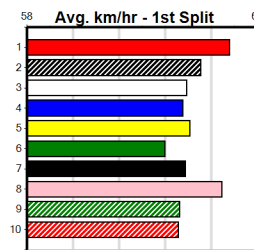

GRV VICBRED SERIES FINAL

1
6:34PM

(VIC time)

Distance: 525m, Race Type: Grade 5 Final, Total Prizemoney: $18,150
1st: $12,000, 2nd: $4,000, 3rd: $2,000, 4th: $150

MOTION SENSOR (5) is armed with a great turn of foot and he should be able to break up the field through the first bend. ONE MORE BURN (1) has been placed in three of four here and she is drawn to be prominent throughout. IRISH LUCY (2) may be value

Watchdog Tips: 5 1 2 3 **Bet:** Win 5

Form Box	Wgt	Dist	Track	Date	Time	BON	Margin	1st/2nd (Time)	PIR	Checked	Comment	WR	Split 1	S/P	Grade	
1	ONE MORE BURN [5] $3.40															
	Solid record here, good early burn, main danger															
	Trainer: Ashlee Terry (Lara)															
	Owner(s): BURN LIKE US (SYN), A Terry, N Rooney															
	Sire: SUPERIOR PANAMA Dam: BURN LIKE FIRE															
	Winning Distances: < 300m (0) 300 - 399m (3) 400 - 499m (9) 500 - 599m (1) 600 - 699m (0) > 700m (0)															
	Winning Weights: 30.3(1) 30.4(1) 30.7(2) 30.8(3) 30.9(2) 31.0(1) 31.2(1) 31.4(1) 31.8(1)															
	2nd (6) 31.8 525 MEA R4 27-Apr-24 30.37 29.69 0.25L CORNHILL PRINCE (30.36) M/3453 . . . 5.14 $3.00 5F															
	5th (5) 31.7 525 MEA R9 04-May-24 30.45 29.61 6.00L KINGSLEY BALE (30.03) M/6665 . . . 5.21 $8.20 5															
	3rd (8) 31.4 500 BEN R8 10-May-24 28.28 27.90 1.75L MINISTER MENTOR (28.17) S/533 . . . 6.72 $2.30 X45															

Form Box	Wgt	Dist	Track	Date	Time	BON	Margin	1st/2nd (Time)	PIR	Checked	Comment	WR	Split 1	S/P	Grade	
2	IRISH LUCY [5] $12.00															
	Strong type, gets the gun run, may be value															
	Trainer: Jason Sharp (Lara)															
	Owner(s): N Powell															
	Sire: SUPERIOR PANAMA Dam: IMMINENT															
	Winning Distances: < 300m (0) 300 - 399m (0) 400 - 499m (1) 500 - 599m (2) 600 - 699m (0) > 700m (0)															
	Winning Weights: 25.9(1) 26.6(1) 27.0(1)															
	2nd (3) 26.9 525 MEA R6 27-Apr-24 30.04 29.69 1.75L SWINDLED (29.93) M/3333 . . . 5.15 $4.50 5H															
	6th (5) 26.9 525 MEA R5 04-May-24 30.99 29.61 20.00L AFIRE (29.61) S/5666 . . . V5 5.17 $24.90 5F															
	3rd (2) 26.9 600 MEA R6 11-May-24 35.11 34.45 8.50L ASTON COSTELLO (34.53) S/7776 . . . 9.37 $7.90 5H															

Form Box	Wgt	Dist	Track	Date	Time	BON	Margin	1st/2nd (Time)	PIR	Checked	Comment	WR	Split 1	S/P	Grade	
3	DAINTREE DAZZLER [3] $7.50															
	Great record here, good turn of foot, respect															
	Trainer: Ben Joske (Yinnar South)															
	Owner(s): LUCKY ELEVEN (SYN), K Joske, G Joske															
	Sire: BERNARDO Dam: CHUNK OF LOVE															
	Winning Distances: < 300m (0) 300 - 399m (2) 400 - 499m (5) 500 - 599m (6) 600 - 699m (0) > 700m (0)															
	Winning Weights: 34.0(1) 34.3(1) 34.4(2) 34.9(1) 35.1(2) 35.2(2) 35.3(2) 35.4(1) 35.5(1)															
	4th (5) 35.3 435 SLE R8 26-May-24 24.68 24.46 3.25L QUEBEC BALE (24.46) M/765 . . . SW 5.46 $3.00 X45															
	1st (8) 35.4 525 MEA R5 01-Jun-24 29.97 29.79 2.25L MIGHTY QUINN (30.11) M/2111 . . . SW 5.22 $10.40 5F															
	3rd (8) 35.4 515 SAN R10 06-Jun-24 29.93 29.50 1.00L SAVANNAH RIOT (29.86) M/4333 . . . 5.21 $2.60 X45															

Form Box	Wgt	Dist	Track	Date	Time	BON	Margin	1st/2nd (Time)	PIR	Checked	Comment	WR	Split 1	S/P	Grade	
4	FERNANDO GOMEZ [4] $21.00															
	Honest type but the draw is a worry, next time															
	Trainer: Brett Hunter (Cranbourne)															
	Owner(s): HUNTER RACING (SYN), A Hunter, B Hunter, C Hunter															
	Sire: FERNANDO BALE Dam: NAUGHTY CAZZA															
	Winning Distances: < 300m (0) 300 - 399m (0) 400 - 499m (2) 500 - 599m (6) 600 - 699m (0) > 700m (0)															
	Winning Weights: 30.3(1) 30.9(2) 31.0(1) 31.1(2) 31.2(1) 31.3(1)															
	2nd (1) 31.0 515 SAN R8 02-May-24 30.18 29.33 12.00L SHIMA CURRENT (29.39) M/7567 . . . 5.21 $19.70 FFA															
	2nd (1) 30.9 525 MEP R6 15-May-24 30.17 30.12 0.75L JEBRYNAH NITRO (30.12) M/5333 . . . 5.20 $4.60 5															
	5th (7) 31.1 525 MEP R5 22-May-24 30.55 29.92 8.50L MISTER EASY (29.98) S/6666 . . . 5.28 $12.90 5H