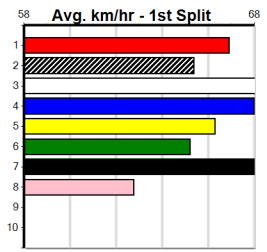

Watchdog Tips: 2 3 1 4 Bet: Box Quinella 1,2,3 (\$10 for 333.33%)

Table with columns: Form Box, Wgt, Dist, Track, Date, Time, BON, Margin, 1st/2nd (Time), PIR, Checked, Comment, W/R, Split 1, S/P, Grade