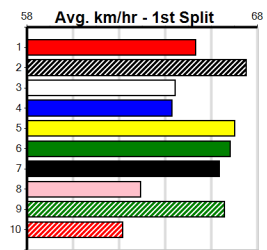

MATURITY CLASSIC HT5

Distance: 525m, Race Type: S/E Heat, Total Prizemoney: $9,055
1st: $6,100, 2nd: $1,870, 3rd: $935, 4th: $150

LAKEVIEW EMILY (5) has been narrowly beaten in two G1 finals of late and she owns a scorching 29.67 PB here. CANYA ALL CLASS (3) is one of the most gifted chasers in work and he is expected to fire fresh. ZIPPING GRYLLIS (2) can settle on the speed.

Watchdog Tips: 5 3 2 1 **Bet:** Win 5

1

REV ROSE [5] **$14.00**
Drawn to settle close, charges late, respect
BK Bitch Mar-22 Sire: SHIMA SHINE Dam: JD REVELATION
Owner(s): DAILLY GREYHOUND FARMS (SYN), G Dailly, T Dailly
Winning Distances: < 300m (0) 300 - 399m (0) 400 - 499m (2) 500 - 599m (3) 600 - 699m (0) > 700m (0)
Winning Weights: 28.9(2) 29.2(1) 29.5(1) 29.6(1)
2nd (5) 29.4 450 BAL R6 15-May-24 25.31 24.79 1.00L PAT ABILITY (25.25) M/874 . . . 6.89 $7.60 S
3rd (1) 29.1 515 SAN R7 24-May-24 29.71 29.17 8.00L IN THE HUB (29.17) M/4333 . . . 5.13 $5.70 X34
3rd (4) 29.7 525 MEA R7 01-Jun-24 30.08 29.79 0.50L MICHALIS (30.06) M/7744 . . . 5.21 $3.90 5H
4th (2) 29.3 600 MEP R7 05-Jun-24 35.16 34.47 10.00 GROOVEBIRD (34.47) M/6754 . . . 9.22 $1.60 RWH
4th (8) 29.6 525 MEA R7 08-Jun-24 30.44 29.80 1.75L SILKY SAUCE (30.33) S/8444 . . . 5.32 $9.20 5F
2nd (5) 29.3 600 MEA R2 15-Jun-24 34.64 34.36 2.75L GROOVEBIRD (34.47) M/4322 . . . 9.12 $5.70 RWF
5th (7) 29.2 600 MEA R5 22-Jun-24 34.94 34.06 4.75L FLED THE SCENE (34.61) M/6544 . . . 9.17 $6.30 5H
4th (8) 29.8 525 MEA R7 06-Jul-24 30.57 30.06 6.50L SIT AND STEER (30.14) S/6764 . . . 5.23 $5.90 5
Last 3 wins NOT included above
1st (3) 28.9 525 MEA R1 06-Jan-24 30.13 29.84 2.00L BUN RIDGE (30.26) S/5532 . . . SW . 5.25 $3.70 7
1st (4) 29.5 525 MEP R6 10-Apr-24 30.00 29.82 4.25L SWIFT VODKA (30.29) M/8631 . . . . 5.28 $4.30 5
1st (5) 29.6 515 SAN R11 25-Apr-24 29.44 29.24 0.25L SHIMA STEEL (29.45) M/4222 . . . . 5.13 $3.40 X45

2

ZIPPING GRYLLIS (NSW)[4] **$4.60**
Good record here, can clear the red, threat
BK Dog Feb-22 Sire: MY REDEEMER Dam: ZIPPING IVY
Owner(s): Hallinan Hallinan (SYN), M Hallinan, F Hallinan
Winning Distances: < 300m (0) 300 - 399m (4) 400 - 499m (1) 500 - 599m (4) 600 - 699m (0) > 700m (0)
Winning Weights: 32.5(1) 32.6(1) 32.7(1) 32.9(1) 33.2(1) 33.3(1) 33.6(1) 33.9(1) 34.0(1)
6th (2) 32.9 450 WBL R11 25-Apr-24 25.63 24.87 4.50L SUPER SHANKS (25.32) M/877 . . . . 6.73 $2.10 SH
2nd (4) 32.9 515 SAN R9 02-May-24 29.98 29.33 0.25L JYE'S JET (29.96) M/2211 . . . . 5.09 $1.80 X45
5th (8) 32.9 515 SAN R8 09-May-24 29.78 29.19 3.75L HERE COMES ARTIE (29.52) M/1113 . . . . 5.00 $4.80 SH
1st (8) 32.5 515 SAN R9 30-May-24 30.30 29.95 4.50L SODA APACHE (30.60) M/2111 . . . SW . 5.18 $3.50 X45
2nd (4) 33.2 515 SAN R4 06-Jun-24 29.65 29.50 0.50L ZIPPING HOPKINS (29.63) M/1111 . . . SW . 5.09 $4.10 FFA
1st (1) 33.2 525 MEP R7 12-Jun-24 30.01 29.89 1.25L DIMORA CRUZ (30.08) Q/1111 . . . . 5.07 $1.04 5H
3rd (4) 33.2 525 MEA R9 22-Jun-24 30.46 29.65 2.75L DIMORA CRUZ (30.26) M/2233 . . . . 5.15 $2.70 5F
4th (6) 32.8 460 GEL R8 05-Jul-24 26.15 25.54 9.00L HOUSE OF TURBO (25.54) M/754 . . . . 6.70 $4.20 X45
Last 3 wins NOT included above
1st (6) 32.9 390 WBL R2 15-Feb-24 21.95 21.95 7.00L ART THE CLOWN (22.42) M/11 . . . . 8.45 $1.40 RWF
1st (2) 32.7 525 MEA R4 02-Mar-24 29.95 29.67 1.5L EDSEL BALE (30.04) M/1111 . . . . 5.07 $2.30 5
1st (3) 32.6 520 GEL R4 12-Apr-24 30.30 29.83 1.25L BUN STORM (30.38) Q/1111 . . . SW . 5.30 $2.80 SH