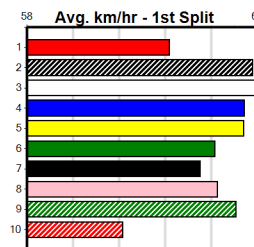

MATURITY CLASSIC HT6

Distance: 525m, Race Type: S/E Heat, Total Prizemoney: $9,055
1st: $6,100, 2nd: $1,870, 3rd: $935, 4th: $150

SHREWD STICKER (4) is four of four over this track and distance and he should assume control soon after box rise. SMOOTH PLANE (5) is all class and he will get a nice cart across early on. WARM COCKLES (2) just needs room early on.

Watchdog Tips: 4 5 2 3 Bet: Win 4

Varsity Bale (NSW)[5] Talented but can be hit or miss early, risky $12.00
Owner(s): B Wheeler
Sire: CHRISTO BALE Dam: DYNA ROMY
Trainer: Samantha Grenfell (Anakie)

Warm Cockles [5] No luck of late, unbeaten here, can threaten $4.60
Owner(s): D Burnett
Sire: FERNANDO BALE Dam: MA'S PLUM JAM
Trainer: David Burnett (Little River)

Here Comes Milli [5] Placed in three of four here, early pace, respect $3.40
Owner(s): T D racing (SYN), G Rowe, B Stockdale
Sire: BERNARDO Dam: BRUEGHELINO
Trainer: Des Douch (Maffra)

Shrewd Sticker (NSW)[4] Huge prospect, can burn early on, go close $3.20
Owner(s): A Mcvicker
Sire: MEPUNGA CRUZER Dam: KISSING CARTER
Trainer: Brendan Pursell (Lara)

Smooth Plane [2] All star, will get a cart across, main danger $4.20
Owner(s): DAILLY GREYHOUND FARMS (SYN), G Dailly, T Dailly
Sire: VULTURI Dam: SMOOTH BOURBSKI
Trainer: Thomas Dailly (Anakie)

1

2

3

4

5