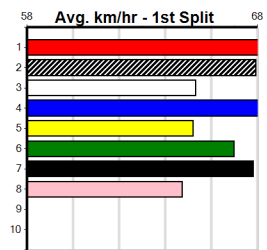

FIREBALL HT1

Distance: 730m, Race Type: S/E Heat, Total Prizemoney: $10,375
1st: $7,000, 2nd: $2,150, 3rd: $1,075, 4th: $150

PALAWA KING (8) is the best stayer in the game and with the leaders expected to bunch, he should run over the top late. EXPLODED (2) captured the G1 Queensland Cup last time out and he is a star on the rise. PASS MARK (1) can run a cheeky race.

Watchdog Tips: **8** **2** **1** **4** **Bet:** **Win 8**

1

PASS MARK [5] **No luck in the G1 QLD Cup, draw suits, value** **$12.00**

BK Dog Mar-22 Sire: FERNANDO BALE Dam: MY GIRL KIZZY
Owner(s): THE WILLY STROLLERS (SYN), J Sharp, M Alexander
Winning Distances: < 300m (0) 300 - 399m (0) 400 - 499m (1) 500 - 599m (1) 600 - 699m (5) > 700m (2)
Winning Weights: 32.2(2) 32.3(1) 32.4(4) 32.6(1) 33.0(1)

1st	2nd	3rd	4th	5th	6th	7th	8th
1st (2) 32.4 660 BAL R4 08-May-24 37.98 37.98 6.00L SEPHORA BALE (38.37) Q/2221 . . . 12.84 $1.30 S							
4th (3) 32.5 715 SAN R3 16-May-24 42.02 41.62 6.00L UNREAL SPEED (41.62) M/2223 . . . 6.12 $4.60 SH							
7th (7) 32.2 715 SAN R6 24-May-24 42.70 41.97 9.50L WILD CASH (42.05) M/7777 . . . 6.37 $3.40 S							
4th (2) 32.4 710 BGC R8 29-May-24 42.57 41.67 13.00 VALPOLICELLA (41.67) 65 65 16.27 $7.00 SH							
4th (2) 32.1 650 SHP R7 10-Jun-24 37.78 36.94 2.25L WILD CASH (37.62) M/5444 . . . 18.05 $4.90 SH							
7th (5) 32.3 710 BGC R7 20-Jun-24 42.47 41.56 8.50L FLYING FRED (41.89) 77 77 16.33 $14.00 O							
2nd (6) 32.4 710 BGC R4 27-Jun-24 42.10 41.40 4.75L SANISHA (41.77) 33 33 15.95 $19.00 SH							
6th (6) 32.3 710 BGC R6 04-Jul-24 42.21 42.01 2.75L EXPLODED (42.01) 6 6 16.22 $101.00 GRP1							

Last 3 wins NOT included above

1st (6) 32.2 715 SAN R6 11-Apr-24 42.35 42.35 4.00L HELLO PA (42.61) M/2211 . . . 6.12 $3.10 5
1st (6) 32.2 715 SAN R7 25-Apr-24 41.90 41.90 5.50L DEWANA SENSATION (42.25) Q/2111 . SW . 6.15 $3.10 X45
1st (6) 32.4 650 WBL R6 01-May-24 37.72 37.72 0.50L WINDSOR GIRL (37.74) M/333 . SW . 17.35 $3.00 S

Box History: Bx 1st 2nd 3rd 4th 5th 6th 7th 8th
1 1 1 2
2 2 1
3 1 2 1
4 1 1 1
5 1 1
6 3 1 1
7 2 2 1 1
8 1 1 1

Prize Best $66900.00
Starts FSTD 29-9-5-3
Trk/Dts 0-0-0-0
APM 37586

Trainer: Jeffrey Britton (Anakie)