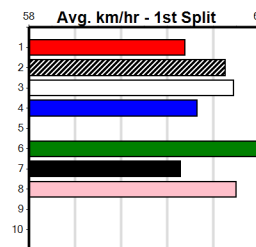

SPORTSBET EVERY DOG HAS ITS DAY

Distance: 600m, Race Type: Mixed 4/5, Total Prizemoney: $10,375
1st: $7,000, 2nd: $2,150, 3rd: $1,075, 4th: $150

SHAKE AND BAKE (1) went to another level with a top 34.47 win here last time and she is drawn to lead throughout again. LUPINI MONELLI (2) is a consistent type and she will get the drop on the red. EMERLEY ZOE (3) has the engine and just needs luck

Watchdog Tips: 1 2 3 4 **Bet:** Win 1

Form Box	Wgt	Dist	Track	Date	Time	BON	Margin	1st/2nd (Time)	PIR	Checked	Comment	WR	Split 1	S/P	Grade	
1	SHAKE AND BAKE [4] $2.80															
	Dominant win last week, gun draw, yes															
	BK Bitch May-22 Sire: SHIMA SHINE Dam: SUPER TORA															
	Owner(s): Super Tora (SYN), G Farrugia, W Gallagher, S Siegersma, B Schuring															
	Trainer: Jeffrey Britton (Anakie)															
	Winning Distances: < 300m (0) 300 - 399m (0) 400 - 499m (0) 500 - 599m (3) 600 - 699m (3) > 700m (0)															
	Winning Weights: 30.2(1) 30.6(1) 30.9(1) 31.0(2) 31.4(1)															
	4th (1) 30.9 525 MEA R2 04-May-24 30.64 29.61 3.75L GOLD SCOTCH (30.38) Q/4667 . . . 5.19 $3.90 5F															
	3rd (6) 31.0 650 WBL R5 09-May-24 38.01 37.62 2.25L WINDSOR GIRL (37.86) M/223 . . . 17.64 $4.70 RWH															
	1st (2) 31.4 650 WBL R6 16-May-24 37.27 37.27 3.00L PAYBACK (37.48) Q/1111 . . . SW . 17.02 $4.10 RWF															

Form Box	Wgt	Dist	Track	Date	Time	BON	Margin	1st/2nd (Time)	PIR	Checked	Comment	WR	Split 1	S/P	Grade	
2	LUPINI MONELLI (WA)[5] $6.00															
	Consistent type, can follow the red early, danger															
	BD Bitch Oct-20 Sire: FERNANDO BALE Dam: CORONA MONELLI															
	Owner(s): Aloisi Lehman (SYN), T Aloisi, M Lehman															
	Trainer: David Geall (Lara)															
	Winning Distances: < 300m (0) 300 - 399m (0) 400 - 499m (0) 500 - 599m (16) 600 - 699m (1) > 700m (0)															
	Winning Weights: 25.2(1) 25.3(2) 25.4(1) 25.5(2) 25.6(1) 25.8(2) 26.1(3) 26.2(2) 26.3(1) 26.4(2)															
	3rd (3) 26.8 660 BEN R8 17-May-24 38.05 37.97 1.25L PROFESSOR SNITCH (37.97) M/1122 . . . 4.15 $6.30 X45															
	3rd (1) 26.9 600 MEA R9 25-May-24 34.69 34.17 0.50L HENRY INTENTION (34.67) Q/1233 . . . SW . 8.99 $1.90 5															
	3rd (3) 26.5 515 SAN R5 30-May-24 30.41 29.95 2.50L DESIRED PATH (30.24) M/8443 . . . . 5.41 $11.80 5															

Form Box	Wgt	Dist	Track	Date	Time	BON	Margin	1st/2nd (Time)	PIR	Checked	Comment	WR	Split 1	S/P	Grade	
3	EMERLEY ZOE (NSW)[4] $4.80															
	Relies on luck but is a huge talent, threat															
	BK Bitch May-21 Sire: SHIMA SHINE Dam: SALDANA															
	Owner(s): J Hurlay															
	Trainer: Bradley Fitton (Pearcedale)															
	Winning Distances: < 300m (0) 300 - 399m (0) 400 - 499m (3) 500 - 599m (5) 600 - 699m (2) > 700m (0)															
	Winning Weights: 27.4(2) 27.6(1) 27.7(2) 27.8(1) 27.9(2) 28.0(1) 28.1(1)															
	3rd (1) 27.5 600 MEP R8 14-Feb-24 34.96 34.27 10.00 FAST MINARDI (34.27) M/4344 . . . . 9.10 $3.10 X45															
	1st (5) 27.4 600 MEA R5 23-Mar-24 34.26 34.26 10.00 DEDALUS DIGGLE (34.92) M/1111 . . . SW . 9.02 $3.20 5															
	4th (2) 27.4 595 SAN R4 30-Mar-24 34.95 34.32 9.50L FAST MINARDI (34.32) M/4334 . . . . 9.50 $1.90 X45