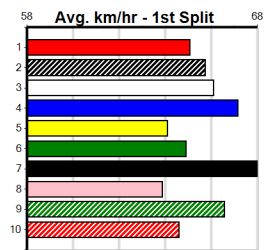

MATURITY CLASSIC HT4

Distance: 525m, Race Type: S/E Heat, Total Prizemoney: $9,055
1st: $6,100, 2nd: $1,870, 3rd: $935, 4th: $150

HOUSE OF TURBO (7) is armed with electrifying early speed and he has been enormous in his past three wins. HE SHINES (8) is an absolute beast and he will get a nice cart across early on. ETHANOL WATER (4) just needs a little luck early on.

Watchdog Tips: 7 8 4 5 Bet: Box Quinella 4,7,8 ($10 for 333.33%)

WILD JAZZ [5] Hasn't won for a little while, this is harder, no $16.00
Owner(s): B Alford
Sire: SHIMA SHINE Dam: AMARA LUCY
Trainer: Robert Conway (Bunyip)
Winning Distances: < 300m (0) 300 - 399m (0) 400 - 499m (6) 500 - 599m (2) 600 - 699m (0) > 700m (0)
Winning Weights: 24.9(1) 25.0(1) 25.2(1) 25.3(3) 25.4(1) 26.1(1)
Box History table and Prize Best Starts table included.

JETSTREAM ICON [5] Hit or miss early, pace out wide is a worry, place $12.00
Owner(s): M Sullivan
Sire: FERNANDO BALE Dam: WEEONA DOTTY
Trainer: Ian Garland (Longlea)
Winning Distances: < 300m (0) 300 - 399m (0) 400 - 499m (4) 500 - 599m (3) 600 - 699m (0) > 700m (0)
Winning Weights: 31.9(1) 32.2(1) 32.4(2) 32.5(1) 32.6(1) 32.7(1)
Box History table and Prize Best Starts table included.

CANYA HYPERSONIC (NSW) [Front runner, will cop plenty of pressure, tested $12.00
Owner(s): Mud Flaps Racing (SYN), L Schreier, D Baker
Sire: GOOD ODDS HARADA Dam: OPTICAL
Trainer: Matthew Lanigan (Rowsley)
Winning Distances: < 300m (0) 300 - 399m (2) 400 - 499m (1) 500 - 599m (4) 600 - 699m (1) > 700m (0)
Winning Weights: 28.5(1) 28.7(1) 29.0(1) 29.2(1) 29.6(2) 29.7(1) 29.9(1)
Box History table and Prize Best Starts table included.

ETHANOL WATER [5] Airborne at present, will charge late, threat $3.60
Owner(s): DAILLY GREYHOUND FARMS (SYN), G Dailly, T Dailly
Sire: DROOPYS SYDNEY Dam: MY ETHANOL
Trainer: Thomas Dailly (Anakie)
Winning Distances: < 300m (0) 300 - 399m (0) 400 - 499m (1) 500 - 599m (8) 600 - 699m (3) > 700m (0)
Winning Weights: 27.8(1) 27.9(2) 28.0(1) 28.1(2) 28.2(2) 28.3(1) 28.4(2) 29.0(1)
Box History table and Prize Best Starts table included.

YAMANU BALE (NSW)[5] Still learning, has a nice turn of foot, respect $10.00
Owner(s): B Wheeler
Sire: JARVIS BALE Dam: ETHLA ALLEN
Trainer: Rebecca Gibbons (Avalon)
Winning Distances: < 300m (0) 300 - 399m (0) 400 - 499m (0) 500 - 599m (3) 600 - 699m (0) > 700m (0)
Winning Weights: 32.9(1) 33.3(1) 33.6(1)
Box History table and Prize Best Starts table included.