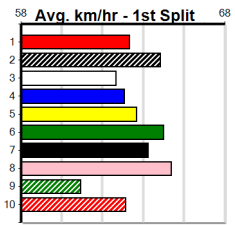

Sale

SPORTSBET FINAL

Distance: 435m, Race Type: Grade 5 Final, Total Prizemoney: $3,360
1st: $2,250, 2nd: $690, 3rd: $345, 4th: $75

6
6:37PM
(VIC time)

Watchdog Tips: **0 0 0 0** Bet: **0**