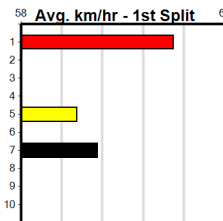

Sale

2
5:17PM
(VIC time)

DAVE CONWAY

Distance: 435m, Race Type: Maiden, Total Prizemoney: $2,535
1st: $1,680, 2nd: $520, 3rd: $260, 4th: $75

Watchdog Tips: **0** **0** **0** **0** Bet: **0**

Form	Box	Weight	Dist	Track	Date	Time	BON	Margin	1st/2nd (Time)	PIR	Checked	Comment	W/R	Split 1	S/P	Grade	
1 COLLINDA POPS [M]																	
BK	B				May-22		ASTON DEE BEE		AUDACIOUS BELL								
Trainer: Stephanie Tyler (Boisdale)																	
2nd	(8)	28.4	400	WGL	R1	02-Jul-24	23.64	22.51	2.75	LLOUR PINK MANTRA (23.47)	S/22			8.50	$8.00	M	
4th	(5)	28.3	400	WGL	R2	09-Jul-24	23.44	22.52	3.25	LDEAL CLOSER (23.22)	M/22			8.53	$5.60	M	
Owner(s): S Tyler																	
<table border="1" style="width:100%; border-collapse: collapse;"> <thead> <tr><th colspan="8">Winning Boxes</th></tr> <tr><th>1</th><th>2</th><th>3</th><th>4</th><th>5</th><th>6</th><th>7</th><th>8</th></tr> </thead> <tbody> <tr><td>Prize</td><td></td><td></td><td></td><td></td><td></td><td></td><td></td></tr> <tr><td>Best</td><td></td><td></td><td></td><td></td><td></td><td></td><td></td></tr> <tr><td>Starts</td><td></td><td></td><td></td><td></td><td></td><td></td><td></td></tr> <tr><td>Trk/Dst</td><td></td><td></td><td></td><td></td><td></td><td></td><td></td></tr> <tr><td>APM</td><td></td><td></td><td></td><td></td><td></td><td></td><td></td></tr> </tbody> </table>																	
2 DAINTREE TOMMY [M]																	
BD	D				Dec-22		TOMMY SHELBY		PERSIAN GODDESS								
Trainer: Gary Joske (Yinnar)																	
Owner(s): LUCKY ELEVEN (SYN), K Joske, G Joske																	
<table border="1" style="width:100%; border-collapse: collapse;"> <thead> <tr><th colspan="8">Winning Boxes</th></tr> <tr><th>1</th><th>2</th><th>3</th><th>4</th><th>5</th><th>6</th><th>7</th><th>8</th></tr> </thead> <tbody> <tr><td>Prize</td><td></td><td></td><td></td><td></td><td></td><td></td><td></td></tr> <tr><td>Best</td><td></td><td></td><td></td><td></td><td></td><td></td><td></td></tr> <tr><td>Starts</td><td></td><td></td><td></td><td></td><td></td><td></td><td></td></tr> <tr><td>Trk/Dst</td><td></td><td></td><td></td><td></td><td></td><td></td><td></td></tr> <tr><td>APM</td><td></td><td></td><td></td><td></td><td></td><td></td><td></td></tr> </tbody> </table>																	
3 ZIPPITY ZIPPIN' [M]																	
BK	D				Sep-22		SUNSET SPITFIRE		EL HELECHO								
Trainer: Carolyn Jones (Rosedale)																	
Owner(s): C Jones																	
<table border="1" style="width:100%; border-collapse: collapse;"> <thead> <tr><th colspan="8">Winning Boxes</th></tr> <tr><th>1</th><th>2</th><th>3</th><th>4</th><th>5</th><th>6</th><th>7</th><th>8</th></tr> </thead> <tbody> <tr><td>Prize</td><td></td><td></td><td></td><td></td><td></td><td></td><td></td></tr> <tr><td>Best</td><td></td><td></td><td></td><td></td><td></td><td></td><td></td></tr> <tr><td>Starts</td><td></td><td></td><td></td><td></td><td></td><td></td><td></td></tr> <tr><td>Trk/Dst</td><td></td><td></td><td></td><td></td><td></td><td></td><td></td></tr> <tr><td>APM</td><td></td><td></td><td></td><td></td><td></td><td></td><td></td></tr> </tbody> </table>																	
4 RAPIDO MYSTIQUE (WA)[M]																	
BK	B				Sep-22		FERNANDO BALE		RAPIDO LASS								
Trainer: Chloe Bowman (Kilmany)																	
4th	(2)	25.4	350	TRA	R2	05-Jul-24	20.49	19.49	4.75	LBLISSFUL RAIN (20.17)	M/53			6.85	$6.30	M	
Owner(s): Rapido (SYN), M Romer, G Adamson, S Allen, S Paterson, G Lengkeek, R Steel																	
<table border="1" style="width:100%; border-collapse: collapse;"> <thead> <tr><th colspan="8">Winning Boxes</th></tr> <tr><th>1</th><th>2</th><th>3</th><th>4</th><th>5</th><th>6</th><th>7</th><th>8</th></tr> </thead> <tbody> <tr><td>Prize</td><td></td><td></td><td></td><td></td><td></td><td></td><td></td></tr> <tr><td>Best</td><td></td><td></td><td></td><td></td><td></td><td></td><td></td></tr> <tr><td>Starts</td><td></td><td></td><td></td><td></td><td></td><td></td><td></td></tr> <tr><td>Trk/Dst</td><td></td><td></td><td></td><td></td><td></td><td></td><td></td></tr> <tr><td>APM</td><td></td><td></td><td></td><td></td><td></td><td></td><td></td></tr> </tbody> </table>																	
5 DAINTREE BLINDER [M]																	
BK	D				Dec-22		TOMMY SHELBY		PERSIAN GODDESS								
Trainer: Ben Joske (Yinnar South)																	
3rd	(5)	32.3	435	SLE	R1	03-Jul-24	25.24	24.41	6.00	LPAW YONDER (24.83)	M/433			5.43	$9.10	M	
2nd	(6)	31.7	435	SLE	R2	07-Jul-24	25.05	24.39	0.50	L SOMERTON KAREN (25.02)	Q/322			5.42	$3.40	M	
4th	(7)	31.8	395	TRA	R3	10-Jul-24	23.14	22.23	4.50	LHAWKEYED KID (22.84)	M/4433		SW	3.83	$1.50	M	
Owner(s): LUCKY ELEVEN (SYN), K Joske, G Joske