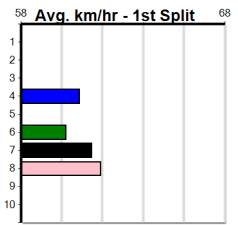

Sale

COURTNEY CARTAGE

Distance: 435m, Race Type: Maiden, Total Prizemoney: $2,535
1st: $1,680, 2nd: $520, 3rd: $260, 4th: $75

1
4:54PM
(VIC time)

Watchdog Tips: **0 0 0 0** Bet: .

Form Box Weight Dist Track Date Time BON Margin 1st/2nd (Time) PIR Checked Comment W/R Split 1 S/P Grade

1 CHALUPA BATMAN [M]
BE D Sep-22 COSMIC RUMBLE REAL REWARD
Trainer: Natalie Presutto (Devon Meadows)
Owner(s): Three Little Pigs and The Big Bad Wolf (SYN), J Presutto, P Presutto, A Presutto, D Presutto

Winning Boxes							
1	2	3	4	5	6	7	8
Prize							
Best							
Starts							
Trk/Dst							
APM							

2 SHARNI'S SECRET [M]
BK B Dec-22 TOMMY SHELBY PERSIAN GODDESS
Trainer: John Musselwhite (Lindenow)
Owner(s): L Traynor

Winning Boxes							
1	2	3	4	5	6	7	8
Prize							
Best							
Starts							
Trk/Dst							
APM							

3 KEY PILLARS [M]
BK B Nov-22 BERNARDO UTOPIA
Trainer: Kate Gorman (Tanjil South)
Owner(s): SEE THE DREAM (SYN), S Buccilli, B Buccilli

Winning Boxes							
1	2	3	4	5	6	7	8
Prize							
Best							
Starts							
Trk/Dst							
APM							

4 BLACK LICORICE [M]
BK D Nov-22 EXPLOSIVE BOY COCO NOVA
Trainer: Darren Fisher (Lara)

Winning Boxes							
1	2	3	4	5	6	7	8
Prize							
Best							
Starts							
Trk/Dst							
APM							

5 *** VACANT BOX ***
Trainer:
Owner(s):

Winning Boxes							
1	2	3	4	5	6	7	8
Prize							
Best							
Starts							
Trk/Dst							
APM							

6 LAKEVIEW APRIL [M]
WBE B Sep-21 FERNANDO BALE LAKEVIEW GRACE
Trainer: Michelle Wilkins (Giffard West)

Winning Boxes							
1	2	3	4	5	6	7	8
Prize							
Best							
Starts							
Trk/Dst							
APM							

7 KELLY JANE (NSW)[M]
BK B Oct-22 KOBLENZ XALYNN BALE
Trainer: Ben Joske (Yinnar South)
Owner(s): Lazzamarie (SYN), M Evans, L Scott

Winning Boxes							
1	2	3	4	5	6	7	8
Prize							
Best							
Starts							
Trk/Dst							
APM							

8 GAZING COLLINDA [M]
F B May-22 ASTON DEE BEE AUDACIOUS BELL
Trainer: Samuel Tyler (Boisdale)

Winning Boxes							
1	2	3	4	5	6	7	8
Prize							
Best							
Starts							
Trk/Dst							
APM							

9 *** NO RESERVE ***
Trainer:
Owner(s):

Winning Boxes							
1	2	3	4	5	6	7	8
Prize							
Best							
Starts							
Trk/Dst							
APM							

10 *** NO RESERVE ***
Trainer:
Owner(s):

Winning Boxes							
1	2	3	4	5	6	7	8
Prize							
Best							
Starts							
Trk/Dst							
APM