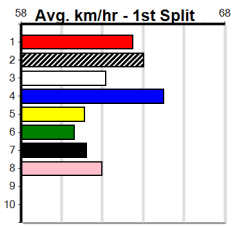

Sale

SMOKEHOUSE 81 DAMSELS DASH

Distance: 435m, Race Type: Grade 5, Total Prizemoney: \$2,925
1st: \$1,950, 2nd: \$600, 3rd: \$300, 4th: \$75

11

8:19PM

(VIC time)

Watchdog Tips:

0 0 0 0