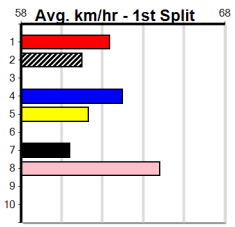

Sale

SPORTSBET GREEN TICKS (2-3 WINS)

Distance: 435m, Race Type: Restricted Win, Total Prizemoney: $2,925
1st: $1,950, 2nd: $600, 3rd: $300, 4th: $75

4

5:57PM

(VIC time)

Watchdog Tips:

0 0 0 0

Bet:

Form	Box	Weight	Dist	Track	Date	Time	BON	Margin	1st/2nd (Time)	PIR	Checked	Comment	W/R	Split 1	S/P	Grade

1 NEVER AROUND [6]																	Winning Boxes								
RF	B	Mar-22 BERNARDO				NO TALKING												1	2	3	4	5	6	7	8
Trainer: Debbie Selleck (Tooradin)																	Prize Best Starts Trk/Dst APM								
8th	(7)	27.6	435	SLE	R2	12-May-24	25.69	24.08	16.00	LELITE DOM (24.58)	S/888	.	.	.	5.53	$36.90	7	$2,000.00 NBT							
1st	(8)	27.9	460	WGL	R3	30-May-24	26.50	25.91	2.00	CONVICT MODEL (26.64)	M/234	.	.	.	6.65	$4.00	T3-7	9-2-0-0							
8th	(4)	28.1	460	WGL	R7	13-Jun-24	26.71	26.03	2.50	MIRA BALE (26.53)	M/888	.	.	.	7.19	$7.60	X67	1-0-0-0							
8th	(6)	28.0	460	WGL	R5	04-Jul-24	27.26	26.13	9.00	LSHIV ROY (26.66)	S/668	.	.	.	6.94	$14.60	RW	$1400							
Owner(s): OUR FAMILY (SYN), B Selleck, D Selleck, J Selleck, H Selleck, J Lindsay, B Lindsay																									

2 STRIKE IT RYKER (QLD)[6]																	Winning Boxes								
BK	D	Jan-22 FERNANDO BALE				DAM SLIPPERY												1	2	3	4	5	6	7	8
Trainer: Leanne Burke (Alberton West)																	Prize Best Starts Trk/Dst APM								
2nd	(3)	31.2	435	SLE	R10	27-Mar-24	25.18	24.59	4.50	COLLINDA AIR (24.87)	M/112	.	.	.	5.33	$11.40	X67	$2,875.00 NBT							
8th	(5)	31.3	500	TRA	R7	01-Apr-24	29.24	28.27	14.00	HARRY THE HOOD (28.27)	M/588	.	.	.	9.74	$4.70	T3-RW	9-2-2-1							
5th	(8)	31.5	460	WGL	R4	18-Apr-24	26.74	26.19	7.50	LMAV SO DREAMING (26.22)	M/786	.	.	.	6.94	$11.80	T3-7	1-0-1-0							
1st	(4)	31.1	395	TRA	R3	08-Jul-24	22.49	22.32	1.25	WOODSIDE CRUISER (22.56)	M/221	.	.	.	3.80	$5.80	7	$1878							
Owner(s): CHILL OUT CHICKS (SYN), G Harris, M Kay, K Beaumont, N Wehmoller																									

3 *** VACANT BOX ***																	Winning Boxes							
Trainer:																								
Owner(s):																								

4 GOT VIBES [5]																	Winning Boxes								
BK	B	Apr-21 BERNARDO				SUNSET SENORITA												1	2	3	4	5	6	7	8
Trainer: Jessica Bean (Tinamba)																	Prize Best Starts Trk/Dst APM								
1st	(2)	27.8	400	WGL	R4	16-May-24	22.71	22.71	6.00	PATH OF GLORY (23.10)	M/11	.	.	.	8.36	$1.60	T3-6	$7,695.00 NBT							
8th	(6)	27.2	435	SLE	R4	26-May-24	25.29	24.46	10.00	LDR. ERICA (24.60)	M/888	.	.	.	5.61	$12.50	RW	17-3-3-2							
3rd	(1)	27.1	395	TRA	R3	07-Jun-24	22.52	22.20	4.00	PARIS BALE (22.25)	M/223	.	.	.	3.76	$4.20	RW	5-0-0-0							
5th	(3)	27.4	435	SLE	R9	03-Jul-24	25.06	24.41	6.50	VELUZA BALE (24.62)	Q/123	.	.	.	5.20	$7.80	5	$4147							
Owner(s): R Bean																	ENG TRA 2024-07-12								

5 RAPIDFIRE DENZEL [5]																	Winning Boxes								
BK	D	Apr-22 FABREGAS				WYNBURN LUCIFER												1	2	3	4	5	6	7	8
Trainer: Claire Allen (Greendale)																	Prize Best Starts Trk/Dst APM								
3rd	(6)	35.3	450	BAL	R3	19-Jun-24	25.83	25.12	6.00	LRIVIA ZORO (25.42)	M/885	.	.	.	7.00	$14.40	RW	$9,145.00 FSH							
2nd	(4)	35.5	450	BAL	R5	23-Jun-24	25.61	25.50	1.5L	CATCH MY DRIFT (25.50)	M/555	.	.	.	6.97	$4.30	T3-5	23-3-6-2							
3rd	(1)	35.6	485	HOR	R5	02-Jul-24	27.64	27.06	3.00	GENESIS BALE (27.43)	Q/233	.	.	.	6.65	$18.30	RWH	6-2-0-2							
2nd	(8)	35.6	485	HOR	R8	09-Jul-24	27.61	27.40	0.50	LIDYLLIC JAMES (27.58)	M/633	.	.	.	6.82	$26.90	RWF	0-0-0-0							
Owner(s): Just for us (SYN), B Hare, C Allen																	$5727								

6 *** VACANT BOX ***																	Winning Boxes							
Trainer:																								
Owner(s):