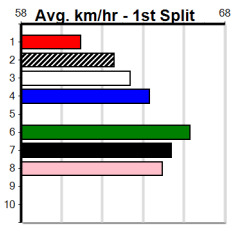

Sale

SWAMPY'S HAMMER HANDLE CLASSIC

Distance: 435m, Race Type: Mixed 4/5, Total Prizemoney: $3,360
1st: $2,250, 2nd: $690, 3rd: $345, 4th: $75

7
6:57PM
(VIC time)

Watchdog Tips: 0 0 0 0 **Bet:** .