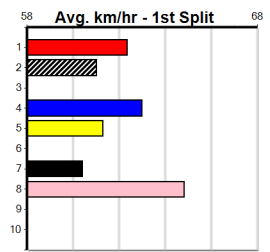

Sale
4
5:57PM
(VIC time)

SPORTSBET GREEN TICKS (2-3 WINS)

Distance: 435m, Race Type: Restricted Win, Total Prizemoney: $2,925
1st: $1,950, 2nd: $600, 3rd: $300, 4th: $75

Watchdog Tips: [ ] [ ] [ ] [ ] Bet: [ ]

Form Box Wgt Dist Track Date Time BON Margin 1st/2nd (Time) PIR Checked Comment W/R Split 1 S/P Grade

1 NEVER AROUND [6]
RF Bitch Mar-22 Sire: BERNARDO Dam: NO TALKING
Owner(s): OUR FAMILY (SYN), B Selleck, D Selleck, H Selleck, J Lindsay, B Lindsay Trainer: Debbie Selleck (Tooradin)
Winning Distances: < 300m (0) 300 - 399m (0) 400 - 499m (2) 500 - 599m (0) 600 - 699m (0) > 700m (0)
Winning Weights: 27.6(1) 27.9(1)
7th (3) 27.7 400 WGL R1 24-Feb-24 24.38 22.38 20.00 LOVELY MEMORIES (23.03) M/56 . . . . . 8.69 $17.20 M
5th (4) 27.6 400 WGL R1 12-Mar-24 23.36 22.55 7.00L ANNABELLA ROSE (22.88) S/75 . . . . . 8.70 $34.50 MH
1st (5) 27.6 400 WGL R1 18-Apr-24 23.15 23.02 4.75L COLLINDA PEARL (23.47) M/31 . . . . . 8.52 $5.20 T3-M
6th (1) 27.6 460 WGL R3 07-May-24 26.94 26.07 12.00 SMOKIN' PADDY (26.12) M/456 . . . . . 6.71 $16.50 7
8th (7) 27.6 435 SLE R2 12-May-24 25.69 24.08 16.00 ELITE DOM (24.58) S/888 . . . . . 5.53 $36.90 7
1st (8) 27.9 460 WGL R3 30-May-24 26.50 25.91 2.00L CONVICT MODEL (26.64) M/234 . . . . . 6.65 $4.00 T3-7
8th (4) 28.1 460 WGL R7 13-Jun-24 26.71 26.03 2.50L MIRA BALE (26.53) M/888 . . . . . 7.19 $7.60 X67
8th (6) 28.0 460 WGL R5 04-Jul-24 27.26 26.13 9.00L SHIV ROY (26.66) S/668 . . . . . 6.94 $14.60 RW
Last 3 wins NOT included above
Prize Best $2000.00 NBT
Starts 9-2-0-0
Trk/Dts 1-0-0-0
APM 1400

2 STRIKE IT RYKER (QLD)[6]
BK Dog Jan-22 Sire: FERNANDO BALE Dam: DAM SLIPPERY
Owner(s): CHILL OUT CHICKS (SYN), G Harris, M Kay, K Beaumont, N Wehmoller Trainer: Leanne Burke (Alberton West)
Winning Distances: < 300m (0) 300 - 399m (1) 400 - 499m (1) 500 - 599m (0) 600 - 699m (0) > 700m (0)
Winning Weights: 31.1(1) 31.3(1)
4th (1) 31.4 395 TRA R2 21-Feb-24 22.60 21.77 2.75L ABSOLUTE HAZE (22.42) M/744 . . . . . 3.90 $19.20 M
3rd (1) 31.3 450 TRA R1 26-Feb-24 25.83 25.44 2.75L PENNY INTENTION (25.65) M/222 . . . . . 6.85 $1.50 M
1st (3) 31.3 450 TRA R3 11-Mar-24 25.46 25.37 0.50L MR. PRESIDENT (25.49) Q/111 . . . . . 6.48 $7.10 M
2nd (7) 31.4 450 TRA R5 20-Mar-24 26.56 26.45 1.75L HARRY THE HOOD (26.45) M/112 . . . . . 6.85 $3.40 X67
2nd (3) 31.2 435 SLE R10 27-Mar-24 25.18 24.59 4.50L COLLINDA AIR (24.87) M/112 . . . . . 5.33 $11.40 X67
8th (5) 31.3 500 TRA R7 01-Apr-24 29.24 28.27 14.00 HARRY THE HOOD (28.27) M/588 . . . . . 9.74 $4.70 T3-RW
5th (8) 31.5 460 WGL R4 18-Apr-24 26.74 26.19 7.50L MAY SO DREAMING (26.22) M/786 . . . . . 6.94 $11.80 T3-7
1st (4) 31.1 395 TRA R3 08-Jul-24 22.49 22.32 1.25L WOODSIDE CRUISER (22.56) M/221 . . . . . 3.80 $5.80 7
Last 3 wins NOT included above
Prize Best $2875.00 NBT
Starts 9-2-2-1
Trk/Dts 1-0-1-0
APM 1878

3 *** VACANT BOX ***
Sire: Dam:
Owner(s): Trainer:
Winning Distances: < 300m (0) 300 - 399m (0) 400 - 499m (0) 500 - 599m (0) 600 - 699m (0) > 700m (0)
Winning Weights: Box History