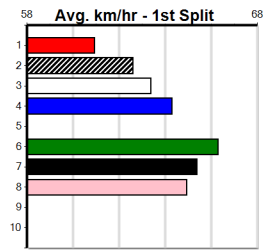

6

7

8

9

10

Sale
7
 6:57PM
 (VIC time)

SWAMPY'S HAMMER HANDLE CLASSIC

Distance: 435m, Race Type: Mixed 4/5, Total Prizemoney: \$3,360
 1st: \$2,250, 2nd: \$690, 3rd: \$345, 4th: \$75