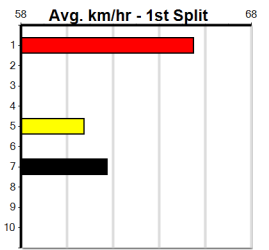

Sale

2

5:17PM

(VIC time)

DAVE CONWAY

Distance: 435m, Race Type: Maiden, Total Prizemoney: $2,535
1st: $1,680, 2nd: $520, 3rd: $260, 4th: $75

Watchdog Tips:

☐ ☐ ☐ ☐ ☐

Bet:

Form Box Wgt Dist Track Date Time BON Margin 1st/2nd (Time) PIR Checked Comment W/R Split 1 S/P Grade

1

COLLINDA POPS [M]
BK Bitch May-22 Sire: ASTON DEE BEE Dam: AUDACIOUS BELL
Owner(s): S Tyler Trainer: Stephanie Tyler (Boisdale)
Winning Distances: < 300m (0) 300 - 399m (0) 400 - 499m (0) 500 - 599m (0) 600 - 699m (0) > 700m (0)
Winning Weights:
2nd (8) 28.4 400 WGL R1 02-Jul-24 23.64 22.51 2.75L OUR PINK MANTRA (23.47) S/22 8.50 $8.00 M
4th (5) 28.3 400 WGL R2 09-Jul-24 23.44 22.52 3.25L DEAL CLOSER (23.22) M/22 8.53 $5.60 M

Last 3 wins NOT included above

Box History

Bx	1st	2nd	3rd	4th	5th	6th	7th	8th
1								
2								
3								
4								
5				1				
6								
7								
8	1							
Prize Best						$595.00		
Starts						2-0-1-0		
Trk/Dts						0-0-0-0		
APM						595		

2

DAINTREE TOMMY [M]
BD Dog Dec-22 Sire: TOMMY SHELBY Dam: PERSIAN GODDESS
Owner(s): LUCKY ELEVEN (SYN), K Joske, G Joske Trainer: Gary Joske (Yinnar)
Winning Distances: < 300m (0) 300 - 399m (0) 400 - 499m (0) 500 - 599m (0) 600 - 699m (0) > 700m (0)
Winning Weights:
Last 3 wins NOT included above

Box History

Bx	1st	2nd	3rd	4th	5th	6th	7th	8th
1								
2								
3								
4								
5								
6								
7								
8								
Prize Best						$0		
Starts						FSH		
Trk/Dts						0-0-0-0		
APM						0		

3

ZIPPITY ZIPPIN' [M]
BK Dog Sep-22 Sire: SUNSET SPITFIRE Dam: EL HELECHO
Owner(s): C Jones Trainer: Carolyn Jones (Rosedale)
Winning Distances: < 300m (0) 300 - 399m (0) 400 - 499m (0) 500 - 599m (0) 600 - 699m (0) > 700m (0)
Winning Weights:
Last 3 wins NOT included above

Box History

Bx	1st	2nd	3rd	4th	5th	6th	7th	8th
1								
2								
3								
4								
5								
6								
7								
8								
Prize Best						$0		
Starts						FSH		
Trk/Dts						0-0-0-0		
APM						0		

4

RAPIDO MYSTIQUE (WA)[M]
BK Bitch Sep-22 Sire: FERNANDO BALE Dam: RAPIDO LASS
Owner(s): Rapido (SYN), M Romer, G Adamson, S Allen, S Paterson, G Lengkeek, R Steel Trainer: Chloe Bowman (Kilmany)
Winning Distances: < 300m (0) 300 - 399m (0) 400 - 499m (0) 500 - 599m (0) 600 - 699m (0) > 700m (0)
Winning Weights:
4th (2) 25.4 350 TRA R2 05-Jul-24 20.49 19.49 4.75L BLISSFUL RAIN (20.17) M/53 6.85 $6.30 M

Last 3 wins NOT included above

Box History

Bx	1st	2nd	3rd	4th	5th	6th	7th	8th
1								
2				1				
3								
4								
5								
6								
7								
8								
Prize Best						$75.00		
Starts						1-0-0-0		
Trk/Dts						0-0-0-0		
APM						75		

5

DAINTREE BLINDER [M]
BK Dog Dec-22 Sire: TOMMY SHELBY Dam: PERSIAN GODDESS
Owner(s): LUCKY ELEVEN (SYN), K Joske, G Joske Trainer: Ben Joske (Yinnar South)
Winning Distances: < 300m (0) 300 - 399m (0) 400 - 499m (0) 500 - 599m (0) 600 - 699m (0) > 700m (0)
Winning Weights:
3rd (5) 32.3 435 SLE R1 03-Jul-24 25.24 24.41 6.00L PAW YONDER (24.83) M/433 5.43 $9.10 M
2nd (6) 31.7 435 SLE R2 07-Jul-24 25.05 24.39 0.50L SOMERTON KAREN (25.02) Q/322 5.42 $3.40 M
4th (7) 31.8 395 TRA R3 10-Jul-24 23.14 22.23 4.50L HAWKEYED KID (22.84) M/4433 SW 3.83 $1.50 M

Last 3 wins NOT included above

Box History

Bx	1st	2nd	3rd	4th	5th	6th	7th	8th
1								
2								
3								
4								
5				1				
6		1						
7					1			
8								
Prize Best						$830.00		
Starts						NBT		
Trk/Dts						3-0-1-1		
APM						2-0-1-1		
						830