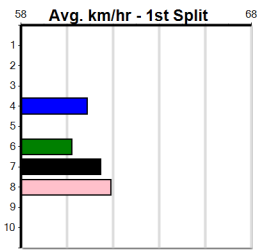

Sale

1
4:54PM
(VIC time)

COURTNEY CARTAGE

Distance: 435m, Race Type: Maiden, Total Prizemoney: $2,535
1st: $1,680, 2nd: $520, 3rd: $260, 4th: $75

Watchdog Tips: ☐ ☐ ☐ ☐ ☐ Bet:

Form Box	Wgt	Dist	Track	Date	Time	BON	Margin	1st/2nd (Time)	PIR	Checked	Comment	WR	Split 1	S/P	Grade

1

CHALUPA BATMAN [M]
BE Dog Sep-22 Sire: COSMIC RUMBLE Dam: REAL REWARD
Owner(s): Three Little Pigs and The Big Bad Wolf (SYN), J Presutto, P Presutto, A Presutto, D Presutto Trainer: Natalie Presutto (Devon Meadows)
Winning Distances: < 300m (0) 300 - 399m (0) 400 - 499m (0) 500 - 599m (0) 600 - 699m (0) > 700m (0)
Winning Weights:

Bx	1st	2nd	3rd	4th	5th	6th	7th	8th
1								
2								
3								
4								
5								
6								
7								
8								

Last 3 wins NOT included above

Prize Best							$0
Starts							FSH
Trk/Dts							0-0-0-0
APM							0-0-0-0
							0

2

SHARNI'S SECRET [M]
BK Bitch Dec-22 Sire: TOMMY SHELBY Dam: PERSIAN GODDESS
Owner(s): L Traynor Trainer: John Musselwhite (Lindenow)
Winning Distances: < 300m (0) 300 - 399m (0) 400 - 499m (0) 500 - 599m (0) 600 - 699m (0) > 700m (0)
Winning Weights:

Bx	1st	2nd	3rd	4th	5th	6th	7th	8th
1								
2								
3								
4								
5								
6								
7								
8								

Last 3 wins NOT included above

Prize Best							$0
Starts							FSH
Trk/Dts							0-0-0-0
APM							0-0-0-0
							0

3

KEY PILLARS [M]
BK Bitch Nov-22 Sire: BERNARDO Dam: UTOPIA
Owner(s): SEE THE DREAM (SYN), S Buccilli, B Buccilli Trainer: Kate Gorman (Tanjil South)
Winning Distances: < 300m (0) 300 - 399m (0) 400 - 499m (0) 500 - 599m (0) 600 - 699m (0) > 700m (0)
Winning Weights:

Bx	1st	2nd	3rd	4th	5th	6th	7th	8th
1								
2								
3								
4								
5								
6								
7								
8								

Last 3 wins NOT included above

Prize Best							$0
Starts							FSH
Trk/Dts							0-0-0-0
APM							0-0-0-0
							0

4

BLACK LICORICE [M]
BK Dog Nov-22 Sire: EXPLOSIVE BOY Dam: COCO NOVA
Owner(s): L Edgerton Trainer: Darren Fisher (Lara)
Winning Distances: < 300m (0) 300 - 399m (0) 400 - 499m (0) 500 - 599m (0) 600 - 699m (0) > 700m (0)
Winning Weights:

Bx	1st	2nd	3rd	4th	5th	6th	7th	8th
1								
2								
3								
4								
5			1					
6								
7			1					
8								

Last 3 wins NOT included above

Prize Best							$520.00
Starts							FSH
Trk/Dts							2-0-0-2
APM							0-0-0-0
							520

5

*** VACANT BOX ***
Sire: Dam:
Owner(s): Trainer:
Winning Distances: < 300m (0) 300 - 399m (0) 400 - 499m (0) 500 - 599m (0) 600 - 699m (0) > 700m (0)
Winning Weights:

Box History