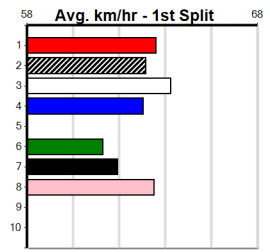

Sale
9
7:38PM
(VIC time)

RECKLESS WARRIOR

Distance: 435m, Race Type: Grade 5, Total Prizemoney: $2,925
1st: $1,950, 2nd: $600, 3rd: $300, 4th: $75

Watchdog Tips: ☐ ☐ ☐ ☐ ☐ Bet: ☐

1

MALLY BOY (WA)[5]
BK Dog Nov-21 Sire: FLYING RICCIARDO Dam: FINE CHAMPAN
Owner(s): L Traynor Trainer: Maria Musselwhite (Lindenow)
Winning Distances: < 300m (0) 300 - 399m (2) 400 - 499m (1) 500 - 599m (0) 600 - 699m (0) > 700m (0)
Winning Weights: 30.8(1) 30.9(1) 31.3(1)

Pos	Box	Dist	Track	Date	Time	BON	Margin	1st/2nd (Time)	PIR	Checked	Comment	WR	Split 1	S/P	Grade
2nd	(6)	31.1	435	SLE	R9	22-May-24	24.69	24.63	1.00L	DR. ERICA (24.63)	M/222	.	.	.	5.25 $3.70 X67
4th	(7)	30.8	435	SLE	R10	26-May-24	25.02	24.46	2.25L	SOUTHERN LAW (24.86)	M/211	.	.	.	5.31 $3.70 6G
1st	(7)	30.8	435	SLE	R10	05-Jun-24	24.82	24.37	2.75L	JOY RIDE (25.01)	M/111	.	.	.	5.29 $2.00 6G
4th	(1)	30.4	435	SLE	R11	09-Jun-24	25.10	24.34	6.50L	DR. BENEDICT (24.66)	Q/122	.	.	.	5.25 $8.90 5
5th	(7)	30.4	435	SLE	R11	16-Jun-24	25.23	24.37	13.00	SODA FRANK (24.37)	M/356	.	.	.	5.31 $9.50 5
4th	(5)	30.8	435	SLE	R10	30-Jun-24	24.93	24.46	2.00L	ROBBIE LEE ROSE (24.80)	M/111	.	.	.	5.31 $30.50 5
2nd	(2)	31.1	435	SLE	R9	03-Jul-24	24.94	24.41	4.75L	VELLUZA BALE (24.62)	Q/232	.	.	.	5.27 $5.70 5
3rd	(3)	30.8	435	SLE	R12	07-Jul-24	24.97	24.39	2.50L	GALLOPING JIMMY (24.80)	Q/223	.	.	.	5.23 $16.70 X45

Last 3 wins NOT included above

1st	(5)	31.3	350	TRA	R1	08-Nov-23	19.99	19.51	1.5L	STEVIE'S GIRL (20.08)	M/32	.	.	.	6.63 $3.00 M
1st	(7)	30.9	395	TRA	R9	06-May-24	22.33	22.33	2.50L	GASKIN BALE (22.50)	Q/111	.	.	.	3.78 $2.00 T3-7

Box History

Bx	1st	2nd	3rd	4th	5th	6th	7th	8th
1		3		1				
2		2					1	
3			1			1		
4				1				2
5	1		1	2				1
6		2	1	1	1			1
7	2	1	2	1				1
8		3		1	1			1

Prize Best Starts Trk/Dts APM: $11715.00, 24.82(7)-5/6/24, 37-3-11-4, 17-1-6-1, 5503