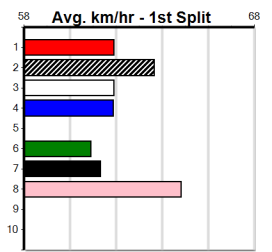

Trainer:

Box History

Sale

3

5:39PM

(VIC time)

WHITTAKER FARMS

Distance: 435m, Race Type: Grade 7, Total Prizemoney: \$2,925
1st: \$1,950, 2nd: \$600, 3rd: \$300, 4th: \$75