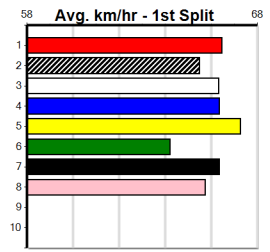

Sale
5
6:17PM
(VIC time)

BATES AG DAMSELS DASH

Distance: 435m, Race Type: Grade 5, Total Prizemoney: $2,925
1st: $1,950, 2nd: $600, 3rd: $300, 4th: $75

Watchdog Tips:

Bet:

Form Box Wgt Dist Track Date Time BON Margin 1st/2nd (Time) PIR Checked Comment WR Split 1 S/P Grade

TOUCH OF CLOVER [5]
1
BEBD Bitch Feb-21 Sire: BERNARDO Dam: KELSOS TENDERLEE
Owner(s): OUR FAMILY (SYN), B Selleck, D Selleck, J Selleck, H Selleck, J Lindsay, B Lindsay
Winning Distances: < 300m (0) 300 - 399m (2) 400 - 499m (3) 500 - 599m (0) 600 - 699m (0) > 700m (0)
Winning Weights: 27.1(1) 27.3(1) 28.4(1) 28.5(1) 29.0(1)
2nd (2) 28.5 460 WGL R7 19-Mar-24 26.28 25.90 2.75L LYRICAL LASSY (26.10) M/111 . . . . 6.47 $5.40 5
2nd (8) 28.7 460 WGL R5 25-Mar-24 25.84 25.40 1.75L STACY'S MUM (25.73) Q/111 . . . . 6.37 $3.30 5
6th (3) 28.5 460 WGL R9 16-Apr-24 26.55 25.63 10.00 ROCKIN' RHINO (25.88) M/334 . . . . 6.67 $2.20 5
4th (8) 28.6 400 WGL R11 28-May-24 23.01 22.34 2.50L BETSIE BALE (22.84) M/23 . . . . W 8.40 $2.90 5
2nd (1) 28.6 300 HVL R11 09-Jun-24 16.90 16.75 0.75L WESTERN'S BEAR (16.85) M/3 . . . . . 3.97 $6.20 5
1st (7) 29.0 300 HVL R6 16-Jun-24 16.69 16.69 1.5L SAILPLANE (16.80) M/1 . . . . . 3.93 $33.60 X45
4th (3) 28.9 400 WGL R11 02-Jul-24 23.52 22.51 6.50L TRICKSTER'S HALO (23.08) M/43 . . . . . 8.53 $12.70 5
7th (4) 29.3 350 HVL R7 07-Jul-24 19.97 19.16 10.00 WILD SERENA (19.27) M/4 . . . . . 6.73 $10.90 5
Last 3 wins NOT included above
1st (7) 27.3 350 TRA R3 26-Apr-23 19.67 19.56 9.50L ZAMBORA'S GIRL (20.31) Q/11 . . . . . 6.53 $2.90 X67
1st (5) 27.1 400 WGL R2 02-May-23 22.86 22.58 0.50L ANNA BELLA (22.88) M/11 . . . . . 8.37 $2.80 X67
1st (2) 28.5 460 WGL R7 24-Feb-24 25.89 25.80 1.00L OCEAN GIRL (25.96) M/111 . . . . . 6.41 $3.70 5

Box History

Bx	1st	2nd	3rd	4th	5th	6th	7th	8th
1	1	1						1
2	1	2				3		
3				1		2		
4							1	1
5	1	2		2				
6		1						
7	2						1	1
8		3	1	1				

Prize Best Starts Trk/Dts APM $15120.00 FSH 29-5-9-1 0-0-0-0 4615

Trainer: Brian Selleck (Tooradin)