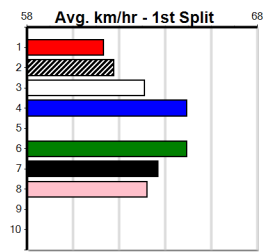

Sale
10
7:57PM
(VIC time)

RANFORDS FAMILY BUTCHER

Distance: 435m, Race Type: Grade 5, Total Prizemoney: $2,925
1st: $1,950, 2nd: $600, 3rd: $300, 4th: $75

Watchdog Tips: ☐ ☐ ☐ ☐ ☐

Bet: ☐

Form Box Wgt Dist Track Date Time BON Margin 1st/2nd (Time) PIR Checked Comment W/R Split 1 S/P Grade

1

DR. HAROLD [5]
BK Dog Feb-21 Sire: BERNARDO Dam: BEATRICE
Owner(s): DOCTORS KENNELS (SYN), J McMahon, J Gill Trainer: Kimberley McMahon (Darriman)
Winning Distances: < 300m (0) 300 - 399m (3) 400 - 499m (1) 500 - 599m (0) 600 - 699m (0) > 700m (0) ENG TRA 2024-07-12
Winning Weights: 30.4(1) 31.2(1) 31.3(1) 31.5(1)

Box	1st	2nd	3rd	4th	5th	6th	7th	8th
1					1			
2	2				3	1	1	2
3		1			2	1	2	1
4	1	1	3	2				1
5			1	1				
6			2					
7				1				1
8	1				1	1		

Prize Best Starts Trk/Dts APM: $10800.63 NBT 35-4-2-6 13-0-1-1 5117

1st (4) 31.5 395 TRA R6 17-May-24 22.33 21.87 2.25L YOU YANG YAALA (22.48) S/531 . . SW . 3.89 $6.30 5
3rd (4) 31.6 350 TRA R11 29-May-24 19.98 19.62 3.25L QUEEN MAGGIE (19.76) M/44 . . . . 6.81 $3.50 5
5th (8) 31.7 435 SLE R10 02-Jun-24 25.33 24.37 14.00 BLACK VIPER (24.37) M/778 . . . . 5.55 $23.40 5
5th (3) 32.2 435 SLE R5 05-Jun-24 25.08 24.37 7.00L BLUEY LA LA (24.60) M/655 . . . . 5.39 $8.10 5
5th (2) 32.3 435 SLE R11 09-Jun-24 25.21 24.34 8.00L DR. BENEDICT (24.66) M/555 . . . . 5.41 $8.60 5
7th (2) 32.6 435 SLE R11 16-Jun-24 25.25 24.37 13.00 SODA FRANK (24.37) S/788 . . . . 5.45 $33.30 5
4th (7) 32.3 435 SLE R9 03-Jul-24 25.01 24.41 6.00L VELUZA BALE (24.62) M/456 . . . . 5.33 $14.50 5
5th (1) 32.3 435 SLE R3 07-Jul-24 25.01 24.39 9.00L DR. MARSHAL (24.39) M/355 . . . . 5.37 $47.20 5H

Last 3 wins NOT included above

1st (2) 30.4 395 TRA R2 23-Oct-23 22.70 22.45 7.00L OUR BOY ROO (23.18) S/311 . . SW . 4.03 $3.40 T3-M
1st (8) 31.2 300 HVL R1 28-Jan-24 16.98 16.50 1.25L HE'S SO TOUGH (17.06) M/7 . . . . 4.01 $3.50 X67
1st (2) 31.3 450 TRA R6 09-Feb-24 25.07 24.94 1.00L BON ROSE (25.13) M/211 . . . . 6.74 $6.20 X67H