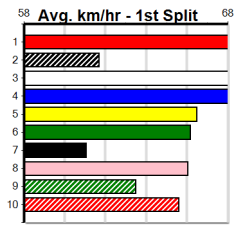

OUTER EAST FOOTBALL NETBALL COMP

Distance: 350m, Race Type: Mixed 6/7, Total Prizemoney: $2,925
1st: $1,950, 2nd: $600, 3rd: $300, 4th: $75

SLICK NICK (4) posted a sizzling debut win here last start and he may only need an ounce of luck early to make it 2 from 2 today. HEAD HUNTER (7) has recorded explosive 300m placings in his last 2 starts and he could be the danger here.

Watchdog Tips: 4 7 1 3 Bet: Win 4

Main table containing race details for 10 races, including horse names, trainers, owners, and performance statistics.

Winning Boxes table for Race 1, showing prize money and starting numbers.

Winning Boxes table for Race 2, showing prize money and starting numbers.

Winning Boxes table for Race 3, showing prize money and starting numbers.

Winning Boxes table for Race 4, showing prize money and starting numbers.

Winning Boxes table for Race 5, showing prize money and starting numbers.

Winning Boxes table for Race 6, showing prize money and starting numbers.

Winning Boxes table for Race 7, showing prize money and starting numbers.

Winning Boxes table for Race 8, showing prize money and starting numbers.

Winning Boxes table for Race 9, showing prize money and starting numbers.

Winning Boxes table for Race 10, showing prize money and starting numbers.