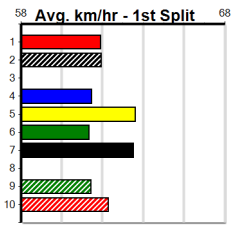

DOWNLOAD THE WATCHDOG APP

Distance: 350m, Race Type: Maiden, Total Prizemoney: \$2,535
1st: \$1,680, 2nd: \$520, 3rd: \$260, 4th: \$75

2

11:03AM

(VIC time)

ROWDY'S BEAST (8) comes to the races from a litter that has shown plenty of talent and she may prove hard to beat on debut. LITERALLY (2) can show a good turn of foot once balanced and she could make her presence felt mid race.