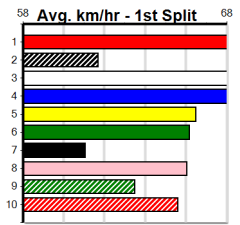

OUTER EAST FOOTBALL NETBALL COMP

Distance: 350m, Race Type: Mixed 6/7, Total Prizemoney: $2,925
1st: $1,950, 2nd: $600, 3rd: $300, 4th: $75

3

11:27AM

(VIC time)

Watchdog Tips: **0 0 0 0** Bet: **0**