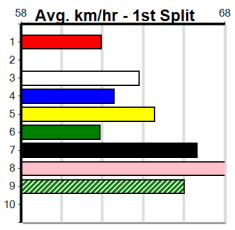

SPORTSBET HT1(1-4 WINS)

Distance: 300m, Race Type: Restricted Win Heat, Total Prizemoney: $2,925
1st: $1,950, 2nd: $600, 3rd: $300, 4th: $75

9

1:24PM

(VIC time)

Watchdog Tips: **0 0 0 0** Bet: **0**