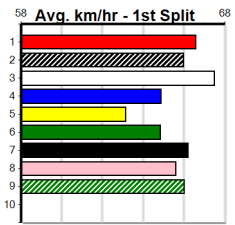

SPORTSBET HT3 (1-4 WINS)

Distance: 300m, Race Type: Restricted Win Heat, Total Prizemoney: \$2,925
1st: \$1,950, 2nd: \$600, 3rd: \$300, 4th: \$75

11

1:59PM

(VIC time)

ARTEMIS ONE (3) showed good speed in her smart last start placing here and she could prove hard to reel in if she can step cleanly again today. PHIL'S NO ANGEL (8) has produced solid all the way wins in 2 of his last 4 starts and can challenge again.