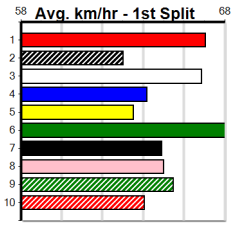

PITSTOP MOWER REPAIRS

Distance: 350m, Race Type: Grade 5, Total Prizemoney: $2,925
1st: $1,950, 2nd: $600, 3rd: $300, 4th: $75

5
12:10PM
(VIC time)

BALLAN BRUMBY (9) was a scorching 19.01 winner here recently and a clean getaway can see him atone for his luckless runs since. FLEX FOR ME (1) has been placed in 5 from 6 here including a fast placing 2 back and can challenge again.

Watchdog Tips: **9** **1** **5** **7** Bet: **Win 9**