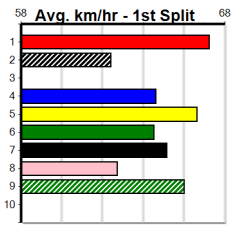

SPORTSBET HT2 (1-4 WINS)

Distance: 300m, Race Type: Restricted Win Heat, Total Prizemoney: \$2,925
1st: \$1,950, 2nd: \$600, 3rd: \$300, 4th: \$75

10
1:39PM
(VIC time)

CHAVERO (1) will find this easier than his last couple of starts and after solid wins in 4 of his 9 starts he is drawn to return to the winners list today. FLAMING FOX (2) has a good record here to date and he should pressure the red throughout.