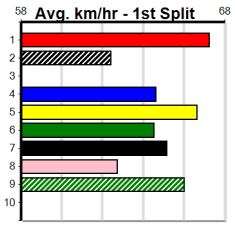

SPORTSBET HT2 (1-4 WINS)

Distance: 300m, Race Type: Restricted Win Heat, Total Prizemoney: $2,925
1st: $1,950, 2nd: $600, 3rd: $300, 4th: $75

10

1:39PM
(VIC time)

Watchdog Tips: **0 0 0 0** Bet: **0**