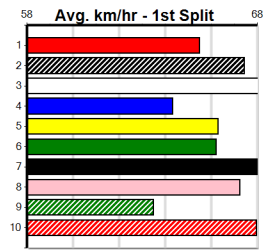

6

7

8

9

10

STRAIGHT RACING...GREAT RACING

Distance: 350m, Race Type: Grade 5, Total Prizemoney: \$2,925
1st: \$1,950, 2nd: \$600, 3rd: \$300, 4th: \$75

Watchdog Tips: