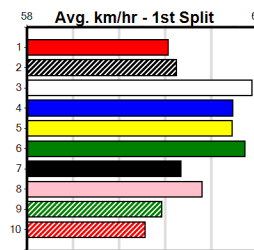

MONTROSE IGA LIQUOR

Distance: 300m, Race Type: Grade 5, Total Prizemoney: $2,925
1st: $1,950, 2nd: $600, 3rd: $300, 4th: $75

Watchdog Tips:

Bet:

Form	Box	Wgt	Dist	Track	Date	Time	BON	Margin	1st/2nd (Time)	PIR	Checked	Comment	WR	Split 1	S/P	Grade

SWOOPING SWAN [5]

F Bitch Jun-21 Sire: FERNANDO BALE Dam: FEARLESS SWAN
Owner(s): TEN SWANS (SYN), C Gartung, R Marsden, S Jones, M Gunn, B Richardson, L Clohesy, L Goddar
Winning Distances: < 300m (0) 300 - 399m (6) 400 - 499m (0) 500 - 599m (0) 600 - 699m (0) > 700m (0)
Winning Weights: 26.2(1) 26.3(1) 26.4(1) 26.5(1) 26.6(2)

7th (3)	28.3	350	HVL	R10	04-Feb-24	19.55	18.76	4.25L	JEBEDIAH (19.25)	M/5	.	.	.	6.63	$5.90	5
6th (8)	28.2	425	BEN	R12	08-Feb-24	24.40	23.61	5.50L	LET'S EMBRACE (24.03)	S/665	.	.	.	6.77	$2.90	5
2nd (1)	26.8	300	HVL	R10	10-May-24	17.13	16.89	3.5L	DUCHESS SAL (16.89)	M/6	.	.	.	4.02	$4.80	T3-5
4th (8)	26.7	350	TRA	R12	15-May-24	20.04	19.69	4.00L	TOMMY'S HITMAN (19.76)	M/54	.	.	.	6.73	$5.10	5
5th (8)	26.3	395	TRA	R5	14-Jun-24	22.63	21.79	11.00	HI DUSTY FRANK (21.88)	M/245	.	VO	.	3.72	$53.00	SH
3rd (6)	26.2	400	WGL	R3	20-Jun-24	23.05	22.89	2.50L	DUSTY OLD ROAD (22.89)	M/64	.	.	.	8.66	$3.80	T3-5
5th (8)	26.4	400	WGL	R12	02-Jul-24	23.49	22.51	2.75L	CRUELLA (23.32)	S/65	.	.	.	8.68	$4.50	5
1st (4)	26.6	350	TRA	R12	08-Jul-24	19.86	19.86	0.50L	FLYING IN HOT (19.89)	M/42	.	.	.	6.77	$2.90	5

Last 3 wins NOT included above

1st (7)	26.2	395	TRA	R3	17-Jun-23	22.22	21.92	0.50L	DR. DOT (22.24)	M/111	.	.	.	3.79	$3.20	X67
1st (3)	26.6	395	TRA	R9	14-Jul-23	22.38	22.00	0.50L	FAIRTRADE MARJEN (22.40)	S/732	.	.	.	3.87	$14.00	5H
1st (5)	26.4	395	TRA	R11	26-Jul-23	22.23	22.17	3.00L	SHAVANO (22.43)	M/121	.	SW	.	6.39	$12.80	X45

Box History

Bx	1st	2nd	3rd	4th	5th	6th	7th	8th
1	1	1	3					
2			1					
3	2	1					2	
4	1		4		1	1		
5	1					1	1	
6		2	2	1		3		
7	1		1				1	
8		1		3	3	1		

Prize Best Starts Trk/Dts APM: $18705.00 NBT 41-6-5-11 2-0-1-1 3406