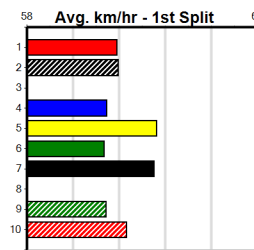

Distance: 350m, Race Type: Maiden, Total Prizemoney: $2,535
1st: $1,680, 2nd: $520, 3rd: $260, 4th: $75

Watchdog Tips:

Bet:

Form Box	Wgt	Dist	Track	Date	Time	BON	Margin	1st/2nd (Time)	PIR	Checked	Comment	WR	Split 1	S/P	Grade

BLONDE MUSTANG [M]

LTF Bitch Dec-21 Sire: ALLEN DEED Dam: BLACK MUSTANG

Owner(s): L Condon Trainer: Bernie Ender (St Albans)

Winning Distances: < 300m (0) 300 - 399m (0) 400 - 499m (0) 500 - 599m (0) 600 - 699m (0) > 700m (0)

Winning Weights:

6th (3)	25.6	300	HVL	R1	10-Mar-24	17.44	16.33	4.00L NOVEMBER RAIN (17.17)	M/1	.	.	.	4.02	$64.50	M
4th (6)	25.5	390	BAL	R1	03-Apr-24	23.14	21.97	10.00 PARIS BALE (22.46)	M/57	.	.	.	8.83	$26.00	M
4th (7)	25.6	450	BAL	R3	08-Apr-24	26.24	25.44	12.00 REIKO WALTER (25.44)	M/332	.	SW	.	6.75	$17.40	T3-M
ST (-)	25.7	390	BAL		02-Jun-24	22.73		0.50L Trial Cleared	M/22	.		2of4	8.66		ST
3rd (3)	25.7	390	BAL	R1	16-Jun-24	22.78	22.46	3.5L BRILEY RIOT (22.55)	M/33	.	.	.	8.59	$26.00	T3-M
8th (5)	25.5	390	BAL	R2	23-Jun-24	23.37	22.22	13.00 BARELLEN LACE (22.48)	M/78	.	.	.	9.25	$2.90	T3-M
2nd (6)	25.4	400	GEL	R1	02-Jul-24	22.96	22.88	0.75L FLYING SCOTCH (22.91)	M/22	.	.	.	8.65	$12.30	M
3rd (5)	25.8	400	GEL	R1	09-Jul-24	23.49	22.77	5.50L XENA GIBLET (23.14)	M/46	.	.	.	8.92	$6.00	M

Last 3 wins NOT included above

Box History

Bx	1st	2nd	3rd	4th	5th	6th	7th	8th
1								
2								
3			1			1		
4								
5			1					1
6	1			1				
7				1				
8								

Prize Best $765.00
Starts FSTD
Trk/Dts 7-0-1-2
APM 0-0-0-0
715

LITERALLY [M]

BK Bitch Mar-21 Sire: DELIVER Dam: URANA VEE EIGHT

Owner(s): colmarskano (SYN), C Baker, M Abela, K Abela Trainer: Colin Baker (Lara)

Winning Distances: < 300m (0) 300 - 399m (0) 400 - 499m (0) 500 - 599m (0) 600 - 699m (0) > 700m (0)

Winning Weights:

4th (4)	26.8	425	BEN	R3	17-Apr-24	24.67	24.30	2.75L SHOWGIRL KARA (24.49)	M/533	.	SW	.	6.77	$7.10	M
2nd (4)	27.3	400	GEL	R3	30-Apr-24	23.01	22.73	3.00L BLACKPOOL VIPER (22.80)	M/32	.	.	.	8.55	$21.30	M
2nd (1)	27.3	400	GEL	R1	07-May-24	23.43	22.58	5.00L CHARLI MARLEY (23.08)	M/22	.	.	.	8.60	$6.70	M
2nd (5)	27.1	390	BAL	R2	12-May-24	22.61	22.15	4.75L LEONARDO ZEAL (22.29)	S/42	.	.	.	8.76	$12.10	T3-M
3rd (5)	27.0	390	BAL	R3	19-May-24	23.12	22.47	7.00L FAST LEGS (22.66)	S/32	.	.	.	8.82	$5.00	T3-M
3rd (6)	27.3	400	GEL	R1	23-May-24	23.23	22.37	6.00L BOMBSHELL BANJO (22.83)	S/64	.	V5	.	8.84	$15.50	M
5th (5)	26.9	425	BEN	R1	26-Jun-24	24.99	23.91	8.00L ESPRESSO BABE (24.45)	M/534	.	.	.	6.86	$16.70	T3-M
4th (2)	26.8	390	WBL	R2	08-Jul-24	22.85	22.15	4.00L PAW NIKKI (22.57)	M/65	.	.	.	9.04	$7.10	M

Last 3 wins NOT included above

Box History

Bx	1st	2nd	3rd	4th	5th	6th	7th	8th
1		1			1			
2				1	1			
3	1		1	1				1
4	1	1	1	1				
5		1	1		1			
6			3		1			
7								2
8					1			

Prize Best $2360.00
Starts FSH
Trk/Dts 20-0-4-5
APM 0-0-0-0
1296