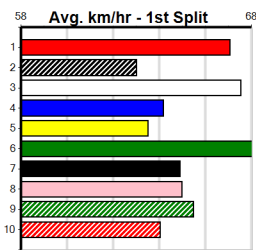

PITSTOP MOWER REPAIRS

Distance: 350m, Race Type: Grade 5, Total Prizemoney: $2,925
1st: $1,950, 2nd: $600, 3rd: $300, 4th: $75

5

12:14PM

(VIC time)

Watchdog Tips:

Bet:

Form Box	Wgt	Dist	Track	Date	Time	BON	Margin	1st/2nd (Time)	PIR	Checked	Comment	WR	Split 1	S/P	Grade

FLEX FOR ME [5]

BK Dog Jan-22 Sire: SHIMA SHINE Dam: ABSOLUTE RUBY
Owner(s): BLUE'S BOMBER'S (SYN), G Mclachlan, J Male
Trainer: Gregory Mclachlan (Cranbourne)
Winning Distances: < 300m (0) 300 - 399m (3) 400 - 499m (2) 500 - 599m (0) 600 - 699m (0) > 700m (0)
Winning Weights: 32.3(1) 32.7(2) 32.9(1) 33.0(1)

5th (3)	31.9	450	SHP	R7	23-Mar-24	25.58	24.66	5.50L TOMMY TEQUILA (25.21)	M/776	.	.	.	6.70	$18.30	X45
3rd (8)	32.4	460	WGL	R8	09-Apr-24	25.79	25.60	2.75L HERE COMES BLUE (25.61)	M/432	.	.	.	6.71	$16.80	5H
7th (7)	32.6	460	WGL	R5	16-Apr-24	26.64	25.63	15.00 HERE COMES BLUE (25.63)	M/777	.	.	.	6.69	$20.60	5F
7th (1)	32.8	460	WGL	R6	23-Apr-24	26.50	25.67	6.00L JIMMY THE PUMPER (26.10)	S/476	.	.	.	6.57	$1.60	5
6th (5)	32.8	515	SAP	R5	28-Apr-24	30.22	29.50	7.00L CASINO DON (29.74)	M/4666	.	.	.	5.20	$7.40	5
3rd (3)	33.6	350	HVL	R4	23-Jun-24	19.69	19.02	0.25L SONIC DIESEL/DEEP FEVER	M/3	.	.	.	6.67	$7.20	5
2nd (7)	33.8	350	HVL	R8	28-Jun-24	19.41	19.34	1.00L ROB THE BUTCHER (19.34)	M/3	.	.	.	6.54	$3.40	T3-5
2nd (5)	33.7	350	HVL	R8	01-Jul-24	19.78	19.65	1.75L SUPERFLY GIRL (19.67)	M/7	.	.	V10	6.73	$1.40	T3-5

Last 3 wins NOT included above

1st (4)	32.9	395	TRA	R3	10-Nov-23	22.14	21.96	3.00L AUSSIE SUPREME (22.34)	M/211	.	.	.	3.82	$2.40	X67
1st (7)	32.7	400	WGL	R9	14-Nov-23	22.79	22.49	1.75L SANDY TAUPE (22.91)	M/22	.	.	.	8.42	$2.60	X67
1st (1)	32.7	395	TRA	R9	16-Feb-24	22.20	21.99	1.25L PRUE EXCESS (22.28)	M/332	.	.	.	3.84	$2.60	5

Box History

Bx	1st	2nd	3rd	4th	5th	6th	7th	8th
1	1	1	1	1	1	1	1	1
2	1	1	1	1	1	1	1	1
3	1	1	1	1	1	1	1	1
4	2	1	1	1	1	1	1	1
5	2	1	1	1	1	1	1	1
6	1	1	1	1	1	1	1	1
7	1	1	1	1	1	1	1	1
8	1	1	1	1	1	1	1	1

Prize Best Starts Trk/Dts APM: $15270.00 NBT 28-5-7-4 6-0-4-1 4850