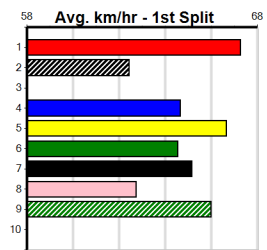

SPORTSBET HT2 (1-4 WINS)

Distance: 300m, Race Type: Restricted Win Heat, Total Prizemoney: $2,925
1st: $1,950, 2nd: $600, 3rd: $300, 4th: $75

Watchdog Tips:

Bet:

Table with columns: Form Box, Wgt, Dist, Track, Date, Time, BON, Margin, 1st/2nd (Time), PIR, Checked, Comment, W/R, Split 1, S/P, Grade

CHAUVERO [5]
BK Dog May-22 Sire: SHIMA SHINE Dam: ITA LOUISA
Owner(s): S Toner
Trainer: Stephen Toner (Bunyip)
Winning Distances: < 300m (0) 300 - 399m (3) 400 - 499m (1) 500 - 599m (0) 600 - 699m (0) > 700m (0)
Winning Weights: 36.8(1) 36.9(1) 37.2(1) 37.4(1)
Box History table and Prize Best Starts Trk/Dts APM

FLAMING FOX [5]
BKW Dog Sep-22 Sire: BEAST UNLEASHED Dam: TWILIGHT FLAME
Owner(s): G Mclachlan
Trainer: Hannah Male (Cranbourne East)
Winning Distances: < 300m (0) 300 - 399m (3) 400 - 499m (0) 500 - 599m (0) 600 - 699m (0) > 700m (0)
Winning Weights: 30.3(1) 30.4(2)
Box History table and Prize Best Starts Trk/Dts APM

DUNSMORE FLYER [7]
BK Bitch Nov-21 Sire: FERAL FRANKY Dam: LITTLE TUBBSY
Owner(s): G Marshall
Trainer: Pasquale Derubeis (Cape Woola)
Winning Distances: < 300m (0) 300 - 399m (1) 400 - 499m (0) 500 - 599m (0) 600 - 699m (0) > 700m (0)
Winning Weights: 28.0(1)
Box History table and Prize Best Starts Trk/Dts APM

PADDY ALMIGHTY [5]
BK Dog Jun-21 Sire: MEPUNGA BLAZER Dam: VENUS ALLEN
Owner(s): G Mcmillan
Trainer: Elaine Wood (Nambrok)
Winning Distances: < 300m (0) 300 - 399m (4) 400 - 499m (0) 500 - 599m (0) 600 - 699m (0) > 700m (0)
Winning Weights: 37.1(1) 37.6(1) 37.7(1) 37.9(1)
Box History table and Prize Best Starts Trk/Dts APM

HAPPY CHICK [5]
RF Bitch Sep-21 Sire: FERNANDO BALE Dam: AMELIA CHRISTA
Owner(s): Powellful Ryino (SYN), M Ryan, A Powell
Trainer: Darren Ryan (Boronia)
Winning Distances: < 300m (0) 300 - 399m (3) 400 - 499m (0) 500 - 599m (0) 600 - 699m (0) > 700m (0)
Winning Weights: 25.1(1) 25.3(1) 26.1(1)
Box History table and Prize Best Starts Trk/Dts APM