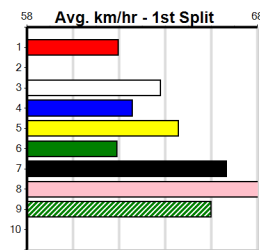

SPORTSBET HT1 (1-4 WINS)

9

1:24PM

(VIC time)

Distance: 300m, Race Type: Restricted Win Heat, Total Prizemoney: $2,925
1st: $1,950, 2nd: $600, 3rd: $300, 4th: $75

Watchdog Tips:

Bet:

Form Box	Wgt	Dist	Track	Date	Time	BON	Margin	1st/2nd (Time)	PIR	Checked	Comment	WR	Split 1	S/P	Grade

FIRST MATE [5]

BK Dog Oct-21 **Sire: OUT OF RANGE** **Dam: TAYLOR'S CHIP** **Trainer: William Majoro (Tanjil South)**
Owner(s): S Porteus
Winning Distances: < 300m (0) 300 - 399m (1) 400 - 499m (2) 500 - 599m (0) 600 - 699m (0) > 700m (0)
Winning Weights: 33.3(1) 34.3(1) 34.4(1)

5th (4)	33.1	350	TRA	R3	29-May-24	20.25	19.62	8.00L POSH PAWS (19.72)	M/88	.	.	.	6.90	$31.50	X67
8th (7)	33.1	435	SLE	R9	02-Jun-24	25.37	24.37	11.00 VALENCIA LOLA (24.65)	S/888	.	.	.	5.53	$37.00	6G
6th (3)	33.1	395	TRA	R3	07-Jun-24	22.79	22.20	8.00L PARIS BALE (22.25)	M/556	.	SW	.	3.97	$19.20	RW
1st (8)	33.3	400	WGL	R9	13-Jun-24	23.12	22.90	2.00L OUT OF CHARGE (23.25)	M/24	.	.	.	8.59	$3.80	6G
5th (2)	33.1	400	WGL	R12	18-Jun-24	23.25	22.54	5.50L GEORGIE BALE (22.88)	M/77	.	.	.	8.75	$43.00	5
5th (2)	32.9	435	SLE	R11	23-Jun-24	25.07	24.37	7.50L GAYLE BALE (24.57)	M/466	.	.	.	5.41	$74.80	5
7th (6)	32.8	300	HVL	R3	01-Jul-24	17.36	16.87	4.75L MAGIC MOON CHILD (17.03)	M/6	.	.	.	4.05	$12.40	T3-5
7th (2)	32.7	395	TRA	R10	08-Jul-24	22.85	22.32	8.00L HEAVY METAL (22.32)	S/887	.	.	.	3.92	$5.60	5

Last 3 wins NOT included above

1st (5)	34.4	350	TRA	R1	21-Feb-24	20.50	19.68	2.00L SAXON KELTON (20.62)	M/71	.	.	.	6.92	$4.40	M
1st (4)	34.3	400	WGL	R4	30-Mar-24	22.86	22.74	0.75L RAYA STAR (22.90)	M/42	.	SW	.	8.55	$11.70	7

Box History

Bx	1st	2nd	3rd	4th	5th	6th	7th	8th
1								1
2					2	1	1	
3						1		
4	1	1	1	2	1	1	1	
5	1				2	1		
6			1					3
7								1
8	1	1		1	1	1		

Prize Best Starts Trk/Dts APM: $5140.00 NBT 28-3-2-2 1-0-0-0 2992

LITTLE WHIP (NSW)[6]

BK Bitch Apr-22 **Sire: FERNANDO BALE** **Dam: LUCKY WHIP** **Trainer: Pasquale Derubeis (Cape Woola)**
Owner(s): P Derubeis
Winning Distances: < 300m (0) 300 - 399m (2) 400 - 499m (0) 500 - 599m (0) 600 - 699m (0) > 700m (0)
Winning Weights: 23.1(1) 23.2(1)

7th (6)	22.3	350	TRA	R9	15-Apr-24	20.87	19.87	12.00 DUTCH RAMBO (20.06)	M/47	.	.	.	6.81	$9.40	7
6th (1)	22.5	350	TRA	R10	03-Jun-24	20.86	20.25	7.00L DELTA PAWS (20.40)	Q/11	.	.	.	6.66	$20.40	X67
7th (7)	22.7	350	TRA	R3	12-Jun-24	20.99	19.75	15.00 DELTA PAWS (19.96)	S/77	.	.	.	6.90	$96.30	X67
3rd (7)	23.2	300	HVL	R3	21-Jun-24	17.39	16.81	2.00L INTERCEPT QUEEN (17.25)	M/1	.	.	.	3.94	$39.80	T3-7
3rd (3)	23.2	300	HVL	R3	28-Jun-24	17.20	16.68	3.25L ZOOM CALL (16.98)	M/2	.	.	.	4.01	$15.30	T3-7
2nd (4)	23.2	300	HVL	R2	01-Jul-24	17.11	16.87	1.75L DINOSAUR DEANO (17.00)	M/1	.	.	.	3.93	$9.30	T3-7
1st (3)	23.1	300	HVL	R3	05-Jul-24	17.12	16.98	1.5L DOWN SOUTH GIRL (17.21)	M/1	.	.	.	3.95	$2.70	T3-7
2nd (3)	23.2	300	HVL	R4	10-Jul-24	17.39	16.99	0.25L NOT FORGIVEN (17.38)	M/3	.	.	.	4.02	$1.90	T3-RW

Last 3 wins NOT included above

1st (1)	23.2	300	CAS	R1	14-Mar-24	17.72	16.64	1.75L DOUBLE SERVING (17.84)	211	211	.	.	2.50	$4.80	M

Box History

Bx	1st	2nd	3rd	4th	5th	6th	7th	8th
1	1						1	
2								
3	1	1	1					
4		1						
5								1
6								1
7			1		1		1	
8								

Prize Best Starts Trk/Dts APM: $3160.00 17.12(3)-5/7/24 11-2-2-2 5-1-2-2 2680