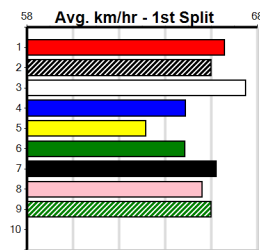

SPORTSBET HT3 (1-4 WINS)

Distance: 300m, Race Type: Restricted Win Heat, Total Prizemoney: $2,925
1st: $1,950, 2nd: $600, 3rd: $300, 4th: $75

Watchdog Tips: [ ] [ ] [ ] [ ] Bet: [ ]

Form Box Wgt Dist Track Date Time BON Margin 1st/2nd (Time) PIR Checked Comment W/R Split 1 S/P Grade

VINNIE'S CAMEL [6]
DKBD Dog Nov-21 Sire: FERNANDO BALE Dam: UNTIL DAWN
Owner(s): J Daffy
Trainer: Joshua Daffy (Eumemmerring)
ENG WGL 2024-07-11
Winning Distances: < 300m (0) 300 - 399m (1) 400 - 499m (1) 500 - 599m (0) 600 - 699m (0) > 700m (0)
Winning Weights: 27.1(1) 28.3(1)
3rd (4) 28.9 300 HVL R3 24-May-24 17.26 16.86 3.25L BLUE CHINCHILLA (17.03) M/1 3.99 $45.90 T3-6
3rd (8) 28.7 300 HVL R9 31-May-24 16.86 16.66 0.25L HERE'S TO LOUIE (16.85) M/1 3.92 $19.80 T3-RW
5th (3) 28.4 300 HVL R9 09-Jun-24 17.24 16.75 7.00L SWIFTY GIRL (16.75) M/2 3.98 $44.20 RW
3rd (4) 28.5 350 HVL R4 14-Jun-24 19.85 19.40 3.5L ANGRY FRANKY (19.61) M/2 6.64 $17.50 T3-RW
7th (5) 28.5 395 TRA R2 17-Jun-24 22.97 21.97 7.00L UNACCEPTABLE PEN (22.50) M/346 3.81 $14.50 X67
5th (4) 28.7 300 HVL R9 21-Jun-24 17.36 16.81 4.00L MAGIC MOON CHILD (17.09) M/3 4.00 $5.70 T3-6
4th (1) 28.4 350 HVL R7 28-Jun-24 19.84 19.34 3.25L ZIPPI MUSTANG (19.62) 27.60 T3-6
4th (4) 28.6 350 HVL R5 01-Jul-24 19.88 19.65 3.25L HEYFIELD HONEY (19.65) M/1 SW 6.57 $46.10 T3-RW
Last 3 wins NOT included above
1st (7) 27.1 395 TRA R2 02-Oct-23 22.60 22.09 0.05L DR. LETTIE (22.60) M/311 3.82 $11.20 M
1st (3) 28.3 400 WGL R10 21-Mar-24 23.09 22.63 0.50L MORTLAKE HUSTLER (23.12) M/11 8.47 $19.00 7

NO CHARGE [7]
WBD Bitch Jan-22 Sire: OUT OF RANGE Dam: FURIOUS FLOSS
Owner(s): S Abela
Trainer: Joseph Abela (Clyde)
Winning Distances: < 300m (0) 300 - 399m (1) 400 - 499m (0) 500 - 599m (0) 600 - 699m (0) > 700m (0)
Winning Weights: 26.0(1)
6th (8) 25.3 400 WGL R2 02-Jan-24 23.83 22.29 18.00 VALENCIA JIM (22.57) M/44 8.62 $5.30 M
2nd (7) 25.7 300 HVL R4 17-Jan-24 17.07 16.63 0.75L URANA PANDA (17.02) M/2 3.92 $7.00 M
5th (1) 25.9 300 HVL R1 21-Jan-24 17.23 16.57 5.50L DR. MARSHAL (16.85) M/3 4.01 $7.60 M
1st (4) 26.0 300 HVL R2 31-Jan-24 17.09 16.87 3.5L LITTLE TANGO (17.32) M/1 SW W 3.90 $1.70 M
2nd (1) 26.1 300 HVL R3 09-Feb-24 17.19 16.75 2.25L ASTON ANGELO (17.04) Q/1 3.94 $2.50 T3-7
2nd (7) 26.1 400 WGL R10 15-Feb-24 22.84 22.72 1.25L ELARA BALE (22.75) M/11 8.36 $4.40 T3-7
2nd (1) 26.5 400 WGL R3 09-Jul-24 23.46 22.52 1.5L VALENCIA TILLY (23.37) Q/11 SW W 8.46 $5.10 7
Last 3 wins NOT included above