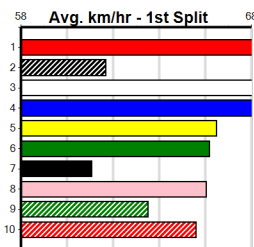

OUTER EAST FOOTBALL NETBALL COMP

3

Distance: 350m, Race Type: Mixed 6/7, Total Prizemoney: $2,925
1st: $1,950, 2nd: $600, 3rd: $300, 4th: $75

11:27AM

(VIC time)

Watchdog Tips: ☐ ☐ ☐ ☐ ☐ **Bet:** ☐

1

URANA RHINO [6]
BE Bitch May-22 Sire: FERNANDO BALE Dam: MA'S PLUM JAM
Owner(s): S Mallia
Winning Distances: < 300m (0) 300 - 399m (2) 400 - 499m (0) 500 - 599m (0) 600 - 699m (0) > 700m (0)
Winning Weights: 23.2(1) 24.3(1)

Rank	Time	Wgt	Dist	Track	Date	BON	Margin	1st/2nd (Time)	PIR	Checked	Comment	WR	Split 1	S/P	Grade
2nd (1)	23.8	350	HVL	R5	15-Mar-24	19.55	19.53	0.50L BLACK PINK (19.53)	M/2	.	.	.	6.55	$2.80	T3-RW
7th (2)	23.8	395	TRA	R4	22-Mar-24	23.01	21.88	17.00 JEBRYNAH NITRO (21.88)	M/336	.	.	.	3.85	$6.30	X67
5th (8)	23.1	350	HVL	R4	10-May-24	20.08	19.66	2.50L CLOSED DOOR (19.91)	Q/2	.	VO	.	6.64	$1.10	T3-7
5th (6)	22.8	300	HVL	R9	31-May-24	17.09	16.66	3.5L HERE'S TO LOUIE (16.85)	M/4	.	.	.	3.99	$4.10	T3-RW
1st (7)	23.2	350	HVL	R5	07-Jun-24	19.62	19.55	0.75L ANGRY FRANKY (19.66)	Q/1	.	.	W	6.52	$1.80	T3-RW
2nd (6)	23.2	350	HVL	R4	14-Jun-24	19.79	19.40	2.50L ANGRY FRANKY (19.61)	M/1	.	.	.	6.57	$1.90	T3-RW
2nd (8)	23.2	350	HVL	R4	21-Jun-24	19.82	19.54	2.25L ASTON MONARCHY (19.67)	M/2	.	.	.	6.65	$3.70	T3-RW
2nd (4)	23.2	350	HVL	R7	28-Jun-24	19.67	19.34	1.00L ZIPPI MUSTANG (19.62)	.	.	.	.	.	$5.30	T3-6

Last 3 wins NOT included above

Rank	Time	Wgt	Dist	Track	Date	BON	Margin	1st/2nd (Time)	PIR	Checked	Comment	WR	Split 1	S/P	Grade
1st (5)	24.3	350	HVL	R7	17-Jan-24	19.84	19.51	1.00L HUDSON FLYER (19.90)	Q/2	.	.	.	6.59	$1.50	M

Box History

Bx	1st	2nd	3rd	4th	5th	6th	7th	8th
1	1							
2								1
3								
4		2			1			
5	1							1
6		2			2			
7	1							
8		1			1			

Prize Best $5280.00
Starts 19.62(7)-7/6/24
Trk/Dts 14-2-6-0
APM 7-2-4-0 2888

2

ULTIMATE RIOT (NSW)[7]
BK Dog Oct-22 Sire: ULTIMATE SPEED Dam: TAMMIN
Owner(s): B Smith
Winning Distances: < 300m (0) 300 - 399m (0) 400 - 499m (1) 500 - 599m (0) 600 - 699m (0) > 700m (0)
Winning Weights: 34.5(1)

Rank	Time	Wgt	Dist	Track	Date	BON	Margin	1st/2nd (Time)	PIR	Checked	Comment	WR	Split 1	S/P	Grade
3rd (5)	35.2	400	WAG	R1	13-May-24	23.29	22.87	4.75L ULTIMATE SEAL (22.96)	.	.	.	.	.	$1.60	M
2nd (7)	34.6	425	BEN	R1	24-May-24	24.58	23.90	1.00L SURE SLINKY (24.52)	M/543	.	.	W	7.05	$3.00	M
2nd (1)	34.8	440	GBN	R2	30-May-24	25.42	24.78	3.5L HOOKED ON HOPS (25.18)	6532	6532	.	.	.	$1.90	M
1st (8)	34.5	425	BEN	R1	21-Jun-24	24.25	23.62	7.00L TEMPER TANTRUM (24.72)	M/621	.	.	W	6.74	$2.90	M
2nd (7)	35.2	440	GBN	R4	28-Jun-24	25.12	24.72	3.75L BALMORAL QUEEN (24.86)	6532	6532	.	.	.	$2.25	5
3rd (6)	34.7	350	HVL	R2	07-Jul-24	19.80	19.16	1.75L BUNDY PARADISE (19.69)	M/7	.	.	.	6.87	$5.40	X67

Last 3 wins NOT included above

Box History

Bx	1st	2nd	3rd	4th	5th	6th	7th	8th
1	1							
2								
3								
4								
5			1					
6			1					
7		2						
8	1							

Prize Best $3750.00
Starts NBT
Trk/Dts 6-1-3-2
APM 1-0-0-1 3528