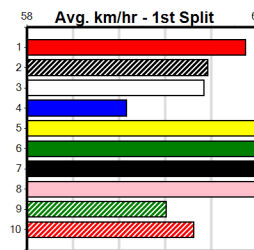

JVDM GREEN LIGHT ON PODCAST

Distance: 300m, Race Type: Mixed 4/5, Total Prizemoney: $3,360
1st: $2,250, 2nd: $690, 3rd: $345, 4th: $75

4
11:49AM

(VIC time)

Watchdog Tips:

Bet:

Form Box	Wgt	Dist	Track	Date	Time	BON	Margin	1st/2nd (Time)	PIR	Checked	Comment	WR	Split 1	S/P	Grade

1 BERN'S ABILITY [5]

BK Dog Dec-19 Sire: RAW ABILITY Dam: KRAKEN ROSE
Owner(s): T Wark Trainer: Thomas Wark (Rushworth)
Winning Distances: < 300m (0) 300 - 399m (17) 400 - 499m (11) 500 - 599m (0) 600 - 699m (0) > 700m (0)
Winning Weights: 26.8(1) 27.0(1) 27.4(1) 27.7(1) 27.9(1) 28.0(2) 28.2(2) 28.3(2) 28.4(2) 28.5(1) 28.6(2) 28.7(2) 28.9(3)

2nd (1)	29.0	390	SHP	R9	08-Jan-24	22.26	21.88	2.00L BROADSIDE (22.12)	M/11	.	SW	.	8.33	$4.10 5
3rd (7)	28.1	390	SHP	R4	22-Jan-24	22.41	21.89	2.25L NARCISSUS (22.27)	M/22	.	.	.	8.38	$2.70 5
2nd (3)	28.0	390	SHP	R11	29-Jan-24	22.34	22.03	0.05L HELLO SIRI (22.34)	M/11	.	W	.	8.30	$4.00 5
3rd (3)	28.8	390	SHP	R3	26-Feb-24	22.34	21.99	3.00L DR. FALKOR (22.14)	M/13	.	.	.	8.40	$8.70 5
5th (4)	29.0	390	SHP	R10	04-Mar-24	22.75	22.09	9.50L TROPICANA (22.09)	M/87	.	.	.	8.90	$5.10 5
3rd (4)	28.4	450	SHP	R9	15-Apr-24	25.77	25.00	3.75L CARAJILLO (25.52)	M/422	.	.	.	6.76	$6.90 VET
1st (2)	28.2	390	SHP	R11	27-May-24	22.15	21.84	4.25L MARKET BLUE (22.44)	Q/11	.	.	.	8.36	$8.70 5
6th (7)	28.0	425	BEN	R3	07-Jun-24	24.54	23.85	6.00L BUMPY'S DAD ROY (24.12)	M/213	.	.	.	6.54	$6.90 VETH

Last 3 wins NOT included above

1st (6)	29.5	410	HOR	R8	15-Aug-23	23.37	23.25	1.75L ZIP UP ANDY (23.49)	Q/22	.	.	.	10.30	$15.70 FFA
1st (4)	29.5	410	HOR	R6	21-Aug-23	23.21	23.21	3.75L QUEBEC BALE (23.46)	M/11	.	.	.	10.19	$2.30 FFA
1st (4)	28.9	390	SHP	R10	21-Dec-23	21.91	21.91	3.5L YEAH SEND IT (22.16)	M/11	.	.	.	8.25	$2.90 X45

Box History

Bx	1st	2nd	3rd	4th	5th	6th	7th	8th
1	5	4	1		1			1
2	4	4	2	2				2
3	2	2	2					
4	3	1	3	2	1	2		
5	2			1	1	1	2	2
6	6	2	1	1	1	1	2	
7	5	3	4	1		3		1
8	1	6		1		3	1	

Prize Best Starts	$93706.25
Trk/Dts	16.64(6)-31/10/21
APM	99-28-22-13
	15-4-4-2
	6748