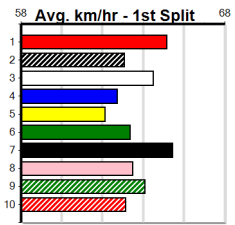

Traralgon

SPORTSBET NOBODY DOES IT EASIER

Distance: 395m, Race Type: Grade 5 T3, Total Prizemoney: \$1,530
1st: \$1,000, 2nd: \$320, 3rd: \$160, 4th: \$50

5

4:04PM

(VIC time)

Watchdog Tips: 0 0 0 0 Bet:

Main table containing race details for 10 races (1-10), including horse names, trainers, owners, and performance data. Includes sub-tables for Winning Boxes and APM values.