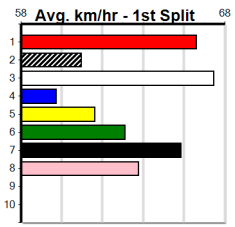

Traralgon

BRIDGES ON ARGYLE TRARALGON

Distance: 350m, Race Type: Tier 3 - Grade 7, Total Prizemoney: \$1,530
1st: \$1,000, 2nd: \$320, 3rd: \$160, 4th: \$50

2

3:02PM

(VIC time)

Watchdog Tips: **0 0 0 0** Bet: .