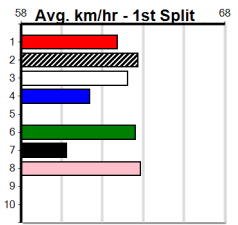

GIPPSLAND FENCING SUPPLIES

Distance: 500m, Race Type: Grade 5 T3, Total Prizemoney: $1,740
1st: $1,150, 2nd: $360, 3rd: $180, 4th: $50

Watchdog Tips: 0 0 0 0 Bet: .

Table for race 1: SWEET NUGGET [5]. Includes columns for Box, Weight, Dist, Track, Date, Time, BON, Margin, 1st/2nd (Time), PIR, Checked, Comment, W/R, Split 1, S/P, Grade. Lists 5 runners with their details and a winning boxes table.

Table for race 2: RANGER'S GIRL [5]. Includes columns for Box, Weight, Dist, Track, Date, Time, BON, Margin, 1st/2nd (Time), PIR, Checked, Comment, W/R, Split 1, S/P, Grade. Lists 5 runners with their details and a winning boxes table.

Table for race 3: PEG [5]. Includes columns for Box, Weight, Dist, Track, Date, Time, BON, Margin, 1st/2nd (Time), PIR, Checked, Comment, W/R, Split 1, S/P, Grade. Lists 5 runners with their details and a winning boxes table.

Table for race 4: CREW [5]. Includes columns for Box, Weight, Dist, Track, Date, Time, BON, Margin, 1st/2nd (Time), PIR, Checked, Comment, W/R, Split 1, S/P, Grade. Lists 5 runners with their details and a winning boxes table.

Table for race 5: *** VACANT BOX ***. Includes Trainer and Owner information.

Table for race 6: STEELE JAKIT (NSW)[5]. Includes columns for Box, Weight, Dist, Track, Date, Time, BON, Margin, 1st/2nd (Time), PIR, Checked, Comment, W/R, Split 1, S/P, Grade. Lists 5 runners with their details and a winning boxes table.

Table for race 7: DR. ZEPPELIN [5]. Includes columns for Box, Weight, Dist, Track, Date, Time, BON, Margin, 1st/2nd (Time), PIR, Checked, Comment, W/R, Split 1, S/P, Grade. Lists 5 runners with their details and a winning boxes table.

Table for race 8: MAJESTIC JAY [5]. Includes columns for Box, Weight, Dist, Track, Date, Time, BON, Margin, 1st/2nd (Time), PIR, Checked, Comment, W/R, Split 1, S/P, Grade. Lists 5 runners with their details and a winning boxes table.

Table for race 9: *** NO RESERVE ***. Includes Trainer and Owner information.

Table for race 10: *** NO RESERVE ***. Includes Trainer and Owner information.