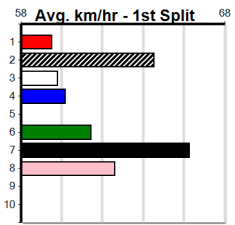

Traralgon

IN MEMORY OF RONALD WILLIAMSON

Distance: 350m, Race Type: Tier 3 - Maiden, Total Prizemoney: $1,530
1st: $1,000, 2nd: $320, 3rd: $160, 4th: $50

1
2:44PM
(VIC time)

Watchdog Tips: 0 0 0 0 Bet: .