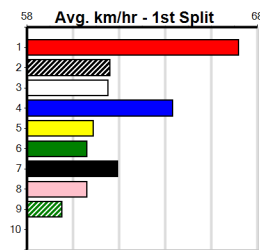

GIPPSLAND MOTOR GROUP

Distance: 395m, Race Type: Tier 3 - Grade 6, Total Prizemoney: $1,530
1st: $1,000, 2nd: $320, 3rd: $160, 4th: $50

Watchdog Tips:

Bet:

Table with columns: Form Box, Wgt, Dist, Track, Date, Time, BON, Margin, 1st/2nd (Time), PIR, Checked, Comment, W/R, Split 1, S/P, Grade

INTER TERRA [6]
BK Bitch Sep-21 Sire: AUSSIE INFRARED Dam: INTER SANTINA
Owner(s): TONY AND JOE (SYN), T Interligi, J Interligi
Trainer: Joe Interligi (Dandenong North)
Winning Distances: < 300m (0) 300 - 399m (2) 400 - 499m (0) 500 - 599m (0) 600 - 699m (0) > 700m (0)
Winning Weights: 27.1(1) 27.3(1)
4th (3) 27.1 300 HVL R3 29-May-24 17.52 16.76 4.00L DONEGAL EXPRESS (17.25) M/2 . . . . . 3.99 $7.40 7
1st (8) 27.3 350 TRA R9 03-Jun-24 20.44 20.25 2.75L CASH FOR KOTA (20.62) M/11 . . . . . 6.76 $5.60 X67
2nd (5) 27.3 395 TRA R9 10-Jun-24 22.77 22.29 4.75L ARTORIAS BALE (22.44) M/122 . . . . . 3.77 $25.70 T3-6
4th (1) 27.7 400 WGL R10 20-Jun-24 23.21 22.89 2.00L VALVE BOUNCE (23.08) Q/11 . . . . . 8.38 $13.90 T3-6
3rd (8) 27.4 390 SHP R10 27-Jun-24 23.00 22.29 4.25L DARTS NIGHT (22.71) M/23 . . . . . 8.65 $10.90 6G
3rd (8) 27.7 300 HVL R9 01-Jul-24 17.16 16.87 4.25L HAPPY CHICK (16.87) M/4 . . . . . 4.03 $9.40 T3-6
2nd (1) 27.8 350 HVL R7 05-Jul-24 19.84 19.67 1.5L LAMIA DOMINIQUE (19.75) M/1 . . . . . 6.56 $8.20 T3-RW
5th (1) 27.8 395 TRA R9 08-Jul-24 22.99 22.32 8.50L JOHNSON STREET (22.41) M/313 . . . . . 3.81 $6.20 6G
Last 3 wins NOT included above
1st (7) 27.1 300 HVL R1 06-May-24 17.18 16.85 1.5L C'EST NOIR (17.28) Q/1 . . . . . 3.93 $5.60 M

DE GOEY PIE [6]
BK Dog Mar-22 Sire: GOOD ODDS HARADA Dam: WHITNEY SHOWGIR
Owner(s): B Sands
Trainer: Frank Toth (Pakenham)
Winning Distances: < 300m (0) 300 - 399m (0) 400 - 499m (0) 500 - 599m (2) 600 - 699m (0) > 700m (0)
Winning Weights: 33.2(1) 33.6(1)
7th (2) 33.9 460 WGL R9 21-Mar-24 26.69 25.93 7.00L COLLINDA AIR (26.24) M/333 . . . . . 6.88 $32.20 7
2nd (2) 34.0 510 SLE R5 27-Mar-24 29.66 29.30 5.50L PACIFIC PRINCESS (29.30) M/222 . . . . . 9.48 $4.10 X67
1st (2) 33.2 510 SLE R5 05-Apr-24 30.05 29.19 0.50L IN THE RIOT (30.08) M/433 . . . . . 9.73 $8.50 X67
5th (3) 34.0 510 SLE R5 24-Apr-24 30.03 29.28 11.00 ELLE GEM (29.32) Q/555 . . . . . 9.63 $5.80 X67
8th (5) 34.0 460 WGL R7 09-May-24 27.39 26.35 12.00 VELOX BALE (26.58) M/767 . . . . . V14 6.96 $32.80 X67
7th (2) 34.4 300 HVL R9 01-Jul-24 17.71 16.87 13.00 HAPPY CHICK (16.87) S/8 . . . . . 4.29 $63.80 T3-6
8th (2) 34.4 350 HVL R7 05-Jul-24 20.33 19.67 8.50L LAMIA DOMINIQUE (19.75) S/8 . . . . . SW 6.91 $47.20 T3-RW
6th (1) 34.7 395 TRA R9 10-Jul-24 23.21 22.23 8.50L CASH FOR KOTA (22.65) M/4455 . . . . . 4.04 $64.60 X67
Last 3 wins NOT included above
1st (3) 33.6 510 SLE R3 04-Feb-24 29.62 28.59 0.50L GILBERT ROSE (29.64) M/551 . . . . . 9.46 $38.90 RW