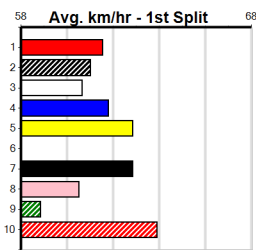

Distance: 395m, Race Type: Tier 3 - Grade 7, Total Prizemoney: $1,530
1st: $1,000, 2nd: $320, 3rd: $160, 4th: $50

Watchdog Tips: [ ] [ ] [ ] [ ] Bet: [ ]

Form Box Wgt Dist Track Date Time BON Margin 1st/2nd (Time) PIR Checked Comment WR Split 1 S/P Grade

FORWARD STEP [7]

BK Dog Dec-20 Sire: SENNACHIE Dam: WHAT FEELING
Owner(s): UGLIETTA (SYN), J Uglietta, M Uglietta Trainer: Joe Uglietta (Yan Yearn)
Winning Distances: < 300m (0) 300 - 399m (1) 400 - 499m (0) 500 - 599m (0) 600 - 699m (0) > 700m (0)

Winning Weights: 32.0(1)
7th (5) 32.6 350 HVL R2 17-May-24 20.30 19.45 8.50L ASTON MAPLE (19.71) M/6 6.98 $17.80 T3-M
6th (2) 32.2 500 BEN R2 22-May-24 29.28 28.35 3.5L PYRENEES CHATEAU (29.03) M/666 7.04 $17.30 M
3rd (7) 32.1 400 GEL R1 28-May-24 23.56 22.41 5.00L CUBAN LAD (23.22) M/33 8.78 $6.10 T3-M
7th (3) 32.3 425 BEN R1 05-Jun-24 25.44 24.06 5.50L KID GEORGE (25.06) M/657 6.93 $28.20 M
5th (8) 32.2 400 GEL R2 11-Jun-24 23.51 22.65 13.00 SCOTLAND YARD (22.65) S/77 8.98 $91.20 M
2nd (7) 31.9 425 BEN R2 19-Jun-24 24.98 24.13 2.00L READY TO STAGGER (24.85) M/772 6.95 $36.00 T3-M
1st (2) 32.0 390 SHP R1 27-Jun-24 23.14 22.29 0.02S BROWSER (23.14) S/73 8.95 $81.50 M
6th (3) 31.7 400 GEL R10 09-Jul-24 23.63 22.77 7.50L PAW MARVEL (23.11) S/77 8.99 $37.00 7

Last 3 wins NOT included above

Box History

Table showing box history for FORWARD STEP [7] across positions 1st to 8th. Includes Prize Best ($7955.00), Starts (67-1-9-16), Trk/Dts (9-0-1-4), and APM (1981).

ON REPEAT (NSW)[7]

BK Dog Jan-22 Sire: ZACK MONELLI Dam: JENNIFER ECCLES
Owner(s): CHANA RACING (SYN), T Cogger, M Cogger Trainer: Justin Bowman (Kilmany)
Winning Distances: < 300m (0) 300 - 399m (0) 400 - 499m (1) 500 - 599m (0) 600 - 699m (0) > 700m (0)

Winning Weights: 31.5(1)
7th (1) 31.4 460 WGL R1 16-Apr-24 27.11 25.63 14.00 OLIVER KELTON (26.16) M/667 6.76 $7.40 M
1st (4) 31.5 435 SLE R3 24-Apr-24 25.41 24.60 2.25L IGNITION STARTER (25.55) M/421 5.48 $2.50 M
6th (6) 31.1 460 WGL R7 02-May-24 26.64 25.98 9.50L SMOOTH COLLINDA (25.98) M/456 6.79 $13.10 T3-RW
6th (7) 30.8 460 WGL R9 23-May-24 27.03 26.11 6.50L JAMS NIMBLE (26.59) M/555 6.86 $4.90 7
3rd (7) 30.5 395 TRA R3 08-Jul-24 22.76 22.32 4.00L STRIKE IT RYKER (22.49) M/564 3.93 $9.00 7

Last 3 wins NOT included above

Box History

Table showing box history for ON REPEAT (NSW)[7] across positions 1st to 8th. Includes Prize Best ($1160.00), Starts (5-1-0-1), Trk/Dts (1-0-0-1), and APM (760).

DR. DUCKY [7]

F Bitch Mar-21 Sire: ASTON KIMETTO Dam: TANSY
Owner(s): DOCTORS KENNELS (SYN), J McMahon, J Gill Trainer: Emily McMahon (Darriman)
Winning Distances: < 300m (0) 300 - 399m (0) 400 - 499m (1) 500 - 599m (0) 600 - 699m (0) > 700m (0)