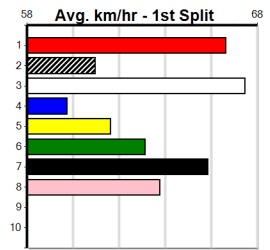

BRIDGES ON ARGYLE TRARALGON

Distance: 350m, Race Type: Tier 3 - Grade 7, Total Prizemoney: $1,530
1st: $1,000, 2nd: $320, 3rd: $160, 4th: $50

Watchdog Tips: [ ] [ ] [ ] [ ] Bet: [ ]

Table with columns: Form Box, Wgt, Dist, Track, Date, Time, BON, Margin, 1st/2nd (Time), PIR, Checked, Comment, W/R, Split 1, S/P, Grade

RED ED [7]
F Dog Aug-22 Sire: SH AVATAR Dam: ROCKIN' ROSIE
Owner(s): G Masterson
Trainer: Justin Bowman (Kilmany)
Winning Distances: < 300m (0) 300 - 399m (0) 400 - 499m (1) 500 - 599m (0) 600 - 699m (0) > 700m (0)
Winning Weights: 29.0(1)
Box History table and statistics.

DONATELLO ZEAL [7]
BK Dog Jun-22 Sire: SUPERIOR PANAMA Dam: ZEAL SENSATION
Owner(s): Real zeal (SYN), M Tabb, J Whittle, S Tabb, W Whittle, M Brown
Trainer: Mathew Tabb (Lara)
Winning Distances: < 300m (0) 300 - 399m (1) 400 - 499m (0) 500 - 599m (0) 600 - 699m (0) > 700m (0)
Winning Weights: 29.8(1)
Box History table and statistics.

INTER MARY [7]
BK Bitch Oct-19 Sire: KINLOCH BRAE Dam: INTER LUCY
Owner(s): J Sultana
Trainer: Joseph Sultana (Traralgon East)
Winning Distances: < 300m (0) 300 - 399m (1) 400 - 499m (0) 500 - 599m (0) 600 - 699m (0) > 700m (0)
Winning Weights: 28.8(1)
Box History table and statistics.

CHICKEN BURGER [7]
BD Dog Feb-22 Sire: ZAMBORA BROCKIE Dam: SHE'S A BLAZIN'
Owner(s): LIVING A DREAM (SYN), A Hunter, M Walker
Trainer: Luke Whelan (Metung)
Winning Distances: < 300m (0) 300 - 399m (1) 400 - 499m (0) 500 - 599m (0) 600 - 699m (0) > 700m (0)
Winning Weights: 35.2(1)
Box History table and statistics.

GOT FLAIR (NSW)[7]
BD Dog Nov-22 Sire: FERNANDO BALE Dam: CHAMPION MODEL
Owner(s): B Alford
Trainer: Brian Alford (Yarram)
Winning Distances: < 300m (0) 300 - 399m (1) 400 - 499m (0) 500 - 599m (0) 600 - 699m (0) > 700m (0)
Winning Weights: 33.2(1)
Box History table and statistics.

1

2

3

4

5