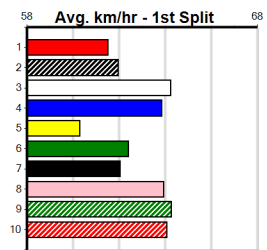

KISS PROFESSIONAL SOLUTIONS

Distance: 450m, Race Type: Grade 5 T3, Total Prizemoney: $1,530
1st: $1,000, 2nd: $320, 3rd: $160, 4th: $50

Watchdog Tips:

Bet:

Table with columns: Form Box, Wgt, Dist, Track, Date, Time, BON, Margin, 1st/2nd (Time), PIR, Checked, Comment, WR, Split 1, S/P, Grade

MIRA BALE (NSW)[5]
WBD Bitch Mar-22 Sire: FERNANDO BALE Dam: ALERA BALE
Owner(s): L Harris
Trainer: Tammy Kennedy-harris (Devon M ENG WGL 2024-07-11)
Winning Distances: < 300m (0) 300 - 399m (0) 400 - 499m (2) 500 - 599m (1) 600 - 699m (0) > 700m (0)
Winning Weights: 26.2(1) 26.5(1) 26.6(1)
Box History table and Prize Best Starts table included.

SOLAR TOBY [5]
BKW Dog May-20 Sire: MY REDEEMER Dam: SOLAR ON
Owner(s): C Baker
Trainer: Colin Baker (Lara)
Winning Distances: < 300m (0) 300 - 399m (0) 400 - 499m (6) 500 - 599m (0) 600 - 699m (0) > 700m (0)
Winning Weights: 32.6(1) 33.2(1) 33.3(1) 33.7(1) 33.8(2)
Box History table and Prize Best Starts table included.

JENNA [5]
BK Bitch Jul-20 Sire: AUSSIE INFRARED Dam: MIRIAM
Owner(s): J Gill
Trainer: Jennifer Gill (Darriman)
Winning Distances: < 300m (0) 300 - 399m (1) 400 - 499m (3) 500 - 599m (0) 600 - 699m (0) > 700m (0)
Winning Weights: 28.4(2) 28.7(1) 29.6(1)
Box History table and Prize Best Starts table included.

SMOOTH RANGER [5]
BK Bitch Apr-22 Sire: OUT OF RANGE Dam: FREEDOM FIRE
Owner(s): J Carr
Trainer: Malcolm Carr (Devon Meadows)
Winning Distances: < 300m (0) 300 - 399m (0) 400 - 499m (3) 500 - 599m (0) 600 - 699m (0) > 700m (0)
Winning Weights: 27.0(2) 27.3(1)
Box History table and Prize Best Starts table included.

HARRY THE HOOD [5]
BK Dog Jan-22 Sire: HOUDINI BOY Dam: MIGNON
Owner(s): S Nagy
Trainer: Steve Nagy (Traralgon)
Winning Distances: < 300m (0) 300 - 399m (2) 400 - 499m (1) 500 - 599m (1) 600 - 699m (0) > 700m (0)
Winning Weights: 33.7(1) 34.0(1) 34.1(2)
Box History table and Prize Best Starts table included.