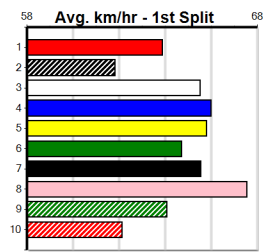

MR AUDACIOUS @ STUD

Distance: 395m, Race Type: Grade 5 T3, Total Prizemoney: $1,530
1st: $1,000, 2nd: $320, 3rd: $160, 4th: $50

Watchdog Tips:

Bet:

Table with columns: Form Box, Wgt, Dist, Track, Date, Time, BON, Margin, 1st/2nd (Time), PIR, Checked, Comment, WR, Split 1, S/P, Grade

JAMS NIMBLE [5]
WBK Bitch Jan-22 Sire: NEED MY MONEYNOW Dam: GRANDANA QUALI
Owner(s): P Young
Trainer: Nicole Lund (Longwarry)
Winning Distances: < 300m (0) 300 - 399m (1) 400 - 499m (2) 500 - 599m (0) 600 - 699m (0) > 700m (0)
Winning Weights: 23.7(2) 23.8(1)
Box History table and Prize Best Starts table included.

DR. DOT [5]
BK Bitch May-20 Sire: BERNARDO Dam: DR. JEZABEL
Owner(s): DOCTORS KENNELS (SYN), J McMahon, J Gill
Trainer: Emily McMahon (Darriman)
Winning Distances: < 300m (0) 300 - 399m (3) 400 - 499m (3) 500 - 599m (0) 600 - 699m (0) > 700m (0)
Winning Weights: 24.1(1) 24.2(1) 24.4(1) 24.7(1) 25.1(1) 25.2(1)
Box History table and Prize Best Starts table included.

BETTER BANJO [5]
WBK Dog Feb-22 Sire: FERNANDO BALE Dam: BRING YOUR BANJO
Owner(s): A Davis
Trainer: Ray Cunneen (Moe South)
ENG WGL 2024-07-11
Winning Distances: < 300m (0) 300 - 399m (6) 400 - 499m (0) 500 - 599m (0) 600 - 699m (0) > 700m (0)
Winning Weights: 30.6(1) 30.9(1) 31.2(1) 31.3(2) 31.4(1)
Box History table and Prize Best Starts table included.

JUNIOR PISTOL [5]
BK Dog Apr-21 Sire: BANJO BOY Dam: PISTOL
Owner(s): A Carr
Trainer: John Carr (Devon Meadows)
ENG WGL 2024-07-11
Winning Distances: < 300m (0) 300 - 399m (7) 400 - 499m (1) 500 - 599m (0) 600 - 699m (0) > 700m (0)
Winning Weights: 27.3(1) 27.4(1) 27.6(1) 27.9(1) 28.1(1) 28.4(2) 28.7(1)
Box History table and Prize Best Starts table included.

WHY NOT JULES [5]
BK Bitch Sep-20 Sire: BERNARDO Dam: WHY NOT GINGER
Owner(s): G Carter
Trainer: Leigh Carter (Devon Meadows)
Winning Distances: < 300m (0) 300 - 399m (6) 400 - 499m (9) 500 - 599m (0) 600 - 699m (0) > 700m (0)
Winning Weights: 28.9(1) 29.0(4) 29.1(1) 29.2(1) 29.3(3) 29.4(2) 29.5(1) 29.7(1) 29.8(1)
Box History table and Prize Best Starts table included.