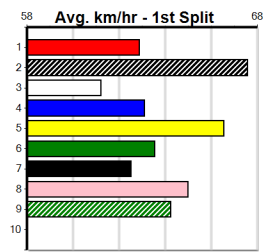

SPORTSBET GREEN TICKS

Distance: 350m, Race Type: Grade 5 T3, Total Prizemoney: $1,530
1st: $1,000, 2nd: $320, 3rd: $160, 4th: $50

Watchdog Tips: [ ] [ ] [ ] [ ] Bet: [ ]

Form Box Wgt Dist Track Date Time BON Margin 1st/2nd (Time) PIR Checked Comment WR Split 1 S/P Grade

1 UNDER HIS SPELL [5]
BK Dog Dec-19 Sire: MOREIRA Dam: REALLY MAGIC
Owner(s): I Dann
Trainer: Ian Dann (Whitelaw)
Winning Distances: < 300m (0) 300 - 399m (5) 400 - 499m (4) 500 - 599m (0) 600 - 699m (0) > 700m (0)
Winning Weights: 30.4(1) 30.9(1) 31.0(1) 31.4(1) 32.0(1) 32.4(1) 32.5(1) 32.6(1) 33.4(1)
Box History table and Prize Best Starts table included.

2 INTER BLACK FIRE [5]
BK Bitch Sep-21 Sire: AUSSIE INFRARED Dam: INTER SANTINA
Owner(s): TONY AND JOE (SYN), T Interligi, J Interligi
Trainer: Tony Interligi (Endeavour Hills)
Winning Distances: < 300m (0) 300 - 399m (5) 400 - 499m (0) 500 - 599m (0) 600 - 699m (0) > 700m (0)
Winning Weights: 25.6(1) 25.7(1) 25.9(1) 26.1(1) 26.4(1)
Box History table and Prize Best Starts table included.

3 HEAD BIN [5]
BD Dog Aug-20 Sire: ASTON DEE BEE Dam: DESTINI GOLD
Owner(s): N Bischard
Trainer: Neville Bischard (Cohuna)
Winning Distances: < 300m (0) 300 - 399m (5) 400 - 499m (0) 500 - 599m (0) 600 - 699m (0) > 700m (0)
Winning Weights: 33.9(2) 34.0(1) 34.1(1) 34.2(1)
Box History table and Prize Best Starts table included.

4 MISS HAYLEE [5]
BK Bitch Dec-20 Sire: ZAMBORA BROCKIE Dam: MISS GYPSY LEE
Owner(s): R Whitford
Trainer: Robert Whitford (Yarram)
Winning Distances: < 300m (0) 300 - 399m (3) 400 - 499m (4) 500 - 599m (0) 600 - 699m (0) > 700m (0)
Winning Weights: 26.1(3) 26.2(1) 26.8(1) 27.3(2)
Box History table and Prize Best Starts table included.

5 WHY NOT AJAY [5]
BD Dog Sep-20 Sire: BERNARDO Dam: WHY NOT GINGER
Owner(s): G Carter
Trainer: Gregory Carter (Devon Meadows)
Winning Distances: < 300m (0) 300 - 399m (7) 400 - 499m (5) 500 - 599m (0) 600 - 699m (0) > 700m (0)
Winning Weights: 31.3(1) 31.4(1) 31.5(1) 31.6(4) 31.9(1) 32.0(2) 32.5(1) 32.7(1)
Box History table and Prize Best Starts table included.