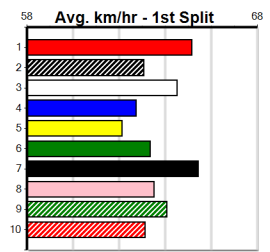

SPORTSBET NOBODY DOES IT EASIER

Distance: 395m, Race Type: Grade 5 T3, Total Prizemoney: $1,530
1st: $1,000, 2nd: $320, 3rd: $160, 4th: $50

Watchdog Tips:

Bet:

Form Box Wgt Dist Track Date Time BON Margin 1st/2nd (Time) PIR Checked Comment WR Split 1 S/P Grade

INTER TRIGON [5]
BK Dog Sep-21 Sire: AUSSIE INFRARED Dam: INTER SANTINA
Owner(s): TONY AND JOE (SYN), T Interligi, J Interligi
Trainer: Tony Interligi (Endeavour Hills)
Winning Distances: < 300m (0) 300 - 399m (3) 400 - 499m (1) 500 - 599m (0) 600 - 699m (0) > 700m (0)
Winning Weights: 31.6(1) 32.5(1) 32.6(1) 32.7(1)
Box History table and Prize Best Starts table included.

WHY NOT EMILY [5]
BK Bitch Sep-20 Sire: BERNARDO Dam: WHY NOT GINGER
Owner(s): G Carter
Trainer: Leigh Carter (Devon Meadows)
Winning Distances: < 300m (0) 300 - 399m (2) 400 - 499m (3) 500 - 599m (0) 600 - 699m (0) > 700m (0)
Winning Weights: 26.9(1) 27.1(1) 27.2(1) 27.4(2)
Box History table and Prize Best Starts table included.

JAYVILLE ZOE [5]
BK Bitch Jan-21 Sire: BERNARDO Dam: JAYVILLE ZOOLI
Owner(s): C Mcmillan
Trainer: Constance Mcmillan (Drouin)
Winning Distances: < 300m (0) 300 - 399m (1) 400 - 499m (2) 500 - 599m (0) 600 - 699m (0) > 700m (0)
Winning Weights: 28.3(1) 28.4(2)
Box History table and Prize Best Starts table included.

BOMBER'S REWARD [5]
BK Dog Sep-20 Sire: BOMBER JACK Dam: ROZEHILL BETH
Owner(s): G Green
Trainer: Geoffrey Green (Woodside)
ENG WGL 2024-07-11
Winning Distances: < 300m (0) 300 - 399m (4) 400 - 499m (3) 500 - 599m (0) 600 - 699m (0) > 700m (0)
Winning Weights: 31.0(1) 31.2(1) 32.0(1) 32.1(1) 32.2(1) 32.5(2)
Box History table and Prize Best Starts table included.

GEOFF'S BOMBER [5]
BK Dog Jun-21 Sire: ASTON DUKE Dam: ROZEHILL BETH
Owner(s): G Green
Trainer: Geoffrey Green (Woodside)
Winning Distances: < 300m (0) 300 - 399m (5) 400 - 499m (2) 500 - 599m (0) 600 - 699m (0) > 700m (0)
Winning Weights: 32.4(2) 32.6(1) 32.7(1) 32.8(1) 32.9(1) 33.2(1)
Box History table and Prize Best Starts table included.