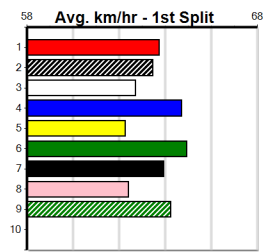

Traralgon
11
6:05PM
(VIC time)

NATIONAL GREYHOUND ADOPTION MONTH

Distance: 350m, Race Type: Grade 5 T3, Total Prizemoney: $1,530
1st: $1,000, 2nd: $320, 3rd: $160, 4th: $50

Watchdog Tips: ☐ ☐ ☐ ☐ ☐

Bet:

1

IASON BALE (NSW)[5]
WF Dog Jan-21 Sire: ORSON ALLEN Dam: QUIP ALLEN Trainer: Luke Harris (Devon Meadows)
Owner(s): L Harris
Winning Distances: < 300m (0) 300 - 399m (4) 400 - 499m (6) 500 - 599m (1) 600 - 699m (0) > 700m (0)
Winning Weights: 31.6(3) 31.9(1) 32.4(3) 32.5(1) 32.6(1) 32.9(1) 33.1(1)

Box	1st	2nd	3rd	4th	5th	6th	7th	8th
1	1	1	1	3	1	1		
2		3	1	1	3			
3	3		1	1				
4	1	1		1	1	2	3	1
5	1		3	1	2	3		
6	1	1			1	1	1	1
7	4	1	1	1	1			
8		1		2	1	1	1	

Prize Best Starts Trk/Dts APM: $32335.00 FST 62-11-7-6 0-0-0-0 6693

2

BLOCK A GOLD (NSW)[5]
RF Dog Jan-21 Sire: BARCIA BALE Dam: KISSING CARTER Trainer: Garry Barnsley (Morwell)
Owner(s): S Wood
Winning Distances: < 300m (0) 300 - 399m (1) 400 - 499m (3) 500 - 599m (0) 600 - 699m (0) > 700m (0)
Winning Weights: 34.7(1) 34.8(1) 35.0(1) 35.4(1)

Box	1st	2nd	3rd	4th	5th	6th	7th	8th
1	3	1	1			2	1	
2		1	1	1	1	1	1	1
3							1	1
4								
5		1						2
6		1						1
7	1			1				1
8				1	1			

Prize Best Starts Trk/Dts APM: $6170.00 NBT 27-4-4-1 1-0-0-0 612

3

GREEN CAN LAD [5]
BK Dog Jun-20 Sire: AUSSIE INFRARED Dam: PAT'S LASS Trainer: Ronald Winter (Denison)
Owner(s): R Winter
Winning Distances: < 300m (0) 300 - 399m (9) 400 - 499m (5) 500 - 599m (1) 600 - 699m (0) > 700m (0)
Winning Weights: 28.9(1) 29.0(1) 29.2(4) 29.4(4) 29.5(1) 29.6(1) 29.7(1) 29.8(2)

Box	1st	2nd	3rd	4th	5th	6th	7th	8th
1	2	3	4	4	1	2		
2		4	2	1	1	1	3	1
3	2				5	1	1	4
4	3	1	2				1	2
5	2		2	2	3	2	1	1
6		1		4	2	2	3	1
7	4	1	2	1	3			2
8	2	2	1	2	1	6		

Prize Best Starts Trk/Dts APM: $41248.33 19.92(7)-26/7/23 107-15-12-13 16-1-3-1 3060

4

LOCKED AND READY [5]
BK Dog Jun-19 Sire: FULLY LOADED Dam: PRINCESS GEMINI Trainer: John Carr (Devon Meadows)
Owner(s): J Carr
Winning Distances: < 300m (0) 300 - 399m (15) 400 - 499m (7) 500 - 599m (0) 600 - 699m (0) > 700m (0)
Winning Weights: 29.7(1) 30.0(1) 30.2(1) 30.4(2) 30.5(1) 30.6(3) 30.7(1) 30.9(2) 31.0(2) 31.1(2) 31.2(1) 31.3(1) 31.6(1)

Box	1st	2nd	3rd	4th	5th	6th	7th	8th
1	4	1	4	1	1	2	2	2
2	2	1	3	2				2
3	2	2	1	2	1	3	5	2
4	3	2			2	1	2	1
5	3	1	1	2	5	1	1	1
6	3	4	2	3	4	5	1	
7	3	1	2	1	2	1	3	3
8	2	3	1	3	1	3	1	

Prize Best Starts Trk/Dts APM: $41105.00 19.91(8)-9/1/23 122-22-15-13 29-6-4-4 4488

5

GEORGIE BALE (NSW)[5]
WF Bitch Jan-21 Sire: ORSON ALLEN Dam: QUIP ALLEN Trainer: Tammy Kennedy-harris (Devon M ENG TRA 2024-07-12)
Owner(s): L Harris
Winning Distances: < 300m (0) 300 - 399m (3) 400 - 499m (10) 500 - 599m (0) 600 - 699m (0) > 700m (0)
Winning Weights: 26.1(1) 26.2(2) 26.3(3) 26.5(1) 26.6(2) 26.7(1) 26.8(1) 27.1(2)

Box	1st	2nd	3rd	4th	5th	6th	7th	8th
1	2	1		1	1			
2	1	2			1			
3	1		2			1		
4	2				1	1	1	2
5	1	3			1	2	3	1
6	1	1	4	3	1		1	1
7	2					1	1	
8	3		2	2	2	3	1	

Prize Best Starts Trk/Dts APM: $31305.00 FSH 60-13-7-8 0-0-0-0 11614