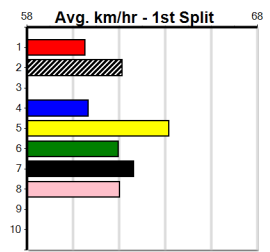

Traralgon

3

3:27PM

(VIC time)

NAK SIGNS (1-2 WINS)

Distance: 350m, Race Type: Tier 3 - Restricted Win, Total Prizemoney: $1,530
1st: $1,000, 2nd: $320, 3rd: $160, 4th: $50

Watchdog Tips: ☐ ☐ ☐ ☐ ☐ Bet: ☐ ☐ ☐ ☐

DR. NATASHA [6]

BK Bitch Feb-21 Sire: BERNARDO Dam: BEATRICE Trainer: Kimberley McMahon (Darriman)

Owner(s): DOCTORS KENNELS (SYN), J McMahon, J Gill

Winning Distances: < 300m (0) 300 - 399m (1) 400 - 499m (1) 500 - 599m (0) 600 - 699m (0) > 700m (0)

Winning Weights: 27.1(1) 27.7(1)

1st (3)	27.7	395	TRA	R3	29-Dec-23	22.65	21.88	1.5L LITTLE VENICE (22.74)	M/111	. . .	3.80	$11.60 M
7th (1)	27.6	435	SLE	R9	03-Jan-24	25.97	24.42	21.00 AUDACIOUS PADDY (24.56)	M/687	. . . V10	5.52	$8.00 X67
6th (2)	27.2	350	TRA	R2	31-Jan-24	20.32	19.45	9.00L GALLOPING JIMMY (19.70)	M/46	. . .	6.65	$16.00 X67
1st (6)	27.1	435	SLE	R4	04-Feb-24	24.71	24.19	0.10L HAY RILEY (24.72)	M/111	. . . SW	5.24	$36.50 7
8th (4)	26.3	435	SLE	R3	23-Jun-24	25.85	24.37	16.00 DR. LETTIE (24.78)	M/788	. . . V0	5.55	$10.60 X67
6th (7)	26.0	350	TRA	R10	10-Jul-24	20.72	19.79	8.00L RHINE STAR (20.19)	Q/466	. . .	6.77	$4.40 RW

Last 3 wins NOT included above

				Prize Best Starts			
				2-2-0-0			
				Trk/Dts			
				2-0-0-0			
				APM			
				1116			

WHISPER PIE [6]

BD Bitch Mar-22 Sire: GOOD ODDS HARADA Dam: WHITNEY SHOWGIR Trainer: Brad Sands (Pakenham)

Owner(s): B Sands

Winning Distances: < 300m (0) 300 - 399m (2) 400 - 499m (0) 500 - 599m (0) 600 - 699m (0) > 700m (0)

Winning Weights: 27.0(1) 28.2(1)

8th (7)	27.6	400	WGL	R10	09-May-24	24.15	23.16	14.00 SKY HIGH DREAMS (23.21)	S/87	. . .	9.06	$5.40 6G
6th (2)	27.3	350	TRA	R11	13-May-24	20.72	19.97	9.00L DR. KAI (20.10)	M/66	. . .	7.01	$11.20 6G
2nd (8)	28.1	300	HVL	R11	29-May-24	16.79	16.76	0.50L ASIA (16.76)	M/4	. . .	4.07	$2.80 6G
7th (6)	27.7	435	SLE	R9	02-Jun-24	25.31	24.37	9.50L VALENCIA LOLA (24.65)	S/767	. . .	5.46	$38.70 6G
3rd (8)	28.3	460	WGL	R5	13-Jun-24	26.71	26.03	8.50L SHIV ROY (26.14)	M/543	. . .	6.76	$7.90 X67
8th (2)	28.4	300	HVL	R9	21-Jun-24	17.95	16.81	13.00 MAGIC MOON CHILD (17.09)	M/8	. . .	4.15	$4.20 T3-6
7th (1)	28.4	300	HVL	R10	05-Jul-24	17.53	16.98	7.50L DINOSAUR DEANO (17.01)	M/7	. . .	4.13	$21.30 T3-6
2nd (8)	28.8	350	TRA	R10	10-Jul-24	20.27	19.79	1.25L RHINE STAR (20.19)	M/322	. . .	6.76	$10.10 RW

Last 3 wins NOT included above

				Prize Best Starts			
				$5190.00 NBT			
				27-2-5-4			
				Trk/Dts			
				4-0-2-1			
				APM			
				2691