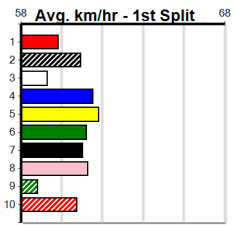

SPORTSBET GREEN TICKS (250+RANK)

Distance: 460m, Race Type: Maiden, Total Prizemoney: $1,530
1st: $1,000, 2nd: $320, 3rd: $160, 4th: $50

2

3:06PM

(VIC time)

Watchdog Tips: **0** **0** **0** **0** Bet: **0**