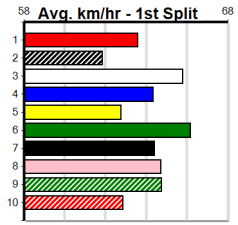

SPORTSBET SET A DEPOSIT LIMIT (250+

Distance: 400m, Race Type: Grade 5, Total Prizemoney: $1,530
1st: $1,000, 2nd: $320, 3rd: $160, 4th: $50

Watchdog Tips: 0 0 0 0 Bet:

Table with columns: Form, Box, Weight, Dist, Track, Date, Time, BON, Margin, 1st/2nd (Time), PIR, Checked, Comment, W/R, Split 1, S/P, Grade. Rows 1-10 contain race details for horses like SUGAR BOWL ROSE, PRINCESS GYPSY, SUNNY'S ALRIGHT, CANYA DREAM, ASTON SINATRA, EVIE MALDINI, TENSION HEAD, HIGHWAY, NIMBLE WILLOW, and AUSSIE BRONZE.