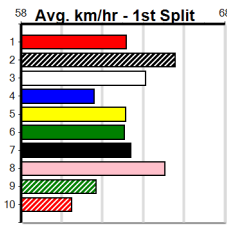

Geelong

MILLERS MUZZLES (250+RANK)

Distance: 400m, Race Type: Grade 6, Total Prizemoney: \$1,530
1st: \$1,000, 2nd: \$320, 3rd: \$160, 4th: \$50

3
3:24PM
(VIC time)

Watchdog Tips: 0 0 0 0 Bet: .

Form	Box	Weight	Dist	Track	Date	Time	BON	Margin	1st/2nd (Time)	PIR	Checked	Comment	W/R	Split 1	S/P	Grade	
1 ALL ABOUT IVY [6]																	
BEED B Feb-22 FERNANDO BALE YINDI GIRL TURBO																	
Trainer: Jeffrey Britton (Anakie)																	
2nd	(8)	27.5	525	MEP	R5	14-Feb-24	30.35	30.06	2.50	VOSS ALI (30.20)	M/1111	.	.	.	5.17	\$2.20	X67H
1st	(1)	27.6	525	MEP	R5	21-Feb-24	30.37	30.19	1.00	MISSES EASY (30.44)	Q/2222	.	.	SW	5.17	\$4.00	X67F
6th	(4)	27.3	515	SAP	R6	25-Feb-24	30.60	29.46	13.00	LUTRILLO BALE (29.70)	M/7676	.	.	.	5.36	\$3.30	X67H
8th	(1)	27.8	525	MEA	R2	02-Mar-24	31.10	29.67	11.00	LGO FOR GOLD (30.34)	M/8788	.	.	.	5.30	\$7.10	6G
Owner(s): M Cullen																	
Winnings: ENG GEL 2024-07-12																	
2 RIVERDALE CLYDE [6]																	
BD D Aug-21 FERNANDO BALE CRUISING BETTY																	
Trainer: Matthew Abela (Little River)																	
2nd	(3)	32.9	400	GEL	R9	02-Apr-24	23.08	22.50	8.50	XISCO BALE (22.50)	Q/22	.	.	.	8.63	\$5.50	7
1st	(8)	32.8	390	BAL	R9	08-Apr-24	22.52	22.25	1.25	SHIMA HARLEY (22.60)	M/11	.	.	.	8.44	\$1.60	T3-7
8th	(8)	32.6	400	GEL	R10	26-Apr-24	23.57	22.29	8.00	BLAZING GOLD (23.02)	M/58	.	.	.	8.48	\$29.90	6G
5th	(1)	32.2	400	GEL	R11	07-May-24	23.24	22.58	9.50	SUPER SEQUIOA (22.58)	M/44	.	.	SW	8.65	\$32.60	6G
Owner(s): RIVERDALE (SYN), M Abela, I Green, C Abela																	
3 BERN'S BANJO (NSW)[6]																	
WBK B Dec-21 FERNANDO BALE EL RAPIDO																	
Trainer: Sally Cassar (Brookfield)																	
2nd	(5)	27.6	300	HVL	R3	24-May-24	17.15	16.86	1.75	BLUE CHINCHILLA (17.03)	M/4	.	.	.	4.08	\$5.00	T3-6
4th	(4)	27.4	400	GEL	R9	01-Jun-24	22.97	22.41	3.25	NATALIE BALE (22.75)	M/56	.	.	.	8.60	\$13.30	X67
5th	(8)	27.5	525	MEP	R10	12-Jun-24	30.90	29.89	7.50	PAW ZELINI (30.40)	M/1345	.	.	SW	5.20	\$56.10	6G
5th	(1)	27.2	525	MEP	R10	26-Jun-24	31.07	30.08	8.50	HIBIKI BLUE (30.50)	Q/3233	.	.	V7	5.19	\$12.50	X67
Owner(s): S Cassar																	
4 JACAERYS BALE (NSW)[6]																	
RF D Mar-22 JS FLAMIN ACE FAITHY BALE																	
Trainer: Correy Grenfell (Anakie)																	
4th	(3)	27.0	400	GEL	R4	21-Jun-24	22.98	22.41	2.25	WERRIS BALE (22.83)	S/71	.	.	.	8.69	\$22.60	X67F
5th	(5)	26.8	390	WBL	R3	27-Jun-24	22.49	22.05	6.50	SUDOKU CARMELLO (22.06)	M/44	.	.	.	8.90	\$4.70	X67H
7th	(3)	26.8	390	BAL	R9	03-Jul-24	22.98	22.02	14.00	CANYA LIBBY (22.02)	M/86	.	.	.	8.93	\$4.80	X67
3rd	(5)	26.8	400	GEL	R11	09-Jul-24	22.97	22.77	1.75	LASTON TRUMAN (22.85)	M/43	.	.	.	8.70	\$4.40	6G
Owner(s): B Wheeler																	
5 CRUISING AMY [6]																	
BK B Apr-21 RAW ABILITY CRUISY'S EMPRESS																	
Trainer: Alfio Giacca (Sunshine North)																	
2nd	(8)	26.1	390	BAL	R3	09-Jun-24	22.67	22.34	1.75	MIGHTY MONARCH (22.56)	M/22	.	.	.	8.64	\$4.00	T3-6
2nd	(7)	26.0	390	BAL	R4	16-Jun-24	22.99	22.46	8.00	SOLID GROUND (22.46)	M/43	.	.	.	8.58	\$18.50	T3-6
2=	(6)	26.5	390	BAL	R3	23-Jun-24	22.82	22.22	2.75	LAEROBIC ICE AGE (22.63)	M/22	.	.	.	8.69	\$5.90	T3-6
8th	(4)	26.5	390	BAL	R4	30-Jun-24	22.96	22.21	9.00	LJAMS NIMBLE (22.36)	M/78	.	.	.	8.83	\$13.60	T3-6
Owner(s): A Giacca																	
6 FANCY KIAARN [6]																	
BK B Mar-22 WEBLEC ACE FANCY FRANCENE																	
Trainer: Debbie Goudge (Terang)																	
2nd	(3)	26.3	400	GEL	R9	11-Jun-24	22.85	22.65	2.50	BIG BUCKETS (22.69)	M/12	.	.	.	8.55	\$8.50	6G
2nd	(3)	26.1	390	WBL	R10	20-Jun-24	22.54	22.27	1.00	GROVER BALE (22.48)	Q/11	.	.	.	8.65	\$15.50	6G
5th	(4)	26.1	390	WBL	R4	27-Jun-24	22.59	22.05	7.00	LASTON ZINGARA (22.13)	M/34	.	.	.	8.74	\$27.40	X67H
4th	(4)	26.4	400	GEL	R11	09-Jul-24	23.26	22.77	6.00	LASTON TRUMAN (22.85)	M/64	.	.	.	8.77	\$5.10	6G
Owner(s): CHAMPAGNE PTN (SYN), S Smith, A Langton																	
7 LUKA MAGIC [6]																	
BK D May-22 AUSSIE INFRARED JOKARE																	
Trainer: Geoffrey Mitchell (Spotswood)																	
1st	(7)	31.1	390	BAL	R2	13-Mar-24	22.28	22.09	2.00	SHS'S RELOADED (22.41)	M/21	.	.	SW	8.45	\$3.60	7
6th	(4)	31.7	390	SHP	R3	23-Mar-24	23.01	21.98	11.00	CINNABAR ICON (22.24)	M/87	.	.	.	8.69	\$3.70	X67
6th	(7)	31.7	390	BAL	R2	03-Apr-24	22.54	21.97	7.00	FAST LOVE (22.05)	S/77	.	.	W	8.66	\$8.10	X67
4th	(4)	31.0	390	BAL	R9	10-Jul-24	22.95	21.82	13.00	ROSCOE BALE (22.10)	M/44	.	.	.	8.69	\$2.40	X67
Owner(s): G Mitchell																	
8 HARAJUKU LASS [6]																	
BK B Jul-22 FERAL FRANKY MIYAZAKI																	
Trainer: Jason Sharp (Lara)																	
4th	(3)	23.8	400	GEL	R3	11-Jun-24	22.89	22.65	1.75	PURPLE SAPPHIRE (22.77)	Q/12	.	.	.	8.45	\$4.70	7
3rd	(3)	23.4	400	WGL	R3	18-Jun-24	23.12	22.54	2.75	LASTON IMAGE (22.93)	M/33	.	.	.	8.60	\$4.70	X67
8th	(1)	23.4	400	WGL	R3	25-Jun-24	23.83	22.51	17.00	ELENA'S JEBRYNAH (22.68)	M/88	.	.	.	9.39	\$4.50	7
1st	(7)	23.7	400	GEL	R9	09-Jul-24	22.77	22.77	5.50	GOSSIP (23.14)	Q/11	.	.	SW	8.41	\$6.90	7
Owner(s): A Lie																	
9 BOB MARKERI [6] Res.																	
BK D Mar-22 WEBLEC ACE FANCY FRANCENE																	
Trainer: Angela Langton (Anakie)																	
5th	(7)	32.6	450	BAL	R2	07-Apr-24	25.97	24.91	6.00	MAGNET MOVER (25.56)	M/564	.	.	.	6.76	\$18.70	X67
4th	(7)	32.3	450	WBL	R9	11-Apr-24	26.18	25.08	9.00	VALLETTA DASH (25.56)	S/664	.	.	.	7.02	\$4.40	X67
6th	(3)	32.6	460	GEL	R5	16-Apr-24	26.85	25.83	15.00	LORBIT BALE (25.83)	M/766	.	.	.	6.87	\$6.30	X67
4th	(1)	32.3	400	GEL	R9	26-Apr-24	23.05	22.29	7.00	COMBO COL (22.57)	M/84	.	.	.	8.77	\$4.20	X67
Owner(s): Bermaid Mowlo (SYN), P Aumann, M Hose, A Hyde, R Davis, P Duncan																	
10 IRISH BRIE [6] Res.																	
BK B Mar-22 COSMIC RUMBLE DELTA RHODE																	
Trainer: Maddison O'neill (Pearcedale)																	
5th	(1)	26.6	395	TRA	R9	10-May-24	22.67	21.62	5.00	JOROGUMO (22.33)	M/223	.	.	.	3.78	\$35.80	X67
8th	(1)	26.8	395	TRA	R9	15-May-24	23.01	22.19	9.00	ABSOLUTE HAZE (22.40)	M/777	.	.	.	4.05	\$9.60	X67
4th	(4)	26.7	395	TRA	R9	31-May-24	23.33	22.06	14.00	TASTE OF HELL (22.41)	M/354	.	.	.	3.84	\$14.50	RW
8th	(5)	26.7	395	TRA	R3	07-Jun-24	23.11	22.20	13.00	PARIS BALE (22.25)	S/888	.	.	.	4.08	\$30.80	RW
Owner(s): O'Neill Racing (SYN), T O'Neill, T O'Neill, T O'Neill, M O'Neill																	