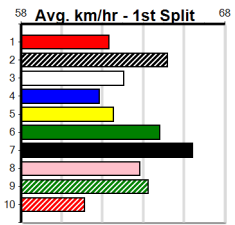

Geelong

10

5:48PM

(VIC time)

MERV JENNINGS SIGNS (250+RANK)

Distance: 400m, Race Type: Grade 7, Total Prizemoney: \$1,530
1st: \$1,000, 2nd: \$320, 3rd: \$160, 4th: \$50

Watchdog Tips: 0 0 0 0 Bet: .

Form	Box	Weight	Dist	Track	Date	Time	BON	Margin	1st/2nd (Time)	PIR	Checked	Comment	W/R	Split 1	S/P	Grade	Winning Boxes								
1 ASTON SEAN [7]																	Winning Boxes								
BK	D	Sep-22	ASTON RUPEE														ASTON YOKO								
Trainer: Benjamin Magri (Avalon)																	1 2 3 4 5 6 7 8								
5th (3) 33.5 410 HOR R1 18-Jun-24 24.06 23.08 9.00LILLYDALE (23.44) M/67 . . . 10.81 \$7.80 M																	Prize Best \$1,000.00								
5th (4) 34.0 390 BAL R2 26-Jun-24 23.10 22.01 8.00LSAILAWAY GIN (22.54) M/75 . . . 8.88 \$5.10 M																	23.17								
1st (6) 34.3 400 GEL R2 02-Jul-24 23.17 22.88 1.75LLOSE MY NUMBER (23.27) M/22 . . . 8.49 \$2.70 M																	Starts 4-1-0-0								
6th (3) 34.3 460 GEL R3 09-Jul-24 26.81 26.13 10.00LZIPPING GRANDE (26.14) M/244 . . . 6.82 \$7.90 7																	Trk/Dst 1-1-0-0								
APM \$1000																									
Owner(s): R Borda																									
2 GOSSIPS [7]																	Winning Boxes								
BE	D	Oct-21	DROOPYS MALDINI														ONE STEP AHEAD								
Trainer: Craig Treherne (Lara)																	1 2 3 4 5 6 7 8								
2nd (1) 34.3 425 BEN R10 08-Jun-24 24.49 24.27 0.25LMIAMI TICKET (24.48) M/111 . . . 6.73 \$2.80 7																	Prize Best \$4,300.00								
7th (1) 34.4 400 GEL R5 14-Jun-24 23.42 22.54 13.00LWERRIS BALE (22.54) M/86 . . . 8.83 \$27.10 X67H																	NBT								
2nd (2) 34.0 400 GEL R4 25-Jun-24 22.72 22.50 0.75LCANYA LIBBY (22.67) M/12 . . . 8.43 \$18.20 7																	Starts 29-1-6-5								
2nd (1) 34.5 400 GEL R9 09-Jul-24 23.14 22.77 5.50LHARAJUKU LASS (22.77) Q/22 . . . 8.57 \$6.40 7																	Trk/Dst 11-0-3-0								
APM \$1806																									
Owner(s): C Treherne																									
3 XENA GIBLET [7]																	Winning Boxes								
F	B	Oct-22	FERAL FRANKY														HAPPY RUBY								
Trainer: Rebecca Gibbons (Avalon)																	1 2 3 4 5 6 7 8								
6th (4) 28.0 390 WBL R1 20-Jun-24 23.04 22.27 10.00LDRAGONELLE (22.35) M/66 . . . 9.04 \$4.40 M																	Prize Best \$1,000.00								
8th (3) 28.0 390 BAL R1 03-Jul-24 23.57 22.02 19.00LAUNTY ETHEL (22.31) Q/58 . . . 8.80 \$8.00 M																	23.14								
1st (3) 27.9 400 GEL R1 09-Jul-24 23.14 22.77 1.75LMISS CHERRY (23.26) Q/11 . SW . 8.50 \$8.90 M																	Starts 3-1-0-0								
APM \$1000																									
Owner(s): R Gibbons																									
4 BART'S CHOICE [7]																	Winning Boxes								
BD	D	May-21	MY REDEEMER														MIMSTAR								
Trainer: Elizabeth Lloyd (Anakie)																	1 2 3 4 5 6 7 8								
4th (8) 31.8 390 WBL R3 10-Jun-24 22.74 22.18 1.75LSAINT JAYDEN (22.61) M/65 . . . 9.02 \$21.00 7																	Prize Best \$2,180.00								
4th (6) 31.6 390 WBL R9 17-Jun-24 22.99 22.51 4.00LTESSA DENMARK (22.73) M/66 . . . 9.05 \$14.20 7																	NBT								
7th (8) 31.3 400 GEL R9 25-Jun-24 23.33 22.50 11.00LYAMGATA BALE (22.59) M/76 . . . 8.89 \$58.50 7																	Starts 28-1-0-4								
5th (6) 31.5 400 GEL R10 02-Jul-24 23.55 22.88 6.00LBABY TIME (23.14) M/55 . . . 9.00 \$39.00 7																	Trk/Dst 18-0-0-3								
APM \$1126																									
Owner(s): K Lloyd																									
5 WIDOM BALE (NSW)[7]																	Winning Boxes								
BK	B	Jul-22	JARVIS BALE														ETHLA ALLEN								
Trainer: Daniel Gibbons (Avalon)																	1 2 3 4 5 6 7 8								
1st (1) 25.2 450 BAL R3 06-May-24 26.03 25.55 2.25LHORATIO BALE (26.17) M/221 . . SW . 6.83 \$10.90 T3-M																	Prize Best \$1,640.00								
5th (6) 25.8 450 BAL R5 12-May-24 26.07 25.50 6.50LDARRA TOPAZ (25.62) S/544 . . . 6.92 \$26.10 T3-RW																	NBT								
2nd (8) 25.2 400 GEL R9 02-Jul-24 23.08 22.88 3.00LABSOLUTELY FRANK (22.88) S/32 . . . 8.75 \$2.30 7																	Starts 7-1-2-0								
2nd (7) 24.9 400 GEL R10 09-Jul-24 23.12 22.77 0.25LPAW MARVEL (23.11) M/21 . . . 8.59 \$4.70 7																	Trk/Dst 2-0-2-0								
APM \$1240																									
Owner(s): B Wheeler																									
6 FAST LEGS [7]																	Winning Boxes								
BK	B	Jun-22	FERAL FRANKY														DREAMING								
Trainer: Jimmy Holt (Kyneton)																	1 2 3 4 5 6 7 8								
3rd (1) 27.9 390 BAL R2 12-May-24 22.63 22.15 5.00LLEONARDO ZEAL (22.29) Q/14 . . . 8.41 \$2.70 T3-M																	Prize Best \$1,900.00								
1st (4) 27.5 390 BAL R3 19-May-24 22.66 22.47 6.00LDEMURE (23.06) Q/11 . . . 8.47 \$1.70 T3-M																	NBT								
3rd (2) 27.4 390 SHP R3 27-Jun-24 22.78 22.29 1.5LHIRED HAND (22.68) Q/22 . . . 8.54 \$6.50 7																	Starts 6-1-1-3								
2nd (7) 27.2 390 SHP R3 06-Jul-24 22.32 22.22 1.5LASTON TRUMAN (22.22) Q/32 . V5 . 8.54 \$9.20 X67																	Trk/Dst 1-0-0-0								
APM \$1532																									
Owner(s): Gisborne Grumps (SYN), J Grant, J Prater, P Brun																									
7 CAPTAIN ALICE (SA)[7]																	Winning Boxes								
BK	B	Sep-22	FERAL FRANKY														SWEET ON ME								
Trainer: Brendan Pursell (Lara)																	1 2 3 4 5 6 7 8								
6th (5) 25.9 525 MEP R4 19-Jun-24 31.00 30.06 12.00LJAYA BALE (30.21) M/3444 . . . 5.17 \$5.80 X67H																	Prize Best \$3,625.00								
3rd (8) 25.8 525 MEP R9 26-Jun-24 30.83 30.08 5.50LMAD KEV (30.46) S/3333 . . . 5.28 \$2.80 7																	FSH								
2nd (7) 25.6 525 MEP R2 03-Jul-24 30.43 29.83 0.50LWHITE OWL (30.40) M/1111 . . . 5.10 \$3.30 7																	Starts 6-1-2-1								
5th (5) 25.9 525 MEP R10 10-Jul-24 30.77 30.00 5.00LQUEEN AVENGER (30.43) M/3222 . . . 5.19 \$4.50 X67H																	Trk/Dst 0-0-0-0								
APM \$2865																									
Owner(s): The Nineofus (SYN), D Peckham, G Siney, B Schurgott, G Sterzl																									
8 RIVERDALE TURBO [7]																	Winning Boxes								
BK	D	Aug-21	FERNANDO BALE														CRUISING BETTY								
Trainer: Cathrine Abela (Little River)																	1 2 3 4 5 6 7 8								
7th (3) 33.0 400 GEL R3 28-May-24 23.94 22.41 17.00LSICILY (22.79) M/57 . . . 8.60 \$16.00 T3-RW																	Prize Best \$2,250.00								
4th (7) 32.5 400 GEL R3 04-Jun-24 23.34 22.69 7.00LVALLETTA DIVA (22.86) M/34 . . . 8.78 \$13.30 7																	23.00								
2nd (4) 32.4 400 GEL R10 02-Jul-24 23.25 22.88 1.5LBABY TIME (23.14) M/11 . . . 8.53 \$31.10 7																	Starts 24-1-1-5								
7th (5) 32.6 390 BAL R9 07-Jul-24 23.09 22.17 13.00LLEAVE ME IN (22.22) M/67 . . . 8.81 \$55.00 T3-7																	Trk/Dst 23-1-1-5								
APM \$1136																									
Owner(s): RIVERDALE (SYN), M Abela, I Green, C Abela																									
9 WISE MOVE [7] Res.																	Winning Boxes								
WBK	D	Jul-22	FERNANDO BALE														SILKEN								
Trainer: Jeffrey Britton (Anakie)																	1 2 3 4 5 6 7 8								
3rd (2) 31.1 525 MEP R3 01-May-24 30.57 29.74 10.00LCABAO LAPIS (29.89) M/3122 . . . 5.12 \$25.00 X67H																	Prize Best \$1,815.00								
5th (1) 31.4 520 GEL R7 07-May-24 31.34 30.39 14.00LWHERE IT BEGAN (30.39) M/5655 . . . 5.52 \$9.00 RW																	23.09								
4th (5) 31.3 525 MEP R3 15-May-24 30.95 30.12 6.50LUPON BALE (30.53) M/5323 . . . 5.17 \$36.10 X67																	Starts 8-1-1-1								
8th (3) 31.5 460 GEL R7 25-May-24 26.99 25.62 19.00LYASH BALE (25.72) M/788 . . . 6.91 \$5.90 X67																	Trk/Dst 2-1-1-0								
APM \$1104																									
Owner(s): Brona Lane Racing (SYN), J Wright, P Schutz, W Peake, V Dewson, G Taylor, D Wright, G Nottle, D Tulley, A Peake																									
10 REMO ADALLI [7] Res.																	Winning Boxes								
BK	B	May-21	FEAR ZAFONIC														REMO GULLY								
Trainer: Donna Knight (Talbot)																	1 2 3 4 5 6 7 8								
3rd (5) 27.0 390 BAL R10 23-Jun-24 22.73 22.22 2.50LHARBOUR LIGHTS (22.57) M/11 . . . 8.59 \$31.40 T3-7																	Prize Best \$5,900.00								
2nd (4) 27.0 425 BEN R2 26-Jun-24 24.34 23.91 1.00LCRUSOE MAGIC (24.28) Q/112 . . . 6.64 \$21.30 T3-7																	FSH								
8th (2) 27.6 390 BAL R9 07-Jul-24 23.12 22.17 13.00LLEAVE ME IN (22.22) Q/58 . . . 8.77 \$6.00 T3-7																	Starts 40-1-9-8								
5th (7) 27.7 390 BAL R9 10-Jul-24 23.22 21.82 17.00LROSCOE BALE (22.10) M/55 . . . 8.80 \$49.00 X67																	Trk/Dst 0-0-0-0								
APM \$2256																									
Owner(s): A Brown																									