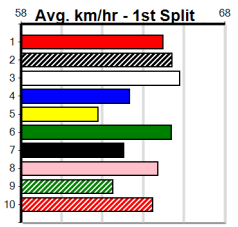

Geelong

MILLERS MUZZLES (250+RANK)

Distance: 400m, Race Type: Grade 6, Total Prizemoney: $1,530
1st: $1,000, 2nd: $320, 3rd: $160, 4th: $50

3
3:24PM
(VIC time)

Watchdog Tips: 0 0 0 0 Bet: .