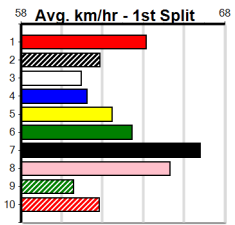

THE BECKLEY CENTRE GEELONG (250+

Distance: 400m, Race Type: Maiden, Total Prizemoney: \$1,530
1st: \$1,000, 2nd: \$320, 3rd: \$160, 4th: \$50

1
2:46PM
(VIC time)

Watchdog Tips: **0 0 0 0** Bet: .

Form	Box	Weight	Dist	Track	Date	Time	BON	Margin	1st/2nd (Time)	PIR	Checked	Comment	W/R	Split 1	S/P	Grade
1 CAN'T PARK THERE [M]																
BE	D				Feb-22											
Trainer: Samuel Webb (Epsom)									JAY BIRD							
2nd	(6)	33.2	520	DTO	R1	04-Apr-24	30.19	30.02	0.10	TALK BACKS BACK (30.18)	322	322		5.55	\$5.50	M
6th	(1)	33.2	520	DTO	R2	11-Apr-24	31.97	29.71	22.00	CHEEKY THIEF (30.44)	6	6		5.77	\$1.60	M
2nd	(8)	32.8	450	SHP	R3	20-Jun-24	25.75	25.40	2.75	SAVVY LONG LEGS (25.57)	M/222	.	.	6.74	\$1.40	M
3rd	(1)	32.8	450	SHP	R2	27-Jun-24	26.38	25.71	1.00	VIRAT (26.31)	M/212	.	V7	6.78	\$1.40	M
Owner(s): J Williams																
Winning Boxes																
1 2 3 4 5 6 7 8																
Prize Best \$820.00																
Starts FSH 4-0-2-1																
Trk/Dst 0-0-0-0																
APM \$684																
2 SUMMER SPRITZ [M]																
WBK	B				Jul-22											
Trainer: Emma Palma (Lara)									SILKEN							
5th	(1)	27.0	520	GEL	R4	27-Apr-24	30.93	29.69	8.50	FLAWS AND SINS (30.36)	M/6666	.	.	5.62	\$16.60	M
6th	(8)	27.1	520	GEL	R4	07-May-24	31.29	30.39	13.00	LIVEABLE (30.44)	S/6655	.	.	5.61	\$45.10	M
4th	(4)	26.1	460	GEL	R3	18-Jun-24	26.42	25.76	9.50	HOT SAKI (25.76)	M/334	.	.	6.72	\$42.40	M
7th	(3)	26.1	525	MEP	R1	03-Jul-24	31.68	29.83	18.00	RUXTON GIRL (30.43)	M/4467	.	.	5.38	\$91.30	M
Owner(s): E Palma																
Winning Boxes																
1 2 3 4 5 6 7 8																
Prize Best \$50.00																
Starts NBT 7-0-0-0																
Trk/Dst 2-0-0-0																
APM \$50																
3 ASTON FLURRY [M]																
BE	B				Aug-22											
Trainer: Benjamin Magri (Avalon)									ASTON ZEPHYR							
6th	(4)	30.6	410	HOR	R1	11-Jun-24	24.83	23.42	10.00	TANAYA (24.13)	M/66	.	.	11.07	\$3.60	M
5th	(2)	30.6	450	BAL	R2	19-Jun-24	26.09	25.12	7.50	FABIO GIBLET (25.59)	M/555	.	.	6.81	\$6.80	M
6th	(2)	30.9	390	BAL	R2	26-Jun-24	23.13	22.01	8.50	SAILAWAY GIN (22.54)	Q/56	.	.	8.79	\$15.00	M
5th	(3)	31.1	400	GEL	R1	02-Jul-24	23.82	22.88	13.00	FLYING SCOTCH (22.91)	M/66	.	.	8.90	\$2.00	M
Owner(s): R Borda																
Winning Boxes																
1 2 3 4 5 6 7 8																
Prize Best \$0.00																
Starts NBT 4-0-0-0																
Trk/Dst 1-0-0-0																
APM \$0																
4 ASTON GEIKO [M]																
BD	B				Oct-21											
Trainer: Craig Treherne (Lara)									ASTON GEISHA							
5th	(4)	29.2	400	GEL	R1	14-Jun-24	23.47	22.54	11.00	MISS PATSY (22.76)	M/65	.	.	8.98	\$8.20	M
5th	(1)	28.6	460	GEL	R3	28-Jun-24	26.75	25.58	7.50	PAW OCTAVIA (26.25)	Q/112	.	.	6.72	\$11.50	MH
5th	(5)	28.8	400	GEL	R1	05-Jul-24	23.64	22.48	7.50	ENTERTAINMENT (23.14)	S/75	.	.	8.79	\$4.10	M
8th	(2)	28.7	400	GEL	R1	09-Jul-24	24.05	22.77	14.00	XENA GIBLET (23.14)	S/88	.	SW	9.17	\$12.70	M
Owner(s): R Borda																
Winning Boxes																
1 2 3 4 5 6 7 8																
Prize Best \$0.00																
Starts NBT 4-0-0-0																
Trk/Dst 3-0-0-0																
APM \$0																
5 SCOOP THE LOOT [M]																
BK	D				Mar-22											
Trainer: Julie-anne Hopper (Werribee)									HEADSPACE							
8th	(7)	31.7	300	HVL	R1	12-May-24	17.92	16.66	12.00	WILD VENUS (17.10)	S/8	.	.	4.51	\$7.00	M
4th	(1)	30.8	400	GEL	R1	14-Jun-24	23.33	22.54	8.50	MISS PATSY (22.76)	Q/54	.	.	8.95	\$11.00	M
2nd	(1)	30.7	400	GEL	R3	25-Jun-24	23.04	22.50	1.5L	PAW VINCE (22.93)	Q/12	.	.	8.65	\$9.90	M
7th	(7)	30.4	400	GEL	R1	09-Jul-24	23.80	22.77	9.50	XENA GIBLET (23.14)	M/67	.	.	8.97	\$8.10	M
Owner(s): J Hopper																
Winning Boxes																
1 2 3 4 5 6 7 8																
Prize Best \$395.00																
Starts NBT 4-0-1-0																
Trk/Dst 3-0-1-0																
APM \$395																
6 LEGALLY BLONDE [M]																
BD	B				Nov-21											
Trainer: Keith Lloyd (Anakie)									JOSEPHINE							
4th	(3)	26.0	390	WBL	R2	03-Jun-24	23.43	22.23	13.00	HEART OF DARTS (22.55)	M/53	.	.	9.15	\$6.10	M
6th	(8)	26.0	390	WBL	R1	10-Jun-24	22.82	22.18	4.25	HARTLAND DUKE (22.52)	Q/35	.	.	8.83	\$9.70	M
8th	(4)	26.5	400	GEL	R1	18-Jun-24	24.03	22.63	16.00	BABY TIME (22.97)	M/88	.	.	8.93	\$56.80	M
6th	(2)	26.8	390	WBL	R1	01-Jul-24	23.15	22.34	8.50	SAINT FINNIE (22.56)	M/44	.	.	8.84	\$30.10	M
Owner(s): MILLIONAIRES (SYN), J Farrugia, A Farrugia																
Winning Boxes																
1 2 3 4 5 6 7 8																
Prize Best \$125.00																
Starts NBT 8-0-0-0																
Trk/Dst 5-0-0-0																
APM \$70																
7 OUR VISION [M]																
BK	B				Dec-22											
Trainer: Jason Sharp (Lara)									DENISE'S VISION							
6th	(6)	26.7	410	HOR	R1	02-Jul-24	23.99	23.04	3.00	BOXCAR MOLLY (23.79)	M/34	.	.	10.58	\$10.10	M
2nd	(2)	26.9	410	HOR	R1	09-Jul-24	23.92	22.97	3.75	SMILING BEE (23.67)	M/33	.	.	10.47	\$2.80	M
Owner(s): The Milkmen (SYN), C Dalli, J Russo																
Winning Boxes																
1 2 3 4 5 6 7 8																
Prize Best \$600.00																
Starts FSH 2-0-1-0																
Trk/Dst 0-0-0-0																
APM \$600																
8 BROWSER [M]																
WBK	B				May-21											
Trainer: Martyn Empson (Pakenham)									SMART ZERO							
2nd	(4)	28.7	390	SHP	R2	30-May-24	23.14	22.15	3.75	LASTON QUARTZ (22.88)	M/12	.	.	8.75	\$4.30	M
2nd	(2)	28.3	400	GEL	R1	11-Jun-24	23.31	22.65	0.25	LMY BOY KINGSLEY (23.30)	M/12	.	.	8.68	\$3.90	M
2nd	(5)	28.2	390	SHP	R1	27-Jun-24	23.14	22.29	0.025	FORWARD STEP (23.14)	M/11	.	.	8.66	\$3.10	M
2nd	(4)	28.2	390	SHP	R1	06-Jul-24	22.89	22.22	0.75	TWILIGHT SLEUTH (22.84)	Q/12	.	.	8.41	\$2.40	M
Owner(s): M Empson																
Winning Boxes																
1 2 3 4 5 6 7 8																
Prize Best \$2,335.00																
Starts NBT 12-0-6-1																
Trk/Dst 6-0-1-1																
APM \$1644																
9 DINOSAUR [M] Res.																
BK	D				Jul-22											
Trainer: Chloe Dew (Anakie)									FAIRYTALE WISH							
7th	(6)	29.8	410	HOR	R3	09-Apr-24	24.65	23.26	14.00	LANKY LARRY (23.73)	S/77	.	.	11.12	\$15.10	M
7th	(4)	30.4	400	GEL	R3	27-Apr-24	23.23	22.35	8.50	BLANK SLATE (22.65)	M/77	.	.	8.90	\$45.50	M
5th	(1)	30.7	450	BAL	R1	07-Jul-24	26.31	25.42	4.75	NAILED IT (25.98)	M/444	.	.	6.99	\$4.60	T3-M
Owner(s): C Capuano																
Winning Boxes																
1 2 3 4 5 6 7 8																
Prize Best \$0.00																
Starts NBT 3-0-0-0																
Trk/Dst 1-0-0-0																
APM \$0																
10 SURANNE BALE (NSW)[M] Res.																
WBK	B				May-22											
Trainer: Daniel Gibbons (Avalon)									WANNA ALLEN							
6th	(6)	27.8	400	GEL	R1	14-Jun-24	23.72	22.54	14.00	MISS PATSY (22.76)	M/46	.	.	8.89	\$5.30	M
7th	(6)	28.0	400	GEL	R1	21-Jun-24	24.44	22.41	22.00	SIR DODGE (22.93)	M/77	.	V0	8.86	\$26.10	M
7th	(2)	27.4	400	GEL	R2	02-Jul-24	24.26	22.88	16.00	LASTON SEAN (23.17)	M/88	.	.	8.96	\$12.50	M
Owner(s): B Wheeler																
Winning Boxes																
1 2 3 4 5 6 7 8																
Prize Best \$0.00																
Starts NBT 3-0-0-0																
Trk/Dst 3-0-0-0																
APM \$0																