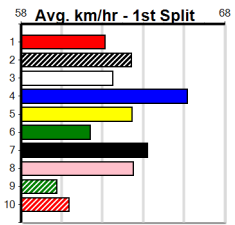

PARKER PUMPS (250+RANK)

Distance: 460m, Race Type: Mixed 4/5, Total Prizemoney: $1,530
1st: $1,000, 2nd: $320, 3rd: $160, 4th: $50

Watchdog Tips:

0 0 0 0

Bet:

Table containing race details for 10 events: FURIOUS ANGEL, CARIBBEAN, CATCH MY DRIFT, DEEP FEVER, NORSE QUEEN, MY BOY HARVEY, PRETTY PANAMA, DOLLAR BUCKS, LOUIE ZEUS, and REALITY MASK. Each entry includes horse name, trainer, jockey, race history, performance metrics, and winning box information.