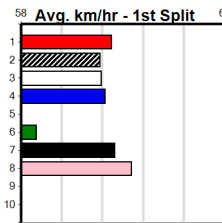

GEELONG PRINTING (250+RANK)

Distance: 520m, Race Type: Mixed 6/7, Total Prizemoney: $1,740
1st: $1,150, 2nd: $360, 3rd: $180, 4th: $50

7

4:50PM
(VIC time)

Watchdog Tips: **0 0 0 0** Bet: **.**