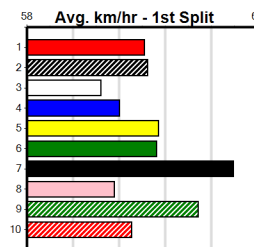

FREE ADMISSION TO ALL RACE MEETS (250+)

Distance: 460m, Race Type: Mixed 6/7, Total Prizemoney: $1,530
1st: $1,000, 2nd: $320, 3rd: $160, 4th: $50

Watchdog Tips: [ ] [ ] [ ] [ ] Bet: [ ]

Form Box Wgt Dist Track Date Time BON Margin 1st/2nd (Time) PIR Checked Comment WR Split 1 S/P Grade

BUN QUAKE [6]
BD Dog Jun-22 Sire: DROOPYS SYDNEY Dam: GYPSY BUN
Owner(s): S Brincat
Trainer: Stephen Brincat (Albanvale)
Winning Distances: < 300m (0) 300 - 399m (0) 400 - 499m (0) 500 - 599m (2) 600 - 699m (0) > 700m (0)
Winning Weights: 29.6(1) 29.9(1)
1st (2) 29.9 525 MEP R9 08-May-24 30.28 29.86 5.50L HIBIKI BLUE (30.63) Q/4321 . . . . 5.19 $4.40 7
5th (6) 30.1 525 MEP R3 15-May-24 31.03 30.12 7.50L UPON BALE (30.53) Q/6745 . . . . 5.19 $22.30 X67
2nd (6) 30.9 525 MEP R4 22-May-24 30.69 29.92 2.75L SHAYNA BALE (30.51) M/7554 . . . . 5.31 $20.10 6G
4th (4) 31.2 525 MEP R4 29-May-24 30.79 29.92 7.00L JENNY BALE (30.31) M/2444 . . . . SW . 5.18 $6.10 X67H
4th (4) 31.0 525 MEP R4 05-Jun-24 30.85 30.00 9.50L PAW XANDER (30.19) Q/4554 . . . . . 5.25 $2.90 X67
5th (7) 31.7 450 BAL R7 09-Jun-24 26.16 25.55 6.50L FERNLEIGH (25.72) M/6666 . . . . . 6.90 $3.70 T3-6
6th (7) 31.2 525 MEP R10 12-Jun-24 31.01 29.89 9.00L PAW ZELINI (30.40) M/6666 . . . . . 5.34 $20.80 6G
6th (6) 30.8 525 MEP R10 26-Jun-24 31.10 30.08 9.00L HIBIKI BLUE (30.50) M/7666 . . . . . 5.49 $13.90 X67
Last 3 wins NOT included above
1st (2) 29.6 525 MEP R2 20-Mar-24 30.56 30.00 4.75L UNTETHERED (30.88) Q/2111 . . . . . 5.22 $8.40 M
Prize Best $7740.00
Starts NBT
Trk/Dts 28-2-5-3
APM 6-0-1-1 4353

MILL ALI [7]
F Bitch Dec-21 Sire: SUPERIOR PANAMA Dam: JANALI
Owner(s): N Mugavin
Trainer: Brendan Pursell (Lara)
Winning Distances: < 300m (0) 300 - 399m (0) 400 - 499m (1) 500 - 599m (0) 600 - 699m (0) > 700m (0)
Winning Weights: 29.9(1)
8th (8) 30.0 400 GEL R9 29-Mar-24 23.55 22.41 11.00 MYRNIONG STITCH (22.81) S/88 . . . . . 8.87 $5.80 X67
5th (5) 29.9 460 GEL R3 05-Apr-24 26.98 25.51 18.00 LEONI BALE (25.76) M/6766 . . . . . 6.68 $7.90 RW
5th (5) 29.4 525 MEA R1 13-Apr-24 30.93 29.78 10.00 RUSSIAN RACCOON (30.24) S/6665 . . . . . 5.32 $10.80 7
2nd (8) 29.5 525 MEP R3 17-Apr-24 30.31 29.95 2.00L URIAH BALE (30.18) S/6433 . . . . . 5.34 $7.40 X67
8th (8) 29.7 525 MEP R3 24-Apr-24 31.80 29.79 26.00 RECYCLED (30.02) M/6488 . . . . . V7 5.33 $8.00 7
3rd (7) 29.2 460 GEL R5 28-Jun-24 26.20 25.58 7.00L PLAY THE MUSIC (25.73) M/445 . . . . . 6.67 $5.10 X67
4th (4) 28.9 525 MEP R2 03-Jul-24 30.53 29.83 2.00L WHITE OWL (30.40) M/5333 . . . . . 5.36 $5.40 7
3rd (3) 29.3 525 MEP R11 10-Jul-24 30.57 30.00 4.25L TAMMY MCIVOR (30.27) S/6333 . . . . . 5.24 $15.60 X67H
Last 3 wins NOT included above
1st (2) 29.9 400 GEL R1 22-Mar-24 22.80 22.53 0.05L LEO BALE (22.80) M/32 . . . . . SW . 8.71 $1.90 M
Prize Best $3840.00
Starts NBT
Trk/Dts 13-1-2-3
APM 4-0-0-2 2292