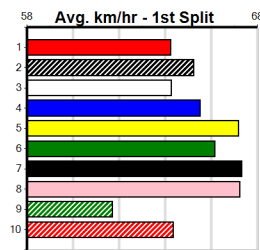

# GEELONG PRINTING (250+RANK)

Distance: 400m, Race Type: Mixed 4/5, Total Prizemoney: \$1,530  
1st: \$1,000, 2nd: \$320, 3rd: \$160, 4th: \$50

Watchdog Tips:

Bet:

Form Box	Wgt	Dist	Track	Date	Time	BON	Margin	1st/2nd (Time)	PIR	Checked	Comment	WR	Split 1	S/P	Grade
----------	-----	------	-------	------	------	-----	--------	----------------	-----	---------	---------	----	---------	-----	-------