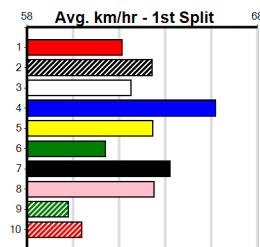

PARKER PUMPS (250+RANK)

Distance: 460m, Race Type: Mixed 4/5, Total Prizemoney: $1,530
1st: $1,000, 2nd: $320, 3rd: $160, 4th: $50

Watchdog Tips:

Bet:

Form	Box	Wgt	Dist	Track	Date	Time	BON	Margin	1st/2nd (Time)	PIR	Checked	Comment	WR	Split 1	S/P	Grade

1 FURIOUS ANGEL [5]

BK Bitch Nov-20 Sire: FERNANDO BALE Dam: KOUTA AND CREAM Trainer: Sean Lithgow (Devon Meadows) ENG HVL 2024-07-12

Owner(s): S Lithgow
Winning Distances: < 300m (0) 300 - 399m (5) 400 - 499m (9) 500 - 599m (0) 600 - 699m (0) > 700m (0)
Winning Weights: 24.4(1) 24.6(1) 24.9(1) 25.1(1) 25.2(1) 25.3(1) 25.4(3) 25.6(1) 25.7(1) 25.8(1) 26.1(2)

6th (5)	25.2	400	WGL	R11	11-Apr-24	23.50	22.60	5.50L	INTER BEAST BOY (23.13)	M/67	.	.	.	8.76	$4.90	T3-5
5th (7)	25.4	400	WGL	R5	02-May-24	23.76	22.84	13.00	EMOLGA BALE (22.89)	M/88	.	.	.	9.00	$3.10	T3-5
1st (7)	25.4	450	TRA	R8	13-May-24	25.42	25.42	0.25L	DAN DAN (25.43)	Q/222	.	.	.	6.73	$8.30	5
1st (4)	25.8	450	TRA	R8	10-Jun-24	25.35	25.35	0.50L	POLAR TEDDY (25.38)	Q/111	.	SW	.	6.66	$6.20	T3-5
7th (6)	25.8	450	TRA	R7	14-Jun-24	25.74	25.09	7.00L	PROJECTOR (25.27)	Q/246	.	.	.	6.66	$12.90	5
3rd (5)	25.7	395	TRA	R8	17-Jun-24	22.44	21.97	1.25L	SASSY SWAN (22.36)	M/443	.	W	.	3.76	$14.00	SH
4th (6)	25.5	435	SLE	R12	30-Jun-24	25.05	24.46	6.50L	MADALIA SNOOPY (24.62)	M/544	.	.	.	5.42	$6.30	5
7th (7)	25.5	435	SLE	R10	03-Jul-24	25.43	24.41	4.25L	BRAEMAR ELSIE (25.14)	M/456	.	.	.	5.34	$7.70	5NP

Last 3 wins NOT included above

1st (4)	25.4	395	TRA	R4	14-Apr-23	21.95	21.95	3.75L	HARLEY RYDER (22.20)	Q/111	.	SW	.	3.71	$7.30	X45
1st (5)	25.6	400	WGL	R3	04-Jan-24	22.96	22.55	2.25L	RED OSCAR (23.10)	M/11	.	.	.	8.59	$2.70	SH
1st (8)	24.9	300	HVL	R11	15-Mar-24	16.96	16.83	2.25L	NIGERIAN KABOOM (17.10)	M/3	.	.	.	3.94	$2.90	T3-5

Box History

Bx	1st	2nd	3rd	4th	5th	6th	7th	8th
1	1	1						1
2	2		1				2	1
3	1		1	1				
4	3	1			1			
5	2		2		2	1		
6	1		1	1	1	2	2	
7	1		2	3	1			4
8	3	2	1		1			2

Prize Best Starts Trk/Dts APM: $27885.00 FSTD 57-14-3-8 0-0-0-0 3282