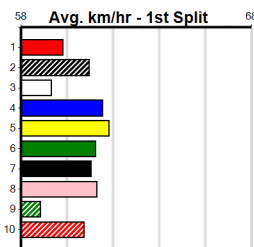

SPORTSBET GREEN TICKS (250+RANK)

Distance: 460m, Race Type: Maiden, Total Prizemoney: $1,530
1st: $1,000, 2nd: $320, 3rd: $160, 4th: $50

Watchdog Tips: ☐ ☐ ☐ ☐ ☐ Bet:

Form	Box	Wgt	Dist	Track	Date	Time	BON	Margin	1st/2nd (Time)	PIR	Checked	Comment	WR	Split 1	S/P	Grade

1

VISTA ZIRCON [M]

RF Dog Oct-22 Sire: ASTON RUPEE Dam: GYPSY VISTA Trainer: Thomas Dailly (Anakie)

Owner(s): G Dailly
Winning Distances: < 300m (0) 300 - 399m (0) 400 - 499m (0) 500 - 599m (0) 600 - 699m (0) > 700m (0)

Winning Weights:

3rd (5)	34.5	460	GEL	R3	28-Jun-24	26.69	25.58	6.50L PAW OCTAVIA (26.25)	M/455	6.91	$15.00	MH
6th (8)	34.3	450	BAL	R3	03-Jul-24	26.36	25.11	14.00 MERL'S LAD (25.41)	Q/556	6.88	$8.30	M
3rd (5)	35.0	450	BAL	R1	10-Jul-24	26.36	25.02	8.50L IVORY PYGMY (25.78)	M/764	6.96	$8.40	M

Last 3 wins NOT included above

Box History

Bx	1st	2nd	3rd	4th	5th	6th	7th	8th
1								
2								
3								
4								
5			2					
6								
7								
8						1		

Prize Best	$520.00
Starts	NBT
Trk/Dts	3-0-0-2
APM	1-0-0-1
	520

2

ASTON TYPHOON (NSW)[M]

BD Dog Feb-22 Sire: BEAST UNLEASHED Dam: FANTASTIC SKYE Trainer: Craig Treherne (Lara) ENG BAL 2024-07-14

Owner(s): R Borda
Winning Distances: < 300m (0) 300 - 399m (0) 400 - 499m (0) 500 - 599m (0) 600 - 699m (0) > 700m (0)

Winning Weights:

2nd (8)	30.0	450	BAL	R1	07-Apr-24	25.97	24.91	1.25L HEAD HUNTER (25.90)	S/223	6.81	$17.60	M
8th (4)	29.8	460	GEL	R1	12-Apr-24	27.15	25.93	18.00 RESPECT ADVOCACY	S/568	6.93	$22.50	M
2nd (3)	29.7	450	BAL	R2	04-May-24	25.65	25.21	6.50L HENRY BALE (25.21)	S/522	6.82	$6.00	M
5th (5)	29.9	460	GEL	R3	18-Jun-24	26.84	25.76	16.00 HOT SAKI (25.76)	S/765	6.88	$8.90	M
8th (3)	29.7	525	MEP	R1	26-Jun-24	31.49	30.08	21.00 THEEGALA (30.08)	S/7557	5.34	$17.10	MH
4th (2)	29.5	460	GEL	R2	09-Jul-24	26.84	26.13	4.75L SHE'S WIRED (26.51)	M/244	6.75	$3.60	M

Last 3 wins NOT included above

Box History

Bx	1st	2nd	3rd	4th	5th	6th	7th	8th
1								
2				1				
3	1							1
4								1
5					1			
6								
7								
8	1							

Prize Best	$890.00
Starts	NBT
Trk/Dts	6-0-2-0
APM	3-0-0-0
	554

3

BOMB MARVIN [M]

RF Dog Oct-22 Sire: FERNANDO BALE Dam: JD BOMBSHELL Trainer: Thomas Dailly (Anakie)

Owner(s): DAILLY GREYHOUND FARMS (SYN), G Dailly, T Dailly
Winning Distances: < 300m (0) 300 - 399m (0) 400 - 499m (0) 500 - 599m (0) 600 - 699m (0) > 700m (0)

Winning Weights:

5th (7)	32.0	460	GEL	R2	28-Jun-24	26.88	25.58	14.00 BOMB LUCA (25.94)	M/355	6.84	$10.40	MH
5th (3)	32.0	450	BAL	R3	03-Jul-24	26.26	25.11	13.00 MERL'S LAD (25.41)	M/764	6.99	$13.10	M
3rd (6)	32.5	450	BAL	R2	10-Jul-24	25.98	25.02	7.00L HONEY ZEN (25.51)	S/853	7.03	$53.30	M

Last 3 wins NOT included above

Box History

Bx	1st	2nd	3rd	4th	5th	6th	7th	8th
1								
2								
3					1			
4								
5								
6			1					
7					1			
8								

Prize Best	$260.00
Starts	NBT
Trk/Dts	3-0-0-1
APM	1-0-0-0
	260