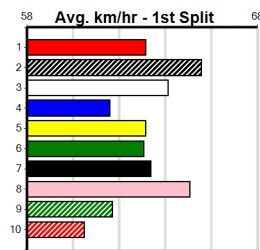

TTS ELECTRICS (250+RANK)

Distance: 400m, Race Type: Grade 5, Total Prizemoney: $1,530
1st: $1,000, 2nd: $320, 3rd: $160, 4th: $50

Watchdog Tips:

Bet:

Form	Box	Wgt	Dist	Track	Date	Time	BON	Margin	1st/2nd (Time)	PIR	Checked	Comment	WR	Split 1	S/P	Grade

ZIPPI MUSTANG [5]

RF Bitch Dec-21 Sire: ALLEN DEED Dam: BLACK MUSTANG
Owner(s): Almighty Angel (SYN), L Condon, G Fisher, J Condon, J Reid, P Morganti, J Arnold, S Tetlow, C H
Winning Distances: < 300m (0) 300 - 399m (3) 400 - 499m (1) 500 - 599m (0) 600 - 699m (0) > 700m (0)
Winning Weights: 25.6(2) 25.8(1) 26.1(1)

6th (4)	25.9	450	BAL	R2	22-May-24	27.19	25.22	21.00	EXTREME AVENGER (25.72)	Q/268	.	V5	.	6.73	$36.80	MH
1st (1)	26.1	300	HVL	R1	31-May-24	17.09	16.66	3.25L	ASTON CONGO (17.31)	M/5	.	SW	.	4.08	$4.70	T3-M
5th (1)	26.2	390	BAL	R10	09-Jun-24	23.07	22.34	7.50L	SALMON SPRAY (22.56)	M/77	.	.	.	8.84	$4.80	T3-7
1st (7)	25.8	400	GEL	R9	22-Jun-24	22.95	22.83	1.25L	TUFF TOBY (23.03)	Q/11	.	.	.	8.47	$9.10	7
1st (2)	25.6	350	HVL	R7	28-Jun-24	19.62	19.34	1.00L	URANA RHINO (19.67)	.	.	SW	.	.	$25.80	T3-6
8th (2)	25.6	350	HVL	R6	05-Jul-24	20.19	19.67	7.50L	DARNUM DESIRE (19.67)	M/7	.	.	.	6.76	$5.80	T3-5
6th (6)	25.5	400	GEL	R12	09-Jul-24	23.63	22.77	7.00L	MORAIN GEMMA (23.14)	M/78	.	W	.	8.81	$13.30	5
1st (6)	25.6	350	HVL	R5	12-Jul-24	19.61	19.61	1.5L	CHILI HORIZON (19.71)	Q/1	.	.	.	6.57	$16.80	T3-5

Last 3 wins NOT included above

Box History

Bx	1st	2nd	3rd	4th	5th	6th	7th	8th
1	1							
2	1		1					1
3					1			1
4						1		
5		1	1		1			
6	1		1			1		
7	1							
8			1					

Prize Best Starts Trk/Dts APM: $4160.00, 22.95(7)-22/6/24, 16-4-1-4, 2-1-0-0, 3528

BURN THE WITCH [5]

BK Bitch Oct-21 Sire: TOMMY SHELBY Dam: SNOOKY
Owner(s): J Holt
Winning Distances: < 300m (0) 300 - 399m (5) 400 - 499m (0) 500 - 599m (0) 600 - 699m (0) > 700m (0)
Winning Weights: 25.7(1) 26.2(3) 26.6(1)

1st (3)	26.2	300	HVL	R11	26-Jan-24	16.99	16.89	1.75L	BURRA BRICE (17.10)	M/1	.	.	.	3.82	$4.90	T3-5
7th (2)	26.4	350	HVL	R8	02-Feb-24	20.08	19.49	6.50L	INTO OBSCURITY (19.63)	M/5	.	.	.	6.69	$9.30	T3-5
6th (3)	26.2	400	WGL	R11	24-Feb-24	23.43	22.38	9.00L	VIPER (22.80)	M/13	.	.	.	8.39	$2.80	5
3rd (3)	26.6	390	BAL	R12	15-Mar-24	22.51	22.08	1.5L	LIGHTS STRIKE (22.42)	Q/11	.	SW	.	8.34	$4.40	5
5th (8)	26.5	425	BEN	R10	26-Mar-24	24.75	23.91	5.00L	GOLDEN STATE (24.40)	M/113	.	.	.	6.58	$3.00	5H
7th (1)	26.1	390	SHP	R4	06-Jun-24	23.33	22.12	11.00	BLUE CHAI LATTE (22.62)	M/17	.	.	.	8.39	$3.60	T3-5
1st (4)	26.6	390	BAL	R11	23-Jun-24	22.31	22.22	2.00L	SON OF BROCK (22.44)	M/11	.	SW	.	8.41	$4.30	T3-5
6th (2)	26.7	390	SHP	R4	27-Jun-24	23.34	22.29	5.50L	ACE REDEEMER (22.99)	M/55	.	.	.	8.82	$1.50	5

Last 3 wins NOT included above

Box History

Bx	1st	2nd	3rd	4th	5th	6th	7th	8th
1		1						2
2		1	1			1		1
3	1		1			1		
4	1							
5	2							
6	1				1			
7			1		1	1		
8			1		1	1		

Prize Best Starts Trk/Dts APM: $7690.00, NBT, 20-5-2-4, 1-0-0-0, 2508