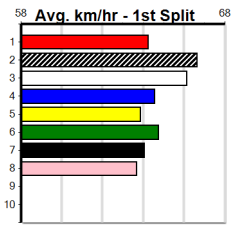

Horsham

8

4:16PM

(VIC time)

SHIMA SHINE @ STUDDAMSELS DASH

Distance: 485m, Race Type: Grade 5, Total Prizemoney: \$3,340
1st: \$2,230, 2nd: \$690, 3rd: \$345, 4th: \$75

Watchdog Tips:

4