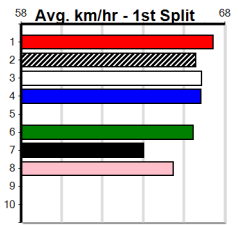

LOCKS CONSTRUCTIONS

Distance: 410m, Race Type: Mixed 3/4, Total Prizemoney: \$3,360
1st: \$2,250, 2nd: \$690, 3rd: \$345, 4th: \$75

7

3:52PM

(VIC time)

DESCRIPTION (3) has won three of his past five in brilliant style and he should assume control soon after box rise. GAS LANTERN (4) has a good record here and she is racing with confidence at present. TIGGERLONG GAS (8) is another who excels here