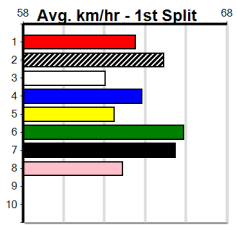

Winning Boxes							
1	2	3	4	5	6	7	8
4	1		1	1	2	1	
Prize	\$55,567.50						
Best	23.20						
Starts	74-10-10-11						
Trk/Dst	22-4-3-3						
APM	\$8417						

Winning Boxes							
1	2	3	4	5	6	7	8
1	1	2			1		
Prize	\$13,195.63						
Best	NBT						
Starts	37-5-4-7						
Trk/Dst	2-0-1-1						
APM	\$5050						

SPORTSBET EVERY DOG HAS ITS DAY

Distance: 410m, Race Type: Grade 5, Total Prizemoney: \$2,925
1st: \$1,950, 2nd: \$600, 3rd: \$300, 4th: \$75

11

5:15PM

(VIC time)

HUGGY WUGGY (1) is better than his past few runs suggest and he is drawn to be on the pace throughout. KRIS BAR PADDY (2) discount his last couple of efforts as he can run a cheeky race in this. BELLA SUPREME (6) is in career best form.