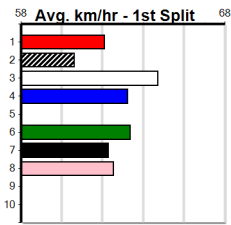

Horsham

CHS GROUP (1-4 WINS)

Distance: 485m, Race Type: Restricted Win, Total Prizemoney: \$3,340
1st: \$2,230, 2nd: \$690, 3rd: \$345, 4th: \$75

5

3:09PM

(VIC time)

LYON BALE (6) is armed with a nice turn of foot and he likes to stay wide in his races. PAW MANNY (2) caught the eye at Traralgon and he just needs a clear crack in the middle stages. YAMGATA BALE (7) is an improving type.