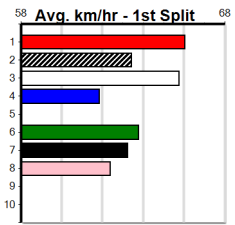

Horsham

CRYMELON KENNELS

Distance: 410m, Race Type: Grade 7, Total Prizemoney: $2,925
1st: $1,950, 2nd: $600, 3rd: $300, 4th: $75

2

2:19PM
(VIC time)

SMILING BEE (3) is armed with slick early speed and she will continue to get stronger with more racing. SOLO EFFORT (1) is expected to fire fresh and the inside draw will only enhance his chances. BARELLEN LACE (4) will appreciate the small field.

Watchdog Tips: **3** **1** **4** **8** **Bet:** **Win 3**