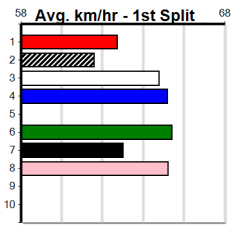

ON-SITE ENGINEERING

Distance: 485m, Race Type: Mixed 4/5, Total Prizemoney: \$3,875
1st: \$2,600, 2nd: \$800, 3rd: \$400, 4th: \$75

6

3:27PM

(VIC time)

MIGHTY QUINN (1) has a great record here and he will appreciate the drop in class today. LALA RAPID (2) is never too far away here and he will scrape the paint throughout, while PENGUIN PAT (3) will be strong in the run to the line.