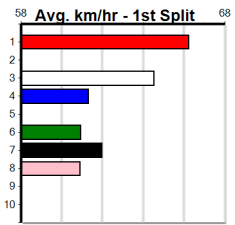

Horsham

SPORTSBET WE LET THE DOGS OUT

Distance: 410m, Race Type: Maiden, Total Prizemoney: $2,535
1st: $1,680, 2nd: $520, 3rd: $260, 4th: $75

1
2:04PM
(VIC time)

FOLLOW THE SUN (1) comes here with solid straight track form and he is drawn to get all the breaks. PAW QUAIL (3) led for a long way here recently and she will give a nice sight again. PAW OLYMPIA (7) showed improvement at Warrnambool.

Watchdog Tips: **1** **3** **7** **2** **Bet:** **Win 1**