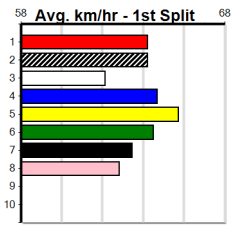

Horsham

WARRACK BUTCHERY

Distance: 410m, Race Type: Grade 5, Total Prizemoney: $2,925
1st: $1,950, 2nd: $600, 3rd: $300, 4th: $75

10

4:58PM

(VIC time)

BLACKPOOL DOZER (3) will find this easier than his most recent racing and he can come out running. SHOW CAUSE (1) has the good draw and she will be in the firing line throughout. PANAMA PARADE (8) will get plenty of room early on.

Watchdog Tips:

3

1

8

2

Bet:

Win 3