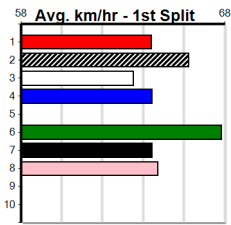

Horsham

HORSHAM DOORS & GLASS

Distance: 410m, Race Type: Grade 6, Total Prizemoney: $2,925
1st: $1,950, 2nd: $600, 3rd: $300, 4th: $75

3

2:38PM

(VIC time)

FABIO GIBLET (4) has been dominant in his past two at Ballarat and he will appreciate the empty draw outside. LILYDALE (6) is showing plenty of promise and she will be in the firing line throughout. PAW YONDER (1) is racing with great confidence

Watchdog Tips: **4** **6** **1** **8** **Bet:** **Box Quinella 1,4,6 ($10 for 333.33%)**