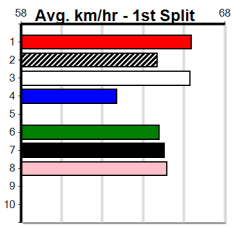

Horsham

WEBBICON MARINE

Distance: 410m, Race Type: Mixed 4/5, Total Prizemoney: $3,360
1st: $2,250, 2nd: $690, 3rd: $345, 4th: $75

4

2:53PM

(VIC time)

NIZHONI (6) was a slashing 27.16 winner here and he is ideally drawn out wide. SEPHORA BALE (8) is better than her past few runs and she will be charging at the business end. PARIS BALE (7) just needs to cross in the early stages

Watchdog Tips:

6

8

7

1

Bet:

Win 6