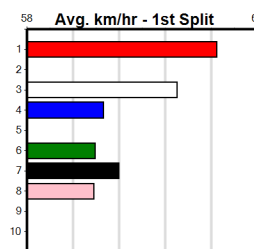

Horsham

SPORTSBET WE LET THE DOGS OUT

1
2:04PM

(VIC time)

Distance: 410m, Race Type: Maiden, Total Prizemoney: $2,535
1st: $1,680, 2nd: $520, 3rd: $260, 4th: $75

FOLLOW THE SUN (1) comes here with solid straight track form and he is drawn to get all the breaks. PAW QUAIL (3) led for a long way here recently and she will give a nice sight again. PAW OLYMPIA (7) showed improvement at Warrnambool.

Watchdog Tips: **1** **3** **7** **2** **Bet:** Win 1

Form Box	Wgt	Dist	Track	Date	Time	BON	Margin	1st/2nd (Time)	PIR	Checked	Comment	W/R	Split 1	S/P	Grade			
1	FOLLOW THE SUN [M] $2.50																	
	Solid straight track form, well drawn, yes																	
	BK Dog		Feb-22		Sire: BERNARDO				Dam: JUNIPER PEARL				Trainer: Brett Mackie (Tooradin)					
	Owner(s): B Mackie																	
	Winning Distances: < 300m (0) 300 - 399m (0) 400 - 499m (0) 500 - 599m (0) 600 - 699m (0) > 700m (0)																	
	Winning Weights:																	
	2nd (4) 35.5 350 HVL R1				16-Jun-24 19.98 19.07 2.00L HEYFIELD HONEY (19.84)				M/1				6.72 $1.90 MH					
	7th (5) 35.4 350 HVL R1				23-Jun-24 19.96 19.02 7.00L SACRED SWORD (19.50)				M/7				6.87 $15.20 MF					
	6th (5) 35.1 350 HVL R1				07-Jul-24 20.06 19.16 8.00L SLICK NICK (19.52)				S/5				6.88 $2.60 M					
	Last 3 wins NOT included above																	
<table border="1" style="margin-left: auto;"> <thead> <tr><th colspan="8">Box History</th></tr> <tr><th>Bx</th><th>1st</th><th>2nd</th><th>3rd</th><th>4th</th><th>5th</th><th>6th</th><th>7th</th><th>8th</th></tr> </thead> <tbody> <tr><td>1</td><td></td><td></td><td></td><td></td><td></td><td></td><td></td><td></td></tr> <tr><td>2</td><td></td><td></td><td></td><td></td><td></td><td></td><td></td><td></td></tr> <tr><td>3</td><td></td><td></td><td></td><td></td><td></td><td></td><td></td><td></td></tr> <tr><td>4</td><td></td><td>1</td><td></td><td></td><td></td><td></td><td></td><td></td></tr> <tr><td>5</td><td></td><td></td><td></td><td></td><td></td><td>1</td><td>1</td><td></td></tr> <tr><td>6</td><td></td><td></td><td></td><td></td><td></td><td></td><td></td><td></td></tr> <tr><td>7</td><td></td><td></td><td></td><td></td><td></td><td></td><td></td><td></td></tr> <tr><td>8</td><td></td><td></td><td></td><td></td><td></td><td></td><td></td><td></td></tr> <tr><td colspan="6">Prize Best</td><td colspan="2">$520.00</td><td></td></tr> <tr><td colspan="6">Starts</td><td colspan="2">3-0-1-0</td><td></td></tr> <tr><td colspan="6">Trk/Dts</td><td colspan="2">0-0-0-0</td><td></td></tr> <tr><td colspan="6">APM</td><td colspan="2">520</td><td></td></tr> </tbody> </table>																		

2	SUNTORY LISA [M] $4.20																	
	Well bred, would have trialed here, respect																	
	BK Bitch		Oct-22		Sire: TOMMY SHELBY				Dam: KUMBIA LASS				Trainer: Heather Baxter (Murtoa)					
	Owner(s): CHAMPAGNE PTN (SYN), S Smith, A Langton																	
	Winning Distances: < 300m (0) 300 - 399m (0) 400 - 499m (0) 500 - 599m (0) 600 - 699m (0) > 700m (0)																	
	Winning Weights:																	
	Last 3 wins NOT included above																	
	<table border="1" style="margin-left: auto;"> <thead> <tr><th colspan="8">Box History</th></tr> <tr><th>Bx</th><th>1st</th><th>2nd</th><th>3rd</th><th>4th</th><th>5th</th><th>6th</th><th>7th</th><th>8th</th></tr> </thead> <tbody> <tr><td>1</td><td></td><td></td><td></td><td></td><td></td><td></td><td></td><td></td></tr> <tr><td>2</td><td></td><td></td><td></td><td></td><td></td><td></td><td></td><td></td></tr> <tr><td>3</td><td></td><td></td><td></td><td></td><td></td><td></td><td></td><td></td></tr> <tr><td>4</td><td></td><td></td><td></td><td></td><td></td><td></td><td></td><td></td></tr> <tr><td>5</td><td></td><td></td><td></td><td></td><td></td><td></td><td></td><td></td></tr> <tr><td>6</td><td></td><td></td><td></td><td></td><td></td><td></td><td></td><td></td></tr> <tr><td>7</td><td></td><td></td><td></td><td></td><td></td><td></td><td></td><td></td></tr> <tr><td>8</td><td></td><td></td><td></td><td></td><td></td><td></td><td></td><td></td></tr> <tr><td colspan="6">Prize Best</td><td colspan="2">$0</td><td></td></tr> <tr><td colspan="6">Starts</td><td colspan="2">0-0-0-0</td><td></td></tr> <tr><td colspan="6">Trk/Dts</td><td colspan="2">0-0-0-0</td><td></td></tr> <tr><td colspan="6">APM</td><td colspan="2">0</td><td></td></tr> </tbody> </table>																	

3	PAW QUAIL (NSW)[M] $3.40																	
	Showed early pace here last week, danger																	
	BK Bitch		Jul-22		Sire: JS FLAMIN ACE				Dam: DYNA ADRIA				Trainer: Deborah Coleman (Lara)					
	Owner(s): B Wheeler																	
	Winning Distances: < 300m (0) 300 - 399m (0) 400 - 499m (0) 500 - 599m (0) 600 - 699m (0) > 700m (0)																	
	Winning Weights:																	
	7th (3) 27.2 350 TRA R1				14-Jun-24 20.40 20.12 4.00L SODA DIESEL (20.12)				S/66				6.85 $7.10 M					
	2nd (7) 27.8 410 HOR R9				09-Jul-24 24.07 22.97 0.50L FOXY ROXY (24.05)				M/11				10.73 $2.70 M					
	3rd (5) 27.4 395 TRA R1				12-Jul-24 22.59 22.16 1.25L DAIN TREE PEGGY (22.50)				M/222				3.82 $6.10 M					
	Last 3 wins NOT included above																	
<table border="1" style="margin-left: auto;"> <thead> <tr><th colspan="8">Box History</th></tr> <tr><th>Bx</th><th>1st</th><th>2nd</th><th>3rd</th><th>4th</th><th>5th</th><th>6th</th><th>7th</th><th>8th</th></tr> </thead> <tbody> <tr><td>1</td><td></td><td></td><td></td><td></td><td></td><td></td><td></td><td></td></tr> <tr><td>2</td><td></td><td></td><td></td><td></td><td></td><td></td><td></td><td></td></tr> <tr><td>3</td><td></td><td></td><td></td><td></td><td></td><td></td><td>1</td><td></td></tr> <tr><td>4</td><td></td><td></td><td></td><td></td><td></td><td></td><td></td><td></td></tr> <tr><td>5</td><td></td><td>1</td><td></td><td></td><td></td><td></td><td></td><td></td></tr> <tr><td>6</td><td></td><td></td><td></td><td></td><td></td><td></td><td></td><td></td></tr> <tr><td>7</td><td></td><td>1</td><td></td><td></td><td></td><td></td><td></td><td></td></tr> <tr><td>8</td><td></td><td></td><td></td><td></td><td></td><td></td><td></td><td></td></tr> <tr><td colspan="6">Prize Best</td><td colspan="2">$780.00</td><td></td></tr> <tr><td colspan="6">Starts</td><td colspan="2">3-0-1-1</td><td></td></tr> <tr><td colspan="6">Trk/Dts</td><td colspan="2">1-0-1-0</td><td></td></tr> <tr><td colspan="6">APM</td><td colspan="2">520</td><td></td></tr> </tbody> </table>