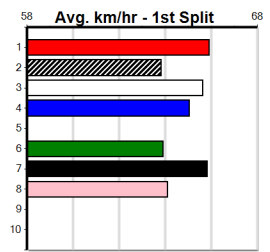

Horsham

9

4:39PM

(VIC time)

WATTS PRICE ACCOUNTANTS

Distance: 410m, Race Type: Grade 5, Total Prizemoney: $2,925
1st: $1,950, 2nd: $600, 3rd: $300, 4th: $75

ORIENTAL OPHELIA (3) returned to form with a handy 22.09 Shepparton win and she will prove hard to reel in again. HARTLEY BALE (4) has been luckless of late and he will be charging to the line. MOONLIGHT GRAND (7) has a good record here

Watchdog Tips: 3 4 7 8 Bet: Win 3

OCEAN BURN [5] Good record here but down on confidence, place $4.60
Owner(s): R Clark
Winning Distances: < 300m (0) 300 - 399m (1) 400 - 499m (4) 500 - 599m (0) 600 - 699m (0) > 700m (0)
Winning Weights: 27.3(1) 27.9(1) 28.0(1) 28.1(2)

WESTERN BALE (NSW)[5] Front runner, suspect late, place claims best $9.00
Owner(s): B Wheeler
Winning Distances: < 300m (0) 300 - 399m (2) 400 - 499m (1) 500 - 599m (0) 600 - 699m (0) > 700m (0)
Winning Weights: 36.0(1) 36.1(1) 36.3(1)

ORIENTAL OPHELIA [5] Returned to form last time, hard to reel in $3.40
Owner(s): N Hebart
Winning Distances: < 300m (0) 300 - 399m (2) 400 - 499m (3) 500 - 599m (0) 600 - 699m (0) > 700m (0)
Winning Weights: 25.8(1) 25.9(1) 26.1(2) 26.6(1)

HARTLEY BALE (NSW)[5] No luck of late, drops in class, main danger $6.00
Owner(s): A Gurry
Winning Distances: < 300m (0) 300 - 399m (8) 400 - 499m (6) 500 - 599m (0) 600 - 699m (0) > 700m (0)
Winning Weights: 30.3(1) 30.7(2) 30.8(2) 30.9(1) 31.1(2) 31.2(2) 31.3(1) 31.5(1) 31.6(1) 31.9(1)

*** VACANT BOX ***
Owner(s):
Winning Distances: < 300m (0) 300 - 399m (0) 400 - 499m (0) 500 - 599m (0) 600 - 699m (0) > 700m (0)
Winning Weights:

1

2

3

4

5