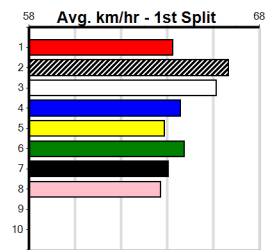

SHIMA SHINE @ STUD DAMSELS DASH

Distance: 485m, Race Type: Grade 5, Total Prizemoney: $3,340
1st: $2,230, 2nd: $690, 3rd: $345, 4th: $75

TAMMY MCIVOR (4) is a serious up and comer and she just needs a clear run in the middle stages.
ERZA SCARLET (5) is another nice prospect and she will be in the firing line throughout. KISSY
MISSY (1) is drawn to hold a forward spot.

Watchdog Tips:	4	5	1	3	Bet:	Win 4

1	KISSY MISSY [5]	Drawn to be on the pace throughout, threat	$4.60
	WBK Bitch Aug-21	Sire: HOOKED ON SCOTCH Dam: STELLINA ROSE	Trainer: Pasqalia Cassar (Creswick)
	Owner(s): P Cassar		
	Winning Distances: < 300m (0) 300 - 399m (0) 400 - 499m (3) 500 - 599m (2) 600 - 699m (0) > 700m (0)		
	Winning Weights: 27.8(1) 28.0(1) 28.9(1) 29.1(1) 29.8(1)		
	5th (3) 28.4 500 BEN R8 10-May-24 28.78 27.90 9.00L MINISTER MENTOR (28.17) M/355 . . . . . 6.62 $34.40 X45		
	2nd (5) 27.7 500 BEN R7 17-May-24 28.60 28.08 0.05L DOLLAR SIGNS (28.60) M/343 . . . . . 6.77 $20.20 5		
	7th (6) 27.8 545 BAL R8 22-May-24 31.63 31.08 8.00L AWESOME AVENGER (31.08) M/6777 . . . . . 7.03 $20.70 X45		
	6th (6) 27.7 515 SAP R7 03-Jun-24 30.69 29.83 12.00L ASTON BOLLINGER (29.87) M/4456 . . . . . 5.23 $23.40 5		
	1st (2) 28.0 500 BEN R10 07-Jun-24 28.36 27.68 1.75L NICMAC SWIFT (28.47) M/322 . . . SW . . . 6.70 $5.50 5H		

2	SEATS TWO [5]	Great win last time, this is harder, place	$9.00
	BK Bitch Jan-22	Sire: FERAL FRANKY Dam: PICTOR LUCY	Trainer: Gary Hunt (Cudjee)
	Owner(s): D Mckenna		
	Winning Distances: < 300m (0) 300 - 399m (4) 400 - 499m (2) 500 - 599m (0) 600 - 699m (0) > 700m (0)		
	Winning Weights: 27.2(1) 27.3(1) 27.6(1) 27.8(1) 28.0(1) 28.2(1)		
	4th (4) 28.5 350 HVL R5 02-Jun-24 19.70 19.24 2.75L SAINT PARR (19.53) M/3 . . . . . 6.67 $49.10 RWH		
	5th (4) 28.5 390 WBL R3 05-Jun-24 22.84 21.96 12.00L RAPIDFIRE GIRL (22.03) M/75 . . . . . 9.04 $29.10 5		
	5th (5) 28.4 350 HVL R5 09-Jun-24 19.87 19.29 3.75L MILLS FOR THREE (19.61) M/5 . . . . . 6.68 $10.90 5		
	1st (7) 28.0 390 WBL R11 13-Jun-24 22.22 21.84 5.50L ELITE JET (22.58) M/11 . . . . . 8.59 $6.70 5		
	3rd (1) 28.1 410 HOR R8 18-Jun-24 24.00 23.08 11.00L OVER ACHIEVER (23.26) M/44 . . . . . 10.76 $4.10 X45		

3	PASSING [5]	Far better than her past few runs, keep safe	$8.00
	BK Bitch May-22	Sire: ASTON DEE BEE Dam: APPOINTED	Trainer: Garry George (Beulah)
	Owner(s): A Tullio		
	Winning Distances: < 300m (0) 300 - 399m (0) 400 - 499m (3) 500 - 599m (1) 600 - 699m (0) > 700m (0)		
	Winning Weights: 26.5(1) 26.6(1) 26.7(1) 26.9(1)		
	4th (4) 26.7 485 HOR R3 23-Apr-24 27.86 27.27 7.00L ON SONG ICE (27.40) M/765 . . . . . 7.03 $2.70 X67H		
	1st (3) 26.5 485 HOR R5 30-Apr-24 27.42 27.42 1.5L ON SONG ICE (27.52) Q/111 . . . . . 6.54 $14.70 X67F		
	7th (3) 26.5 485 HOR R6 07-May-24 27.73 27.15 8.00L MISTER EASY (27.17) M/877 . . . . . 5.97 $12.10 5H		
	1st (8) 26.6 500 BEN R6 24-May-24 28.37 27.83 0.10L EARLETTA BALE (28.37) M/111 . . . SW . . . 6.59 $14.20 5		
	6th (6) 26.4 500 BEN R1 07-Jun-24 28.58 27.68 4.75L SOFIA RIOT (28.26) M/777 . . . . . 6.85 $10.90 SH