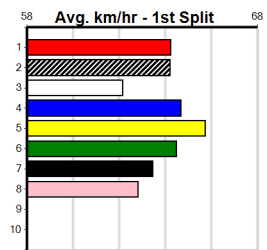

WARRACK BUTCHERY

Distance: 410m, Race Type: Grade 5, Total Prizemoney: $2,925
1st: $1,950, 2nd: $600, 3rd: $300, 4th: $75

BLACKPOOL DOZER (3) will find this easier than his most recent racing and he can come out running. SHOW CAUSE (1) has the good draw and she will be in the firing line throughout. PANAMA PARADE (8) will get plenty of room early on.

Watchdog Tips: 3 1 8 2 Bet: Win 3

SHOW CAUSE [5] Drawn to be on the pace throughout, danger $4.80
Owner(s): G George
Winning Distances: < 300m (0) 300 - 399m (0) 400 - 499m (3) 500 - 599m (0) 600 - 699m (0) > 700m (0)
Box History table and Prize Best Starts Trk/Dts APM

OCEAN SUNSET [5] Steady record here but has talent, keep safe $8.00
Owner(s): M Keane
Winning Distances: < 300m (0) 300 - 399m (0) 400 - 499m (4) 500 - 599m (0) 600 - 699m (0) > 700m (0)
Box History table and Prize Best Starts Trk/Dts APM

BLACKPOOL DOZER [5] Drops in class, can come out running, yes $2.80
Owner(s): R Kenyon
Winning Distances: < 300m (0) 300 - 399m (2) 400 - 499m (5) 500 - 599m (0) 600 - 699m (0) > 700m (0)
Box History table and Prize Best Starts Trk/Dts APM

VINNY DEWALT (NSW)[5] Likely to get shuffled back early, tough ask $16.00
Owner(s): A King
Winning Distances: < 300m (0) 300 - 399m (6) 400 - 499m (7) 500 - 599m (0) 600 - 699m (0) > 700m (0)
Box History table and Prize Best Starts Trk/Dts APM

MINH NARDO (NSW)[5] Beaten in both runs here, place claims best $10.00
Owner(s): R Gavin
Winning Distances: < 300m (0) 300 - 399m (0) 400 - 499m (3) 500 - 599m (0) 600 - 699m (0) > 700m (0)
Box History table and Prize Best Starts Trk/Dts APM