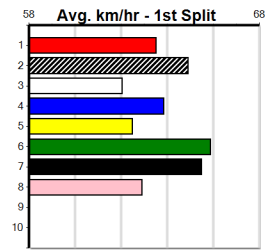

SPORTSBET EVERY DOG HAS ITS DAY

Distance: 410m, Race Type: Grade 5, Total Prizemoney: $2,925
1st: $1,950, 2nd: $600, 3rd: $300, 4th: $75

HUGGY WUGGY (1) is better than his past few runs suggest and he is drawn to be on the pace throughout. KRIS BAR PADDY (2) discount his last couple of efforts as he can run a cheeky race in this. BELLA SUPREME (6) is in career best form.

Watchdog Tips: 1 2 6 4 Bet: Box Trifecta 1,2,6 ($10 for 166.67%)

DOG CARD 1: HUGGY WUGGY [5] Solid muster, can hold a forward spot, danger $4.20. Includes owner, sire, dam, winning distances, weights, and a detailed box history table.

DOG CARD 2: KRIS BAR PADDY [5] Biks Better than his past few runs, can threaten $6.50. Includes owner, sire, dam, winning distances, weights, and a detailed box history table.

DOG CARD 3: CRYMELON IVY [5] Lack of early speed is a worry, prefer to watch $16.00. Includes owner, sire, dam, winning distances, weights, and a detailed box history table.

DOG CARD 4: ZIPPING GIAN (NSW)[5] Racing well below her best, prefer others $10.00. Includes owner, sire, dam, winning distances, weights, and a detailed box history table.

DOG CARD 5: AEROBIC ICE AGE (QLD)[5] Hit or miss early, needs to lead, next time $12.00. Includes owner, sire, dam, winning distances, weights, and a detailed box history table.