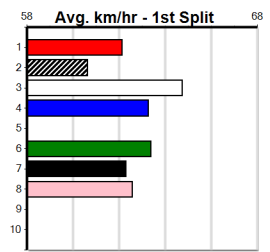

CHS GROUP (1-4 WINS)

Distance: 485m, Race Type: Restricted Win, Total Prizemoney: $3,340
1st: $2,230, 2nd: $690, 3rd: $345, 4th: $75

LYON BALE (6) is armed with a nice turn of foot and he likes to stay wide in his races. PAW MANNY (2) caught the eye at Traralgon and he just needs a clear crack in the middle stages. YAMGATA BALE (7) is an improving type.

Watchdog Tips: **6** **2** **7** **1** **Bet:** **Win 6**

1

PALDRON BALE (NSW)[7] **Strong type, drawn to settle close, keep safe** **$3.60**
BKBD Dog Mar-22 Sire: FERNANDO BALE Dam: HOUSTON BALE Trainer: Samantha Grenfell (Anakie)
Owner(s): B Wheeler
Winning Distances: < 300m (0) 300 - 399m (0) 400 - 499m (1) 500 - 599m (0) 600 - 699m (0) > 700m (0)
Winning Weights: 30.6(1)

Box	1st	2nd	3rd	4th	5th	6th	7th	8th
1	1	1						
2				1				
3		1						
4								
5		1		1	1			
6			1	2		1		
7				1		1	1	
8			1	1				

3rd (6) 30.2 515 SAP R3 03-Jun-24 30.36 29.83 6.00L CASHING OUT (29.96) M/8543 . . . . . 5.38 $25.50 7
2nd (1) 30.2 525 MEA R1 08-Jun-24 30.34 29.80 3.5L FLY ALI (30.10) M/5442 . . . . . 5.28 $11.50 X67
4th (2) 30.0 515 SAN R2 13-Jun-24 29.93 29.38 2.00L PAW YASMIN (29.80) M/7544 . . . . . 5.31 $3.50 X67
2nd (5) 29.9 515 SAN R1 20-Jun-24 30.28 29.15 9.00L PAW TIKI (29.67) S/7333 . . . . . 5.32 $19.30 X67
6th (6) 30.4 515 SAN R1 27-Jun-24 30.41 29.21 4.50L MISS MARY JO (30.10) S/8776 . . . . . 5.43 $19.80 X67
3rd (8) 30.1 515 SAP R9 01-Jul-24 29.98 29.44 3.5L PAW XANDER (29.75) S/8553 . . . . . 5.40 $21.10 X67
7th (7) 30.3 525 MEA R2 06-Jul-24 31.08 30.06 13.00 PAW KRAMER (30.20) S/8877 . . . . . 5.34 $12.40 7
4th (7) 30.0 595 SAN R2 11-Jul-24 34.62 34.09 3.00L HOT ASHES (34.42) S/5544 . . . . . 9.52 $21.20 X67

Last 3 wins NOT included above

1st (1) 30.6 450 BAL R2 06-May-24 25.77 25.55 2.50L IMPALA BALE (25.94) Q/111 . . . . . 6.78 $5.30 T3-M

Prize Best Starts Trk/Dts APM $6375.00 FSH 16-1-3-2 0-0-0-0 5264

2

PAW MANNY (NSW)[6] **Caught the eye at Traralgon, main danger** **$7.00**
BK Dog Jul-22 Sire: JS FLAMIN ACE Dam: DYNA ADRIA Trainer: Robert Camilleri (Lara)
Owner(s): B Wheeler
Winning Distances: < 300m (0) 300 - 399m (1) 400 - 499m (1) 500 - 599m (0) 600 - 699m (0) > 700m (0)
Winning Weights: 29.2(1) 29.9(1)

Box	1st	2nd	3rd	4th	5th	6th	7th	8th
1				1				
2								
3	1				1			
4		1	1			1		
5								
6			1					
7	1							
8		1						

2nd (8) 29.8 400 GEL R10 25-May-24 22.90 22.40 5.00L BIG BUCKETS (22.55) S/32 . . . . . 8.90 $3.50 7
3rd (4) 29.4 450 TRA R5 29-May-24 25.49 25.07 2.00L SODA HAWK (25.36) S/885 . . . . . 6.89 $8.30 X67
6th (4) 29.0 395 TRA R2 07-Jun-24 22.80 22.20 4.25L IF HE COULD (22.50) M/556 . . . . . 4.03 $6.70 7
3rd (6) 29.3 435 SLE R2 16-Jun-24 25.09 24.37 2.75L ROYAL PRIDE (24.91) S/743 . . . . . 5.51 $5.40 7
1st (3) 29.9 435 SLE R2 26-Jun-24 24.57 24.20 2.50L VIENNA GOLD (24.74) M/511 . . . . . 5.47 $3.60 7
4th (1) 29.6 435 SLE R3 30-Jun-24 24.90 24.46 3.00L ABUNDANT LUMENS (24.69) M/554 . . . . . 5.38 $3.30 X67
2nd (4) 29.7 395 TRA R9 05-Jul-24 22.26 21.86 0.25L WESTERN BALE (22.25) S/784 . . . . . 3.93 $4.50 X67
5th (3) 29.7 485 HOR R8 13-Jul-24 28.24 27.90 5.00L UPON BALE (27.90) Q/366 . . . . . 6.77 $1.70 6G

Last 3 wins NOT included above

1st (7) 29.2 350 TRA R1 17-May-24 20.14 19.81 0.10L SANDY BALE (20.14) M/43 . . . . . 6.95 $3.50 M

Prize Best Starts Trk/Dts APM $5505.00 NBT 9-2-2-2 1-0-0-0 4989