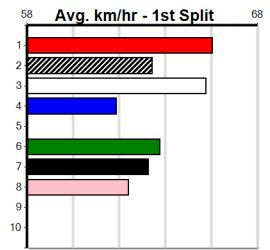

CRYMELON KENNELS

Distance: 410m, Race Type: Grade 7, Total Prizemoney: $2,925
1st: $1,950, 2nd: $600, 3rd: $300, 4th: $75

SMILING BEE (3) is armed with slick early speed and she will continue to get stronger with more racing. SOLO EFFORT (1) is expected to fire fresh and the inside draw will only enhance his chances. BARELLEN LACE (4) will appreciate the small field.

Watchdog Tips: 3 1 4 8 Bet: Win 3

Table header with columns: Form Box, Wgt, Dist, Track, Date, Time, BON, Margin, 1st/2nd (Time), PIR, Checked, Comment, W/R, Split 1, S/P, Grade

SOLO EFFORT [7] Resuming, drawn to get the breaks, threat $3.00
Owner(s): CHAMPAGNE PTN (SYN), S Smith, A Langton
Trainer: Heather Baxter (Murtoa)
Box History table and Prize Best Starts Trk/Dts APM statistics

GO SEEK MURPHY [7] Steady QLD form, likely to need a run or two $12.00
Owner(s): A Gurry
Trainer: Andrea Gurry (Nhill)
Box History table and Prize Best Starts Trk/Dts APM statistics

SMILING BEE [7] Burns early on, getting stronger, go close $3.20
Owner(s): J Hooke
Trainer: Jane Hooke (Huntly)
Box History table and Prize Best Starts Trk/Dts APM statistics

BARELLEN LACE [7] No luck in her three runs here, must keep safe $4.50
Owner(s): A King
Trainer: Alfred King (Sulky)
Box History table and Prize Best Starts Trk/Dts APM statistics

*** VACANT BOX ***
Owner(s):
Trainer:
Box History

1

2

3

4

5