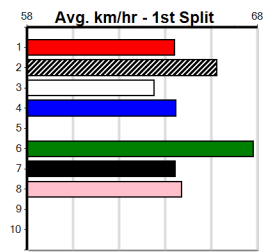

HORSHAM DOORS & GLASS

Distance: 410m, Race Type: Grade 6, Total Prizemoney: $2,925
1st: $1,950, 2nd: $600, 3rd: $300, 4th: $75

FABIO GIBLET (4) has been dominant in his past two at Ballarat and he will appreciate the empty draw outside. LILYDALE (6) is showing plenty of promise and she will be in the firing line throughout. PAW YONDER (1) is racing with great confidence

Watchdog Tips: **4** **6** **1** **8** **Bet:** Box Quinella 1,4,6 ($10 for 333.33%)

Form Box	Wgt	Dist	Track	Date	Time	BON	Margin	1st/2nd (Time)	PIR	Checked	Comment	WR	Split 1	S/P	Grade	
1	PAW YONDER (NSW)[6] Continues to improve, gun draw, big threat $3.60															
	RBD Dog Jul-22 Sire: DYNA TRON Dam: HADEEL BALE Trainer: Deborah Coleman (Lara)															
	Owner(s): B Wheeler															
	Winning Distances: < 300m (0) 300 - 399m (1) 400 - 499m (2) 500 - 599m (0) 600 - 699m (0) > 700m (0)															
	Winning Weights: 34.8(1) 34.9(2)															
	4th (4)	35.7	395	TRA	R2	17-May-24	23.03	21.87	4.75L SNOWFEST (22.70)	M/322	.	.	.	3.81	$4.70	M
	2nd (3)	34.9	390	BAL	R1	19-Jun-24	22.45	21.91	1.25L ASTON WASHINGTON	M/22	.	.	.	8.55	$3.00	M
	1st (7)	34.8	435	SLE	R1	03-Jul-24	24.83	24.41	6.00L VALENCIA LILLY (25.23)	M/111	.	.	.	5.32	$2.60	M
	1st (7)	34.9	410	HOR	R11	09-Jul-24	23.52	22.97	3.25L SHE'S ALL GRACE (23.74)	M/11	.	.	.	10.37	$4.60	X67
	1st (5)	34.9	395	TRA	R2	12-Jul-24	22.19	22.16	0.25L MITZI ROCKS (22.20)	M/311	.	SW	.	3.84	$3.80	X67H
Last 3 wins NOT included above																
<table border="1"> <thead> <tr><th>Bx</th><th>1st</th><th>2nd</th><th>3rd</th><th>4th</th><th>5th</th><th>6th</th><th>7th</th><th>8th</th></tr> </thead> <tbody> <tr><td>1</td><td></td><td></td><td></td><td></td><td></td><td></td><td></td><td></td></tr> <tr><td>2</td><td></td><td></td><td></td><td></td><td></td><td></td><td></td><td></td></tr> <tr><td>3</td><td></td><td>1</td><td></td><td></td><td></td><td></td><td></td><td></td></tr> <tr><td>4</td><td></td><td></td><td></td><td></td><td>1</td><td></td><td></td><td></td></tr> <tr><td>5</td><td>1</td><td></td><td></td><td></td><td></td><td></td><td></td><td></td></tr> <tr><td>6</td><td></td><td></td><td></td><td></td><td></td><td></td><td></td><td></td></tr> <tr><td>7</td><td>2</td><td></td><td></td><td></td><td></td><td></td><td></td><td></td></tr> <tr><td>8</td><td></td><td></td><td></td><td></td><td></td><td></td><td></td><td></td></tr> </tbody> </table> <table border="1"> <tr><td>Prize Best</td><td>$6175.00</td></tr> <tr><td>Starts</td><td>23.52(7)-9/7/24</td></tr> <tr><td>Trk/Dts</td><td>5-3-1-0</td></tr> <tr><td>APM</td><td>1-1-0-0</td></tr> <tr><td></td><td>4210</td></tr> </table>																
2	PAW GLORY (NSW)[6] Hit or miss early, has some talent, place claims $6.00															
	RF Dog Jul-22 Sire: FERNANDO BALE Dam: DYNA KELLY Trainer: Deborah Coleman (Lara)															
	Owner(s): B Wheeler															
	Winning Distances: < 300m (0) 300 - 399m (2) 400 - 499m (0) 500 - 599m (0) 600 - 699m (0) > 700m (0)															
	Winning Weights: 29.7(1) 29.9(1)															
	5th (3)	30.4	390	WBL	R1	23-May-24	22.65	22.06	6.00L TECTONIC (22.25)	M/44	.	.	.	8.90	$6.20	M
	3rd (5)	29.6	390	SHP	R1	06-Jun-24	22.71	22.12	7.50L PAW HUNTER (22.20)	M/33	.	.	.	8.59	$5.10	T3-M
	1st (1)	29.7	390	WBL	R2	10-Jun-24	22.37	22.18	0.75L SAINT FINNIE (22.42)	M/11	.	SW	.	8.73	$1.70	M
	5th (6)	29.6	395	TRA	R3	14-Jun-24	22.58	21.79	9.50L BLAZING DINO (21.91)	M/455	.	.	.	3.81	$15.40	X67
	7th (4)	29.7	450	WBL	R4	20-Jun-24	26.41	25.18	13.00 PLAY THE MUSIC (25.52)	M/554	.	.	.	6.74	$15.10	RW
7th (3)	29.6	400	GEL	R9	28-Jun-24	23.15	22.38	7.00L BEND YOUR EAR (22.67)	M/47	.	.	.	8.53	$27.00	7	
1st (8)	29.9	390	WBL	R3	08-Jul-24	22.45	22.15	3.5L SAINT FINNIE (22.69)	M/11	.	.	.	8.83	$2.00	7	
2nd (8)	30.0	410	HOR	R11	13-Jul-24	23.86	23.35	1.5L SHE'S ALL GRACE (23.77)	M/23	.	.	.	10.61	$2.60	6G	
Last 3 wins NOT included above																
<table border="1"> <thead> <tr><th>Bx</th><th>1st</th><th>2nd</th><th>3rd</th><th>4th</th><th>5th</th><th>6th</th><th>7th</th><th>8th</th></tr> </thead> <tbody> <tr><td>1</td><td>1</td><td></td><td></td><td></td><td></td><td></td><td></td><td></td></tr> <tr><td>2</td><td></td><td></td><td></td><td></td><td></td><td></td><td></td><td></td></tr> <tr><td>3</td><td></td><td></td><td></td><td></td><td>1</td><td></td><td></td><td>1</td></tr> <tr><td>4</td><td></td><td></td><td></td><td></td><td></td><td></td><td></td><td>1</td></tr> <tr><td>5</td><td></td><td></td><td>1</td><td></td><td></td><td></td><td></td><td></td></tr> <tr><td>6</td><td></td><td></td><td></td><td></td><td></td><td>1</td><td></td><td></td></tr> <tr><td>7</td><td></td><td></td><td></td><td></td><td>1</td><td></td><td></td><td></td></tr> <tr><td>8</td><td>1</td><td>1</td><td></td><td></td><td></td><td></td><td></td><td></td></tr> </tbody> </table> <table border="1"> <tr><td>Prize Best</td><td>$2935.00</td></tr> <tr><td>Starts</td><td>NBT</td></tr> <tr><td>Trk/Dts</td><td>9-2-1-1</td></tr> <tr><td>APM</td><td>1-0-1-0</td></tr> <tr><td></td><td>2068</td></tr> </table>																
3	BLACKPOOL VIPER [6] Form and confidence has tapered off, risky $9.00