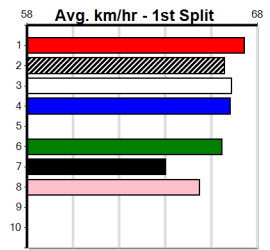

LOCKS CONSTRUCTIONS

Distance: 410m, Race Type: Mixed 3/4, Total Prizemoney: $3,360
1st: $2,250, 2nd: $690, 3rd: $345, 4th: $75

DESCRIPTION (3) has won three of his past five in brilliant style and he should assume control soon after box rise. GAS LANTERN (4) has a good record here and she is racing with confidence at present. TIGGERLONG GAS (8) is another who excels here

Watchdog Tips: **3** **4** **8** **1** **Bet:** **Win 3**

1

KRAKEN TURBO [4] **Steady record here, can push wide, tough ask** **$12.00**

BK Dog Jul-21 Sire: BERNARDO Dam: KRAKEN ROSE
Owner(s): EYLES (SYN), K Eyles, H Eyles, D Eyles
Trainer: Jane Hooke (Huntly)

Winning Distances: < 300m (0) 300 - 399m (6) 400 - 499m (3) 500 - 599m (0) 600 - 699m (0) > 700m (0)
Winning Weights: 28.2(1) 29.0(1) 29.2(1) 29.5(2) 29.6(1) 29.8(1) 30.2(1) 30.3(1)

Box	1st	2nd	3rd	4th	5th	6th	7th	8th
1	1	2	2					
2	1	1		1	3			
3				1	2	2		
4	2	3	2			1		1
5	2							
6		3	1		2	1		1
7	2		1	2	1			2
8	1	2	2					

Prize Best Starts Trk/Dts APM: $32690.00, 23.30(1)-18/6/24, 50-9-11-8, 10-1-2-1, 6275

2

SPRING PORT (SA)[3] **Front runner, prefer out wide, next time** **$8.00**

BK Dog Sep-20 Sire: ASTON DEE BEE Dam: SPRING GLASS
Owner(s): A Gurry
Trainer: Andrea Gurry (Nhili)

Winning Distances: < 300m (0) 300 - 399m (3) 400 - 499m (12) 500 - 599m (3) 600 - 699m (0) > 700m (0)
Winning Weights: 33.1(1) 33.2(2) 33.3(1) 33.7(1) 33.8(2) 34.0(2) 34.1(1) 34.2(1) 34.3(2) 34.4(3) 34.5(1) 34.8(1)

Box	1st	2nd	3rd	4th	5th	6th	7th	8th
1	6	4	4					1
2	1	3	2	3	3			1
3	1	2	2	1				2
4	3	3	2	1	3			1
5	1	1	2	2	2	1	2	1
6	3	1	1	2	2			
7	1	2	4	1	1	1		
8	2	2	1	2	1	1	1	

Prize Best Starts Trk/Dts APM: $74335.00, 22.92(4)-30/1/24, 91-18-18-18, 7-2-3-1, 12313

3

DESCRIPTION [4] **Airborne at present, can cross and lead, yes** **$2.00**

BK Dog May-22 Sire: ASTON DEE BEE Dam: APPOINTED
Owner(s): A Tullio
Trainer: Rebecca Gibbons (Avalon)

Winning Distances: < 300m (0) 300 - 399m (2) 400 - 499m (8) 500 - 599m (1) 600 - 699m (0) > 700m (0)
Winning Weights: 33.5(1) 33.9(3) 34.0(1) 34.1(1) 34.3(2) 34.7(1) 34.9(1) 35.2(1)

Box	1st	2nd	3rd	4th	5th	6th	7th	8th
1	1	1						
2	1	1				1		
3	2						1	
4		2		1				
5	5			1				
6		3				1		1
7	2						1	1
8	1	2	1					

Prize Best Starts Trk/Dts APM: $59510.00, FSH, 29-11-9-1, 0-0-0-0, 39433

4

GAS LANTERN [4] **Good record here, settles on the speed, danger** **$4.00**

BK Bitch Mar-22 Sire: FABREGAS Dam: MAGIC LANTERN
Owner(s): A Mooney
Trainer: Andrew Mooney (Amherst)

Winning Distances: < 300m (0) 300 - 399m (3) 400 - 499m (4) 500 - 599m (0) 600 - 699m (0) > 700m (0)
Winning Weights: 28.6(1) 28.7(1) 28.8(2) 28.9(1) 29.1(2)

Box	1st	2nd	3rd	4th	5th	6th	7th	8th
1	1	1	1					
2	1	1						
3		2		1				
4	2							
5	1	1	1					
6					1			
7		1	1					
8	2				1	1		

Prize Best Starts Trk/Dts APM: $18590.00, 23.46(1)-9/7/24, 20-7-6-3, 6-1-5-0, 12621

5

*** VACANT BOX ***

Sire: Dam: Trainer: Box History

Owner(s):
Winning Distances: < 300m (0) 300 - 399m (0) 400 - 499m (0) 500 - 599m (0) 600 - 699m (0) > 700m (0)
Winning Weights: