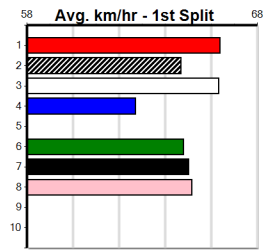

Horsham

4

2:53PM

(VIC time)

WEBBCON MARINE

Distance: 410m, Race Type: Mixed 4/5, Total Prizemoney: $3,360
1st: $2,250, 2nd: $690, 3rd: $345, 4th: $75

NIZHONI (6) was a slashing 27.16 winner here and he is ideally drawn out wide. SEPHORA BALE (8) is better than her past few runs and she will be charging at the business end. PARIS BALE (7) just needs to cross in the early stages

Watchdog Tips: 6 8 7 1 Bet: Win 6

Main race results table containing details for MYOLA NICK [5], MR. DRAMATIC [5], UDANI BALE (NSW)[5], BUTTERNUT [4], and *** VACANT BOX ***.