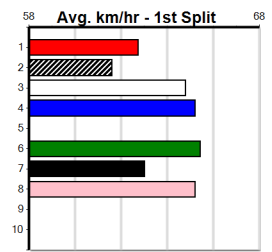

ON-SITE ENGINEERING

Distance: 485m, Race Type: Mixed 4/5, Total Prizemoney: $3,875
1st: $2,600, 2nd: $800, 3rd: $400, 4th: $75

MIGHTY QUINN (1) has a great record here and he will appreciate the drop in class today. LALA RAPID (2) is never too far away here and he will scrape the paint throughout, while PENGUIN PAT (3) will be strong in the run to the line.

Watchdog Tips:	1	2	3	8	Bet:	Win 1

1	MIGHTY QUINN [4]	Powerful type, loves this circuit, go close	$2.40
	BK Dog	Nov-21	
	Sire: SHIMA SHINE	Dam: SWIFT CURRENT	
	Owner(s): SMSK Racing (SYN), S Gunnell, K O'brien, M Crowe, S Crowe	Trainer: Rodney Clark (Echuca Village)	
	Winning Distances: < 300m (0) 300 - 399m (0) 400 - 499m (4) 500 - 599m (2) 600 - 699m (0) > 700m (0)		
	Winning Weights: 33.5(1) 33.8(1) 33.9(2) 34.8(1) 35.1(1)		
	2nd (1) 34.7 485 HOR R6 28-May-24 27.12 26.95 2.50L FLYING ZULU (26.95) M/554 . . . . . 6.81 $8.20 X45		
	2nd (4) 34.9 525 MEA R5 01-Jun-24 30.11 29.79 2.25L DAINTREE DAZZLER (29.97) M/8433 . . . . . 5.46 $22.00 5F		
	3rd (4) 35.0 500 BEN R6 07-Jun-24 27.94 27.68 3.75L TRANSPONDER (27.68) S/844 . . . . . 6.77 $7.70 SH		
	4th (3) 35.2 525 MEP R5 12-Jun-24 30.78 29.89 12.00 SWINDLED (29.98) M/2554 . . . . . 5.24 $6.40 5H		

Box History									
Bx	1st	2nd	3rd	4th	5th	6th	7th	8th	
1	1	2	1	1					
2	3	2	1	1	1		1	1	
3		1	1	3					
4		1	4	2		1	1		
5					1			2	
6	1	2							
7		2	2		1				
8	1	1		2			1		
Prize Best Starts								$44412.50	
Trk/Dts APM								27.12(2)-27/2/24	
								46-6-11-10	
								16-3-5-5	
								20746	

2	LALA RAPID [5]	Scrapes the paint, good record here, danger	$8.00
	BD Dog	May-21	
	Sire: KC AND ALL	Dam: LALA SHIM	
	Owner(s): W Hartigan	Trainer: William Hartigan (Horsham)	
	Winning Distances: < 300m (0) 300 - 399m (0) 400 - 499m (4) 500 - 599m (0) 600 - 699m (0) > 700m (0)		
	Winning Weights: 41.9(1) 42.0(1) 42.1(1) 43.0(1)		
	3rd (2) 43.0 485 HOR R8 19-Apr-24 27.77 27.52 3.75L DIMORA CRUZ (27.52) S/767 . . . . . 6.80 $6.10 5		
	4= (7) 43.4 485 HOR R8 28-May-24 27.75 26.95 8.50L NIZHONI (27.16) S/877 . . . . . 6.84 $14.10 5		
	2nd (7) 44.2 485 HOR R8 04-Jun-24 27.51 27.37 0.50L ALLEY OOP (27.49) S/733 . . . . . 6.86 $10.70 5		
	3rd (6) 44.1 485 HOR R7 11-Jun-24 28.22 27.63 4.50L ASTON IGGY (27.91) S/874 . . . . . 7.11 $21.60 5		

Box History									
Bx	1st	2nd	3rd	4th	5th	6th	7th	8th	
1			4	2					
2	1		2	1	3			1	
3		1		2	1	2	1		
4	2	3		1	2			1	
5	1	1	1	3					
6			2			1	1		
7		2		1	3	1			
8		4	2	2	1	1	1		
Prize Best Starts								$19672.50	
Trk/Dts APM								27.48(2)-19/3/24	
								57-4-11-11	
								42-3-10-7	
								6134	

3	PENGUIN PAT (NSW)[4]	Strong 25.51 Warrnambool winner, can threaten	$7.50
	WBK Dog	Oct-21	
	Sire: RITZA LENNY	Dam: IT'S A SHAME	
	Owner(s): A Mooney	Trainer: Andrew Mooney (Amherst)	
	Winning Distances: < 300m (0) 300 - 399m (2) 400 - 499m (2) 500 - 599m (1) 600 - 699m (2) > 700m (0)		
	Winning Weights: 29.4(1) 29.9(1) 30.0(1) 30.3(1) 30.7(1) 30.9(1) 31.0(1)		
	1st (1) 29.4 600 MTG R11 05-May-24 35.18 35.08 1.25L SKYE MADE ME (35.27) 9.11 $3.20 X45		
	6th (8) 29.3 512 MTG R8 12-May-24 30.21 29.66 8.00L TOP CADILLAC (29.66) 4.57 $7.50 5		
	7th (6) 29.2 512 MTG R11 19-May-24 30.57 29.93 7.50L TOP CADILLAC (30.04) 4.48 $12.00 0		
	5th (7) 29.4 512 MTG R7 26-May-24 30.17 29.83 4.75L IN THE BUG (29.83) 4.47 $3.70 X45		

Box History									
Bx	1st	2nd	3rd	4th	5th	6th	7th	8th	
1	2	2	1				1		
2	2			2		1			
3		2				3			
4			2		1				
5	1	2			3		2		
6	1							1	
7	1	4	1	1	2		1	1	
8			2	1	1	1	1	1	
Prize Best Starts								$16625.00	
Trk/Dts APM								27.63(6)-20/2/24	
								45-7-10-6	
								5-1-1-0	
								5650