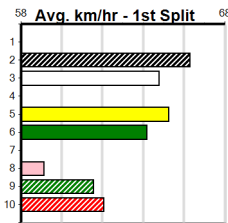

SPORTSBET GREEN TICKS

Distance: 400m, Race Type: Maiden, Total Prizemoney: $2,535
1st: $1,680, 2nd: $520, 3rd: $260, 4th: $75

1

6:43PM
(VIC time)

Watchdog Tips: **0** **0** **0** **0** Bet: .