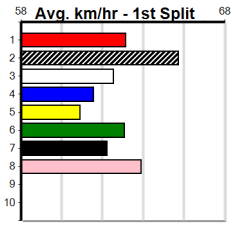

Warragul

PHOTO MAN AT STUD (1-4 WINS)

Distance: 460m, Race Type: Restricted Win, Total Prizemoney: \$2,925
1st: \$1,950, 2nd: \$600, 3rd: \$300, 4th: \$75

3

7:25PM
(VIC time)

Watchdog Tips: **0 0 0 0** Bet: **.**