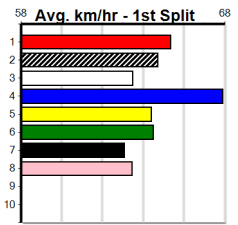

Warragul

8

9:08PM

(VIC time)

GRV VICBRED SERIES HT3

Distance: 460m, Race Type: Grade 5 Heat, Total Prizemoney: \$2,925
1st: \$1,950, 2nd: \$600, 3rd: \$300, 4th: \$75

Watchdog Tips:

0 0 0 0