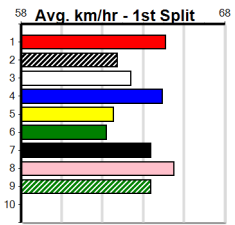

KHANS HOSPITALITY SERVICES

Distance: 400m, Race Type: Mixed 6/7, Total Prizemoney: $2,925
1st: $1,950, 2nd: $600, 3rd: $300, 4th: $75

2

7:05PM
(VIC time)

Watchdog Tips: **0 0 0 0** Bet: **0**