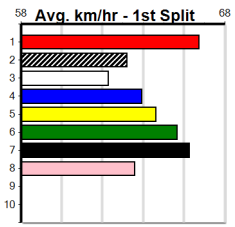

GRV VICBRED SERIES HT2

Distance: 460m, Race Type: Grade 5 Heat, Total Prizemoney: $2,925
1st: $1,950, 2nd: $600, 3rd: $300, 4th: $75

7

8:45PM
(VIC time)

Watchdog Tips: **0 0 0 0** Bet: **0**