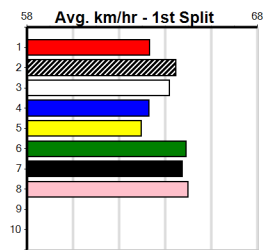

VIATEK VETERANS (250+RANK)

Distance: 400m, Race Type: S/E Veteran, Total Prizemoney: $2,925
1st: $1,950, 2nd: $600, 3rd: $300, 4th: $75

Watchdog Tips:

Bet:

Table with columns: Form Box, Wgt, Dist, Track, Date, Time, BON, Margin, 1st/2nd (Time), PIR, Checked, Comment, WR, Split 1, S/P, Grade

QUEEN KATHLEEN [5]
BK Bitch Apr-19
Sire: JESAULENKO Dam: IT'S HER FATE
Trainer: Matthew Height (Yarragon)
Winning Distances: < 300m (0) 300 - 399m (0) 400 - 499m (8) 500 - 599m (0) 600 - 699m (0) > 700m (0)
Winning Weights: 27.7(1) 28.0(1) 28.3(1) 28.5(1) 28.7(1) 28.8(1) 29.0(1) 29.2(1)
Box History table and Prize Best Starts table included.

RAPH CITY [5]
BK Dog Feb-20
Sire: MAGIC SPRITE Dam: ELAINE AVENUE
Trainer: Pauline Laidlay (Devon Meadows)
Winning Distances: < 300m (0) 300 - 399m (6) 400 - 499m (5) 500 - 599m (2) 600 - 699m (0) > 700m (0)
Winning Weights: 29.7(1) 30.0(2) 30.2(1) 30.3(2) 30.5(1) 30.7(1) 30.8(1) 30.9(1) 31.6(1) 31.7(2)
Box History table and Prize Best Starts table included.

SHAKA BIG TONKS [5]
BK Dog Aug-19
Sire: DYNA VILLA Dam: GAZER BALE
Trainer: Debbie Bewley (Pentland Hills)
ENG BEN 2024-07-12
Winning Distances: < 300m (0) 300 - 399m (2) 400 - 499m (20) 500 - 599m (0) 600 - 699m (0) > 700m (0)
Winning Weights: 32.3(1) 32.5(4) 32.6(1) 32.7(3) 32.8(2) 32.9(1) 33.1(2) 33.3(1) 33.5(1) 33.6(1) 33.7(2) 33.8(3)
Box History table and Prize Best Starts table included.

DAN DAN [5]
RBD Dog Apr-20
Sire: ZINZAN BROOKE Dam: AVATAR SPARKLE
Trainer: Kate Gorman (Tanjil South)
Winning Distances: < 300m (0) 300 - 399m (7) 400 - 499m (6) 500 - 599m (0) 600 - 699m (0) > 700m (0)
Winning Weights: 34.0(1) 34.1(1) 34.3(3) 34.4(2) 34.6(2) 34.9(1) 35.2(1) 35.5(2)
Box History table and Prize Best Starts table included.

CHARLOTTE'S HAND [4]
BK Bitch Dec-19
Sire: DYNA VILLA Dam: CHEEKY HAND
Trainer: Donna Dean (Nyora)
Winning Distances: < 300m (0) 300 - 399m (5) 400 - 499m (4) 500 - 599m (0) 600 - 699m (0) > 700m (0)
Winning Weights: 24.9(1) 25.0(1) 25.1(3) 25.2(1) 25.4(1) 25.7(1) 25.8(1)
Box History table and Prize Best Starts table included.

1

2

3

4

5