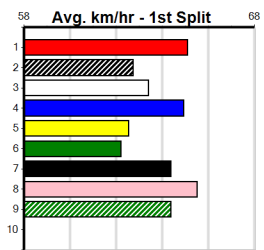

KHANS HOSPITALITY SERVICES

Distance: 400m, Race Type: Mixed 6/7, Total Prizemoney: $2,925
1st: $1,950, 2nd: $600, 3rd: $300, 4th: $75

Watchdog Tips:

Bet:

Table with columns: Form Box, Wgt, Dist, Track, Date, Time, BON, Margin, 1st/2nd (Time), PIR, Checked, Comment, W/R, Split 1, S/P, Grade

CRYPTO ROYALTY [6]
BK Bitch Sep-22 Sire: ASTON RUPEE Dam: PRINCESS LACE
Owner(s): Crypto Syndicate (SYN), B De rozario, M Brigham
Trainer: Robert Colpoys (Bass)
Box History table and Prize Best information.

DAINTREE PEDRO [7]
BD Dog Oct-22 Sire: FERAL FRANKY Dam: WHISTLING BULLET
Owner(s): LUCKY ELEVEN (SYN), K Joske, G Joske
Trainer: Gary Joske (Yinnar)
Box History table and Prize Best information.

BARRETOS [7]
WBE Dog Nov-22 Sire: AUSSIE INFRARED Dam: POISE
Owner(s): Loganzara (SYN), B Clark, L Okeeffe
Trainer: Matthew Clark (Briagolong)
Box History table and Prize Best information.

ELENA'S JEBRYNAH (NSW)[6]
BK Bitch Feb-22 Sire: WOW Dam: LITTLE JEBRYNAH
Owner(s): B Sykes
Trainer: Bryan Sykes (Upper Beaconsfield)
Box History table and Prize Best information.

NO MANNERS [6]
BK Dog Mar-22 Sire: FERAL FRANKY Dam: MANNERS MATTER
Owner(s): R Wood
Trainer: Ronald Wood (Warragul)
Box History table and Prize Best information.

1

2

3

4

5