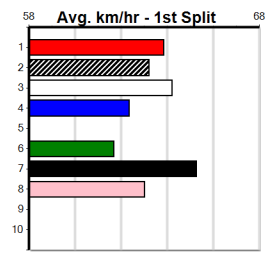

THANK YOU JO ALSOP

Distance: 400m, Race Type: Grade 5, Total Prizemoney: $2,925
1st: $1,950, 2nd: $600, 3rd: $300, 4th: $75

Watchdog Tips: ☐ ☐ ☐ ☐ ☐ **Bet:** ☐

Form Box	Wgt	Dist	Track	Date	Time	BON	Margin	1st/2nd (Time)	PIR	Checked	Comment	WR	Split 1	S/P	Grade

1

LEGAL BUD [5] Biks

BK Dog May-20 Sire: RITZA LENNY Dam: MISS LEGALITY
Owner(s): D Bate
Trainer: Stephen Tabb (Lara)
ENG BEN 2024-07-12

Winning Distances: < 300m (0) 300 - 399m (4) 400 - 499m (7) 500 - 599m (4) 600 - 699m (0) > 700m (0)
Winning Weights: 29.1(1) 29.4(1) 29.5(3) 29.7(3) 29.9(1) 30.0(1) 30.2(2) 30.7(1) 30.8(1) 30.9(1)

Rank	Time	Wgt	Dist	Track	Date	Time	BON	Margin	1st/2nd (Time)	PIR	Checked	Comment	WR	Split 1	S/P	Grade
7th (7)	30.2	300	HVL	R4	19-May-24	17.19	16.55	5.50L	SMART TALK (16.84)	M/7	.	.	.	4.11	$37.50	X45
6th (4)	30.2	460	GEL	R8	25-May-24	26.31	25.62	4.75L	MEPUNGA MUSTANG (25.98)	Q/566	.	.	.	6.76	$20.30	VET
4th (7)	30.5	350	HVL	R12	02-Jun-24	19.73	19.24	2.50L	BEAR LEE BANDIT (19.57)	M/4	.	.	.	6.70	$17.40	VET
6th (7)	29.8	460	WGL	R12	11-Jun-24	26.70	25.67	7.00L	JEBEDIAH (26.23)	Q/334	.	.	.	6.66	$14.30	VET
2nd (8)	29.8	425	BEN	R10	19-Jun-24	24.46	24.13	0.50L	JETSON EXPRESS (24.43)	M/222	.	.	.	6.74	$2.90	T3-5
5th (7)	29.6	390	SHP	R2	24-Jun-24	22.65	21.92	5.00L	ROJO SILVER FOX (22.31)	S/76	.	.	.	9.23	$3.70	VET
6th (6)	29.8	390	SHP	R12	01-Jul-24	22.76	22.00	7.00L	MALO MAGIC (22.27)	S/76	.	.	.	8.93	$14.30	VET
8th (5)	29.7	450	SHP	R10	06-Jul-24	26.16	25.31	13.00L	KRAKEN MISSILES (25.31)	M/888	.	.	.	7.08	$3.10	5

Last 3 wins NOT included above

1st (2)	29.7	390	SHP	R12	17-Feb-24	22.06	21.84	3.75L	TAT YAP (22.32)	M/22	.	.	.	8.56	$4.60	5
1st (1)	30.9	450	SHP	R8	14-Mar-24	25.37	25.16	1.00L	MORAINÉ ZOE (25.43)	M/111	.	.	.	6.60	$3.20	X45
1st (1)	30.2	450	SHP	R12	13-May-24	25.70	25.06	1.5L	DESMONDE (25.80)	Q/111	.	.	.	6.61	$2.00	VET

Prize Best Starts Trk/Dts APM: $52935.83 NBT 105-15-15-12 2-0-0-1 6100