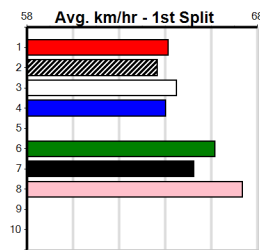

GRV VICBRED SERIES HT1

Distance: 460m, Race Type: Grade 5 Heat, Total Prizemoney: $2,925
1st: $1,950, 2nd: $600, 3rd: $300, 4th: $75

Watchdog Tips:

Bet:

Form Box	Wgt	Dist	Track	Date	Time	BON	Margin	1st/2nd (Time)	PIR	Checked	Comment	WR	Split 1	S/P	Grade

1 TOUGH TAZ [5]
BK Dog Nov-21 Sire: AUSSIE INFRARED Dam: START A RIOT
Owner(s): Twice as quick (SYN), D Johnston, D Johnston
Trainer: Bryan Sykes (Upper Beaconsfield)
Winning Distances: < 300m (0) 300 - 399m (0) 400 - 499m (3) 500 - 599m (0) 600 - 699m (0) > 700m (0)
Winning Weights: 33.3(1) 33.5(1) 33.6(1)

8th (2)	33.8	460	WGL	R1	19-Dec-23	27.48	25.51	23.00	MOOSE BANNER (25.92)	M/258	.	V14	6.64	$7.40	M
1st (4)	33.6	400	WGL	R2	18-May-24	22.88	22.82	3.00L	HOOK SHOT (23.08)	M/22	.	SW	8.52	$3.40	M
1st (1)	33.5	435	SLE	R3	26-May-24	24.52	24.46	2.00L	LITTLE MEG (24.65)	Q/111	.	.	5.26	$3.00	X67
6th (1)	33.4	515	SAP	R6	10-Jun-24	30.96	29.57	20.00	CASHING OUT (29.59)	M/3466	.	.	5.20	$3.30	X67H
6th (7)	33.3	515	SAP	R9	17-Jun-24	30.87	29.74	9.00L	FERNANDEL RAPH (30.24)	M/5776	.	.	5.34	$2.90	X67
5th (8)	33.3	460	WGL	R4	25-Jun-24	26.23	25.61	5.50L	DUNDEE DIXIE (25.87)	M/466	.	.	6.63	$7.30	X67
2nd (8)	33.3	460	GEL	R7	02-Jul-24	26.29	25.94	0.75L	INTERSTATE GIRL (26.25)	M/222	.	.	6.69	$1.60	6G
1st (7)	33.3	460	WGL	R5	09-Jul-24	26.27	25.98	3.25L	SMOKIN' PADDY (26.48)	M/111	.	.	6.60	$4.30	RW

Last 3 wins NOT included above

Bx	1st	2nd	3rd	4th	5th	6th	7th	8th
1	1							
2								1
3								
4	1							
5								
6								
7	1					1		
8		1			1			

Prize Best $5220.00
Starts 26.27(7)-9/7/24
Trk/Dts 8-3-1-0
APM 3-1-0-0
4630

2 FERNLEIGH [5]
BK Bitch Jan-22 Sire: SUPERIOR PANAMA Dam: SUPERIOR FAITH
Owner(s): J Wynd
Trainer: Joyce Condon (Devon Meadows)
Winning Distances: < 300m (0) 300 - 399m (2) 400 - 499m (2) 500 - 599m (0) 600 - 699m (0) > 700m (0)
Winning Weights: 28.6(1) 28.8(1) 29.0(1) 29.6(1)

4th (6)	29.3	350	HVL	R5	17-May-24	19.73	19.45	2.00L	SHARNI'S BOY (19.60)	M/7	.	.	6.78	$11.20	T3-RW
1st (5)	29.0	350	HVL	R9	24-May-24	19.44	19.42	2.75L	MIKE ANGELO ZEAL (19.62)	M/2	.	.	6.59	$1.80	T3-7
5th (4)	28.4	435	SLE	R4	27-May-24	25.19	24.27	2.50L	DR. NARNIA (25.03)	M/655	.	.	5.51	$2.90	7
5th (2)	28.7	400	WGL	R11	04-Jun-24	23.27	22.82	4.50L	INTER ROUGE (22.96)	M/57	.	.	8.67	$4.30	T3-6
1st (6)	28.6	450	BAL	R7	09-Jun-24	25.72	25.55	3.25L	JAMS NIMBLE (25.95)	S/532	.	.	6.90	$16.40	T3-6
1st (7)	28.8	460	WGL	R11	15-Jun-24	26.20	26.08	1.25L	SMOOTH RANGER (26.27)	S/433	.	SW	6.74	$2.90	5
2nd (2)	28.7	460	WGL	R7	25-Jun-24	26.11	25.61	0.25L	CALIMO (26.10)	S/443	.	.	6.79	$10.30	5
7th (1)	28.8	460	WGL	R7	09-Jul-24	26.81	25.98	6.50L	AFTER THE SIREN (26.36)	Q/276	.	.	6.63	$18.40	5

Last 3 wins NOT included above

Bx	1st	2nd	3rd	4th	5th	6th	7th	8th
1		1						1
2			1	1				
3					1			
4						1		
5	1							
6	2			1	1			1
7	1							
8								

Prize Best $5950.00
Starts 26.20(7)-15/6/24
Trk/Dts 15-4-2-1
APM 3-1-1-0
3828