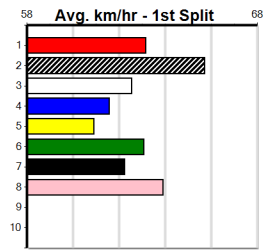

PHOTO MAN AT STUD (1-4 WINS)

Distance: 460m, Race Type: Restricted Win, Total Prizemoney: $2,925
1st: $1,950, 2nd: $600, 3rd: $300, 4th: $75

Watchdog Tips:

Bet:

Table with columns: Form Box, Wgt, Dist, Track, Date, Time, BON, Margin, 1st/2nd (Time), PIR, Checked, Comment, WR, Split 1, S/P, Grade

ARCANA [6]
RF Dog Mar-21 Sire: FERNANDO BALE Dam: LADY CEECEE
Owner(s): J Leek
Trainer: Jodie Leek (Warrantdyte)
Winning Distances: < 300m (0) 300 - 399m (0) 400 - 499m (2) 500 - 599m (0) 600 - 699m (0) > 700m (0)
Winning Weights: 28.9(1) 30.2(1)
Race results table with columns: Rank, Box, Wgt, Dist, WGL, R, Date, Time, Sire, Dam, PIR, Checked, Comment, WR, Split 1, S/P, Grade

Box History table for ARCANA [6]
Prize Best Starts Trk/Dts APM

READ THE ROOM [5]
BK Bitch May-22 Sire: FERNANDO BALE Dam: ZIPPING TIFFANY
Owner(s): THE SIP (SYN), J Harradine, T Redmond, W Vassallo
Trainer: Karen Pitt (Pearcedale)
Winning Distances: < 300m (0) 300 - 399m (0) 400 - 499m (3) 500 - 599m (0) 600 - 699m (0) > 700m (0)
Winning Weights: 26.3(1) 26.4(1) 26.7(1)
Race results table with columns: Rank, Box, Wgt, Dist, WGL, R, Date, Time, Sire, Dam, PIR, Checked, Comment, WR, Split 1, S/P, Grade

Box History table for READ THE ROOM [5]
Prize Best Starts Trk/Dts APM

JUMBUK DENNIS [6]
BK Dog Oct-22 Sire: ASTON RUPEE Dam: TWO PHONES
Owner(s): B Joske
Trainer: Ben Joske (Yinnar South)
Winning Distances: < 300m (0) 300 - 399m (0) 400 - 499m (1) 500 - 599m (1) 600 - 699m (0) > 700m (0)
Winning Weights: 33.2(1) 33.6(1)
Race results table with columns: Rank, Box, Wgt, Dist, WGL, R, Date, Time, Sire, Dam, PIR, Checked, Comment, WR, Split 1, S/P, Grade

Box History table for JUMBUK DENNIS [6]
Prize Best Starts Trk/Dts APM

ARCHER TWO (SA)[7]
BD Dog May-22 Sire: WORM BURNER Dam: CAWBOURNE ZEBRA
Owner(s): J Archer
Trainer: Dean Millier (Pakenham)
Winning Distances: < 300m (0) 300 - 399m (0) 400 - 499m (0) 500 - 599m (1) 600 - 699m (0) > 700m (0)
Winning Weights: 32.2(1)
Race results table with columns: Rank, Box, Wgt, Dist, WGL, R, Date, Time, Sire, Dam, PIR, Checked, Comment, WR, Split 1, S/P, Grade

Box History table for ARCHER TWO (SA)[7]
Prize Best Starts Trk/Dts APM

DAINTREE ASTER [7]
BK Bitch Oct-22 Sire: FERAL FRANKY Dam: WHISTLING BULLET
Owner(s): LUCKY ELEVEN (SYN), K Joske, G Joske
Trainer: Ben Joske (Yinnar South)
Winning Distances: < 300m (0) 300 - 399m (0) 400 - 499m (1) 500 - 599m (0) 600 - 699m (0) > 700m (0)
Winning Weights: 26.2(1)
Race results table with columns: Rank, Box, Wgt, Dist, WGL, R, Date, Time, Sire, Dam, PIR, Checked, Comment, WR, Split 1, S/P, Grade

Box History table for DAINTEE ASTER [7]
Prize Best Starts Trk/Dts APM