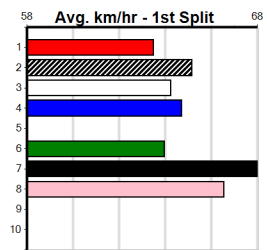

OAKS SUPER BOX FOR HIRE

Distance: 400m, Race Type: Mixed 4/5, Total Prizemoney: $3,360
1st: $2,250, 2nd: $690, 3rd: $345, 4th: $75

Watchdog Tips:

Bet:

Table with columns: Form Box, Wgt, Dist, Track, Date, Time, BON, Margin, 1st/2nd (Time), PIR, Checked, Comment, WR, Split 1, S/P, Grade

BLACK VIPER [4]
BK Dog Jun-21 Sire: ASTON DEE BEE Dam: LADY PANDORA
Owner(s): D Peckham
Trainer: Matthew Clark (Briagolong)
Winning Distances: < 300m (0) 300 - 399m (3) 400 - 499m (11) 500 - 599m (1) 600 - 699m (0) > 700m (0)
Winning Weights: 32.7(1) 33.0(1) 33.1(2) 33.4(2) 33.5(5) 33.6(3) 33.9(1)
Box History table with columns: Bx, 1st, 2nd, 3rd, 4th, 5th, 6th, 7th, 8th

GALLOPING JIMMY [4]
BK Dog Oct-21 Sire: ASTON DEE BEE Dam: CRUZIN'
Owner(s): R Conway
Trainer: Robert Conway (Bunyip)
Winning Distances: < 300m (0) 300 - 399m (2) 400 - 499m (6) 500 - 599m (0) 600 - 699m (0) > 700m (0)
Winning Weights: 30.8(1) 30.9(1) 31.0(1) 31.3(1) 31.4(2) 31.8(2)
Box History table with columns: Bx, 1st, 2nd, 3rd, 4th, 5th, 6th, 7th, 8th

VALENCIA JIM [4]
BE Dog Oct-21 Sire: FERNANDO BALE Dam: COURTING
Owner(s): J Gieschen
Trainer: Jennifer Gieschen (Valencia Cree)
Winning Distances: < 300m (0) 300 - 399m (0) 400 - 499m (7) 500 - 599m (0) 600 - 699m (0) > 700m (0)
Winning Weights: 30.1(1) 30.2(1) 30.4(1) 30.5(2) 30.7(1) 31.8(1)
Box History table with columns: Bx, 1st, 2nd, 3rd, 4th, 5th, 6th, 7th, 8th

READY TO STING (QLD)[5]
DKBD Dog Aug-21 Sire: FERNANDO BALE Dam: NINETYMILE STAR
Owner(s): Ready To Sting (SYN), B Whitford, D Gordon, M Mayle, C Johnson, A Stainthorpe
Trainer: Taylor Thornton (Pearcedale)
Winning Distances: < 300m (0) 300 - 399m (0) 400 - 499m (5) 500 - 599m (2) 600 - 699m (0) > 700m (0)
Winning Weights: 31.9(1) 32.2(1) 32.9(1) 33.2(2) 33.4(1) 33.6(1)
Box History table with columns: Bx, 1st, 2nd, 3rd, 4th, 5th, 6th, 7th, 8th

*** VACANT BOX ***
Sire: Dam:
Owner(s):
Trainer:
Winning Distances: < 300m (0) 300 - 399m (0) 400 - 499m (0) 500 - 599m (0) 600 - 699m (0) > 700m (0)
Winning Weights:
Box History table with columns: Bx, 1st, 2nd, 3rd, 4th, 5th, 6th, 7th, 8th