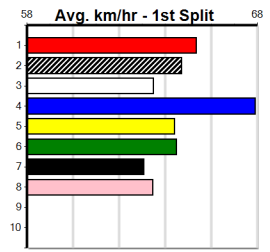

GRV VICBRED SERIES HT3

Distance: 460m, Race Type: Grade 5 Heat, Total Prizemoney: \$2,925
1st: \$1,950, 2nd: \$600, 3rd: \$300, 4th: \$75

Watchdog Tips:

Bet:

Table with columns: Form Box, Wgt, Dist, Track, Date, Time, BON, Margin, 1st/2nd (Time), PIR, Checked, Comment, WR, Split 1, S/P, Grade