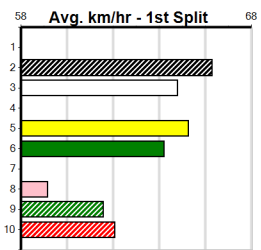

SPORTSBET GREEN TICKS

Distance: 400m, Race Type: Maiden, Total Prizemoney: $2,535
1st: $1,680, 2nd: $520, 3rd: $260, 4th: $75

Watchdog Tips: ☐ ☐ ☐ ☐ ☐ Bet:

1

RAPHAEL ZEAL [M]
BK Dog Jun-22 Sire: SUPERIOR PANAMA Dam: ZEAL SENSATION
Owner(s): Real zeal (SYN), M Tabb, J Whittle, S Tabb, W Whittle, M Brown
Winning Distances: < 300m (0) 300 - 399m (0) 400 - 499m (0) 500 - 599m (0) 600 - 699m (0) > 700m (0)
Winning Weights:
5th (8) 30.5 390 BAL R3 10-Jul-24 23.49 21.82 17.00 DAYS OF ROSES (22.34) S/54 . . . . . 9.07 $6.30 M

Trainer: Stephen Tabb (Lara)

Bx	1st	2nd	3rd	4th	5th	6th	7th	8th
1								
2								
3								
4								
5								
6								
7								
8					1			

Prize Best $0.00 FSH
Starts 1-0-0-0
Trk/Dts 0-0-0-0
APM 0

Last 3 wins NOT included above

2

PAW ALEXIS (NSW)[M]
BEBD Bitch Jul-22 Sire: AUSSIE INFRARED Dam: DYNA PATTY
Owner(s): B Wheeler
Winning Distances: < 300m (0) 300 - 399m (0) 400 - 499m (0) 500 - 599m (0) 600 - 699m (0) > 700m (0)
Winning Weights:
4th (1) 29.6 400 GEL R3 03-May-24 23.01 22.45 4.50L MARAIS BALE (22.70) M/54 . . . . . 8.75 $3.30 MH
2nd (1) 29.6 450 WBL R1 09-May-24 25.96 25.27 0.50L OLLIE DEEDS (25.94) M/223 . . . . . 6.65 $1.90 M

Trainer: Mark Delbridge (Balliang)

Bx	1st	2nd	3rd	4th	5th	6th	7th	8th
1		1		1				
2								
3								
4								
5								
6								
7								
8								

Prize Best $595.00 FSH
Starts 2-0-1-0
Trk/Dts 0-0-0-0
APM 357

Last 3 wins NOT included above

3

DAINTREE SHADY [M]
BK Dog Oct-22 Sire: FERAL FRANKY Dam: WHISTLING BULLET
Owner(s): LUCKY ELEVEN (SYN), K Joske, G Joske
Winning Distances: < 300m (0) 300 - 399m (0) 400 - 499m (0) 500 - 599m (0) 600 - 699m (0) > 700m (0)
Winning Weights:
2nd (7) 33.4 400 WGL R2 09-Jul-24 23.23 22.52 0.25L DEAL CLOSER (23.22) M/34 . . . . . 8.56 $20.80 M

Trainer: Ben Joske (Yinnar South)

Bx	1st	2nd	3rd	4th	5th	6th	7th	8th
1								
2								
3								
4								
5								
6								
7		1						
8								

Prize Best $520.00 NBT
Starts 1-0-1-0
Trk/Dts 1-0-1-0
APM 520

Last 3 wins NOT included above

4

OUR ELLIE [M]
BD Bitch Sep-22 Sire: FERAL FRANKY Dam: BACK TO BOSS
Owner(s): R Aitken
Winning Distances: < 300m (0) 300 - 399m (0) 400 - 499m (0) 500 - 599m (0) 600 - 699m (0) > 700m (0)
Winning Weights:
. . . . .

Trainer: Suzanne Reaper (Tynong)

Bx	1st	2nd	3rd	4th	5th	6th	7th	8th
1								
2								
3								
4								
5								
6								
7								
8								

Prize Best $0 FSH
Starts 0-0-0-0
Trk/Dts 0-0-0-0
APM 0

Last 3 wins NOT included above

5

DAINTREE PEGGY [M]
BD Bitch Dec-22 Sire: TOMMY SHELBY Dam: PERSIAN GODDESS
Owner(s): LUCKY ELEVEN (SYN), K Joske, G Joske
Winning Distances: < 300m (0) 300 - 399m (0) 400 - 499m (0) 500 - 599m (0) 600 - 699m (0) > 700m (0)
Winning Weights:
2nd (3) 25.8 350 TRA R3 05-Jul-24 20.12 19.49 1.5L OUR IVIE ROSE (20.03) M/22 . . . . . 6.77 $4.50 M
3rd (3) 25.9 400 WGL R1 09-Jul-24 23.62 22.52 7.00L BARRETOS (23.17) Q/23 . . . . . 8.53 $4.10 M

Trainer: Gary Joske (Yinnar)
ENG TRA 2024-07-12

Bx	1st	2nd	3rd	4th	5th	6th	7th	8th
1								
2								
3		1	1					
4								
5								
6								
7								
8								

Prize Best $780.00 NBT
Starts 2-0-1-1
Trk/Dts 1-0-0-1
APM 780

Last 3 wins NOT included above