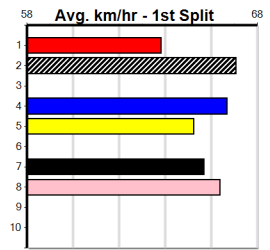

BARN BAR FUNCTION ROOM

Distance: 460m, Race Type: Mixed 3/4, Total Prizemoney: $3,360
1st: $2,250, 2nd: $690, 3rd: $345, 4th: $75

Watchdog Tips:

Bet:

Table with columns: Form Box, Wgt, Dist, Track, Date, Time, BON, Margin, 1st/2nd (Time), PIR, Checked, Comment, W/R, Split 1, S/P, Grade

LETHAL SNIPER [4]
WF Dog Oct-21 Sire: HOOKED ON SCOTCH Dam: GWYDION
Owner(s): S White
Trainer: Kerrie White (Buln Buln East)
Winning Distances: < 300m (0) 300 - 399m (0) 400 - 499m (6) 500 - 599m (1) 600 - 699m (0) > 700m (0)
Winning Weights: 30.9(1) 31.2(1) 31.3(1) 31.5(2) 31.6(1) 31.9(1)
Race results table with columns: Rank, Dog, Wgt, Dist, Track, Date, Time, Margin, 1st/2nd, PIR, Checked, Comment, W/R, Split 1, S/P, Grade, Prize, Best Starts, Trk/Dts, APM

ELITE ALEX [4]
BK Dog Mar-21 Sire: FERNANDO BALE Dam: SUFFRAGETTE
Owner(s): J Timperley
Trainer: Mark Delbridge (Balliang)
Winning Distances: < 300m (0) 300 - 399m (0) 400 - 499m (5) 500 - 599m (18) 600 - 699m (0) > 700m (0)
Winning Weights: 32.8(1) 32.9(3) 33.0(3) 33.1(2) 33.2(4) 33.3(3) 33.4(4) 33.5(2) 33.7(1)
Race results table with columns: Rank, Dog, Wgt, Dist, Track, Date, Time, Margin, 1st/2nd, PIR, Checked, Comment, W/R, Split 1, S/P, Grade, Prize, Best Starts, Trk/Dts, APM

*** VACANT BOX ***
Sire: Dam:
Owner(s):
Trainer:
Winning Distances: < 300m (0) 300 - 399m (0) 400 - 499m (0) 500 - 599m (0) 600 - 699m (0) > 700m (0)
Winning Weights:

LADY REPLICAS (NSW)[4]
RF Bitch Oct-21 Sire: SENNACHIE Dam: GABBY KEEPING
Owner(s): G Black
Trainer: Mark Delbridge (Balliang)
Winning Distances: < 300m (0) 300 - 399m (1) 400 - 499m (4) 500 - 599m (1) 600 - 699m (0) > 700m (0)
Winning Weights: 26.9(1) 27.0(1) 27.1(1) 27.2(1) 27.3(1) 27.4(1)
Race results table with columns: Rank, Dog, Wgt, Dist, Track, Date, Time, Margin, 1st/2nd, PIR, Checked, Comment, W/R, Split 1, S/P, Grade, Prize, Best Starts, Trk/Dts, APM

AFTER THE SIREN [4]
WBE Dog May-22 Sire: FERNANDO BALE Dam: ZIPPING TIFFANY
Owner(s): THE SIP (SYN), J Harradine, T Redmond, W Vassallo
Trainer: Karen Pitt (Pearcedale)
Winning Distances: < 300m (0) 300 - 399m (0) 400 - 499m (4) 500 - 599m (0) 600 - 699m (0) > 700m (0)
Winning Weights: 34.3(1) 34.8(1) 34.9(1) 35.0(1)
Race results table with columns: Rank, Dog, Wgt, Dist, Track, Date, Time, Margin, 1st/2nd, PIR, Checked, Comment, W/R, Split 1, S/P, Grade, Prize, Best Starts, Trk/Dts, APM