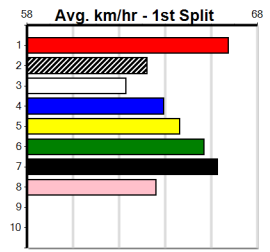

GRV VICBRED SERIES HT2

Distance: 460m, Race Type: Grade 5 Heat, Total Prizemoney: $2,925
1st: $1,950, 2nd: $600, 3rd: $300, 4th: $75

Watchdog Tips:

Bet:

Form Box Wgt Dist Track Date Time BON Margin 1st/2nd (Time) PIR Checked Comment WR Split 1 S/P Grade

LIGHTNING JEWEL [5]
BK Bitch Dec-21 Sire: FERNANDO BALE Dam: ELUSIVE JEWEL
Owner(s): N Beltran
Trainer: Max Cameron (Cranbourne)
ENG GEL 2024-07-12

Box History
Bx 1st 2nd 3rd 4th 5th 6th 7th 8th
Prize Best Starts Trk/Dts APM

ALWAYS A THRILL [5]
BK Dog Aug-20 Sire: AUSSIE INFRARED Dam: OKAWA IN BLACK
Owner(s): OKAWAPARK (SYN), C Tilley, K Markham
Trainer: Christopher Tilley (Sale)

Box History
Bx 1st 2nd 3rd 4th 5th 6th 7th 8th
Prize Best Starts Trk/Dts APM

BOOT A DREAM [5]
BD Dog Feb-21 Sire: MY REDEEMER Dam: LITTLE SAMARA
Owner(s): A Gringhuis
Trainer: Arend Gringhuis (Ripplebrook)

Box History
Bx 1st 2nd 3rd 4th 5th 6th 7th 8th
Prize Best Starts Trk/Dts APM

ASTON CORLEONE [5]
BK Dog Aug-22 Sire: ASTON DEE BEE Dam: ASTON LIGHTS
Owner(s): R Borda
Trainer: Graeme Jose (Catani)
ENG BEN 2024-07-12

Box History
Bx 1st 2nd 3rd 4th 5th 6th 7th 8th
Prize Best Starts Trk/Dts APM

TAHONTA [5]
BK Dog May-22 Sire: KURO KISMET Dam: DANI THRILLS
Owner(s): M Clark
Trainer: Matthew Clark (Briagolong)

Box History
Bx 1st 2nd 3rd 4th 5th 6th 7th 8th
Prize Best Starts Trk/Dts APM

1

2

3

4

5