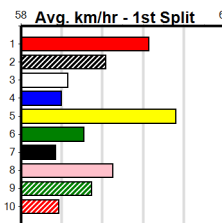

Suggested Quaddie:

1st Leg: 4,7,8 2nd Leg: 2,4,5

3rd Leg: 3 4th Leg: 5

Cost: \$50 for 555.56%

Download Now

Mobile Form Guide

Average Winning Time:

Distance	Grade	Avg. Time
425m	Grade 5 T3	24.32
425m	Tier 3 - Grade 6	24.33
425m	Tier 3 - Grade 7	24.35
425m	Tier 3 - Maiden	24.46
500m	Grade 5 T3	28.51
500m	Tier 3 - Restricted Win	28.56

Track Record:

Distance	Time	Greyhound	Date Set
425m	23.281	TYPHOON SAMMY	09-Oct-21
500m	27.518	MIDNIGHT RIDE	27-Feb-15
660m	37.358	NO DONUTS (late POWDERED DONUT)	27-Mar-16

Bendigo

BENDIGO ADVERTISER

Distance: 425m, Race Type: Tier 3 - Maiden, Total Prizemoney: \$1,530
 1st: \$1,000, 2nd: \$320, 3rd: \$160, 4th: \$50