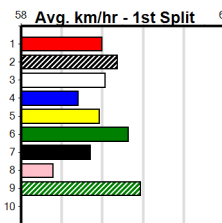

AVARD CIVIL (1-2 WINS)

Distance: 500m, Race Type: Tier 3 - Restricted Win, Total Prizemoney: $1,740

1st: $1,150, 2nd: $360, 3rd: $180, 4th: $50

EDINBURGH BALE (3) has been racing well in stronger company of late and he has the pace to lead throughout. TUDOR PEAK (2) is two of two here and he can show early speed in his races. URANO BALE (4) is a more than capable type

Watchdog Tips: 3 2 4 6 **Bet:** Box Quinella 2,3,4 ($10 for 333.33%)