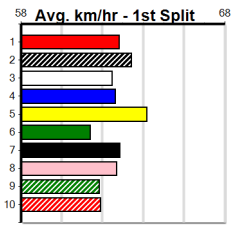

PETER BROWN CUSTOM HOMES

Distance: 425m, Race Type: Grade 5 T3, Total Prizemoney: $1,530
1st: $1,000, 2nd: $320, 3rd: $160, 4th: $50

6

5:14PM
(VIC time)

DIVA DAVINA (5) has been racing well in stronger company of late and she can light them up soon after box rise. CALL ME JOHN (4) has been placed in nine of 17 here and he can show early speed at times. HALEIGH VELLA (2) won't be too far away

Watchdog Tips: **5** **4** **2** **3** **Bet:** **Box Quinella 2,4,5 ($10 for 333.33%)**