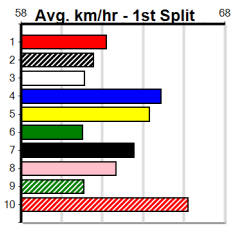

Bendigo

10

6:39PM

(VIC time)

SHIMA SHINE AT STUD

Distance: 425m, Race Type: Tier 3 - Grade 7, Total Prizemoney: \$1,530
1st: \$1,000, 2nd: \$320, 3rd: \$160, 4th: \$50

Watchdog Tips:

4