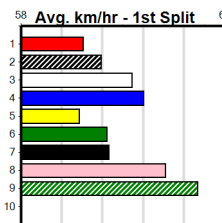

HANRAHAN PLUMBING

Distance: 500m, Race Type: Grade 5 T3, Total Prizemoney: $1,740
1st: $1,150, 2nd: $360, 3rd: $180, 4th: $50

7

5:37PM
(VIC time)

BUN WILDFIRE (3) has had little luck in stronger company of late and she can make amends this time around. AIRTIME INFRARED (8) has a good record here and she can turn up the pressure mid race. TANTANGARA GIRL (4) will be strong in the run home

Watchdog Tips: **3** **8** **4** **5** **Bet:** **Win 3**