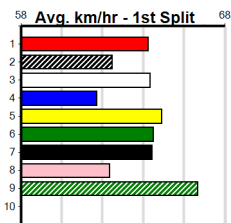

Bendigo

GRAY'S BENDIGO

Distance: 500m, Race Type: Grade 5 T3, Total Prizemoney: \$1,740
1st: \$1,150, 2nd: \$360, 3rd: \$180, 4th: \$50

8

5:56PM

(VIC time)

DEMONESS (5) owns a handy 28.33 PB here and she should be able to burn them off soon after box rise. CRUSOE MAGIC (7) is racing with confidence and he may appreciate the rise in distance. JUNKYARD PRINCE (8) is never far away here.