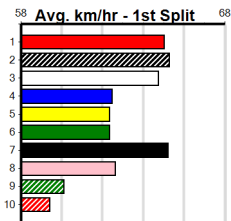

Watchdog Tips:

5

8

3

4

Bet:

Win 5

Main table containing race details for horses 1 through 9, including names, trainers, times, odds, and winning boxes.

SPORTSBET GO THE BLUE DOG

Distance: 425m, Race Type: Grade 5 T3, Total Prizemoney: \$1,530
1st: \$1,000, 2nd: \$320, 3rd: \$160, 4th: \$50

Watchdog Tips: **7** **8** **6** **2** **Bet:** **Box Quinella 6,7,8 (\$10 for 333.33%)**