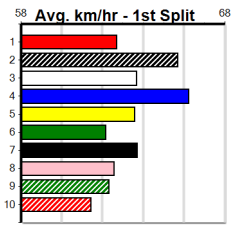

AG TYRES & WHEELS

Distance: 425m, Race Type: Grade 5 T3, Total Prizemoney: $1,530
1st: $1,000, 2nd: $320, 3rd: $160, 4th: $50

5
4:54PM
(VIC time)

MORAINÉ BELLA (8) is armed with slick early speed and she has a good record from wide draws.
TROJAN PACKAGE (7) was far from disgraced at Ballarat and she just needs a little room early on.
DEMON KYSAIAH (4) has claims

Watchdog Tips: **8** **7** **4** **3** **Bet:** **Box Quinella 4,7,8 ($10 for 333.33%)**