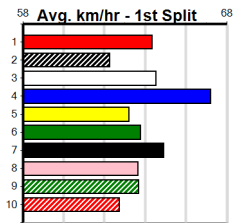

MADE SOLUTIONS ELECTRICAL AND DAT

Distance: 425m, Race Type: Grade 5 T3, Total Prizemoney: $1,530
1st: $1,000, 2nd: $320, 3rd: $160, 4th: $50

ASTON HEIR (5) will find this a lot easier than his most recent racing and he can assume control soon after box rise. BRANDENBURG (8) is ideally drawn out wide and he can burn in the middle stages. PEACHES (3) is racing with confidence

Watchdog Tips:

5

8

3

4

Bet:

Win 5

Main table containing race details for horses 1 through 9, including names, trainers, times, odds, and winning boxes.