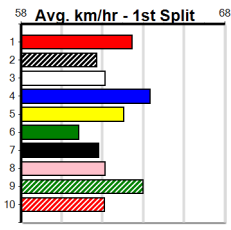

Bendigo

MANNINGS GREYHOUND COMPLEX

Distance: 425m, Race Type: Tier 3 - Grade 7, Total Prizemoney: $1,530
1st: $1,000, 2nd: $320, 3rd: $160, 4th: $50

3

4:12PM

(VIC time)

JOHNNIE BLUE (1) showed improvement at Healesville tomorrow and he is drawn to make every post a winner. KRAKEN HUGGIE (3) owns a solid 24.29 PB here and he just needs a little luck early on. WARDAN JILUNGIN (4) can run a cheeky race

Watchdog Tips:

1

3

4

5

Bet:

Box Quinella 1,3,4,5 ($10 for 166.67%)