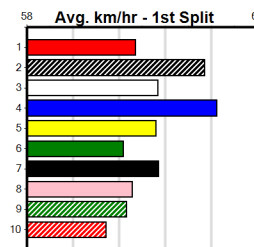

AG TYRES & WHEELS

Distance: 425m, Race Type: Grade 5 T3, Total Prizemoney: $1,530
1st: $1,000, 2nd: $320, 3rd: $160, 4th: $50

MORAINÉ BELLA (8) is armed with slick early speed and she has a good record from wide draws.
TROJAN PACKAGE (7) was far from disgraced at Ballarat and she just needs a little room early on.
DEMON KYSAIAH (4) has claims

Watchdog Tips: **8** **7** **4** **3** **Bet:** **Box Quinella 4,7,8 ($10 for 333.33%)**

Form	Box	Wgt	Dist	Track	Date	Time	BON	Margin	1st/2nd (Time)	PIR	Checked	Comment	WR	Split 1	S/P	Grade

1

KHAN CRAIG [5] **$7.50**

DKBD Dog Feb-22 Sire: FERNANDO BALE Dam: GOLDEN SHIRAZ

Owner(s): Z Khan Trainer: Nathan Mckay (Toolleen)

Winning Distances: < 300m (0) 300 - 399m (1) 400 - 499m (2) 500 - 599m (0) 600 - 699m (0) > 700m (0)

Winning Weights: 27.4(1) 27.6(1) 27.8(1)

4th (6)	27.8	350	HVL	R5	03-May-24	20.05	19.59	6.50L	HOT SUMMER SKY (19.61)	M/1	.	.	.	6.62	$4.20	T3-7
1st (3)	27.8	425	BEN	R4	11-May-24	24.51	24.05	0.50L	INNER SPIRIT (24.54)	M/111	.	.	.	6.64	$1.70	7
1st (6)	27.6	400	MTG	R11	16-May-24	23.41	22.84	2.00L	MYOLA DUSK (23.55)	.	.	.	.	10.94	$1.65	RW
4th (8)	28.3	425	BEN	R5	22-May-24	24.58	24.25	3.75L	PENNY BLUE DEMON (24.32)	M/445	.	SW	.	6.66	$5.80	5
7th (4)	28.3	390	BAL	R3	27-May-24	23.20	22.20	12.00	ZIPPY WIESMAN (22.42)	Q/56	.	.	.	8.90	$12.80	5
5th (2)	28.3	460	GEL	R8	04-Jun-24	27.03	26.09	14.00	TINKER CONALL (26.09)	M/465	.	.	W	6.77	$35.70	5
8th (5)	28.5	450	SHP	R8	13-Jun-24	26.37	25.54	12.00	TREND SETTER (25.54)	M/578	.	.	.	6.90	$29.90	T3-5
8th (7)	27.8	300	HVL	R4	05-Jul-24	17.73	16.98	11.00	INSENSITIVE (16.98)	M/8	.	.	.	4.11	$42.20	T3-5

Last 3 wins NOT included above

1st (4)	27.4	390	SHP	R2	08-Feb-24	22.33	22.17	2.75L	SONIC PAWS (22.52)	Q/11	.	.	.	8.47	$2.60	M

Box History

Bx	1st	2nd	3rd	4th	5th	6th	7th	8th
1								
2			1		1			1
3	1							
4	1	1						1
5			1	1				1
6	1			1		1		
7		1				1		1
8		1		1				2

Prize Best Starts Trk/Dts APM

$4470.00
24.51(3)-11/5/24
21-3-3-2
10-1-3-1
2310

2

GAS MAN [5] **$6.00**

BK Dog Jan-21 Sire: FABREGAS Dam: PROVEN SCARY

Owner(s): M Roberts Trainer: Mark Roberts (Terang)

Winning Distances: < 300m (0) 300 - 399m (5) 400 - 499m (3) 500 - 599m (0) 600 - 699m (0) > 700m (0)

Winning Weights: 32.8(1) 32.9(2) 33.0(1) 33.1(2) 33.4(2)

5th (6)	32.9	450	BAL	R5	02-May-24	25.86	25.09	5.50L	ASPERITAS (25.50)	M/647	.	.	.	6.68	$42.70	5
4th (2)	32.6	390	WBL	R10	09-May-24	22.43	21.77	2.00L	BOBBY (22.29)	Q/43	.	.	.	8.76	$23.00	X45
8th (6)	32.9	390	WBL	R9	16-May-24	22.87	21.89	14.00	SAVANNAH RIOT (21.91)	M/76	.	.	.	8.91	$33.80	X45
6th (7)	32.9	390	WBL	R9	23-May-24	22.47	22.06	3.25L	KEY TO SUCCESS (22.26)	M/36	.	.	.	8.75	$13.90	5
7th (6)	32.8	410	HOR	R6	04-Jun-24	24.15	22.97	12.00	ZIPPING OLAF (23.33)	M/66	.	.	.	10.75	$13.40	5
5th (8)	32.7	410	HOR	R11	11-Jun-24	24.17	23.42	11.00	MORAINÉ ARNIE (23.42)	M/55	.	.	.	10.62	$50.70	5
4th (5)	33.2	425	BEN	R5	26-Jun-24	24.43	23.91	5.50L	MR. STIRLING (24.07)	M/323	.	.	.	6.69	$5.00	T3-5
2nd (8)	32.8	410	HOR	R6	13-Jul-24	23.84	23.35	0.75L	KENSINGTON FLYER (23.80)	M/12	.	.	.	10.51	$6.10	T3-5

Last 3 wins NOT included above

1st (7)	33.0	400	GEL	R5	20-Feb-24	22.98	22.58	1.5L	CRACKERJACK BERN	M/12	.	.	.	8.51	$6.10	T3-5
1st (8)	32.9	390	BAL	R3	26-Feb-24	22.61	22.16	0.25L	ARGYLE EMMA (22.62)	Q/43	.	.	.	8.64	$2.90	T3-5
1st (7)	33.1	390	WBL	R3	25-Apr-24	22.39	22.14	0.10L	WILDER (22.40)	M/32	.	.	SW	8.72	$15.70	5

Box History

Bx	1st	2nd	3rd	4th	5th	6th	7th	8th
1			1	1		2	1	1
2	1	3	1	2	1			
3	1	2	2	1	1			1
4	2	3	1	1				1
5	2	1	1		1			1
6	1			2	2	1	2	1
7	3	2	2		2	1		
8	2	3			1			1

Prize Best Starts Trk/Dts APM

$22575.00
24.36(7)-22/11/23
64-8-14-10
2-1-0-0
4913