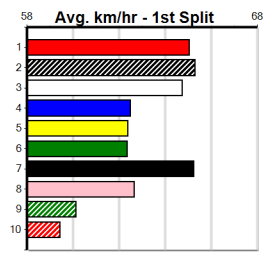

Bendigo
12
7:22PM
(VIC time)

SPORTSBET GO THE BLUE DOG

Distance: 425m, Race Type: Grade 5 T3, Total Prizemoney: $1,530
1st: $1,000, 2nd: $320, 3rd: $160, 4th: $50

SMALL Demeanour (7) can be hard to follow but he owns a handy 24.19 PB here and he looks very well graded in this event. MORaine MIA (8) has good early burn and she can stay wide in her races. CLASSY SHIFTER (6) is more than capable

Watchdog Tips: **7** **8** **6** **2** **Bet:** Box Quinella 6,7,8 ($10 for 333.33%)

1

FOXZAMI FOUR (NSW)[5] **Hit or miss early, can push wide, risky** **$10.00**
BK Dog Oct-21 Sire: FLYING RICCIARDO Dam: CHEVY LADY Trainer: Robert Hayes (Toolleen)
Owner(s): K Catford
Winning Distances: < 300m (0) 300 - 399m (0) 400 - 499m (3) 500 - 599m (0) 600 - 699m (0) > 700m (0)
Winning Weights: 34.1(1) 34.2(1) 34.6(1)

Rank	Sex	Age	Wgt	Dist	Track	Date	Time	BOB	Margin	1st/2nd (Time)	PIR	Checked	Comment	WR	Split 1	S/P	Grade		
6th	(7)		34.5	400	MAT	R9	11-Apr-24	23.32	22.32	11.00 TAP THE KEG (22.58)	36	36			5.37	$26.00	5F		
5th	(3)		34.4	400	MAT	R9	15-Apr-24	22.94	22.44	7.00L TAKE ON WILL (22.44)	224	224			5.37	$18.00	5		
6th	(3)		34.1	400	MTG	R12	16-May-24	23.97	22.84	13.00 STARLIGHT JEWEL (23.12)					11.14	$2.10	RW		
6th	(5)		34.1	390	SHP	R9	30-May-24	22.96	22.15	11.00 SELYNNA BLUE (22.24)			M/86			8.90	$17.80	5	
6th	(6)		34.1	400	GEL	R7	04-Jun-24	23.29	22.69	5.50L TINKER MIKE (22.92)			M/76				8.88	$8.60	5
7th	(2)		34.2	400	GEL	R5	18-Jun-24	23.81	22.63	12.00 SLEEK MONIQUE (22.99)			M/77				8.92	$5.80	5
8th	(4)		34.6	425	BEN	R11	26-Jun-24	25.15	23.91	13.00 SOLITARY FLAME (24.28)			M/768				6.97	$19.50	T3-5
3rd	(6)		33.8	425	BEN	R10	03-Jul-24	24.56	24.04	7.50L ZAPATRON (24.04)			M/233				6.82	$19.80	5

Last 3 wins NOT included above

1st	(3)		34.2	400	GAR	R1	05-Aug-23	23.13	22.91	5.50L SIAKAM (23.51)	11	11			11.24	$2.20	M
1st	(7)		34.1	400	GAR	R5	11-Aug-23	23.61	22.71	3.00L HARRY CONFETTI (23.82)	11	11			11.16	$12.00	5
1st	(1)		34.6	400	MAT	R9	25-Mar-24	22.63	22.27	1.75L DANCING DENNIS (22.76)	111	111			5.37	$3.20	5

Box History

Bx	1st	2nd	3rd	4th	5th	6th	7th	8th
1	1							
2		1						2
3	1				1	1		
4								1
5						2	1	
6			1	1	1			
7	1					2		
8				1				

Prize Best Starts Trk/Dts APM $5020.00 NBT 20-3-1-1 2-0-0-1 1916