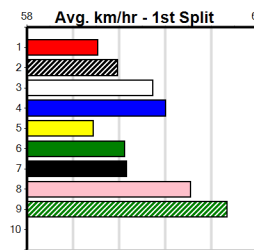

HANRAHAN PLUMBING

Distance: 500m, Race Type: Grade 5 T3, Total Prizemoney: $1,740
1st: $1,150, 2nd: $360, 3rd: $180, 4th: $50

BUN WILDFIRE (3) has had little luck in stronger company of late and she can make amends this time around. AIRTIME INFRARED (8) has a good record here and she can turn up the pressure mid race. TANTANGARA GIRL (4) will be strong in the run home

Watchdog Tips: 3 8 4 5 Bet: Win 3

DASHER BALE (NSW)[5] Lacking confidence, draw helps, can run a drum $7.00
Owner(s): L Harris
Sire: FERNANDO BALE Dam: IDRIA BALE
Trainer: Luke Harris (Devon Meadows)
Winning Distances: < 300m (0) 300 - 399m (1) 400 - 499m (3) 500 - 599m (0) 600 - 699m (0) > 700m (0)
Winning Weights: 32.8(1) 33.0(1) 33.2(2)

YEAH THE BOY (SA)[5] Lack of early speed is always a worry, place best $8.00
Owner(s): A Veijanovski
Sire: SHIMA SHINE Dam: RITZY CHICKI
Trainer: Scott Melville (Axedale)
Winning Distances: < 300m (0) 300 - 399m (1) 400 - 499m (5) 500 - 599m (1) 600 - 699m (0) > 700m (0)
Winning Weights: 34.8(2) 35.0(1) 35.3(1) 35.6(1) 35.7(1) 36.3(1)

BUN WILDFIRE [5] Drops in class, strong in the run home, go close $3.40
Owner(s): S Stefanos
Sire: DROOPYS SYDNEY Dam: GYPSY BUN
Trainer: Jordan Formosa (Heathcote)
Winning Distances: < 300m (0) 300 - 399m (0) 400 - 499m (3) 500 - 599m (0) 600 - 699m (0) > 700m (0)
Winning Weights: 29.2(1) 29.4(1) 29.5(1)

TANTANGARA GIRL [5] Handy effort three runs back, may be value $10.00
Owner(s): D Shovan
Sire: FERNANDO BALE Dam: CAPTAIN JACKIE
Trainer: David Shovan (Powlett Planes)
Winning Distances: < 300m (0) 300 - 399m (1) 400 - 499m (3) 500 - 599m (1) 600 - 699m (0) > 700m (0)
Winning Weights: 24.2(1) 24.3(1) 24.4(1) 24.6(1) 25.2(1)

WINCKIE BALE (NSW)[5] Tough draw but can show early pace, respect $5.00
Owner(s): L Harris
Sire: CHRISTO BALE Dam: DYNA ROMY
Trainer: Luke Harris (Devon Meadows)
Winning Distances: < 300m (0) 300 - 399m (1) 400 - 499m (2) 500 - 599m (0) 600 - 699m (0) > 700m (0)
Winning Weights: 28.8(1) 29.3(2)

1

2

3

4

5