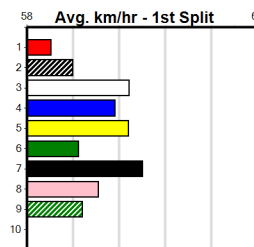

SPORTSBET NOBODY DOES IT EASIER

Distance: 425m, Race Type: Tier 3 - Maiden, Total Prizemoney: $1,530
1st: $1,000, 2nd: $320, 3rd: $160, 4th: $50

LORD APOLLON (7) has been placed in two of four to date and he can assume control soon after box rise. COCONUT FELIPE (4) resumes after nearly two years off the scene and he can run a cheeky race. COOL SPARKY (3) has solid claims

Watchdog Tips: 7 4 3 6 **Bet:** Win 7

1

MIDNIGHT RAP [M] **$12.00**

Well beaten to date, needs more time

BK Dog Feb-22 Sire: FLYING RICCIARDO Dam: SIN RAP BOOM Trainer: Kevin Ross (Mount Glasgow)

Owner(s): R Ross

Winning Distances: < 300m (0) 300 - 399m (0) 400 - 499m (0) 500 - 599m (0) 600 - 699m (0) > 700m (0)

Winning Weights:

Rank	Box	Wgt	Dist	Track	Date	Time	BOB	Margin	1st/2nd (Time)	PIR	Checked	Comment	WR	Split 1	S/P	Grade
6th	(3)	31.7	425	BEN	R2	12-Jan-24	24.88	23.52	18.00 MOCK FISH (23.69)	M/455				6.85	$72.70	M
7th	(6)	31.6	425	BEN	R2	17-Jan-24	25.52	24.19	9.50L BOLD BERT (24.86)	M/877				7.05	$5.20	M
4th	(3)	31.8	390	BAL	R3	10-Jul-24	23.34	21.82	15.00 DAYS OF ROSES (22.34)	M/45				9.00	$21.80	M

Last 3 wins NOT included above

Box History

Bx	1st	2nd	3rd	4th	5th	6th	7th	8th
1								
2								
3				1		1		
4								
5								
6								1
7								
8								

Prize Best: $75.00 NBT
Starts: 3-0-0-0
Trk/Dts: 2-0-0-0
APM: 75

2

POPPY ROSE [M] **$16.00**

Beaten in both runs, prefer to watch

BK Bitch Dec-21 Sire: FABREGAS Dam: ELSA ROSE Trainer: Julie Chilcott (Heathcote)

Owner(s): heathcote park red nine syn (SYN), J Chilcott, L Forde, W Owen, T Byrne

Winning Distances: < 300m (0) 300 - 399m (0) 400 - 499m (0) 500 - 599m (0) 600 - 699m (0) > 700m (0)

Winning Weights:

Rank	Box	Wgt	Dist	Track	Date	Time	BOB	Margin	1st/2nd (Time)	PIR	Checked	Comment	WR	Split 1	S/P	Grade
7th	(2)	25.3	390	SHP	R2	08-Jul-24	22.96	22.00	7.50L DEADLY FORCE (22.45)	S/87				8.92	$10.30	M
7th	(5)	25.4	425	BEN	R3	12-Jul-24	25.01	23.86	8.50L ALL JAZZ (24.42)	S/887		SW		7.00	$89.50	MH

Last 3 wins NOT included above

Box History

Bx	1st	2nd	3rd	4th	5th	6th	7th	8th
1								
2							1	
3								
4								
5						1		
6								
7								
8								

Prize Best: $0.00 NBT
Starts: 2-0-0-0
Trk/Dts: 1-0-0-0
APM: 0

3

COOL SPARKY [M] **$4.80**

No luck to date, clearly has some talent, threat

BK Dog Jun-22 Sire: FERAL FRANKY Dam: COOL LIMIT Trainer: Robert Douglas (Heathcote)

Owner(s): DOUGLAS ROMANO (SYN), R Douglas, F Romano

Winning Distances: < 300m (0) 300 - 399m (0) 400 - 499m (0) 500 - 599m (0) 600 - 699m (0) > 700m (0)

Winning Weights:

Rank	Box	Wgt	Dist	Track	Date	Time	BOB	Margin	1st/2nd (Time)	PIR	Checked	Comment	WR	Split 1	S/P	Grade
4th	(5)	33.1	425	BEN	R2	21-Jun-24	24.90	23.62	4.25L CORNHILL STORM (24.61)	M/484				6.74	$4.70	M
4th	(4)	32.9	425	BEN	R2	28-Jun-24	24.74	23.73	4.25L TEMPER TANTRUM (24.45)	Q/166				6.70	$7.50	M
5th	(4)	33.1	425	BEN	R1	05-Jul-24	24.61	23.75	6.00L TIMMA TURTLE TWO (24.19)	M/355				6.73	$4.00	M

Last 3 wins NOT included above

Box History

Bx	1st	2nd	3rd	4th	5th	6th	7th	8th
1								
2								
3								
4				1	1			
5				1				
6								
7								
8								

Prize Best: $150.00 NBT
Starts: 3-0-0-0
Trk/Dts: 3-0-0-0
APM: 150