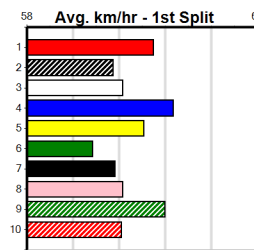

MANNINGS GREYHOUND COMPLEX

Distance: 425m, Race Type: Tier 3 - Grade 7, Total Prizemoney: $1,530
1st: $1,000, 2nd: $320, 3rd: $160, 4th: $50

JOHNNIE BLUE (1) showed improvement at Healesville tomorrow and he is drawn to make every post a winner. KRAKEN HUGGIE (3) owns a solid 24.29 PB here and he just needs a little luck early on. WARDAN JILUNGIN (4) can run a cheeky race

Watchdog Tips:	1	3	4	5	Bet:	Box Quinella 1,3,4,5 ($10 for 166.67%)

Form Box	Wgt	Dist	Track	Date	Time	BON	Margin	1st/2nd (Time)	PIR	Checked	Comment	WR	Split 1	S/P	Grade
1															
JOHNNIE BLUE [7] $3.40															
BEED Dog May-22 Sire: WHISKEY RIOT Dam: DEADLY BASILISA															
Owner(s): Reynolds Cram (SYN), C Reynolds, B Cram Trainer: Chris Reynolds (Little River)															
Winning Distances: < 300m (0) 300 - 399m (0) 400 - 499m (1) 500 - 599m (0) 600 - 699m (0) > 700m (0)															
Winning Weights: 28.6(1)															
7th (7)	28.8	425	BEN	R9	15-May-24	25.37	24.04	8.50L MICK'S DELIGHT (24.80)	M/167	.	.	.	6.77	$6.40	T3-7
8th (4)	28.8	450	WBL	R4	20-May-24	26.42	25.57	9.00L OLLIE DEEDS (25.81)	M/445	.	.	.	6.81	$37.20	7
6th (1)	29.2	460	WGL	R3	30-May-24	26.99	25.91	7.00L NEVER AROUND (26.50)	M/111	.	V5	.	6.60	$22.90	T3-7
6th (8)	28.5	425	BEN	R4	07-Jun-24	24.86	23.85	15.00 GO FOR GOLD (23.87)	S/876	.	.	.	6.70	$31.80	SH
4th (4)	28.7	460	GEL	R5	25-Jun-24	26.37	25.98	3.75L URANO BALE (26.12)	Q/222	.	.	.	6.70	$54.30	X67
4th (5)	28.4	400	GEL	R9	02-Jul-24	23.20	22.88	4.75L ABSOLUTELY FRANK (22.88)	M/44	.	.	.	8.82	$4.30	7
4th (2)	28.4	300	HVL	R3	05-Jul-24	17.28	16.98	2.50L LITTLE WHIP (17.12)	S/7	.	.	.	4.08	$6.50	T3-7
3rd (3)	28.6	350	HVL	R3	12-Jul-24	19.89	19.47	3.00L CAUSING RUBBLE (19.69)	M/3	.	.	.	6.71	$7.30	T3-RW
Last 3 wins NOT included above															
1st (7)	28.6	400	GEL	R1	25-Mar-24	23.35	22.68	0.50L SOHO BUSTLIN' BY (23.38)	Q/22	.	.	.	8.89	$5.20	M
Prize Best Starts Trk/Dts APM															

Form Box	Wgt	Dist	Track	Date	Time	BON	Margin	1st/2nd (Time)	PIR	Checked	Comment	WR	Split 1	S/P	Grade
2															
SEE SPARKS FLY [7] $16.00															
BK Bitch Jun-21 Sire: AEROPLANE ERIC Dam: CLASSY SPARKS															
Owner(s): B Seymour Trainer: Bernard Seymour (Woodvale)															
Winning Distances: < 300m (0) 300 - 399m (1) 400 - 499m (0) 500 - 599m (0) 600 - 699m (0) > 700m (0)															
Winning Weights: 28.2(1)															
8th (5)	28.6	425	BEN	R3	01-May-24	25.31	24.35	13.00 SHE IS SPOILT (24.41)	M/536	.	SW	.	6.88	$4.40	7
3rd (8)	28.1	425	BEN	R2	08-May-24	24.69	23.97	2.50L PERFECT ACE (24.53)	M/311	.	.	.	6.70	$23.90	T3-7
6th (6)	28.5	425	BEN	R9	15-May-24	25.32	24.04	8.00L MICK'S DELIGHT (24.80)	M/386	.	.	.	6.81	$11.00	T3-7
5th (5)	28.5	425	BEN	R3	29-May-24	24.65	24.04	5.50L URANA EXPRESS (24.28)	M/223	.	.	.	6.66	$26.40	T3-7
8th (4)	28.0	425	BEN	R2	05-Jun-24	25.28	24.06	16.00 PHIL'S NO ANGEL (24.17)	M/568	.	.	.	6.79	$60.90	7
6th (2)	27.9	425	BEN	R9	08-Jun-24	25.29	24.27	10.00 BUN WILDFIRE (24.61)	M/446	.	.	.	6.76	$20.80	7
8th (6)	27.8	425	BEN	R4	19-Jun-24	25.15	24.13	12.00 BLUE NITROGEN (24.33)	M/877	.	.	.	6.80	$28.30	T3-7
5th (8)	27.9	425	BEN	R3	26-Jun-24	24.74	23.91	12.00 KIA ORA MAGIC (23.91)	M/344	.	.	.	6.84	$36.30	T3-7
Last 3 wins NOT included above															
1st (1)	28.2	300	HVL	R1	28-Sep-23	17.27	16.85	1.00L SPIRIT OF PANAMA (17.33)	M/5	.	.	.	3.98	$3.90	T3-M
Prize Best Starts Trk/Dts APM