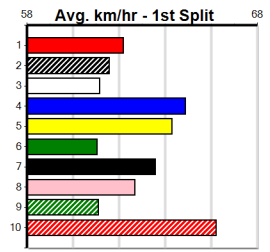

Bendigo
10
6:39PM
(VIC time)

SHIMA SHINE AT STUD

Distance: 425m, Race Type: Tier 3 - Grade 7, Total Prizemoney: $1,530
1st: $1,000, 2nd: $320, 3rd: $160, 4th: $50

KRAKEN COOL (4) continues to get better with every run and she should be off and gone through the bend. LADY AMRON (5) has been smartly placed in her past two and she will settle on the speed. ASTON BLEND (7) is showing some promise

Watchdog Tips: 4 5 7 6 **Bet:** Win 4

Form Box	Wgt	Dist	Track	Date	Time	BON	Margin	1st/2nd (Time)	PIR	Checked	Comment	WR	Split 1	S/P	Grade	
1	TUFF TOBY [7] $4.80															
	Solidly placed two runs back, put in exotics															
	BK Dog Jul-22 Sire: FERAL FRANKY Dam: MISS ROXY Trainer: Dallan Klemke (Lara)															
	Owner(s): P Arnott															
	Winning Distances: < 300m (0) 300 - 399m (0) 400 - 499m (1) 500 - 599m (0) 600 - 699m (0) > 700m (0)															
	Winning Weights: 36.5(1)															
	7th (3) 36.7 390 BAL R1 13-Mar-24 24.23 22.09 25.00 CAR WASH CHAOS (22.54) M/67 . . . SW . 8.90 $21.00 M															
	4th (1) 37.0 390 BAL R1 14-Apr-24 23.60 22.49 6.00L HERE HUGO (23.19) S/73 . . . . . 8.87 $7.50 M															
	6th (6) 37.0 390 BAL R1 22-Apr-24 23.31 22.24 8.50L MAJESTIC GEORGE (22.72) S/87 . . . . . 9.05 $13.10 T3-M															
	1st (4) 36.5 400 GEL R2 30-Apr-24 22.95 22.73 6.50L ASTON NAXXAR (23.40) M/11 . . . . . 8.59 $6.90 M															
4th (3) 36.9 390 BAL R10 16-Jun-24 23.25 22.46 2.75L SAM'S GIRL (23.07) M/45 . . . . . 8.80 $4.30 T3-7																
2nd (1) 36.8 400 GEL R9 22-Jun-24 23.03 22.83 1.25L ZIPPI MUSTANG (22.95) M/22 . . . . . 8.54 $2.70 7																
4th (6) 36.9 400 GEL R10 09-Jul-24 23.33 22.77 3.25L PAW MARVEL (23.11) M/13 . . . . . 8.59 $4.00 7																
Last 3 wins NOT included above																
<table border="1" style="width: 100%; border-collapse: collapse;"> <thead> <tr> <th>Bx</th> <th>1st</th> <th>2nd</th> <th>3rd</th> <th>4th</th> <th>5th</th> <th>6th</th> <th>7th</th> <th>8th</th> </tr> </thead> <tbody> <tr><td>1</td><td></td><td>1</td><td></td><td>1</td><td></td><td></td><td></td><td></td></tr> <tr><td>2</td><td></td><td></td><td></td><td></td><td></td><td></td><td></td><td></td></tr> <tr><td>3</td><td></td><td></td><td></td><td>1</td><td></td><td></td><td></td><td>1</td></tr> <tr><td>4</td><td>1</td><td></td><td></td><td></td><td></td><td></td><td></td><td></td></tr> <tr><td>5</td><td></td><td></td><td></td><td></td><td></td><td></td><td></td><td></td></tr> <tr><td>6</td><td></td><td></td><td></td><td>1</td><td></td><td>1</td><td></td><td></td></tr> <tr><td>7</td><td></td><td></td><td></td><td></td><td></td><td></td><td></td><td></td></tr> <tr><td>8</td><td></td><td></td><td></td><td></td><td></td><td></td><td></td><td></td></tr> </tbody> </table>																
<table border="1" style="width: 100%; border-collapse: collapse;"> <tr> <td>Prize Best</td> <td colspan="2"></td> <td colspan="2">$1495.00</td> <td colspan="2"></td> <td colspan="2"></td> </tr> <tr> <td>Starts</td> <td colspan="2"></td> <td colspan="2">FSH</td> <td colspan="2"></td> <td colspan="2"></td> </tr> <tr> <td>Trk/Dts</td> <td colspan="2"></td> <td colspan="2">7-1-1-0</td> <td colspan="2"></td> <td colspan="2"></td> </tr> <tr> <td>APM</td> <td colspan="2"></td> <td colspan="2">0-0-0-0</td> <td colspan="2"></td> <td colspan="2">1065</td> </tr> </table>																

2	TORNADO JACK [7] $12.00															
	Does not win enough races, prefer to watch															
	F Dog Dec-21 Sire: BUCKLE UP WES Dam: LANCOME LADY Trainer: Thomas Boehmke (Narewillock)															
	Owner(s): T Boehmke															
	Winning Distances: < 300m (0) 300 - 399m (0) 400 - 499m (1) 500 - 599m (0) 600 - 699m (0) > 700m (0)															
	Winning Weights: 28.5(1)															
	2nd (2) 28.4 425 BEN R2 08-May-24 24.57 23.97 0.75L PERFECT ACE (24.53) S/633 . . . . . 6.78 $27.80 T3-7															
	3rd (4) 29.4 425 BEN R9 15-May-24 24.92 24.04 1.75L MICK'S DELIGHT (24.80) M/543 . . . . . 6.86 $12.50 T3-7															
	2nd (1) 28.7 450 BAL R9 19-May-24 26.09 25.88 3.00L SILVER MACHINE (25.88) M/222 . . . . . 6.69 $6.90 T3-7															
	3rd (2) 29.2 425 BEN R3 29-May-24 24.48 24.04 3.00L URANA EXPRESS (24.28) S/554 . . . . . W 6.80 $10.80 T3-7															
6th (4) 29.4 450 BAL R5 02-Jun-24 26.29 25.44 9.00L CHELSEA DAGGER (25.67) S/878 . . . . . 6.85 $23.50 T3-RW																
4th (7) 29.4 425 BEN R10 08-Jun-24 24.62 24.27 2.00L MIAMI TICKET (24.48) S/754 . . . . . 6.87 $5.20 7																
6th (6) 29.2 500 BEN R7 19-Jun-24 29.11 28.21 9.50L HIBIKI BLUE (28.47) S/666 . . . . . 6.77 $33.10 T3-RW																
7th (3) 29.1 425 BEN R2 26-Jun-24 24.81 23.91 8.00L CRUSOE MAGIC (24.28) S/887 . . . . . W 6.94 $25.40 T3-7																
Last 3 wins NOT included above																
1st (6) 28.5 450 BAL R3 21-Mar-24 26.08 25.43 1.00L MISS BOOM (26.14) S/821 . . . . . SW . 7.12 $7.70 M																
<table border="1" style="width: 100%; border-collapse: collapse;"> <thead> <tr> <th>Bx</th> <th>1st</th> <th>2nd</th> <th>3rd</th> <th>4th</th> <th>5th</th> <th>6th</th> <th>7th</th> <th>8th</th> </tr> </thead> <tbody> <tr><td>1</td><td></td><td>1</td><td>1</td><td></td><td></td><td></td><td>3</td><td></td></tr> <tr><td>2</td><td></td><td>1</td><td>1</td><td></td><td>1</td><td>1</td><td>1</td><td>1</td></tr> <tr><td>3</td><td></td><td></td><td>1</td><td>1</td><td>1</td><td></td><td>1</td><td>1</td></tr> <tr><td>4</td><td></td><td></td><td></td><td>1</td><td>1</td><td>2</td><td></td><td></td></tr> <tr><td>5</td><td></td><td></td><td></td><td></td><td>1</td><td>2</td><td>1</td><td></td></tr> <tr><td>6</td><td>1</td><td></td><td></td><td></td><td>2</td><td>1</td><td>1</td><td></td></tr> <tr><td>7</td><td></td><td></td><td>1</td><td>1</td><td></td><td></td><td></td><td></td></tr> <tr><td>8</td><td></td><td>1</td><td></td><td></td><td></td><td>1</td><td></td><td></td></tr> </tbody> </table>																
<table border="1" style="width: 100%; border-collapse: collapse;"> <tr> <td>Prize Best</td> <td colspan="2"></td> <td colspan="2">$2910.00</td> <td colspan="2"></td> <td colspan="2"></td> </tr> <tr> <td>Starts</td> <td colspan="2"></td> <td colspan="2">NBT</td> <td colspan="2"></td> <td colspan="2"></td> </tr> <tr> <td>Trk/Dts</td> <td colspan="2"></td> <td colspan="2">31-1-3-5</td> <td colspan="2"></td> <td colspan="2"></td> </tr> <tr> <td>APM</td> <td colspan="2"></td> <td colspan="2">17-0-2-5</td> <td colspan="2"></td> <td colspan="2">1640</td> </tr> </table>