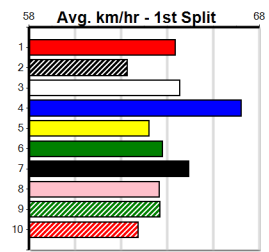

Bendigo
11
7:02PM
(VIC time)

MADE SOLUTIONS ELECTRICAL AND DATA

Distance: 425m, Race Type: Grade 5 T3, Total Prizemoney: $1,530
1st: $1,000, 2nd: $320, 3rd: $160, 4th: $50

ASTON HEIR (5) will find this a lot easier than his most recent racing and he can assume control soon after box rise. BRANDENBURG (8) is ideally drawn out wide and he can burn in the middle stages. PEACHES (3) is racing with confidence

Watchdog Tips: **5** **8** **3** **4** **Bet:** **Win 5**

1

ZAP [5] **Good record here but down on best form, place** **$4.60**
BD Dog Jan-20 Sire: ZAMBORA BROCKIE Dam: KUNG FU HUSTLE Trainer: Alfred DeBattista (Sedgwick)
Owner(s): A DeBattista
Winning Distances: < 300m (0) 300 - 399m (5) 400 - 499m (5) 500 - 599m (0) 600 - 699m (0) > 700m (0)
Winning Weights: 33.0(1) 34.1(1) 34.2(2) 34.3(1) 34.5(1) 34.8(1) 35.0(1) 35.6(1) 35.7(1)

Box	1st	2nd	3rd	4th	5th	6th	7th	8th
1	2	1			1	1	1	1
2	3	1		1	1			
3	1				2	2	1	1
4	1	1		2	1	1	1	1
5	1				1	1		3
6	1				2	1	1	2
7		3	2	2	1	5		
8	1	1	2					

Prize Best Starts Trk/Dts APM: $30030.00, 23.76(8)-22/7/22, 56-10-7-4, 14-4-0-2, 4888

2

SUNSHINE GOLD [5] **Poor strike rate here, out of his depth** **$10.00**
RBD Dog Feb-21 Sire: BERNARDO Dam: CRUISY'S ROSE Trainer: Douglas Sheridan (Talbot)
Owner(s): D Sheridan
Winning Distances: < 300m (0) 300 - 399m (3) 400 - 499m (2) 500 - 599m (0) 600 - 699m (0) > 700m (0)
Winning Weights: 29.9(2) 30.0(2) 30.1(1)

Box	1st	2nd	3rd	4th	5th	6th	7th	8th
1		1			1	2	2	
2			2	1			1	1
3	1			5	1	2	2	
4	1		2	1	1	1	1	1
5								1
6	1	1		2	1	1	1	1
7					1			
8	2	3	1	1				

Prize Best Starts Trk/Dts APM: $8255.00, 24.50(8)-22/11/23, 46-5-5-5, 18-1-3-3, 2595

3

PEACHES [5] **In form, can come out running, can threaten** **$4.20**
BK Bitch Jan-22 Sire: MEPUNGA BLAZER Dam: HELEN'S MATE Trainer: Dallen Klemke (Lara)
Owner(s): P Arnott
Winning Distances: < 300m (0) 300 - 399m (0) 400 - 499m (4) 500 - 599m (0) 600 - 699m (0) > 700m (0)
Winning Weights: 29.3(1) 30.1(1) 31.2(1) 31.5(1)

Box	1st	2nd	3rd	4th	5th	6th	7th	8th
1								
2	1					1		
3			3	1				
4	1			1		3		
5	1							
6							2	1
7								
8	1			1	1			

Prize Best Starts Trk/Dts APM: $7050.00, FSH, 18-4-3-2, 0-0-0-0, 4150

4

ALL DAMIRO (NSW)[5] **Never headed last time out, must keep safe** **$9.00**
BK Dog Jan-21 Sire: FERNANDO BALE Dam: MISS SPLENDAMIRO Trainer: Mark Roberts (Terang)
Owner(s): M Roberts
Winning Distances: < 300m (0) 300 - 399m (2) 400 - 499m (4) 500 - 599m (2) 600 - 699m (0) > 700m (0)
Winning Weights: 26.7(1) 26.8(2) 26.9(1) 27.0(1) 28.1(2) 28.6(1)

Box	1st	2nd	3rd	4th	5th	6th	7th	8th
1	1	2	1	2	2			
2	3	3	1	2	1	1	1	1
3			1				1	1
4	1		3	1	1	1	2	1
5		2		1				1
6	2	1		2	2			1
7			2	1	1	2	1	1
8	1	1		1		2	2	2

Prize Best Starts Trk/Dts APM: $13415.00, 24.39(2)-10/4/24, 63-8-9-8, 1-1-0-0, 5005

5

ASTON HEIR [5] **Drops in class, can cross and lead, go close** **$4.00**
BK Dog Mar-22 Sire: FERNANDO BALE Dam: ASTON PERIGNON Trainer: Emma Scott (Tatura)
Owner(s): R Borda
Winning Distances: < 300m (0) 300 - 399m (0) 400 - 499m (3) 500 - 599m (0) 600 - 699m (0) > 700m (0)
Winning Weights: 27.6(2) 28.0(1)

Box	1st	2nd	3rd	4th	5th	6th	7th	8th
1	1	2	1	2	2			
2					1		2	
3								
4	1			1				
5	1						1	1
6		1		1	1	1	1	1
7					1	1	1	1
8	1		1	2				

Prize Best Starts Trk/Dts APM: $7160.00, FSH, 22-3-3-1, 0-0-0-0, 2505