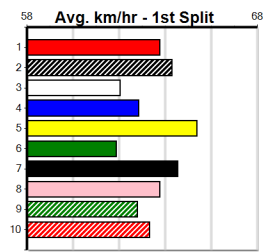

JARROD LARKIN CONCRETING

Distance: 425m, Race Type: Tier 3 - Grade 6, Total Prizemoney: $1,530
1st: $1,000, 2nd: $320, 3rd: $160, 4th: $50

CANYA ENHANCE (2) has regained some confidence in his past two and he is drawn to get the gun run. ALONZO THRILLS (1) can be hard to follow but she has a big engine, so she is a good anchor for top 3 in a SRM. NOTORIOUS BLAZE (8) can run a big race

Watchdog Tips: 2 1 8 7 Bet: Win 2

ALONZO THRILLS [6] BIKS Hard to follow but has the engine, main danger $7.50
Owner(s): A Hemingway
Winning Distances: < 300m (0) 300 - 399m (0) 400 - 499m (2) 500 - 599m (0) 600 - 699m (0) > 700m (0)
Box History table and Prize Best Starts Trk/Dts APM

CANYA ENHANCE (NSW)[6] Impressive in his past two, hard to hold out $3.40
Owner(s): M Roberts
Winning Distances: < 300m (0) 300 - 399m (1) 400 - 499m (1) 500 - 599m (0) 600 - 699m (0) > 700m (0)
Box History table and Prize Best Starts Trk/Dts APM

ALVIN DELIGHT [6] Hasn't won for some time now, outclassed $21.00
Owner(s): S Trim
Winning Distances: < 300m (0) 300 - 399m (0) 400 - 499m (2) 500 - 599m (0) 600 - 699m (0) > 700m (0)
Box History table and Prize Best Starts Trk/Dts APM

HARBOUR LIGHTS [6] Capable type but the draw is a worry, place claims $8.00
Owner(s): SEE THE DREAM (SYN), S Buccilli, B Buccilli
Winning Distances: < 300m (0) 300 - 399m (2) 400 - 499m (0) 500 - 599m (0) 600 - 699m (0) > 700m (0)
Box History table and Prize Best Starts Trk/Dts APM

SCOTT CRUSH [6] Needs to lead, suspect late, place claims best $4.00
Owner(s): SCOTT FORTITUDE (SYN), E Scott, L Scott
Winning Distances: < 300m (0) 300 - 399m (1) 400 - 499m (1) 500 - 599m (0) 600 - 699m (0) > 700m (0)
Box History table and Prize Best Starts Trk/Dts APM