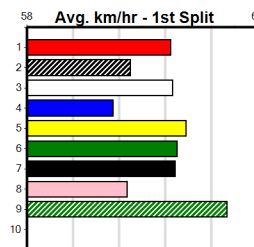

GRAY'S BENDIGO

Distance: 500m, Race Type: Grade 5 T3, Total Prizemoney: $1,740
1st: $1,150, 2nd: $360, 3rd: $180, 4th: $50

DEMONESS (5) owns a handy 28.33 PB here and she should be able to burn them off soon after box rise. CRUSOE MAGIC (7) is racing with confidence and he may appreciate the rise in distance. JUNKYARD PRINCE (8) is never far away here.

Watchdog Tips: 5 7 8 3 Bet: Win 5

ROXY SMIRNOFF [5] Honest type, scrapes the paint, place claims $10.00
Owner(s): D Knight
Winning Distances: < 300m (0) 300 - 399m (0) 400 - 499m (4) 500 - 599m (15) 600 - 699m (0) > 700m (0)
Trainer: Donna Knight (Talbot)

BURNING LIQUOR [5] Better suited to a shorter journey, next time $21.00
Owner(s): L Desmond
Winning Distances: < 300m (0) 300 - 399m (5) 400 - 499m (5) 500 - 599m (0) 600 - 699m (0) > 700m (0)
Trainer: Linda Desmond (Waubra)

BREAKDOWN [5] Better than form, can show early pace, respect $7.50
Owner(s): N Beltran
Winning Distances: < 300m (0) 300 - 399m (0) 400 - 499m (2) 500 - 599m (3) 600 - 699m (0) > 700m (0)
Trainer: Wayne Gray (Wendouree)

BAROOGA PETE [5] Returned to form last time, include in exotics $6.00
Owner(s): J Psaila
Winning Distances: < 300m (0) 300 - 399m (0) 400 - 499m (4) 500 - 599m (0) 600 - 699m (0) > 700m (0)
Trainer: Wayne Bocquet (Mullengandra)

DEMONESS [5] Has the speed to cross and lead, hard to reel in $3.40
Owner(s): N Johnston
Winning Distances: < 300m (0) 300 - 399m (1) 400 - 499m (2) 500 - 599m (2) 600 - 699m (0) > 700m (0)
Trainer: Nicole Johnston (Tooborac)

1

2

3

4

5