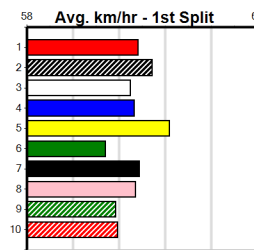

PETER BROWN CUSTOM HOMES

Distance: 425m, Race Type: Grade 5 T3, Total Prizemoney: $1,530
1st: $1,000, 2nd: $320, 3rd: $160, 4th: $50

DIVA DAVINA (5) has been racing well in stronger company of late and she can light them up soon after box rise. CALL ME JOHN (4) has been placed in nine of 17 here and he can show early speed at times. HALEIGH VELLA (2) won't be too far away

Watchdog Tips: 5 4 2 3 Bet: Box Quinella 2,4,5 ($10 for 333.33%)

ACE REDEEMER [5] Placed in only seven of 20 here, out of his depth $10.00
BK Bitch Aug-21 Sire: MY REDEEMER Dam: SCOTTISH PRIDE
Trainer: Jordan Formosa (Heathcote)
Winning Distances: < 300m (0) 300 - 399m (4) 400 - 499m (0) 500 - 599m (0) 600 - 699m (0) > 700m (0)
Winning Weights: 27.0(1) 27.8(1) 28.1(2)
5th (8) 28.1 390 SHP R10 09-May-24 22.86 22.22 9.00L KINGSVILLE COMET (22.23) S/87 . . . . . 9.05 $20.90 5
4th (2) 27.8 425 BEN R10 29-May-24 24.59 24.04 1.00L SMILING SPANIARD (24.53) M/344 . . . . . 6.72 $5.10 T3-5
5th (1) 27.8 425 BEN R6 08-Jun-24 24.84 24.27 8.50L GEORGE'S BEST (24.27) Q/125 . . . . . 6.68 $44.90 5
3rd (4) 28.0 425 BEN R7 12-Jun-24 24.56 23.95 2.75L LUCKY FERNANDO (24.38) M/443 . . . . . 6.72 $8.80 5
4th (1) 27.9 425 BEN R11 19-Jun-24 24.61 24.13 7.00L DEMONESS (24.13) M/454 . . . . . SW . 6.79 $7.60 T3-5
1st (3) 27.8 390 SHP R4 27-Jun-24 22.99 22.29 0.10L SKYE ROCKET (22.99) M/23 . . . . . 8.73 $25.70 5
2nd (8) 27.7 390 SHP R11 04-Jul-24 22.58 22.18 1.00L WE ARE SOUTH (22.52) M/22 . . . . . 8.61 $8.70 T3-5
8th (1) 27.7 390 SHP R3 08-Jul-24 22.96 22.00 4.00L LET'S EMBRACE (22.69) M/87 . . . . . 8.85 $37.00 5
Last 3 wins NOT included above
1st (5) 27.0 385 SHP R2 25-May-23 22.37 22.02 1.75L MARKET MAGIC (22.48) M/33 . . . . . 8.51 $2.50 M
1st (1) 28.1 385 SHP R10 17-Aug-23 22.21 22.02 1.5L MYSTICAL SKYE (22.31) Q/11 . . . . . SW . 8.34 $3.40 T3-7
1st (8) 28.1 390 SHP R9 25-Apr-24 22.65 22.31 1.00L RUNNING RIVER (22.71) S/43 . . . . . 8.80 $4.40 6G

HALEIGH VELLA [5] Good record here, has early speed, threat $6.00
BK Bitch Nov-21 Sire: SHIMA SHINE Dam: IT'S A DIVA
Trainer: Peter Bartlett (Bamawm)
Winning Distances: < 300m (0) 300 - 399m (5) 400 - 499m (5) 500 - 599m (0) 600 - 699m (0) > 700m (0)
Winning Weights: 28.0(1) 28.6(1) 29.3(1) 29.4(1) 29.5(2) 29.7(3) 29.8(1)
1st (4) 29.5 425 BEN R10 15-May-24 24.04 24.04 0.10L ZAPATRON (24.05) Q/111 . . . . . 6.53 $3.80 T3-5
1st (6) 29.7 390 SHP R12 20-May-24 22.26 22.02 0.25L FRANK GRIMES (22.28) M/22 . . . . . 8.58 $8.50 5
4th (3) 29.8 390 SHP R7 27-May-24 22.47 21.84 9.00L AUGUSTUS FINCH (21.84) M/55 . . . . . W 8.87 $32.30 X45
7th (1) 29.7 390 SHP R12 03-Jun-24 22.49 21.80 10.00 SHORT AND STUMPY (21.80) M/56 . . . . . 8.60 $54.70 X45
7th (7) 29.7 390 SHP R5 17-Jun-24 22.80 21.85 8.00L FOUND A SPOT (22.27) M/78 . . . . . 8.83 $3.80 5
8th (1) 29.7 390 SHP R9 24-Jun-24 22.84 21.92 12.00 BLACK SAINT (22.05) M/78 . . . . . 9.08 $8.40 5
8th (5) 29.9 390 SHP R11 06-Jul-24 22.86 22.22 7.50L SIMPLY AWESOME (22.37) M/78 . . . . . 8.90 $14.20 X45
3rd (6) 29.9 390 SHP R11 11-Jul-24 22.55 22.09 7.00L ORIENTAL OPHELIA (22.09) M/34 . . . . . 8.90 $7.60 T3-5
Last 3 wins NOT included above
1st (2) 29.7 425 BEN R5 03-Feb-24 24.30 23.98 2.75L SIMPLY AWESOME (24.49) M/322 . . . . . 6.79 $1.80 5
1st (2) 29.7 425 BEN R7 28-Feb-24 24.18 24.18 8.00L SIALA GIBLET (24.72) M/111 . . . . . 6.59 $3.10 T3-5
1st (7) 29.5 410 HOR R3 27-Mar-24 23.71 22.70 1.25L FOUND A SPOT (23.80) M/45 . . . . . 10.53 $7.70 5