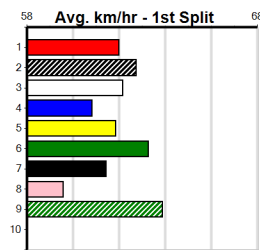

AVARD CIVIL (1-2 WINS)

Distance: 500m, Race Type: Tier 3 - Restricted Win, Total Prizemoney: $1,740
1st: $1,150, 2nd: $360, 3rd: $180, 4th: $50

EDINBURGH BALE (3) has been racing well in stronger company of late and he has the pace to lead throughout. TUDOR PEAK (2) is two of two here and he can show early speed in his races.
URANO BALE (4) is a more than capable type

Watchdog Tips: **3** **2** **4** **6** **Bet:** Box Quinella 2,3,4 ($10 for 333.33%)

1

ARGYLE PANDORA [7] Blks **Steady maiden winner, likely to need it easier** **$12.00**

F Bitch **Feb-22** **Sire: FERNANDO BALE** **Dam: GOLDEN SHIRAZ** **Trainer: Raymond Morgan (Argyle)**

Owner(s): R Morgan

Winning Distances: < 300m (0) 300 - 399m (0) 400 - 499m (1) 500 - 599m (0) 600 - 699m (0) > 700m (0)

Winning Weights: 26.3(1)

Run	Pos	Wgt	Sex	Age	Date	Time	Margin	1st/2nd (Time)	PIR	Checked	Comment	WR	Split 1	S/P	Grade	
5th	(4)	25.9	425	BEN	R3	01-Mar-24	25.37	23.62	19.00	COMBO COL (24.10)	M/665	.	.	.	6.78	$13.60 M
5th	(3)	25.7	425	BEN	R2	06-Mar-24	24.95	23.79	5.50L	BAKALI LASS (24.58)	M/444	.	.	.	6.81	$9.00 M
7th	(5)	26.3	390	SHP	R1	16-May-24	23.20	22.11	8.00L	BILLY SPANNER (22.66)	M/77	.	.	.	9.05	$4.10 M
1st	(7)	26.3	425	BEN	R1	12-Jun-24	25.09	23.95	0.50L	RIVER GEORGE (25.11)	Q/122	.	VO	.	6.66	$3.10 M
.	(-)	26.3	425	BEN	.	03-Jul-24	24.63	.	7.00L	Trial Cleared	M/22	.	.	2of4	6.61	.
4th	(4)	26.4	450	SHP	R7	11-Jul-24	26.33	25.68	9.50L	HARD STYLE ROBBO (25.68)	M/544	.	.	.	6.85	$24.10 T3-RW

Last 3 wins NOT included above

Bx	1st	2nd	3rd	4th	5th	6th	7th	8th
1								
2								
3					1			
4				1	1			
5							1	
6								
7	1							
8								

Prize Best	$1050.00
Starts	FSTD
Trk/Dts	5-1-0-0
APM	0-0-0-0
	850

2

TUDOR PEAK [6] **Unbeaten here, settles on the speed, danger** **$2.80**

BD Dog **Apr-22** **Sire: ORSON ALLEN** **Dam: CULLQUIN CERSEI** **Trainer: Barry Milne (Kilmore)**

Owner(s): TOP SHOT (SYN), S Quinlan, J Accurso, C Russell

Winning Distances: < 300m (0) 300 - 399m (0) 400 - 499m (0) 500 - 599m (2) 600 - 699m (0) > 700m (0)

Winning Weights: 31.1(1) 31.2(1)

Run	Pos	Wgt	Sex	Age	Date	Time	Margin	1st/2nd (Time)	PIR	Checked	Comment	WR	Split 1	S/P	Grade	
7th	(3)	31.7	350	HVL	R1	08-Mar-24	20.38	19.47	8.50L	HOT SUMMER SKY (19.81)	S/8	.	.	.	7.00	$62.20 T3-M
6th	(7)	31.5	350	HVL	R2	15-Mar-24	20.52	19.53	10.00	NOIR SATIN (19.84)	S/6	.	.	.	7.15	$23.50 T3-M
2nd	(2)	30.9	350	HVL	R2	17-May-24	19.84	19.45	2.00L	ASTON MAPLE (19.71)	M/3	.	.	.	6.77	$61.90 T3-M
3rd	(1)	31.1	450	SHP	R2	23-May-24	25.98	25.47	1.00L	SAM'S UNIVERSE (25.92)	M/444	.	.	.	6.99	$8.30 T3-M
1st	(6)	31.1	500	BEN	R2	29-May-24	28.36	28.33	1.25L	BLUE FLAME (28.44)	Q/211	.	.	.	6.66	$4.70 T3-RW
1st	(6)	31.2	500	BEN	R4	08-Jun-24	28.72	28.58	1.25L	BOLD BERT (28.79)	M/221	.	.	.	6.88	$2.20 X67
3rd	(2)	31.8	450	SHP	R9	27-Jun-24	26.07	25.71	2.50L	UP IN ARMS (25.89)	M/234	.	.	.	6.79	$10.70 RW
5th	(5)	31.8	450	SHP	R9	06-Jul-24	26.06	25.31	6.50L	DAD'S JAM DONUT (25.61)	M/666	.	SW	.	7.11	$10.00 X67

Last 3 wins NOT included above

Bx	1st	2nd	3rd	4th	5th	6th	7th	8th
1			1					1
2			1					
3		1	1					
4								1
5					1			
6	2				1			
7						1		2
8							1	

Prize Best	$2940.00
Starts	28.36(6)-29/5/24
Trk/Dts	15-2-1-2
APM	2-2-0-0
	2384