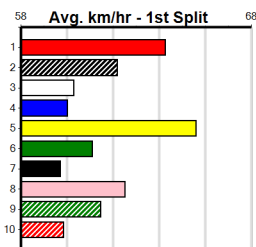

1
3:35PM

(VIC time)

Distance: 425m, Race Type: Tier 3 - Maiden, Total Prizemoney: $1,530
1st: $1,000, 2nd: $320, 3rd: $160, 4th: $50

BLACK SERIES (2) has continued to get better with every run and he has the speed to lead throughout. MISS CHERRY (5) has been placed in two of three and she will be on the pace from the outset. RUNWAY DIVA (1) is expected to race well fresh.

Watchdog Tips: **2** **5** **1** **8** Bet: Win 2

Main race table with columns: Form Box, Wgt, Dist, Track, Date, Time, BON, Margin, 1st/2nd (Time), PIR, Checked, Comment, W/R, Split 1, S/P, Grade. Includes detailed entries for RUNWAY DIVA [M], BLACK SERIES (QLD)[M], MY GIRL NAHLAH [M], BANANA JOE [M], and MISS CHERRY [M]. Each entry includes owner, sire, dam, trainer, winning distances, and a box history table.