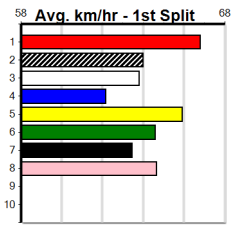

ENG SAP 2024-07-15

Ballarat

10

10:02PM

(VIC time)

SWEET NETTY'S CATERING

Distance: 450m, Race Type: Grade 5, Total Prizemoney: \$2,925
1st: \$1,950, 2nd: \$600, 3rd: \$300, 4th: \$75

Watchdog Tips: 3 1 8 7 Bet: Win 3