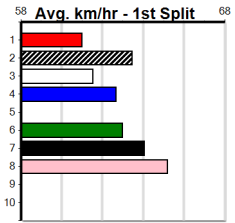

BOMB LUCA (1) is showing plenty of promise and he is drawn to make every post a winner.
HIGHER FORCE (6) is a nice prospect and he just needs an ounce of luck in the early stages.
ASTON BREEZE (7) can show early speed.

Watchdog Tips:

1 6 7 2 Bet: Win 1

Main table containing race details for 10 horses, including names (e.g., BOMB LUCA [7], SORRY I'M LATE [6]), trainers, owners, and winning boxes.