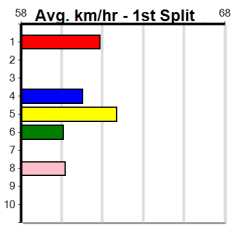

GREYHOUND ADOPTION PROGRAM

Distance: 390m, Race Type: Maiden, Total Prizemoney: $2,535
1st: $1,680, 2nd: $520, 3rd: $260, 4th: $75

2

7:18PM

(VIC time)

MAKE THE CUT (6) has been impressive in her two runs to date and she has the speed to cross and lead. FOUR PIES SAINT (7) is a member of a powerful kennel and he is sure to have plenty of support. AUSSIE ZAC (2) must be respected on debut

Watchdog Tips: **6** **7** **2** **3** **Bet:** **Win 6**