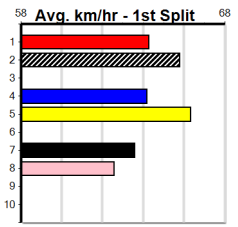

SPORTSBET HT2

Distance: 450m, Race Type: Mixed 6/7 Heat, Total Prizemoney: $2,925
1st: $1,950, 2nd: $600, 3rd: $300, 4th: $75

4
7:58PM
(VIC time)

SPRITELY SIAN (5) had little luck in her Victorian debut and she is expected to make amends this time around. ROSCOE BALE (4) continues to improve with every run and he will appreciate the empty draw inside. HONEY ZEN (7) is showing promise.

Watchdog Tips: **5** **4** **7** **8** **Bet:** **Win 5**