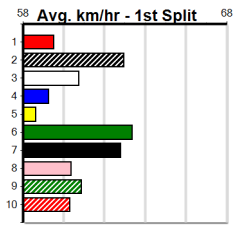

Suggested Quaddie:

1st Leg: 6,7,8 2nd Leg: 1,2,7

3rd Leg: 3 4th Leg: 3,6,8

Cost: \$50 for 185.19%

Download Now

Mobile Form Guide

Average Winning Time:

Distance	Grade	Avg. Time
390m	Mixed 4/5	22.12
390m	Restricted Win	22.25
390m	Grade 5	22.28
390m	Maiden	22.47
450m	Mixed 6/7 Heat	25.16
450m	Mixed 4/5	25.28
450m	Grade 5	25.51
450m	Maiden	25.69
660m	Restricted Win Heat	38.06

Track Record:

Distance	Time	Greyhound	Date Set
390m	21.591	LAMIA MILA	26-May-24
450m	24.686	SILVER LAKE	03-Feb-21
545m	30.319	MY BRO KADE	23-Jan-19
660m	37.475	SHIMA MIST	12-Feb-20

Ballarat

TRACK INFO
 Track Circumference: 622m
 Radius Top Turn: 59m
 Track Width: 6.5m
 Radius Home Turn: 59m