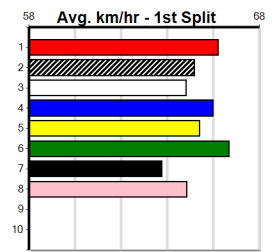

PAUA OF BUDDY AT STUD

Distance: 450m, Race Type: Mixed 4/5, Total Prizemoney: $3,360
1st: $2,250, 2nd: $690, 3rd: $345, 4th: $75

GUNAI BOLD (3) has a great strike rate and he is armed with electrifying early speed. LADY JULIA (6) was a cracking 23.81 Bendigo winner and she will be on the pace for most of the journey. WINKING WILLIE (8) is airborne at present.

Watchdog Tips: 3 6 8 1 Bet: Win 3

Form Box Wgt Dist Track Date Time BON Margin 1st/2nd (Time) PIR Checked Comment W/R Split 1 S/P Grade

PEST MANAGEMENT [5] Resuming, trialled well here recently, respect $7.50
Owner(s): T Kingcott
Sire: WHISKEY RIOT Dam: MYRNIONG LANA
Trainer: Paul Mathieson (Myrniong)

Box History table and Prize Best Starts table for PEST MANAGEMENT [5]

SIR BINGO [4] Runs into a couple of good ones, tough ask $41.00
Owner(s): R Lound
Sire: ORSON ALLEN Dam: INVICTUS GLORY
Trainer: Trent Blacker (Mitchell Park)

Box History table and Prize Best Starts table for SIR BINGO [4]

GUNAI BOLD [4] Wonderful strike rate, burns early, take catching $2.80
Owner(s): J Martin
Sire: MY REDEEMER Dam: GUNAI GOSSIP
Trainer: John Barbara (Exford)

Box History table and Prize Best Starts table for GUNAI BOLD [4]

MR. KIA ORA [5] Impressive since resuming, toughest test, place $6.00
Owner(s): G Burton
Sire: FERNANDO BALE Dam: MILLETT
Trainer: Brooke Ennis (Avalon)

Box History table and Prize Best Starts table for MR. KIA ORA [5]

BOROUGH BANKER (NSW)[5] Talented but may get buried too far back early $16.00
Owner(s): Adsa's helpers (SYN), B Blood, C Mcinerney, R Salter
Sire: BARCIA BALE Dam: MRS. MOUSE
Trainer: Mark Johnson (Ross Creek)

Box History table and Prize Best Starts table for BOROUG BANKER (NSW)[5]

1

2

3

4

5