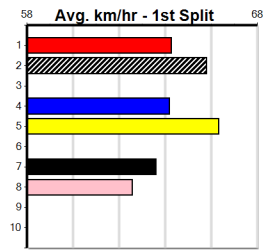

SPORTSBET HT2

Distance: 450m, Race Type: Mixed 6/7 Heat, Total Prizemoney: $2,925
1st: $1,950, 2nd: $600, 3rd: $300, 4th: $75

SPRITELY SIAN (5) had little luck in her Victorian debut and she is expected to make amends this time around. ROSCOE BALE (4) continues to improve with every run and he will appreciate the empty draw inside. HONEY ZEN (7) is showing promise.

Watchdog Tips: **5** **4** **7** **8** **Bet:** **Win 5**

1

WINTER BALE (NSW)[7] **Needs to lead, will cop pressure, prefer others** **$12.00**

WBK Bitch May-22 Sire: ALLEN DEED Dam: WANNA ALLEN Trainer: Brendan Middling (Rockbank)

Owner(s): B Middling
Winning Distances: < 300m (0) 300 - 399m (0) 400 - 499m (1) 500 - 599m (0) 600 - 699m (0) > 700m (0)
Winning Weights: 27.2(1)

Run	Pos	Dist	Track	Date	Time	BON	Margin	1st/2nd (Time)	PIR	Checked	Comment	W/R	Split 1	S/P	Grade
1st	(3)	27.2	400	GEL	R1	01-Jun-24	23.05	22.41	3.5L	ARYA RIOT (23.28)	Q/12	.	.	.	8.44 $4.90 M
8th	(3)	27.1	450	WBL	R4	05-Jun-24	26.39	25.47	12.00	HAD A MISCHIEF (25.57)	M/788	.	.	W	6.86 $35.70 RW
3rd	(4)	27.1	400	GEL	R3	11-Jun-24	22.86	22.65	1.5L	PURPLE SAPPHIRE (22.77)	M/33	.	.	.	8.56 $7.00 7
5th	(8)	27.2	400	GEL	R5	14-Jun-24	23.08	22.54	8.00L	WERRIS BALE (22.54)	M/75	.	.	W	8.72 $7.40 X67H
8th	(4)	27.1	400	GEL	R10	25-Jun-24	23.44	22.50	12.00	THIEF RETURNS (22.63)	M/68	.	.	VO W	8.88 $6.10 X67
3rd	(7)	26.9	460	GEL	R5	02-Jul-24	26.19	25.94	1.25L	TORRENTIAL (26.11)	M/312	.	.	SW	6.72 $5.10 7
3rd	(4)	26.7	460	GEL	R3	09-Jul-24	26.34	26.13	3.00L	ZIPPING WHEELES (26.14)	Q/111	.	.	.	6.68 $4.20 7
3rd	(7)	26.7	450	BAL	R5	14-Jul-24	25.94	25.38	4.25L	SPAGHETTI ARMS (25.66)	M/544	.	.	.	6.86 $4.40 T3-RW

Last 3 wins NOT included above

Bx	1st	2nd	3rd	4th	5th	6th	7th	8th
1								
2		1					1	1
3	1							1
4			2					1
5				1	1			
6						1		
7			2					
8		1	1		1			

Prize							$3595.00
Best							NBT
Starts							16-1-2-5
Trk/Dts							1-0-0-1
APM							2821

2

OSPREY WIZARD [7] **Another front runner, too much heat in the middle** **$6.00**

BKW Dog Nov-22 Sire: FERNANDO BALE Dam: MEPUNGA STELLAR Trainer: Angela Langton (Anakie)

Owner(s): CHAMPAGNE PTN (SYN), S Smith, A Langton
Winning Distances: < 300m (0) 300 - 399m (0) 400 - 499m (1) 500 - 599m (0) 600 - 699m (0) > 700m (0)
Winning Weights: 32.3(1)

Run	Pos	Dist	Track	Date	Time	BON	Margin	1st/2nd (Time)	PIR	Checked	Comment	W/R	Split 1	S/P	Grade
2nd	(5)	32.6	390	SHP	R4	03-Jun-24	22.29	21.80	1.25L	RUTHLESS SECRET (22.21)	M/11	.	.	.	8.41 $22.10 MH
3rd	(3)	32.6	390	SHP	R3	10-Jun-24	22.44	21.99	3.75L	SUPER SEATTLE (22.19)	M/23	.	.	.	8.72 $4.40 MSF
7th	(5)	32.2	390	SHP	R1	15-Jun-24	22.93	21.85	16.00	FLAMING WHEELS (21.85)	M/67	.	.	.	8.89 $27.90 GL
1st	(5)	32.3	400	GEL	R2	21-Jun-24	22.88	22.41	2.75L	PAW VINCE (23.06)	M/11	.	.	.	8.44 $1.80 M
3rd	(2)	32.0	400	GEL	R9	28-Jun-24	22.73	22.38	1.00L	BEND YOUR EAR (22.67)	M/33	.	.	.	8.50 $2.30 7
4th	(6)	32.2	460	GEL	R5	05-Jul-24	26.55	25.54	2.25L	ASTON GARRATT (26.40)	Q/211	.	.	VO	6.55 $2.80 X67

Last 3 wins NOT included above

Bx	1st	2nd	3rd	4th	5th	6th	7th	8th
1								
2			1					
3			1					
4								
5	1	1					1	
6				1				
7								
8								

Prize							$2875.00
Best							FSH
Starts							6-1-1-2
Trk/Dts							0-0-0-0
APM							2711

3

*** VACANT BOX ***

Sire: Dam: Trainer:

Owner(s):
Winning Distances: < 300m (0) 300 - 399m (0) 400 - 499m (0) 500 - 599m (0) 600 - 699m (0) > 700m (0)
Winning Weights:

Box History