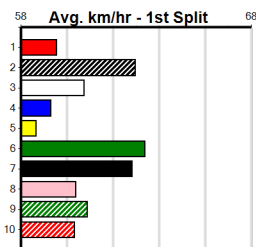

SJC CONCRETING

1
6:58PM

(VIC time)

Distance: 450m, Race Type: Maiden, Total Prizemoney: $2,535
1st: $1,680, 2nd: $520, 3rd: $260, 4th: $75

SHARAPOVA STAR (6) was backed for a stack in her luckless debut run and she can make amends tonight. LUNA MIKADO (2) was handily placed on debut at Warragul and she can run a big race again. ZERO MONSTER (8) is an improving type

Watchdog Tips: **6** **2** **8** **5** **Bet:** **Win 6**

Form Box	Wgt	Dist	Track	Date	Time	BON	Margin	1st/2nd (Time)	PIR	Checked	Comment	W/R	Split 1	S/P	Grade	
1	ZERO LUNATIC [M] Steady to date, needs to show more, tested $12.00															
	BK Bitch Oct-22 Sire: FERNANDO BALE Dam: FABRIOLA ZERO															
	Owner(s): DAILLY GREYHOUND FARMS (SYN), G Dailly, T Dailly															
	Trainer: Thomas Dailly (Anakie)															
	Winning Distances: < 300m (0) 300 - 399m (0) 400 - 499m (0) 500 - 599m (0) 600 - 699m (0) > 700m (0)															
	Winning Weights:															
	5th (3) 24.0 460 GEL R4 28-Jun-24 26.82 25.58 13.00 STAPLETON (25.96) M/655 6.86 $7.70 MH															
	7th (8) 23.7 460 GEL R3 05-Jul-24 27.14 25.54 14.00 WARREGO STORM (26.18) M/778 6.91 $20.80 M															
	7th (3) 23.2 450 BAL R1 10-Jul-24 26.63 25.02 13.00 IVORY PYGMY (25.78) M/673 6.95 $32.80 M															
	Last 3 wins NOT included above															
Box History																
Bx 1st 2nd 3rd 4th 5th 6th 7th 8th																
1																
2																
3																
4																
5																
6																
7																
8																
Prize Best $0.00 NBT																
Starts 3-0-0-0																
Trk/Dts 1-0-0-0																
APM 0																
2	LUNA MIKADO [M] Impressive on debut, early speed, danger $3.40															
	BK Bitch Jun-22 Sire: SIDESHOW MARJEN Dam: LADY MIKADO															
	Owner(s): J AND J (SYN), M Barber, P Jones															
	Trainer: Maria Barber (Hoddles Creek)															
	Winning Distances: < 300m (0) 300 - 399m (0) 400 - 499m (0) 500 - 599m (0) 600 - 699m (0) > 700m (0)															
	Winning Weights:															
	2nd (3) 28.6 460 WGL R1 25-Jun-24 26.19 25.61 4.25L HARVINGTON (25.90) M/222 6.66 $18.40 M															
	7th (4) 28.6 425 BEN R2 12-Jul-24 24.72 23.86 6.00L NACHO PROBLEM (24.33) M/687 6.75 $8.50 MH															
	Last 3 wins NOT included above															
	Box History															
Bx 1st 2nd 3rd 4th 5th 6th 7th 8th																
1																
2																
3																
4																
5																
6																
7																
8																
Prize Best $520.00 FSH																
Starts 2-0-1-0																
Trk/Dts 0-0-0-0																
APM 520																
3	VISTA XENON [M] Yet to impress, needs more time, place $8.00															
	BK Dog Oct-22 Sire: ASTON RUPEE Dam: GYPSY VISTA															
	Owner(s): G Dailly															
	Trainer: Thomas Dailly (Anakie)															
	Winning Distances: < 300m (0) 300 - 399m (0) 400 - 499m (0) 500 - 599m (0) 600 - 699m (0) > 700m (0)															
	Winning Weights:															
	4th (2) 33.3 460 GEL R4 28-Jun-24 26.52 25.58 8.50L STAPLETON (25.96) M/244 6.77 $11.60 MH															
	8th (8) 33.3 450 BAL R2 03-Jul-24 26.50 25.11 15.00 RAVEN PETER (25.48) M/578 6.83 $4.60 M															
	8th (7) 33.3 450 BAL R2 10-Jul-24 26.87 25.02 20.00 HONEY ZEN (25.51) M/688 6.97 $47.30 M															
	Last 3 wins NOT included above															
Box History																
Bx 1st 2nd 3rd 4th 5th 6th 7th 8th																
1																
2																
3																
4																
5																
6																
7																
8																
Prize Best $75.00 NBT