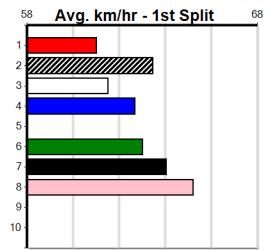

SPORTSBET HT1

Distance: 450m, Race Type: Mixed 6/7 Heat, Total Prizemoney: $2,925
1st: $1,950, 2nd: $600, 3rd: $300, 4th: $75

BOMB LUCA (1) is showing plenty of promise and he is drawn to make every post a winner.
HIGHER FORCE (6) is a nice prospect and he just needs an ounce of luck in the early stages.
ASTON BREEZE (7) can show early speed.

Watchdog Tips: **1** **6** **7** **2** **Bet:** Win 1

1

BOMB LUCA [7] **Impressive type, drawn to lead, hard to reel in** **$2.80**

BD Dog Oct-22 Sire: FERNANDO BALE Dam: JD BOMBSHELL
Owner(s): DAILLY GREYHOUND FARMS (SYN), G Dailly, T Dailly Trainer: Thomas Dailly (Anakie)
Winning Distances: < 300m (0) 300 - 399m (0) 400 - 499m (1) 500 - 599m (0) 600 - 699m (0) > 700m (0)
Winning Weights: 32.0(1)

Post	Age	Sex	Color	Track	Date	Time	BON	Margin	1st/2nd (Time)	PIR	Checked	Comment	W/R	Split 1	S/P	Grade
1st (3)	32.0	460	GEL	R2	28-Jun-24	25.94	25.58	7.00L	NOAH'S BEST (26.40)	Q/111	.	.	.	6.66	$7.10	MH
2nd (5)	32.2	460	GEL	R4	05-Jul-24	26.35	25.54	1.5L	NOAH'S BEST (26.26)	M/222	.	.	.	6.74	$2.50	MF
6th (5)	32.5	460	GEL	R5	12-Jul-24	26.72	25.68	15.00	VAN WYCK (25.69)	M/787	.	.	.	6.96	$6.90	X67

Last 3 wins NOT included above

Box History

Bx	1st	2nd	3rd	4th	5th	6th	7th	8th
1								
2								
3	1							
4								
5		1				1		
6								
7								
8								

Prize Best	$2280.00
Starts	3-1-1-0
Trk/Dts	0-0-0-0
APM	2280

2

SORRY I'M LATE [6] **Can make mistakes but has the talent, respect** **$8.00**

F Dog May-22 Sire: FLYING RICCIARDO Dam: I'M POPPY
Owner(s): Smith Racing (SYN), D Smith, J Smith Trainer: Danielle Smith (Lara)
Winning Distances: < 300m (0) 300 - 399m (0) 400 - 499m (2) 500 - 599m (0) 600 - 699m (0) > 700m (0)
Winning Weights: 31.9(1) 32.1(1)

Post	Age	Sex	Color	Track	Date	Time	BON	Margin	1st/2nd (Time)	PIR	Checked	Comment	W/R	Split 1	S/P	Grade
2nd (6)	32.0	460	WGL	R3	07-May-24	26.16	26.07	0.75L	SMOKIN' PADDY (26.12)	M/222	.	.	.	6.63	$7.00	7
3rd (1)	32.0	435	SLE	R2	19-May-24	24.89	24.45	2.50L	RIBERO (24.72)	S/633	.	.	.	5.47	$4.60	X67
4th (8)	32.6	460	WGL	R2	28-May-24	26.41	25.54	3.00L	PLAY THE MINUTES (26.20)	M/554	.	.	.	6.72	$5.90	X67
5th (1)	32.4	425	BEN	R4	07-Jun-24	24.44	23.85	8.50L	GO FOR GOLD (23.87)	M/755	.	.	.	6.61	$22.30	SH
3rd (5)	32.0	400	GEL	R5	14-Jun-24	22.79	22.54	3.75L	WERRIS BALE (22.54)	M/33	.	.	.	8.58	$6.60	X67H
2nd (2)	31.8	400	GEL	R4	21-Jun-24	22.84	22.41	0.25L	WERRIS BALE (22.83)	Q/42	.	SW	.	8.60	$9.50	X67F
1st (4)	32.1	400	WGL	R3	02-Jul-24	23.04	22.51	0.05L	FROG MARCH (23.04)	M/22	.	V3	.	8.58	$4.90	X67H
ST (-)	32.3	400	GEL		09-Jul-24	22.77		7.00L	Trial Cleared	M/32	.	2of4	.	.	.	ST

Last 3 wins NOT included above

Bx	1st	2nd	3rd	4th	5th	6th	7th	8th
1			1		1			
2								
3		1						
4	1			1				
5			1					
6		1				1		
7								
8	1	1	1	1				

Prize Best	$6990.00
Starts	NBT
Trk/Dts	12-2-3-3
APM	1-0-0-0
	5085