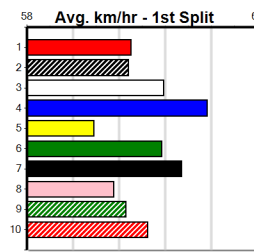

GRV VICBRED SERIES HT1 (0-4 WINS)

Distance: 660m, Race Type: Restricted Win Heat, Total Prizemoney: $3,940
1st: $2,640, 2nd: $815, 3rd: $410, 4th: $75

LANFRANCO (7) will need some luck in the initial stages but he is one of the most gifted chasers in work. PAYBACK (1) has been consistent to date and she is drawn to be prominent throughout. JAMARRA (2) was impressive last time out.

Watchdog Tips: **7** **1** **2** **4** **Bet:** Box Trifecta 1,2,4,7 ($10 for 41.67%)

1

PAYBACK [5] Consistent to date, ideally drawn, danger **$4.60**
BD Bitch Jun-22 Sire: HANDSOME PRINCE Dam: PAY CALL Trainer: Terrence Reid (Yuroke)
Owner(s): Quaddie Boys (SYN), C Payne, C Hockey, P Joice, A Northridge
Winning Distances: < 300m (0) 300 - 399m (0) 400 - 499m (0) 500 - 599m (2) 600 - 699m (1) > 700m (0)
Winning Weights: 26.9(1) 27.2(1) 27.4(1)
2nd (4) 27.1 650 WBL R6 16-May-24 37.48 37.27 3.00L SHAKE AND BAKE (37.27) S/875 . . . 18.09 $6.80 RWF
2nd (6) 27.1 720 WPK R4 25-May-24 42.75 42.15 8.50L SKINNY JUAN (42.15) 553 553 16.62 $2.40 5
2nd (2) 27.0 595 SAN R3 06-Jun-24 34.34 34.00 5.00L LANFRANCO (34.00) M/3332 . . . 9.47 $5.30 X67
3rd (8) 27.3 650 SHP R10 10-Jun-24 37.43 36.94 7.00L ELLA'S BABE (36.94) S/5554 . . . 17.61 $4.00 RWH
2nd (2) 27.2 715 SAP R5 17-Jun-24 42.75 42.62 2.00L SMOLDERING DECAY (42.62) M/6422 . . . 6.39 $1.40 RW
1st (1) 27.2 600 MEP R4 26-Jun-24 34.66 34.66 3.00L LIVEABLE (34.66) M/1111 . . . 9.22 $1.90 X67
5th (3) 27.1 595 SAN R7 04-Jul-24 34.71 33.96 7.00L ROCK ME ROCCO (34.23) M/6456 . . . 9.45 $12.80 5
2nd (6) 27.1 720 WPK R3 11-Jul-24 42.92 42.92 0.05L SISKI TOMMY (42.92) 833 833 16.96 $6.00 XM5
Last 3 wins NOT included above
1st (7) 26.9 595 SAP R2 24-Mar-24 34.65 34.31 2.75L ELLA'S BABE (34.84) M/3211 . . . SW 9.60 $8.90 M
1st (2) 27.4 595 SAP R3 31-Mar-24 34.83 34.59 8.50L HARVEY INTENTION (35.39) S/3211 . . . VO 9.70 $1.40 RW

2

JAMARRA [5] Impressive last time, early speed, big threat **$3.40**
F Dog Sep-21 Sire: ZAMBORA BROCKIE Dam: NORDEGREN Trainer: Aaron Debattista (Toolleen)
Owner(s): A Debattista
Winning Distances: < 300m (0) 300 - 399m (0) 400 - 499m (0) 500 - 599m (1) 600 - 699m (2) > 700m (0)
Winning Weights: 35.8(1) 36.3(1) 37.1(1)
2nd (4) 35.8 525 MEA R1 23-Sep-23 30.53 29.74 1.5L BLACK PHANTOM (30.43) M/5444 . . . 5.23 $2.90 7
ST (-) 36.2 425 BEN 28-Apr-24 24.18 0.50L Trial Cleared M/22 . . . 2of2 6.63 . ST
1st (4) 37.1 650 SHP R4 20-May-24 37.70 37.70 0.50L FIRE CHAMBER (37.72) M/2221 . . . SW 17.64 $3.70 RW
2nd (8) 37.2 500 BEN R5 24-May-24 28.45 27.83 9.00L YAMANU BALE (27.83) M/766 . . . 6.95 $2.70 RW
3rd (5) 36.9 660 BEN R5 31-May-24 38.83 38.45 5.50L SMOLDERING DECAY (38.45) M/6653 . . . 4.52 $2.00 RW
6th (6) 37.2 650 SHP R13 10-Jun-24 37.83 36.94 4.50L VOSS ALI (37.51) S/7776 . . . 18.04 $9.00 RWH
4th (6) 36.6 715 SAP R5 17-Jun-24 42.88 42.62 4.00L SMOLDERING DECAY (42.62) S/8544 . . . 6.50 $4.10 RW
1st (3) 36.3 650 SHP R7 08-Jul-24 37.62 37.62 5.50L MAGIC DARK STAR (37.98) M/3111 . . . SW 17.64 $2.70 RW
Last 3 wins NOT included above
1st (6) 35.8 595 SAP R9 04-Sep-23 34.62 33.90 2.75L EDEN'S GIFT (34.82) S/6631 . . . 9.49 $3.10 RW