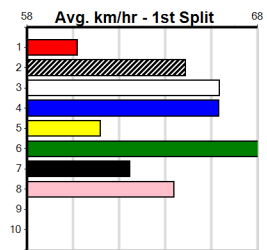

Watchdog Tips:

8

6

4

3

Bet:

Win 8

CLASSY MUSTANG [7] Steady maiden winner, can push up the track, no \$16.00
Owner(s): L Condon
Winning Distances: < 300m (0) 300 - 399m (1) 400 - 499m (0) 500 - 599m (0) 600 - 699m (0) > 700m (0)
Box History table and Prize Best Starts Trk/Dts APM