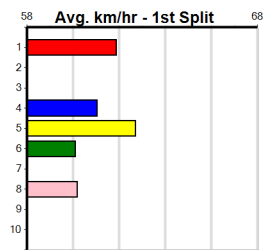

GREYHOUND ADOPTION PROGRAM

Distance: 390m, Race Type: Maiden, Total Prizemoney: $2,535
1st: $1,680, 2nd: $520, 3rd: $260, 4th: $75

MAKE THE CUT (6) has been impressive in her two runs to date and she has the speed to cross and lead. FOUR PIES SAINT (7) is a member of a powerful kennel and he is sure to have plenty of support. AUSSIE ZAC (2) must be respected on debut

Watchdog Tips: 6 7 2 3 **Bet:** Win 6

Form Box	Wgt	Dist	Track	Date	Time	BON	Margin	1st/2nd (Time)	PIR	Checked	Comment	W/R	Split 1	S/P	Grade		
1	RADIATION BAND [M] $16.00																
	Steady on debut, may need more time																
	BK Bitch Dec-22 Sire: AUSSIE INFRARED Dam: IT'S A FRENZY Trainer: Mark Delbridge (Balliang)																
	Owner(s): G Black																
	Winning Distances: < 300m (0) 300 - 399m (0) 400 - 499m (0) 500 - 599m (0) 600 - 699m (0) > 700m (0)																
	Winning Weights:																
	4th (3) 26.7 425 BEN R4 12-Jul-24 24.88 23.86 7.50L DYNAMITE DOUG (24.38) Q/223 6.76 $15.70 MH																
	Last 3 wins NOT included above																
	Box History																
	<table border="1" style="width: 100%; border-collapse: collapse;"> <thead> <tr> <th>Bx</th> <th>1st</th> <th>2nd</th> <th>3rd</th> <th>4th</th> <th>5th</th> <th>6th</th> <th>7th</th> <th>8th</th> </tr> </thead> <tbody> <tr><td>1</td><td></td><td></td><td></td><td></td><td></td><td></td><td></td><td></td></tr> <tr><td>2</td><td></td><td></td><td></td><td></td><td></td><td></td><td></td><td></td></tr> <tr><td>3</td><td></td><td></td><td></td><td>1</td><td></td><td></td><td></td><td></td></tr> <tr><td>4</td><td></td><td></td><td></td><td></td><td></td><td></td><td></td><td></td></tr> <tr><td>5</td><td></td><td></td><td></td><td></td><td></td><td></td><td></td><td></td></tr> <tr><td>6</td><td></td><td></td><td></td><td></td><td></td><td></td><td></td><td></td></tr> <tr><td>7</td><td></td><td></td><td></td><td></td><td></td><td></td><td></td><td></td></tr> <tr><td>8</td><td></td><td></td><td></td><td></td><td></td><td></td><td></td><td></td></tr> <tr> <td>Prize Best</td> <td></td> <td></td> <td></td> <td></td> <td></td> <td>$75.00</td> <td></td> <td></td> </tr> <tr> <td>Starts</td> <td></td> <td></td> <td></td> <td></td> <td></td> <td>FSH</td> <td></td> <td></td> </tr> <tr> <td>Trk/Dts</td> <td></td> <td></td> <td></td> <td></td> <td></td> <td>1-0-0-0</td> <td></td> <td></td> </tr> <tr> <td>APM</td> <td></td> <td></td> <td></td> <td></td> <td></td> <td>0-0-0-0</td> <td></td> <td>75</td> </tr> </tbody> </table>																
2	AUSSIE ZAC [M] $4.00																
	Well bred, from a powerful kennel, threat																
	BKW Dog Dec-22 Sire: AUSSIE INFRARED Dam: MORTICIA Trainer: David Geall (Lara)																
	Owner(s): R Geall																
	Winning Distances: < 300m (0) 300 - 399m (0) 400 - 499m (0) 500 - 599m (0) 600 - 699m (0) > 700m (0)																
	Winning Weights:																
	Last 3 wins NOT included above																
	Box History																
	<table border="1" style="width: 100%; border-collapse: collapse;"> <thead> <tr> <th>Bx</th> <th>1st</th> <th>2nd</th> <th>3rd</th> <th>4th</th> <th>5th</th> <th>6th</th> <th>7th</th> <th>8th</th> </tr> </thead> <tbody> <tr><td>1</td><td></td><td></td><td></td><td></td><td></td><td></td><td></td><td></td></tr> <tr><td>2</td><td></td><td></td><td></td><td></td><td></td><td></td><td></td><td></td></tr> <tr><td>3</td><td></td><td></td><td></td><td></td><td></td><td></td><td></td><td></td></tr> <tr><td>4</td><td></td><td></td><td></td><td></td><td></td><td></td><td></td><td></td></tr> <tr><td>5</td><td></td><td></td><td></td><td></td><td></td><td></td><td></td><td></td></tr> <tr><td>6</td><td></td><td></td><td></td><td></td><td></td><td></td><td></td><td></td></tr> <tr><td>7</td><td></td><td></td><td></td><td></td><td></td><td></td><td></td><td></td></tr> <tr><td>8</td><td></td><td></td><td></td><td></td><td></td><td></td><td></td><td></td></tr> <tr> <td>Prize Best</td> <td></td> <td></td> <td></td> <td></td> <td></td> <td>$0</td> <td></td> <td></td> </tr> <tr> <td>Starts</td> <td></td> <td></td> <td></td> <td></td> <td></td> <td>FSH</td> <td></td> <td></td> </tr> <tr> <td>Trk/Dts</td> <td></td> <td></td> <td></td> <td></td> <td></td> <td>0-0-0-0</td> <td></td> <td></td> </tr> <tr> <td>APM</td> <td></td> <td></td> <td></td> <td></td> <td></td> <td>0-0-0-0</td> <td></td> <td>0</td> </tr> </tbody> </table>																
	3	FLYING MUFFIN [M] $4.80															
Member of a promising litter, watch betting																	
BK Bitch Oct-22 Sire: MY REDEEMER Dam: FLYING UNICORN Trainer: Terrence Erenshaw (Junction Vill)																	
Owner(s): T Erenshaw																	
Winning Distances: < 300m (0) 300 - 399m (0) 400 - 499m (0) 500 - 599m (0) 600 - 699m (0) > 700m (0)																	
Winning Weights:																	
Last 3 wins NOT included above																	
Box History