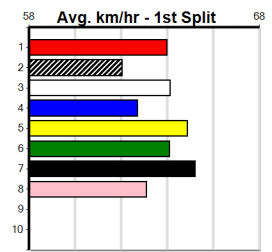

DOWNLOAD THE WATCHDOG APP

Distance: 390m, Race Type: Grade 5, Total Prizemoney: $2,925
1st: $1,950, 2nd: $600, 3rd: $300, 4th: $75

PALTROW BALE (6) is far better than her form indicates and she is armed with sizzling early speed. NICE ONE TOM (7) has been placed in two of three here and he will get a nice cart across early on. WILD REPUTATION (8) has a good record here.

Watchdog Tips: 6 7 8 1 Bet: Win 6

DEEP PURPLE [5] Better than her past few runs, must keep safe $8.00
BK Bitch Jan-21 Sire: BERNARDO Dam: STAR DESIRE
Owner(s): A Hayes
Winning Distances: < 300m (0) 300 - 399m (7) 400 - 499m (4) 500 - 599m (0) 600 - 699m (0) > 700m (0)
Winning Weights: 27.0(1) 27.2(1) 27.3(4) 27.4(2) 27.5(2) 28.3(1)
2nd (2) 27.6 425 BEN R5 22-May-24 24.43 24.25 1.75L PENNY BLUE DEMON (24.32) M/222 . . . . . 6.65 $1.70 5
2nd (6) 27.9 450 BAL R6 27-May-24 25.82 25.38 2.25L LYON BALE (25.66) M/111 . . . . . 6.59 $11.30 SH
2nd (5) 28.4 425 BEN R4 31-May-24 24.40 23.72 2.25L OUR GIRL ROXY (24.25) M/122 . . . . . 6.62 $4.70 5
7th (6) 28.4 410 HOR R7 04-Jun-24 23.93 22.97 14.00 ASTON NERO (22.97) M/77 . . . . . 10.82 $19.30 X34
1st (2) 28.3 400 GEL R10 11-Jun-24 22.70 22.65 0.50L PINEAPPLE HEAD (22.73) Q/11 . . . SW . 8.38 $5.80 X45
5th (2) 28.0 425 BEN R10 21-Jun-24 24.38 23.62 6.50L TOP PAYER (23.93) M/333 . . . . . 6.57 $20.40 5
5th (7) 27.8 390 BAL R10 26-Jun-24 22.55 22.01 6.50L INTEX BALE (22.13) M/54 . . . . . 8.64 $31.80 5
7th (1) 27.5 390 BAL R11 10-Jul-24 22.76 21.82 7.50L ASTON AURELIA (22.26) Q/55 . . . . . 8.70 $24.00 5
Last 3 wins NOT included above
1st (7) 27.4 340 DHO R7 19-Sep-23 19.37 19.37 1.5L BROWSING ABOUT (19.48) 0 . . . . . 5.03 $11.00 4
1st (5) 27.3 340 HOB R10 28-Sep-23 19.41 19.41 2.25L BUCKLE UP AVERY (19.57) 0 . . . . . 5.06 $1.90 5
1st (6) 27.0 340 HOB R8 05-Oct-23 19.48 19.42 3.25L BLACKPOOL ARIES (19.71) 0 . . . . . 5.04 $2.20 4
Trainer: Donna Knight (Talbot)

STYLE KEY (NSW)[5] Needs to lead, too much pace out wide, no $16.00
BK Bitch Jul-20 Sire: ZAMBORA BROCKIE Dam: FRISKEY
Owner(s): G Black
Winning Distances: < 300m (0) 300 - 399m (5) 400 - 499m (5) 500 - 599m (0) 600 - 699m (0) > 700m (0)
Winning Weights: 24.3(1) 24.5(1) 24.6(1) 24.8(2) 25.1(1) 25.3(1) 25.4(2) 25.5(1)
2nd (7) 25.8 350 TRA R12 05-Feb-24 20.14 19.88 1.5L DEVON LASS (20.05) Q/22 . . . . . 6.63 $2.90 5
2nd (6) 25.8 390 BAL R7 26-Feb-24 22.46 22.16 1.00L LIGHTS STRIKE (22.40) Q/11 . . . . . 8.46 $7.20 T3-5
4th (2) 25.9 350 TRA R12 01-Mar-24 20.06 19.72 4.25L PRUE EXCESS (19.77) M/33 . . . . . 6.68 $17.30 5
8th (8) 26.1 390 BAL R12 15-Mar-24 23.22 22.08 12.00 LIGHTS STRIKE (22.42) M/36 . . . . . 8.69 $6.10 5
2nd (6) 25.2 390 BAL R6 21-Mar-24 22.68 22.01 7.00L DESERT LION (22.20) Q/23 . . . . . 8.56 $5.40 5
4th (2) 25.1 350 TRA R12 08-Apr-24 20.27 20.08 2.75L KEPLER BALE (20.08) M/11 . . . . . 6.65 $4.40 T3-5
3rd (5) 25.7 390 BAL R12 16-Jun-24 22.72 22.46 1.00L CAPITAL GAIN (22.66) Q/11 . . . . . 8.56 $17.90 T3-5
8th (7) 25.5 390 BAL R4 23-Jun-24 23.27 22.22 15.00 OH EVIE (22.22) M/88 . . . . . 8.91 $15.00 T3-5
Last 3 wins NOT included above
1st (3) 25.3 425 BEN R11 05-May-23 24.24 23.82 2.75L CHANGE OF HABIT (24.43) M/111 . . . . . 6.59 $6.70 5
1st (1) 25.4 390 BAL R12 05-Jun-23 22.24 22.24 5.00L REIKO CLEO (22.59) Q/11 . . . SW . 8.43 $1.20 T3-5
1st (6) 25.4 410 HOR R12 28-Aug-23 23.66 22.92 1.25L NEGASI BALE (23.73) Q/11 . . . SW . 10.40 $24.60 5
Trainer: Anita Gibbons (Corio)