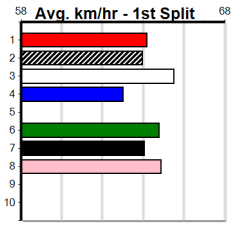

BOOK YOUR NEXT SOCIAL CLUB FUNCTI

Distance: 450m, Race Type: Grade 5, Total Prizemoney: $2,925
1st: $1,950, 2nd: $600, 3rd: $300, 4th: $75

6

7:07PM

(VIC time)

TORNADO TAHLIA (8) was brilliant when scoring here over 390m and she is ideally drawn out wide.
ASTON MAI TAI (3) is a nice prospect and she should be suited to this distance range, while
BELSAR (6) will be strong in the run to the line.

Watchdog Tips: **8** **3** **6** **7** **Bet:** **Win 8**