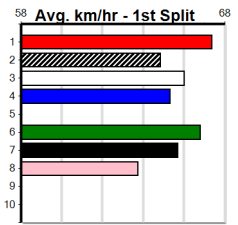

EDWARDS ELECTRICAL

Distance: 390m, Race Type: Mixed 4/5, Total Prizemoney: $3,360
1st: $2,250, 2nd: $690, 3rd: $345, 4th: $75

9

8:13PM

(VIC time)

TANGELA BALE (7) has a wonderful strike rate and she has track record type of talent when on the arm. AUGUSTUS FINCH (1) has been impressive since moving to Victoria and he can lead for a long way. IMANI (2) just needs luck early on.

Watchdog Tips: **7** **1** **2** **4** **Bet:** **Win 7**