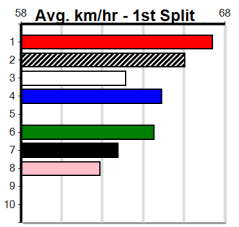

Distance: 390m, Race Type: Grade 5, Total Prizemoney: $2,925
1st: $1,950, 2nd: $600, 3rd: $300, 4th: $75

11

8:59PM

(VIC time)

ASTON ZINGARA (1) was a cracking 22.13 winner here two runs back and she is drawn to make every post a winner. CHESTER DEEDS (2) is a strong type and he can follow the red through early on. CALL ME ARTIE (6) has claims

Watchdog Tips:

1 **2** **6** **7** **Bet:**

Win 1