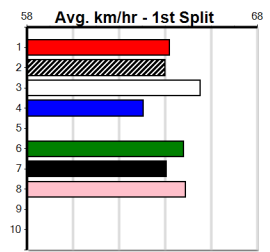

BOOK YOUR NEXT SOCIAL CLUB FUNCTION

Distance: 450m, Race Type: Grade 5, Total Prizemoney: $2,925
1st: $1,950, 2nd: $600, 3rd: $300, 4th: $75

TORNADO TAHLIA (8) was brilliant when scoring here over 390m and she is ideally drawn out wide.
ASTON MAI TAI (3) is a nice prospect and she should be suited to this distance range, while
BELSAR (6) will be strong in the run to the line.

Watchdog Tips: 8 3 6 7 Bet: Win 8

ASTON MALLE [5] Strong type, likes to rail, must for exotics $6.50
Owner(s): R Borda
Winning Distances: < 300m (0) 300 - 399m (3) 400 - 499m (7) 500 - 599m (7) 600 - 699m (1) > 700m (0)
Winning Weights: 30.1(1) 30.4(1) 30.5(3) 30.6(4) 30.7(2) 30.8(3) 31.0(2) 31.2(1) 31.3(1)

WHITE BREW [5] Good record here but this class may test $10.00
Owner(s): R Brewer
Winning Distances: < 300m (0) 300 - 399m (1) 400 - 499m (3) 500 - 599m (0) 600 - 699m (0) > 700m (0)
Winning Weights: 34.1(2) 34.2(1) 34.4(1)

ASTON MAI TAI [5] Continues to impress, good early burn, danger $4.80
Owner(s): R Borda
Winning Distances: < 300m (0) 300 - 399m (3) 400 - 499m (0) 500 - 599m (0) 600 - 699m (0) > 700m (0)
Winning Weights: 23.0(1) 23.2(1) 23.3(1)

ICE ICE BABY (NSW)[5] Likely to find this class beyond her, next time $9.00
Owner(s): R Phillips
Winning Distances: < 300m (0) 300 - 399m (0) 400 - 499m (3) 500 - 599m (0) 600 - 699m (0) > 700m (0)
Winning Weights: 31.9(2) 32.3(1)

*** VACANT BOX ***
Owner(s):
Winning Distances: < 300m (0) 300 - 399m (0) 400 - 499m (0) 500 - 599m (0) 600 - 699m (0) > 700m (0)
Winning Weights:

1

2

3

4

5