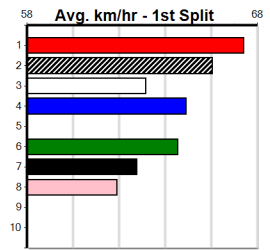

WARRNAMBOOL FENCING SPECIALISTS

Distance: 390m, Race Type: Grade 5, Total Prizemoney: $2,925
1st: $1,950, 2nd: $600, 3rd: $300, 4th: $75

ASTON ZINGARA (1) was a cracking 22.13 winner here two runs back and she is drawn to make every post a winner. CHESTER DEEDS (2) is a strong type and he can follow the red through early on. CALL ME ARTIE (6) has claims

Watchdog Tips: 1 2 6 7 Bet: Win 1

ASTON ZINGARA [5] Impressive type, has the good draw, go close $2.60
BK Bitch Mar-22 Sire: BARCIA BALE Dam: GYPSIES LUCK
Owner(s): R Borda
Winning Distances: < 300m (0) 300 - 399m (3) 400 - 499m (0) 500 - 599m (0) 600 - 699m (0) > 700m (0)
Winning Weights: 26.7(1) 27.1(1) 27.4(1)
8th (3) 27.3 390 WBL R2 01-May-24 22.96 21.87 11.00 WALTER WALRUS (22.20) S/88 . . . 8.97 $3.40 RWH
1st (7) 27.4 390 WBL R3 16-May-24 22.15 21.89 4.00L SUPER SEDAN (22.42) M/21 . . . 8.65 $1.80 7
5th (2) 27.1 450 WBL R5 23-May-24 25.74 25.15 8.50L IDYLLIC JAMES (25.15) M/333 . . . 6.73 $3.10 X67
7th (3) 26.8 400 GEL R3 01-Jun-24 23.29 22.41 5.50L GOOD BOY BOY (22.90) M/47 . . . 8.67 $2.30 RW
3rd (1) 26.7 450 WBL R4 05-Jun-24 25.71 25.47 2.25L HAD A MISCHIEF (25.57) M/133 . . . 6.67 $2.30 RW
3rd (1) 26.7 450 WBL R4 13-Jun-24 25.53 25.20 4.25L SEAGULL ROCK (25.24) Q/122 . . . 6.57 $2.50 X67
1st (5) 26.7 390 WBL R4 27-Jun-24 22.13 22.05 0.50L DRAGONELLE (22.16) Q/22 . . . 8.58 $7.00 X67H
7th (5) 26.5 390 WBL R3 04-Jul-24 23.01 22.08 14.00L SUDOKU CARMELLO (22.10) M/88 . . . V10 . 8.99 $8.40 X67F
Last 3 wins NOT included above
1st (4) 27.1 390 WBL R1 04-Apr-24 22.23 21.99 0.05L INARA BALE (22.24) Q/11 . . . 8.52 $3.80 M

CHESTER DEEDS [5] Strong type, can follow the red early, danger $8.00
WBK Dog Feb-22 Sire: SENNACHIE Dam: BEAUT DEEDS
Owner(s): G Anders
Winning Distances: < 300m (0) 300 - 399m (3) 400 - 499m (3) 500 - 599m (0) 600 - 699m (0) > 700m (0)
Winning Weights: 28.9(3) 29.1(1) 29.2(1) 29.3(1)
6th (4) 28.7 350 MBS R2 14-May-24 20.11 19.27 7.00L MYALL MATE (19.63) . . . 7.30 $51.00 O
8th (8) 28.8 390 WBL R9 23-May-24 22.66 22.06 6.00L KEY TO SUCCESS (22.26) M/68 . . . 8.84 $4.20 5
3rd (3) 29.0 390 WBL R7 27-May-24 22.49 22.17 1.25L TWO HAT PAT (22.41) M/22 . . . 8.79 $5.10 5
6th (6) 28.6 400 MTG R3 30-May-24 24.11 23.60 2.25L GREYSYND FEVER (23.94) . . . 11.30 $1.75 RW
1st (6) 28.9 400 MTG R4 06-Jun-24 23.15 23.11 0.25L OLLIE DEEDS (23.17) 0 . . . 10.80 $3.80 RW
1st (3) 29.1 400 MTG R4 13-Jun-24 23.14 22.99 1.25L BERT DEEDS (23.23) . . . 10.85 $1.60 RW
1st (4) 28.9 400 MTG R6 16-Jun-24 22.91 22.83 1.5L SHORE'S PICK (23.02) . . . 10.68 $8.50 6
7th (7) 29.1 390 WBL R10 11-Jul-24 22.77 21.94 8.00L PARIS BALE (22.21) S/65 . . . W 9.06 $4.20 5
Last 3 wins NOT included above
1st (8) 29.2 305 MTG R1 14-Jan-24 17.61 17.44 1.75L SUPER SEDAN (17.74) 0 SAMP . . . 5.71 $9.00 M
1st (3) 29.3 390 WBL R3 04-Mar-24 22.52 22.36 0.50L ZIVA BALE (22.55) M/22 . . . 8.70 $2.30 7
1st (7) 28.9 390 WBL R1 14-Mar-24 22.25 22.09 3.00L BERT DEEDS (22.45) Q/11 . . . V5 . 8.48 $4.30 X67