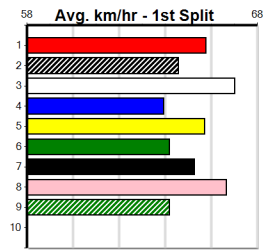

FIND US ON FACEBOOK

Distance: 390m, Race Type: Mixed 6/7, Total Prizemoney: $2,925
1st: $1,950, 2nd: $600, 3rd: $300, 4th: $75

SODA DUKE (3) showed plenty of promise in his first prep and he should be primed to fire fresh.
BIG SOLOMONA (1) has speed to burn and he should be on the pace for most of the journey.
MARAIS BALE (2) is nearing another win.

Watchdog Tips: 3 1 2 8 Bet: Box Quinella 1,2,3 ($10 for 333.33%)

Form Box Wgt Dist Track Date Time BON Margin 1st/2nd (Time) PIR Checked Comment W/R Split 1 S/P Grade
BIG SOLOMONA [6] Consistent to date, good early burn, danger $4.20
Owner(s): FISHOUNDS (SYN), D Fisher, S Fisher
Sire: HOUDINI BOY Dam: ELUSIVE ANAKE
Trainer: Darren Fisher (Lara)

MARAIS BALE (NSW)[6] Runner up in her two runs here, can threaten $6.50
Owner(s): B Wheeler
Sire: CHRISTO BALE Dam: HAE ALLEN
Trainer: Rebecca Gibbons (Avalon)

SODA DUKE [7] Resuming, impressive on debut, should fire $3.40
Owner(s): Fluffy Side Up (SYN), A Onley, P Onley
Sire: FERNANDO BALE Dam: SODA GIRL
Trainer: Jack Osborne (Avalon)

SAINT JAYDEN [6] Lack of early speed is a worry, prefer to watch $12.00
Owner(s): P Byrne
Sire: BERNARDO Dam: SAINT MADDIE
Trainer: Connor Byrne (Koroit)

REMARLI [6] Tough draw, may get crowded early, tested $16.00
Owner(s): T Keogh
Sire: MEPUNGA BLAZER Dam: MA MA KEOGH
Trainer: Ashley Mcdowall (Nullawarre)

1

2

3

4

5

Box History table for BIG SOLOMONA [6]

Box History table for MARAIS BALE (NSW)[6]

Box History table for SODA DUKE [7]

Box History table for SAINT JAYDEN [6]

Box History table for REMARLI [6]