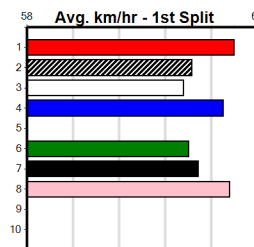

BROAD TREE CARE

Distance: 450m, Race Type: Mixed 4/5, Total Prizemoney: $3,360
1st: $2,250, 2nd: $690, 3rd: $345, 4th: $75

ONE MORE BURN (1) is armed with blistering early speed and she will be carving out time on the arm. HARTNEY (6) is a powerful chaser and he will appreciate the smaller line-up. LEKTRA CARRY (4) has the engine.

Watchdog Tips: **1** **6** **4** **2** **Bet:** **Win 1**

1

ONE MORE BURN [5] Burns early, should hold the top, hard to reel in **$2.40**

BK Bitch **May-21** Sire: SUPERIOR PANAMA Dam: BURN LIKE FIRE

Owner(s): BURN LIKE US (SYN), A Terry, N Rooney
Winning Distances: < 300m (0) 300 - 399m (3) 400 - 499m (9) 500 - 599m (1) 600 - 699m (0) > 700m (0)

Winning Weights: 30.3(1) 30.4(1) 30.7(2) 30.8(3) 30.9(2) 31.0(1) 31.2(1) 31.4(1) 31.8(1)

Pos	Box	Dist	Track	Date	Time	BON	Margin	1st/2nd (Time)	PIR	Checked	Comment	WR	Split 1	S/P	Grade
5th	(5)	31.7	525	MEA	R9	04-May-24	30.45	29.61	6.00L	KINGSLEY BALE (30.03)	M/6665	.	.	5.21	$8.20 5
3rd	(8)	31.4	500	BEN	R8	10-May-24	28.28	27.90	1.75L	MINISTER MENTOR (28.17)	S/533	.	.	6.72	$2.30 X45
1st	(1)	30.8	515	SAN	R3	24-May-24	29.59	29.17	5.50L	ROCKIN' RHINO (29.94)	Q/1111	.	SW	4.99	$2.80 SH
2nd	(2)	31.2	515	SAN	R6	30-May-24	30.61	29.95	0.50L	FLYING CURRENCY (30.58)	M/1122	.	.	5.14	$2.60 SF
3rd	(4)	31.2	525	MEP	R6	05-Jun-24	30.31	30.00	1.25L	DISTRACTING (30.24)	Q/1113	.	.	5.07	$3.50 X45
2nd	(6)	31.0	450	WBL	R5	20-Jun-24	25.48	25.18	3.5L	MEPUNGA TULLY (25.24)	M/432	.	SW	6.71	$1.40 5
2nd	(3)	30.4	525	MEP	R5	03-Jul-24	30.38	29.83	5.50L	FUNNY OLD FELLOW (30.01)	Q/1122	.	.	5.05	$4.40 5H
8th	(1)	30.5	525	MEA	R1	13-Jul-24	31.29	29.89	20.00L	FUNNY OLD FELLOW (29.95)	Q/3777	.	.	5.15	$3.70 5F

Last 3 wins NOT included above

1st	(1)	31.0	390	WBL	R10	12-Oct-23	22.35	21.99	0.05L	FAIRTRADE MARJEN (22.35)	M/22	.	SW	8.72	$1.90 5
1st	(1)	31.4	460	GEL	R10	27-Oct-23	25.62	25.52	3.00L	SHIMA STELLA (25.82)	M/221	.	SW	6.52	$2.90 SH
1st	(4)	31.8	425	BEN	R9	12-Apr-24	23.73	23.73	2.00L	STARLIGHT MINI (23.86)	M/322	.	SW	6.61	$1.60 5

Trainer: Ashlee Terry (Lara)

Box History

Bx	1st	2nd	3rd	4th	5th	6th	7th	8th
1	3	1						1
2	1	1						1
3	1	1						1
4	1		1					
5				2	1			
6	2	3		1	2			
7	3	1	1	1				
8	2	1	1					

Prize Best Starts Trk/Dts APM

$48635.00
25.28(8)-26/1/23
34-13-8-3
5-2-1-0
15619