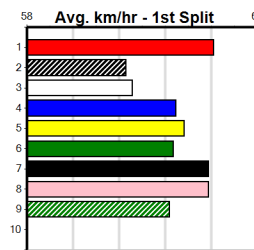

Watchdog Tips: 1 5 6 3 Bet: Box Quinella 1,5,6 (\$10 for 333.33%)

Table with columns: Form Box, Wgt, Dist, Track, Date, Time, BON, Margin, 1st/2nd (Time), PIR, Checked, Comment, W/R, Split 1, S/P, Grade