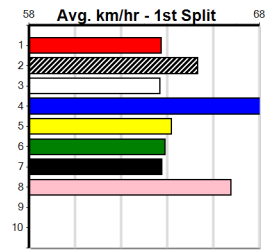

SPORTSBET SET A DEPOSIT LIMIT

Distance: 390m, Race Type: Grade 5, Total Prizemoney: $2,925
1st: $1,950, 2nd: $600, 3rd: $300, 4th: $75

MATTY BOY (4) has been luckless in his two runs since resuming and he should find this easier.
LITTLE BREW (1) has a good record here and she is drawn to get all the breaks. VALLETTA DASH (2) is racing with confidence at present

Watchdog Tips: 4 1 2 6 Bet: Win 4

Race 1: LITTLE BREW [5] Good record here, has the right draw, danger $4.60. Includes owner, sire, dam, winning distances, and a detailed box history table.

Race 2: VALLETTA DASH [5] Back to her best, good muster, can threaten $6.50. Includes owner, sire, dam, winning distances, and a detailed box history table.

Race 3: SAINT MADIX [5] Draw helped last time, this is harder $9.00. Includes owner, sire, dam, winning distances, and a detailed box history table.

Race 4: MATTY BOY [5] No luck since resuming, this is easier, yes $4.00. Includes owner, sire, dam, winning distances, and a detailed box history table.

Race 5: SLINGSHOT BRUNO [5] Down on confidence, may find hotter, next time $12.00. Includes owner, sire, dam, winning distances, and a detailed box history table.