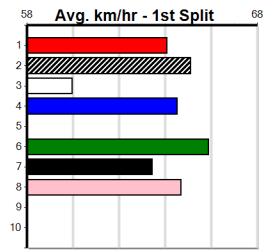

WOOD MOTORCYCLE & MOWER

Distance: 450m, Race Type: Grade 5, Total Prizemoney: $2,925
1st: $1,950, 2nd: $600, 3rd: $300, 4th: $75

LEKTRA LYANNA (6) was never headed in her handy 25.65 win here and she will continue to get better with more racing. DOLLAR SHORT (1) is drawn to settle closer than normal and he will be strong in the run home. JOLLY JOHNNY (3) has claims

Watchdog Tips: **6** **1** **3** **8** **Bet:** **Win 6**

Form Box	Wgt	Dist	Track	Date	Time	BON	Margin	1st/2nd (Time)	PIR	Checked	Comment	WR	Split 1	S/P	Grade

1

DOLLAR SHORT [5] **$3.60**

Strong type, drawn to settle close, danger

BK Dog **May-22** Sire: **NEED MY MONEYNOW** Dam: **SAINT WEST**

Owner(s): **KRAMERICA (SYN), G Farrugia, W Gallagher** Trainer: **Paul Radstock (Burnbank)**

Winning Distances: < 300m (0) 300 - 399m (3) 400 - 499m (1) 500 - 599m (0) 600 - 699m (0) > 700m (0)

Winning Weights: **32.3(2) 32.4(1) 32.5(1)**

6th (2)	32.1	410	HOR	R5	23-Apr-24	23.70	23.26	4.25L BRIGHT MOON (23.41)	M/76	.	.	.	10.87	$3.60	5
5th (8)	31.9	450	TRA	R7	01-May-24	25.23	24.86	1.75L MILLARA'S MONEY (25.13)	M/454	.	.	.	6.70	$2.80	5
1st (4)	32.5	395	TRA	R5	15-May-24	22.26	22.19	1.75L INTER TRIGON (22.37)	M/321	.	.	.	3.85	$3.30	5
8th (7)	33.1	425	BEN	R12	31-May-24	24.77	23.72	11.00 IMANI (24.01)	M/778	.	.	.	6.69	$13.00	5
2nd (1)	32.9	400	GEL	R11	11-Jun-24	22.92	22.65	0.10L ESPECIAL BLONDE (22.92)	M/62	.	.	.	8.68	$2.60	5
4th (6)	33.0	450	SHP	R7	17-Jun-24	25.46	25.17	2.75L BLUE KERMARO (25.27)	M/665	.	.	.	6.68	$16.10	RWH
6th (2)	33.0	525	MEA	R2	22-Jun-24	30.63	29.65	4.75L ASTON GAGA (30.30)	M/5455	.	.	.	5.21	$32.20	RWF
4th (8)	32.5	450	WBL	R7	27-Jun-24	25.82	25.24	6.50L LEKTRA CARRY (25.40)	M/775	.	.	.	6.87	$4.20	5

Last 3 wins NOT included above

1st (2)	32.3	395	TRA	R3	06-Mar-24	22.42	22.15	2.00L SKY BLAZER (22.55)	S/764	.	.	.	4.00	$2.60	M
1st (4)	32.3	400	GEL	R9	19-Mar-24	22.80	22.37	3.75L CORTEZ BALE (23.05)	M/22	.	.	SW	8.66	$3.00	X67
1st (3)	32.4	395	TRA	R2	03-Apr-24	22.32	22.16	3.00L TRUE TEMPER (22.52)	M/111	.	.	.	3.81	$2.80	X67H

Box History

Bx	1st	2nd	3rd	4th	5th	6th	7th	8th
1		1						
2	1					2		
3	1	1						
4	2							
5				3				
6			1	1	1			
7			1	1				1
8	1		2	1				

Prize Best Starts Trk/Dts APM: $8970.00 NBT 21-4-3-2 1-0-0-0 4751