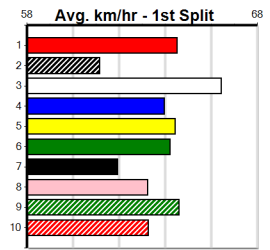

WANNON PARK BINGO - THURSDAYS

Distance: 450m, Race Type: Mixed 6/7, Total Prizemoney: $2,925
1st: $1,950, 2nd: $600, 3rd: $300, 4th: $75

LETHAL AVENGER (8) has been handily placed in his two runs here and he is suitably drawn out wide. HOME TOWN (6) sizzled in a trial at Ballarat and he can lead for a long way. OLLIE DEEDS (1) is drawn to get all the breaks this time around.

Watchdog Tips: **8** **6** **1** **3** **Bet:** Box Quinella 1,6,8 ($10 for 333.33%)

Form Box	Wgt	Dist	Track	Date	Time	BON	Margin	1st/2nd (Time)	PIR	Checked	Comment	WR	Split 1	S/P	Grade	
1	OLLIE DEEDS [6] Strong type, drawn to settle close, threat $8.00															
	BK Dog Feb-22 Sire: SENNACHIE Dam: BEAUT DEEDS Trainer: Garry Anders (Koroit)															
	Owner(s): G Anders															
	Winning Distances: < 300m (0) 300 - 399m (0) 400 - 499m (2) 500 - 599m (0) 600 - 699m (0) > 700m (0)															
	Winning Weights: 29.5(1) 30.2(1)															
	1st	(8)	29.5	450	WBL	R1	09-May-24	25.94	25.27	0.50L PAW ALEXIS (25.96)	Q/311			6.67	$13.50	M
	7th	(3)	29.9	450	WBL	R5	16-May-24	25.96	25.47	2.75L SQUEAKY CARROLL (25.78)	S/867			6.96	$31.60	X67
	1st	(2)	30.2	450	WBL	R4	20-May-24	25.81	25.57	0.75L CHELSEA DAGGER (25.86)	M/322			6.76	$2.70	7
	7th	(5)	30.2	450	WBL	R5	23-May-24	26.02	25.15	13.00 IDYLLIC JAMES (25.15)	M/777			6.97	$54.00	X67
	2nd	(7)	30.1	400	MTG	R4	06-Jun-24	23.17	23.11	0.25L CHESTER DEEDS (23.15)				10.90	$7.00	RW
2nd	(8)	30.2	400	MTG	R6	13-Jun-24	23.11	22.99	1.75L FREDDY DEEDS (22.99)				10.86	$2.50	RW	
2nd	(3)	30.0	400	MTG	R5	16-Jun-24	23.67	22.83	6.00L ASTON REIMS (23.24)				11.37	$2.10	6	
6th	(3)	29.9	450	WBL	R5	11-Jul-24	26.32	25.45	13.00 MAGNUM RIOT (25.45)	S/886			7.07	$48.40	RWH	
Last 3 wins NOT included above																
Prize Best Starts Trk/Dts APM																
2	PAW LOUIS (NSW)[6] Hit or miss early, may get buried back, no $9.00															
	BK Dog Jul-22 Sire: JS FLAMIN ACE Dam: DYNA ADRIA Trainer: Robert Camilleri (Lara)															
	Owner(s): B Wheeler															
	Winning Distances: < 300m (0) 300 - 399m (0) 400 - 499m (2) 500 - 599m (0) 600 - 699m (0) > 700m (0)															
	Winning Weights: 28.6(1) 28.7(1)															
	1st	(8)	28.6	410	HOR	R1	04-Jun-24	23.50	22.97	2.50L BLACK STATESMAN (23.66)	S/32			10.67	$5.90	M
	7th	(5)	28.4	450	TRA	R2	14-Jun-24	26.13	25.09	15.00 HIGHLAND WARRIOR (25.09)	M/667	VO		6.89	$3.50	RW
	3rd	(5)	28.9	485	HOR	R7	18-Jun-24	27.86	27.26	2.00L JED'S MEMORY (27.73)	Q/311			6.66	$20.40	RW
	8th	(4)	28.8	435	SLE	R2	26-Jun-24	25.28	24.20	11.00 PAW MANNY (24.57)	M/888			5.58	$6.20	7
	2nd	(7)	28.8	450	BAL	R5	30-Jun-24	25.63	25.54	1.5L DAD'S JAM DONUT (25.54)	M/533			6.81	$5.10	T3-7
1st	(6)	28.7	435	SLE	R2	03-Jul-24	24.97	24.41	1.75L JUST LIKE AUDREY (25.08)	M/753	R		5.49	$6.50	7	
4th	(2)	28.9	485	HOR	R5	09-Jul-24	28.22	27.40	12.00 JED'S MEMORY (27.40)	M/366			6.79	$4.30	RW	
2nd	(2)	28.7	410	HOR	R10	13-Jul-24	23.69	23.35	5.00L LILYDALE (23.35)	M/74			10.87	$7.40	6G	
Last 3 wins NOT included above																
Prize Best Starts Trk/Dts APM																
3	VITAL STEP [7] Better than his past few runs, keep safe $3.60															
	BK Dog Oct-22 Sire: FERNANDO BALE Dam: SUB ROSA Trainer: Jeffrey Britton (Anakie)															
	Owner(s): KRAMERICA (SYN), G Farrugia, W Gallagher															
	Winning Distances: < 300m (0) 300 - 399m (0) 400 - 499m (1) 500 - 599m (0) 600 - 699m (0) > 700m (0)															
	Winning Weights: 32.3(1)															
	5th	(6)	32.7	460	GEL	R2	19-Apr-24	26.46	25.58	4.25L CABAO OPAL (26.18)	M/765			7.06	$9.00	MH
	7th	(3)	32.5	450	BAL	R2	22-May-24	27.25	25.22	22.00 EXTREME AVENGER (25.72)	M/547			6.78	$1.90	MH
	1st	(6)	32.3	450	WBL	R3	13-Jun-24	25.56	25.20	4.00L QUEEN AVENGER (25.83)	Q/211			6.68	$4.80	MH
	3rd	(6)	32.7	450	WBL	R3	20-Jun-24	25.64	25.18	1.25L QUEEN AVENGER (25.56)	M/223			6.63	$7.40	MF
	2nd	(6)	32.5	525	MEP	R9	26-Jun-24	30.47	30.08	0.25L MAD KEV (30.46)	M/2222			5.22	$3.30	7
4th	(8)	32.5	525	MEA	R2	06-Jul-24	30.54	30.06	5.00L PAW KRAMER (30.20)	M/2544			5.13	$3.70	7	
4th	(3)	32.5	450	WBL	R3	11-Jul-24	25.65	25.45	2.75L SUDOKU CARMELLO (25.46)	Q/344			6.74	$8.20	RWH	
Last 3 wins NOT included above																
Prize Best Starts Trk/Dts APM																
4	INGA JOHNNY [6] Drawn to find early bother, look to others $21.00															
	BK Dog Sep-22 Sire: BEAST UNLEASHED Dam: INGA MIA Trainer: Peter Inguanti (Camperdown)															
	Owner(s): P Inguanti