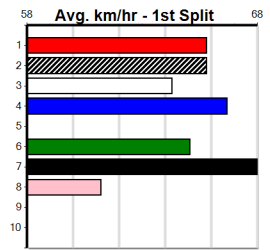

CASSIGN DESIGN

Distance: 390m, Race Type: Grade 5, Total Prizemoney: $2,925
1st: $1,950, 2nd: $600, 3rd: $300, 4th: $75

SUPER SEQUIOA (4) has won three of five in impressive style and he will be carving out time on the arm. BUN UNDERCURRENT (6) owns a handy 22.26 PB here and she can settle on the speed. POSIE YOU PEST (7) is nearing another win

Watchdog Tips: 4 6 7 1 Bet: Win 4

ASTON IGGY [5] Placed in both runs here, must keep safe $4.20
BK Dog Dec-21 Sire: ZIPPING GARTH Dam: ASTON TARA
Trainer: Mark Johnson (Ross Creek)
Winning Distances: < 300m (0) 300 - 399m (0) 400 - 499m (5) 500 - 599m (0) 600 - 699m (0) > 700m (0)
Winning Weights: 32.8(1) 33.3(1) 33.5(1) 33.7(1) 34.5(1)
1st (1) 32.8 450 WBL R5 11-Apr-24 25.51 25.08 1.75L RUBEN RHODE (25.63) S/331 . . . SW . . . 6.64 $8.50 X67F
3rd (8) 32.7 485 HOR R5 19-Apr-24 27.90 27.52 2.75L BARRY BALE (27.71) M/433 . . . . . 6.71 $4.20 RW
8th (4) 33.2 450 BAL R3 02-May-24 26.06 25.09 11.00 HADWIN BALE (25.36) S/778 . . . V10 . . . 6.79 $18.70 RWH
1st (2) 33.3 450 WBL R5 05-Jun-24 25.52 25.47 0.25L WHITE CREST (25.53) M/111 . . . . . 6.58 $8.90 5
1st (1) 33.5 485 HOR R7 11-Jun-24 27.91 27.63 3.25L GRAY ELLIOT (28.12) M/111 . . . . . 6.70 $4.40 5
7th (4) 33.2 450 WBL R8 20-Jun-24 25.71 25.18 7.50L HOUSE OF TURBO (25.18) S/866 . . . . . 6.81 $30.90 X45
6th (8) 33.2 450 WBL R8 27-Jun-24 25.68 25.24 6.50L BEN SHAKER (25.24) M/756 . . . . . 6.81 $29.90 X45
7th (8) 33.0 425 BEN R9 12-Jul-24 24.78 23.86 13.00 BLACK DREAM (23.87) M/677 . . . . . 6.72 $42.50 5
Last 3 wins NOT included above
1st (1) 34.5 400 GEL R2 28-Nov-23 23.22 22.63 1.00L GABBY RED FOX (23.28) M/55 . . . SW . . . 8.84 $1.50 M
1st (2) 33.7 450 BAL R3 28-Feb-24 25.42 25.37 1.75L ETHANOL UNLEADED (25.53) M/211 . . . SW . . . 6.71 $15.70 X67

FAR AWAY TEARS [5] Poor strike rate here, likely to need it easier $12.00
WBK Bitch Oct-20 Sire: FERNANDO BALE Dam: TEARS I'M NOT
Trainer: Shaun Baulch (Mortlake)
Winning Distances: < 300m (0) 300 - 399m (1) 400 - 499m (2) 500 - 599m (0) 600 - 699m (0) > 700m (0)
Winning Weights: 26.3(1) 26.4(1) 27.0(1)
2nd (4) 26.4 450 WBL R7 15-Apr-24 25.89 25.47 4.50L WEBLEC WRANGLER (25.58) Q/112 . . . . . 6.71 $9.30 6G
1st (6) 26.4 390 WBL R6 22-Apr-24 22.33 22.06 0.50L BANK ON FRANKIE (22.36) Q/22 . . . . . 8.74 $12.90 SH
5th (6) 25.9 390 WBL R4 01-May-24 22.33 21.87 2.50L ERUDITE BALE (22.15) M/44 . . . V0 . . . 8.77 $45.60 SF
5th (1) 26.5 390 WBL R3 30-May-24 22.67 21.92 4.00L DUCHESS GEORGIA (22.40) Q/34 . . . . . 8.91 $22.70 RWH
4th (2) 26.6 390 WBL R2 05-Jun-24 22.57 21.96 4.00L DUCHESS GEORGIA (22.31) M/33 . . . . . 8.88 $47.10 RWF
5th (7) 26.7 450 WBL R11 20-Jun-24 26.15 25.18 6.50L PARIS BALE (25.70) M/333 . . . . . 6.90 $31.50 5
7th (2) 26.5 410 HOR R11 02-Jul-24 24.18 23.04 9.00L RAPIDFIRE LAYLA (23.55) M/67 . . . . . 10.84 $17.40 5
3rd (2) 26.5 390 WBL R11 11-Jul-24 22.56 21.94 3.00L PURSUIT (22.36) M/43 . . . . . 8.82 $26.70 5
Last 3 wins NOT included above
1st (5) 27.0 410 HOR R3 12-Aug-22 23.70 22.94 1.5L ORFORD BALE (23.79) M/11 . . . . . 10.43 $7.00 M
1st (7) 26.3 450 BAL R5 13-May-23 25.63 25.57 3.5L SHARE MY ORBIT (25.86) Q/111 . . . . . 6.62 $17.00 X67