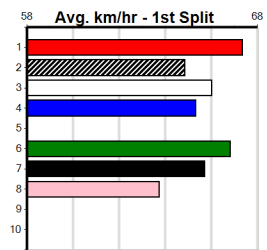

Distance: 390m, Race Type: Mixed 4/5, Total Prizemoney: $3,360
1st: $2,250, 2nd: $690, 3rd: $345, 4th: $75

TANGELA BALE (7) has a wonderful strike rate and she has track record type of talent when on the arm. AUGUSTUS FINCH (1) has been impressive since moving to Victoria and he can lead for a long way. IMANI (2) just needs luck early on.

Watchdog Tips: 7 1 2 4 Bet: Win 7

Form Box Wgt Dist Track Date Time BON Margin 1st/2nd (Time) PIR Checked Comment W/R Split 1 S/P Grade
AUGUSTUS FINCH (QLD)[5] Impressive since moving to Vic, danger if steps $3.60
BD Dog Dec-21 Sire: WHISKEY RIOT Dam: FLYING SEPTEMBER
Owner(s): Team Smartee's (SYN), M Vincent, S Nothdurft Trainer: Anthony Azzopardi (Rowsley)
Winning Distances: < 300m (0) 300 - 399m (6) 400 - 499m (2) 500 - 599m (1) 600 - 699m (0) > 700m (0)
Winning Weights: 30.8(1) 30.9(2) 31.0(3) 31.3(1) 31.4(1) 31.5(1)
3rd (7) 31.1 390 SHP R3 20-May-24 22.29 22.02 4.00L LAMIA MILA (22.02) M/53 . . . 8.46 $13.80 X45
1st (2) 31.3 390 SHP R7 27-May-24 21.84 21.84 3.5L CINNABAR ICON (22.07) Q/11 . . SW . 8.32 $2.20 X45
3rd (4) 30.8 425 BEN R10 31-May-24 24.00 23.72 4.25L NEVER ANY DOUBT (23.72) M/122 . . . 6.53 $1.90 X45
2nd (1) 31.0 400 GEL R10 14-Jun-24 22.59 22.54 0.75L GUNAI BOLD (22.54) M/22 . . . 8.38 $2.40 X45
1st (5) 31.0 400 GEL R7 21-Jun-24 22.62 22.41 5.50L AVIANNA (22.98) M/31 . . SW . 8.55 $1.90 X45
4th (6) 31.1 425 BEN R7 28-Jun-24 24.01 23.73 3.75L LEO BALE (23.75) M/644 . . . 6.73 $3.20 5
3rd (8) 31.1 425 BEN R9 05-Jul-24 23.91 23.75 0.50L MISTRESS OASIS (23.88) M/221 . . . 6.56 $2.20 X45
1st (6) 31.5 425 BEN R7 12-Jul-24 23.91 23.86 7.00L PLAY DIRTY (24.39) Q/111 . . . 6.47 $2.10 X45
Last 3 wins NOT included above
1st (5) 31.0 395 BGC R11 27-Dec-23 22.59 22.48 2.50L NORTH STAR (22.77) 2 2 10.56 $2.60 5
1st (8) 30.9 395 BGC R5 03-Jan-24 22.85 22.61 1.00L GRACE IS ACE (22.92) 2 2 10.64 $1.80 5H
1st (2) 30.9 520 BGC R3 22-Jan-24 30.32 30.11 3.5L CANYA CHARM (30.56) 11 11 5.58 $2.70 NMW

IMANI [5] Powerful type, can follow the red, threat $6.50
BK Bitch Dec-21 Sire: WHISKEY RIOT Dam: ALCYONE
Owner(s): L Moore Trainer: Lee Moore (Bagshot)
Winning Distances: < 300m (0) 300 - 399m (8) 400 - 499m (2) 500 - 599m (0) 600 - 699m (0) > 700m (0)
Winning Weights: 27.5(1) 27.7(2) 27.8(1) 27.9(2) 28.0(1) 28.1(2) 28.3(1)
4th (7) 27.9 450 BAL R1 06-Jun-24 25.62 25.14 4.00L CABAO OPAL (25.35) S/535 . . W 6.76 $2.70 SH
3rd (7) 28.1 410 HOR R9 11-Jun-24 23.92 23.42 4.50L RUXTON SPICE (23.61) S/67 . . W 10.68 $2.60 5
1st (7) 27.9 410 HOR R10 18-Jun-24 23.30 23.08 5.00L WILLA BALE (23.63) S/11 . . . 10.38 $2.10 5H
3rd (6) 27.9 410 HOR R7 25-Jun-24 23.70 23.07 6.00L WILLA BALE (23.29) S/56 . . W 10.67 $3.80 5F
5th (1) 28.5 425 BEN R11 30-Jun-24 24.13 23.61 6.00L CHAMPAGNE CUDDLE S/555 . . W 6.73 $4.60 X45
4th (1) 28.3 390 SHP R10 08-Jul-24 22.38 22.00 1.5L CINNABAR ICON (22.28) S/55 . . . 8.57 $3.60 X45
4th (2) 27.9 390 WBL R2 11-Jul-24 22.44 21.94 7.50L DESTRUCTIVELY (21.94) M/65 . . W 9.02 $13.80 5
1st (8) 28.3 390 SHP R5 15-Jul-24 22.12 22.02 1.25L AYIA NEIGHBOUR (22.20) S/22 . . . 8.48 $2.80 X34
Last 3 wins NOT included above
1st (7) 28.0 390 SHP R10 20-Nov-23 21.95 21.80 3.00L GET A BEER (22.14) M/21 . . . 8.46 $3.30 5
1st (3) 28.1 390 SHP R2 20-May-24 22.29 22.02 0.10L POST THE ZIPPER (22.30) S/53 . . . 8.53 $1.30 5
1st (3) 28.1 425 BEN R12 31-May-24 24.01 23.72 4.75L DAWNY BY NAME (24.33) M/321 . . . 6.59 $1.70 5