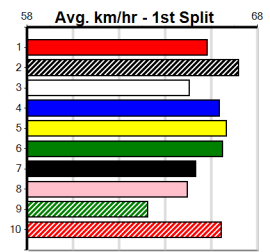

GRV VICBRED SERIES FINAL (1-4 WINS)

Distance: 450m, Race Type: Restricted Win Final, Total Prizemoney: $11,025
1st: $7,500, 2nd: $2,300, 3rd: $1,150, 4th: $75

ZADIE (7) is ideally drawn out wide and she should be at peak fitness after four runs since a spell.
DEADLY AVENGER (8) is two of two from this draw and he will keep the pressure on throughout.
PLAY THE MUSIC (1) shows promise.

Watchdog Tips: 7 8 1 5 **Bet:** Box Quinella 1,5,7,8 ($10 for 166.67%)

1

PLAY THE MUSIC [5] **$4.80**

Drawn to be on the pace throughout, threat

BK Dog Jul-22 Sire: FERNANDO BALE Dam: SILKEN

Owner(s): THE WILLY STROLLERS (SYN), J Sharp, M Alexander

Trainer: Jeffrey Britton (Anakie)

Winning Distances: < 300m (0) 300 - 399m (0) 400 - 499m (3) 500 - 599m (0) 600 - 699m (0) > 700m (0)

Winning Weights: 28.9(1) 29.2(1) 29.4(1)

Run	Pos	Dist	Track	Date	Time	BON	Margin	1st/2nd (Time)	PIR	Checked	Comment	WR	Split 1	S/P	Grade
4th (3)	28.7	525	MEP	R2	15-May-24	30.81	30.12	6.50L PAW YASMIN (30.36)	M/2222	.	.	.	5.25	$9.40 M	
2nd (8)	29.2	460	GEL	R9	25-May-24	25.96	25.62	4.75L HOLDEN BALE (25.64)	M/222	.	.	.	6.63	$15.80 M	
1st (1)	29.4	450	SHP	R1	30-May-24	25.59	25.51	2.00L RUXTON GIRL (25.72)	Q/111	.	SW	.	6.67	$1.50 M	
7th (2)	29.0	525	MEA	R1	08-Jun-24	30.99	29.80	13.00 FLY ALI (30.10)	M/3136	.	.	.	5.18	$6.40 X67	
2nd (3)	29.0	460	GEL	R9	14-Jun-24	26.07	25.53	2.00L ZIPPING CARDI (25.94)	M/111	.	.	.	6.61	$9.20 X67	
1st (6)	29.2	450	WBL	R4	20-Jun-24	25.52	25.18	7.50L FALLON BALE (26.02)	Q/111	.	.	.	6.57	$3.20 RW	
1st (5)	28.9	460	GEL	R5	28-Jun-24	25.73	25.58	4.75L PARWAN'S STAR (26.05)	Q/111	.	.	.	6.55	$2.70 X67	
2nd (4)	28.9	450	WBL	R4	11-Jul-24	25.78	25.45	0.50L SICK AND TIRED (25.75)	M/222	.	.	.	6.68	$5.20 RWH	

Last 3 wins NOT included above

Box History

Bx	1st	2nd	3rd	4th	5th	6th	7th	8th
1	1	1	1	1				
2							1	
3		1		1				
4		1						
5	1						1	
6	1					1		
7				1				
8		1						

Prize Best $7180.00
Starts 25.52(6)-20(6)/24
Trk/Dts 13-3-4-0
APM 2-1-1-0
6532

2

SUDOKU CARMELO [4] **$6.50**

Continues to impress but this is harder, place

RF Dog Jul-22 Sire: FERNANDO BALE Dam: STALENBERG

Owner(s): K Anderson

Trainer: Anthony Azzopardi (Rowsley)

Winning Distances: < 300m (0) 300 - 399m (2) 400 - 499m (3) 500 - 599m (0) 600 - 699m (0) > 700m (0)

Winning Weights: 30.9(1) 31.0(1) 31.1(1) 31.2(2)

Run	Pos	Dist	Track	Date	Time	BON	Margin	1st/2nd (Time)	PIR	Checked	Comment	WR	Split 1	S/P	Grade
2nd (8)	30.9	390	BAL	R1	10-Apr-24	22.38	21.89	3.75L TALCOTT BALE (22.13)	M/32	.	.	.	8.57	$1.50 M	
1st (8)	31.0	400	GEL	R2	16-Apr-24	22.69	22.64	5.50L BLACKPOOL VIPER (23.07)	Q/11	.	.	.	8.35	$1.40 M	
F (5)	30.8	390	SHP	R2	22-Apr-24	0.00	21.96	. RAGING STORM (22.34)	M/1	.	VO	.	8.52	$1.50 7	
1st (4)	31.1	400	GEL	R3	14-Jun-24	22.62	22.54	7.00L ZAPPER BALE (23.09)	Q/11	.	SW W	.	8.32	$2.30 X67H	
6th (1)	30.9	400	GEL	R4	21-Jun-24	23.47	22.41	9.50L WERRIS BALE (22.83)	Q/26	.	W	.	8.56	$2.10 X67F	
1st (3)	30.9	390	WBL	R3	27-Jun-24	22.06	22.05	5.00L BIG SOLOMONA (22.41)	Q/11	.	.	.	8.62	$2.80 X67H	
1st (7)	31.2	390	WBL	R3	04-Jul-24	22.10	22.08	4.50L DRAGONELLE (22.40)	Q/11	.	SW	.	8.50	$3.70 X67F	
1st (1)	31.2	450	WBL	R3	11-Jul-24	25.46	25.45	0.50L ZADIE (25.49)	Q/111	.	.	.	6.61	$2.60 RWH	

Last 3 wins NOT included above

Box History

Bx	1st	2nd	3rd	4th	5th	6th	7th	8th
1	1	1					1	
2								
3	1							
4	1	1						
5								
6								
7	1						1	
8		1						

Prize Best $11140.00
Starts 25.46(1)-11(7)/24
Trk/Dts 10-5-2-0
APM 1-1-0-0
8934