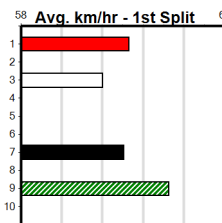

THE BECKLEY CENTRE GEELONG

Distance: 400m, Race Type: Maiden, Total Prizemoney: $2,535

1st: $1,680, 2nd: $520, 3rd: $260, 4th: $75

1
7:01PM
(VIC time)

STEEPLE (7) was far from disgraced when placed here last week and he can go one better this time around. ETERNAL WINTER (1) has the good draw and she will be better for her debut run. PAW PENELOPE (8) is a well bred type.

Watchdog Tips: **7** **1** **8** **5** **Bet:** **Box Quinella 1,7,8 ($10 for 333.33%)**