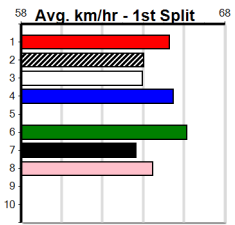

SPORTSBET GREEN TICKS (2-3 WINS)

Distance: 400m, Race Type: Restricted Win, Total Prizemoney: \$2,925
1st: \$1,950, 2nd: \$600, 3rd: \$300, 4th: \$75

9

9:48PM

(VIC time)

NATALIE BALE (6) has a good record here and she is armed with a dynamic turn of foot. GLORIA'S ENTITY (4) is two of two here and she will be in the firing line from the outset. LUKA MAGIC (7) is showing some promise.