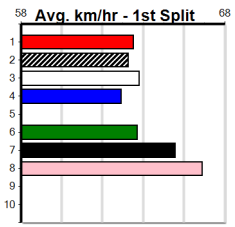

SPORTSBET SAME RACE MULTI

Distance: 400m, Race Type: Mixed 6/7, Total Prizemoney: $2,925
1st: $1,950, 2nd: $600, 3rd: $300, 4th: $75

4

8:04PM

(VIC time)

ALL TALKER (8) was a dominant debut winner at Warrnambool and he will prove hard to reel in again. LIONESS EYES (3) showed improvement to score last time and she will be in the firing line throughout. ZIPPING DRAKE (4) has claims

Watchdog Tips:

8

3

4

6

Bet:

Win 8