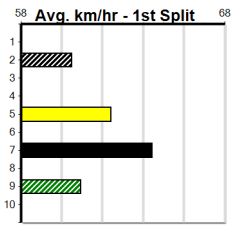

MILLERS MUZZLES

Distance: 460m, Race Type: Maiden, Total Prizemoney: $2,535
1st: $1,680, 2nd: $520, 3rd: $260, 4th: $75

3
7:43PM
(VIC time)

ROTHWELL PAUL (1) is a well bred type and he would have been educated around this circuit. ART CADEAUX (5) was impressive when placed on debut and she can work into the mix mid race. PAW ALEXIS (7) has shown some talent to date.

Watchdog Tips: **1** **5** **7** **3** **Bet:** **Win 1**