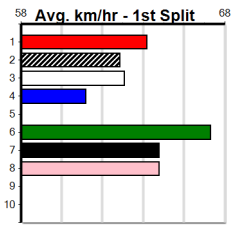

Geelong

MELBOURNE CONTAINER PARK

Distance: 460m, Race Type: Mixed 6/7, Total Prizemoney: \$2,925
1st: \$1,950, 2nd: \$600, 3rd: \$300, 4th: \$75

5

8:25PM

(VIC time)

CANYA EXPLODE (8) showed her true talent with a smart 24.50 Sale win and she will prove hard to reel in again. MERL'S LAD (3) was placed in quick time here last week and he should run a big race again. NO GOOD (6) was never headed on debut.