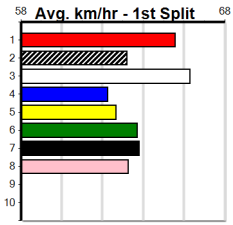

Geelong

12

10:48PM

(VIC time)

DOWNLOAD THE WATCHDOG APP

Distance: 400m, Race Type: Grade 5, Total Prizemoney: \$2,925
1st: \$1,950, 2nd: \$600, 3rd: \$300, 4th: \$75

Watchdog Tips: 1 3 5 8 Bet: Win 1

Table containing 10 race entries with details on form, weight, distance, track, date, time, BONA, Margin, 1st/2nd times, PIR, Checked, Comment, W/R, Split 1, S/P, Grade, Winning Boxes, and Trainer/Owner information.