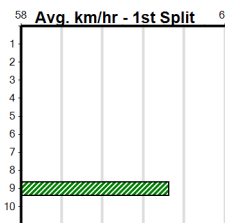

Geelong

2

7:22PM

(VIC time)

MERV JENNINGS SIGNS

Distance: 400m, Race Type: Maiden, Total Prizemoney: \$2,535

1st: \$1,680, 2nd: \$520, 3rd: \$260, 4th: \$75

MYSTIC FIREFLY (7) is a member of a strong local kennel and she would have been educated around this circuit. ZIPPING BOGART (8) is a well bred type and he hails from a very strong dam line. PAW KATTIA (1) is bred for early speed.