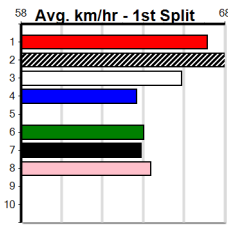

TOPCAT VIDEO PRODUCTIONS

Distance: 400m, Race Type: Mixed 4/5, Total Prizemoney: $3,360
1st: $2,250, 2nd: $690, 3rd: $345, 4th: $75

10

10:10PM
(VIC time)

MR. GLEASON (6) is three of three here and he should light them up soon after box rise. CASINO DON (7) is a powerful type and he is expected to sprint well fresh. BLUE BLOOD (8) is better than his past two and he can make amends this time around

Watchdog Tips: **6** **7** **8** **1** **Bet:** Trifecta 6,7/6,7,8/1,6,7,8 ($10 - 125%)