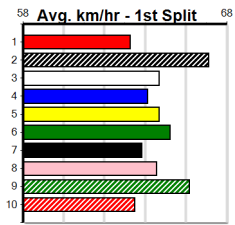

PARKER PUMPS DAMSELS DASH

Distance: 460m, Race Type: Grade 5, Total Prizemoney: $2,925
1st: $1,950, 2nd: $600, 3rd: $300, 4th: $75

7

9:07PM
(VIC time)

BLACK DREAM (2) blew away her rivals at Bendigo last time and she looks very well graded again.
NIKITA BALE (5) was simply brilliant here over 400m last time and she just needs room early on.
CAN YA LIBBY (4) continues to improve.

Watchdog Tips:

2

5

4

8

Bet:

Win 2