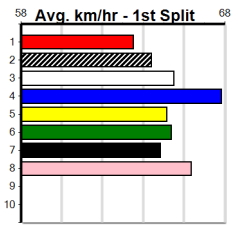

NP ELECTRICAL

Distance: 460m, Race Type: Mixed 4/5, Total Prizemoney: $3,360
1st: $2,250, 2nd: $690, 3rd: $345, 4th: $75

PASS THE BUCK (4) is a gifted chaser when on song and he should be primed to fire fresh. CANYA NITRATE (5) is a star prospect and he has been brilliant in his past two at Sale. ASTON KENNEDY (6) should get a nice cart across early on.

Watchdog Tips: **4** **5** **6** **7** **Bet:** **Win 4**