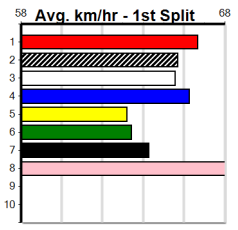

GEELONG PRINTING

Distance: 460m, Race Type: Grade 5, Total Prizemoney: $2,925
1st: $1,950, 2nd: $600, 3rd: $300, 4th: $75

6
8:46PM
(VIC time)

Watchdog Tips: **8** **1** **6** **3** **Bet:** **Box Quinella 1,6,8 ($10 for 333.33%)**

SERIAL STICKER (8) has been stunning in his three 400m wins to date and he will appreciate the slight rise in distance. BORACAY SUMMER (1) showed promise in her first prep and she should be primed to fire fresh. LEON'S ENTITY (6) has pace to burn