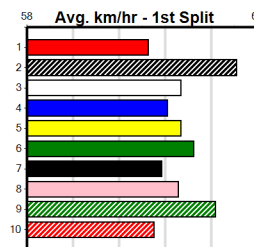

PARKER PUMPS DAMSELS DASH

Distance: 460m, Race Type: Grade 5, Total Prizemoney: $2,925
1st: $1,950, 2nd: $600, 3rd: $300, 4th: $75

BLACK DREAM (2) blew away her rivals at Bendigo last time and she looks very well graded again.
NIKITA BALE (5) was simply brilliant here over 400m last time and she just needs room early on.
CANYA LIBBY (4) continues to improve.

Watchdog Tips: 2 5 4 8 **Bet:** Win 2

1

QILIN BALE [5] **$9.00**
F Bitch **Jul-22** **Placed in two of four here, place hope again**
Owner(s): B Wheeler **Sire: FERAL FRANKY** **Dam: QUAIL BALE** **Trainer: Correy Grenfell (Anakie)**
Winning Distances: < 300m (0) 300 - 399m (1) 400 - 499m (1) 500 - 599m (1) 600 - 699m (0) > 700m (0)
Winning Weights: 30.0(1) 30.1(1) 30.2(1)

Rank	Age	Sex	Dist	Track	Date	Time	BOB	Margin	1st/2nd (Time)	PIR	Checked	Comment	WR	Split 1	S/P	Grade
4th (2)	29.5	515	SAN	R2	24-May-24	30.10	29.17	3.25L	LOVELY LAINEY (29.89)	M/3333	.	.	.	5.17	$2.30	X67F
2nd (6)	29.7	515	SAN	R2	30-May-24	30.03	29.95	0.50L	FLYING DINAR (30.01)	M/3111	.	.	.	5.18	$16.50	6G
1st (5)	30.0	390	BAL	R4	06-Jun-24	22.19	21.80	1.5L	ART THE CLOWN (22.29)	M/31	.	SW	R	8.49	$6.20	SH
6th (5)	29.9	390	SHP	R4	15-Jun-24	22.34	21.85	6.50L	UNLEASH IN MIAMI (21.88)	M/86	.	.	.	9.03	$92.60	GL
4th (8)	29.6	410	HOR	R12	18-Jun-24	24.24	23.08	8.50L	ASTON PING (23.66)	M/66	.	.	.	11.14	$4.30	5H
7th (6)	29.6	410	HOR	R12	25-Jun-24	23.74	23.07	3.25L	ASTON OPHELIA (23.51)	S/67	.	.	.	10.76	$5.70	5
5th (6)	29.6	460	GEL	R6	28-Jun-24	26.40	25.58	5.00L	RESPECT ADVOCACY	M/664	.	SW	.	6.79	$3.70	5
3rd (3)	29.6	515	SAP	R9	15-Jul-24	30.34	29.45	8.00L	SIT AND STEER (29.78)	M/5333	.	.	.	5.29	$5.70	5H

Last 3 wins NOT included above

1st (4)	30.2	450	BAL	R2	29-Apr-24	25.74	25.50	5.50L	OAKLYN BALE (26.11)	S/311	.	.	.	6.88	$3.50	T3-M
1st (2)	30.1	515	SAP	R10	13-May-24	30.02	29.81	6.00L	FROG MARCH (30.42)	M/3221	.	.	.	5.16	$3.70	X67H

Box History

Bx	1st	2nd	3rd	4th	5th	6th	7th	8th
1								
2	1	1						
3				1	1			
4	1							
5	1	2				1	1	
6		1			1			1
7			1					
8				1				

Prize Best Starts Trk/Dts APM: $10925.00 NBT 16-3-4-2 4-0-2-0 6967