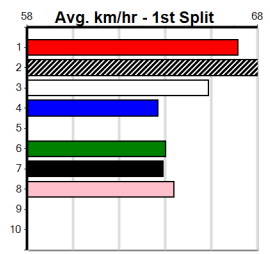

TOPCAT VIDEO PRODUCTIONS

Distance: 400m, Race Type: Mixed 4/5, Total Prizemoney: $3,360
1st: $2,250, 2nd: $690, 3rd: $345, 4th: $75

MR. GLEASON (6) is three of three here and he should light them up soon after box rise. CASINO DON (7) is a powerful type and he is expected to sprint well fresh. BLUE BLOOD (8) is better than his past two and he can make amends this time around

Watchdog Tips: **6** **7** **8** **1** **Bet:** **Trifecta 6,7/6,7,8/1,6,7,8 ($10 - 125%)**

Form Box Wgt Dist Track Date Time BON Margin 1st/2nd (Time) PIR Checked Comment W/R Split 1 S/P Grade

LISSY FERNANDO [4] Can make mistakes but has the talent, respect $8.00
BKW Bitch Mar-21 Sire: FERNANDO BALE Dam: LOCHINVAR DASH Trainer: Julie-anne Hopper (Werribee)

Owner(s): J Hopper
Winning Distances: < 300m (0) 300 - 399m (0) 400 - 499m (6) 500 - 599m (0) 600 - 699m (0) > 700m (0)
Winning Weights: 26.9(2) 27.3(1) 28.1(1) 28.2(1) 28.3(1)

2nd (5)	28.0	390	WBL	R9	28-Mar-24	22.16	22.03	0.25L CANYA SUPERSONIC (22.15)	M/22	.	.	.	8.54	$4.70	5
2nd (6)	28.1	390	WBL	R10	04-Apr-24	22.09	21.99	1.00L MORAINÉ ARNIE (22.02)	Q/22	.	.	.	8.60	$1.80	X45
5th (6)	28.1	390	SHP	R11	08-Apr-24	22.54	21.71	7.50L MISS HAZEL (22.03)	M/87	.	.	.	8.73	$9.90	5
4th (2)	27.7	500	BEN	R8	12-Apr-24	28.56	27.92	9.50L FERNANDO DUKE (27.92)	M/334	.	.	.	6.61	$15.20	5
7th (4)	27.9	300	HVL	R6	16-Jun-24	17.14	16.69	6.50L TOUCH OF CLOVER (16.69)	M/4	.	.	.	3.98	$16.20	X45
6th (3)	27.9	300	HVL	R11	23-Jun-24	17.19	16.69	2.50L DO THAT EASY (17.02)	M/2	.	.	.	3.97	$5.40	5
4= (2)	27.8	350	TRA	R11	12-Jul-24	20.05	19.61	6.50L COLLINDA RISE (19.61)	M/65	.	.	.	6.70	$10.30	X45
4th (5)	28.6	400	GEL	R11	16-Jul-24	23.12	22.53	7.50L BANDIT BULLET (22.62)	M/55	.	.	.	8.76	$4.80	X45

Last 3 wins NOT included above

1st (8)	28.2	460	GEL	R5	01-Dec-23	26.23	25.74	1.5L SEAGULL ROCK (26.33)	M/11	.	SW	.	6.59	$3.50	RWH
1st (7)	28.3	400	GEL	R12	05-Dec-23	22.31	22.31	9.50L HAIL ZEUS (22.96)	M/11	.	.	.	8.26	$1.90	5
1st (2)	28.1	425	BEN	R10	23-Feb-24	23.94	23.77	2.00L SHANLYN SCOUT (24.07)	M/121	.	.	.	6.56	$3.90	5

Box History

Bx	1st	2nd	3rd	4th	5th	6th	7th	8th
1								
2	1	1		2				1
3	1	1	2		1	2		
4		2	2				2	
5		1	1	1	1			
6		1	3		2			
7	2	2	1	1				1
8	2		1			2		

Prize Best Starts	$20337.50
Trk/Dts APM	22.31(7)-5/12/23 43-6-11-10 10-4-2-2 4262