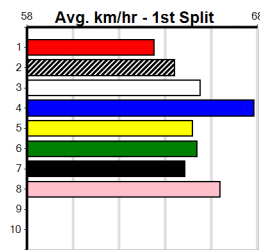

NP ELECTRICAL

Distance: 460m, Race Type: Mixed 4/5, Total Prizemoney: $3,360
1st: $2,250, 2nd: $690, 3rd: $345, 4th: $75

PASS THE BUCK (4) is a gifted chaser when on song and he should be primed to fire fresh. CANYA NITRATE (5) is a star prospect and he has been brilliant in his past two at Sale. ASTON KENNEDY (6) should get a nice cart across early on.

Watchdog Tips: 4 5 6 7 **Bet:** Win 4

1

BELLA LA VITA [4] **$21.00**
BD Bitch **May-21** **Rises in class, can push wide, next time** **Trainer: Troy Deglaitis (Moolap)**
Owner(s): T Deglaitis **Sire: HARD STYLE RICO** **Dam: SACHI**
Winning Distances: < 300m (0) 300 - 399m (0) 400 - 499m (8) 500 - 599m (1) 600 - 699m (0) > 700m (0)
Winning Weights: 30.8(1) 31.1(2) 31.2(3) 31.3(1) 31.4(2)

Box	1st	2nd	3rd	4th	5th	6th	7th	8th
1					1	1	1	
2					1		2	1
3	1	1			1	1		
4	2	2			2	4	1	2
5		2	2					
6	3	1				1		
7	1	1				2		
8	2	1	1	1			1	1

Last 3 wins NOT included above

Box	1st	2nd	3rd	4th	5th	6th	7th	8th
1								
2								
3								
4								
5								
6								
7								
8								

Prize Best Starts Trk/Dts APM $23655.00
25.82(7)-12/2/24
45-9-8-3
21-5-4-1
6866

2

CAMP FIRE [5] **$16.00**
WBD Dog **Dec-21** **Wide runner inside is a worry, prefer others** **Trainer: John Barbara (Exford)**
Owner(s): M Carter **Sire: MY REDEEMER** **Dam: BOQUILLA**
Winning Distances: < 300m (0) 300 - 399m (0) 400 - 499m (2) 500 - 599m (6) 600 - 699m (0) > 700m (0)
Winning Weights: 32.3(2) 32.6(1) 32.7(1) 32.8(2) 33.4(2)

Box	1st	2nd	3rd	4th	5th	6th	7th	8th
1					1	1	1	1
2	1				2	2		
3	1				1			
4	1	2	2					
5	3	1			1			
6			1					
7	2					1		
8		1	3					

Last 3 wins NOT included above

Box	1st	2nd	3rd	4th	5th	6th	7th	8th
1								
2								
3								
4								
5								
6								
7								
8								

Prize Best Starts Trk/Dts APM $47845.00
26.00(2)-25/8/23
31-8-3-9
4-1-0-1
13547

3

JETSTREAM ICON [5] **$12.00**
BD Dog **Feb-22** **Talented but runs into a couple of rockets** **Trainer: Ian Garland (Longlea)**
Owner(s): M Sullivan **Sire: FERNANDO BALE** **Dam: WEEONA DOTTY**
Winning Distances: < 300m (0) 300 - 399m (0) 400 - 499m (4) 500 - 599m (3) 600 - 699m (0) > 700m (0)
Winning Weights: 31.9(1) 32.2(1) 32.4(2) 32.5(1) 32.6(1) 32.7(1)

Box	1st	2nd	3rd	4th	5th	6th	7th	8th
1		1	1	1				
2	2		3			1		1
3	1	1						
4	1					1		
5	1	1		1				
6	1				1			1
7	1	2						
8		1	1					

Last 3 wins NOT included above

Box	1st	2nd	3rd	4th	5th	6th	7th	8th
1								
2								
3								
4								
5								
6								
7								
8								

Prize Best Starts Trk/Dts APM $35100.00
FSH
25-7-7-5
0-0-0-0
16461

4

PASS THE BUCK [5] **$2.20**
BK Dog **Dec-21** **Resuming, star chaser when fit, should fire** **Trainer: Anthony Azzopardi (Rowsley)**
Owner(s): DARREN AND MICHAEL PULEIO (SYN), D Puleio, M Puleio **Sire: BERNARDO** **Dam: ON THE RUNWAY**
Winning Distances: < 300m (0) 300 - 399m (1) 400 - 499m (7) 500 - 599m (3) 600 - 699m (0) > 700m (0)
Winning Weights: 29.2(2) 29.4(1) 29.8(2) 30.0(1) 30.3(3) 30.4(2)

Box	1st	2nd	3rd	4th	5th	6th	7th	8th
1								
2								
3								
4								
5								
6								
7								
8								

Last 3 wins NOT included above

Box	1st	2nd	3rd	4th	5th	6th	7th	8th
1								
2								
3								
4								
5								
6								
7								
8								

Prize Best Starts Trk/Dts APM $103060.00
FSH
17-11-1-0
0-0-0-0
23572

5

CANYA NITRATE (NSW)[5] **$3.40**
FBD Dog **Mar-22** **Back to his brilliant best, danger if steps evenly** **Trainer: Jessica Hopkins (Junction Village)**
Owner(s): Lalli Cremona (SYN), F Cremona, N Lalli **Sire: GOOD ODDS HARADA** **Dam: OPTICAL**
Winning Distances: < 300m (0) 300 - 399m (0) 400 - 499m (6) 500 - 599m (0) 600 - 699m (0) > 700m (0)
Winning Weights: 31.2(1) 31.3(1) 31.7(1) 31.8(1) 31.9(2)

Box	1st	2nd	3rd	4th	5th	6th	7th	8th
1	1							
2								
3								
4								
5								
6								
7	3							
8	2		1	1				

Last 3 wins NOT included above

Box	1st	2nd	3rd	4th	5th	6th	7th	8th
1								
2								
3								
4								
5								
6								
7								
8								

Prize Best Starts Trk/Dts APM $16595.00
FSH
10-6-1-1
0-0-0-0
6694