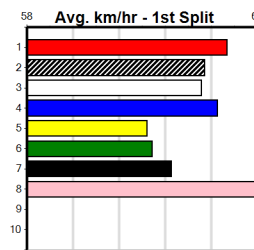

GEELONG PRINTING

Distance: 460m, Race Type: Grade 5, Total Prizemoney: $2,925
1st: $1,950, 2nd: $600, 3rd: $300, 4th: $75

SERIAL STICKER (8) has been stunning in his three 400m wins to date and he will appreciate the slight rise in distance. BORACAY SUMMER (1) showed promise in her first prep and she should be primed to fire fresh. LEON'S ENTITY (6) has pace to burn

Watchdog Tips: **8** **1** **6** **3** **Bet:** Box Quinella 1,6,8 ($10 for 333.33%)

1

BORACAY SUMMER [5] Resuming, showed promise last prep, danger **$3.40**
DKBD Bitch **May-22** Sire: FERAL FRANKY Dam: MIAMI FERNANDO
Owner(s): William & Judd (SYN), J Ahern, J Ahern
Winning Distances: < 300m (0) 300 - 399m (0) 400 - 499m (0) 500 - 599m (3) 600 - 699m (0) > 700m (0)
Winning Weights: 25.6(1) 26.0(1) 26.1(1)
1st (5) 25.6 525 MEP R2 06-Mar-24 30.24 29.98 8.50L HORATIO BALE (30.82) Q/1111 . . SW . . 5.08 $2.60 M
1st (7) 26.0 525 MEA R2 16-Mar-24 30.12 29.65 0.25L IRISH LUCY (30.13) Q/1111 . . . . 5.10 $4.70 X67
3rd (4) 26.0 525 MEA R9 23-Mar-24 30.39 29.64 6.00L IRISH LUCY (30.00) M/2233 . . . . 5.12 $5.10 6G
8th (5) 26.0 525 MEA R10 30-Mar-24 30.71 29.50 11.00 KINGSLEY BALE (29.96) M/7888 . . . . 5.25 $4.70 6G
2nd (1) 26.0 525 MEP R3 03-Apr-24 30.13 29.91 0.75L ZIPPING MOFFAT (30.08) Q/2222 . . . . 5.11 $1.60 X67H
1st (1) 26.1 525 MEA R2 13-Apr-24 30.13 29.78 1.75L WREN BALE (30.24) Q/1111 . . SW . . 5.13 $3.80 X67F
F (6) 26.2 460 WGL R3 23-Apr-24 0.00 25.67 . . JAYVILLE MOLLY (26.01) M/4 . . V3 . . 6.59 $2.90 RWH

Box History

Bx	1st	2nd	3rd	4th	5th	6th	7th	8th
1	1	1						
2								
3								
4								
5	1							1
6								
7	1							
8								

Prize Best $16505.00 FSH
Starts 7-3-1-1 0-0-0-0
Trk/Dts 7743 APM

2

URANA ZOOM [5] Talented but can be hit or miss early, risky **$10.00**
WBK Bitch **Sep-21** Sire: SUPERIOR PRODUCT Dam: MA'S PLUM JAM
Owner(s): R Marriner
Winning Distances: < 300m (0) 300 - 399m (2) 400 - 499m (1) 500 - 599m (5) 600 - 699m (0) > 700m (0)
Winning Weights: 25.2(2) 25.5(1) 25.6(3) 25.8(1) 25.9(1)
4th (7) 26.0 545 BAL R2 27-Mar-24 31.41 30.99 6.00L MINISTER MENTOR (30.99) M/4664 . . . . 6.80 $16.10 5
4th (4) 26.2 515 SAN R11 04-Apr-24 30.32 29.15 9.50L FAST HEADACHE (29.69) M/3244 . . . . 5.20 $6.00 5
6th (4) 26.3 515 SAP R8 07-Apr-24 30.64 29.34 12.00 DOMINATE (29.86) M/2366 . . . . 5.19 $6.50 X45
7th (7) 25.7 515 SAP R7 21-Apr-24 30.46 29.30 9.50L ROCKIN' RHINO (29.81) M/3677 . . . . 5.16 $22.20 5
2nd (2) 25.6 425 BEN R11 21-Jun-24 24.34 23.62 1.5L SWEET CAVIAR (24.25) Q/322 . . . . 6.69 $8.60 5
1st (8) 25.2 500 BEN R6 28-Jun-24 28.25 27.83 2.00L OX THE MAN (28.37) Q/111 . . SW . . 6.53 $18.80 X45
6th (7) 25.5 515 SAN R3 04-Jul-24 30.27 29.18 6.50L JAYA BALE (29.81) Q/1223 . . . . 5.14 $21.70 5
4th (2) 25.4 425 BEN R11 12-Jul-24 24.55 23.86 5.00L CIRCLE THE MOON (24.21) M/777 . . . . 6.75 $5.30 5

Box History

Bx	1st	2nd	3rd	4th	5th	6th	7th	8th
1	1							
2		1	1	1	1			
3	2		1		1			
4	3			2		1		
5		1		2		1		
6						2		
7	1			1	1	4	3	
8	1				1	1	0	1

Prize Best $21080.00
Starts 26.20(1)-13/10/23 35-8-2-2
Trk/Dts 3-1-0-0 7592 APM