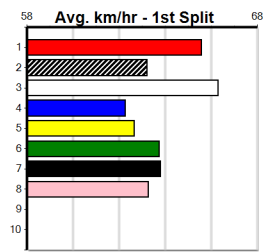

DOWNLOAD THE WATCHDOG APP

Distance: 400m, Race Type: Grade 5, Total Prizemoney: $2,925
1st: $1,950, 2nd: $600, 3rd: $300, 4th: $75

MR. BLUE (1) was a cracking 22.63 winner here two runs back and he will exit the same draw tonight. LET'S WIN OLLIE (3) is showing promise and he will be in the firing line throughout. TINKER PAT (5) has a good record here and may be value.

Watchdog Tips: **1** **3** **5** **8** **Bet:**

Form Box	Wgt	Dist	Track	Date	Time	BON	Margin	1st/2nd (Time)	PIR	Checked	Comment	WR	Split 1	S/P	Grade
1															
MR. BLUE (NSW)[5] Slick 22.63 winner here recently, same draw, yes $2.80															
BEED Dog Dec-19 Sire: FERNANDO BALE Dam: AISLE TIFI Trainer: Marcus Lloyd (Anakie)															
Owner(s): V Lungu															
Winning Distances: < 300m (0) 300 - 399m (8) 400 - 499m (9) 500 - 599m (0) 600 - 699m (0) > 700m (0)															
Winning Weights: 27.4(1) 27.5(1) 27.8(1) 28.0(1) 28.1(2) 28.2(1) 28.3(3) 28.4(1) 28.6(1) 28.7(1) 28.8(1) 29.0(2) 29.1(1)															
7th	(5)	28.2	390	WBL	R5	07-Feb-24	22.89	21.78	11.00	JUDY'S REDEEMER (22.14)	M/58	.	SW	8.79	$17.60 X45
8th	(5)	28.4	390	BAL	R3	27-Feb-24	22.55	21.65	13.00	SILVER BRUTE (21.65)	M/68	.	.	8.61	$77.80 VET
5th	(3)	28.0	400	GEL	R8	07-May-24	23.23	22.58	7.50L	TINKER PAT (22.73)	Q/35	.	.	8.44	$19.40 X45
1st	(5)	28.3	390	BAL	R12	19-May-24	22.47	22.47	3.75L	CHERRY RED (22.73)	Q/11	.	.	8.39	$2.80 T3-5
1st	(4)	28.3	390	WBL	R4	30-May-24	22.21	21.92	5.50L	SUTTON'S SKY (22.57)	Q/11	.	.	8.66	$2.80 5
6th	(1)	27.9	390	WBL	R10	05-Jun-24	22.65	21.96	4.75L	BLUE BLOOD (22.33)	Q/66	.	.	9.01	$20.60 X45
1st	(1)	28.1	400	GEL	R6	18-Jun-24	22.63	22.63	1.25L	GLORIOUS GLORY (22.71)	Q/11	.	SW	8.38	$2.50 X45
F	(6)	27.8	400	GEL	R12	28-Jun-24	0.00	22.38	.	BLACK BOW (22.81)	S/88	.	V7	10.69	$5.00 5
Last 3 wins NOT included above															
1st	(7)	29.1	400	GEL	R12	15-Sep-23	22.65	22.27	3.5L	TINKER CHARLES (22.89)	Q/11	.	.	8.35	$4.60 5
1st	(7)	28.8	400	GEL	R10	19-Sep-23	22.45	22.43	2.50L	RIVERDALE SOCKS (22.61)	M/11	.	SW	8.41	$2.10 5
1st	(4)	29.0	390	WBL	R11	29-Nov-23	22.32	21.96	1.00L	RUBY'S DESIRE (22.38)	M/12	.	SW	8.47	$38.60 5

Box History								
Bx	1st	2nd	3rd	4th	5th	6th	7th	8th
1	3	2	3	2	1	4	1	1
2	2	1						
3			1			2	4	
4	3	1		2				2
5	3	3			1	3	2	2
6	4	1				1	2	1
7	2	3	2	3				1
8		3	4	1	3	2	2	

Prize Best Starts	$3927.50
Trk/Dts APM	22.45(7)-19/9/23
	95-17-14-10
	32-8-3-5
	5344