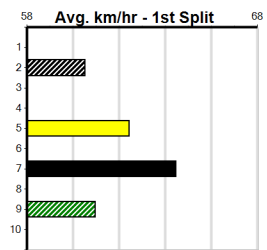

MILLERS MUZZLES

Distance: 460m, Race Type: Maiden, Total Prizemoney: $2,535
1st: $1,680, 2nd: $520, 3rd: $260, 4th: $75

ROTHWELL PAUL (1) is a well bred type and he would have been educated around this circuit. ART CADEAUX (5) was impressive when placed on debut and she can work into the mix mid race. PAW ALEXIS (7) has shown some talent to date.

Watchdog Tips: **1** **5** **7** **3** **Bet:** **Win 1**

Form Box	Wgt	Dist	Track	Date	Time	BON	Margin	1st/2nd (Time)	PIR	Checked	Comment	W/R	Split 1	S/P	Grade	
1	ROTHWELL PAUL [M] Well bred, would have trialed here, should fire $6.00															
	BD	Dog	Jan-23		Sire: ASTON RUPEE		Dam: ROTHWELL GAL		Trainer: Matthew Nash (Little River)							
	Owner(s): M Nash															
	Winning Distances: < 300m (0) 300 - 399m (0) 400 - 499m (0) 500 - 599m (0) 600 - 699m (0) > 700m (0)															
	Winning Weights:															
	Box History															
	Last 3 wins NOT included above															
	Prize Best Starts Trk/Dts APM															
	Box History															
	Prize Best Starts Trk/Dts APM															
2	FARSIGHT [M] Steadily placed last time, place best again $7.50															
	BK	Bitch	Mar-22		Sire: BERNARDO		Dam: SEGOVIA'S DREAM		Trainer: Bryan Sykes (Upper Beaconsfield)							
	Owner(s): B Sykes															
	Winning Distances: < 300m (0) 300 - 399m (0) 400 - 499m (0) 500 - 599m (0) 600 - 699m (0) > 700m (0)															
	Winning Weights:															
	Box History															
	Last 3 wins NOT included above															
	Prize Best Starts Trk/Dts APM															
	Box History															
	Prize Best Starts Trk/Dts APM															
3	DIFFERENT HERE [M] No luck on debut, this is easier, keep safe $5.50															
	BD	Dog	Jan-23		Sire: FERAL FRANKY		Dam: PHANTOM MIME		Trainer: Angela Langton (Anakie)							
	Owner(s): Farrugia Smith (SYN), G Farrugia, S Smith															
	Winning Distances: < 300m (0) 300 - 399m (0) 400 - 499m (0) 500 - 599m (0) 600 - 699m (0) > 700m (0)															
	Winning Weights:															
	Box History															
	Last 3 wins NOT included above															
	Prize Best Starts Trk/Dts APM															
	Box History															
	Prize Best Starts Trk/Dts APM															
4	PAW HARRY (NSW)[M] Well bred, in good hands, watch betting moves $8.00															
	DKBD	Dog	Dec-22		Sire: BERNARDO		Dam: HADARAH BALE		Trainer: Mark Delbridge (Balliang)							
	Owner(s): B Wheeler															
	Winning Distances: < 300m (0) 300 - 399m (0) 400 - 499m (0) 500 - 599m (0) 600 - 699m (0) > 700m (0)															
	Winning Weights:															
	Box History															
	Last 3 wins NOT included above															
	Prize Best Starts Trk/Dts APM															
	Box History															
	Prize Best Starts Trk/Dts APM															
5	ART CADEAUX [M] Impressive effort on debut, danger if steps $3.60															
	BD	Bitch	Nov-22		Sire: FERAL FRANKY		Dam: ART NOVEAU		Trainer: Angela Langton (Anakie)							
	Owner(s): CHAMPAGNE PTN (SYN), S Smith, A Langton															
	Winning Distances: < 300m (0) 300 - 399m (0) 400 - 499m (0) 500 - 599m (0) 600 - 699m (0) > 700m (0)															
	Winning Weights:															
	Box History															
	Last 3 wins NOT included above															
	Prize Best Starts Trk/Dts APM															
	Box History															
	Prize Best Starts Trk/Dts APM