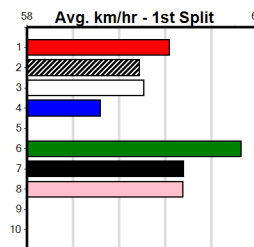

MELBOURNE CONTAINER PARK

Distance: 460m, Race Type: Mixed 6/7, Total Prizemoney: $2,925
1st: $1,950, 2nd: $600, 3rd: $300, 4th: $75

CANYA EXPLODE (8) showed her true talent with a smart 24.50 Sale win and she will prove hard to reel in again. MERL'S LAD (3) was placed in quick time here last week and he should run a big race again. NO GOOD (6) was never headed on debut.

Watchdog Tips: **8** **3** **6** **1** **Bet:** **Win 8**

Form Box	Wgt	Dist	Track	Date	Time	BON	Margin	1st/2nd (Time)	PIR	Checked	Comment	WR	Split 1	S/P	Grade	
1	SIR DODGE [7] Still learning but is showing promise, respect $6.00															
	BK Dog Apr-22 Sire: SH AVATAR Dam: SETTLED Trainer: Sheldon Hamilton (Smythes Cree)															
	Owner(s): S Hamilton															
	Winning Distances: < 300m (0) 300 - 399m (0) 400 - 499m (1) 500 - 599m (0) 600 - 699m (0) > 700m (0)															
	Winning Weights: 33.9(1)															
	1st	(8)	33.9	400	GEL	R1	21-Jun-24	22.93	22.41	1.5L	OAKOVER ROAD/ASTON	M/23	SW	8.63	$2.90	M
	2nd	(7)	33.9	525	MEP	R3	03-Jul-24	30.56	29.83	2.50L	I'M HONEY (30.40)	M/2222		5.26	$5.80	X67
	3rd	(3)	34.0	525	MEA	R3	06-Jul-24	30.68	30.06	5.00L	FLY ALI (30.34)	S/8554		5.31	$37.80	X67
	5th	(3)	33.7	485	HOR	R7	13-Jul-24	28.33	27.90	4.00L	SCOTT AQUAPHOBIA (28.07)	M/455		6.73	$3.80	7
	Last 3 wins NOT included above															
<table border="1"> <thead> <tr> <th>Bx</th> <th>1st</th> <th>2nd</th> <th>3rd</th> <th>4th</th> <th>5th</th> <th>6th</th> <th>7th</th> <th>8th</th> </tr> </thead> <tbody> <tr><td>1</td><td></td><td></td><td></td><td></td><td></td><td></td><td></td><td></td></tr> <tr><td>2</td><td></td><td></td><td></td><td></td><td></td><td></td><td></td><td></td></tr> <tr><td>3</td><td></td><td></td><td>1</td><td></td><td>1</td><td></td><td></td><td></td></tr> <tr><td>4</td><td></td><td></td><td></td><td></td><td></td><td></td><td></td><td></td></tr> <tr><td>5</td><td></td><td></td><td></td><td></td><td></td><td></td><td></td><td></td></tr> <tr><td>6</td><td></td><td></td><td></td><td></td><td></td><td></td><td></td><td></td></tr> <tr><td>7</td><td></td><td></td><td>1</td><td></td><td></td><td></td><td></td><td></td></tr> <tr><td>8</td><td>1</td><td></td><td></td><td></td><td></td><td></td><td></td><td></td></tr> <tr> <td>Prize Best</td> <td colspan="8">$3285.00</td> </tr> <tr> <td>Starts</td> <td colspan="8">FSTD</td> </tr> <tr> <td>Trk/Dts</td> <td colspan="8">4-1-1-1</td> </tr> <tr> <td>APM</td> <td colspan="8">0-0-0-0</td> </tr> <tr> <td></td> <td colspan="8">3285</td> </tr> </tbody> </table>																

2	PAW LARRY (NSW)[7] Lack of early speed is a worry, prefer to watch $16.00															
	WF Dog Aug-22 Sire: FERNANDO BALE Dam: XAMIRA BALE Trainer: Samantha Grenfell (Anakie)															
	Owner(s): B Wheeler															
	Winning Distances: < 300m (0) 300 - 399m (0) 400 - 499m (1) 500 - 599m (0) 600 - 699m (0) > 700m (0)															
	Winning Weights: 28.8(1)															
	1st	(1)	28.8	410	HOR	R1	07-May-24	23.70	23.12	1.25L	PAW MARVEL (23.78)	Q/11	SW	10.50	$5.80	M
	5th	(3)	28.8	515	SAP	R9	13-May-24	30.54	29.81	11.00	BEST OF COLOUR (29.81)	M/2343		5.18	$8.40	X67H
	8th	(4)	29.0	515	SAP	R4	20-May-24	31.00	29.40	15.00	WILD SERENA (29.95)	M/6888		5.29	$5.70	7
	6th	(7)	29.4	390	BAL	R3	12-Jun-24	22.65	22.07	5.00L	LOCHINVAR RUBY (22.31)	M/53		8.62	$11.70	X67
	5th	(5)	29.6	400	GEL	R4	18-Jun-24	23.53	22.63	13.00	INTREPID BALE (22.63)	M/65		8.89	$4.40	7
7th	(5)	29.2	460	GEL	R5	25-Jun-24	26.80	25.98	10.00	URANO BALE (26.12)	M/347		6.79	$23.50	X67	
5th	(5)	29.2	460	GEL	R9	05-Jul-24	26.36	25.54	9.50L	MAGNUM RIOT (25.71)	M/334		6.71	$20.70	7	
3rd	(6)	29.0	460	GEL	R5	12-Jul-24	26.44	25.68	11.00	VAN WYCK (25.69)	M/533		6.80	$74.90	X67	
Last 3 wins NOT included above																
<table border="1"> <thead> <tr> <th>Bx</th> <th>1st</th> <th>2nd</th> <th>3rd</th> <th>4th</th> <th>5th</th> <th>6th</th> <th>7th</th> <th>8th</th> </tr> </thead> <tbody> <tr><td>1</td><td>1</td><td></td><td></td><td></td><td></td><td></td><td></td><td></td></tr> <tr><td>2</td><td></td><td></td><td></td><td></td><td></td><td></td><td></td><td></td></tr> <tr><td>3</td><td></td><td></td><td></td><td></td><td>1</td><td></td><td></td><td></td></tr> <tr><td>4</td><td></td><td></td><td></td><td></td><td></td><td></td><td></td><td>1</td></tr> <tr><td>5</td><td></td><td></td><td></td><td></td><td>2</td><td></td><td>1</td><td>1</td></tr> <tr><td>6</td><td></td><td></td><td>1</td><td></td><td></td><td></td><td></td><td></td></tr> <tr><td>7</td><td></td><td></td><td></td><td></td><td></td><td>1</td><td></td><td></td></tr> <tr><td>8</td><td></td><td></td><td></td><td></td><td></td><td></td><td></td><td></td></tr> <tr> <td>Prize Best</td> <td colspan="8">$1980.00</td> </tr> <tr> <td>Starts</td> <td colspan="8">NBT</td> </tr> <tr> <td>Trk/Dts</td> <td colspan="8">8-1-0-1</td> </tr> <tr> <td>APM</td> <td colspan="8">3-0-0-1</td> </tr> <tr> <td></td> <td colspan="8">1308</td> </tr> </tbody> </table>