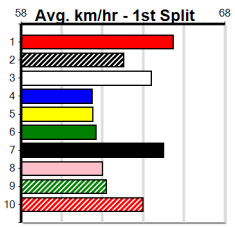

Bendigo

GRV VICBRED MAIDEN SERIES FINAL

Distance: 425m, Race Type: Maiden Final, Total Prizemoney: $14,725
1st: $10,000, 2nd: $3,100, 3rd: $1,550, 4th: $75

2

7:29PM

(VIC time)

MEPUNGA ROCKY (1) has been placed in two of three to date and he will get stronger with more racing. PEAKY AVENGER (7) showed good early burn on debut and she will be better for the run. PINK FLAMINGO (6) is improving all the time.

Watchdog Tips: **1** **7** **6** **8** **Bet:** **Box Quinella 1,6,7 ($10 for 333.33%)**