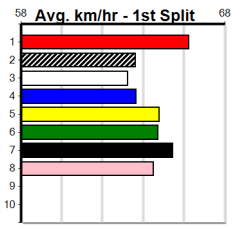

AG TYRES & WHEELS

Distance: 500m, Race Type: Grade 5, Total Prizemoney: $3,340
1st: $2,230, 2nd: $690, 3rd: $345, 4th: $75

7
9:14PM
(VIC time)

TOKYO HEIST (1) was brilliant at Geelong two runs back and he is suited by the rise in distance.
HE'S NO SLOUCH (4) returned to form at Shepparton and he will dial up the pressure mid race.
LAMIA ERNIE (5) is a consistent type

Watchdog Tips: **1** **4** **5** **7** **Bet:** **Win 1**