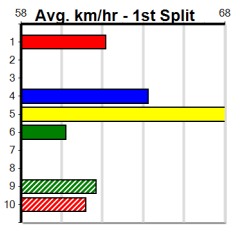

Bendigo

SPORTSBET NOBODY DOES IT EASIER

Distance: 425m, Race Type: Maiden, Total Prizemoney: $2,535
1st: $1,680, 2nd: $520, 3rd: $260, 4th: $75

1
7:08PM
(VIC time)

ALL IN OLLIE (5) was smartly placed at Healesville last time and he will continue to get better with more racing. LUNA'S GIRL (6) had little luck on debut and she will be much better for the run. LAGNICOURT (1) is drawn to get all the breaks.

Watchdog Tips: **5** **6** **2** **1** **Bet:** **Win 5**