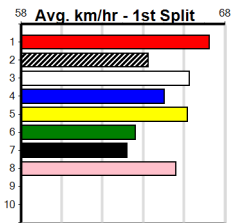

Bendigo

MANNINGS GREYHOUND COMPLEX

Distance: 425m, Race Type: Grade 5, Total Prizemoney: $2,925

1st: $1,950, 2nd: $600, 3rd: $300, 4th: $75

5

8:32PM

(VIC time)

MYRNIONG STORM (3) owns a slick 23.81 PB here and he is armed with a dazzling turn of foot.
TROPICANA (4) has a great record here and she will get a nice cart across early on. AEROPLANE
MODE (6) has a serious motor and just needs luck

Watchdog Tips: **3** **4** **6** **5** **Bet:** **Box Quinella 3,4,6 ($10 for 333.33%)**