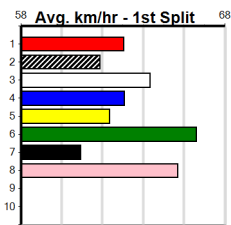

BENDIGO ADVERTISER

Distance: 425m, Race Type: Grade 7, Total Prizemoney: $2,925
1st: $1,950, 2nd: $600, 3rd: $300, 4th: $75

3
7:50PM
(VIC time)

TIMMA TURTLE TWO (2) was dominant when scoring here two runs back and he appears to be a nice type. HYPNOTIC (4) was never headed in her handy maiden winner here and she just needs to clear the three early. RIVIA AKIRA (7) can fire fresh

Watchdog Tips:

2 4 7 6

Bet:

Win 2